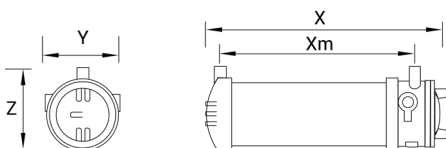

¹ In emergency versions maximum power consumption increases in 4W during battery charging, which is approximately 5% of the time that luminaire is on. The rest of the time power consumption is as indicated.

* Emergency luminaires have a special voltage and frequency range because they do not admit Vdc, therefore it is: 220-240V 50-60Hz.

* The luminaires with Casambi CS module, do not admit Vdc or 60Hz, therefore it is: 220-240V 50Hz.

Dimensions and logistics

Description	X	Xm	Y	Z					
	mm	mm	mm	mm	L x W x H mm	Pcs./ Box	Box ²	Groupage Pcs./Euro pallet	Double pallet Pcs./Euro pallet
KRATEx HE 600...	750	640	157	197	780 x 240 x 180	1	5.9	48	32 + 32
KRATEx HE 1200...	1360	1250	157	197	1390 x 240 x 180	1	11.2	24	16 + 16

² Weight in EB versions: +0.6KG and in 3x2.5 versions: +0.1KG

Please check with our Back Office to confirm logistic data

Accesories

10078101	Eye bolts, 2 units
10078102	Fixing omegas, 2 units
10078104	Brass double-sealed EX cable gland seals for armoured cable 3/4 NPT, 1 unit