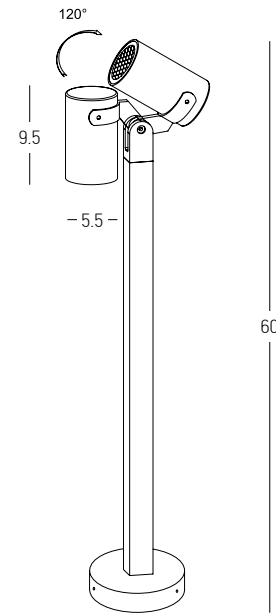

*Power sockets operate only when the light is switched on.

Power 13W
 Input 220-240V, 50/60Hz
 Color Temperature 3000K
 Lumen 1035Lm
 Cri 80
 IP 65
 Dimensions L: 19.5cm W: 14cm H: 50cm
 Beam Angle 120°
 Material Aluminium - PC Diffuser
 Color Graphite / **Code E357**

Bulb 1x GU10
 Power 15W MAX
 Input 220-240V, 50/60Hz
 IP 54
 Dimensions L: 11.5cm W: 5.5cm H: 60cm
 Base Ø: 11.5cm H: 3cm
 Spot Dimensions Ø: 5.5cm L: 9.5cm
 Material Aluminium - Tempered Glass
 Special Feature Tilt Up-Down
 Honeycomb Included
 Color Graphite / **Code E325**