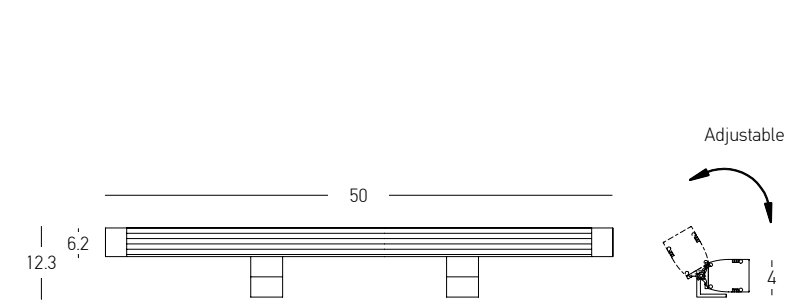

Power. Precision. Presence.
Wall washers for uniform illumination and
architectural impact.

09. WALL WASHER

Power 36W
 Input 220-240V, 50/60Hz
 Color Temperature 3000K
 Lumen 2200Lm
 Cri 80
 IP 65
 Dimensions L: 100cm W: 4cm H: 12.3cm
 Beam Angle 60° x 10°
 Material Aluminium - Glass
 Special Feature Half Circular Anti-Glare
 Driver Included
 Connect 8pcs MAX
 Color Graphite / **Code E496**