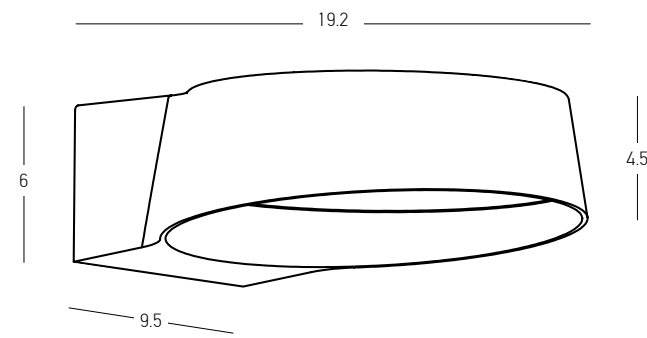

Power 12W
Input 220-240V, 50/60Hz
Color Temperature 3000K
Lumen 1100Lm
Cri 80
IP 54
Dimensions L: 19.2cm W: 16.2cm H: 6cm
Beam Angle 120°
Material Aluminium - Clear Glass
Color Graphite / **Code E464**