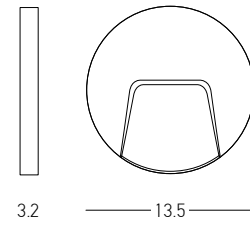

Power 3W
Input 220-240V, 50/60Hz
Color Temperature 3000K
Lumen 92Lm
Cri 80
IP 54
Dimensions Ø: 13.5cm L: 3.2cm
Material ABS
Color Graphite / **Code E183**
Color White / **Code E184**