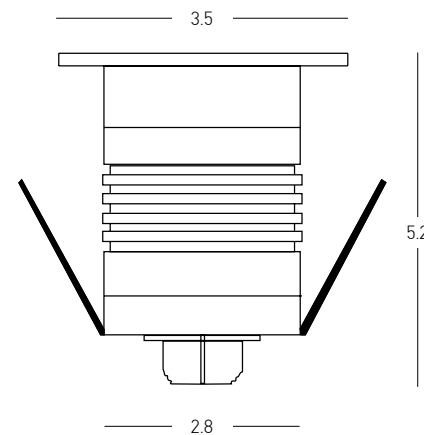

Power 1W
Input 24V
Color Temperature 3000K
Lumen 57Lm
Cri 80
IP 65
IK 08
Dimensions Ø: 3.5cm H: 5.2cm
Beam Angle 15°
Material Aluminium - Stainless Steel - Tempered Glass
Depth Required 7cm
Recessed Mounting Box Aluminium (Included)
Recommended Driver LPH-18-24 (Not Included)
In Parallel Connection 1-17 pcs
Special Feature Honeycomb Included
Color Stainless Steel / **Code E502**