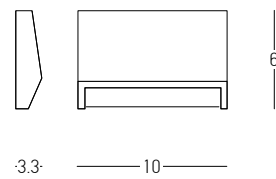

Power 3W
Input 220-240V, 50/60Hz
Color Temperature 3000K
Lumen 92Lm
Cri 80
IP 54
Dimensions Ø: 13.5cm L: 3.2cm
Material ABS
Color Graphite / **Code E183**
Color White / **Code E184**

Power 2W
Input 220-240V, 50/60Hz
Color Temperature 3000K
Lumen 88Lm
Cri 80
IP 54
Dimensions L: 3.3cm W: 10cm H: 6cm
Material ABS
Color Graphite / **Code E181**
Color White / **Code E182**