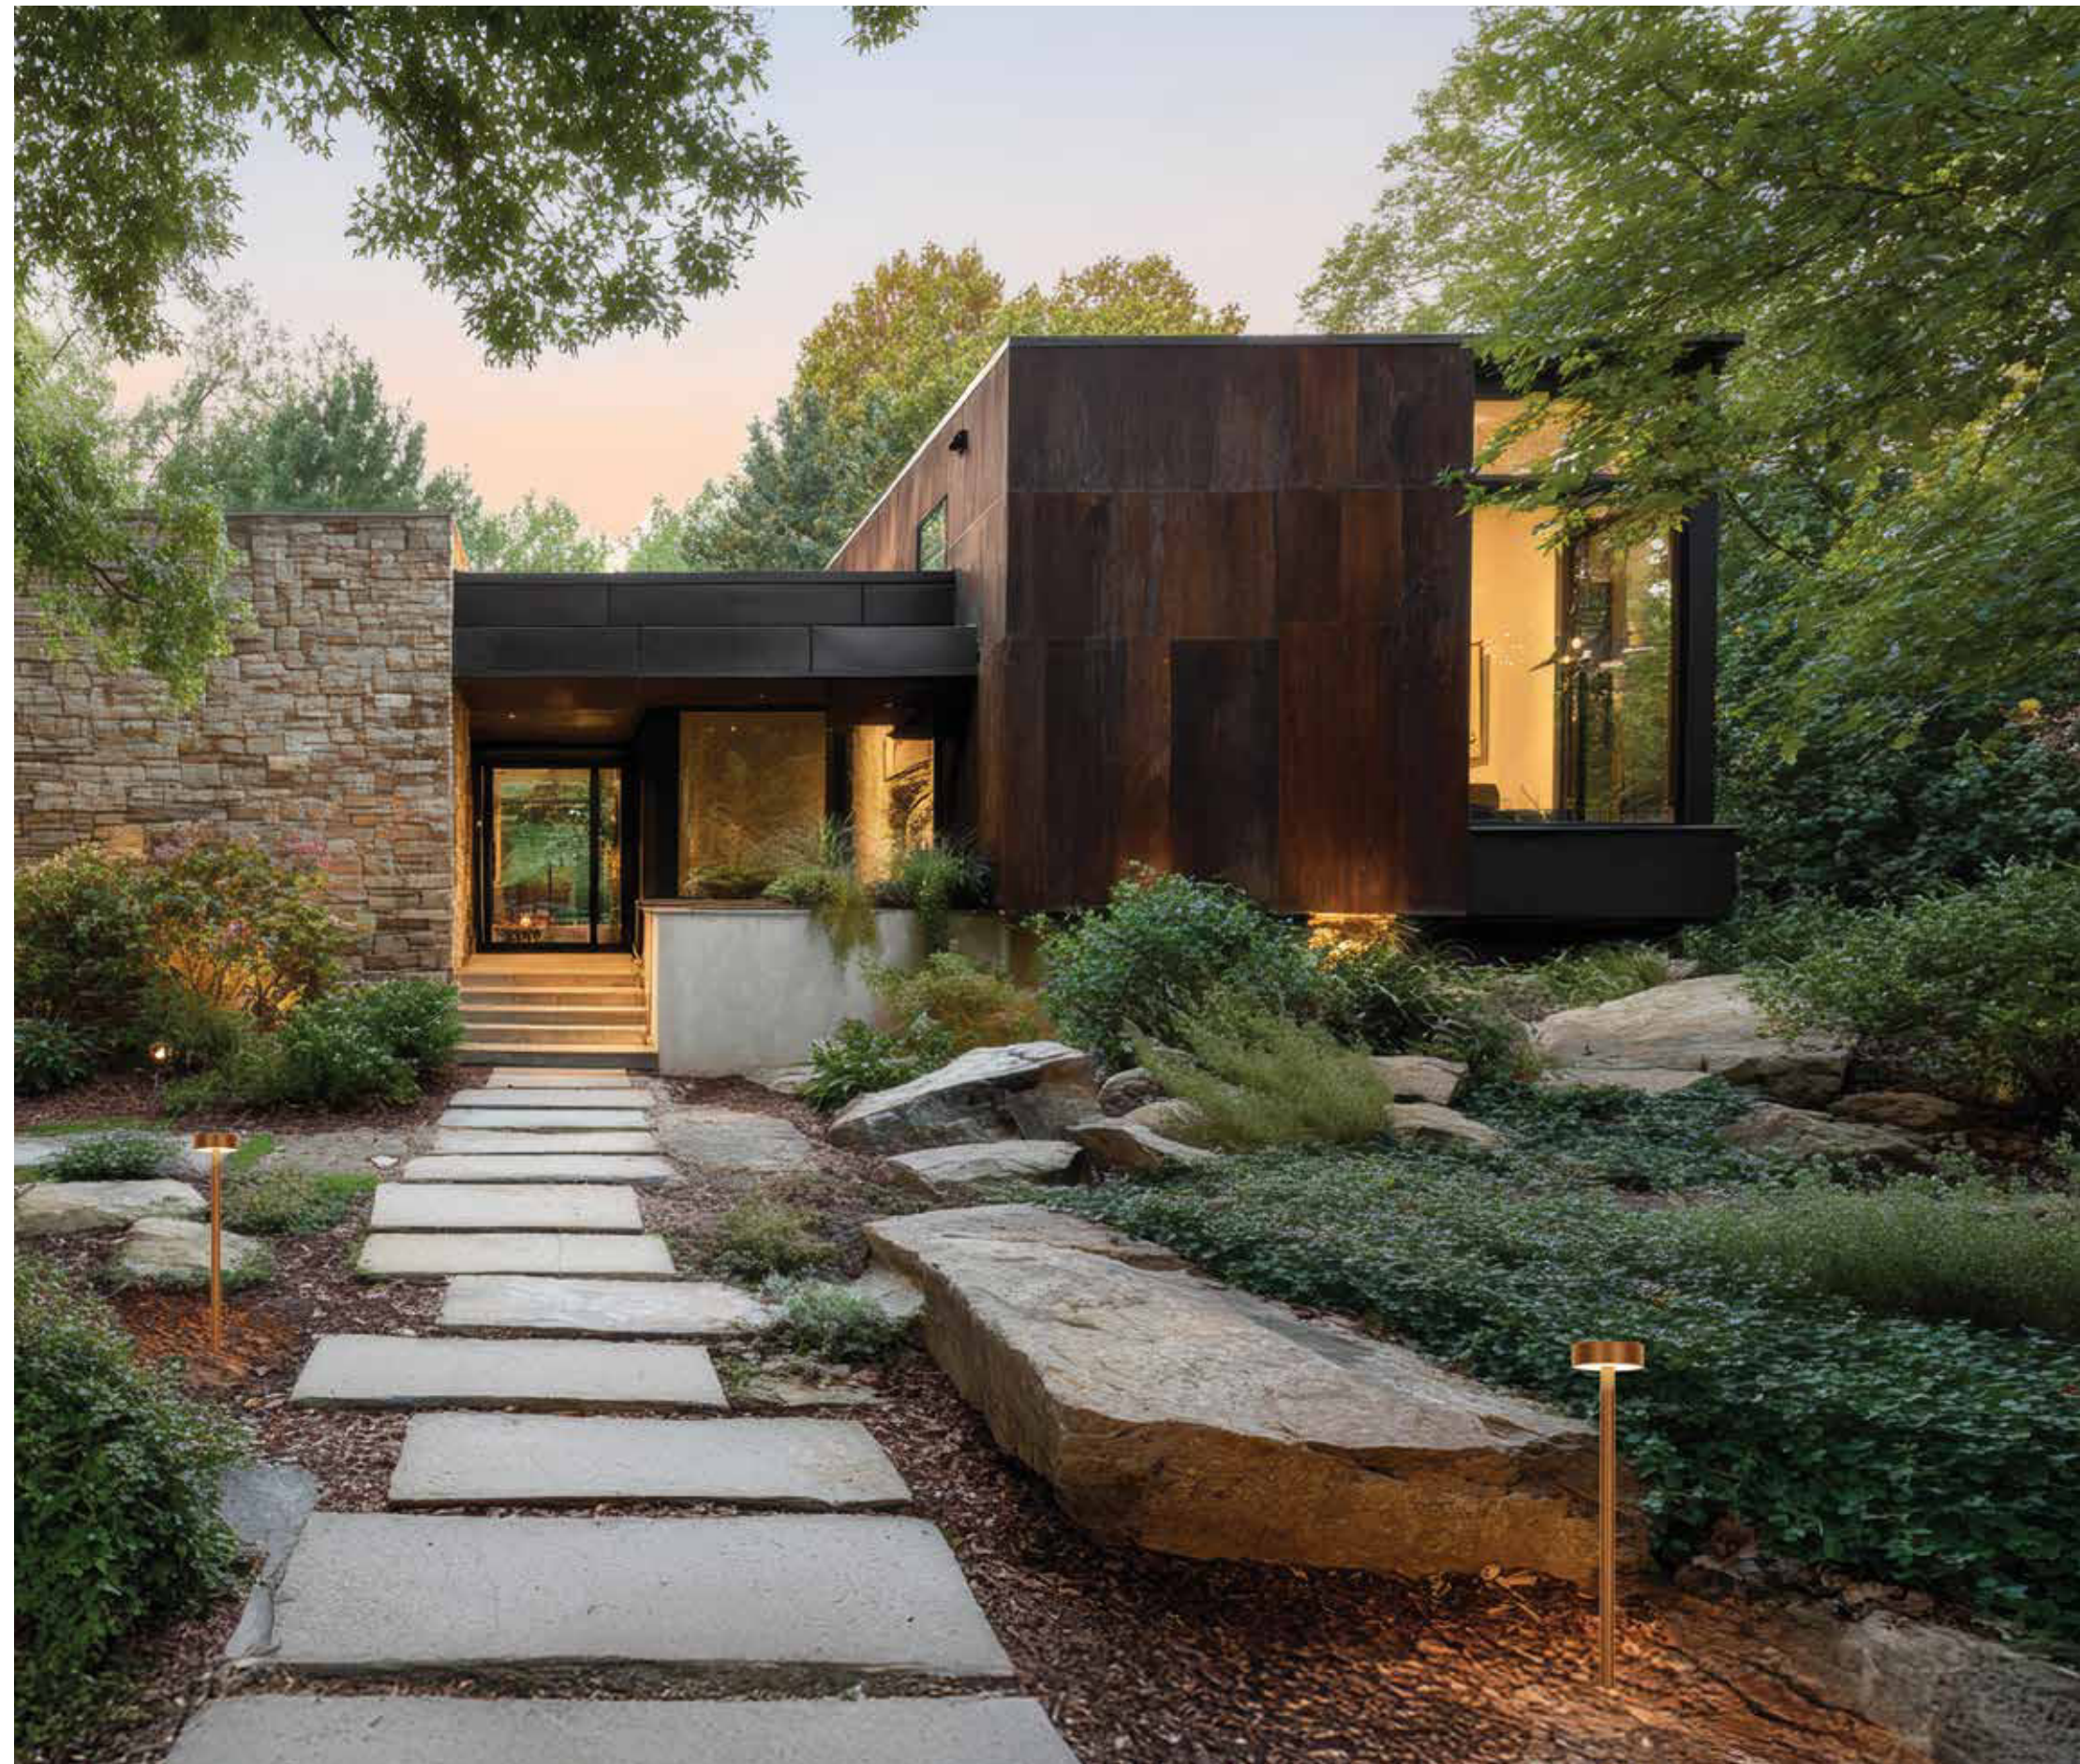

Power	1.5W
Input	24V
Color Temperature	3000K
Lumen	80Lm
Cri	80
IP	65
Dimensions	Ø: 5cm H: 30cm
Material	Stainless Steel - PC Diffuser
Special Feature	50cm Cable Available Spike Included
Recommended Driver	Waterproof Connector Included LPH-18-24 (Not Included) In Parallel Connection 1-10 pcs
Color	Brown / Code E465