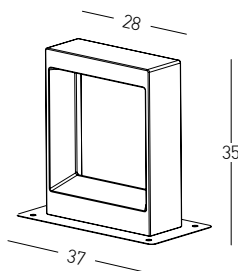

Power 8W
Input 220-240V, 50/60Hz
Color Temperature 3000K
Lumen 490Lm
Cri 90
IP 54
Dimensions L: 15cm W: 16cm H: 30cm
Base L: 21cm W: 23cm
Material Concrete
Color Natural Concrete / **Code E191**

Power 8W
Input 220-240V, 50/60Hz
Color Temperature 3000K
Lumen 490Lm
Cri 90
IP 54
Dimensions L: 15cm W: 16cm H: 70cm
Base L: 21cm W: 23cm
Material Concrete
Color Natural Concrete / **Code E192**

Power 8W
Input 220-240V, 50/60Hz
Color Temperature 3000K
Lumen 490Lm
Cri 90
IP 54
Dimensions L: 10cm W: 28cm H: 35cm
Base L: 19cm W: 37cm
Material Concrete
Color Natural Concrete / **Code E190**