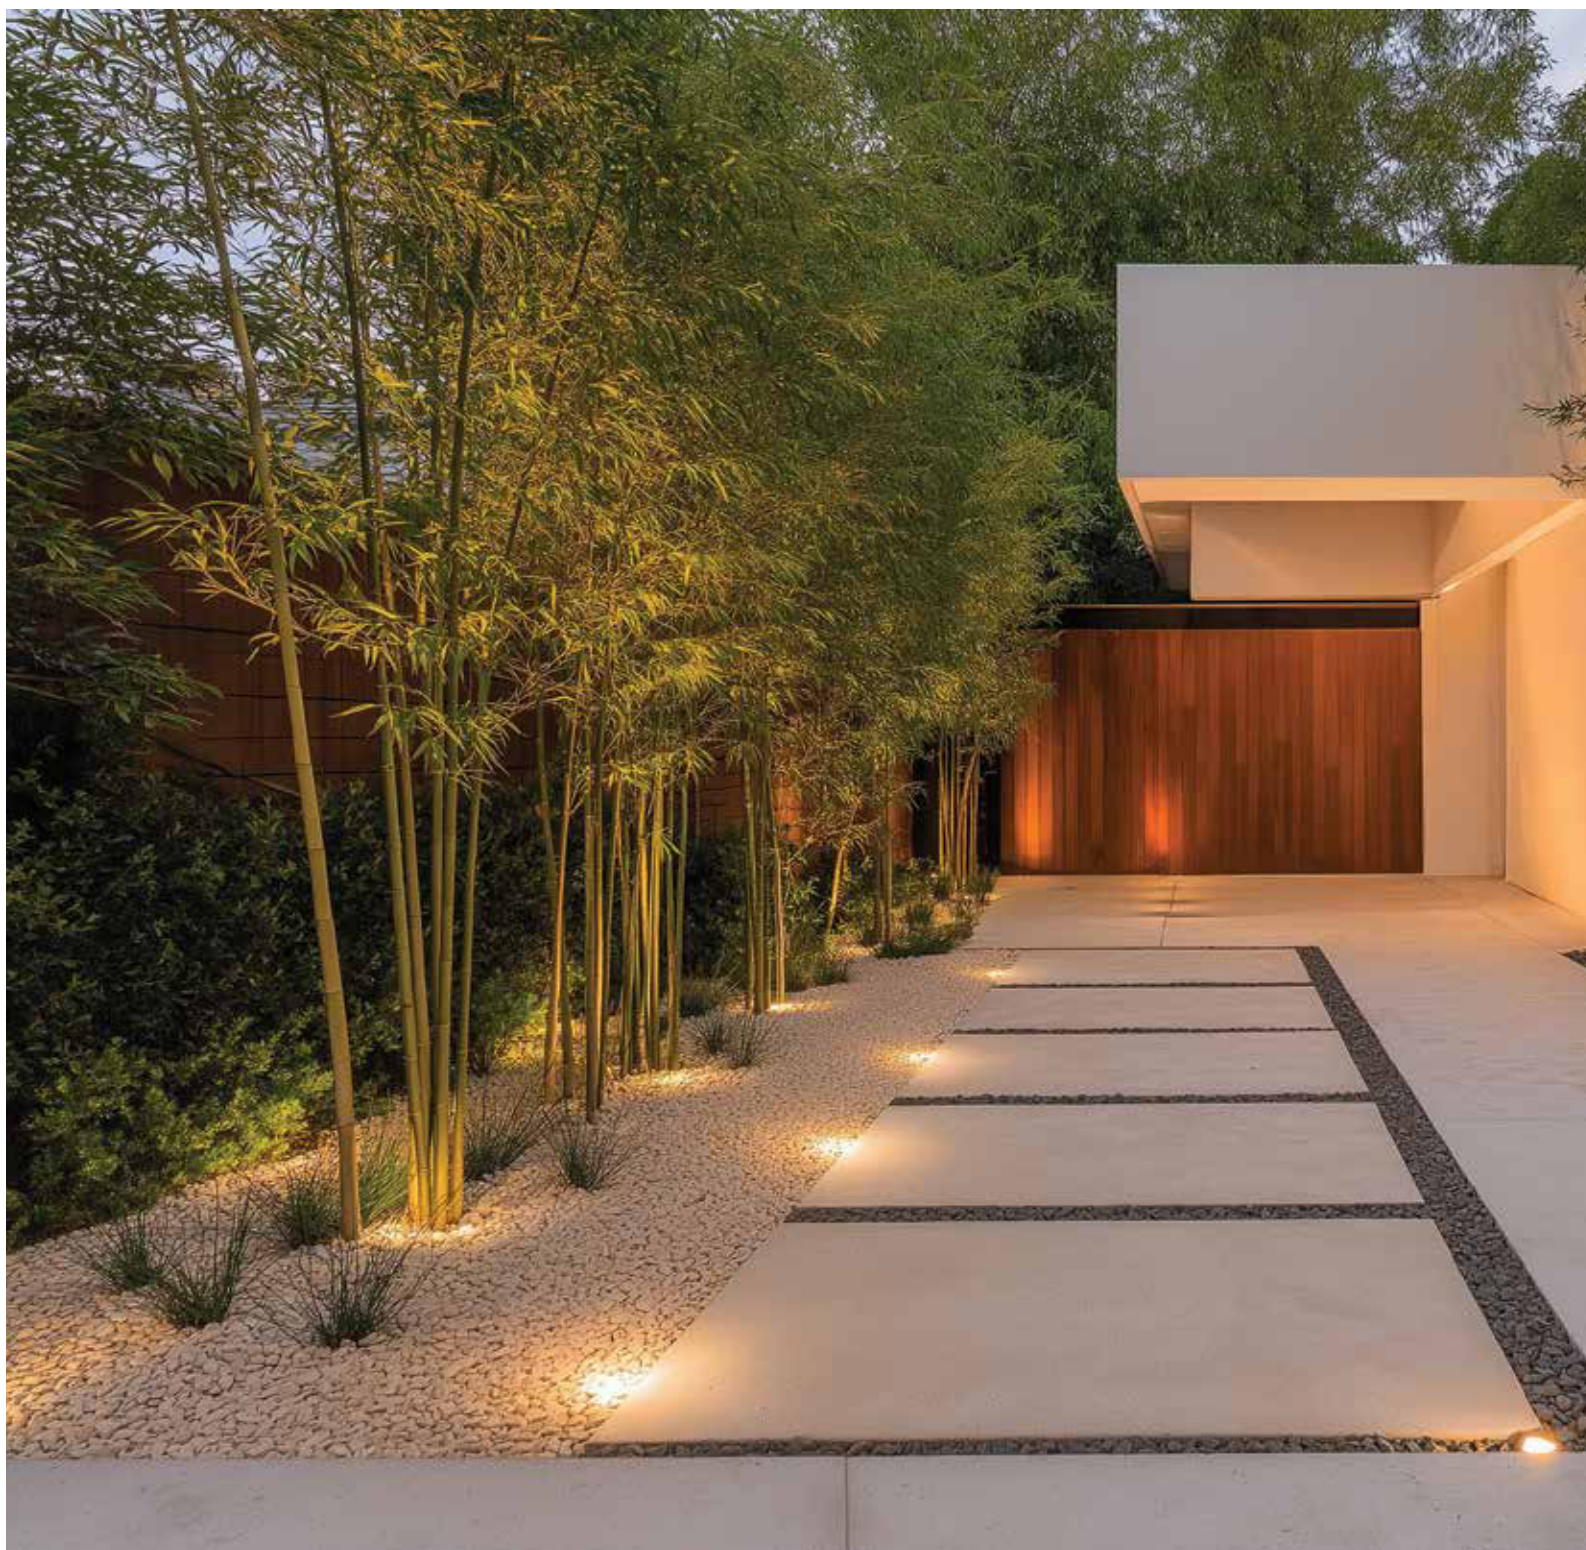

Power 5W
Input 24V
Color Temperature 3000K
Lumen 345Lm
Cri 80
IP 65
IK 08
Dimensions Ø: 4.5cm H: 5.6cm
Beam Angle 24°
Material Aluminium - Stainless Steel - Tempered Glass
Depth Required 7.5cm
Recessed Mounting Box Aluminium (Included)
Recommended Driver LPH-18-24 (Not Included)
In Parallel Connection 1-3 pcs
Honeycomb Included

Special Feature
Color Stainless Steel / **Code E510**