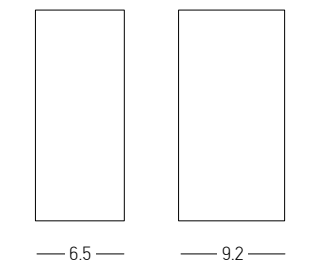

Bulb 2x GU10
Power 15W MAX
Input 220-240V, 50/60Hz
IP 54
Dimensions L: 9.2cm W: 6.5cm H: 15cm
Material Aluminium - Tempered Glass
Special Feature Up-Down Lighting
Color Graphite / **Code E122**