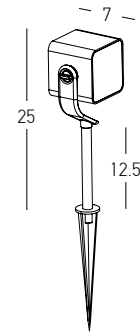

Power 12W
Input 220-240V, 50/60Hz
Color Temperature 3000K
Lumen 740Lm
Cri 80
IP 65
Dimensions L: 7cm W: 7cm H: 12.5-25cm
Base Ø: 6cm H: 0.5cm
Beam Angle 40°
Material Aluminium - Tempered Glass
Special Feature 40cm Cable Available
Movable Spot
Spike & Base Included
Waterproof Connector Included

Color Graphite / **Code E286**