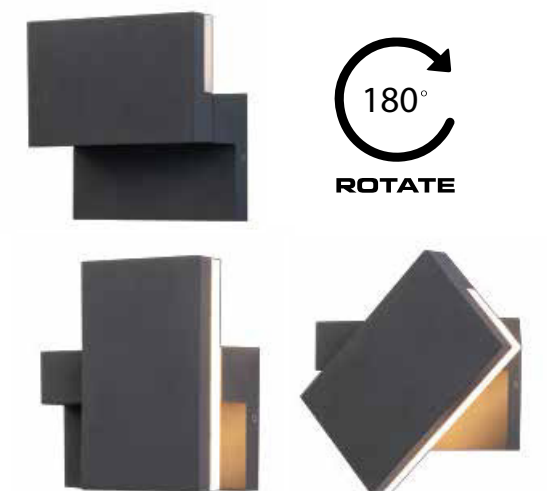

Power 8W
Input 220-240V, 50/60Hz
Color Temperature 3000K
Lumen 336Lm
Cri 80
IP 65
Dimensions L: 6cm W: 11cm H: 11cm
Material Aluminium - Tempered Glass
Color Graphite / **Code E197**

Power 10W
Input 220-240V, 50/60Hz
Color Temperature 3000K
Lumen 810Lm
Cri 80
IP 65
Dimensions L: 7.8cm W: 16cm H: 10-16cm
Material Aluminium - PC Diffuser
Special Feature Movable
Color Graphite / **Code E199**