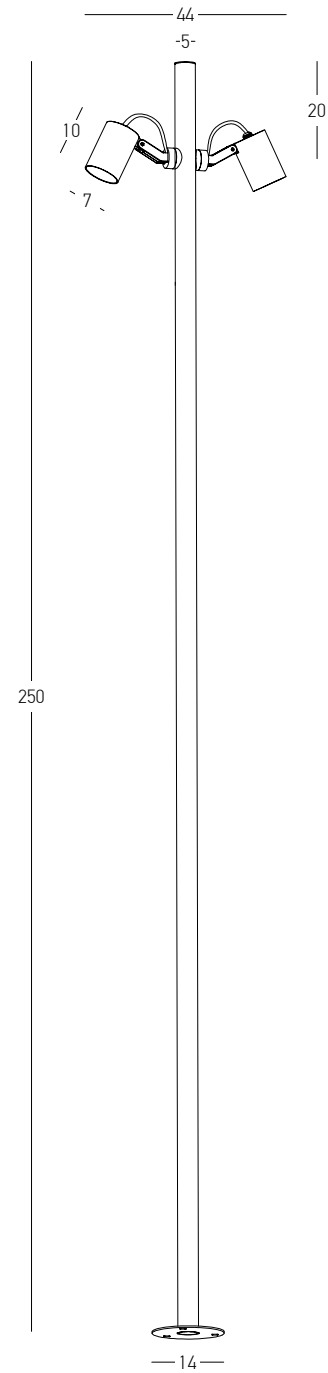

Wall to Floor - One Style
Seamless design connection across surfaces.

03. FLOOR & WALL

Power	35W
Input	220-240V, 50/60Hz
Color Temperature	3000K
Lumen	2148Lm
Cri	90
IP	65
Dimensions	L: 44cm W: 7cm H: 250cm
Spots	Ø: 7cm H: 10cm
Base	Ø: 14cm H: 0.5cm
Beam Angle	60°
Material	Aluminium
Special Feature	Tilt Up Down Spots
Color	Sandy Black / Code E406

Power 17W
 Input 220-240V, 50/60Hz
 Color Temperature 3000K
 Lumen 1072Lm
 Cri 90
 IP 65
 Dimensions L: 44cm W: 7cm H: 250cm
 Spots Ø: 7cm H: 10cm
 Base Ø: 14cm H: 0.5cm
 Beam Angle 60°
 Material Aluminium
 Special Feature Tilt Up Down Spots
 Color Sandy Black / **Code E405**