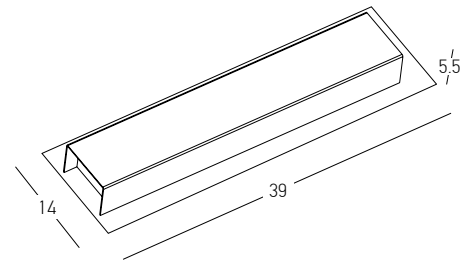

Dimensions L: 39cm W: 14cm H: 5.5cm
Material Metal
Special Feature Driver Not Included
Color Black / **E397**

Power 160W
Input 220-240V, 50/60Hz
Output 48V
IP 67
Dimensions L: 33.5 W: 3cm H: 2.1cm
Dimmable DALI ☐
Material Metal
Special Feature Fits Into E397
Code XSV160W48