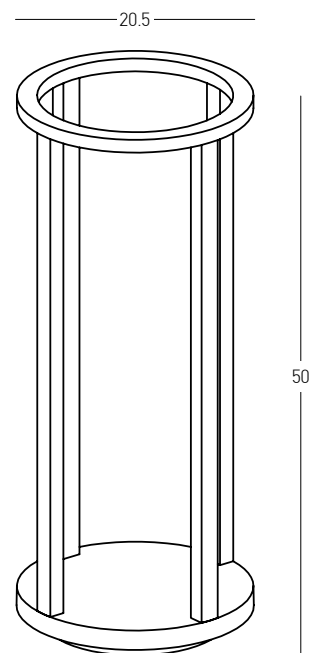

Power 9.2W
Input 220-240V, 50/60Hz
Color Temperature 3000K
Lumen 450Lm
Cri 85
IP 65
Dimensions Ø: 20.5cm H: 50cm
Material Aluminium - PC Diffuser
Color Graphite / **Code E444**