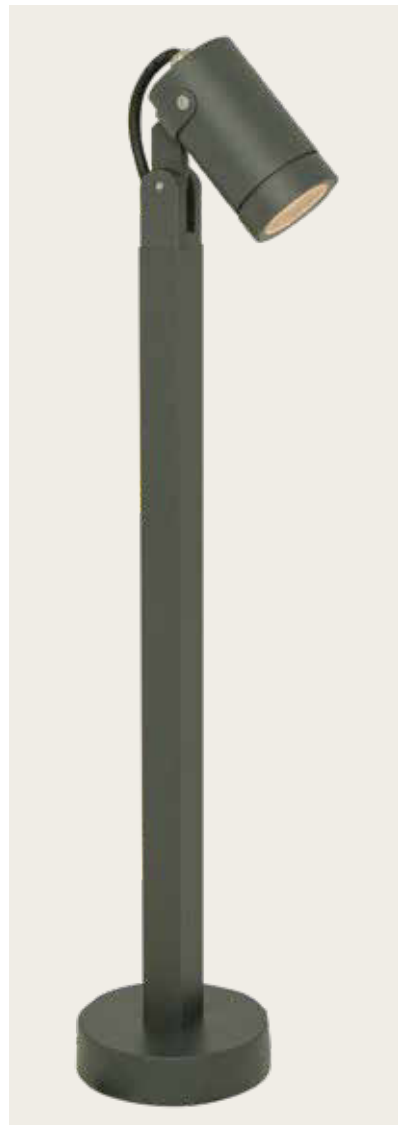

Bulb 1x GU10
 Power 15W MAX
 Input 220-240V, 50/60Hz
 IP 54
 Dimensions L: 11.5cm W: 5.5cm H: 60cm
 Base Ø: 11.5cm H: 3cm
 Spot Dimensions Ø: 5.5cm L: 9.5cm
 Material Aluminium - Tempered Glass
 Special Feature Tilt Up-Down
 Honeycomb Included
 Color Graphite / **Code E325**