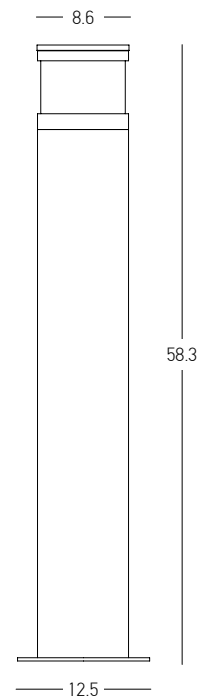

Power 10W
Input 220-240V, 50/60Hz
Color Temperature 3000K
Lumen 395Lm
Cri 90
IP 65
Dimensions Ø: 8.6cm H: 58.3cm
Base Ø: 12.5cm H: 0.5cm
Material Concrete - Metal - PC Diffuser
Color Natural Concrete-Black / **Code E411**