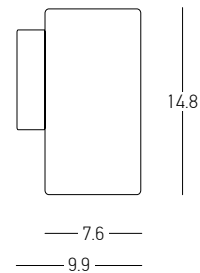

Bulb 2x GU10
Power 9W MAX
Input 220-240V, 50/60Hz
IP 54
Dimensions Ø: 7.6cm L: 9.9cm H: 18.6cm
Material ABS - PC Diffuser
Special Feature Up-Down Lighting
Color White / **Code E186**

Bulb 1x GU10
Power 9W MAX
Input 220-240V, 50/60Hz
IP 54
Dimensions Ø: 7.6cm L: 9.9cm H: 14.8cm
Material ABS - PC Diffuser
Color White / **Code E185**