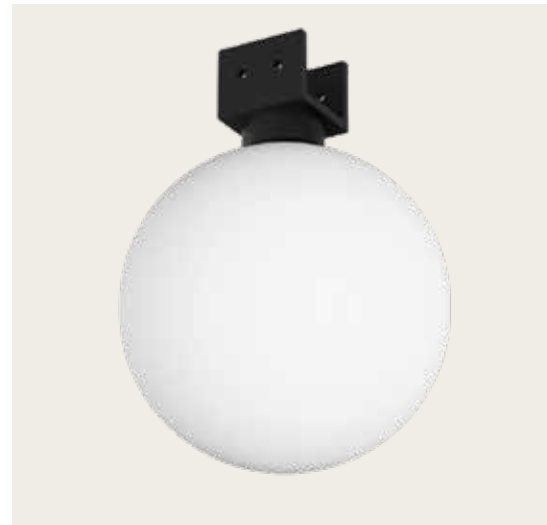

Power 9W
Input 48V
Color Temperature 3200K
Lumen 438Lm
Cri 80
IP 65
Dimmable DALI ☐
Dimensions Ø: 12cm H: 16cm
Material Aluminium - Opal Diffuser
Special Feature Does Not Operate Independently, Must Be Mounted On E386, E387 & E388
Color Opal-Sandy Black Adaptor / **Code E501**