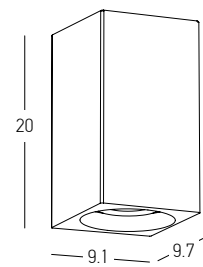

Power 2x 4W
Input 220-240V, 50/60Hz
Color Temperature 3000K
Lumen 600Lm
Cri 80
IP 65
Dimensions L: 9.7cm W: 9.1cm H: 20cm
Beam Angle 36°
Dimmable Triac ☐
Material Concrete - Aluminium
Special Feature Up-Down Lighting
Color Natural Concrete / **Code E254**