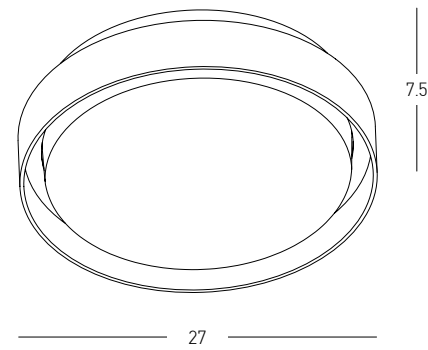

Power 20W
Input 220-240V, 50/60Hz
Color Temperature 3000K
Lumen 2041Lm
Cri 80
IP 65
Dimensions Ø: 27cm H: 7.5cm
Material Aluminium - PC Diffuser
Special Feature Driver Included
Color Sandy White / **Code E326**
Color Graphite / **Code E327**