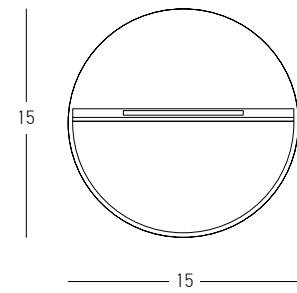

Power 7W
Input 220-240V, 50/60Hz
Color Temperature 3000K
Lumen 480Lm
Cri 80
IP 65
Dimensions Ø: 15cm L: 3.7cm
Material Aluminium - PC Diffuser
Color Graphite / **Code E242-G**
Color Sandy White / **Code E242-W**