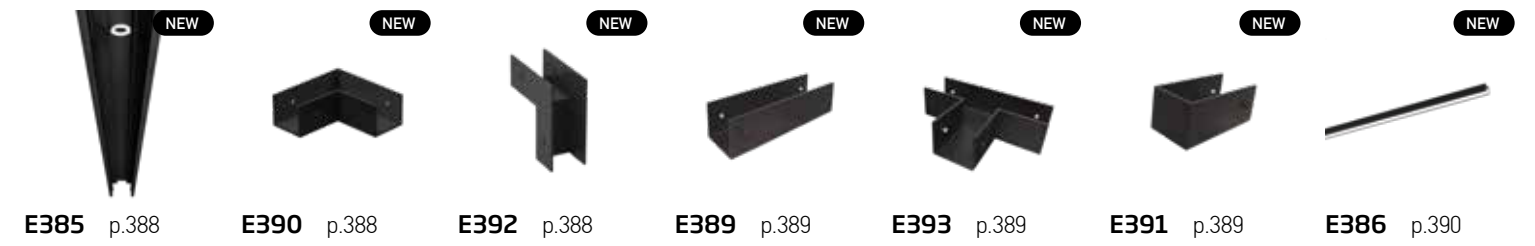

E385 p.388   **E390** p.388   **E392** p.388   **E389** p.389   **E393** p.389   **E391** p.389   **E386** p.390