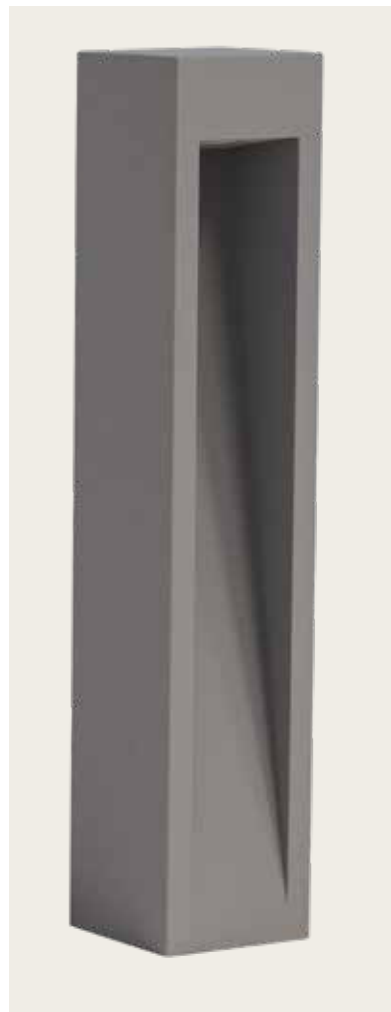

Power 9W
Input 220-240V, 50/60Hz
Color Temperature 3000K
Lumen 426Lm
Cri 90
IP 65
Dimensions L: 15cm W: 15cm H: 75.6cm
Material Concrete - Metal - Glass
Color Natural Concrete / **Code E475**