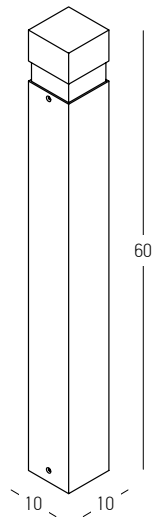

Power 15W
Input 220-240V, 50/60Hz
Color Temperature 3000K
Lumen 438Lm
Cri 95
IP 65
Dimensions L: 10cm W: 10cm H: 60cm
Material Aluminium - PC Diffuser
Color Graphite-Wood / Code E426