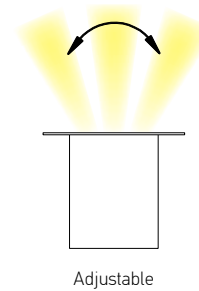

Power 15W
Input 220-240V, 50/60Hz
Color Temperature 3000K
Lumen 1200Lm
Cri 80
IP 66
IK 8
Dimensions Ø: 18cm H: 16cm
Beam Angle 45°
Material Aluminium - Stainless Steel - Glass
Depth Required 17cm
Recessed Mounting Box Included
Special Feature Light Angle can be adjusted externally through screw on the frame.
50cm Cable Available
Driver Included

Color Stainless Steel / **Code E361**

Power 7W
Input 220-240V, 50/60Hz
Color Temperature 3000K
Lumen 560Lm
Cri 80
IP 66
IK 8
Dimensions Ø: 13cm H: 14cm
Beam Angle 45°
Material Aluminium - Stainless Steel - Glass
Depth Required 15cm
Recessed Mounting Box Included
Special Feature Internal Adjustable Light Angle
50cm Cable Available
Driver Included

Color Stainless Steel / **Code E360**