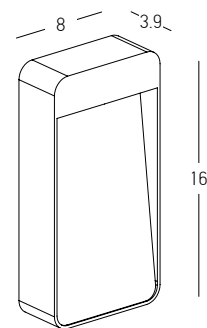

Power 6W
Input 220-240V, 50/60Hz
Color Temperature 3000K
Lumen 200Lm
Cri 80
IP 65
Dimensions L: 3.9cm W: 16cm H: 8cm
Material Aluminium - Glass
Color Brown / **Code E442**

Power 6W
Input 220-240V, 50/60Hz
Color Temperature 3000K
Lumen 200Lm
Cri 80
IP 65
Dimensions L: 3.9cm W: 8cm H: 16cm
Material Aluminium - Glass
Color Brown / **Code E441**