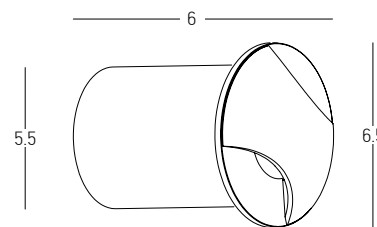

Power 3W
Input 220-240V, 50/60Hz
Color Temperature 3000K
Lumen 290Lm
Cri 90
IP 65
Dimensions Ø: 6.5cm L: 6cm
Material Aluminium - PC Diffuser
Depth Required 6cm
Recessed Mounting Box Ø: 5.5cm L: 6cm (Included)
Color Sandy Black / **Code E301**