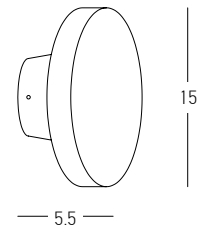

Bulb 1x GU10
 Power 15W MAX
 Input 220-240V, 50/60Hz
 IP 54
 Dimensions L: 11.5cm W: 5.5cm H: 60cm
 Base Ø: 11.5cm H: 3cm
 Spot Dimensions Ø: 5.5cm L: 9.5cm
 Material Aluminium - Tempered Glass
 Special Feature Tilt Up-Down
 Honeycomb Included
 Color Graphite / **Code E325**