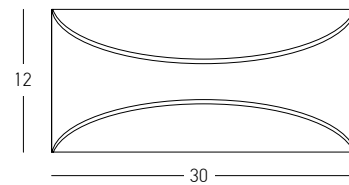

Power 11W
Input 220-240V, 50/60Hz
Color Temperature 3000K
Lumen 640Lm
Cri 80
IP 65
Dimensions L: 9.6cm W: 30cm H: 12cm
Material Aluminium - Opal PC Diffuser
Special Feature Up-Down Lighting
Color Dark Grey / **Code E265**
Color Dark Brown / **Code E266**