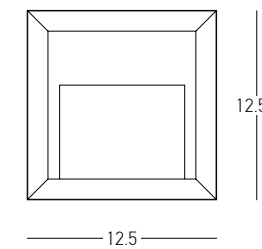

Power 2W
Input 220-240V, 50/60Hz
Color Temperature 3000K
Lumen 69Lm
Cri 80
IP 65
Dimensions L: 2.5cm W: 12.5cm H: 12.5cm
Material ABS
Color Graphite / **Code E230**