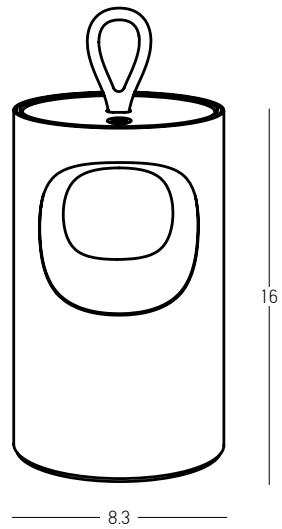

Power 2W
Input 5V DC
Battery 2000 MAH
Color Temperature 2700K
Lumen 103Lm
Cri 80
IP 44
Dimensions L: 8.3cm W: 6cm H: 16cm
Touch Dimming
Material Metal - Aluminium - PC Diffuser
Special Feature Portable Table Lamp
Charging Base with USB Cable Included
Power-Off Memory Function
Working Time 100% of Light - 6H
50% of Light - 11H
10% of Light - 95H
Charging Time 3.5H
Color Black Matt / **Code E482**
Color White Matt / **Code E483**
Color Brushed Gold / **Code E484**

White AC-DC Adaptor for Portable Light

Input 220-240V, 50/60Hz
Output 5V, 1A
Color White / **Code E099**