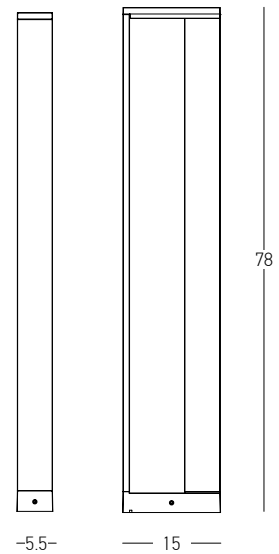

Power 9W
Input 220-240V, 50/60Hz
Color Temperature 3000K
Lumen 653Lm
Cri 80
IP 54
Dimensions L: 15cm W: 5.5cm H: 78cm
Material Aluminium - PC Diffuser
Color Graphite / **Code E208**