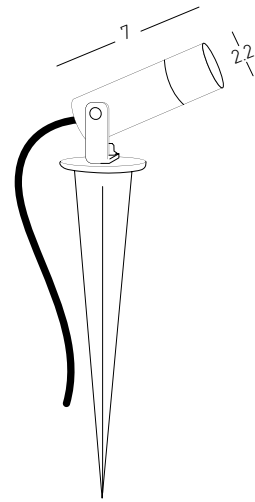

Power 2.3W
Input 3.2V, 700mA
Color Temperature 2700K
Lumen 130Lm
Cri 80
IP 54
Dimensions Ø: 2.2cm L: 7cm H: 3.2cm
Beam Angle 40°
Material Brush
Special Feature 60cm Cable Available
Movable Spot
Spike Included
Recommended Driver V350-1050 (Not Included)
In Series Connection 1-9 pcs
Color Natural Brush / **Code E403**