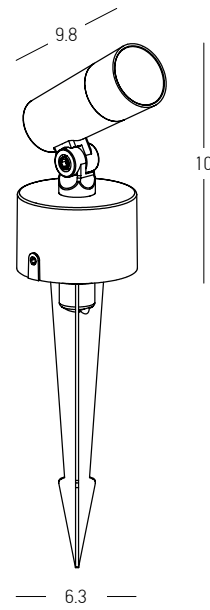

Power 10W
Input 24V
Color Temperature 3000K
Lumen 534Lm
Cri 90
IP 65
Dimensions Ø: 6.2cm H: 10cm
Spot Dimensions Ø: 3.5cm L: 9.8cm
Base Ø: 6.3cm H: 4cm
Beam Angle 24°
Material Aluminium - Glass
Special Feature 30cm Cable Available
Movable Spot
Aluminium Spike Included
Recommended Driver LPH-18-24 (Not Included)
Color Graphite / **Code E468**

Lens for 10W Spot / Beam Angle 15° / **Code E469**