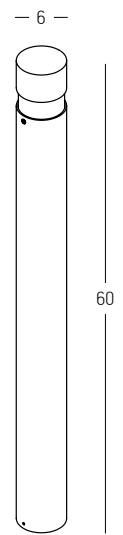

Power 8W
Input 220-240V, 50/60Hz
Color Temperature 3000K
Lumen 200Lm
Cri 95
IP 65
Dimensions Ø: 6cm H: 60cm
Material Aluminium - PC Diffuser
Color Graphite-Wood / **Code E424**