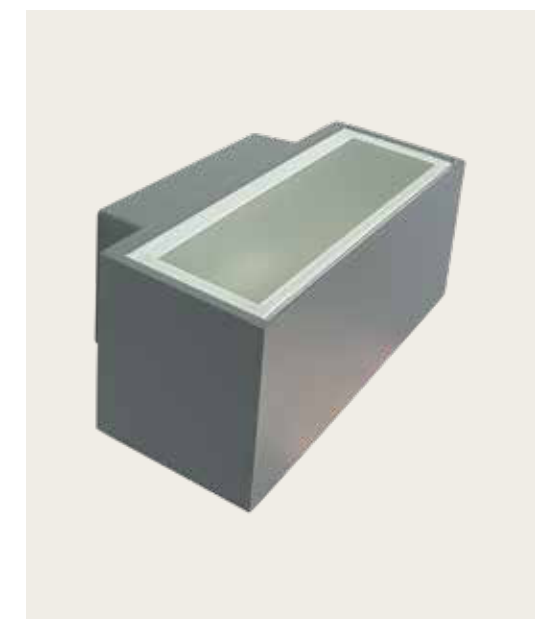

Bulb 1x E27
Power 18W MAX
Input 220-240V, 50/60Hz
IP 44
Dimensions L: 12cm W: 22cm H: 9cm
Material Aluminium - Tempered Glass
Special Feature Up-Down Lighting
Color Graphite / **Code E146**