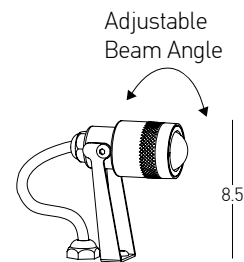

Power 2.1W
Input 3V, 700mA
Color Temperature 2700K
Lumen 168Lm
Cri 80
IP 54
Dimensions L: 8cm H: 8.5cm
Beam Angle 10-60°
Material Aluminium - Stainless Steel
Special Feature 60cm Cable Available
Stick Ø: 3.2cm H: 8cm
Spike Included

Recommended Driver V350-1050 (Not Included)
In Series Connection 1-10 pcs

Color Sandy Black / **Code E177-A**