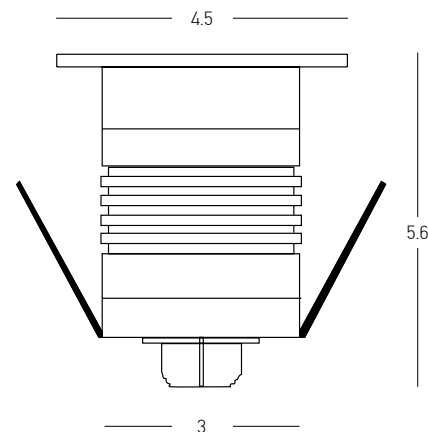

Power 3W
Input 24V
Color Temperature 3000K
Lumen 230Lm
Cri 80
IP 65
IK 08
Dimensions Ø: 4.5cm H: 5.6cm
Beam Angle 24°
Material Aluminium - Stainless Steel - Tempered Glass
Depth Required 7.5cm
Recessed Mounting Box Aluminium (Included)
Recommended Driver LPH-18-24 (Not Included)
In Parallel Connection 1-5 pcs
Special Feature Honeycomb Included
Color Stainless Steel / **Code E504**