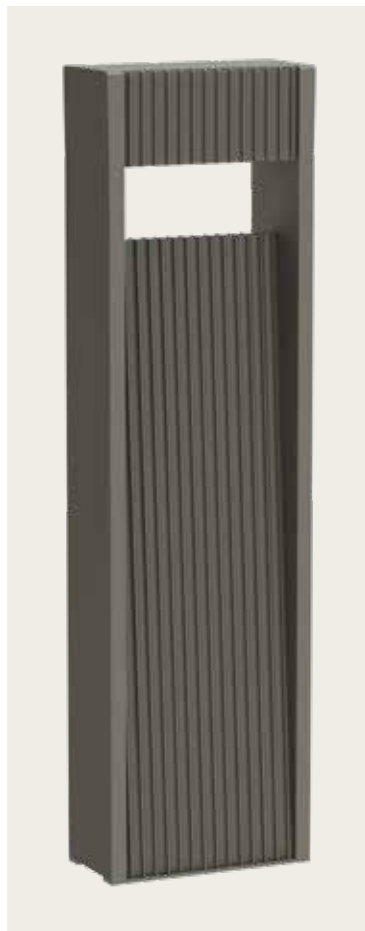

Power 30W
Input 220-240V, 50/60Hz
Color Temperature 3000K
Lumen 986Lm
Cri 80
IP 65
Dimensions L: 8m W: 16.6cm H: 60cm
Material Aluminium - Tempered Glass
Special Feature Double Sided Lighting
Color Graphite / **Code E368**