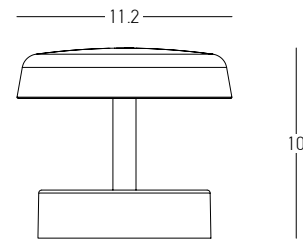

Power 1W
Input 5V DC
Battery 1200 MAH
Color Temperature 3000K
Lumen 80Lm
Cri 80
IP 44
Dimensions Ø: 11.2cm H: 10cm
Shade Ø: 11.2cm H: 2.4cm
Touch Dimming
Material Plastic
Special Feature Portable Table Lamp
USB Cable Included
Power-Off Memory Function
Working Time 100% of Light - 6H
50% of Light - 12H
10% of Light - 70H
Charging Time 3.5H
Color White / **Code E401**
Color Black / **Code E402**

White AC-DC Adaptor for Portable Light

Input 220-240V, 50/60Hz
Output 5V, 1A
Color White / **Code E099**