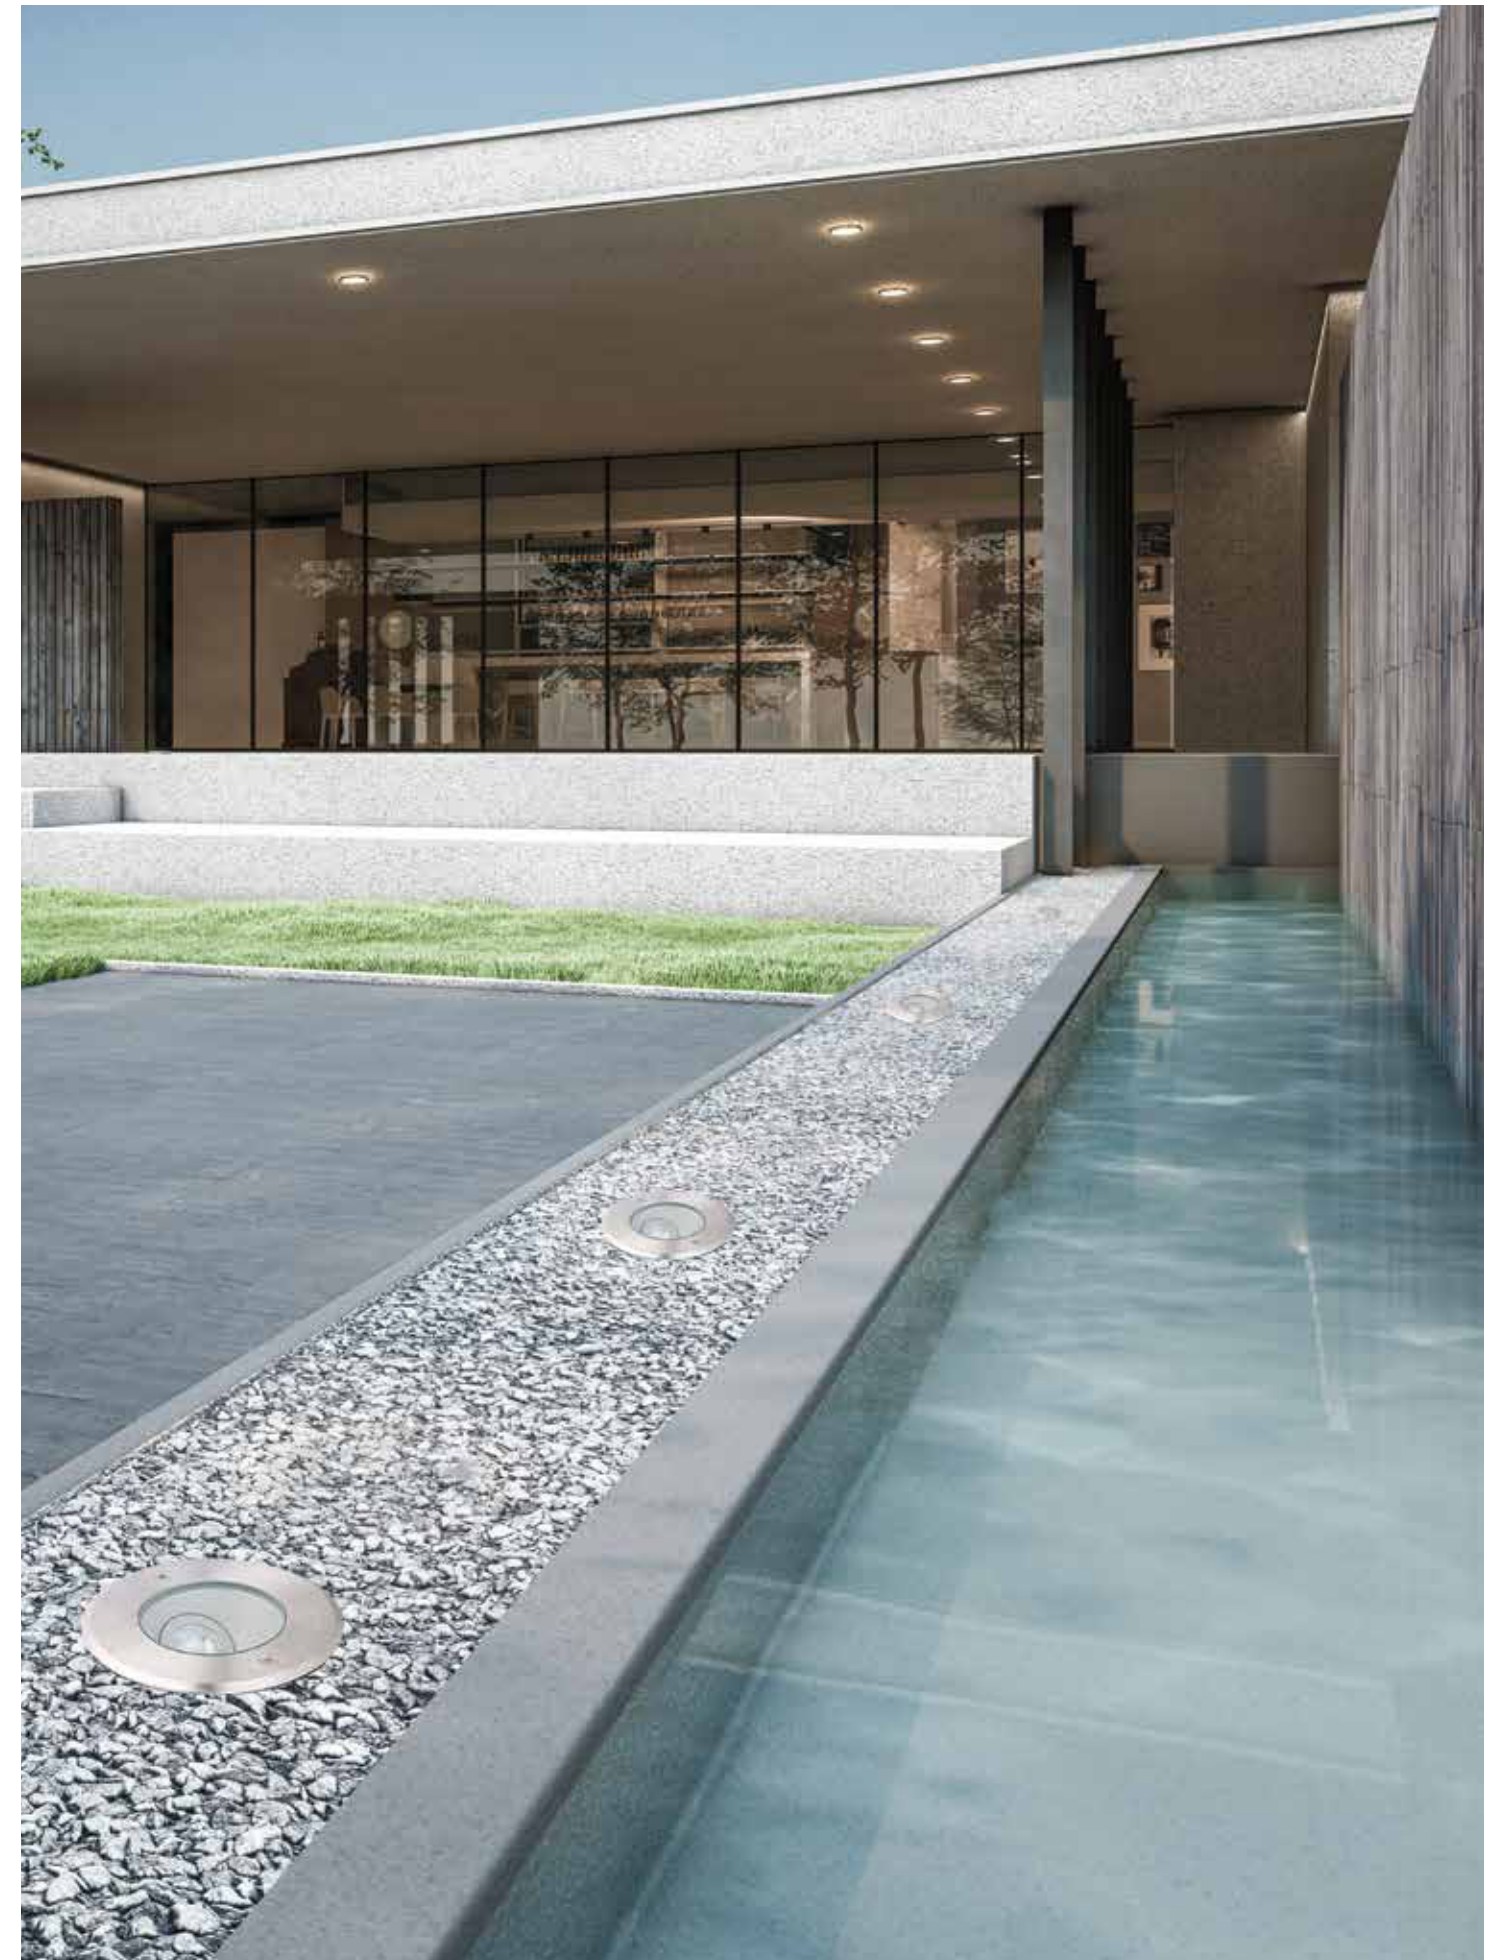

Power 7W
Input 220-240V, 50/60Hz
Color Temperature 3000K
Lumen 560Lm
Cri 80
IP 66
IK 8
Dimensions Ø: 15cm H: 11.5cm
Beam Angle 45°
Material Aluminium - Stainless Steel - Glass
Depth Required 11.5cm
Recessed Mounting Box Included
Special Feature Asymmetric
50cm Cable Available
Driver Included

Color Stainless Steel / **Code E363**

Power 7W
Input 220-240V, 50/60Hz
Color Temperature 3000K
Lumen 560Lm
Cri 80
IP 66
IK 8
Dimensions Ø: 13cm H: 14cm
Beam Angle 45°
Material Aluminium - Stainless Steel - Glass
Depth Required 14cm
Recessed Mounting Box Included
Special Feature Asymmetric
50cm Cable Available
Driver Included

Color Stainless Steel / **Code E362**