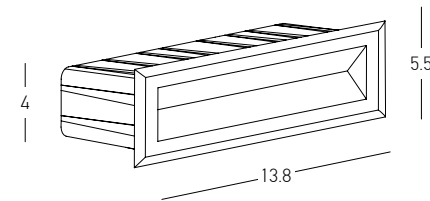

Power 5W
Input 220-240V, 50/60Hz
Color Temperature 3000K
Lumen 302Lm
Cri 80
IP 65
Dimensions L: 6.5cm W: 13.8cm H: 5.5cm
Material Aluminium - Tempered Glass
Depth Required 6cm
Recessed Mounting Box L: 6cm W: 13cm H: 4cm (Included)
Color Graphite / **Code E324**

Power 3W
Input 220-240V, 50/60Hz
Color Temperature 3000K
Lumen 195Lm
Cri 80
IP 65
Dimensions L: 6.5cm W: 8.5cm H: 5.5cm
Material Aluminium - Tempered Glass
Depth Required 6cm
Recessed Mounting Box L: 6cm W: 8cm H: 4cm (Included)

Color Graphite / **Code E323**