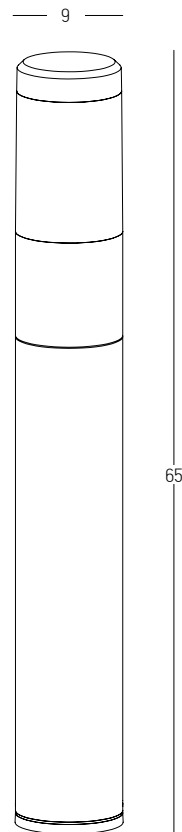

Power 10W
Input 220-240V, 50/60Hz
Color Temperature 3000K
Lumen 990Lm
Cri 80
IP 54
Dimensions L: 12.5cm W: 9cm H: 24cm
Material Aluminium - PC Diffuser
Color Graphite / **Code E276**

Power 10W
Input 220-240V, 50/60Hz
Color Temperature 3000K
Lumen 993Lm
Cri 80
IP 54
Dimensions Ø: 9cm H: 65cm
Material Aluminium - PC Diffuser
Color Graphite / **Code E277**