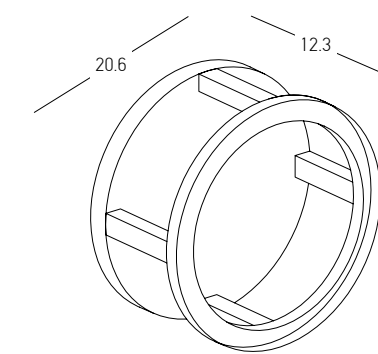

Power	9.2W
Input	220-240V, 50/60Hz
Color Temperature	3000K
Lumen	368Lm
Cri	85
IP	65
Dimensions	Ø: 20.6cm L: 12.3cm
Material	Aluminium - PC Diffuser
Color	Graphite / Code E443