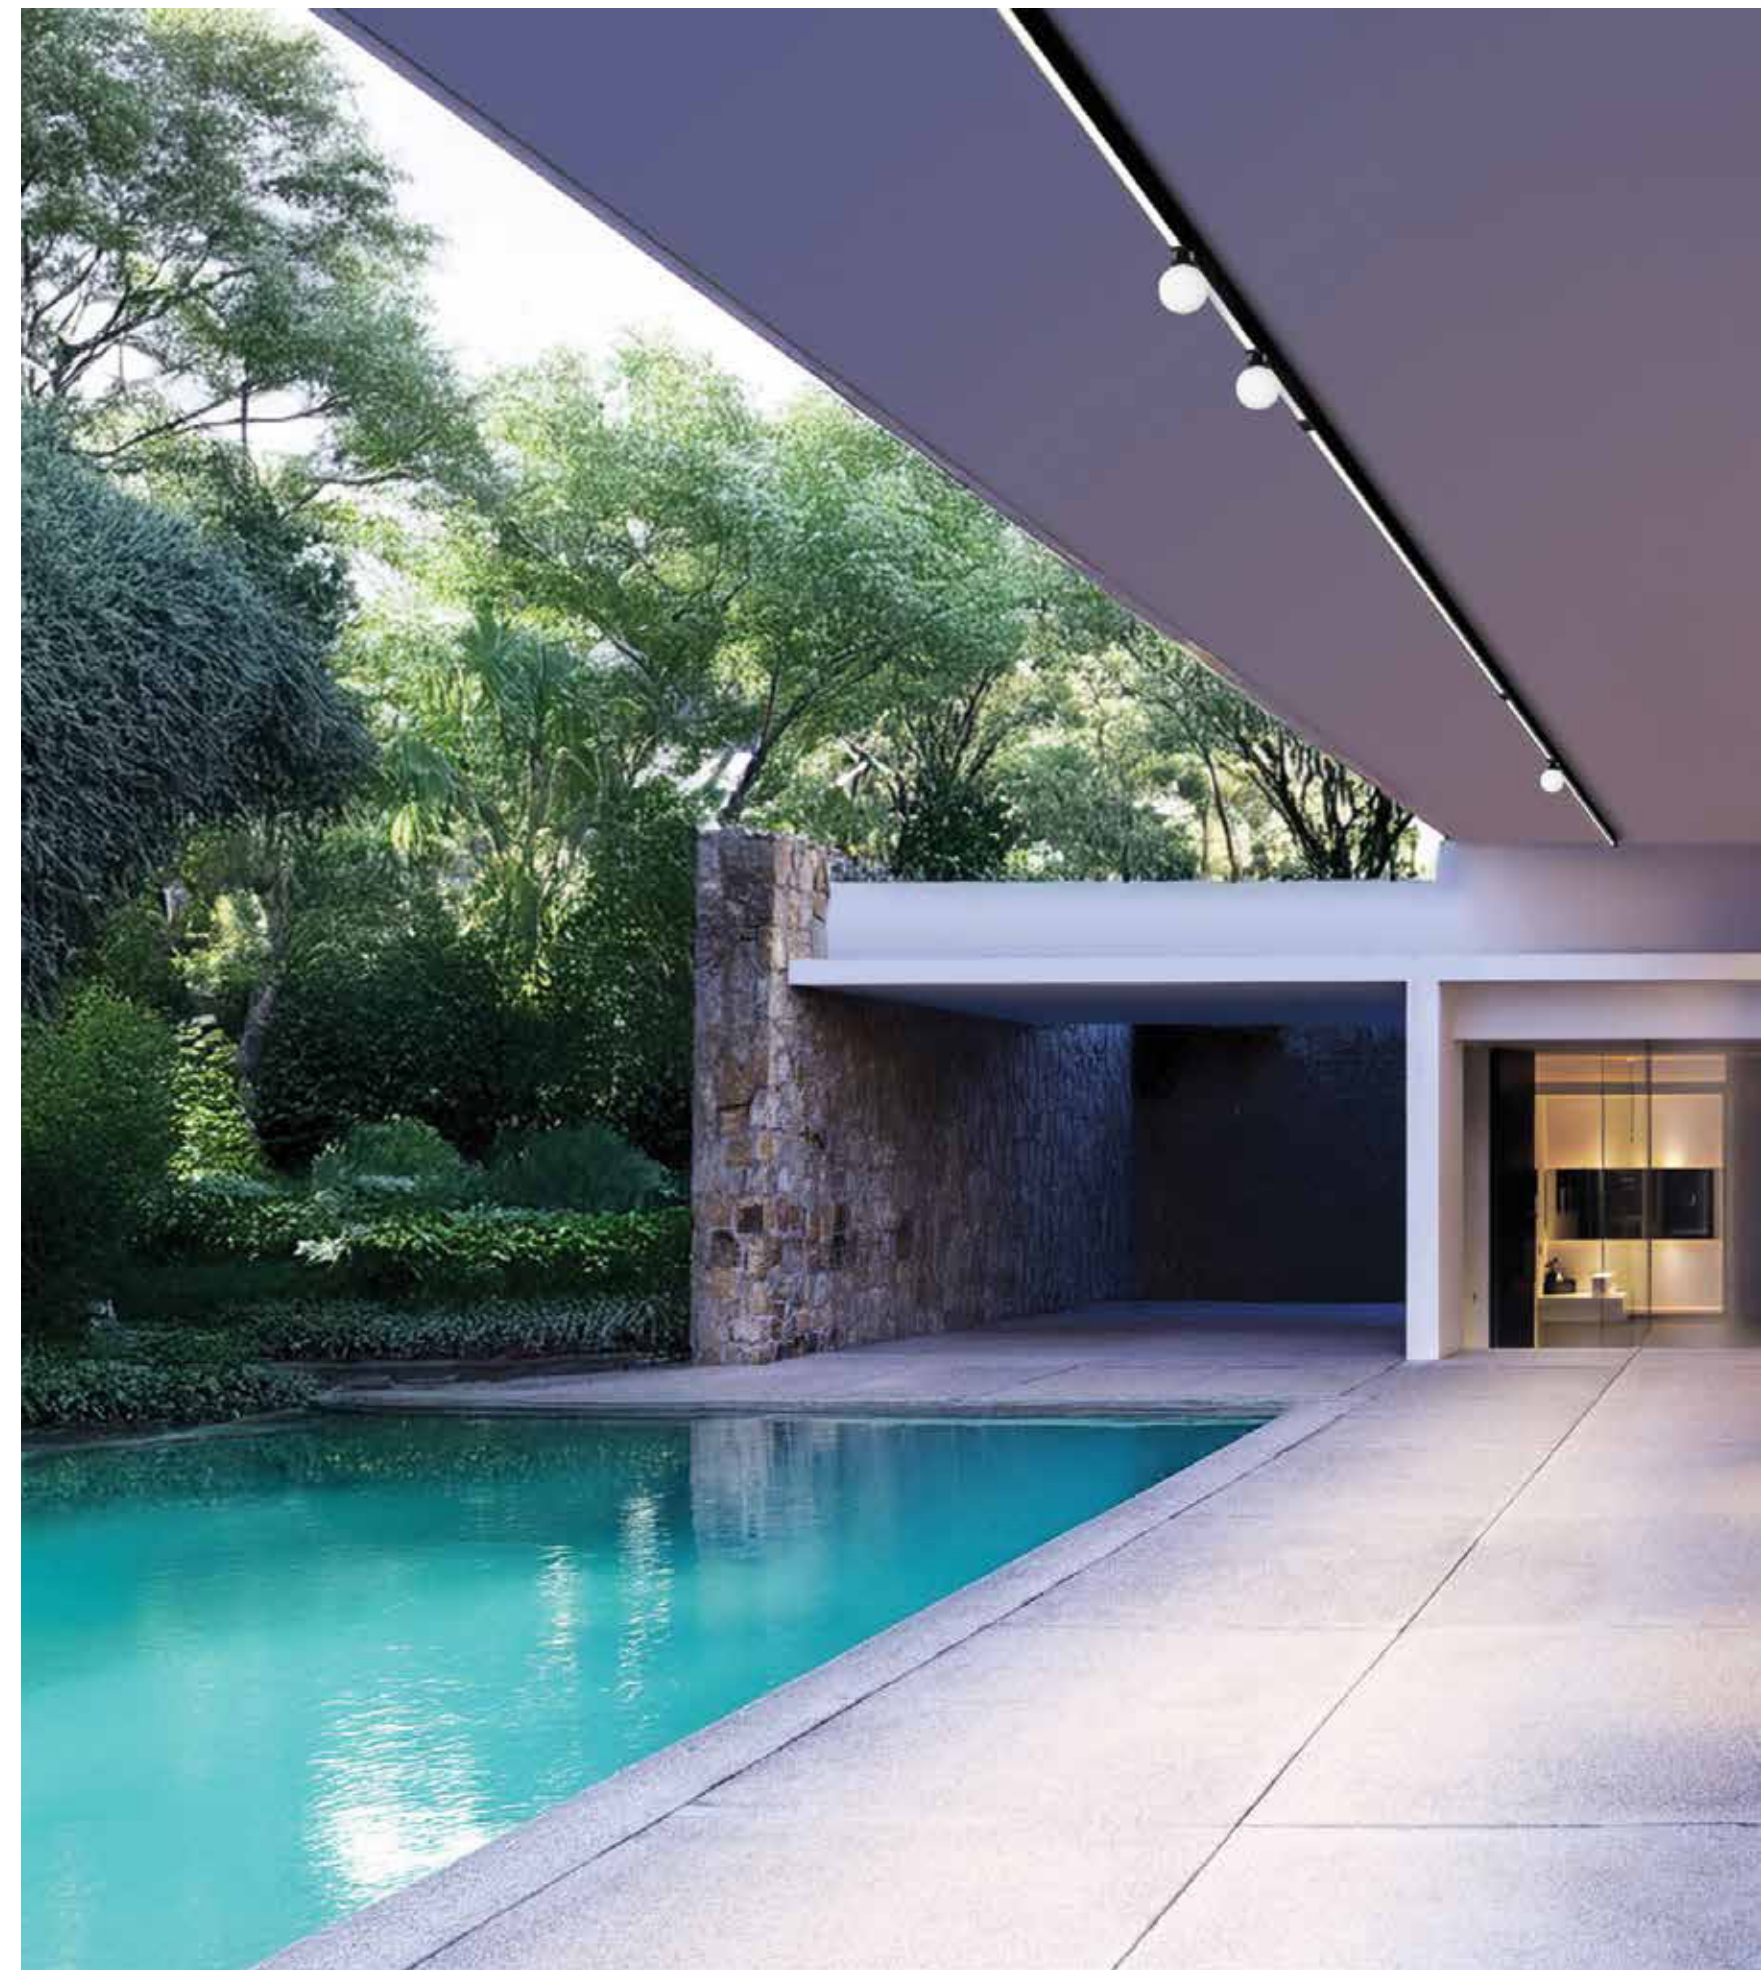

Dimensions L: 39cm W: 14cm H: 5.5cm
Material Metal
Special Feature Driver Not Included
Color Black / **E397**

Power 160W
Input 220-240V, 50/60Hz
Output 48V
IP 67
Dimensions L: 33.5 W: 3cm H: 2.1cm
Dimmable DALI ☐
Material Metal
Special Feature Fits Into E397
Code XSV160W48

Power 240W
Input 220-240V, 50/60Hz
Output 48V
IP 67
Dimensions L: 38.5 W: 3cm H: 2.1cm
Dimmable DALI ☐
Material Metal
Special Feature External Application
Code XSV240W48