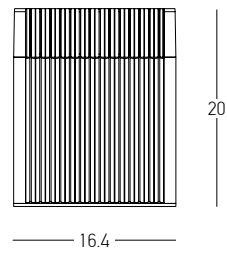

Power	12W
Input	220-240V, 50/60Hz
Color Temperature	3000K
Lumen	760Lm
Cri	85
IP	65
Dimensions	L: 13.5cm W: 10cm H: 50cm
Base	L: 8cm W: 13cm H: 0.5cm
Material	Aluminium - Tempered Glass
Special Feature	Asymmetric Beam Angle
Color	Graphite / Code E418

Asymmetric

Power	3x 4.5W
Input	220-240V, 50/60Hz
Color Temperature	3000K
Lumen	968Lm
Cri	85
IP	54
Dimensions	L: 11.1cm W: 20.5cm H: 6cm
Material	Aluminium - Tempered Glass
Special Feature	Asymmetric Beam Angle
Color	Graphite / Code E518

Power 9W
 Input 220-240V, 50/60Hz
 Color Temperature 3000K
 Lumen 710Lm
 Cri 80
 IP 54
 Dimensions L: 13.5cm W: 10cm H: 65cm
 Beam Angle 120°
 Material Aluminium - Tempered Glass
 Color Graphite / **Code E297**

Power 6.5W
 Input 220-240V, 50/60Hz
 Color Temperature 3000K
 Lumen 316Lm
 Cri 80
 IP 65
 Dimensions L: 4.3m W: 16cm H: 17.2cm
 Material Aluminium - Glass
 Color Graphite / **Code E446**

Power 6.5W
 Input 220-240V, 50/60Hz
 Color Temperature 3000K
 Lumen 316Lm
 Cri 80
 IP 65
 Dimensions L: 4.3m W: 16cm H: 75cm
 Base L: 4.3m W: 20.8cm H: 1cm
 Material Aluminium - Glass
 Color Graphite / **Code E447**