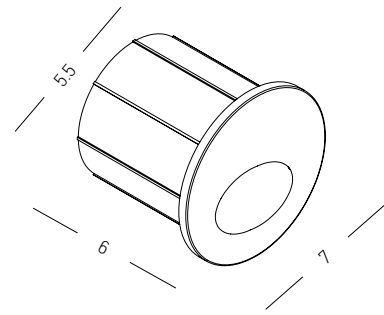

Power 3W
Input 220-240V, 50/60Hz
Color Temperature 3000K
Lumen 133Lm
Cri 90
IP 65
Dimensions Ø: 7cm L: 6.5cm
Material Aluminium - Tempered Glass
Depth Required 6cm
Recessed Mounting Box Ø: 5.5cm L: 6cm (Included)
Color Sandy White / **Code E320**