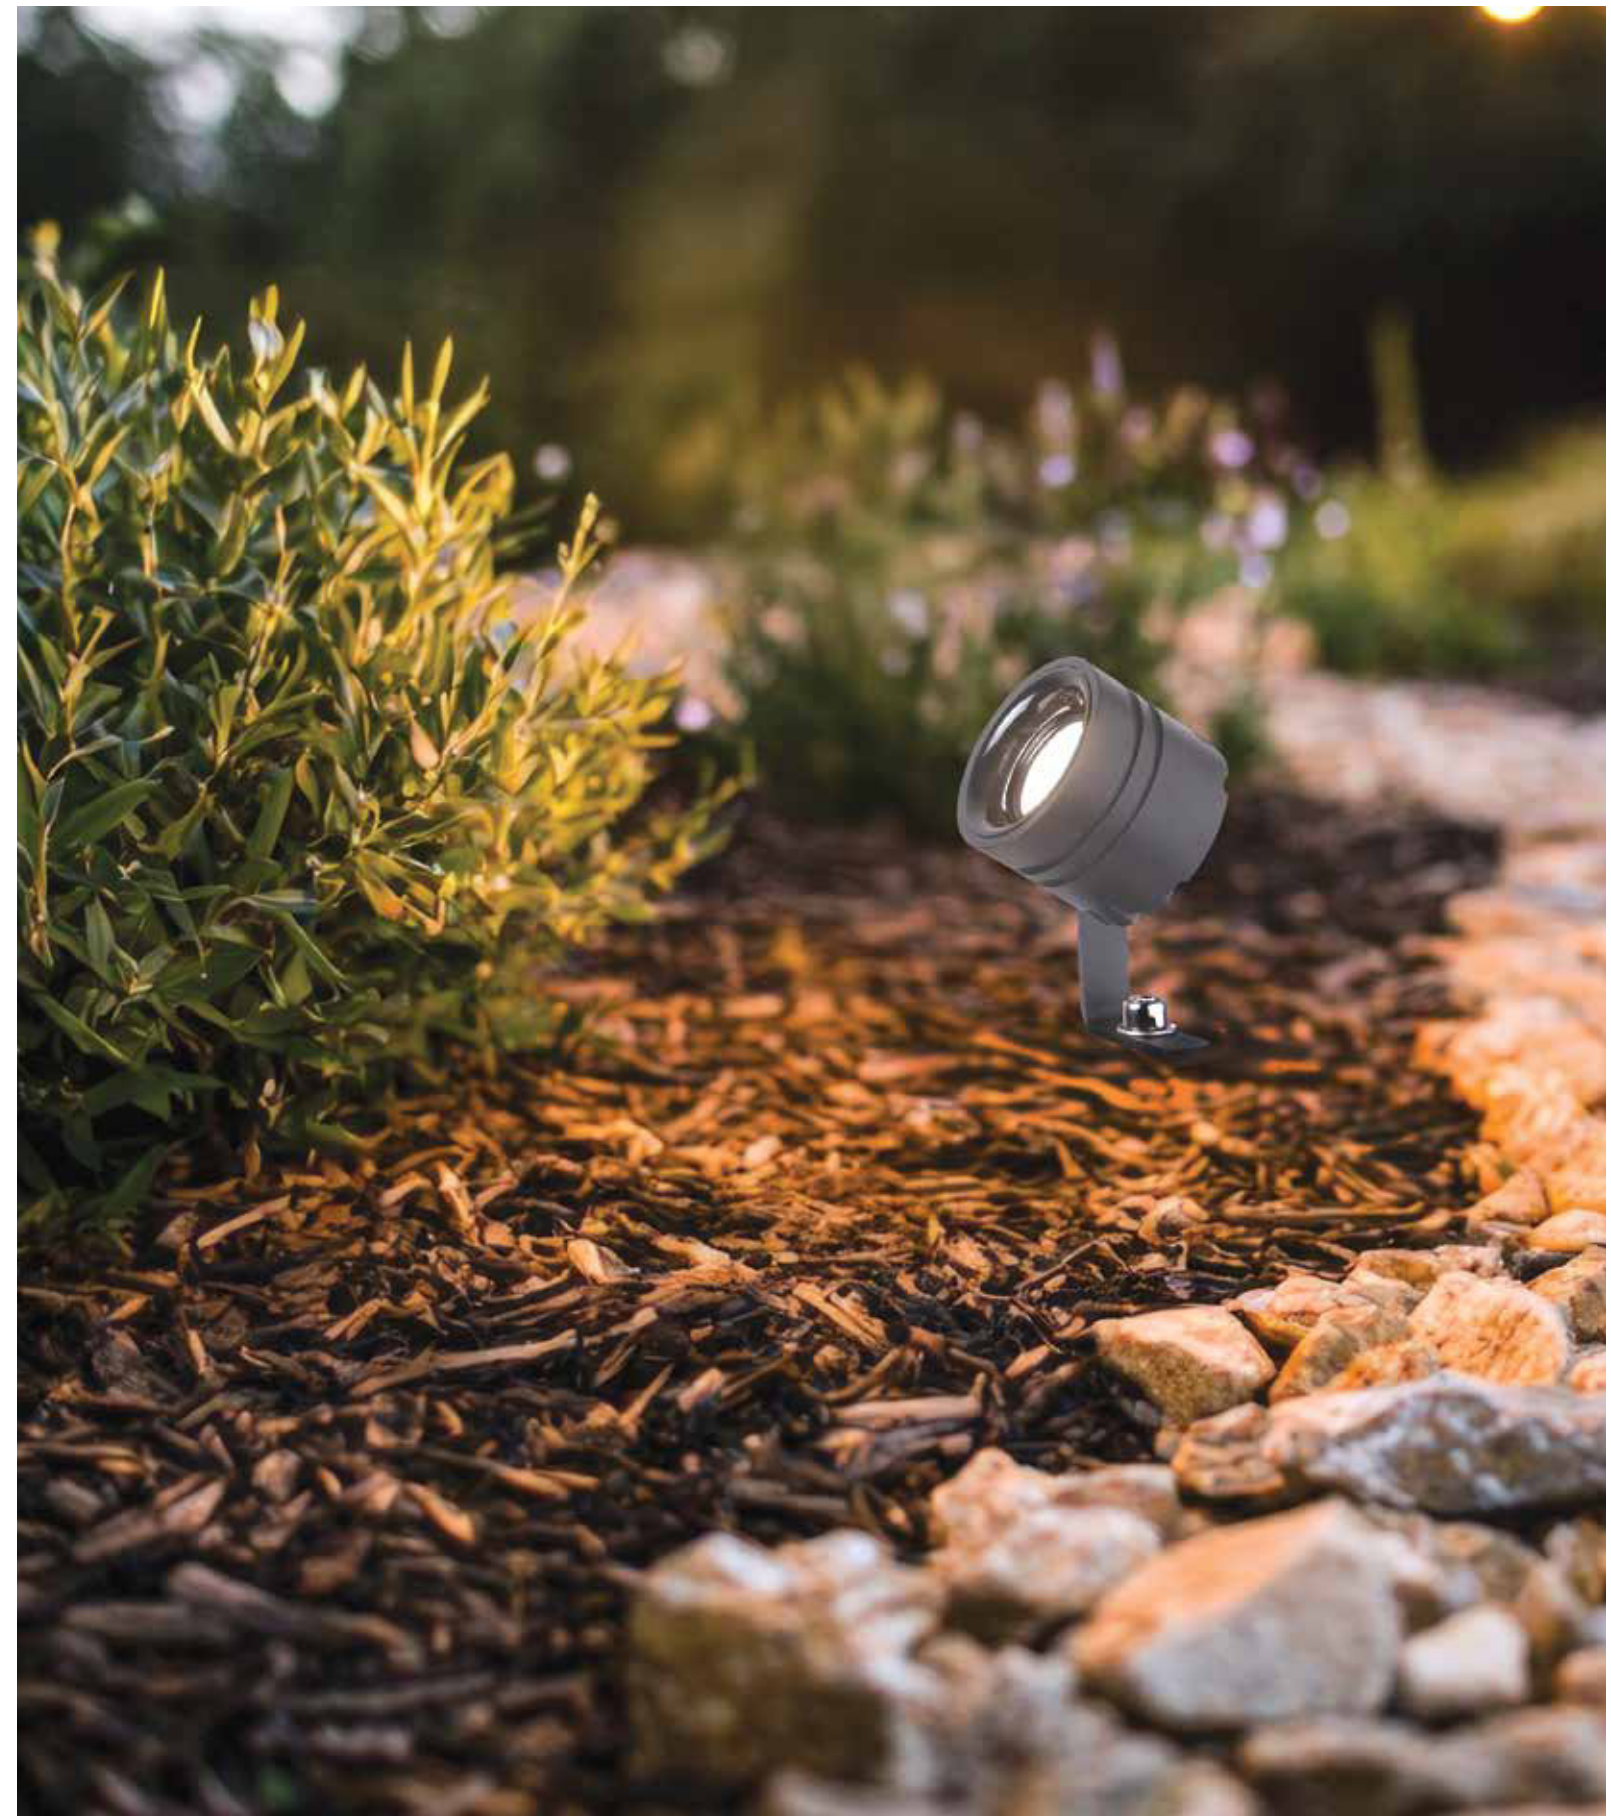

Power 3W
Input 24V
Color Temperature 3000K
Lumen 228Lm
Cri 90
IP 65
Dimensions L: 3cm W: 3.5cm H: 5cm
Beam Angle 36°
Material Aluminium - Tempered Glass
Special Feature 30cm Cable Available
Movable Spot
Spike Included
Recommended Driver LPH-18-24 (Not Included)
In Parallel Connection 1-5 pcs
Color Graphite / **Code E350**

Power 3W
Input 24V
Color Temperature 3000K
Lumen 228Lm
Cri 90
IP 65
Dimensions Ø: 3cm W: 3.5cm H: 5cm
Beam Angle 36°
Material Aluminium - Tempered Glass
Special Feature 30cm Cable Available
Movable Spot
Spike Included
Recommended Driver LPH-18-24 (Not Included)
In Parallel Connection 1-5 pcs
Color Graphite / **Code E349**

Driver
Power 18W
Input 220-240V, 50/60Hz
Output 24V
Dimensions L: 14cm W: 3cm H: 2.2cm
IP 67

Waterproof Connection Box 1in / 1out , 16A , 450V
IP 67
Color Black / **Code Z0800-BA**