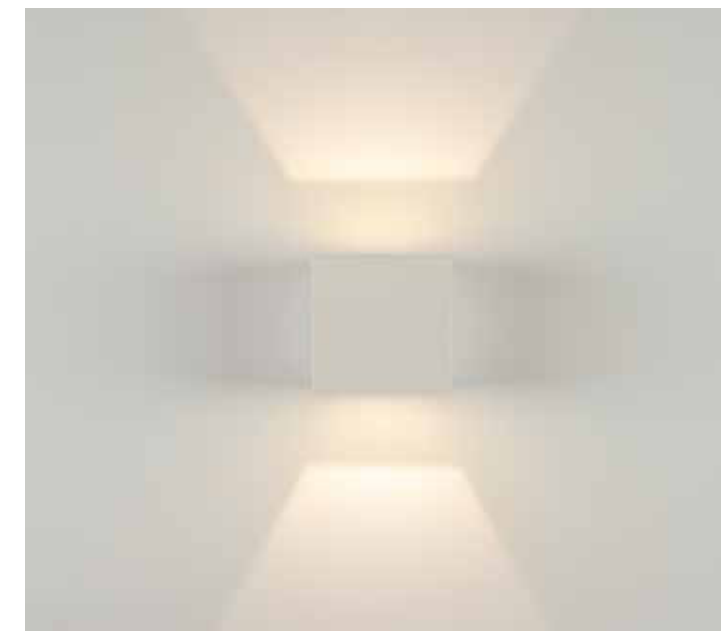

OUTDOOR LIGHTING | WALL

Power 2x 3W
Input 220-240V, 50/60Hz
Color Temperature 3000K
Lumen 480Lm
Cri 80
IP 54
Dimensions L: 6.5cm W: 11cm H: 17.5cm
Material Aluminium - Tempered Glass
Special Feature Up-Down Lighting
Color Graphite / **Code E135**
Color Sandy White / **Code E156**

Power 2x 3W
Input 220-240V, 50/60Hz
Color Temperature 3000K
Lumen 480Lm
Cri 80
IP 54
Dimensions L: 8.2cm W: 8cm H: 8cm
Material Aluminium - Tempered Glass
Special Feature Movable
Up-Down Lighting

Color Graphite / **Code E109**
Color Sandy White / **Code E159**