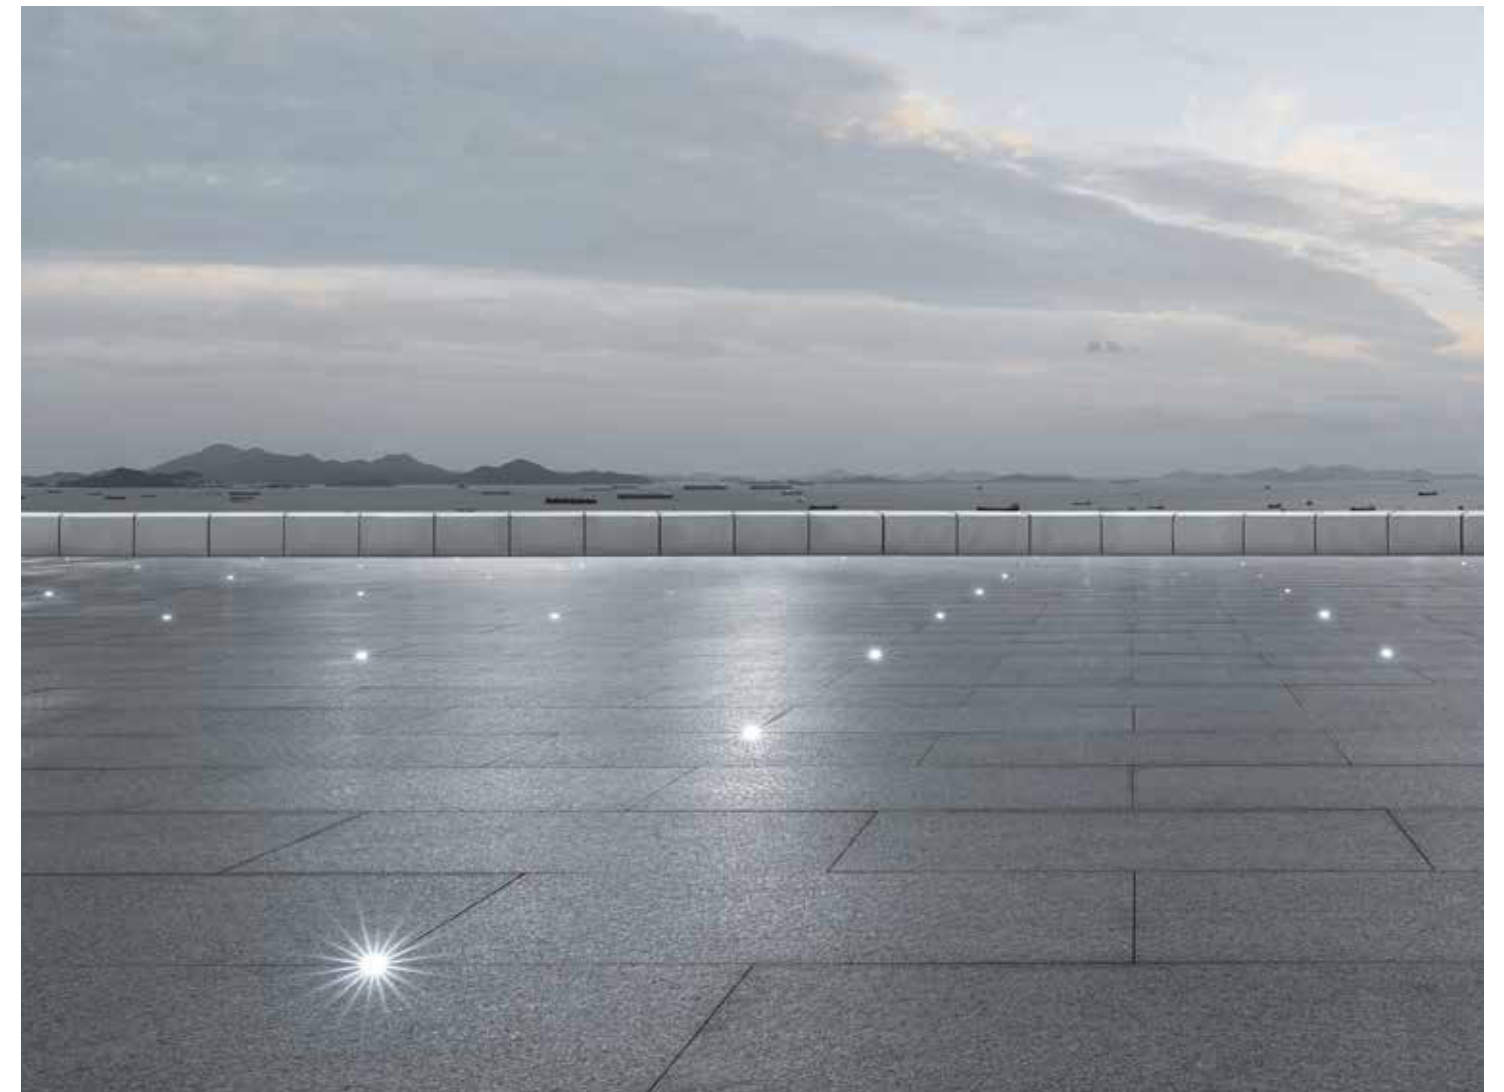

Power 0.2W
Input 24V
Color Temperature 3000K
Lumen 23Lm
Cri 80
IP 68
IK 10
Dimensions Ø: 1.5cm H: 3.5cm
Beam Angle 45°
Material Stainless Steel - Tempered Glass
Depth Required 11: 5cm
Special Feature 50cm Cable Available
Recommended Driver LPH-18-24 (Not Included)
In Parallel Connection 1-10 pcs

Color Stainless Steel / **Code E364**