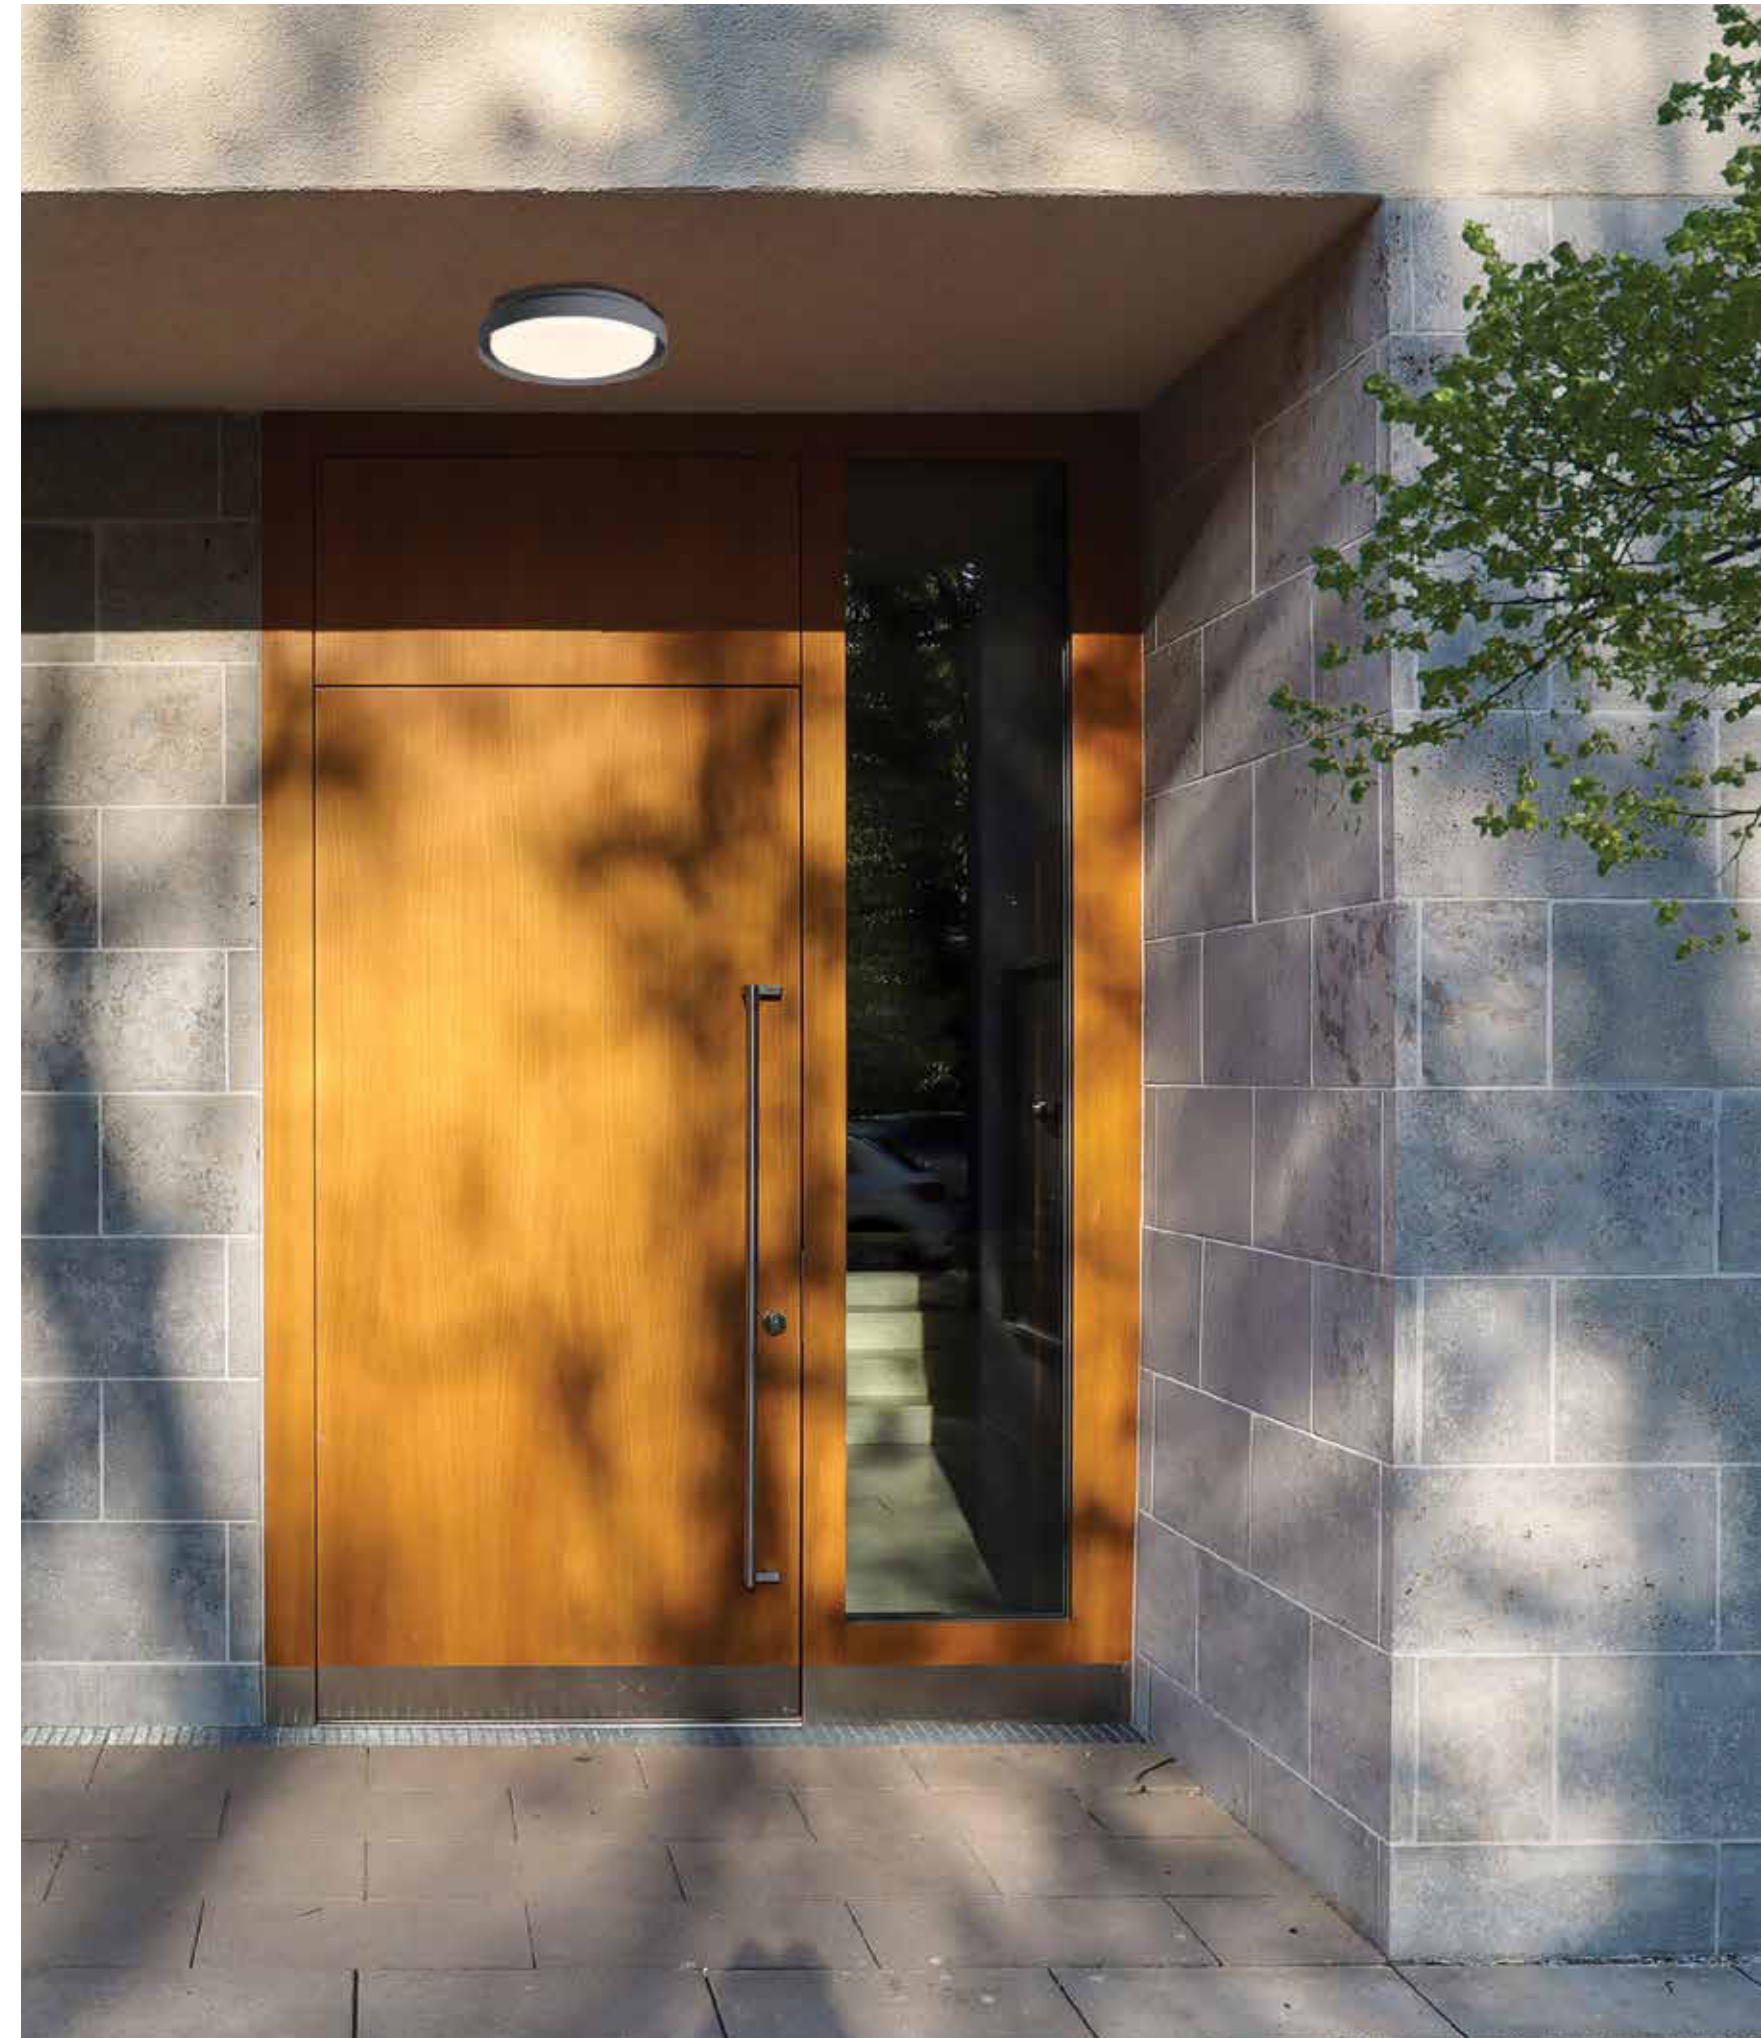

Power 20W
Input 220-240V, 50/60Hz
Color Temperature 3000K
Lumen 2041Lm
Cri 80
IP 65
Dimensions Ø: 27cm H: 7.5cm
Material Aluminium - PC Diffuser
Special Feature Driver Included
Color Sandy White / **Code E326**
Color Graphite / **Code E327**