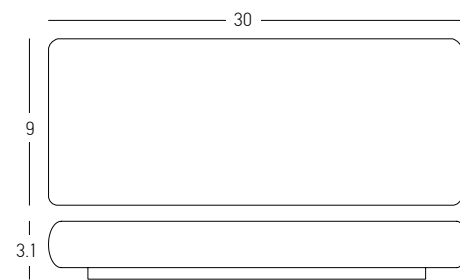

Power 2x 10W
Input 220-240V, 50/60Hz
Color Temperature 3000K
Lumen 1600Lm
Cri 80
IP 65
Dimensions L: 3.1cm W: 30cm H: 9cm
Material Aluminium - Tempered Glass
Special Feature Up-Down Lighting
Color Graphite / **Code E240**
Color Sandy White / **Code E240-W**