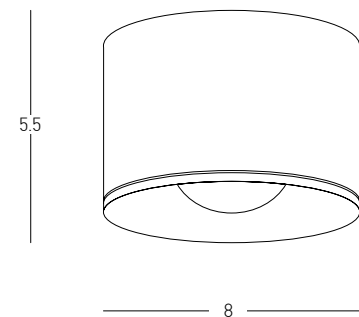

Power 12W
Input 220-240V, 50/60Hz
Color Temperature 4000K
Lumen 593Lm
Cri 90
IP 54
Dimensions Ø: 8cm H: 5.5cm
Beam Angle 120°
Material Aluminium
Color Sandy Black / **Code S131-4K**
Color Sandy White / **Code S132-4K**