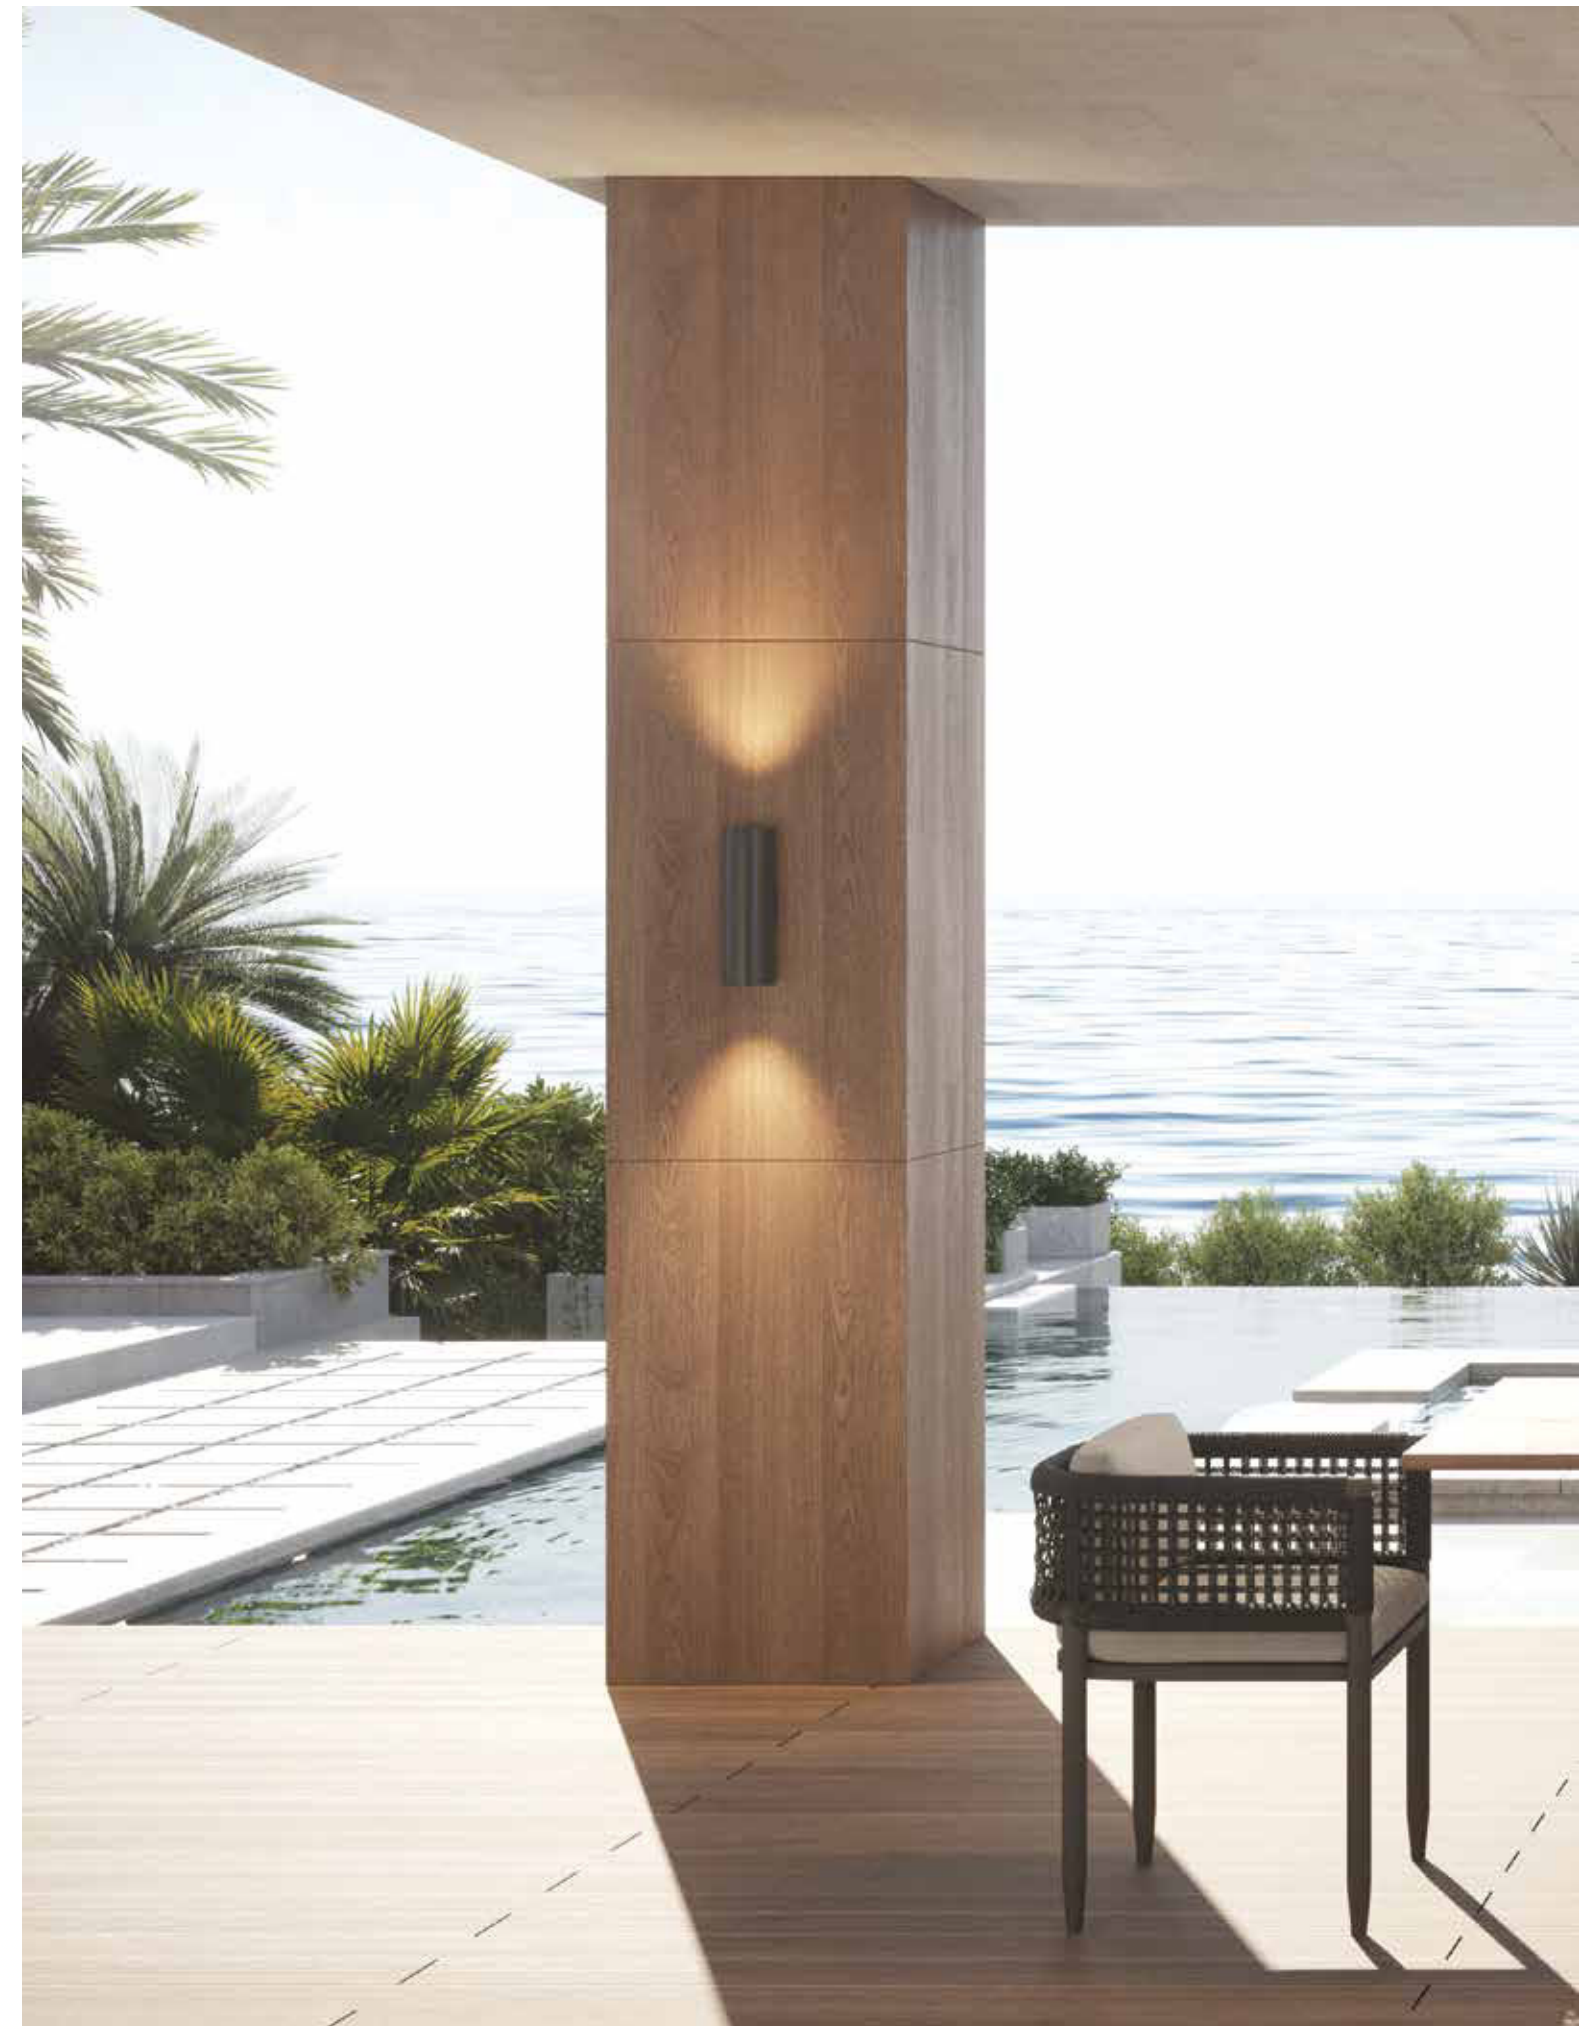

Bulb 1x GU10
Power 15W MAX
Input 220-240V, 50/60Hz
IP 54
Dimensions L: 9.2cm W: 6.5cm H: 9cm
Material Aluminium - Tempered Glass
Color Graphite / **Code E121**