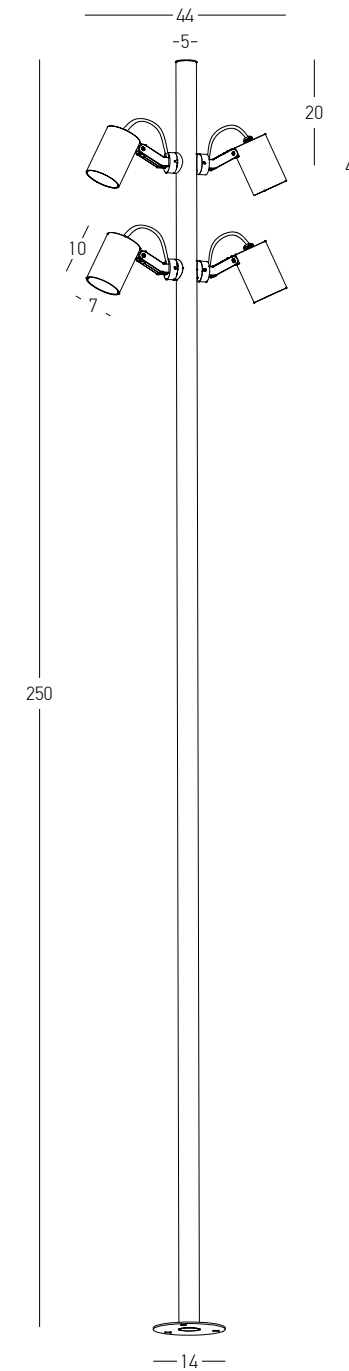

Wall to Floor - One Style
Seamless design connection across surfaces.

03. FLOOR & WALL

Power	35W
Input	220-240V, 50/60Hz
Color Temperature	3000K
Lumen	2148Lm
Cri	90
IP	65
Dimensions	L: 44cm W: 7cm H: 250cm
Spots	Ø: 7cm H: 10cm
Base	Ø: 14cm H: 0.5cm
Beam Angle	60°
Material	Aluminium
Special Feature	Tilt Up Down Spots
Color	Sandy Black / Code E406