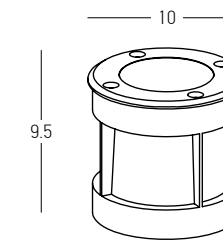

Power	6W
Input	220-240V, 50/60Hz
Color Temperature	3000K
Lumen	618Lm
Cri	80
IP	67
IK	8
Dimensions	Ø: 10cm H: 9.5cm
Beam Angle	36°
Material	Stainless Steel - Tempered Glass
Depth Required	12cm
Recessed Mounting Box	Included
Special Feature	Driver Included
Color	Stainless Steel / Code E189