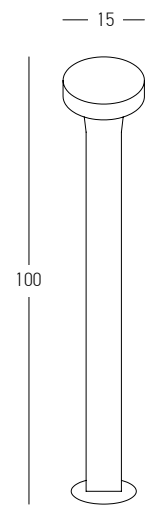

Power 12W
Input 220-240V, 50/60Hz
Color Temperature 3000K
Lumen 920Lm
Cri 80
IP 54
Dimensions Ø: 15cm L: 5.5cm
Material Aluminium - PC Diffuser
Color Graphite / **Code E237**

Power 11W
Input 220-240V, 50/60Hz
Color Temperature 3000K
Lumen 792Lm
Cri 80
IP 65
Dimensions Ø: 15cm H: 100cm
Material Aluminium - PC Diffuser
Color Graphite / **Code E249**