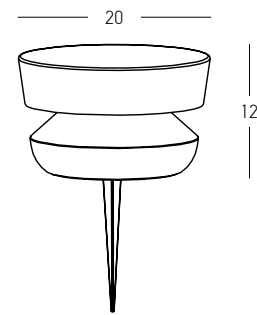

Power 7W
Input 24V
Color Temperature 3000K
Lumen 135Lm
Cri 90
IP 65
Dimensions Ø: 20cm H: 12cm
Material Concrete - Glass
Special Feature Spike & Base Included
Recommended Driver LPV-35-24 (Not Included)
In Parallel Connection 1-4pcs
Color Natural Concrete / **Code E479**