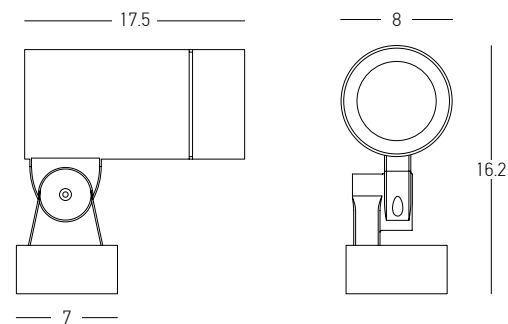

Bulb 1x GU10
Power 11W MAX
Input 220-240V, 50/60Hz
IP 65
Dimensions Ø: 8cm L: 14.3cm
Base Ø: 7cm
Material Aluminium - Tempered Glass
Special Feature Tilt Up-Down
Color Graphite / **Code E236**

Power 15W
Input 220-240V, 50/60Hz
Color Temperature 3000K
Lumen 1243Lm
Cri 80
IP 65
Dimensions Ø: 8cm L: 16.2cm
Base Ø: 7cm
Beam Angle 32°
Material Aluminium - Tempered Glass
Special Feature Tilt Up-Down
Color Graphite / **Code E235**

Power 15W
Input 220-240V, 50/60Hz
Color Temperature 3000K
Lumen 1243Lm
Cri 80
IP 65
Dimensions Ø: 8cm L: 16.2cm
Base Ø: 7cm
Beam Angle 12°
Material Aluminium - Tempered Glass
Special Feature Tilt Up-Down
Color Graphite / **Code E235-12D**