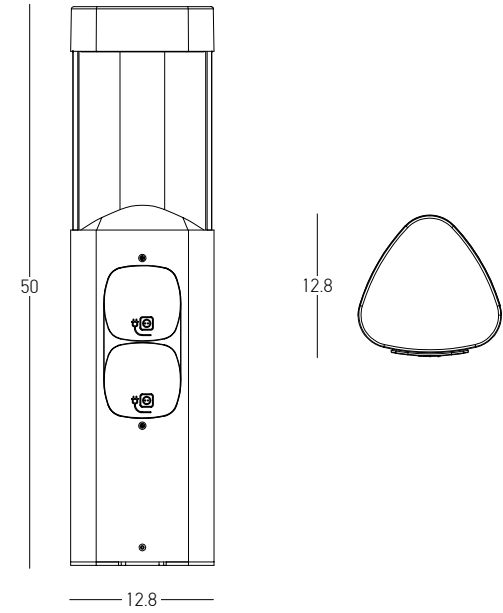

Power	7W
Input	220-240V, 50/60Hz
Color Temperature	3000K
Lumen	639Lm
Cri	80
IP	54
Dimensions	L: 12.8cm W: 12.8cm H: 50cm
Material	Aluminium - PC Diffuser
Special Feature	2 European Sockets 220-240V
Color	Graphite / Code E354