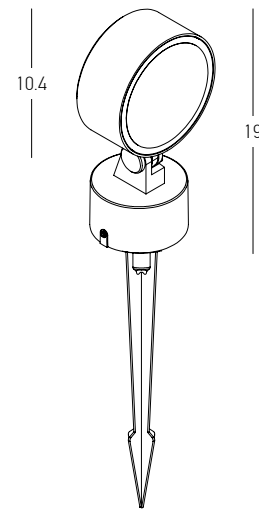

Power 10W
Input 220-240V, 50/60Hz
Color Temperature 3000K
Lumen 779Lm
Cri 90
IP 65
Dimensions Ø: 7.1cm H: 15.2cm
Base Ø: 6.3cm H: 4cm
Beam Angle 36°
Material Aluminium - Glass
Special Feature 30cm Cable Available
Movable Spot
Aluminium Spike Included
Driver Included

Color Green / **Code E472**

Power 25W
Input 220-240V, 50/60Hz
Color Temperature 3000K
Lumen 1860Lm
Cri 90
IP 65
Dimensions Ø: 10.4cm H: 19cm
Base Ø: 7.5cm H: 4cm
Beam Angle 24°
Material Aluminium - Glass
Special Feature 30cm Cable Available
Movable Spot
Aluminium Spike Included
Driver Included

Color Green / **Code E473**