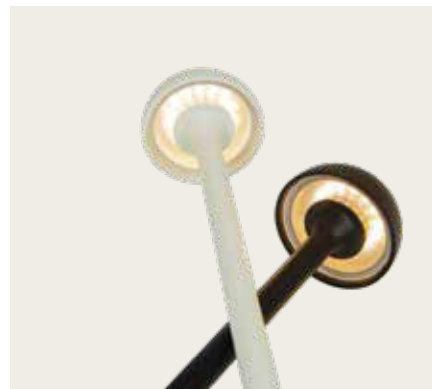

White AC-DC Adaptor for Portable Light

Input 220-240V, 50/60Hz
 Output 5V, 1A
 Color White / **Code E099**

Power 2W
 Input 3.7V DC
 Battery 1800 MAH
 Color Temperature 3000K
 Lumen 124Lm
 Cri 80
 IP 54
 Dimensions Ø: 12cm H: 32cm
 Shade Ø: 5cm H: 2.6cm
 Touch Dimming ☉
 Material Metal - Aluminium - PC Frosted
 Special Feature Portable Table Lamp
 USB Cable & Adaptor Included
 Power-Off Memory Function
 Working Time
 100% of Light - 7H
 50% of Light - 14H
 10% of Light - 70H
 Charging Time 4.5H
 Color Sandy Black / **Code E314**
 Color Sandy White / **Code E313**