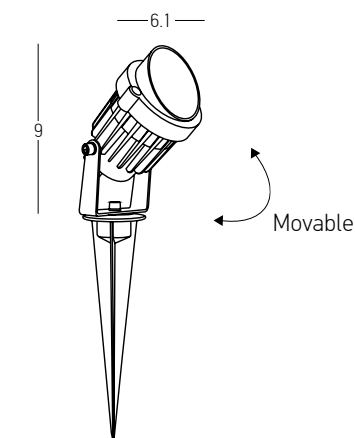

Power 5W
Input 220-240V, 50/60Hz
Color Temperature 3000K
Lumen 380Lm
Cri 80
IP 65
Dimensions Ø: 6.1cm H: 9cm
Beam Angle 36°
Material Aluminium - Tempered Glass
Special Feature 20cm Cable Available
Movable Spot
Spike Included
Color Graphite / **Code E153**