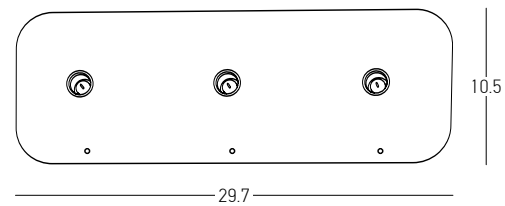

White AC-DC Adaptor for Portable Light

Input 220-240V, 50/60Hz
 Output 5V, 1A
 Color White / **Code E099**

Power 2W
 Input 5V DC
 Battery 1800 MAH
 Color Temperature 2700K, 4000K, 6500K
 Lumen 124Lm
 Cri 80
 IP 44
 Dimensions Ø: 8.6cm H: 26cm
 Shade Ø: 8.6cm H: 4.7cm
 Touch Dimming ☉
 Material Metal - Aluminium - PC Diffuser
 Special Feature Portable Table Lamp
 USB Cable Included
 Power-Off & Brightness Memory Function
 Working Time 100% of Light - 6H
 50% of Light - 11.5H
 10% of Light - 60H
 Charging Time 4H
 Color Sand / **Code E488**
 Color Sandy Milk Tea / **Code E489**
 Color Sandy Green / **Code E490**