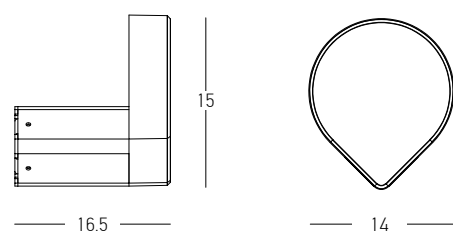

*Power sockets operate only when the light is switched on.

Power 13W
 Input 220-240V, 50/60Hz
 Color Temperature 3000K
 Lumen 1035Lm
 Cri 80
 IP 65
 Dimensions L: 19.5cm W: 14cm H: 50cm
 Beam Angle 120°
 Material Aluminium - PC Diffuser
 Color Graphite / **Code E357**