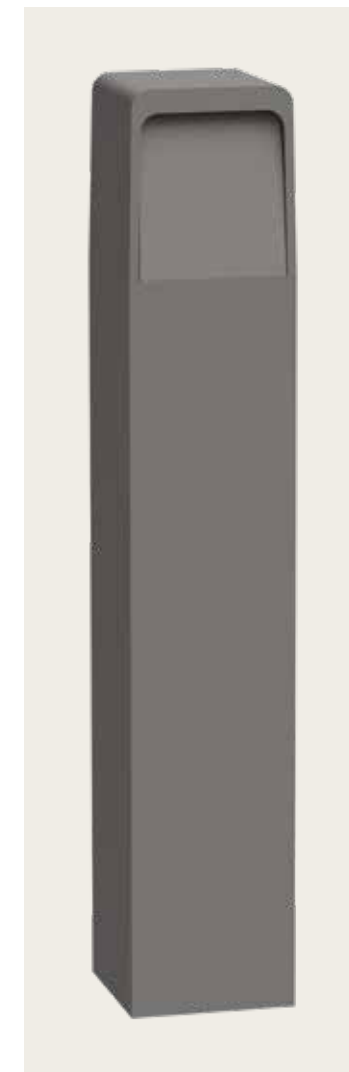

Power 13W
Input 220-240V, 50/60Hz
Color Temperature 3000K
Lumen 767Lm
Cri 80
IP 65
Dimensions L: 9cm W: 9cm H: 50cm
Material Aluminium
Special Feature Double Sided Lighting
Color Graphite / **Code E351**