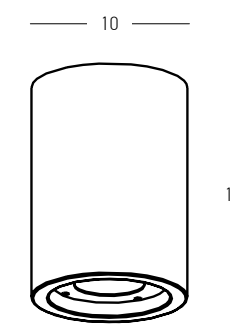

Bulb	1x GU10 LED
Power	9W MAX
Input	220-240V, 50/60Hz
IP	54
Dimensions	Ø: 10cm H: 14cm
Material	Concrete - Metal
Color	Natural Concrete / Code E480