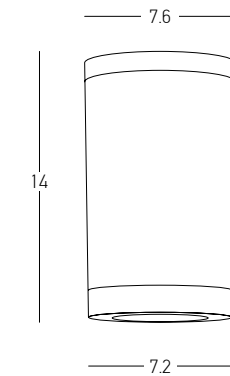

Bulb 1x GU10 LED
Power 7W MAX
Input 220-240V, 50/60Hz
IP 54
Dimensions Ø: 6cm H: 10.5cm
Material Aluminium - Glass Diffuser
Color Sandy Black / **Code E219**
Color Sandy White / **Code E220**