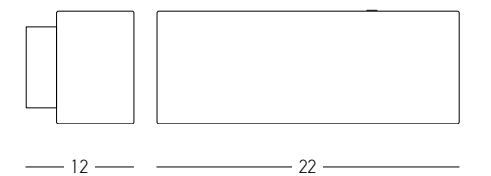

Power 2x 13.5W
Input 220-240V, 50/60Hz
Color Temperature 3000K
Lumen 1359Lm
Cri 80
IP 65
Dimensions L: 10.6cm W: 22cm H: 9cm
Material Aluminium - Tempered Glass
Special Feature Up-Down Lighting
Color Dark Grey / **Code E261**
Color Dark Brown / **Code E262**

Bulb 1x E27
Power 18W MAX
Input 220-240V, 50/60Hz
IP 44
Dimensions L: 12cm W: 22cm H: 9cm
Material Aluminium - Tempered Glass
Special Feature Up-Down Lighting
Color Graphite / **Code E146**