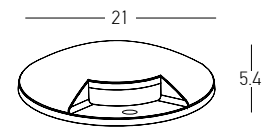

Power 5W
Input 220-240V, 50/60Hz
Color Temperature 3000K
Lumen 228Lm
Cri 80
IP 67
IK 10
Dimensions Ø: 21cm H: 5.4cm
Material Aluminium - Clear PC Diffuser
Special Feature Surface Ground
Driver Included

Color Grey / **Code E462**