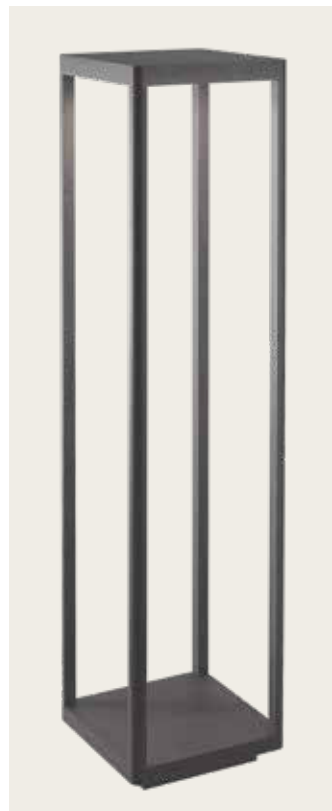

Power 9W
 Input 220-240V, 50/60Hz
 Color Temperature 3000K
 Lumen 704Lm
 Cri 80
 IP 54
 Dimensions L: 18cm W: 18cm H: 80cm
 Material Aluminium - Tempered Glass
 Color Graphite / **Code E204**

Power	3W
Input	220-240V, 50/60Hz
Color Temperature	3000K
Lumen	390Lm
Cri	80
IP	54
Dimensions	L: 18cm W: 18cm H: 51
Switch	1 Switch On/Off
Material	Aluminium - Tempered Glass
Special Feature	Solar Panel Portable Lamp USB Cable Included
Color	Graphite / Code E302