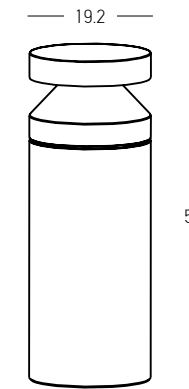

Concrete Glow - Natural Flow
Rugged elegance for unique outdoor space.

02. CONCRETE

Power 20W
 Input 220-240V, 50/60Hz
 Color Temperature 3000K
 Lumen 509Lm
 Cri 90
 IP 65
 Dimensions Ø: 19.2cm H: 97cm
 Base Ø: 19.2cm H: 0.3cm
 Material Concrete - Metal - Glass
 Color Natural Concrete / **Code E478**

Power 20W
 Input 220-240V, 50/60Hz
 Color Temperature 3000K
 Lumen 509Lm
 Cri 90
 IP 65
 Dimensions Ø: 19.2cm H: 52cm
 Base Ø: 19.2cm H: 0.3cm
 Material Concrete - Metal - Glass
 Color Natural Concrete / **Code E477**

Power 15W
 Input 220-240V, 50/60Hz
 Color Temperature 3000K
 Lumen 414Lm
 Cri 90
 IP 65
 Dimensions Ø: 19.2cm L: 21.5cm H: 24cm
 Base W: 12cm H: 5cm
 Material Concrete - Metal - Glass
 Color Natural Concrete / **Code E474**