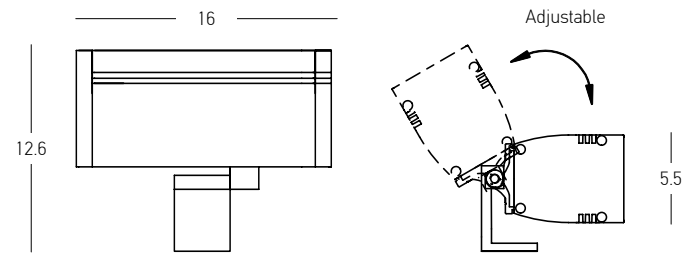

Power 9W
Input 220-240V, 50/60Hz
Color Temperature 3000K
Lumen 420Lm
Cri 80
IP 65
Dimensions L: 16cm W: 5.5cm H: 12.6cm
Beam Angle 15°
Material Aluminium - Glass
Special Feature Honeycomb Included
Driver Included
120° Adjustable Angle
Connect 8pcs MAX
Color Graphite / **Code E495**

Connectors Male & Female for E495, E496 & E497
Cable 25cm
Input 220-240V
IP 66
Color Black / **Code CNCTR 6**