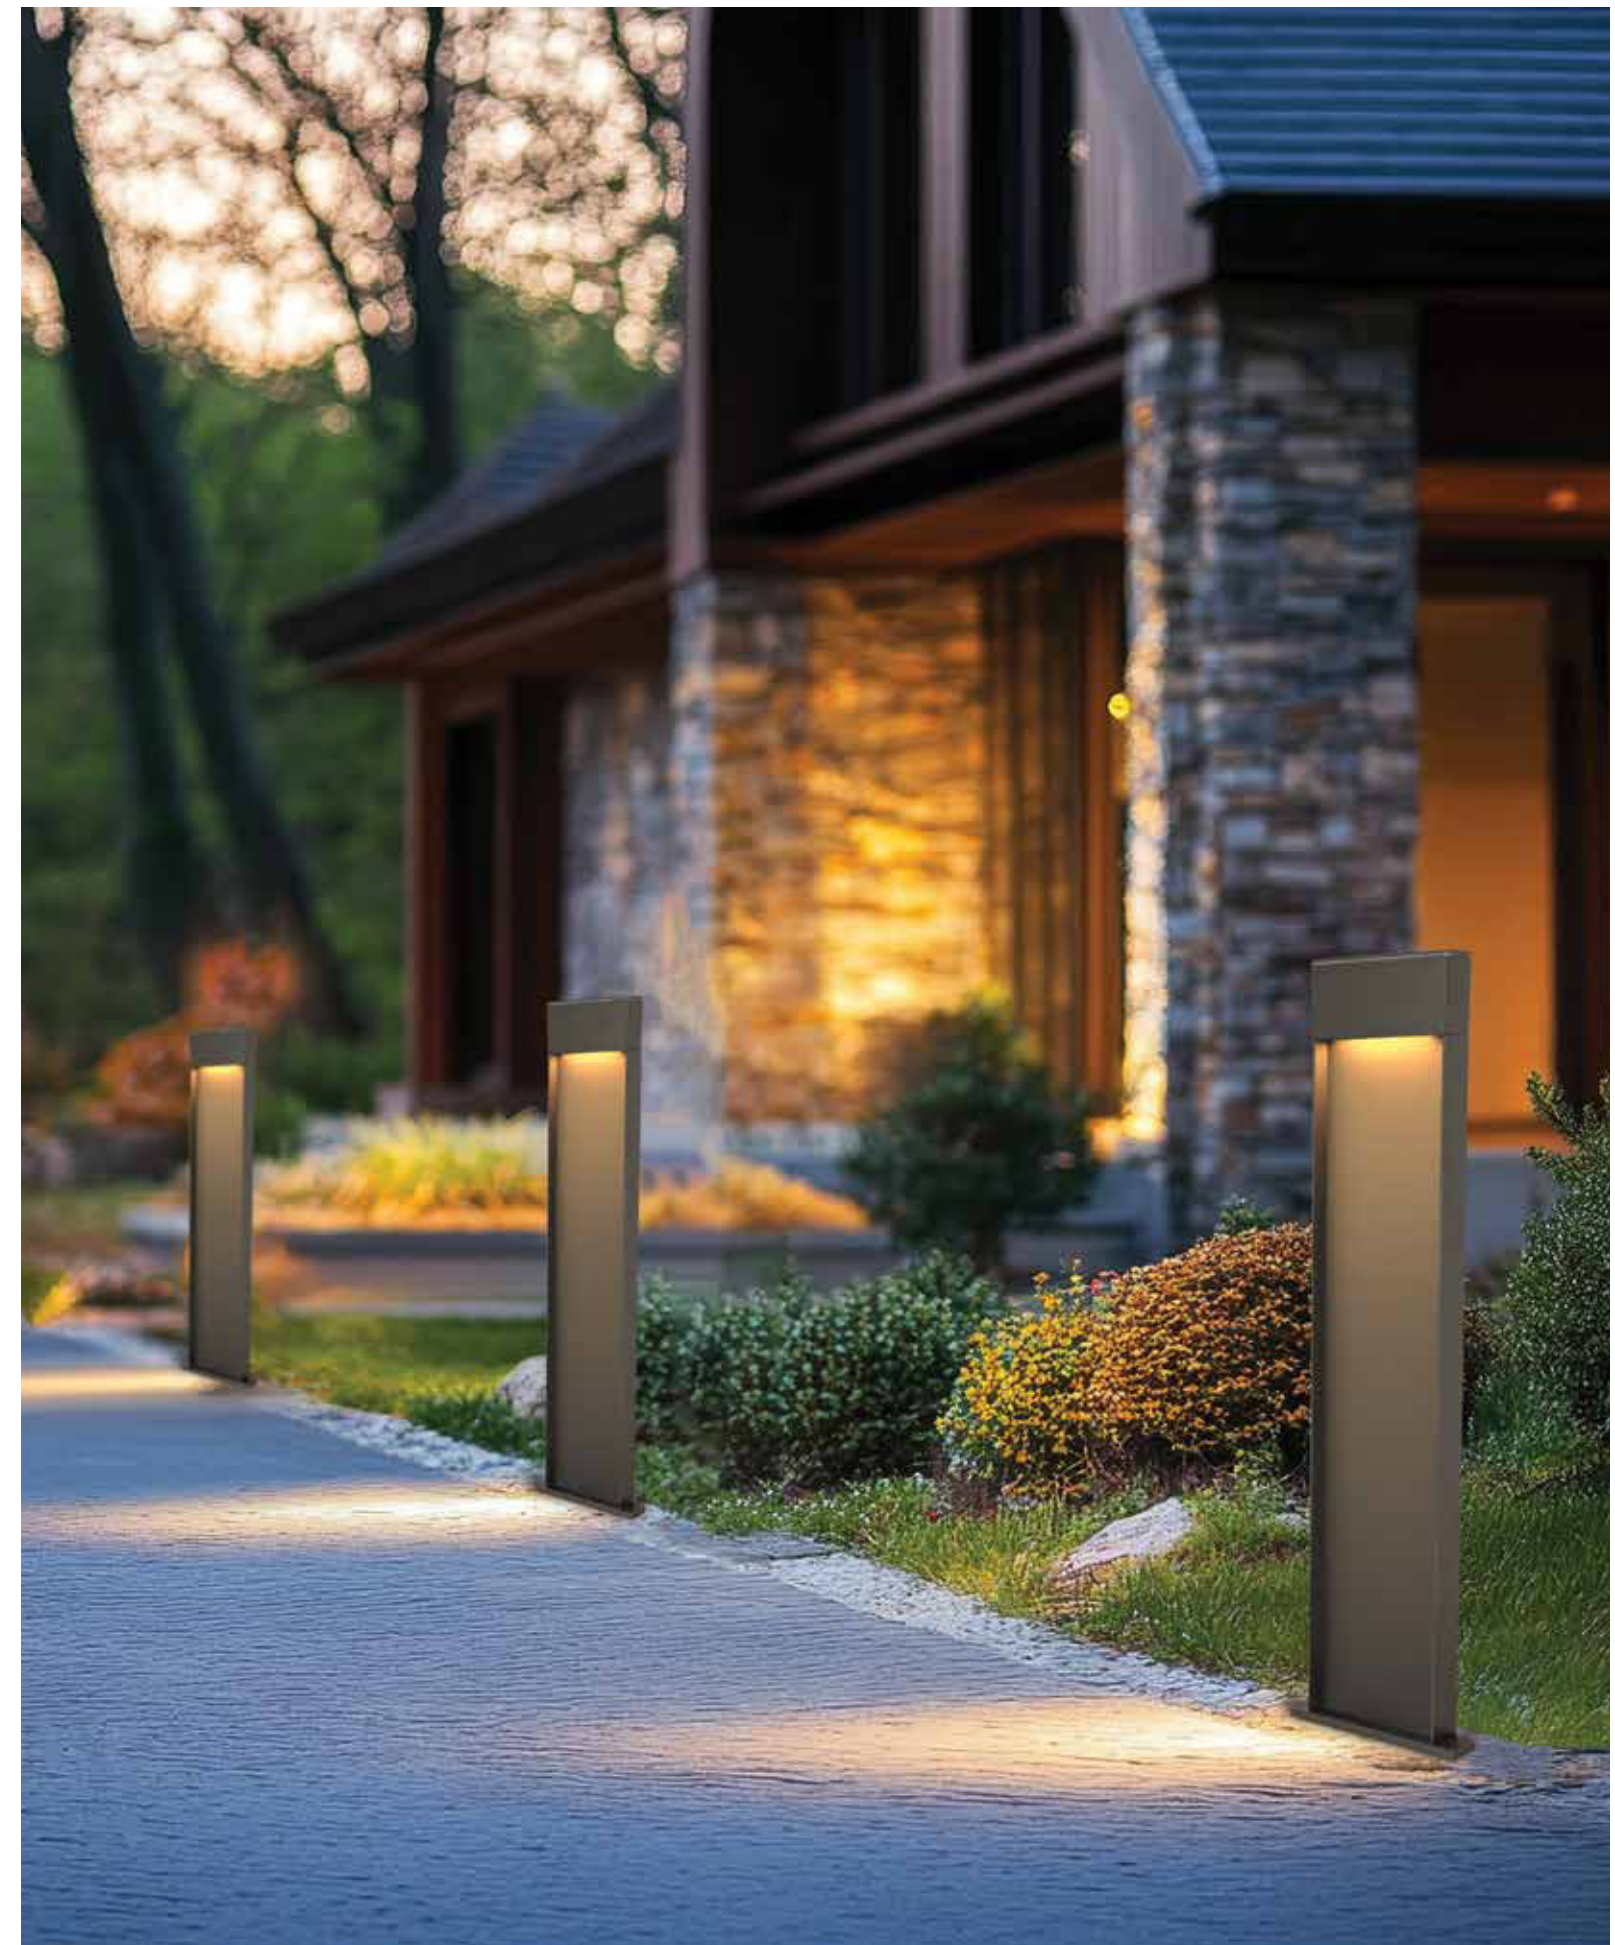

Power 6.5W
Input 220-240V, 50/60Hz
Color Temperature 3000K
Lumen 316Lm
Cri 80
IP 65
Dimensions L: 4.3m W: 16cm H: 75cm
Base L: 4.3m W: 20.8cm H: 1cm
Material Aluminium - Glass
Color Graphite / **Code E447**