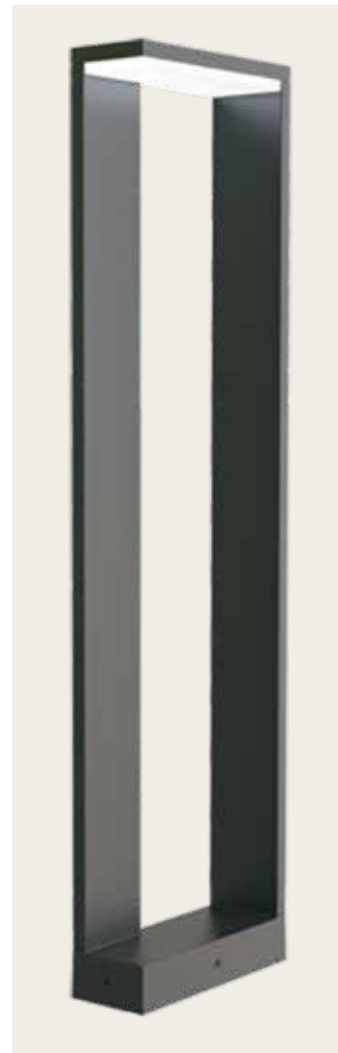

Power 9W
Input 220-240V, 50/60Hz
Color Temperature 3000K
Lumen 653Lm
Cri 80
IP 54
Dimensions L: 15cm W: 5.5cm H: 78cm
Material Aluminium - PC Diffuser
Color Graphite / **Code E208**