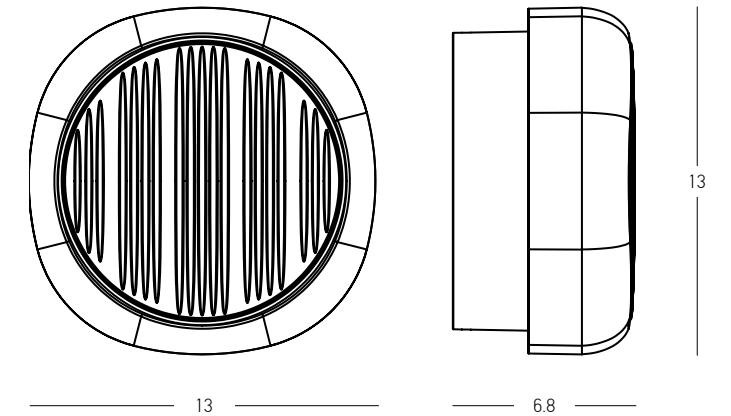

Power	12W
Input	220-240V, 50/60Hz
Color Temperature	3000K
Lumen	885Lm
Cri	90
IP	65
Dimensions	L: 6.8cm W: 13cm H: 13cm
Beam Angle	120°
Dimmable Triac	☉
Material	Aluminium - Acrylic - Glass
Color	White-Sandy Black Base / Code E491
Color	Champagne-Sandy Black Base / Code E492
Color	Green-Sandy Black Base / Code E493