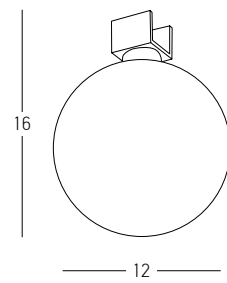

Power 9W
Input 48V
Color Temperature 3200K
Lumen 438Lm
Cri 80
IP 65
Dimmable DALI ☐
Dimensions Ø: 12cm H: 16cm
Material Aluminium - Opal Diffuser
Special Feature Does Not Operate Independently, Must Be Mounted On E386, E387 & E388
Color Opal-Sandy Black Adaptor / **Code E501**