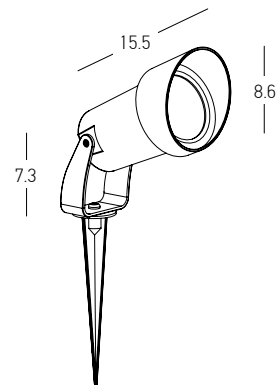

Bulb 1x GU10 LED
 Power 7W MAX
 Input 220-240V, 50/60Hz
 IP 54
 Dimensions Ø: 8.6cm L: 15.5cm H: 7.3cm
 Material ABS - Tempered Glass
 Special Feature 30cm Cable Available
 Movable Spot
 Spike Included
 Color Black / **Code E310**