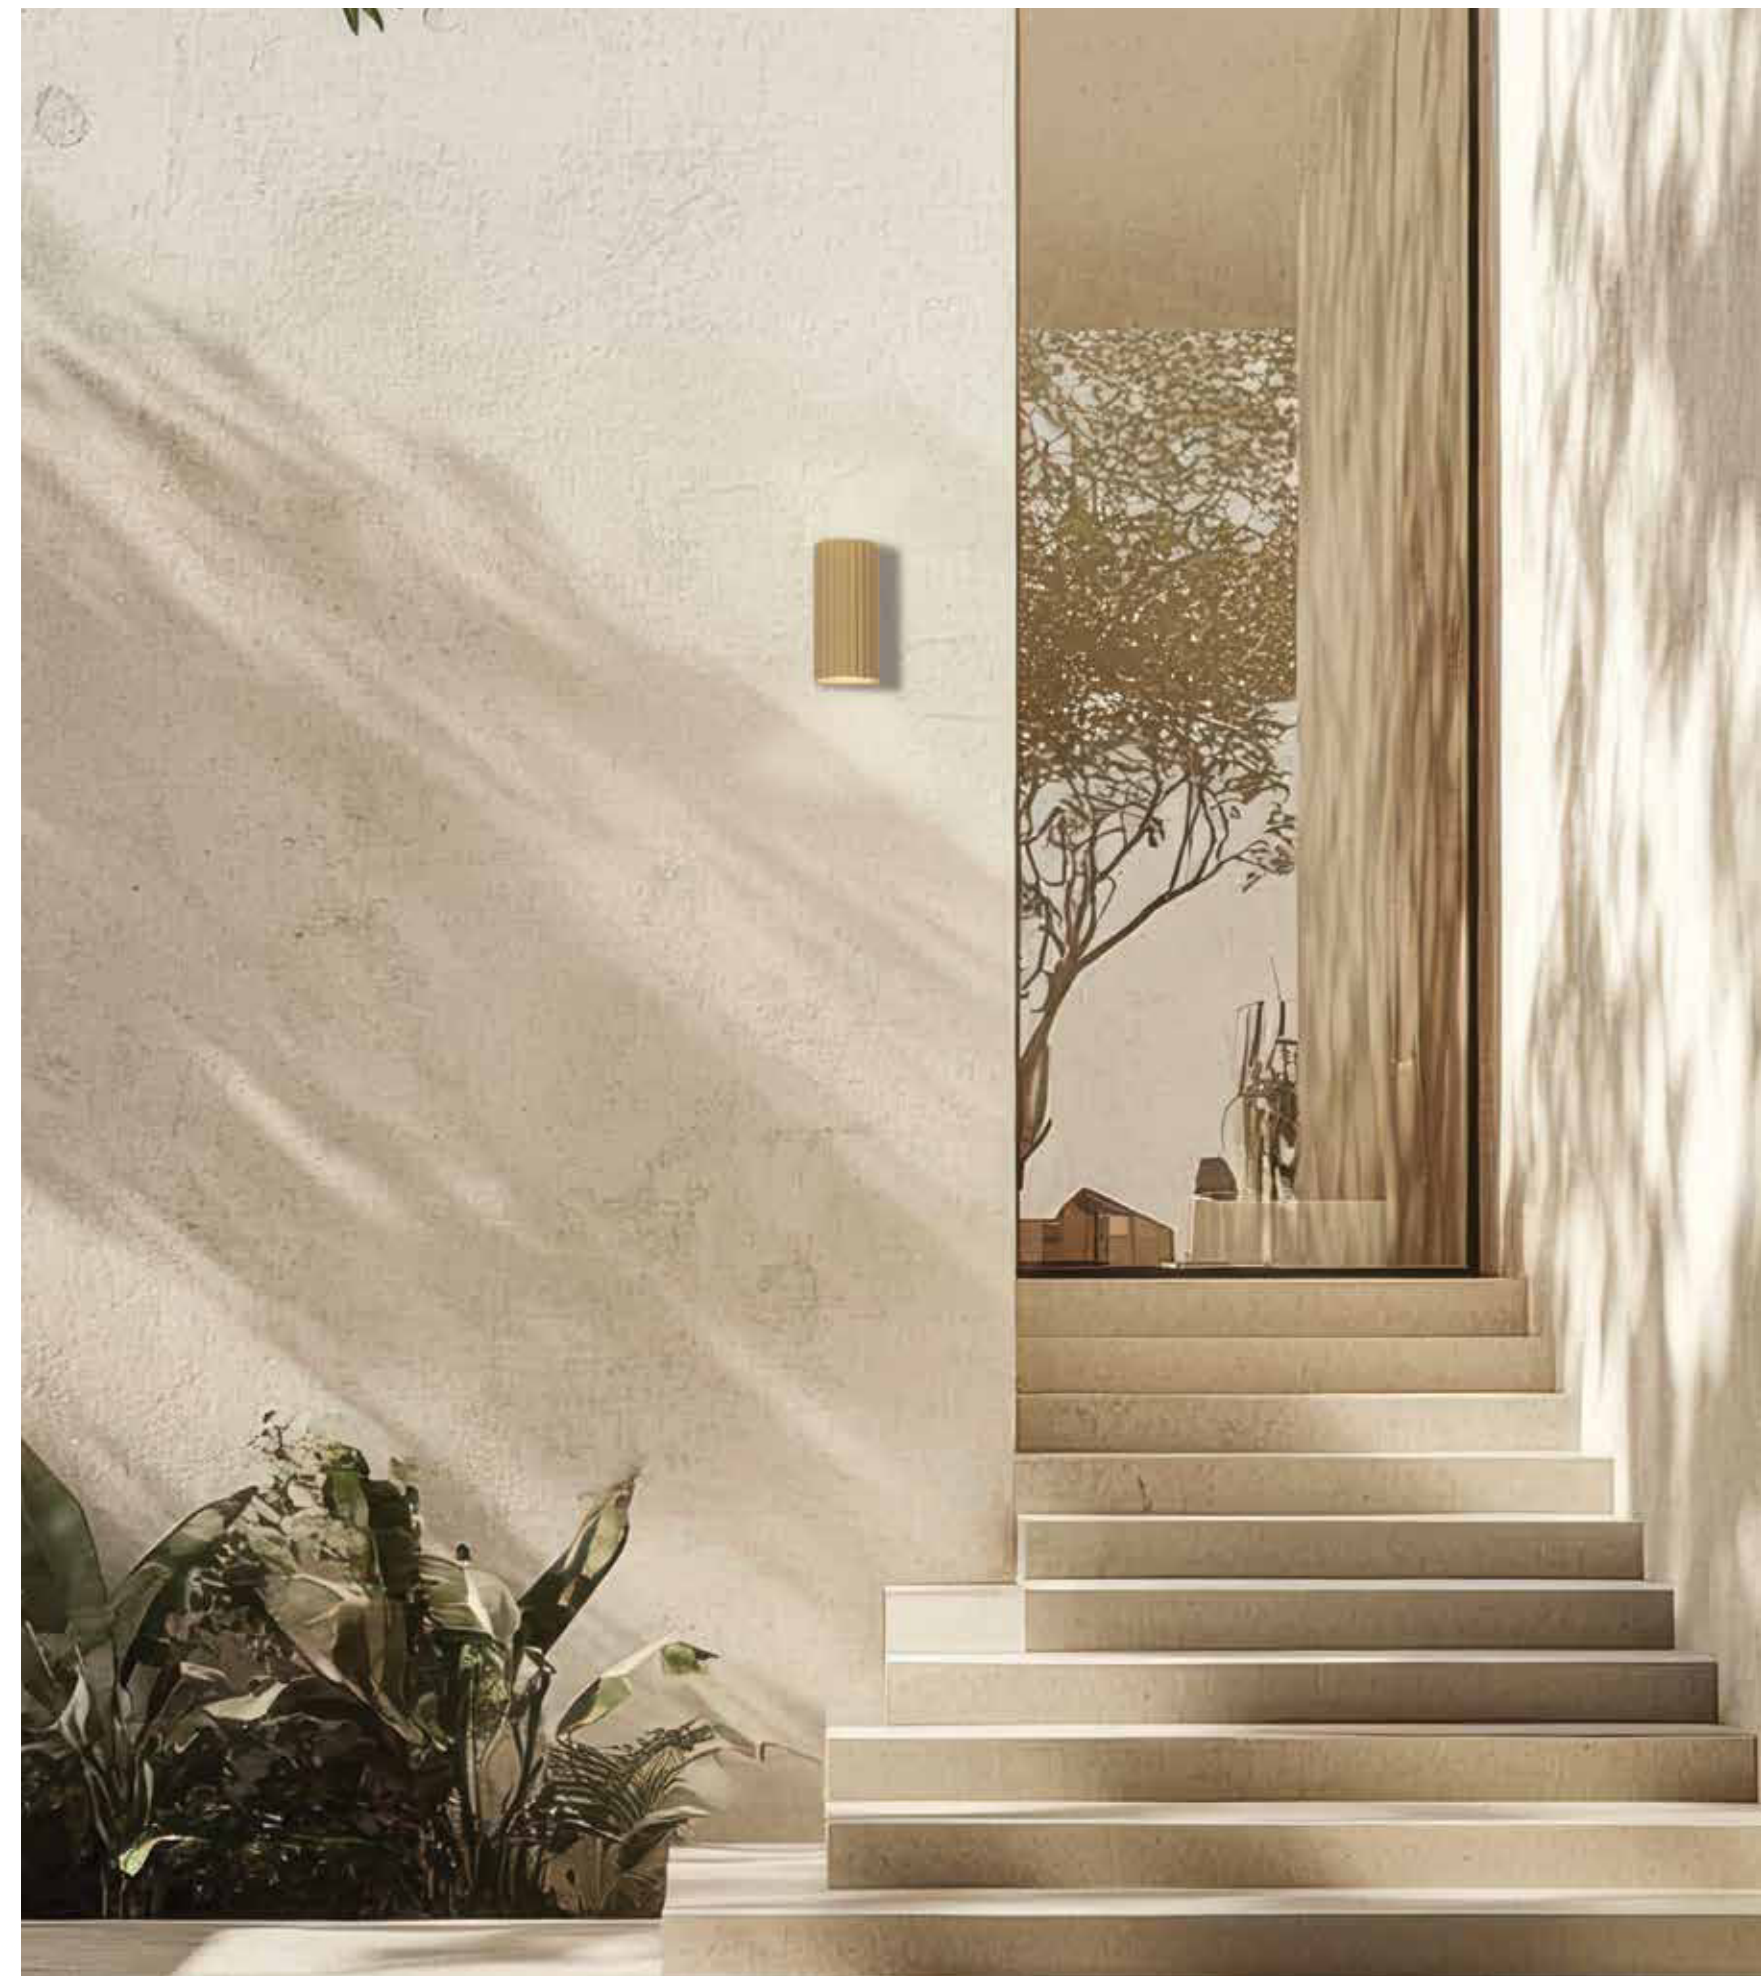

Power 3W
Input 220-240V, 50/60Hz
Color Temperature 3000K
Lumen 191Lm
Cri 85
IP 54
Dimensions L: 9cm W: 7.6cm H: 12cm
Material Aluminium - Glass
Color Grey Beige / **Code E419**

Power 2x 3W
Input 220-240V, 50/60Hz
Color Temperature 3000K
Lumen 405Lm
Cri 85
IP 54
Dimensions L: 9cm W: 7.6cm H: 16cm
Material Aluminium - Glass
Special Feature Up-Down Lighting
Color Grey Beige / **Code E420**