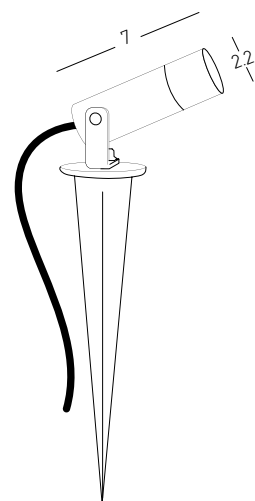

Driver
 Power 18W
 Input 220-240V, 50/60Hz
 Output 24V
 Dimensions L: 14cm W: 3cm H: 2.2cm
 IP 67

Waterproof Connection Box 1in / 1out , 16A , 450V
 IP 67
 Color Black / **Code Z0800-BA**

Power 2.3W
 Input 3.2V, 700mA
 Color Temperature 2700K
 Lumen 130Lm
 Cri 80
 IP 54
 Dimensions Ø: 2.2cm L: 7cm H: 3.2cm
 Beam Angle 40°
 Material Brush
 Special Feature 60cm Cable Available
 Movable Spot
 Spike Included
 Recommended Driver V350-1050 (Not Included)
 In Series Connection 1-9 pcs
 Color Natural Brush / **Code E403**