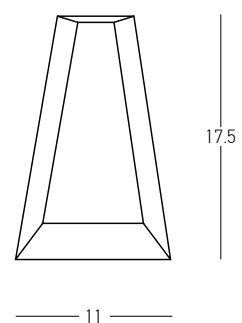

OUTDOOR LIGHTING | WALL

Power 2x 3W
Input 220-240V, 50/60Hz
Color Temperature 3000K
Lumen 480Lm
Cri 80
IP 54
Dimensions L: 6.5cm W: 11cm H: 17.5cm
Material Aluminium - Tempered Glass
Special Feature Up-Down Lighting
Color Graphite / **Code E135**
Color Sandy White / **Code E156**

Power 2x 3W
Input 220-240V, 50/60Hz
Color Temperature 3000K
Lumen 480Lm
Cri 80
IP 54
Dimensions L: 8.2cm W: 8cm H: 8cm
Material Aluminium - Tempered Glass
Special Feature Movable
Up-Down Lighting

Color Graphite / **Code E109**
Color Sandy White / **Code E159**