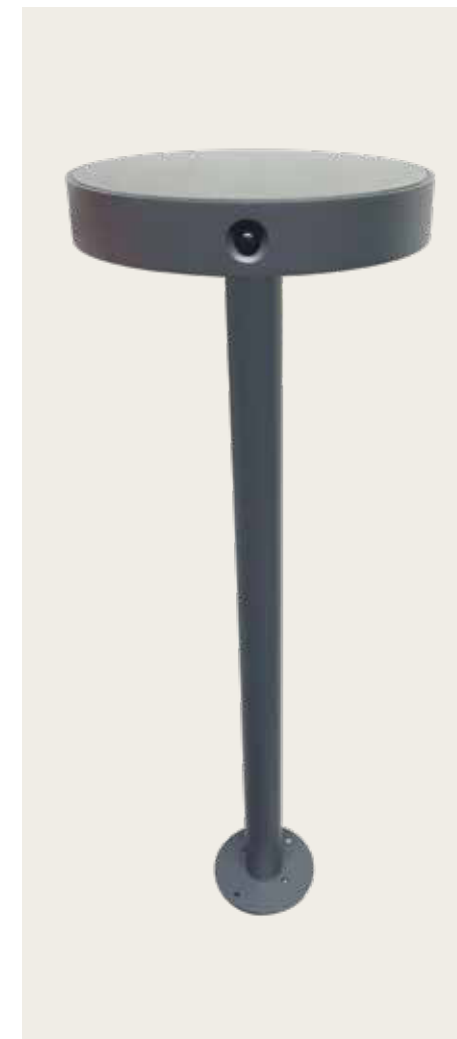

Power	2W
Input	3.7V
Battery	2200 MAH
Color Temperature	3000K
Lumen	85Lm
Cri	80
IP	54
Dimensions	Ø: 16cm H: 49cm
Material	Aluminium - PC Diffuser
Special Feature	Solar Panel 3 Lighting Modes Sense Distance 3 - 5m Base & Spike Included
Color	Graphite / Code E449

LIGHTING MODES OVERVIEW

Mode 1 • Dim + Motion Sensor

LED operates at 10% brightness when ambient light <20 lux. Upon Motion detection, brightness increases to 100% during movement. After 5 hours, standby dims to 5%, and motion-triggered output drops to 70%. Turns off when ambient light >20 lux.

Mode 2 • Constant Light

Motion sensor disabled. LED runs at 50% when ambient light <20 lux, reduces to 30% after 2 hours, and 20% after 5 hours. Turns off when ambient light >20 lux.

Mode 3 • Motion Only

No light at standby. LED activates at 100% upon motion detection and stays on for 25 seconds after movement stops. After 5 hours, motion-triggered output reduces to 70%. Turns off automatically when ambient light >20 lux.