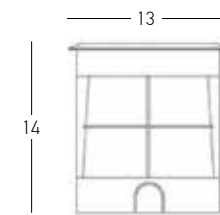

Power 15W
Input 220-240V, 50/60Hz
Color Temperature 3000K
Lumen 1200Lm
Cri 80
IP 66
IK 8
Dimensions Ø: 18cm H: 16cm
Beam Angle 45°
Material Aluminium - Stainless Steel - Glass
Depth Required 17cm
Recessed Mounting Box Included
Special Feature Light Angle can be adjusted externally through screw on the frame.
50cm Cable Available
Driver Included

Color Stainless Steel / **Code E361**

Power 7W
Input 220-240V, 50/60Hz
Color Temperature 3000K
Lumen 560Lm
Cri 80
IP 66
IK 8
Dimensions Ø: 13cm H: 14cm
Beam Angle 45°
Material Aluminium - Stainless Steel - Glass
Depth Required 15cm
Recessed Mounting Box Included
Special Feature Internal Adjustable Light Angle
50cm Cable Available
Driver Included

Color Stainless Steel / **Code E360**