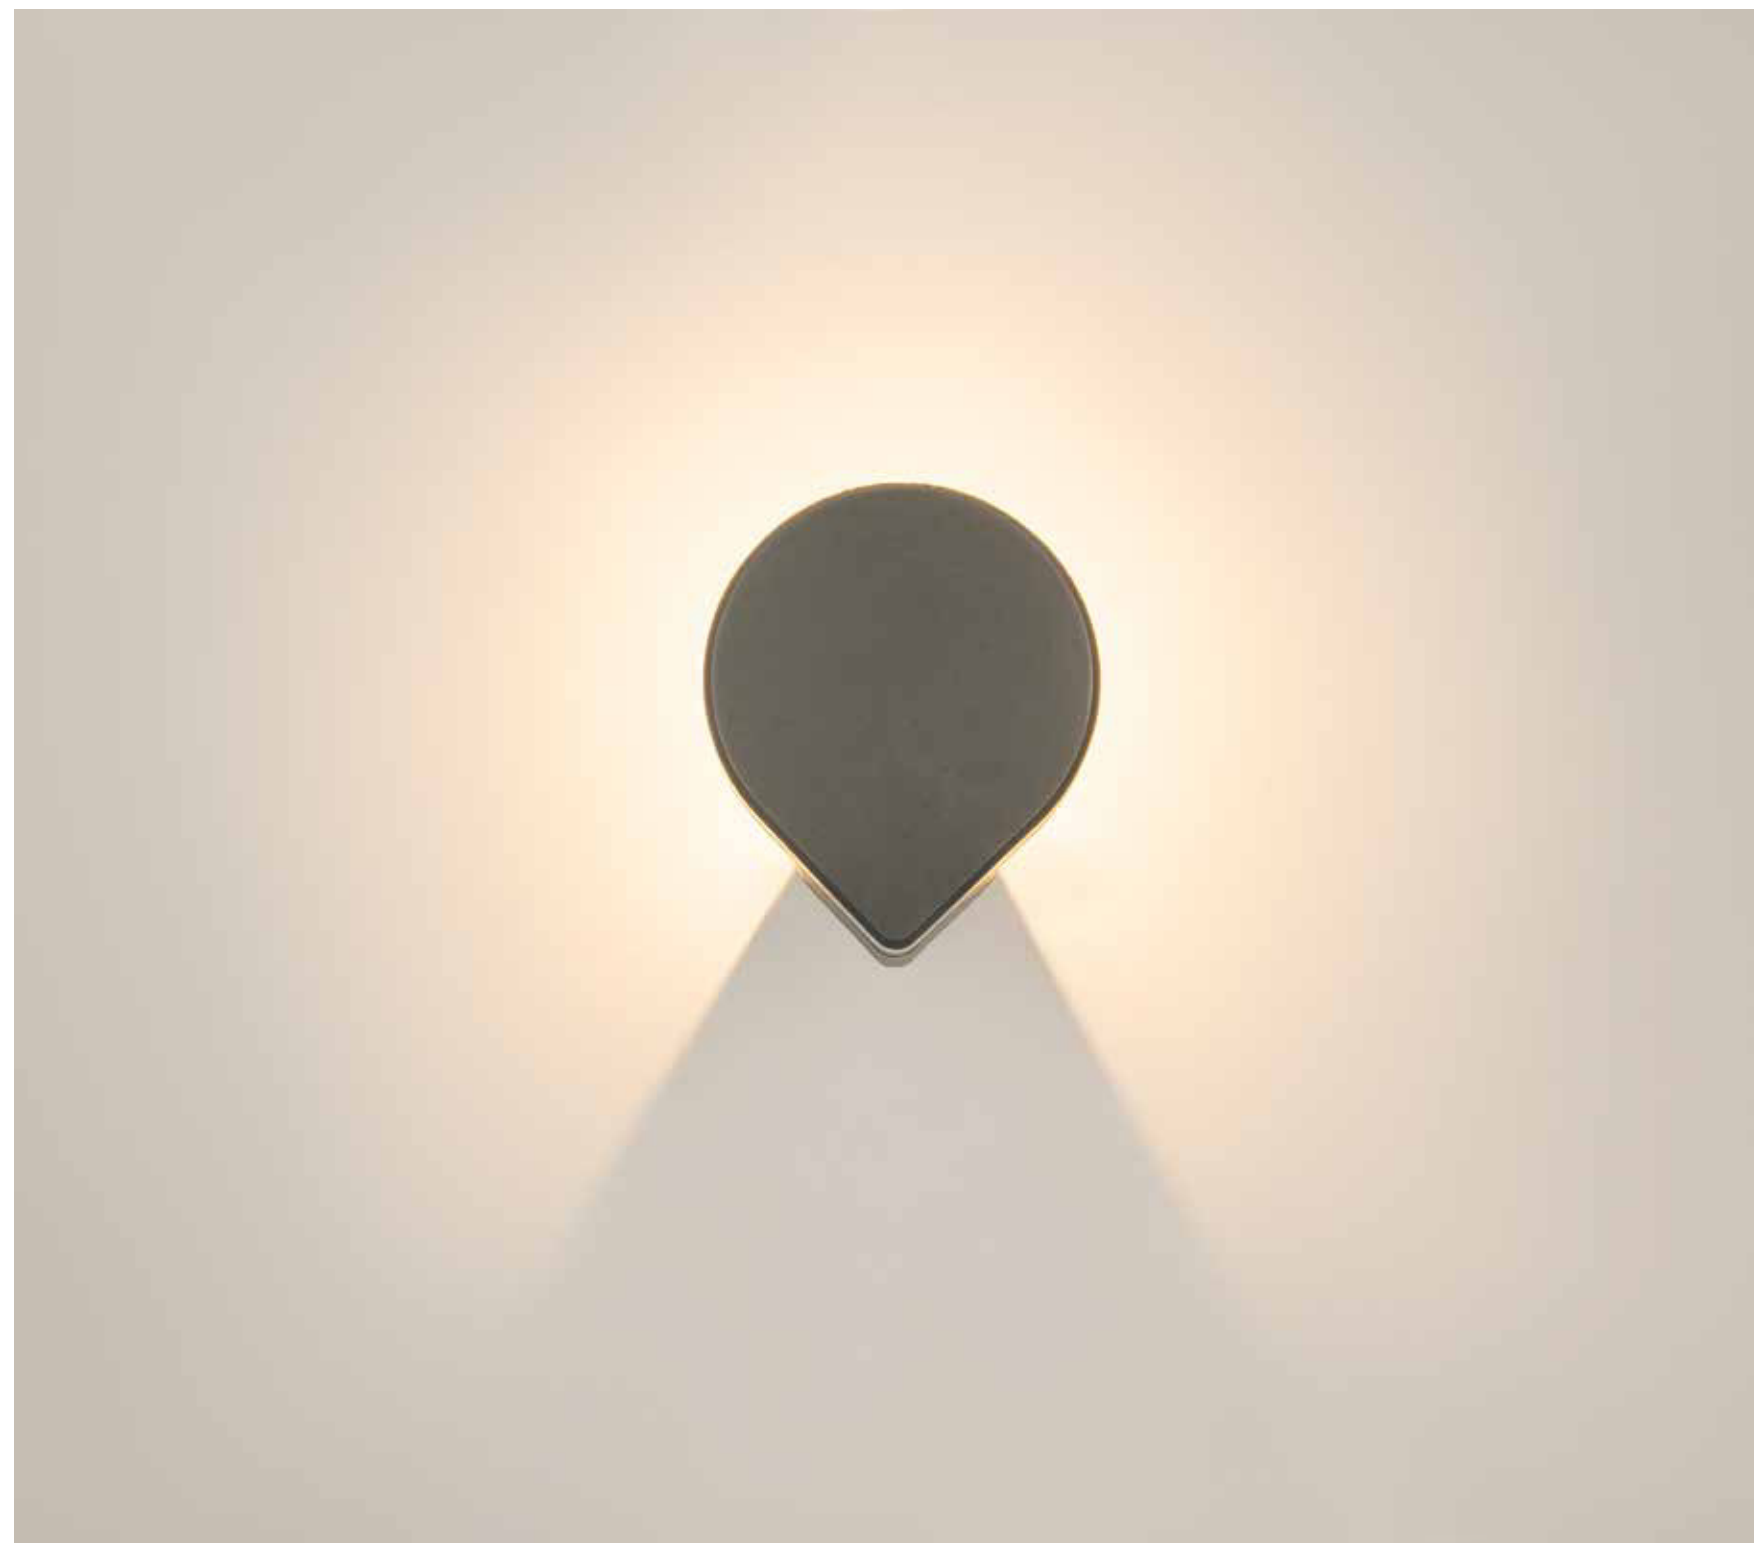

Power 13W
Input 220-240V, 50/60Hz
Color Temperature 3000K
Lumen 1035Lm
Cri 80
IP 65
Dimensions L: 16.5cm W: 14cm H: 15cm
Beam Angle 120°
Material Aluminium - PC Diffuser
Color Graphite / **Code E358**