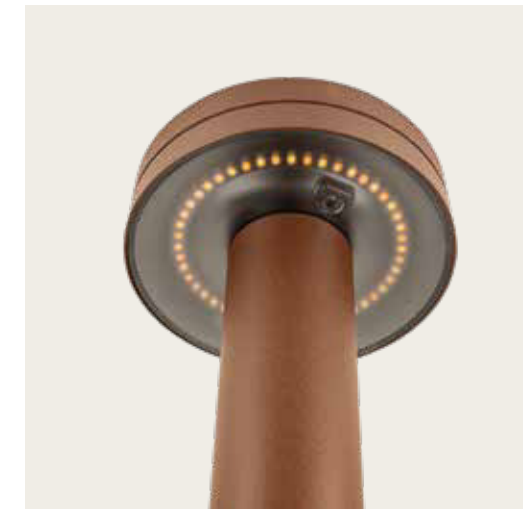

Power 12W
Input 220-240V, 50/60Hz
Color Temperature 2200K, 2700K, 3200K, 4000K
Lumen 566Lm, 610Lm, 658Lm, 712Lm
Cri 80
IP 65
Dimensions Ø: 16cm H: 80cm
Material Aluminium - PC Diffuser
Special Feature CCT Switch
Color Dark Brown / **Code E466**