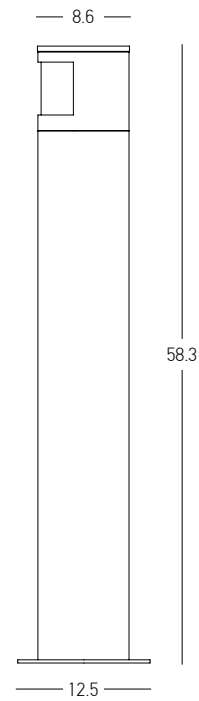

Power 10W
Input 220-240V, 50/60Hz
Color Temperature 3000K
Lumen 363Lm
Cri 90
IP 65
Dimensions Ø: 8.6cm H: 58.3cm
Base Ø: 12.5cm H: 0.5cm
Material Concrete - Metal - PC Diffuser
Color Natural Concrete-Black / **Code E410**