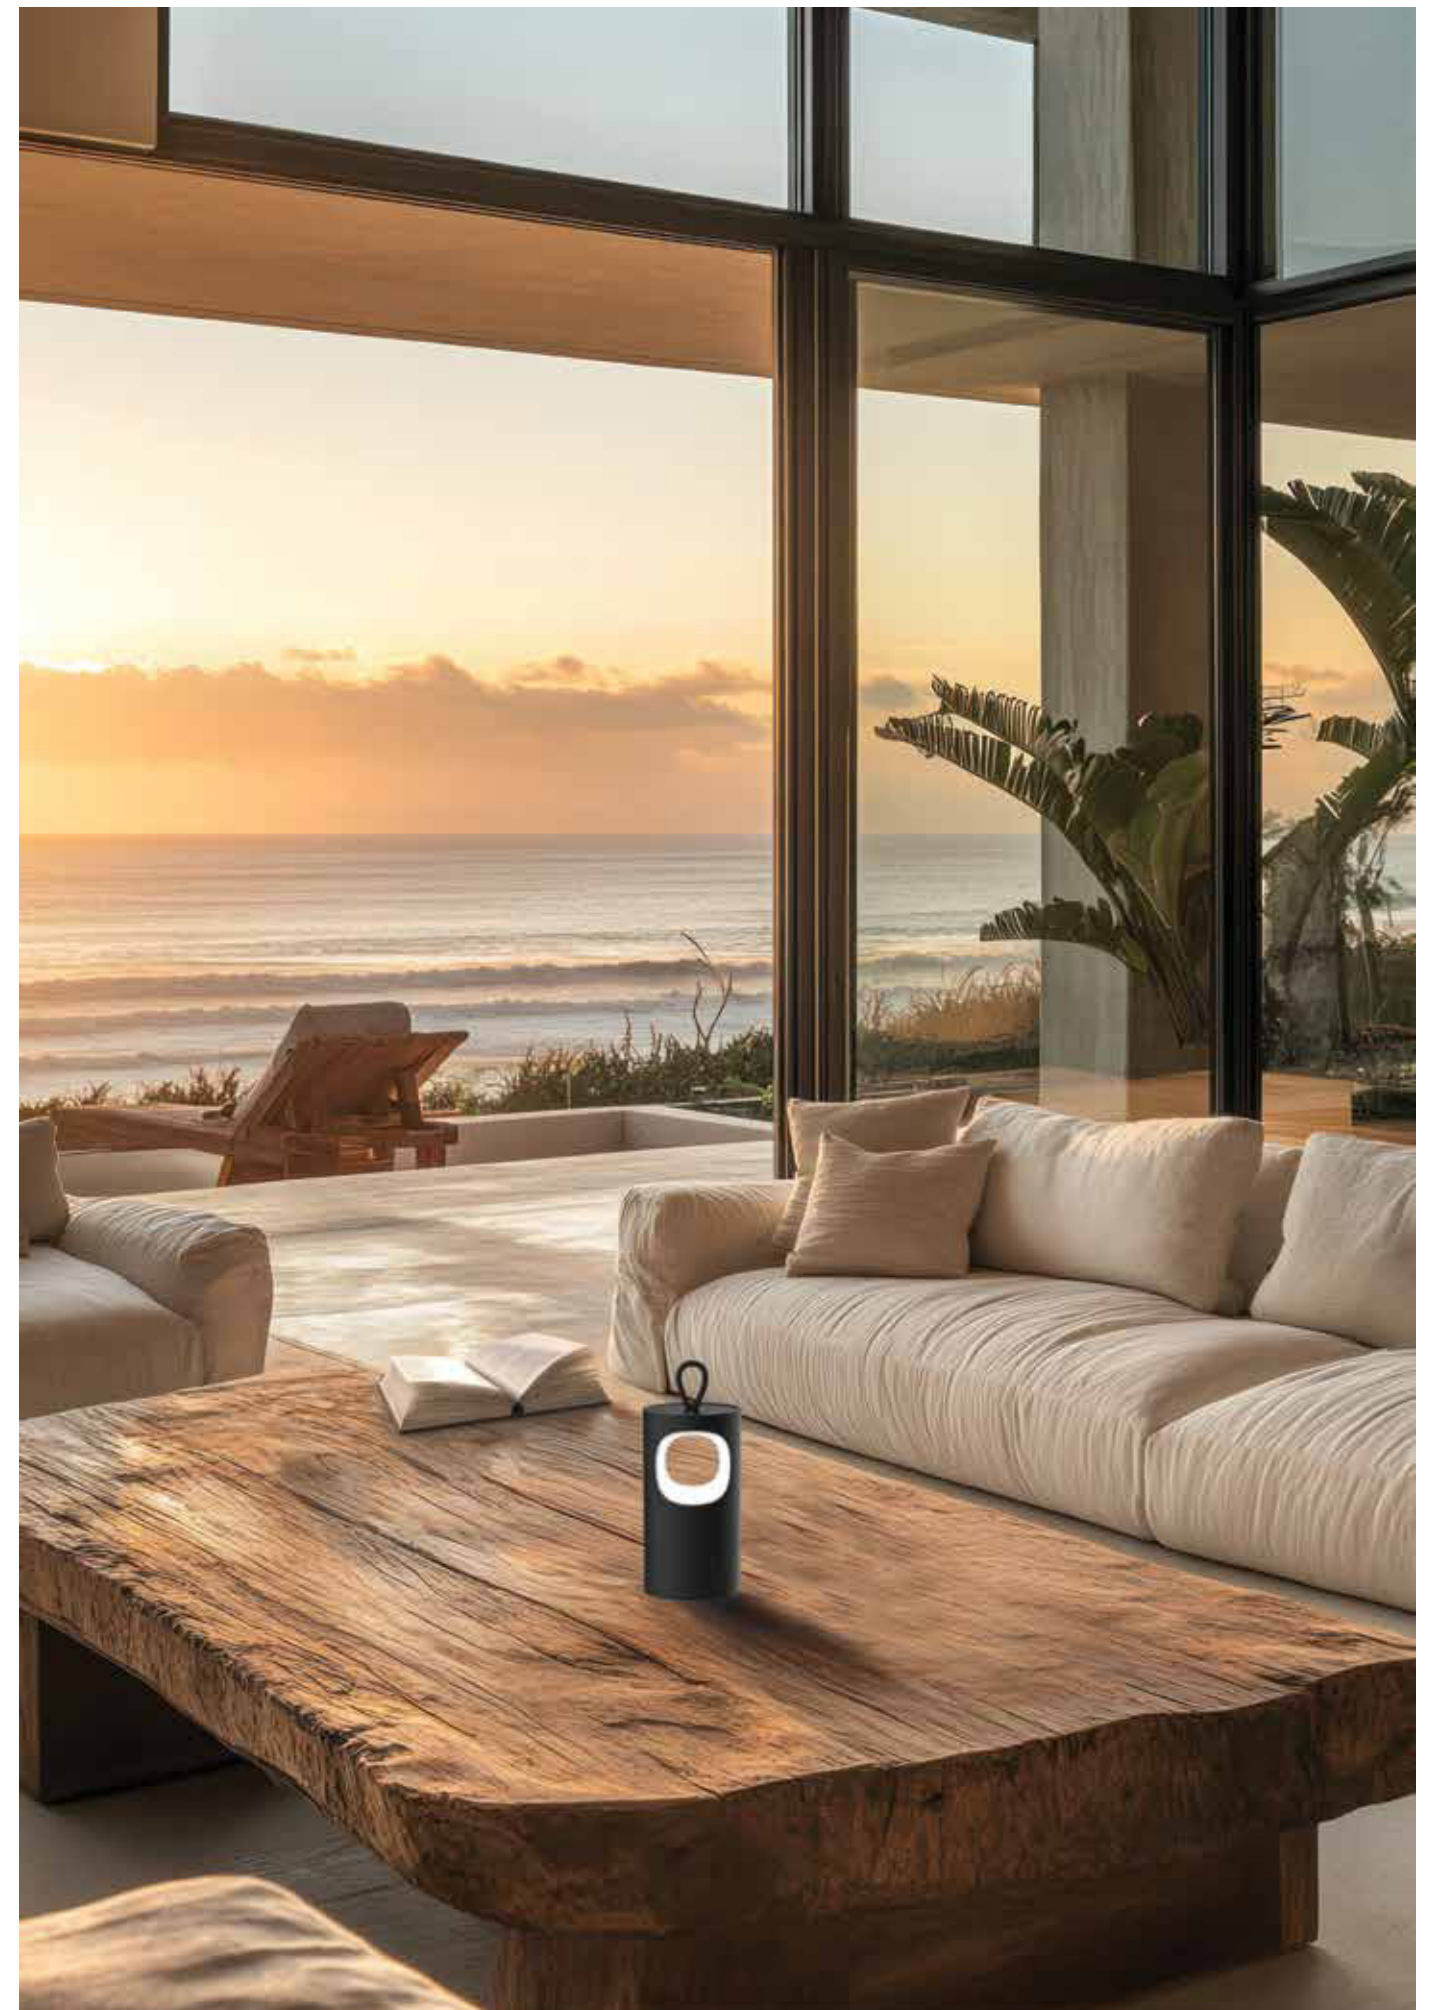

Power 2W
Input 5V DC
Battery 2000 MAH
Color Temperature 2700K
Lumen 103Lm
Cri 80
IP 44
Dimensions L: 8.3cm W: 6cm H: 16cm
Touch Dimming
Material Metal - Aluminium - PC Diffuser
Special Feature Portable Table Lamp
Charging Base with USB Cable Included
Power-Off Memory Function
Working Time 100% of Light - 6H
50% of Light - 11H
10% of Light - 95H
Charging Time 3.5H
Color Black Matt / **Code E482**
Color White Matt / **Code E483**
Color Brushed Gold / **Code E484**

White AC-DC Adaptor for Portable Light

Input 220-240V, 50/60Hz
Output 5V, 1A
Color White / **Code E099**