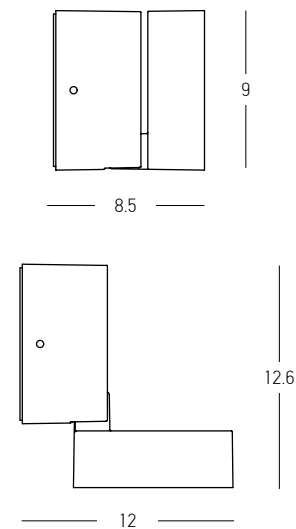

Power 7W
Input 220-240V, 50/60Hz
Color Temperature 3000K
Lumen 518Lm
Cri 80
IP 65
Dimensions Ø: 12cm L: 8.8cm H: 13cm
Beam Angle 120°
Material Aluminium - Tempered Glass
Color Sandy Black / **Code E436**

Power 6W
Input 220-240V, 50/60Hz
Color Temperature 3000K
Lumen 672Lm
Cri 80
IP 65
Dimensions Closed Ø: 9cm L: 8.5cm
Dimensions Open L: 12cm W: 9cm H: 12.6cm
Beam Angle 120°
Material Aluminium - PC Diffuser
Special Feature 90° Movable Head
Color Sandy Black / **Code E435**