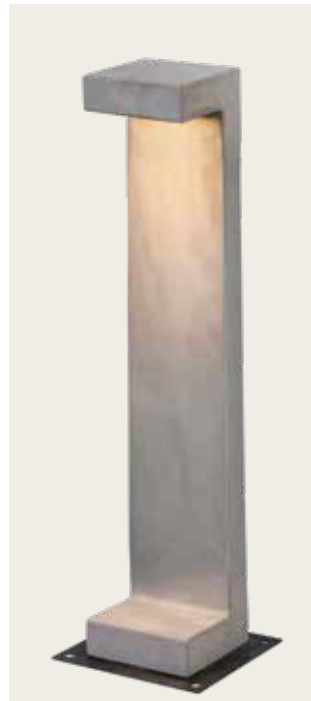

Power 8W
Input 220-240V, 50/60Hz
Color Temperature 3000K
Lumen 490Lm
Cri 90
IP 54
Dimensions L: 15cm W: 16cm H: 30cm
Base L: 21cm W: 23cm
Material Concrete
Color Natural Concrete / **Code E191**

Power 8W
Input 220-240V, 50/60Hz
Color Temperature 3000K
Lumen 490Lm
Cri 90
IP 54
Dimensions L: 15cm W: 16cm H: 70cm
Base L: 21cm W: 23cm
Material Concrete
Color Natural Concrete / **Code E192**