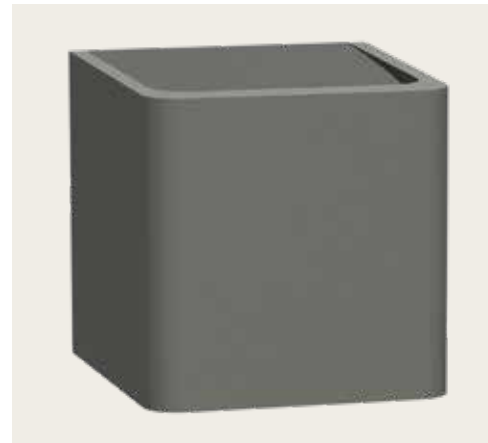

Power 13W
Input 220-240V, 50/60Hz
Color Temperature 3000K
Lumen 767Lm
Cri 80
IP 65
Dimensions L: 10cm W: 9cm H: 9cm
Material Aluminium
Special Feature Up-Down Lighting
Color Graphite / **Code E352**