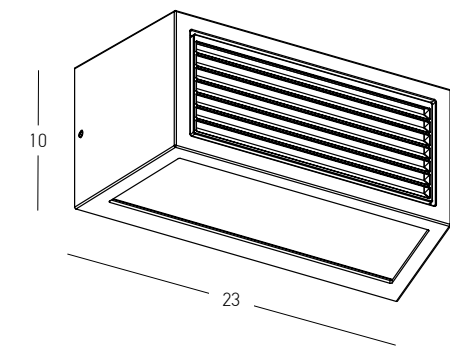

Bulb	1x E27
Power	15W MAX
Input	220-240V, 50/60Hz
IP	54
Dimensions	L: 9.5cm W: 23cm H: 10cm
Material	Aluminium - PC Diffuser
Special Feature	Up-Down Lighting
Color	Graphite / Code E500