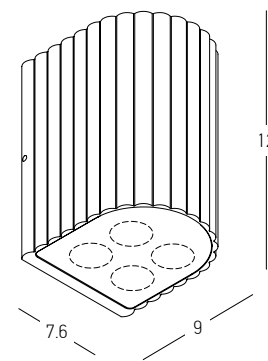

Power 4x 1W
Input 220-240V, 50/60Hz
Color Temperature 3000K
Lumen 280Lm
Cri 85
IP 54
Dimensions L: 9cm W: 7.6cm H: 12cm
Beam Angle 10°
Material Aluminium - Glass
Color Graphite / **Code E421**

Power 8x 1W
Input 220-240V, 50/60Hz
Color Temperature 3000K
Lumen 560Lm
Cri 85
IP 54
Dimensions L: 9cm W: 7.6cm H: 16cm
Beam Angle 10°
Material Aluminium - Glass
Special Feature Up-Down Lighting
Color Graphite / **Code E422**