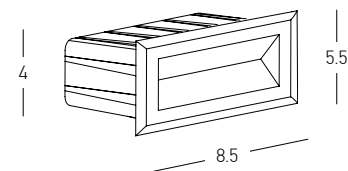

Power 5W
Input 220-240V, 50/60Hz
Color Temperature 3000K
Lumen 302Lm
Cri 80
IP 65
Dimensions L: 6.5cm W: 13.8cm H: 5.5cm
Material Aluminium - Tempered Glass
Depth Required 6cm
Recessed Mounting Box L: 6cm W: 13cm H: 4cm (Included)
Color Graphite / **Code E324**