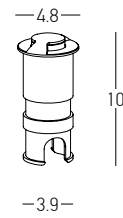

Power 3W
Input 24V
Color Temperature 3000K
Lumen 150Lm
Cri 80
IP 65
IK 10
Dimensions Ø: 4.8cm H: 10cm
Material Aluminium - Stainless Steel - PC Diffuser
Depth Required 111: 13cm
Recessed Mounting Box Included
Recommended Driver LPH-18-24 (Not Included)
In Parallel Connection 1-5 pcs

Color Aluminium / **Code E180**