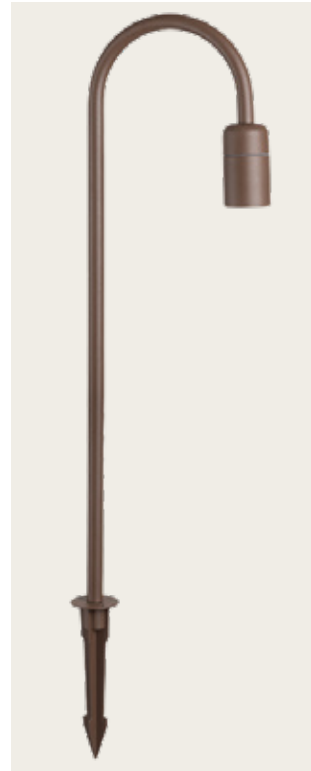

Power 6W
Input 220-240V, 50/60Hz
Color Temperature 3000K
Lumen 500Lm
Cri 80
IP 65
Dimensions L: 20cm W: 4.5cm H: 60cm
Beam Angle 40°
Material Aluminium - Tempered Glass
Special Feature 40cm Cable Available
Spike Included

Color Dark Brown / **Code E279**