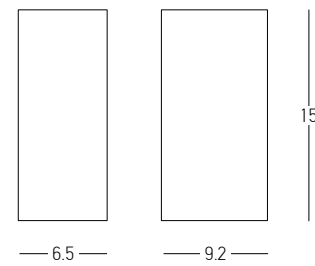

Bulb 2x GU10
Power 15W MAX
Input 220-240V, 50/60Hz
IP 54
Dimensions L: 9.2cm W: 6.5cm H: 15cm
Material Aluminium - Tempered Glass
Special Feature Up-Down Lighting
Color Graphite / **Code E124**