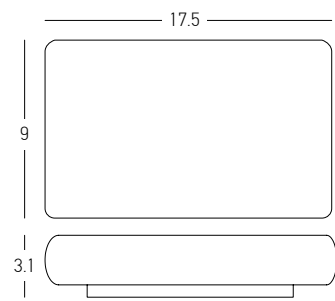

Power 2x 6W
Input 220-240V, 50/60Hz
Color Temperature 3000K
Lumen 960Lm
Cri 80
IP 65
Dimensions L: 3.1cm W: 17.5cm H: 9cm
Material Aluminium - Tempered Glass
Special Feature Up-Down Lighting
Color Graphite / **Code E239**
Color Sandy White / **Code E239-W**