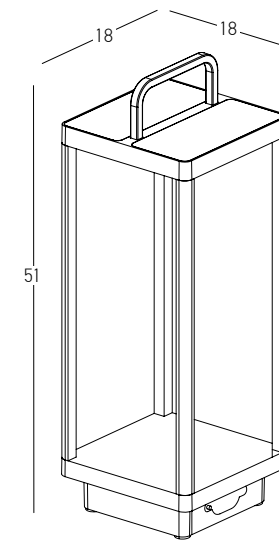

Power	3W
Input	220-240V, 50/60Hz
Color Temperature	3000K
Lumen	390Lm
Cri	80
IP	54
Dimensions	L: 18cm W: 18cm H: 51
Switch	1 Switch On/Off
Material	Aluminium - Tempered Glass
Special Feature	Solar Panel Portable Lamp USB Cable Included
Color	Graphite / Code E302