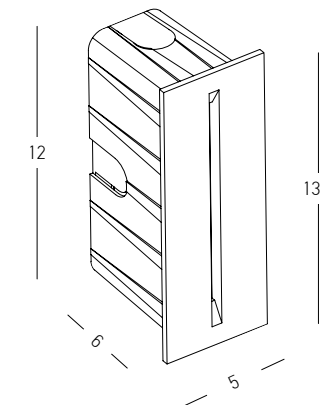

Power 3W
Input 220-240V, 50/60Hz
Color Temperature 3000K
Lumen 92Lm
Cri 90
IP 65
Dimensions L: 6.5cm W: 5cm H: 13.5cm
Material Aluminium - Tempered Glass
Depth Required 6cm
Recessed Mounting Box L: 6cm W: 4.3cm H: 12.6cm (Included)
Color Sandy White / **Code E322**