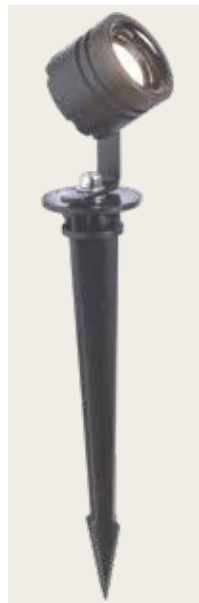

Power 3W
Input 24V
Color Temperature 3000K
Lumen 228Lm
Cri 90
IP 65
Dimensions L: 3cm W: 3.5cm H: 5cm
Beam Angle 36°
Material Aluminium - Tempered Glass
Special Feature 30cm Cable Available
Movable Spot
Spike Included
Recommended Driver LPH-18-24 (Not Included)
In Parallel Connection 1-5 pcs
Color Graphite / **Code E350**

Power 3W
Input 24V
Color Temperature 3000K
Lumen 228Lm
Cri 90
IP 65
Dimensions Ø: 3cm W: 3.5cm H: 5cm
Beam Angle 36°
Material Aluminium - Tempered Glass
Special Feature 30cm Cable Available
Movable Spot
Spike Included
Recommended Driver LPH-18-24 (Not Included)
In Parallel Connection 1-5 pcs
Color Graphite / **Code E349**

Driver
Power 18W
Input 220-240V, 50/60Hz
Output 24V
Dimensions L: 14cm W: 3cm H: 2.2cm
IP 67

Waterproof Connection Box 1in / 1out , 16A , 450V
IP 67
Color Black / **Code Z0800-BA**