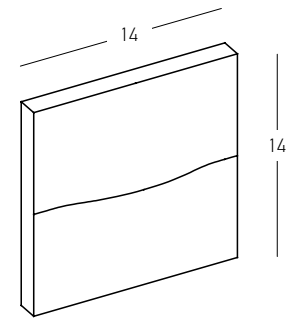

Power 3W
Input 220-240V, 50/60Hz
Color Temperature 3000K
Lumen 185Lm
Cri 80
IP 65
Dimensions L: 2.6cm W: 14cm H: 14cm
Material Aluminium - PC Diffuser
Color Graphite / **Code E450**
Color Sandy White / **Code E451**
Color Brown / **Code E452**