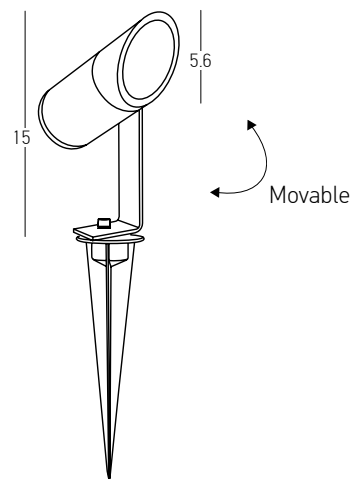

Power 7W
Input 220-240V, 50/60Hz
Color Temperature 3000K
Lumen 516Lm
Cri 80
IP 65
Dimensions Ø: 5.6cm H: 15cm
Beam Angle 36°
Material Aluminium - Tempered Glass
Special Feature 20cm Cable Available
Movable Spot
Spike Included
Color Graphite / **Code E152**