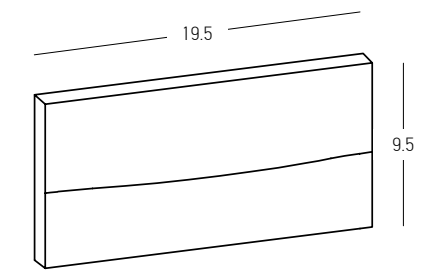

Power	4W
Input	220-240V, 50/60Hz
Color Temperature	3000K
Lumen	285Lm
Cri	80
IP	65
Dimensions	L: 1.5cm W: 19.5cm H: 9.5cm
Material	Aluminium - PC Diffuser
Color	Graphite / Code E453
Color	Sandy White / Code E454
Color	Brown / Code E455