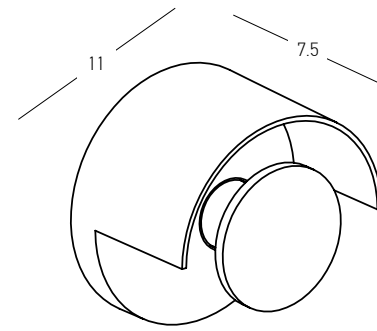

Bulb 1x G9
Power 12W MAX
Input 220-240V, 50/60Hz
IP 65
Dimensions Ø: 11cm L: 7.5cm
Material Aluminium - Clear PC Diffuser
Color Sandy White / **Code E440**