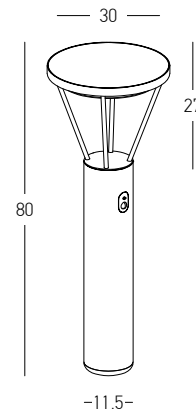

Power 5W
Input 3.7V DC
Battery 2x2200 MAH
Color Temperature 3000K
Lumen 378Lm
Cri 80
IP 54
Dimensions Ø: 30cm H: 80-220cm
Material Aluminium - PC Diffuser
Special Feature Solar Panel
3 Lighting Modes
Sense Distance 3-5m
Color Graphite / **Code E448**