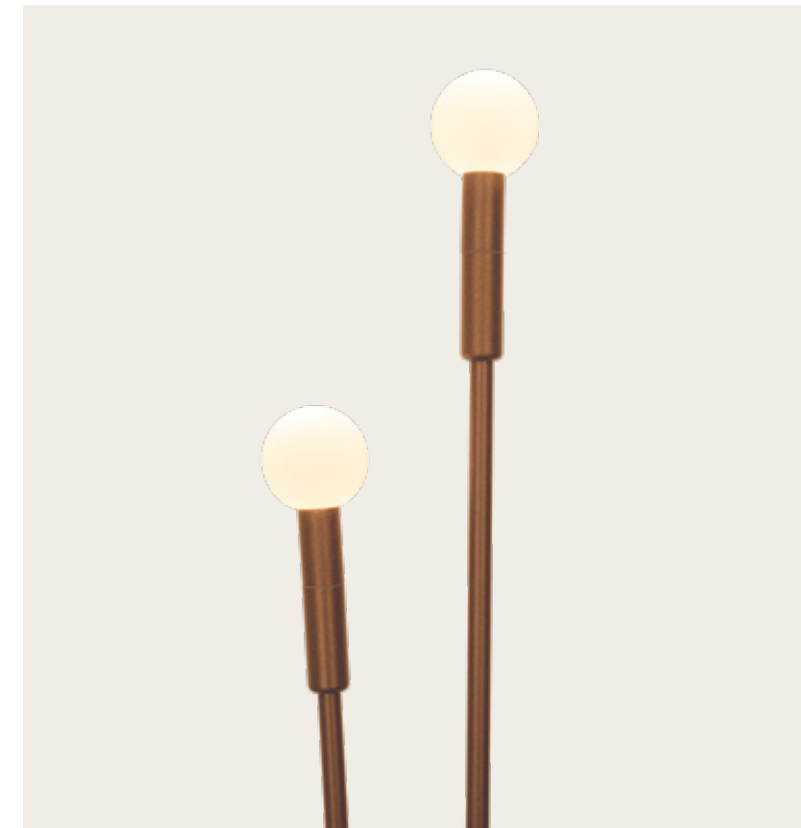

Precision Light. Grounded Installation
Spike lights for targeted garden illumination.

05. SPIKES