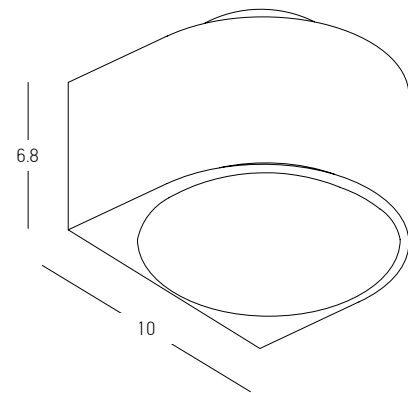

Power 2x 5W
Input 220-240V, 50/60Hz
Color Temperature 3000K
Lumen 929Lm
Cri 90
IP 54
Dimensions L: 11cm W: 10cm H: 6.8cm
Material Aluminium - Tempered Glass
Special Feature Up-Down Lighting
Color Graphite / **Code E317**

Power 5W
Input 220-240V, 50/60Hz
Color Temperature 3000K
Lumen 544Lm
Cri 90
IP 54
Dimensions L: 11cm W: 10cm H: 6.4cm
Material Aluminium - Tempered Glass
Color Graphite / **Code E316**