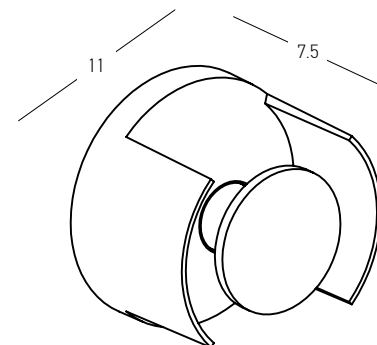

Bulb 1x G9
Power 12W MAX
Input 220-240V, 50/60Hz
IP 65
Dimensions Ø: 11cm L: 7.5cm
Material Aluminium - Clear PC Diffuser
Color Sandy White / **Code E439**