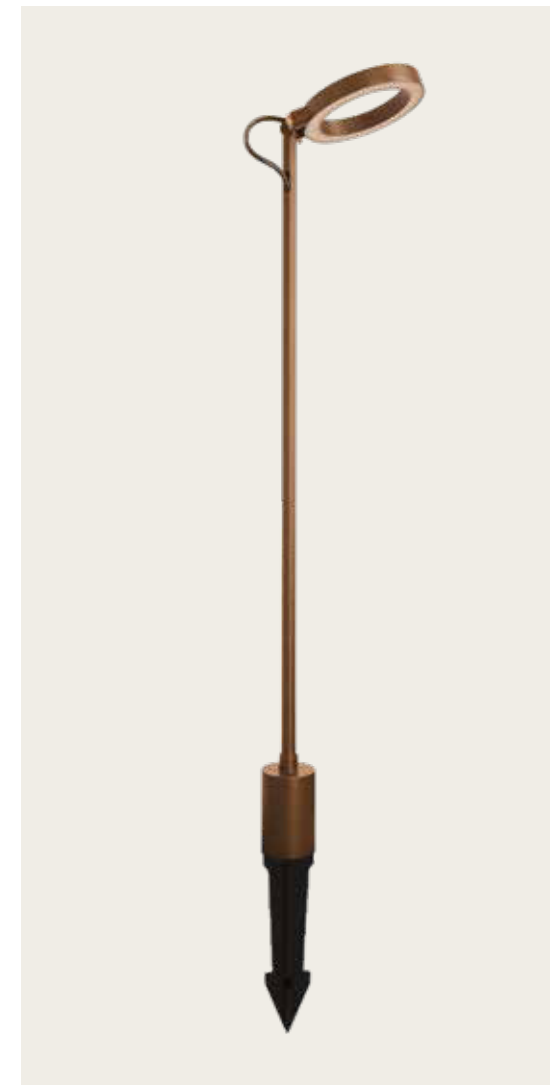

Power	7W
Input	220-240V, 50/60Hz
Color Temperature	3000K
Lumen	245Lm
Cri	80
IP	65
Dimensions	L: 16cm W: 12cm H: 70cm
Ring	Ø: 12cm H: 1.5cm
Material	Aluminium - PC Diffuser
Special Feature	50cm Cable Available Driver Included Spike Included Tilt Up-Down Waterproof Connector Included
Color	Brown / Code E494