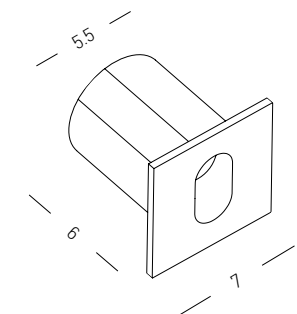

Power 3W
Input 220-240V, 50/60Hz
Color Temperature 3000K
Lumen 133Lm
Cri 90
IP 65
Dimensions L: 7.5cm W: 7cm H: 7cm
Material Aluminium - Tempered Glass
Depth Required 7cm
Recessed Mounting Box Ø: 5.5cm L: 7cm (Included)
Color Sandy White / **Code E319**