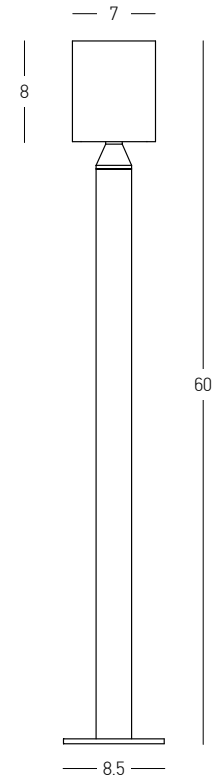

Power 8W
Input 220-240V, 50/60Hz
Color Temperature 3000K
Lumen 363Lm
Cri 90
IP 65
Dimensions Ø: 7cm H: 60cm
Base Ø: 8.5cm H: 0.5cm
Shade Ø: 7cm H: 8cm
Material Aluminium - Tempered Glass
Special Feature Connection Box Included
Color Sandy Black / **Code E409**