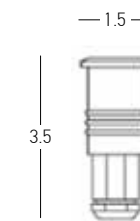

Power 0.2W
Input 24V
Color Temperature 3000K
Lumen 23Lm
Cri 80
IP 68
IK 10
Dimensions Ø: 1.5cm H: 3.5cm
Beam Angle 45°
Material Stainless Steel - Tempered Glass
Depth Required 11: 5cm
Special Feature 50cm Cable Available
Recommended Driver LPH-18-24 (Not Included)
In Parallel Connection 1-10 pcs

Color Stainless Steel / **Code E364**