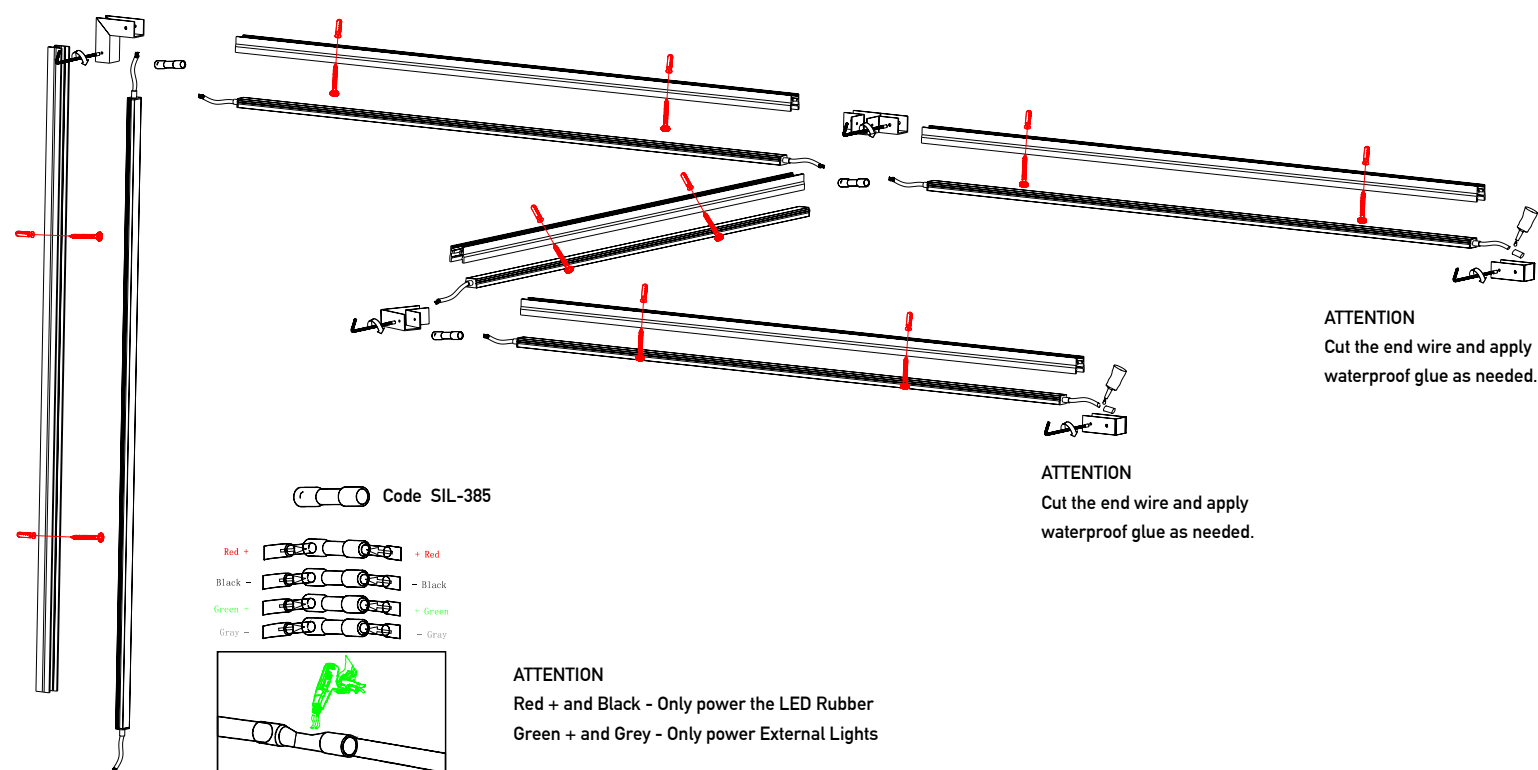

Dimensions L: 39cm W: 14cm H: 5.5cm
Material Metal
Special Feature Driver Not Included
Color Black / **E397**

Power 160W
Input 220-240V, 50/60Hz
Output 48V
IP 67
Dimensions L: 33.5 W: 3cm H: 2.1cm
Dimmable DALI ☐
Material Metal
Special Feature Fits Into E397
Code XSV160W48

Power 240W
Input 220-240V, 50/60Hz
Output 48V
IP 67
Dimensions L: 38.5 W: 3cm H: 2.1cm
Dimmable DALI ☐
Material Metal
Special Feature External Application
Code XSV240W48