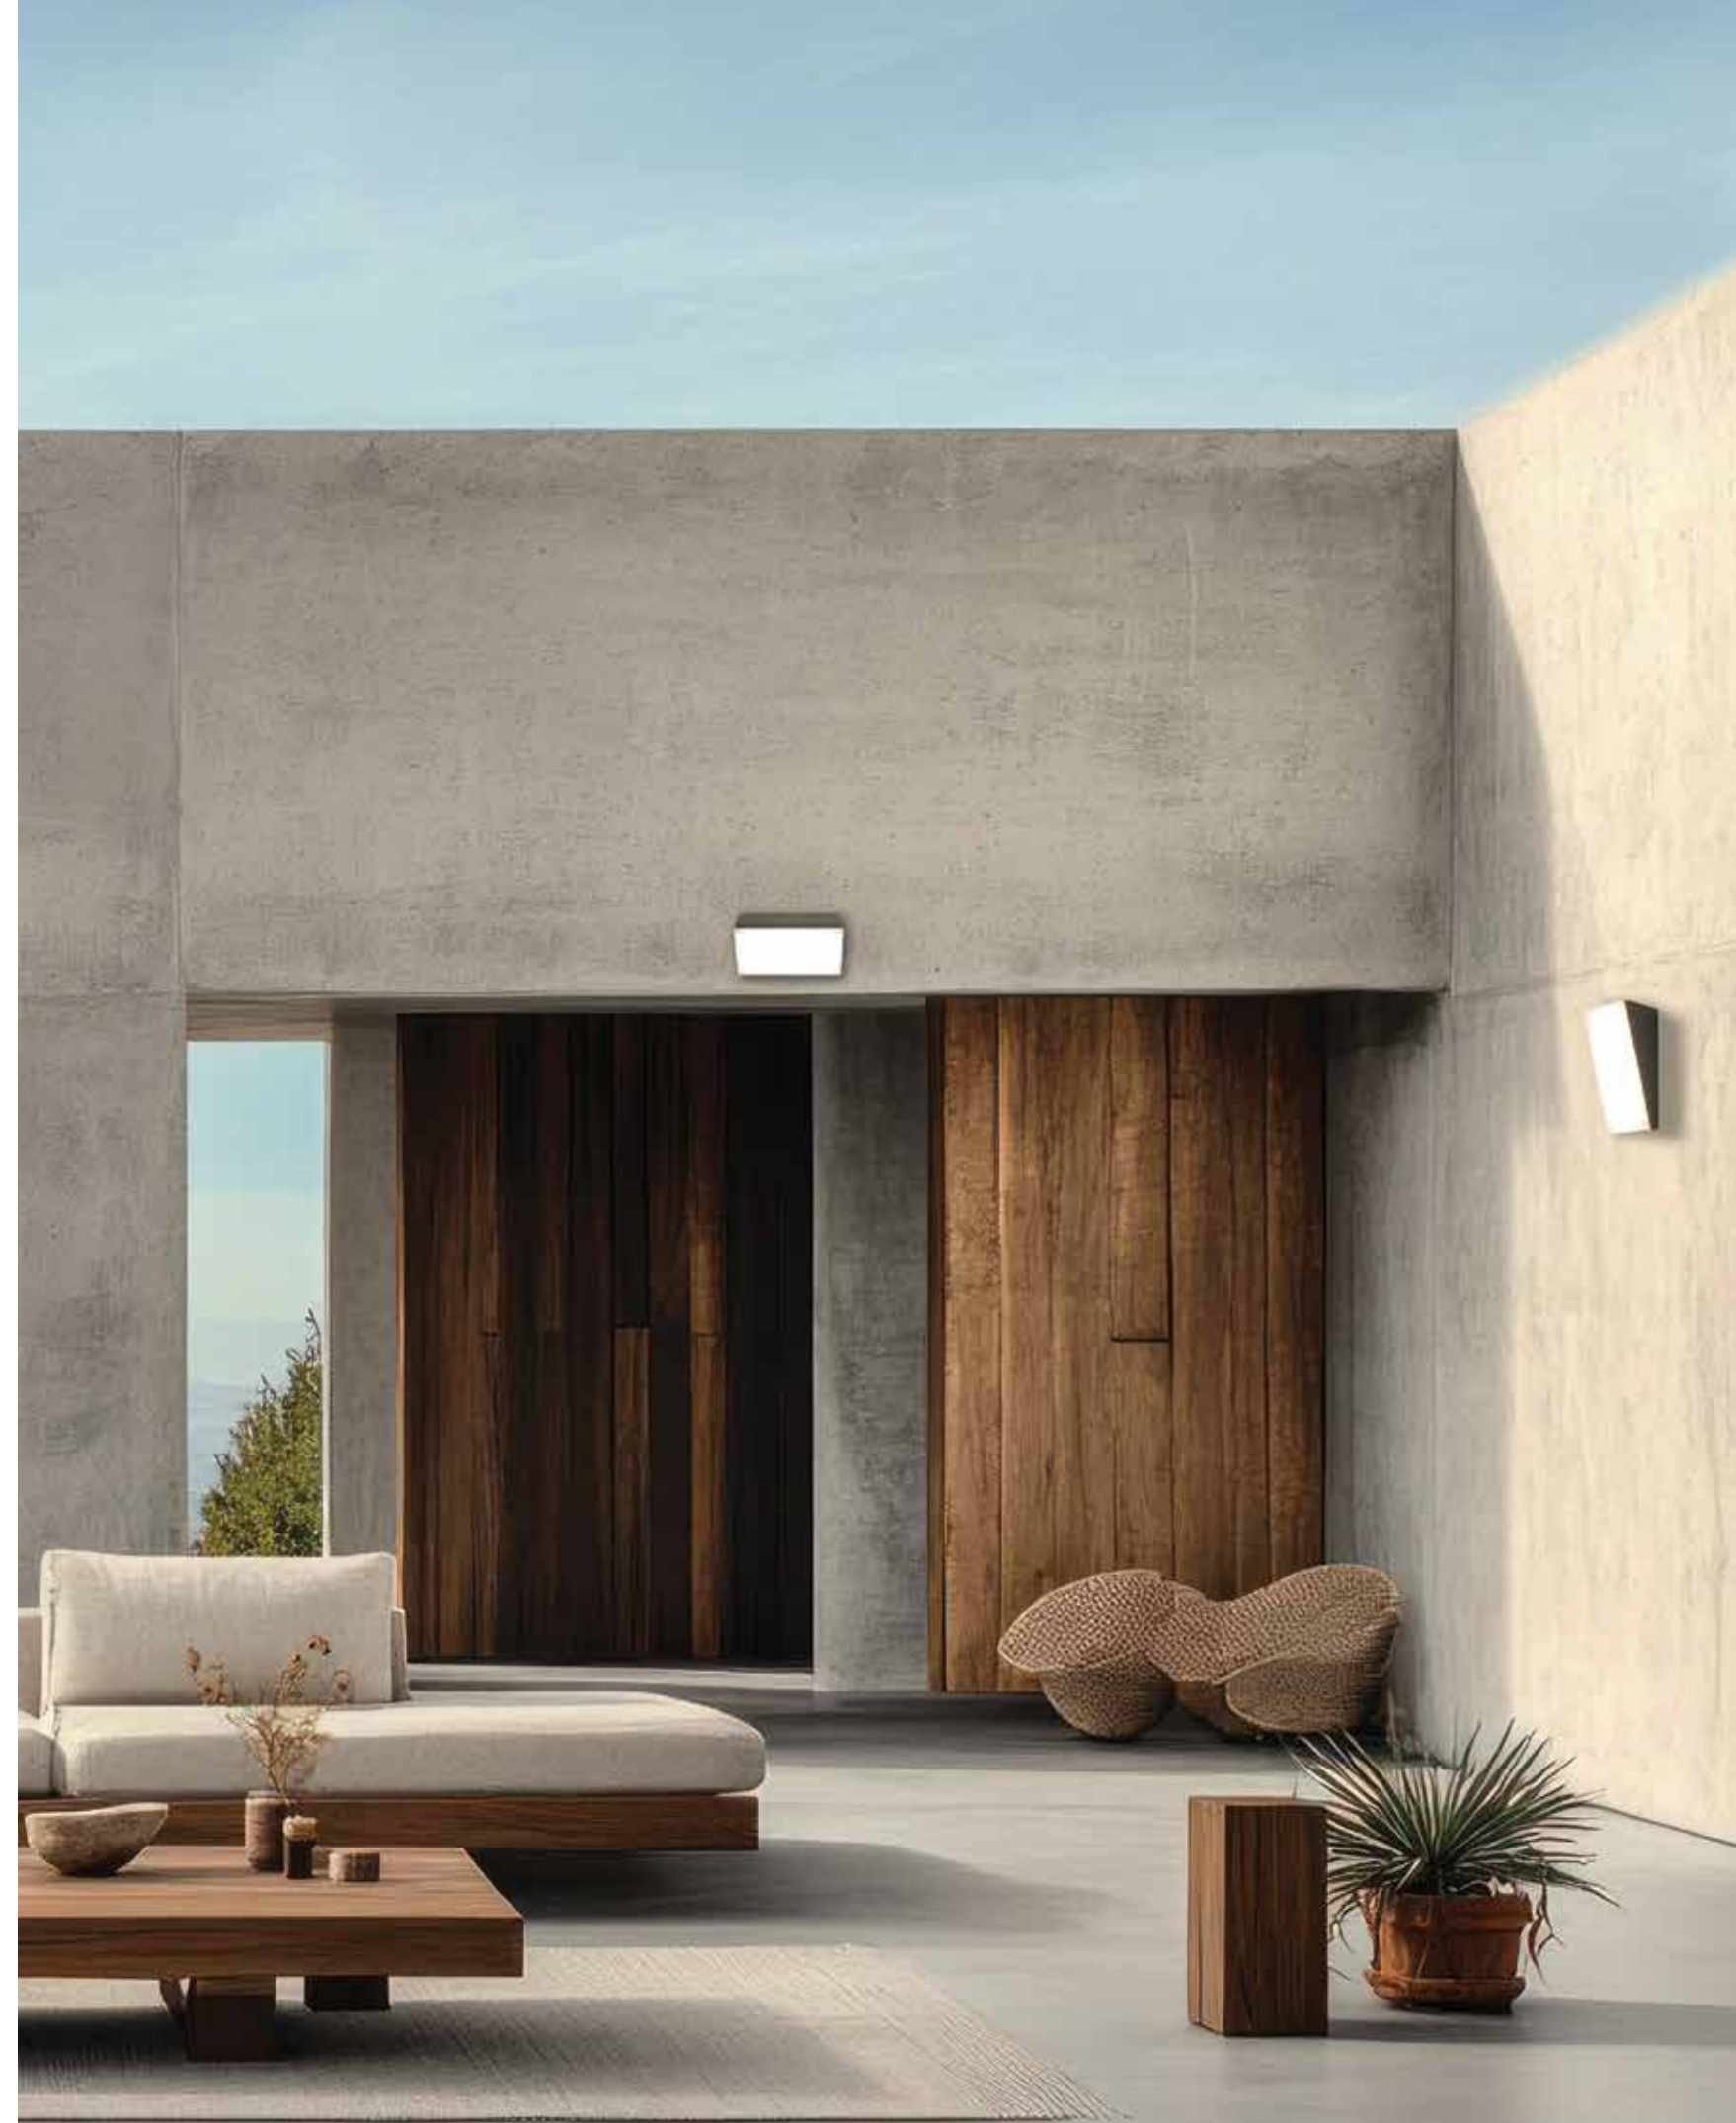

Power 10W
Input 220-240V, 50/60Hz
Color Temperature 3000K
Lumen 1115Lm
Cri 80
IP 65
Dimensions L: 9cm W: 18cm H: 9cm
Material Aluminium - Opal PC Diffuser
Color Graphite / **Code E417**