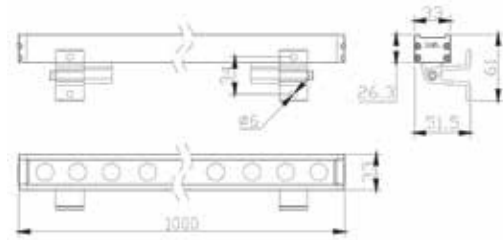

Connectors Male & Female for E498 & E499

Cable 25cm
 Input 24V
 IP 66
 Color Black / **Code CNCTR 7**

WALL WASHER TUNABLE WHITE

Power 24W
 Input 24V
 Color Temperature 2700K-6500K
 Lumen 1580-1770Lm
 Cri 80
 IP 66
 Dimensions L: 100cm W: 3.3cm H: 2.6cm
 Beam Angle 60° x 10°
 Material Aluminium
 Special Feature Honeycomb Included
 Driver Not Included
 Connect 6pcs MAX
 Color Grey / **Code E382**