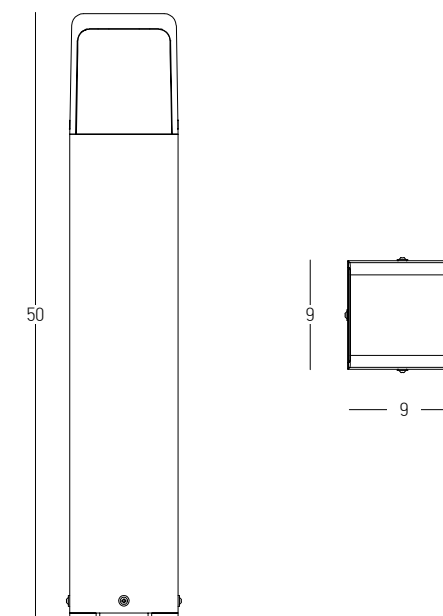

Power 13W
Input 220-240V, 50/60Hz
Color Temperature 3000K
Lumen 767Lm
Cri 80
IP 65
Dimensions L: 9cm W: 9cm H: 50cm
Material Aluminium
Special Feature Double Sided Lighting
Color Graphite / **Code E351**