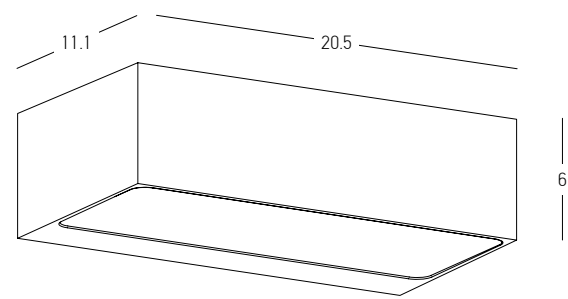

Asymmetric

Power	3x 4.5W
Input	220-240V, 50/60Hz
Color Temperature	3000K
Lumen	968Lm
Cri	85
IP	54
Dimensions	L: 11.1cm W: 20.5cm H: 6cm
Material	Aluminium - Tempered Glass
Special Feature	Asymmetric Beam Angle
Color	Graphite / Code E518