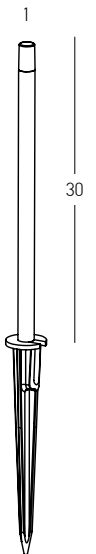

Power 0.5W
Input 24V
Color Temperature 2700K
Lumen 50Lm
Cri 80
IP 65
Dimensions Ø: 1cm H: 30cm
Material Stainless Steel - PC Diffuser
Special Feature 100cm Cable Available
Spike Included
Recommended Driver LPH-18-24 (Not Included)
In Parallel Connection 1-17 pcs
Color Dark Brown / **Code E328**
Color Dark Green / **Code E329**