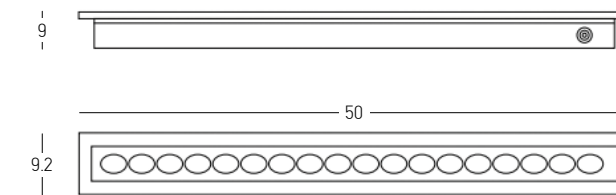

Power	9W
Input	220-240V, 50/60Hz
Color Temperature	3000K
Lumen	720Lm
Cri	80
IP	67
IK	10
Dimensions	L: 50cm W: 9.2cm H: 9cm
Beam Angle	45°
Material	Aluminium - Stainless Steel - Tempered Glass
Depth Required	11 cm
Recessed Mounting Box	Included
Special Feature	50cm Cable Available Driver Included
Color	Stainless Steel / Code E366