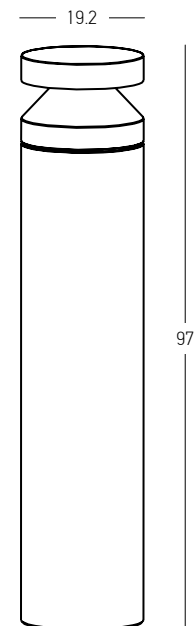

Power 20W
Input 220-240V, 50/60Hz
Color Temperature 3000K
Lumen 509Lm
Cri 90
IP 65
Dimensions Ø: 19.2cm H: 97cm
Base Ø: 19.2cm H: 0.3cm
Material Concrete - Metal - Glass
Color Natural Concrete / **Code E478**