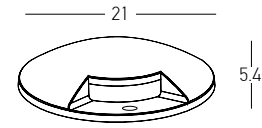

Power 3W
Input 220-240V, 50/60Hz
Color Temperature 3000K
Lumen 130Lm
Cri 80
IP 67
IK 10
Dimensions Ø: 21cm H: 5.4cm
Material Aluminium - Clear PC Diffuser
Special Feature Surface Ground
Driver Included

Color Grey / **Code E461**