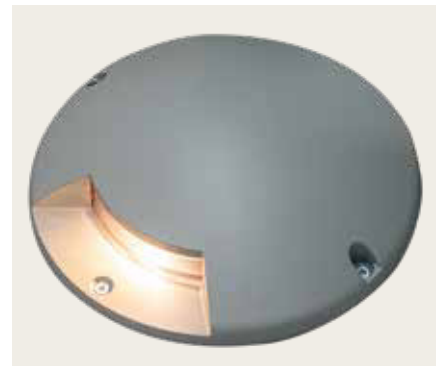

Power 3W
Input 220-240V, 50/60Hz
Color Temperature 3000K
Lumen 130Lm
Cri 80
IP 67
IK 10
Dimensions Ø: 21cm H: 5.4cm
Material Aluminium - Clear PC Diffuser
Special Feature Surface Ground
Driver Included

Color Grey / **Code E461**