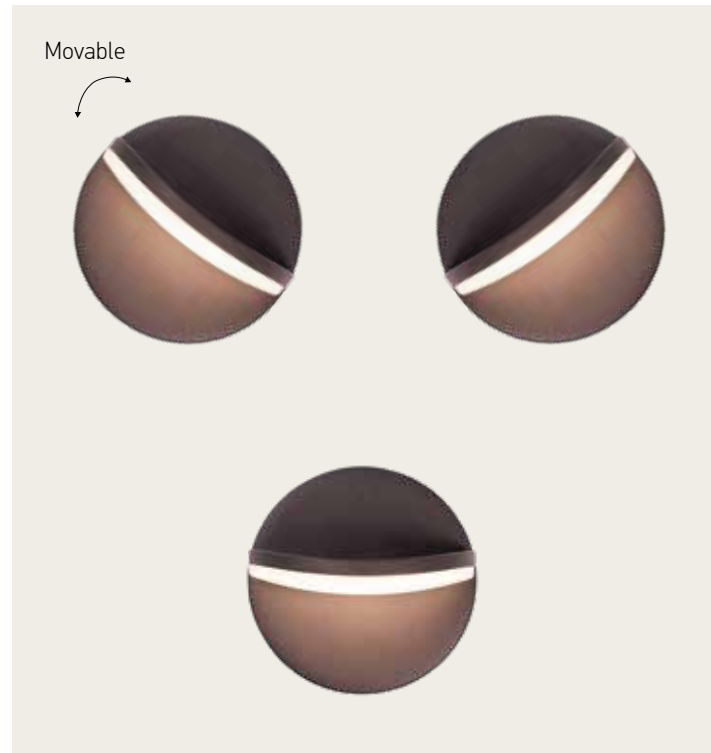

Power 16W
Input 220-240V, 50/60Hz
Color Temperature 3000K
Lumen 1106Lm
Cri 80
IP 65
Dimensions Ø: 18.3cm L: 13cm
Material Aluminium - Opal PC Diffuser
Special Feature Movable Light
Color Dark Brown / **Code E267**