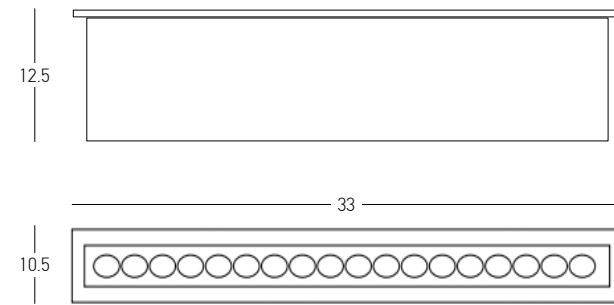

Power	9W
Input	220-240V, 50/60Hz
Color Temperature	3000K
Lumen	720Lm
Cri	80
IP	67
IK	10
Dimensions	L: 33cm W: 10.5cm H: 12.5cm
Beam Angle	45°
Material	Aluminium - Stainless Steel - Tempered Glass
Depth Required	11j: 14.5cm
Recessed Mounting Box	Included
Special Feature	Light Angle can be adjusted externally through screw on the frame. 50cm Cable Available Driver Included
Color	Stainless Steel / Code E365