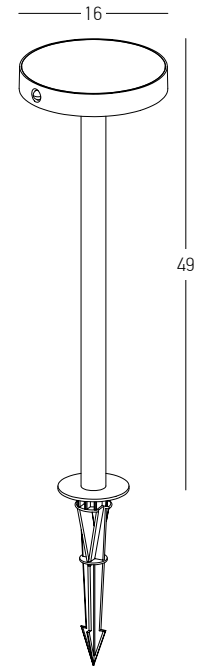

Power	2W
Input	3.7V
Battery	2200 MAH
Color Temperature	3000K
Lumen	85Lm
Cri	80
IP	54
Dimensions	Ø: 16cm H: 49cm
Material	Aluminium - PC Diffuser
Special Feature	Solar Panel 3 Lighting Modes Sense Distance 3 - 5m Base & Spike Included
Color	Graphite / Code E449

LIGHTING MODES OVERVIEW

Mode 1 • Dim + Motion Sensor

LED operates at 10% brightness when ambient light <20 lux. Upon Motion detection, brightness increases to 100% during movement. After 5 hours, standby dims to 5%, and motion-triggered output drops to 70%. Turns off when ambient light >20 lux.

Mode 2 • Constant Light

Motion sensor disabled. LED runs at 50% when ambient light <20 lux, reduces to 30% after 2 hours, and 20% after 5 hours. Turns off when ambient light >20 lux.

Mode 3 • Motion Only

No light at standby. LED activates at 100% upon motion detection and stays on for 25 seconds after movement stops. After 5 hours, motion-triggered output reduces to 70%. Turns off automatically when ambient light >20 lux.