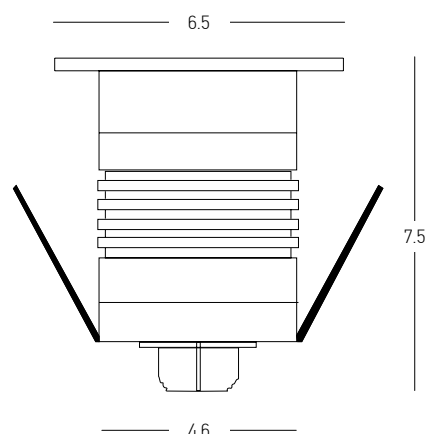

Power 3W
Input 24V
Color Temperature 3000K
Lumen 230Lm
Cri 80
IP 65
IK 08
Dimensions Ø: 6.5cm H: 7.5cm
Beam Angle 10x60°
Material Aluminium - Stainless Steel - Tempered Glass
Depth Required 11: 8cm
Recessed Mounting Box Aluminium (Included)
Recommended Driver LPH-18-24 (Not Included)
In Parallel Connection 1-5 pcs
Special Feature Honeycomb Striated Included
Color Stainless Steel / **Code E508**