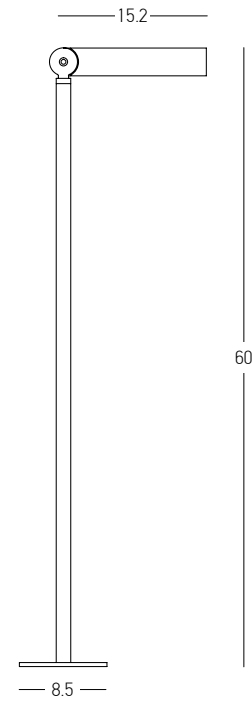

Power	8W
Input	24V, 50/60Hz
Color Temperature	3000K
Lumen	363Lm
Cri	90
IP	65
Dimensions	L: 15.2cm W: 4cm H: 60cm
Base	Ø: 8.5cm H: 0.5cm
Beam Angle	36°
Material	Aluminium - Tempered Glass
Recommended Driver	LPV-35-24 (Not Included)
Special Feature	In Parallel Connection 1-4pcs Tilt Up-Down Connection Box Included
Color	Sandy Black / Code E407

Driver	LPV-35-24
Power	35W
Input	220-240V, 50/60Hz
Output	24V
Dimensions	L: 14.8cm W: 4cm H: 3cm
IP	67