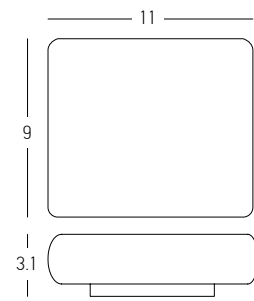

Power 6W
 Input 220-240V, 50/60Hz
 Color Temperature 3000K, 4000K
 Lumen 508Lm, 542Lm
 Cri 80
 IP 65
 Dimensions L: 4,8cm W: 13cm H: 10cm
 Base Ø: 8,8cm L: 1cm
 Material Aluminium - Tempered Glass
 Special Feature CCT Switch
 Adjustable Dual Light Side Cover
 Up-Down Lighting
 Color Sandy Black / **Code E433**