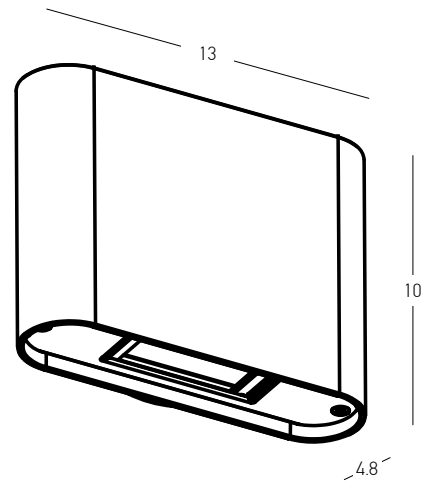

Power 6W
 Input 220-240V, 50/60Hz
 Color Temperature 3000K, 4000K
 Lumen 508Lm, 542Lm
 Cri 80
 IP 65
 Dimensions L: 4,8cm W: 13cm H: 10cm
 Base Ø: 8,8cm L: 1cm
 Material Aluminium - Tempered Glass
 Special Feature CCT Switch
 Adjustable Dual Light Side Cover
 Up-Down Lighting
 Color Sandy Black / **Code E433**