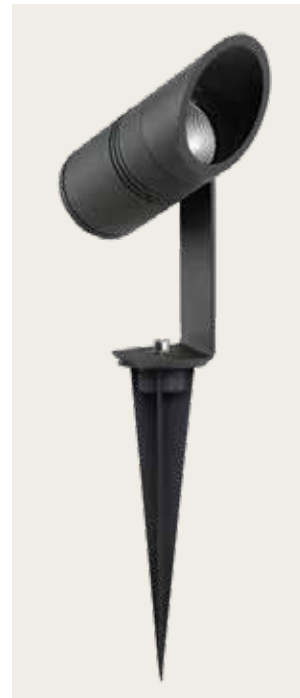

Power 7W
Input 220-240V, 50/60Hz
Color Temperature 3000K
Lumen 516Lm
Cri 80
IP 65
Dimensions Ø: 5.6cm H: 15cm
Beam Angle 36°
Material Aluminium - Tempered Glass
Special Feature 20cm Cable Available
Movable Spot
Spike Included
Color Graphite / **Code E152**