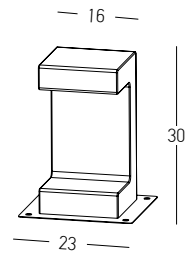

Power 8W
Input 220-240V, 50/60Hz
Color Temperature 3000K
Lumen 490Lm
Cri 90
IP 54
Dimensions L: 15cm W: 16cm H: 30cm
Base L: 21cm W: 23cm
Material Concrete
Color Natural Concrete / **Code E191**