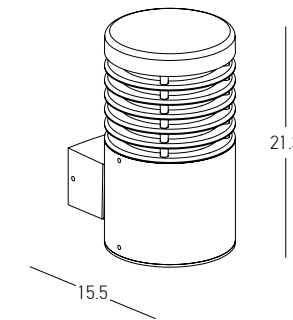

Power 10W
Input 220-240V, 50/60Hz
Color Temperature 3000K
Lumen 919Lm
Cri 80
IP 65
Dimensions Ø: 12cm L: 15.5cm H: 21.3cm
Material Aluminium - PC Diffuser
Color Graphite / **Code E344**