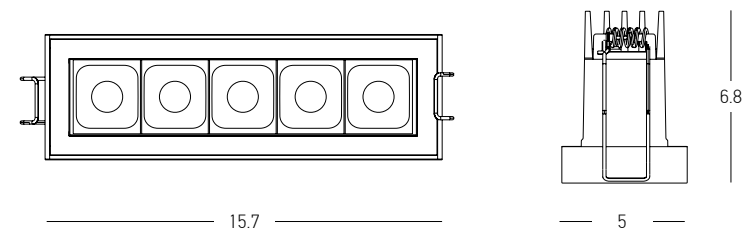

Power 12W
Input 220-240V, 50/60Hz
Color Temperature 3000K
Lumen 757Lm
Cri 90
IP 65
Dimensions L: 15.7cm W: 5cm H: 6.8cm
Cutting Hole 14.2 x 3.5cm
Beam Angle 40°
Non Dimmable ☒
Material Stainless Steel - Aluminium - Tempered Glass
Depth Required $\Uparrow$: 6cm
Driver Included
Color Sandy Black / **Code E332**
Color Sandy White / **Code E333**