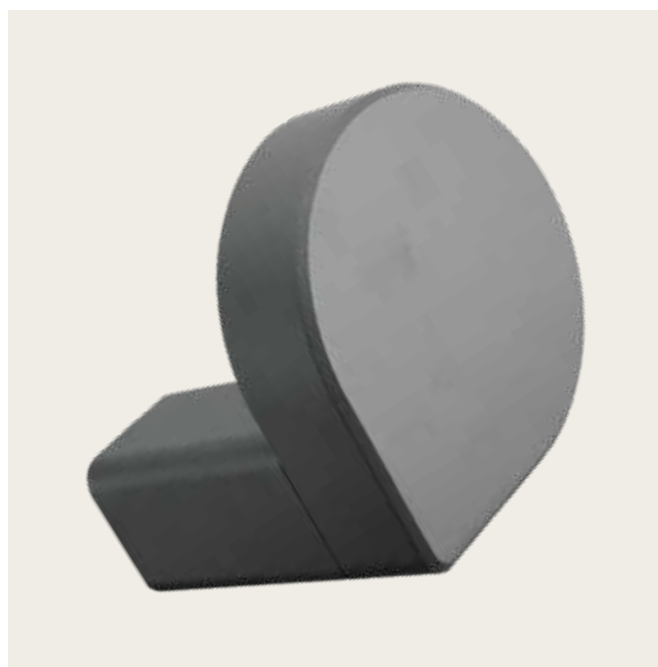

*Power sockets operate only when the light is switched on.

Power 13W
 Input 220-240V, 50/60Hz
 Color Temperature 3000K
 Lumen 1035Lm
 Cri 80
 IP 65
 Dimensions L: 19.5cm W: 14cm H: 50cm
 Beam Angle 120°
 Material Aluminium - PC Diffuser
 Color Graphite / **Code E357**