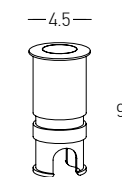

Power 3W
Input 24V
Color Temperature 3000K
Lumen 232Lm
Cri 80
IP 65
IK 8
Dimensions Ø: 4.5cm H: 9.3cm
Material Aluminium - Stainless Steel - PC Diffuser
Depth Required 111: 12cm
Recessed Mounting Box Included
Recommended Driver LPH-18-24 (Not Included)
In Parallel Connection 1-5 pcs

Color Aluminium / **Code E178**