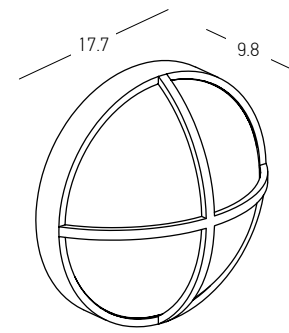

Bulb 1x E27
Power 15W MAX
Input 220-240V, 50/60Hz
IP 65
Dimensions Ø: 17.7cm L: 9.8cm
Material Aluminium - PC Diffuser
Color Dark Brown / **Code E437**