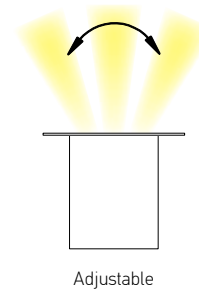

Power 15W
Input 220-240V, 50/60Hz
Color Temperature 3000K
Lumen 1200Lm
Cri 80
IP 66
IK 8
Dimensions Ø: 18cm H: 16cm
Beam Angle 45°
Material Aluminium - Stainless Steel - Glass
Depth Required 17cm
Recessed Mounting Box Included
Special Feature Light Angle can be adjusted externally through screw on the frame.
50cm Cable Available
Driver Included

Color Stainless Steel / **Code E361**

Power 7W
Input 220-240V, 50/60Hz
Color Temperature 3000K
Lumen 560Lm
Cri 80
IP 66
IK 8
Dimensions Ø: 13cm H: 14cm
Beam Angle 45°
Material Aluminium - Stainless Steel - Glass
Depth Required 15cm
Recessed Mounting Box Included
Special Feature Internal Adjustable Light Angle
50cm Cable Available
Driver Included

Color Stainless Steel / **Code E360**