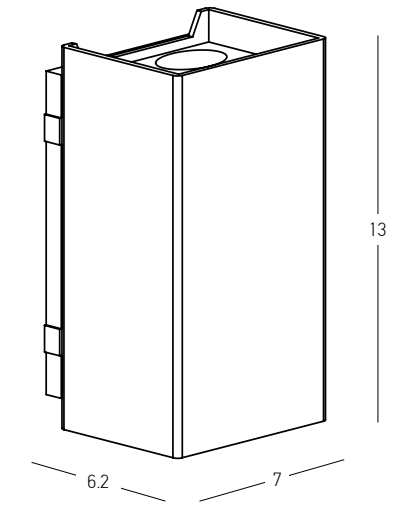

Power	2x 3W
Input	220-240V, 50/60Hz
Color Temperature	3000K
Lumen	350Lm
Cri	90
IP	65
Dimensions	L: 6.2cm W: 7cm H: 13cm
Base	L: 1.7cm W: 7cm H: 11cm
Beam Angle	6.5°
Material	Aluminium - Glass
Special Feature	Up-Down Lighting
Color	Graphite / Code E412