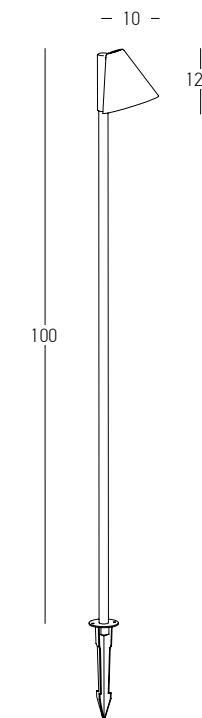

Bulb 1x GU10
Power 20W MAX
Input 220-240V, 50/60Hz
IP 65
Dimensions L: 10cm W: 10cm H: 100cm
Material Aluminium - Tempered Glass
Special Feature 40cm Cable Available
Spike Included
Recommended Base E282-SP / Not Included
Color Graphite / **Code E282**

Base for E281 - E282
Dimensions Ø: 9.5cm H: 2cm
Material Aluminium
Color Graphite / **Code E282-SP**