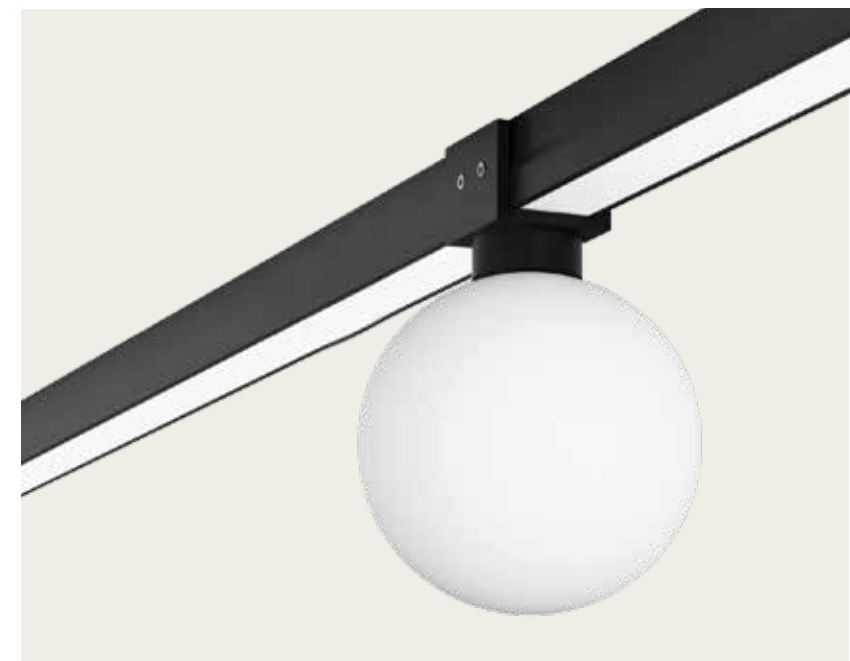

Code	Kelvin	Watt	Lumen
E374	3000	24W	MAX 1700
E375	4000	24W	MAX 1720

Connectors Male & Female for E376, E377, E374 & E375

Cable 25cm
 Input 24V
 IP 66
 Color Black / Code CNCTR 1

Track The Light, Magnify The Possibilities.
IP-protected outdoor lighting for modern
spaces.