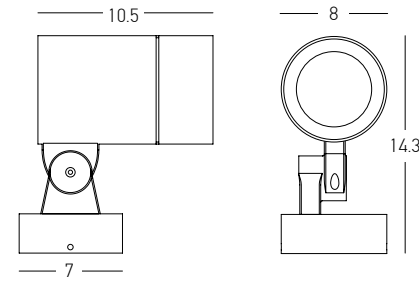

Bulb 1x GU10
Power 11W MAX
Input 220-240V, 50/60Hz
IP 65
Dimensions Ø: 8cm L: 14.3cm
Base Ø: 7cm
Material Aluminium - Tempered Glass
Special Feature Tilt Up-Down
Color Graphite / **Code E236**