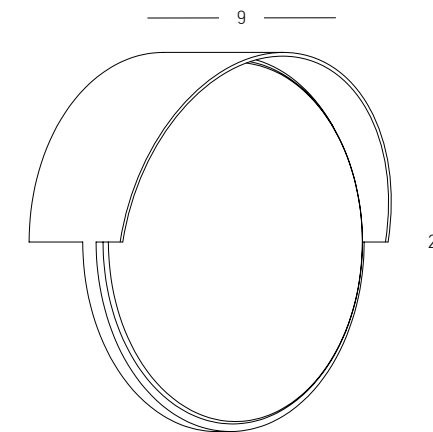

Power 10W
Input 220-240V, 50/60Hz
Color Temperature 3000K
Lumen 875Lm
Cri 85
IP 54
Dimensions Ø: 20cm L: 9cm
Material Aluminium - PC Diffuser
Color Graphite / **Code E414**