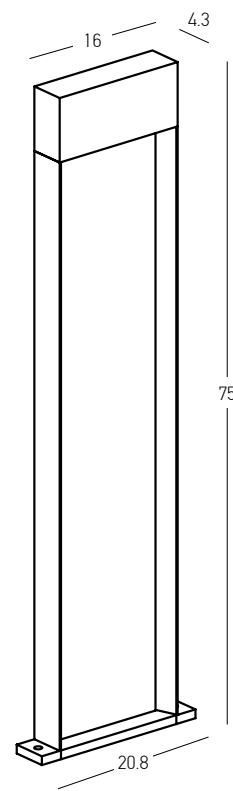

Power 6.5W
Input 220-240V, 50/60Hz
Color Temperature 3000K
Lumen 316Lm
Cri 80
IP 65
Dimensions L: 4.3m W: 16cm H: 17.2cm
Material Aluminium - Glass
Color Graphite / **Code E446**