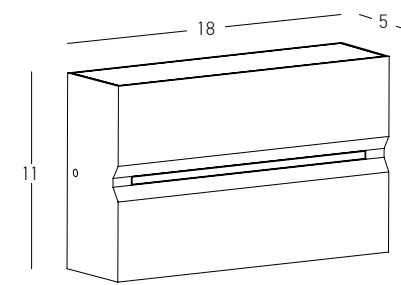

Power 15W
Input 220-240V, 50/60Hz
Color Temperature 3000K
Lumen 796Lm
Cri 80
IP 54
Dimensions L: 5cm W: 18cm H: 11cm
Beam Angle 30°
Material Aluminium - Tempered Glass - PC Diffuser
Special Feature Up - Down - Front Lighting
12x SMD LED
Color Graphite / **Code E272**