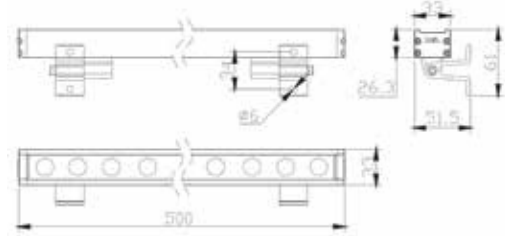

Power 12W
Input 24V
Cri 80
IP 66
Dimensions L: 50cm W: 3.3cm H: 2.6cm
Beam Angle 60° x 10°
Material Aluminium
Special Feature Honeycomb Included
Driver Not Included
Connect 12pcs MAX

Color Grey

Dimming Options

1. DALI Dimming : Dali Driver 24V Channel 1 + Switch Dali MCU (Page 396-397)
2. 1-10 Dimming : 1-10V Driver 24V (Page 396-397)
3. PUSH BUTTON Dimming : Dali Driver 24V Channel 1 (Page 396-397)
4. ON-OFF Dimming : ON-OFF Driver 24V (Page 396-397)

Code	Kelvin	Watt	Lumen
E376	3000	12W	MAX 850
E377	4000	12W	MAX 870

Power 24W
Input 24V
Cri 80
IP 66
Dimensions L: 100cm W: 3.3cm H: 2.6cm
Beam Angle 60° x 10°
Material Aluminium
Special Feature Honeycomb Included
Driver Not Included
Connect 6pcs MAX

Color Grey

Dimming Options

1. DALI Dimming : Dali Driver 24V Channel 1 + Switch Dali MCU (Page 396-397)
2. 1-10 Dimming : 1-10V Driver 24V (Page 396-397)
3. PUSH BUTTON Dimming : Dali Driver 24V Channel 1 (Page 396-397)
4. ON-OFF Dimming : ON-OFF Driver 24V (Page 396-397)

Code	Kelvin	Watt	Lumen
E374	3000	24W	MAX 1700
E375	4000	24W	MAX 1720

Connectors Male & Female for E376, E377, E374 & E375

Cable 25cm
Input 24V
IP 66
Color Black / Code CNCTR 1