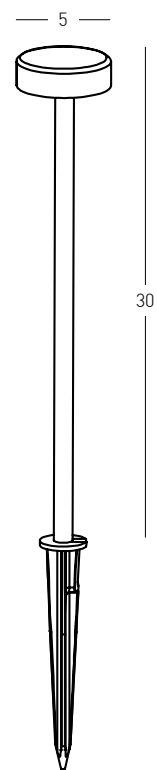

Power	1.5W
Input	24V
Color Temperature	3000K
Lumen	80Lm
Cri	80
IP	65
Dimensions	Ø: 5cm H: 30cm
Material	Stainless Steel - PC Diffuser
Special Feature	50cm Cable Available Spike Included
Recommended Driver	Waterproof Connector Included LPH-18-24 (Not Included) In Parallel Connection 1-10 pcs
Color	Brown / Code E465