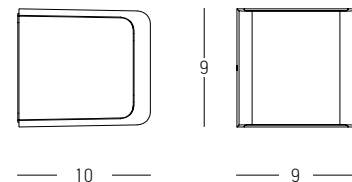

Power 13W
Input 220-240V, 50/60Hz
Color Temperature 3000K
Lumen 767Lm
Cri 80
IP 65
Dimensions L: 10cm W: 9cm H: 9cm
Material Aluminium
Special Feature Up-Down Lighting
Color Graphite / **Code E352**