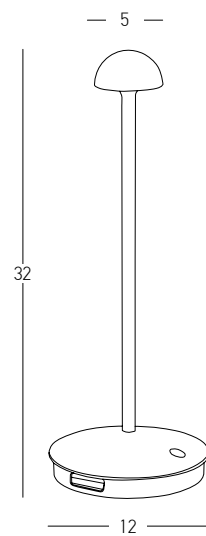

Power 2W
Input 3.7V DC
Battery 1800 MAH
Color Temperature 3000K
Lumen 124Lm
Cri 80
IP 54
Dimensions Ø: 12cm H: 32cm
Shade Ø: 5cm H: 2.6cm
Touch Dimming ☉
Material Metal - Aluminium - PC Frosted
Special Feature Portable Table Lamp
USB Cable & Adaptor Included
Power-Off Memory Function
Working Time
100% of Light - 7H
50% of Light - 14H
10% of Light - 70H
Charging Time 4.5H
Color Sandy Black / **Code E314**
Color Sandy White / **Code E313**