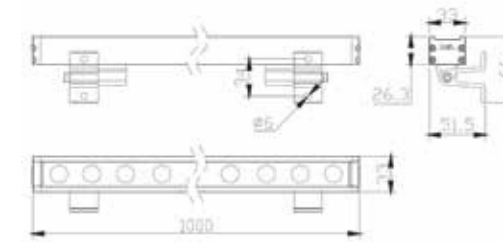

WALL WASHERS RGB & RGBW

Code	Kelvin	Watt	Lumen
E380	RGB	12W	MAX 280
E381	RGBW 4000	12W	MAX 480

Power 12W
Input 24V
Cri 80
IP 66
Dimensions L: 100cm W: 3.3cm H: 2.6cm
Beam Angle 60° x 10°
Material Aluminium
Special Feature Honeycomb Included
Driver Not Included
Connect 6pcs MAX
Color Grey

1. **Dimming Options**
   1. DALI Dimming : OTi DALI Driver 4CH (Page 396-397)
   2. BLUETOOTH Dimming : On-Off Driver 24V + OT Wi DIM 5CH CA (CASAMBI App) (Page 396-397)