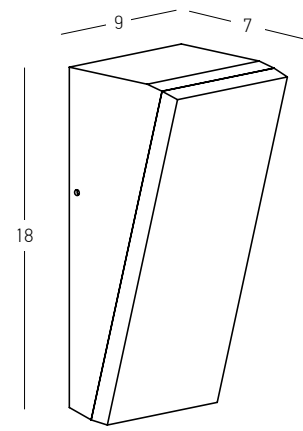

Power 12W
 Input 220-240V, 50/60Hz
 Color Temperature 3000K
 Lumen 1100Lm
 Cri 80
 IP 54
 Dimensions L: 19.2cm W: 16.2cm H: 6cm
 Beam Angle 120°
 Material Aluminium - Clear Glass
 Color Graphite / **Code E464**