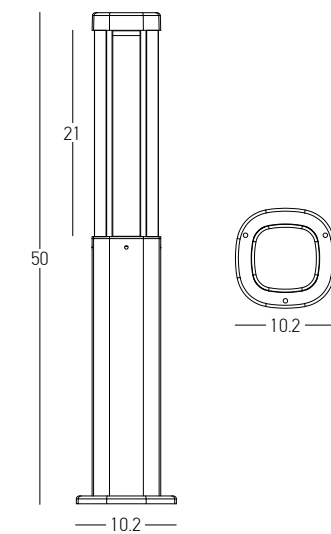

Power 7W
Input 220-240V, 50/60Hz
Color Temperature 3000K
Lumen 533Lm
Cri 80
IP 54
Dimensions L: 10.2cm W: 10.2cm H: 50cm
Base Ø: 10.2cm H: 1cm
Beam Angle 120°
Material Aluminium - PC Diffuser
Color Graphite / **Code E355**