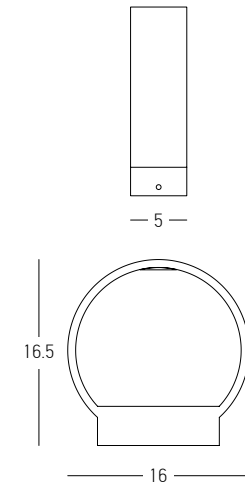

Power 7W
Input 220-240V, 50/60Hz
Color Temperature 3000K
Lumen 530Lm
Cri 80
IP 65
Dimensions L: 16.5cm W: 16cm H: 5cm
Material Aluminium - Tempered Glass
Special Feature Up-Down Lighting
Color Dark Brown / **Code E268**