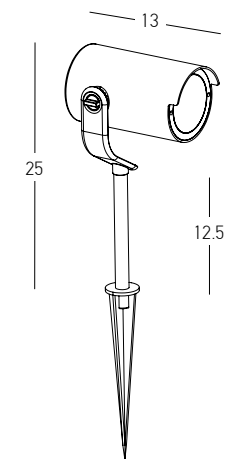

Bulb 1x GU10
Power 20W MAX
Input 220-240V, 50/60Hz
IP 65
Dimensions Ø: 7.5cm L: 13cm H: 25cm
Base Ø: 6cm H: 0.5cm
Material Aluminium - Tempered Glass
Special Feature 40cm Cable Available
Movable Spot
Spike & Base Included
Waterproof Connector Included

Color Brown / **Code E284**