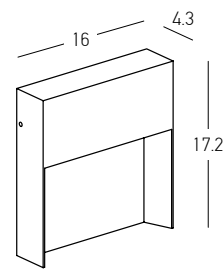

Power 6.5W
Input 220-240V, 50/60Hz
Color Temperature 3000K
Lumen 316Lm
Cri 80
IP 65
Dimensions L: 4.3m W: 16cm H: 17.2cm
Material Aluminium - Glass
Color Graphite / **Code E446**