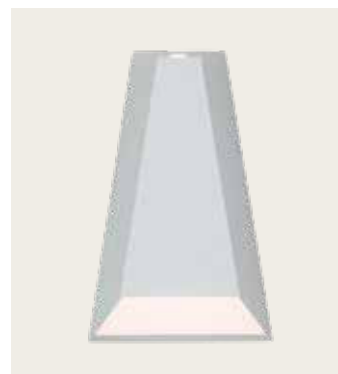

OUTDOOR LIGHTING | WALL

Power 2x 3W
Input 220-240V, 50/60Hz
Color Temperature 3000K
Lumen 480Lm
Cri 80
IP 54
Dimensions L: 6.5cm W: 11cm H: 17.5cm
Material Aluminium - Tempered Glass
Special Feature Up-Down Lighting
Color Graphite / **Code E135**
Color Sandy White / **Code E156**

Power 2x 3W
Input 220-240V, 50/60Hz
Color Temperature 3000K
Lumen 480Lm
Cri 80
IP 54
Dimensions L: 8.2cm W: 8cm H: 8cm
Material Aluminium - Tempered Glass
Special Feature Movable
Up-Down Lighting

Color Graphite / **Code E109**
Color Sandy White / **Code E159**