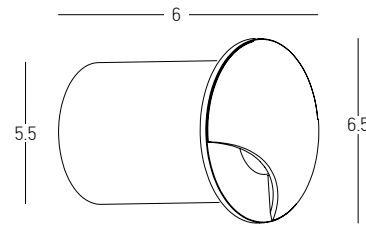

Power 3W
Input 220-240V, 50/60Hz
Color Temperature 3000K
Lumen 230Lm
Cri 90
IP 65
Dimensions Ø: 6.5cm L: 6cm
Material Aluminium - PC Diffuser
Depth Required 6cm
Recessed Mounting Box Ø: 5.5cm L: 6cm (Included)
Color Sandy Black / **Code E300**