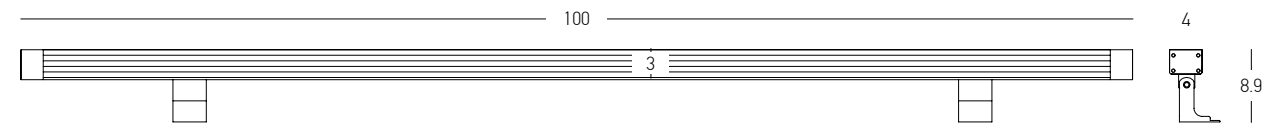

Power 36W
Input 24V
Color Temperature 2700K
Lumen 1530Lm
Cri 80
IP 65
Dimensions L: 100cm W: 4cm H: 8.9cm
Beam Angle 60° x 10°
Material Aluminium - Glass
Special Feature Anti-Glare
Driver Not Included
Connect 5pcs MAX

Color Dark Brown / **Code E498**

Power 18W
Input 24V
Color Temperature 2700K
Lumen 775Lm
Cri 80
IP 65
Dimensions L: 50cm W: 4cm H: 8.9cm
Beam Angle 60° x 10°
Material Aluminium - Glass
Special Feature Anti-Glare
Driver Not Included
Connect 5pcs MAX

Color Dark Brown / **Code E499**

Dimming Options

1. DALI Dimming : Dali Driver 24V Channel 1+Switch Dali MCU (Page 396-397)
2. 1-10 Dimming : 1-10V Driver 24V (Page 396-397)
3. PUSH BUTTON Dimming : Dali Driver 24V Channel 1(Page 396-397)
4. ON-OFF Dimming : ON-OFF Driver 24V (Page 396-397)

Connectors Male & Female for E498 & E499

Cable 25cm
Input 24V
IP 66
Color Black / **Code CNCTR 7**