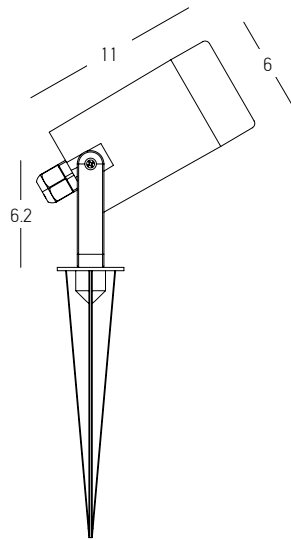

Bulb 1x GU10 LED
Power 7W MAX
Input 220-240V, 50/60Hz
IP 54
Dimensions Ø: 6cm L: 11cm H: 6.2cm
Material ABS - PC Diffuser
Special Feature 30cm Cable Available
Movable Spot
Without Spike
Color Black / **Code E311**

Bulb 1x GU10 LED
Power 7W MAX
Input 220-240V, 50/60Hz
IP 54
Dimensions Ø: 6cm L: 11cm H: 6.2cm
Material ABS - PC Diffuser
Special Feature 30cm Cable Available
Movable Spot
Spike Included
Color Black / **Code E312**