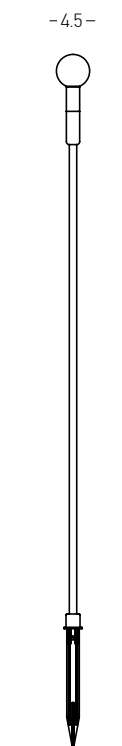

Power 1.5W
Input 24V
Color Temperature 3000K
Lumen 90Lm
Cri 80
IP 65
Dimensions Ø: 4.5cm H: 90cm
Material Aluminium - Frosted Acrylic
Special Feature 200cm Cable Available
Spike Included
Waterproof Connector Included
Recommended Driver LPH-18-24 (Not Included)
In Parallel Connection 1-11 pcs
Color Brown / **Code E460**