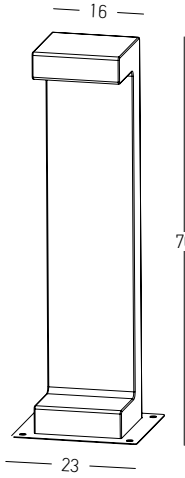

Power 8W
Input 220-240V, 50/60Hz
Color Temperature 3000K
Lumen 490Lm
Cri 90
IP 54
Dimensions L: 15cm W: 16cm H: 70cm
Base L: 21cm W: 23cm
Material Concrete
Color Natural Concrete / **Code E192**