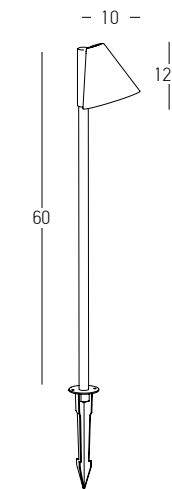

Bulb 1x GU10
Power 20W MAX
Input 220-240V, 50/60Hz
IP 65
Dimensions L: 10cm W: 10cm H: 60cm
Material Aluminium - Tempered Glass
Special Feature 50cm Cable Available
Spike Included
Recommended Base E282-SP / Not Included
Color Graphite / **Code E281**