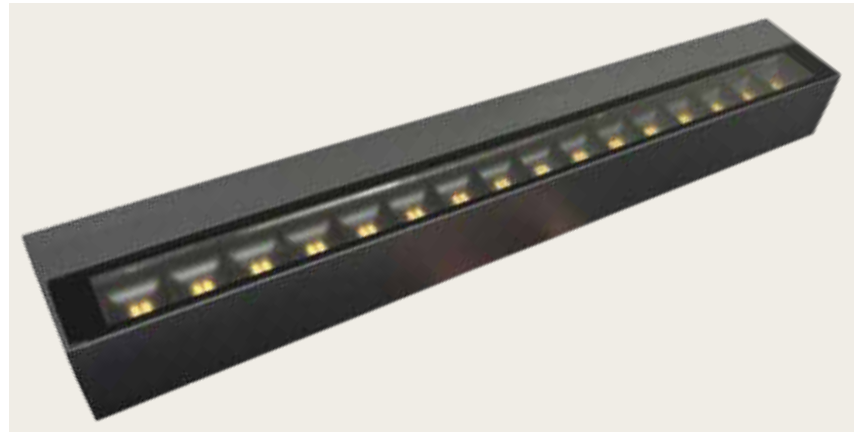

Power 30W
Input 220-240V, 50/60Hz
Color Temperature 3000K
Lumen 2263Lm
Cri 80
IP 65
Dimensions L: 7.8cm W: 50cm H: 5.6cm
Material Aluminium - PC Diffuser
Special Feature Up-Down Lighting
Clear Microprismatic Diffuser
Color Graphite / **Code E227**