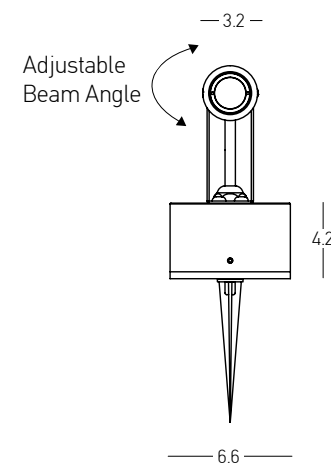

Power 2.1W
Input 220-240V, 50/60Hz
Color Temperature 2700K
Lumen 168Lm
Cri 80
IP 54
Dimensions L: 8cm H: 8.5cm
Base Ø: 6.6cm H: 4.2cm
Beam Angle 10°-60°
Material Aluminium - Stainless Steel
Special Feature 60cm Cable Available
Stick Ø: 3.2cm H: 8cm
Spike Included

Color Sandy Black / **Code E177-B**