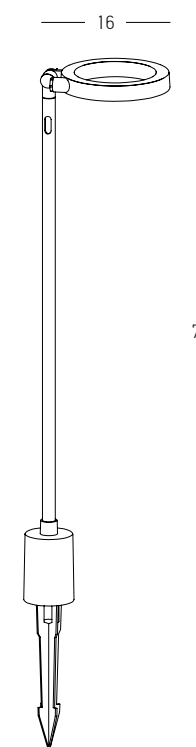

Power	7W
Input	220-240V, 50/60Hz
Color Temperature	3000K
Lumen	245Lm
Cri	80
IP	65
Dimensions	L: 16cm W: 12cm H: 70cm
Ring	Ø: 12cm H: 1.5cm
Material	Aluminium - PC Diffuser
Special Feature	50cm Cable Available Driver Included Spike Included Tilt Up-Down Waterproof Connector Included
Color	Brown / Code E494