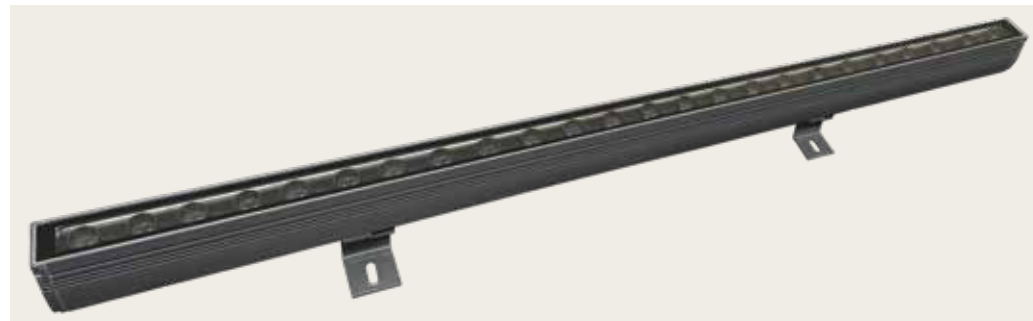

Power 36W
Input 220-240V, 50/60Hz
Color Temperature 3000K
Lumen 2200Lm
Cri 80
IP 65
Dimensions L: 100cm W: 4cm H: 12.3cm
Beam Angle 60° x 10°
Material Aluminium - Glass
Special Feature Half Circular Anti-Glare
Driver Included
Connect 8pcs MAX
Color Graphite / **Code E496**