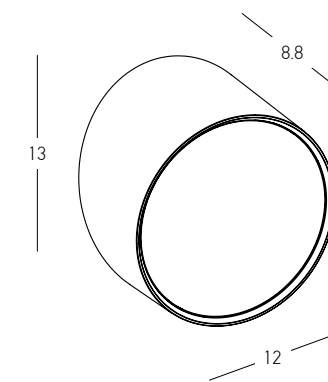

Power 7W
Input 220-240V, 50/60Hz
Color Temperature 3000K
Lumen 518Lm
Cri 80
IP 65
Dimensions Ø: 12cm L: 8.8cm H: 13cm
Beam Angle 120°
Material Aluminium - Tempered Glass
Color Sandy Black / **Code E436**

Power 6W
Input 220-240V, 50/60Hz
Color Temperature 3000K
Lumen 672Lm
Cri 80
IP 65
Dimensions Closed Ø: 9cm L: 8.5cm
Dimensions Open L: 12cm W: 9cm H: 12.6cm
Beam Angle 120°
Material Aluminium - PC Diffuser
Special Feature 90° Movable Head
Color Sandy Black / **Code E435**