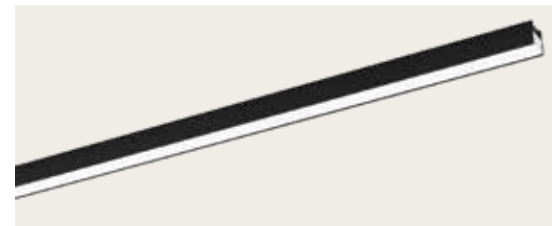

IP65 WATERPROOF RUBBER

Power 10W
Input 48V
Color Temperature 3200K
Lumen 700Lm
Cri 90
IP 65
Beam Angle 100°
Dimmable DALI ☐
Dimensions L: 100cm W: 2cm H: 1.4cm
Material Silicone Rubber
Special Feature 1m Can Load 144W MAX
Color White / **Code E386**