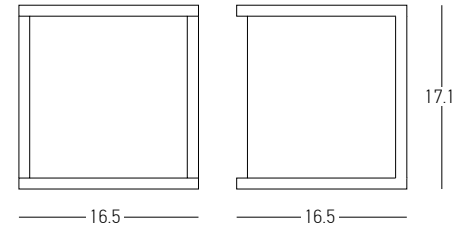

Bulb 1x E27
Power 18W MAX
Input 220-240V, 50/60Hz
IP 54
Dimensions L: 16.5cm W: 16.5cm H: 17.1cm
Material Aluminium - PC Diffuser
Color Graphite / **Code E127**