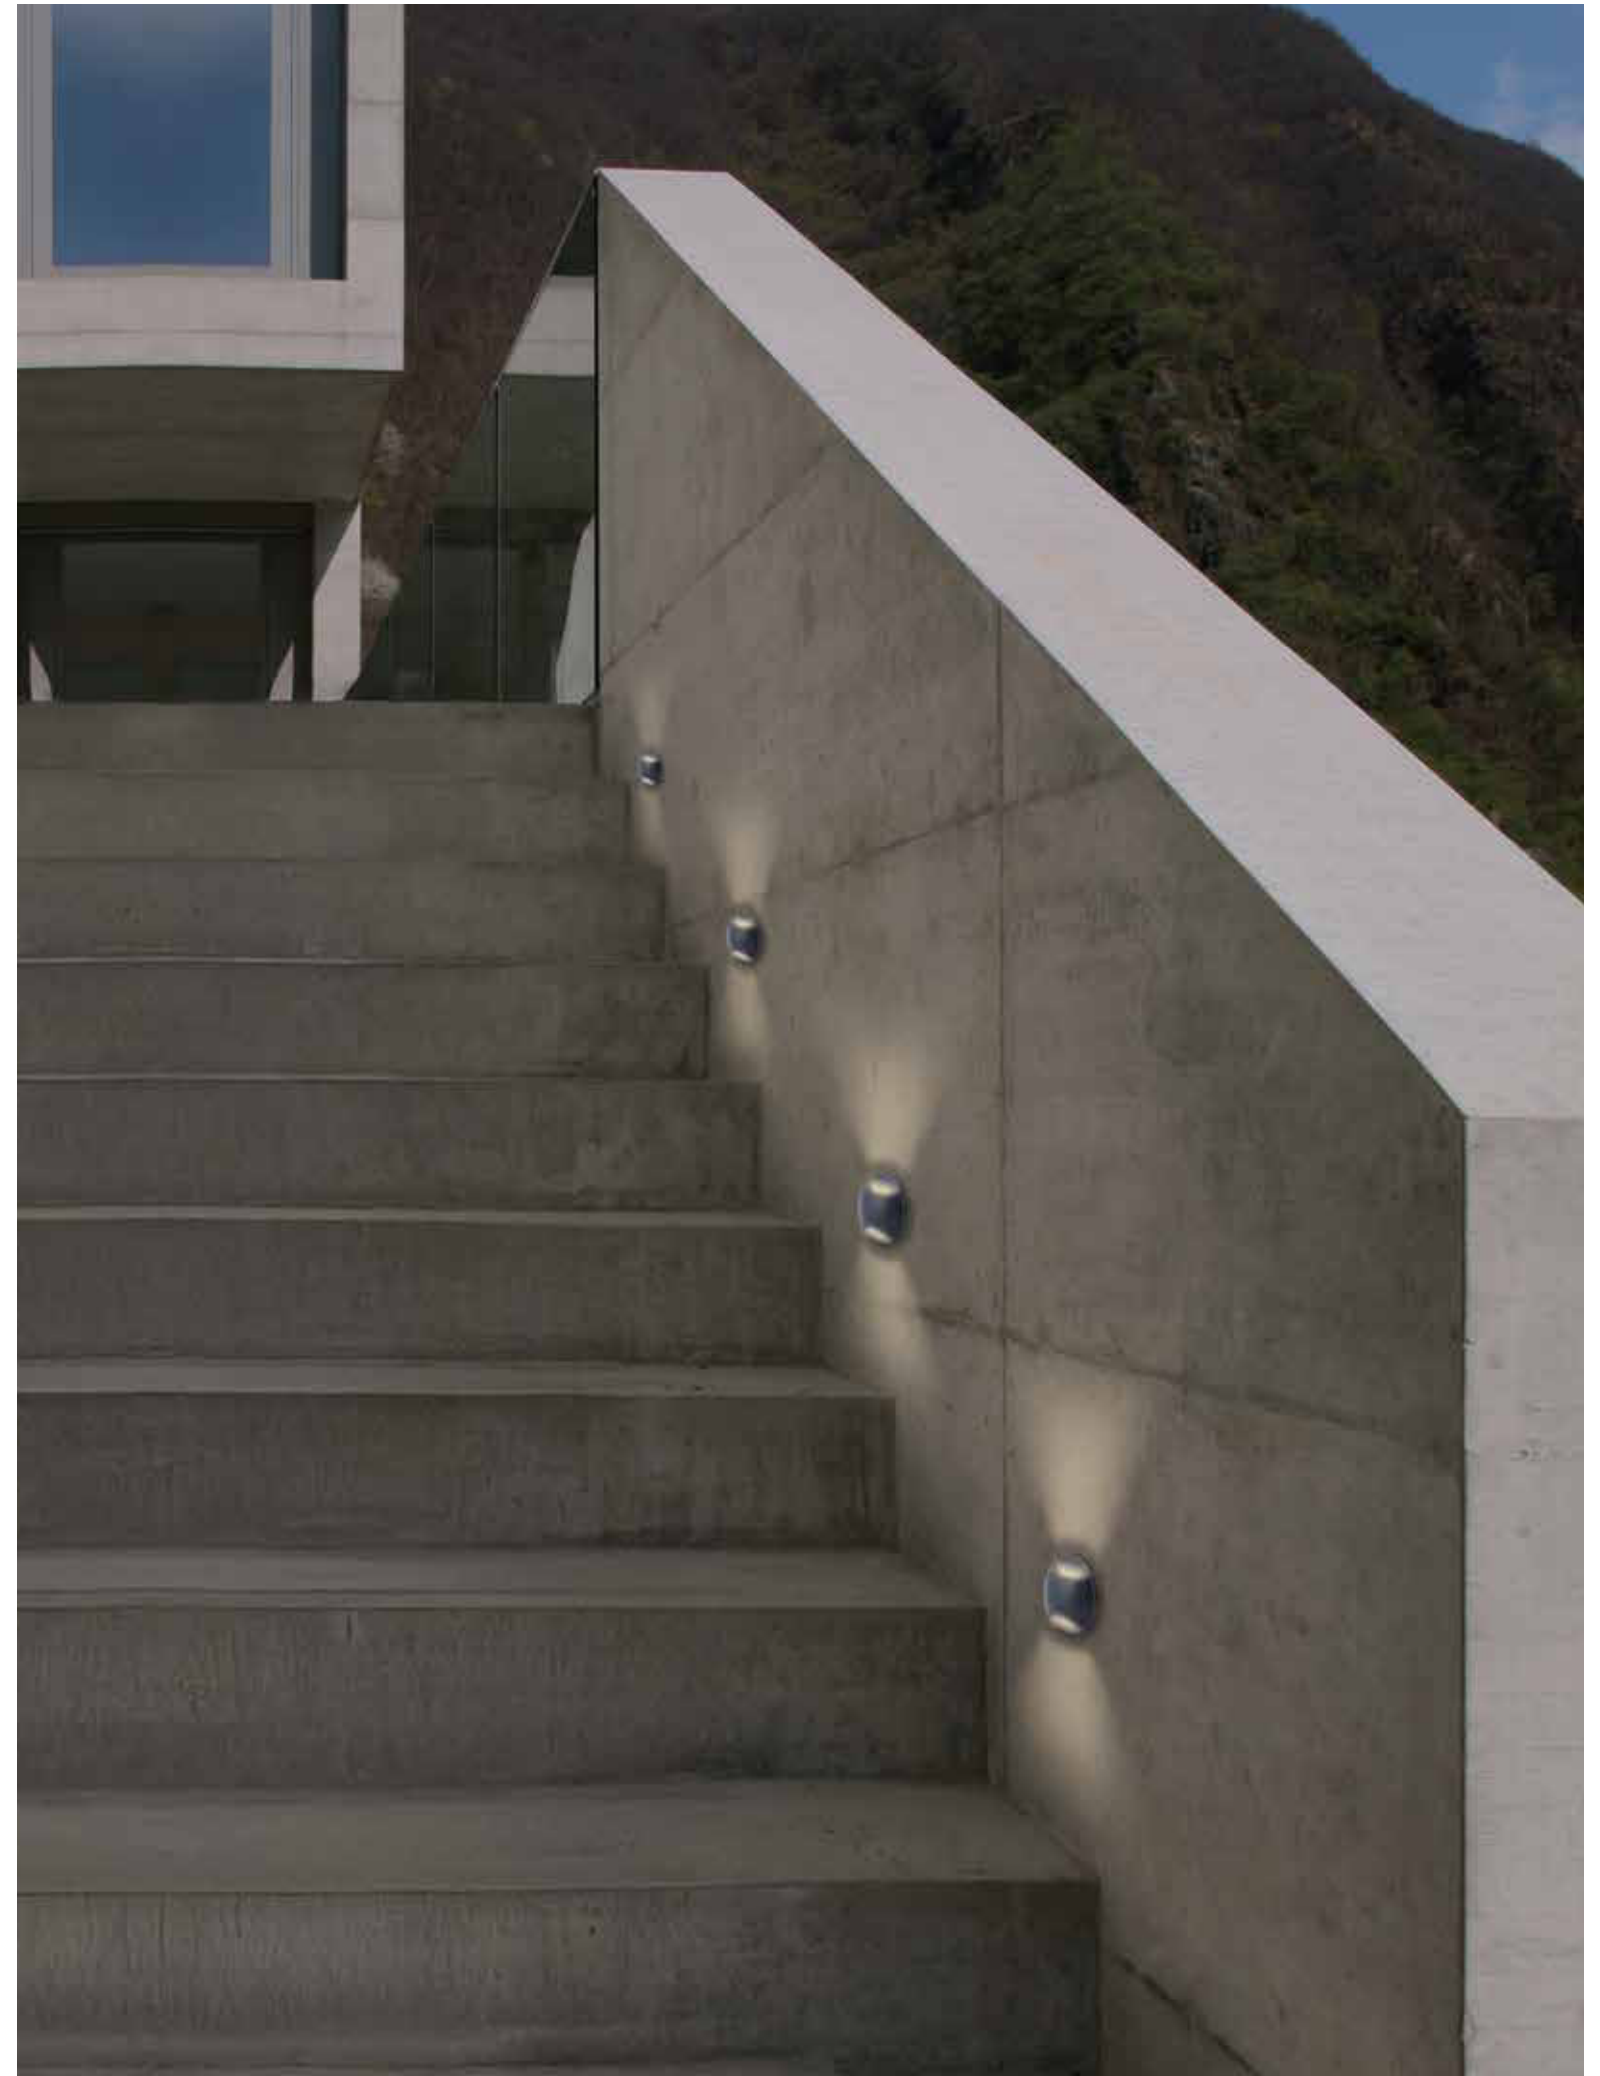

Power 3W
Input 220-240V, 50/60Hz
Color Temperature 3000K
Lumen 290Lm
Cri 90
IP 65
Dimensions Ø: 6.5cm L: 6cm
Material Aluminium - PC Diffuser
Depth Required 6cm
Recessed Mounting Box Ø: 5.5cm L: 6cm (Included)
Color Sandy Black / **Code E301**