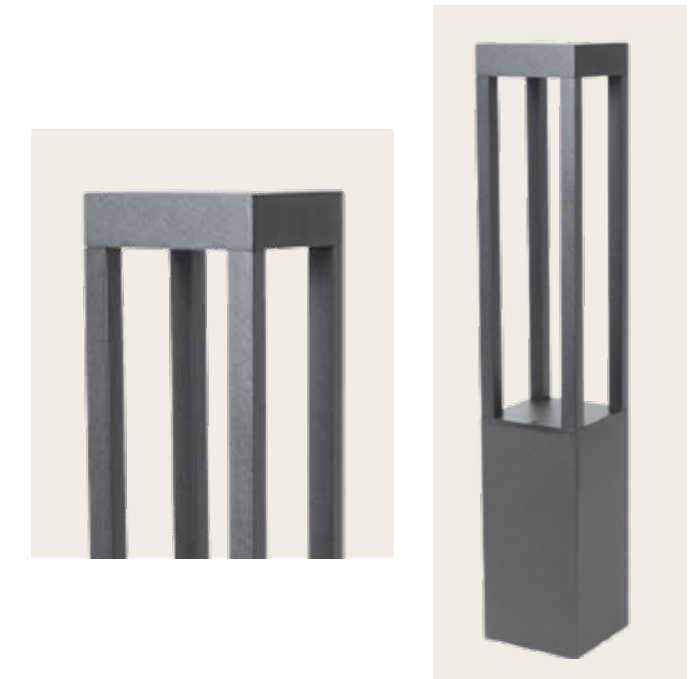

Power 7W
Input 220-240V, 50/60Hz
Color Temperature 3000K
Lumen 533Lm
Cri 80
IP 54
Dimensions L: 10.2cm W: 10.2cm H: 50cm
Base Ø: 10.2cm H: 1cm
Beam Angle 120°
Material Aluminium - PC Diffuser
Color Graphite / **Code E355**