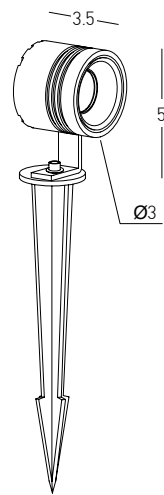

Power 3W
Input 24V
Color Temperature 3000K
Lumen 228Lm
Cri 90
IP 65
Dimensions L: 3cm W: 3.5cm H: 5cm
Beam Angle 36°
Material Aluminium - Tempered Glass
Special Feature 30cm Cable Available
Movable Spot
Spike Included
Recommended Driver LPH-18-24 (Not Included)
In Parallel Connection 1-5 pcs
Color Graphite / **Code E350**

Power 3W
Input 24V
Color Temperature 3000K
Lumen 228Lm
Cri 90
IP 65
Dimensions Ø: 3cm W: 3.5cm H: 5cm
Beam Angle 36°
Material Aluminium - Tempered Glass
Special Feature 30cm Cable Available
Movable Spot
Spike Included
Recommended Driver LPH-18-24 (Not Included)
In Parallel Connection 1-5 pcs
Color Graphite / **Code E349**

Driver
Power 18W
Input 220-240V, 50/60Hz
Output 24V
Dimensions L: 14cm W: 3cm H: 2.2cm
IP 67

Waterproof Connection Box 1in / 1out , 16A , 450V
IP 67
Color Black / **Code Z0800-BA**