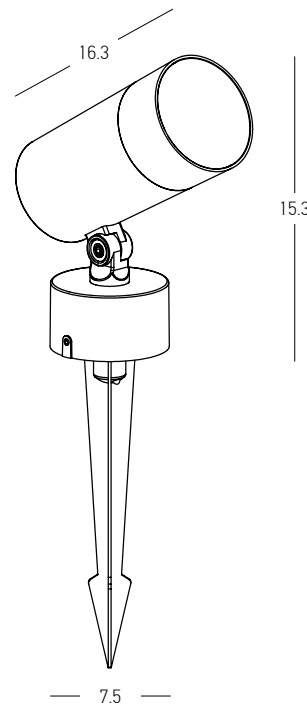

Power 28W
Input 24V
Color Temperature 3000K
Lumen 1615Lm
Cri 90
IP 65
Dimensions Ø: 7.6cm H: 15.3cm
Spot Dimensions Ø: 7.8cm L: 16.3cm
Base Ø: 7.5cm H: 4cm
Beam Angle 24°
Material Aluminium - Glass
Special Feature 30cm Cable Available
Movable Spot
Aluminium Spike Included
Recommended Driver LPV-35-24 (Not Included)
Color Graphite / **Code E471**

Lens for 28W Spot / Beam Angle 15° / **Code E471**

Driver
Power 18W
Input 220-240V, 50/60Hz
Output 24V
Dimensions L: 14cm W: 3cm H: 2.2cm
IP 67

LPH-18-24

Driver
Power 35W
Input 220-240V, 50/60Hz
Output 24V
Dimensions L: 14.8cm W: 4cm H: 3cm
IP 67

LPV-35-24