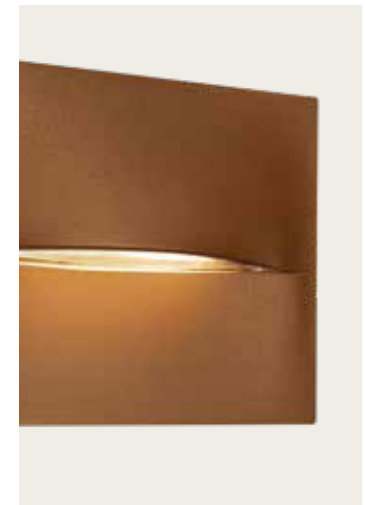

Power	4W
Input	220-240V, 50/60Hz
Color Temperature	3000K
Lumen	285Lm
Cri	80
IP	65
Dimensions	L: 1.5cm W: 19.5cm H: 9.5cm
Material	Aluminium - PC Diffuser
Color	Graphite / Code E453
Color	Sandy White / Code E454
Color	Brown / Code E455