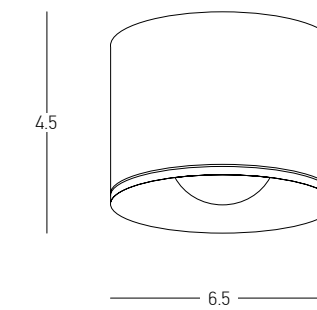

Power 8W
Input 220-240V, 50/60Hz
Color Temperature 3000K
Lumen 454Lm
Cri 80
IP 54
Dimensions Ø: 6.5cm H: 4.5cm
Beam Angle 120°
Material Aluminium
Color Sandy Black / **Code S133**
Color Sandy White / **Code S134**