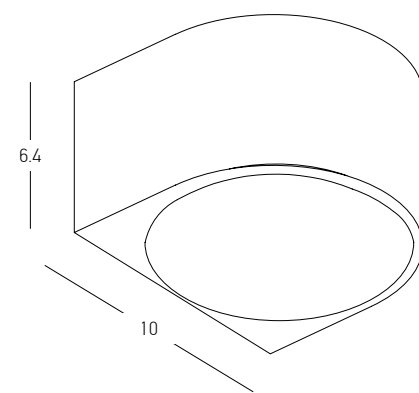

Power 2x 5W
Input 220-240V, 50/60Hz
Color Temperature 3000K
Lumen 929Lm
Cri 90
IP 54
Dimensions L: 11cm W: 10cm H: 6.8cm
Material Aluminium - Tempered Glass
Special Feature Up-Down Lighting
Color Graphite / **Code E317**

Power 5W
Input 220-240V, 50/60Hz
Color Temperature 3000K
Lumen 544Lm
Cri 90
IP 54
Dimensions L: 11cm W: 10cm H: 6.4cm
Material Aluminium - Tempered Glass
Color Graphite / **Code E316**