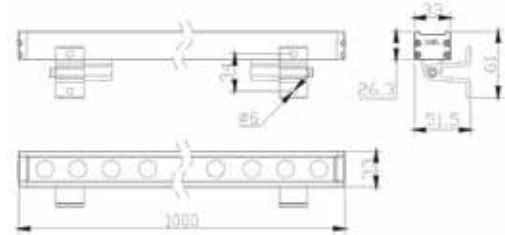

Dimming Options

1. DALI Dimming : Dali Driver 24V Channel 1 + Switch Dali MCU (Page 396-397)
2. 1-10 Dimming : 1-10V Driver 24V (Page 396-397)
3. PUSH BUTTON Dimming : Dali Driver 24V Channel 1 (Page 396-397)
4. ON-OFF Dimming : ON-OFF Driver 24V (Page 396-397)

Code	Kelvin	Watt	Lumen
E376	3000	12W	MAX 850
E377	4000	12W	MAX 870