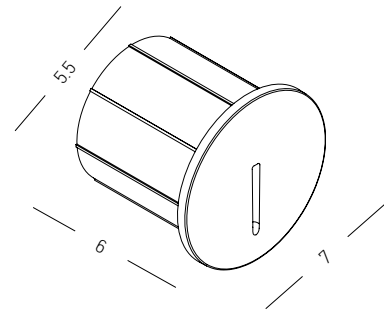

Power 3W
Input 220-240V, 50/60Hz
Color Temperature 3000K
Lumen 92Lm
Cri 90
IP 65
Dimensions Ø: 7cm L: 6.5cm
Material Aluminium - Tempered Glass
Depth Required 6cm
Recessed Mounting Box Ø: 5.5cm L: 6cm (Included)
Color Sandy White / **Code E321**