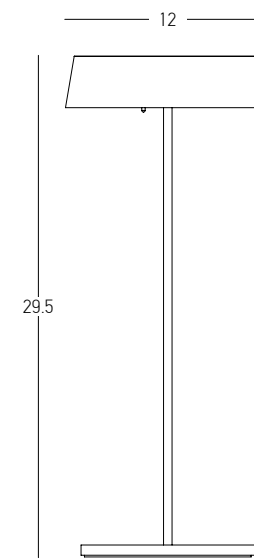

Power	2W
Input	3.7V DC
Battery	2200 MAH
Color Temperature	3000K
Lumen	210Lm
Cri	80
IP	54
Dimensions	Ø: 12cm H: 29.5cm
Shade	Ø: 12cm H: 3.2cm
Touch Dimming	○
Material	Metal - Aluminium - PC Diffuser
Special Feature	Portable Table Lamp USB Cable Included Power-Off Memory Function
Working Time	100% of Light - 10H 50% of Light - 20H 10% of Light - 110H
Charging Time	5H
Color	Sandy Black / Code E289
Color	Sandy White / Code E290
Color	Gold Matt / Code E291