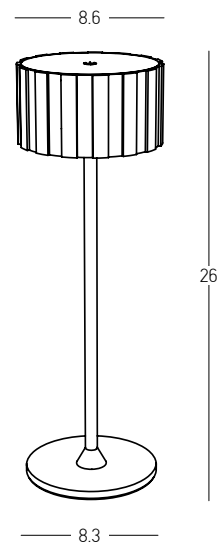

E496 p.374 **E495** p.376 **E499** p.378 **E382** p.380 **E380** p.383 **E377** p.384 **E375** p.384

Tap. Dim. Light Up.
Prepare warm ambience with portable lights.

01 . PORTABLE

Power 2W
 Input 5V DC
 Battery 1200 MAH
 Color Temperature 2700K
 Lumen 104Lm
 Cri 80
 IP 44
 Dimensions Ø: 13cm H: 28cm
 Shade Ø: 13cm H: 5.5cm
 Touch Dimming
 Material Metal - Aluminium - PC Diffuser
 Special Feature Portable Table Lamp
 USB Cable Included
 Power-Off Memory Function
 Working Time 100% of Light - 5.5H
 50% of Light - 10H
 10% of Light - 135H
 Charging Time 3.5H
 Color Sandy Black / **Code E485**
 Color Sand / **Code E486**
 Color Sandy Milk Tea / **Code E487**

White AC-DC Adaptor for Portable Light

Input 220-240V, 50/60Hz
 Output 5V, 1A
 Color White / **Code E099**

Power 2W
 Input 5V DC
 Battery 1800 MAH
 Color Temperature 2700K, 4000K, 6500K
 Lumen 124Lm
 Cri 80
 IP 44
 Dimensions Ø: 8.6cm H: 26cm
 Shade Ø: 8.6cm H: 4.7cm
 Touch Dimming ☉
 Material Metal - Aluminium - PC Diffuser
 Special Feature Portable Table Lamp
 USB Cable Included
 Power-Off & Brightness Memory Function
 Working Time 100% of Light - 6H
 50% of Light - 11.5H
 10% of Light - 60H
 Charging Time 4H
 Color Sand / **Code E488**
 Color Sandy Milk Tea / **Code E489**
 Color Sandy Green / **Code E490**