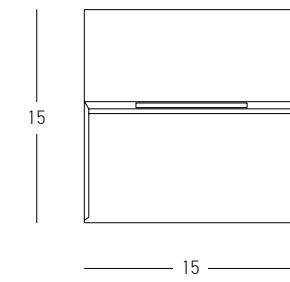

Power 7W
Input 220-240V, 50/60Hz
Color Temperature 3000K
Lumen 480Lm
Cri 80
IP 65
Dimensions L: 3.7cm W: 15cm H: 15cm
Material Aluminium - PC Diffuser
Color Graphite / **Code E241-G**
Color Sandy White / **Code E241-W**