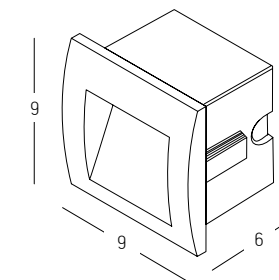

Power 2W
Input 220-240V, 50/60Hz
Color Temperature 3000K
Lumen 65Lm
Cri 80
IP 65
Dimensions L: 6cm W: 9cm H: 9cm
Depth Required 6cm
Material Aluminium - PC Diffuser
Recessed Mounting Box L: 6cm W: 6cm H: 8cm (Included)
Color Graphite / **Code E246-G**
Color Sandy White / **Code E246-W**