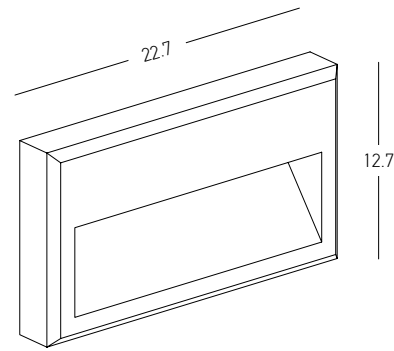

Power 6W
Input 220-240V, 50/60Hz
Color Temperature 3000K
Lumen 420Lm
Cri 80
IP 65
Dimensions L: 3.5cm W: 22.7cm H: 12.7cm
Material Aluminium - Tempered Glass
Color Graphite / **Code E347**