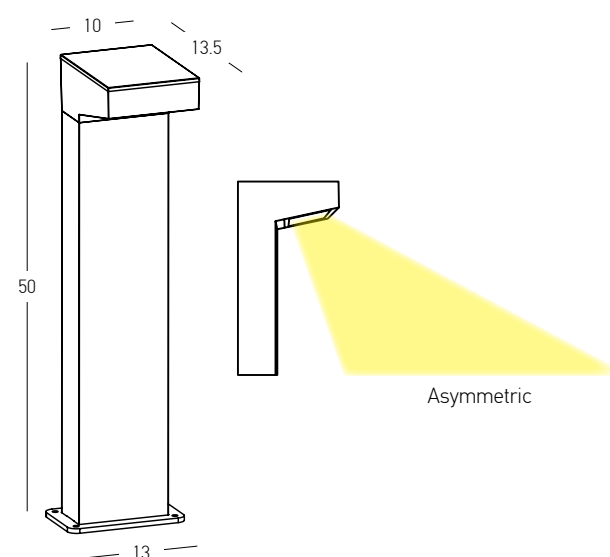

Power	12W
Input	220-240V, 50/60Hz
Color Temperature	3000K
Lumen	760Lm
Cri	85
IP	65
Dimensions	L: 13.5cm W: 10cm H: 50cm
Base	L: 8cm W: 13cm H: 0.5cm
Material	Aluminium - Tempered Glass
Special Feature	Asymmetric Beam Angle
Color	Graphite / Code E418