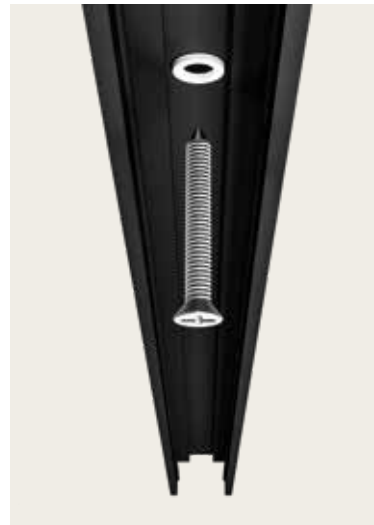

IP65 SURFACE OUTDOOR TRACK

Dimensions L: 300cm W: 2.6cm H: 2.5cm
Material Aluminium
Color Sandy Black / **Code E385**