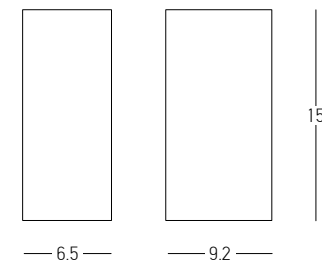

Bulb 2x GU10
Power 15W MAX
Input 220-240V, 50/60Hz
IP 54
Dimensions L: 9.2cm W: 6.5cm H: 15cm
Material Aluminium - Tempered Glass
Special Feature Up-Down Lighting
Color Sandy White / Code E151