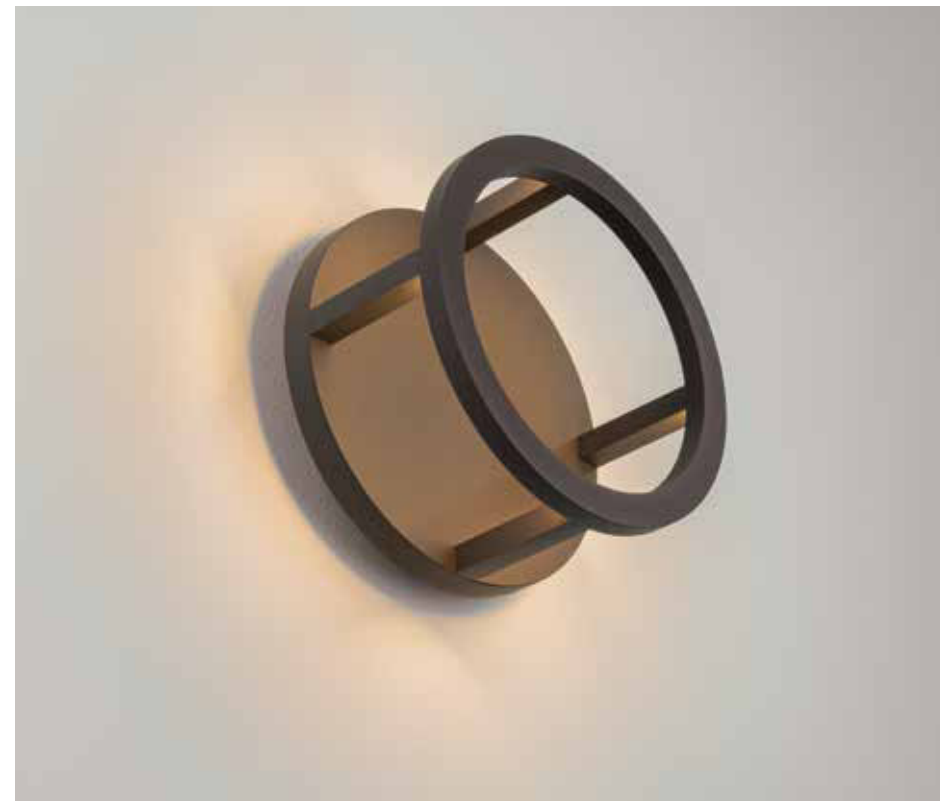

Power	9.2W
Input	220-240V, 50/60Hz
Color Temperature	3000K
Lumen	368Lm
Cri	85
IP	65
Dimensions	Ø: 20.6cm L: 12.3cm
Material	Aluminium - PC Diffuser
Color	Graphite / Code E443