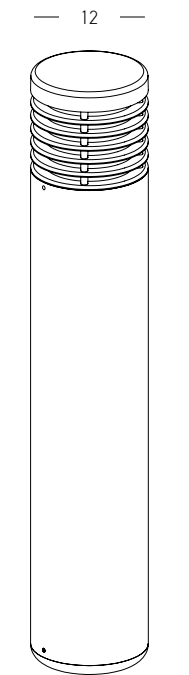

Power 10W
Input 220-240V, 50/60Hz
Color Temperature 3000K
Lumen 923Lm
Cri 80
IP 65
Dimensions Ø: 12cm H: 50cm
Material Aluminium - PC Diffuser
Color Graphite / **Code E345**