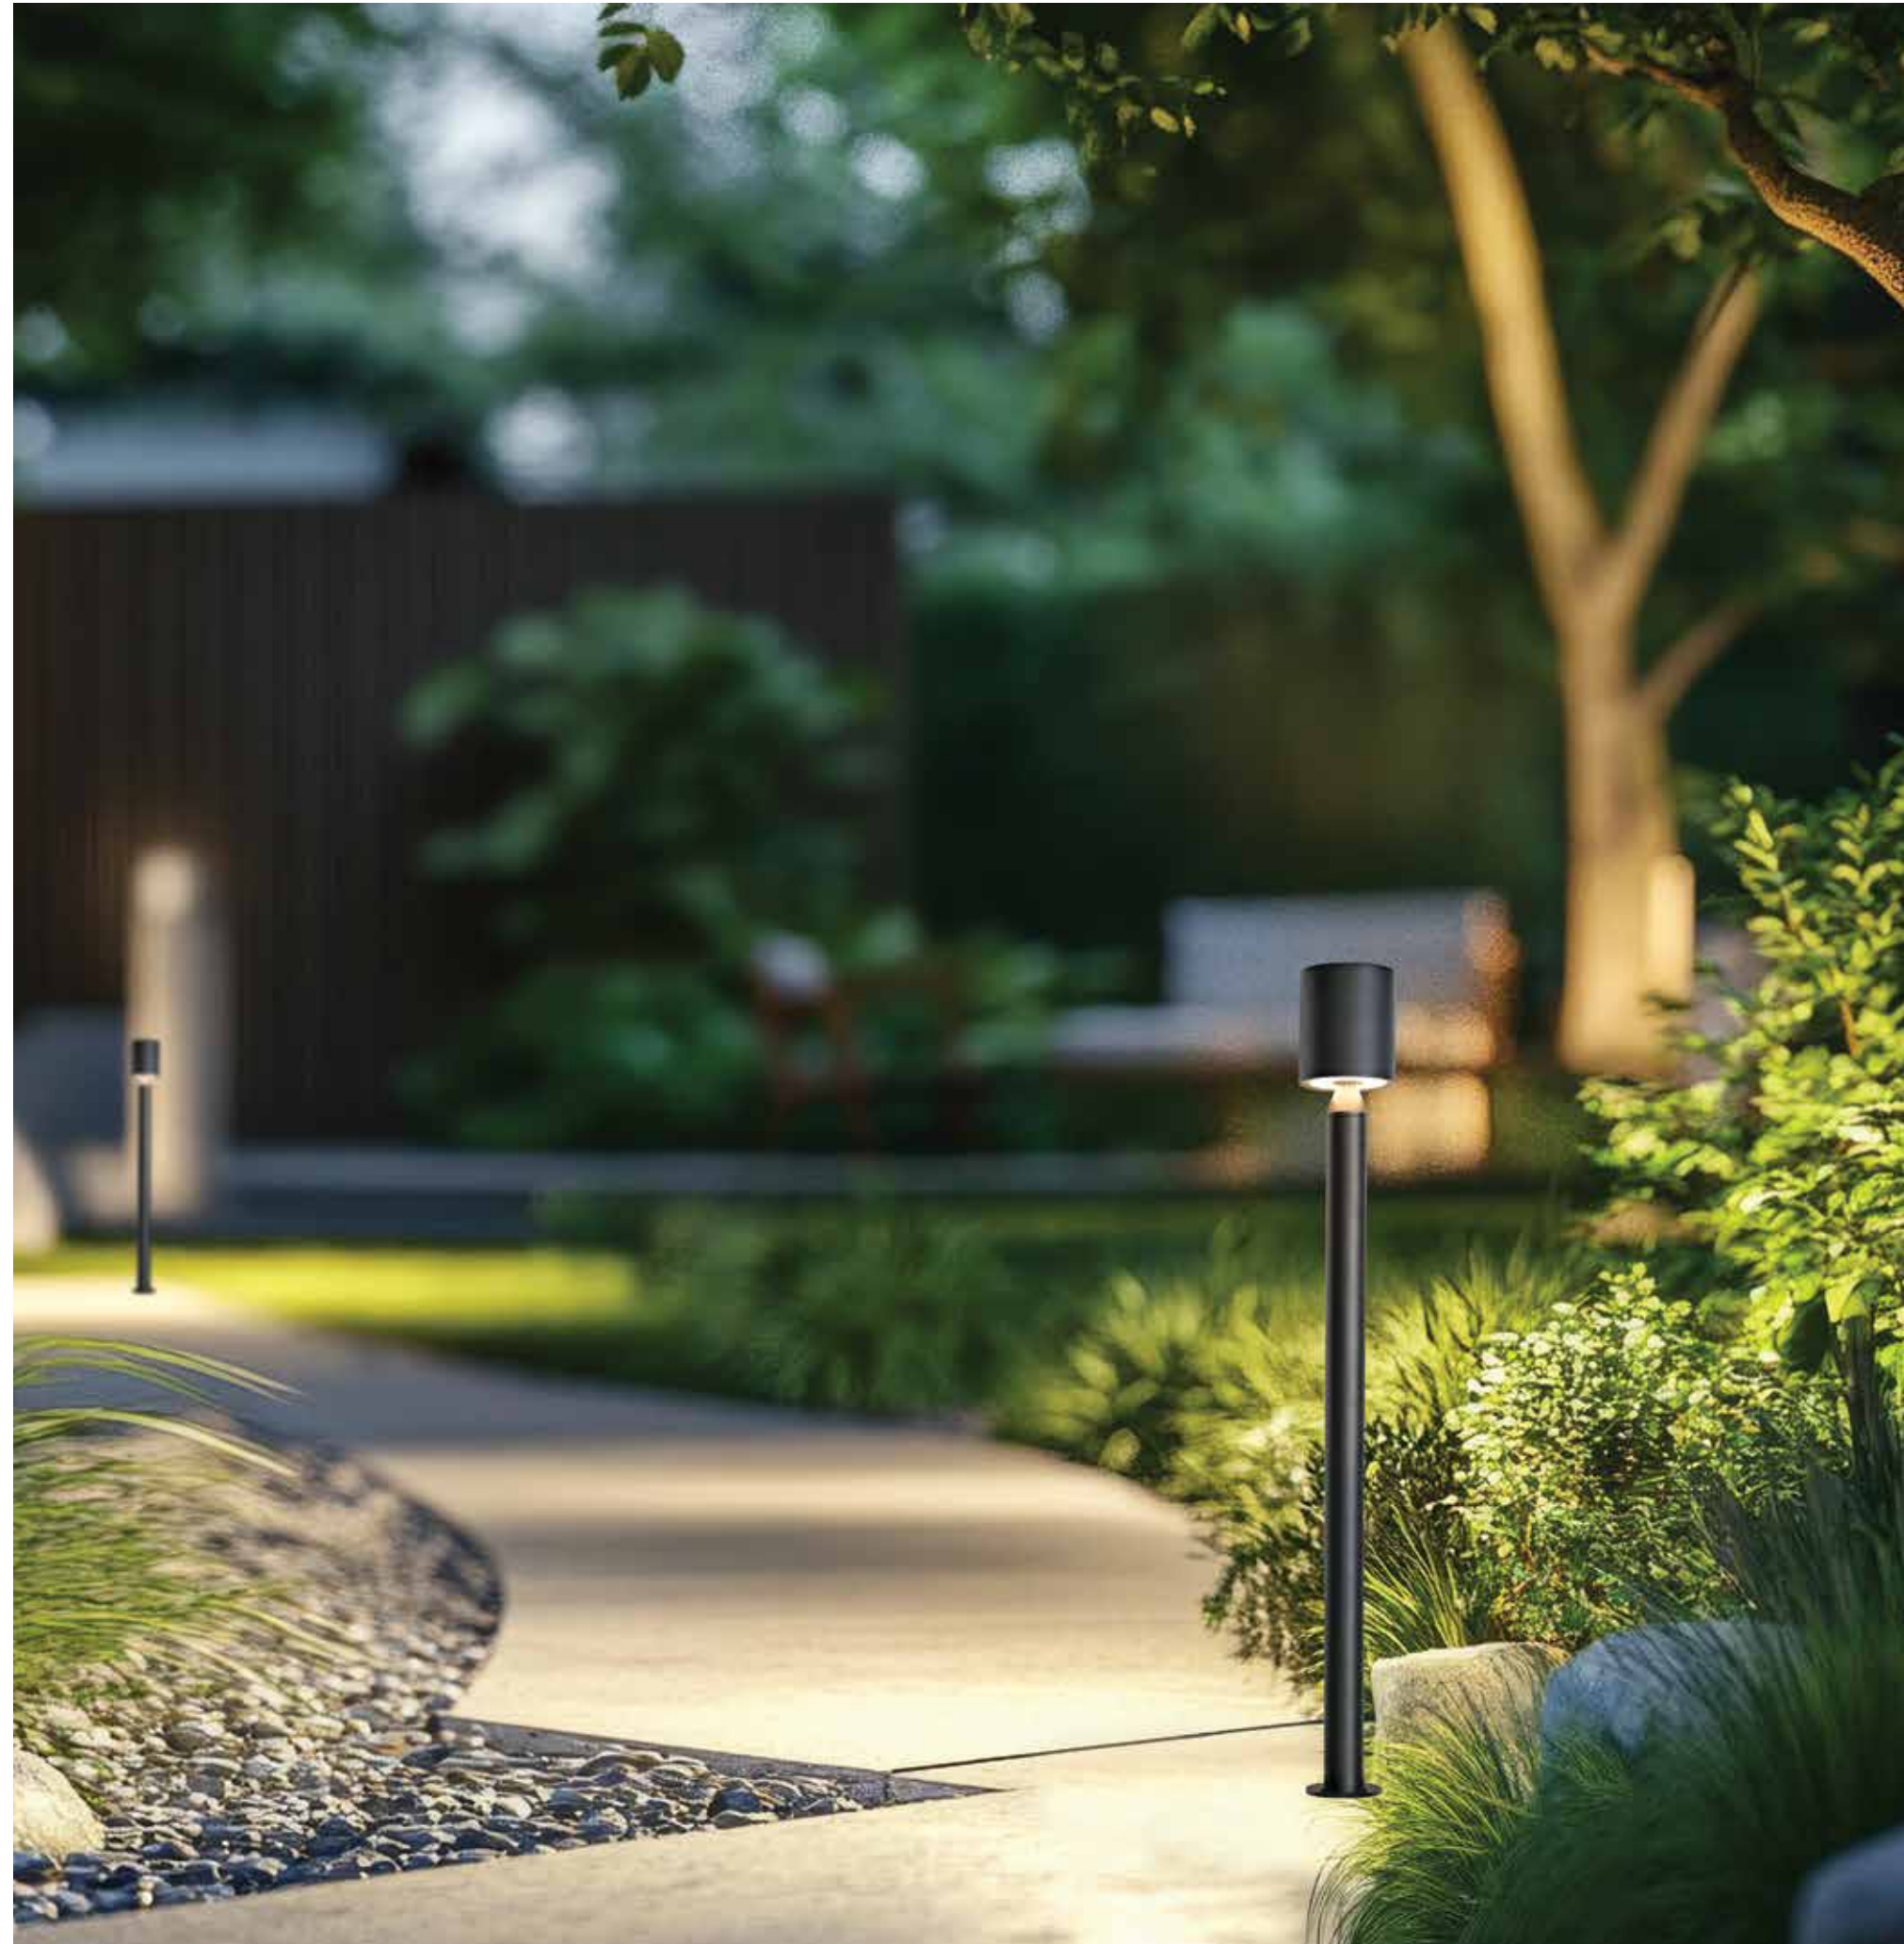

Power 8W
Input 220-240V, 50/60Hz
Color Temperature 3000K
Lumen 363Lm
Cri 90
IP 65
Dimensions Ø: 7cm H: 60cm
Base Ø: 8.5cm H: 0.5cm
Shade Ø: 7cm H: 8cm
Material Aluminium - Tempered Glass
Special Feature Connection Box Included
Color Sandy Black / **Code E409**