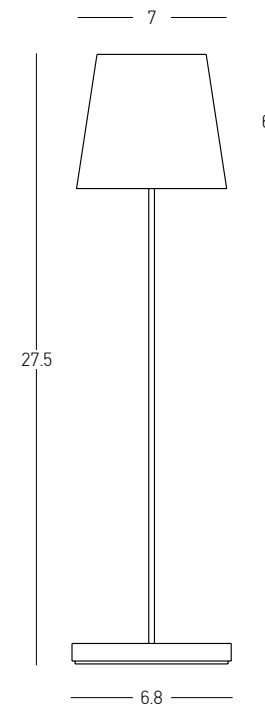

Power 1.5W
Input 5V DC
Battery 1900 MAH
Color Temperature 3000K
Lumen 181Lm
Cri 80
IP 54
Dimensions Ø: 7cm H: 27.5cm
Shade Ø: 7cm H: 6cm
Touch Dimming
Material Metal - Aluminium - PC Diffuser
Special Feature Portable Table Lamp
Charging Base with USB Cable Included
Power-Off Memory Function
Working Time 100% of Light - 10H
50% of Light - 20H
10% of Light - 100H
Charging Time 4H
Color Black / **Code E369**
Color Brick / **Code E370**
Color Sand / **Code E371**

White AC-DC Adaptor for Portable Light

Input 220-240V, 50/60Hz
Output 5V, 1A
Color White / **Code E099**