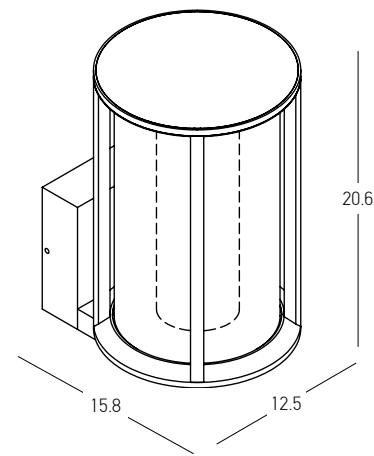

Power 13W
Input 220-240V, 50/60Hz
Color Temperature 3000K
Lumen 789Lm
Cri 90
IP 54
Dimensions L: 15.8cm W: 12.5cm H:20.6cm
Base L: 3.5cm W: 7.5cm H:9cm
Material Aluminium - Glass - Acrylic
Color Beige-Brown (Taupe) / **Code E427**