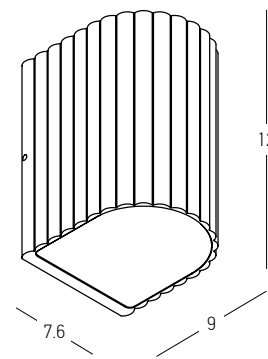

Power 15W
 Input 220-240V, 50/60Hz
 Color Temperature 3000K
 Lumen 1243Lm
 Cri 80
 IP 65
 Dimensions Ø: 8cm L: 16.2cm
 Base Ø: 7cm
 Beam Angle 12°
 Material Aluminium - Tempered Glass
 Special Feature Tilt Up-Down
 Color Graphite / **Code E235-12D**

Light That Defines Walls
Captivating outdoor wallscapes with style.

04. WALL

Power 13W
 Input 220-240V, 50/60Hz
 Color Temperature 3000K
 Lumen 789Lm
 Cri 90
 IP 54
 Dimensions L: 15.8cm W: 12.5cm H:20.6cm
 Base L: 3.5cm W: 7.5cm H:9cm
 Material Aluminium - Glass - Acrylic
 Color Beige-Brown (Taupe) / **Code E427**