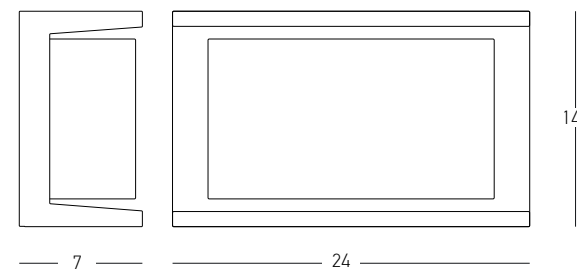

Bulb 1x E27
Power 18W MAX
Input 220-240V, 50/60Hz
IP 54
Dimensions L: 7cm W: 24cm H: 14cm
Material Aluminium - PC Diffuser
Color Graphite / **Code E149**