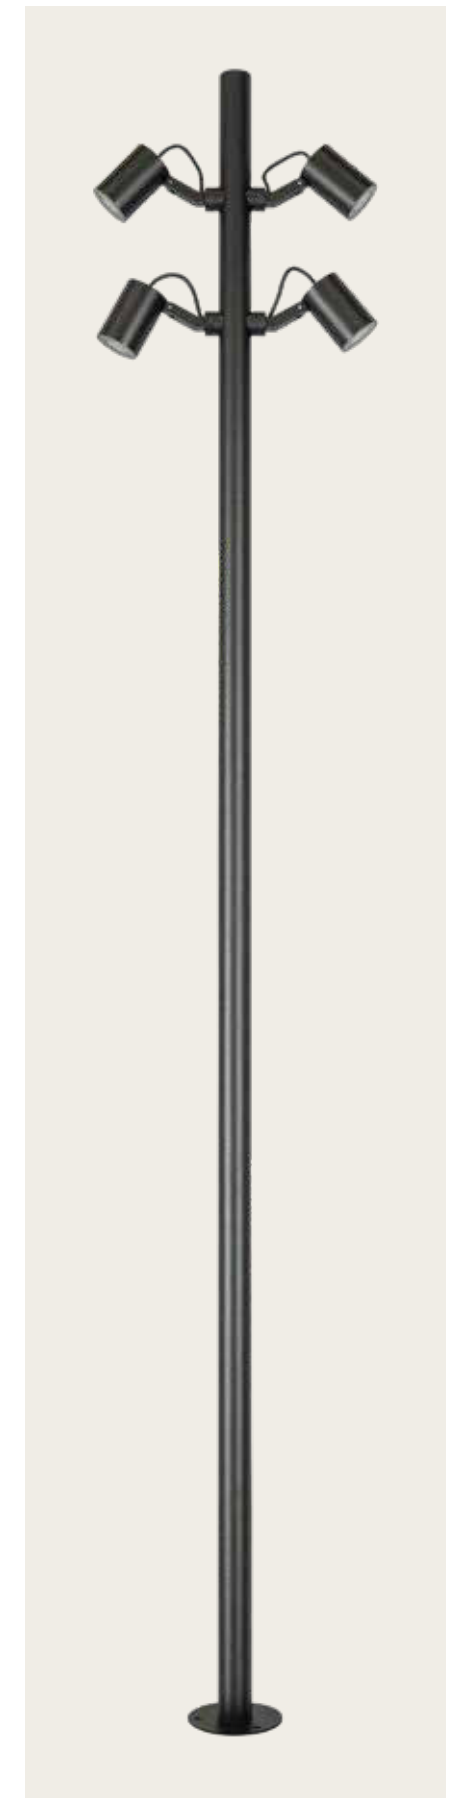

Wall to Floor - One Style
Seamless design connection across surfaces.

03. FLOOR & WALL

Power	35W
Input	220-240V, 50/60Hz
Color Temperature	3000K
Lumen	2148Lm
Cri	90
IP	65
Dimensions	L: 44cm W: 7cm H: 250cm
Spots	Ø: 7cm H: 10cm
Base	Ø: 14cm H: 0.5cm
Beam Angle	60°
Material	Aluminium
Special Feature	Tilt Up Down Spots
Color	Sandy Black / Code E406