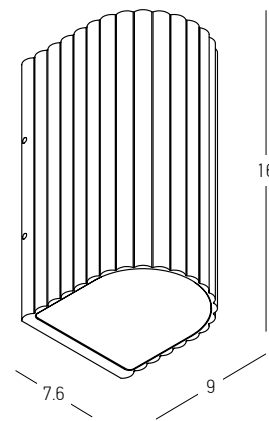

Power 3W
Input 220-240V, 50/60Hz
Color Temperature 3000K
Lumen 191Lm
Cri 85
IP 54
Dimensions L: 9cm W: 7.6cm H: 12cm
Material Aluminium - Glass
Color Grey Beige / **Code E419**

Power 2x 3W
Input 220-240V, 50/60Hz
Color Temperature 3000K
Lumen 405Lm
Cri 85
IP 54
Dimensions L: 9cm W: 7.6cm H: 16cm
Material Aluminium - Glass
Special Feature Up-Down Lighting
Color Grey Beige / **Code E420**