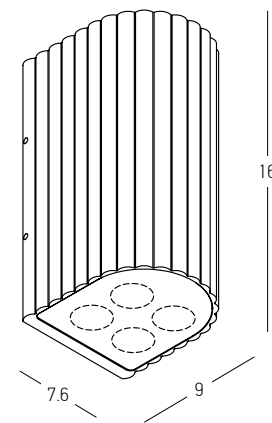

Power 4x 1W
Input 220-240V, 50/60Hz
Color Temperature 3000K
Lumen 280Lm
Cri 85
IP 54
Dimensions L: 9cm W: 7.6cm H: 12cm
Beam Angle 10°
Material Aluminium - Glass
Color Graphite / **Code E421**