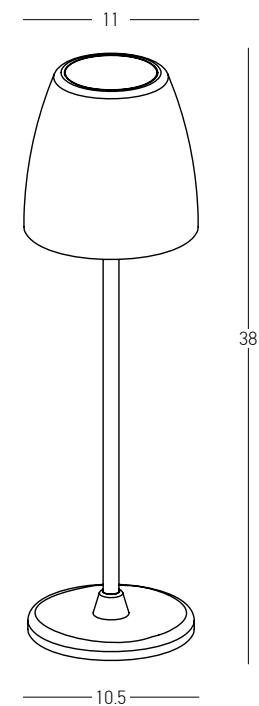

White AC-DC Adaptor for Portable Light

Input 220-240V, 50/60Hz
 Output 5V, 1A
 Color White / **Code E099**

Power 1W
 Input 5V DC
 Battery 1200 MAH
 Color Temperature 3000K
 Lumen 80Lm
 Cri 80
 IP 44
 Dimensions Ø: 11.2cm H: 10cm
 Shade Ø: 11.2cm H: 2.4cm
 Touch Dimming 
 Material Plastic
 Special Feature Portable Table Lamp
 USB Cable Included
 Power-Off Memory Function
 Working Time 100% of Light - 6H
 50% of Light - 12H
 10% of Light - 70H
 Charging Time 3.5H
 Color White / **Code E401**
 Color Black / **Code E402**

White AC-DC Adaptor for Portable Light

Input 220-240V, 50/60Hz
 Output 5V, 1A
 Color White / **Code E099**

Power 2W
 Input 3.7V DC
 Battery 2200 MAH
 Color Temperature 3000K
 Lumen 260Lm
 Cri 80
 IP 54
 Dimensions Ø: 11cm H: 38cm
 Shade Ø: 11cm H: 10.5cm
 Touch Dimming ☉
 Material Metal - Aluminium - PC Diffuser
 Special Feature Portable Table Lamp
 USB Cable & Adaptor Included
 Power-Off Memory Function
 Working Time 100% of Light - 10H
 50% of Light - 20H
 10% of Light - 100H
 Charging Time 5.5H
 Color Sandy White / Code E193
 Color Sandy Black / Code E194

Power 20W
 Input 220-240V, 50/60Hz
 Color Temperature 3000K
 Lumen 509Lm
 Cri 90
 IP 65
 Dimensions Ø: 19.2cm H: 52cm
 Base Ø: 19.2cm H: 0.3cm
 Material Concrete - Metal - Glass
 Color Natural Concrete / **Code E477**