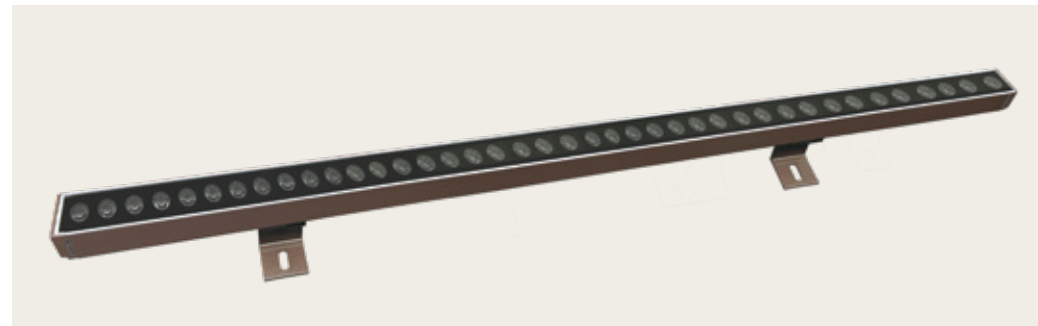

Power 36W
Input 24V
Color Temperature 2700K
Lumen 1530Lm
Cri 80
IP 65
Dimensions L: 100cm W: 4cm H: 8.9cm
Beam Angle 60° x 10°
Material Aluminium - Glass
Special Feature Anti-Glare
Driver Not Included
Connect 5pcs MAX

Color Dark Brown / **Code E498**

Power 18W
Input 24V
Color Temperature 2700K
Lumen 775Lm
Cri 80
IP 65
Dimensions L: 50cm W: 4cm H: 8.9cm
Beam Angle 60° x 10°
Material Aluminium - Glass
Special Feature Anti-Glare
Driver Not Included
Connect 5pcs MAX

Color Dark Brown / **Code E499**

Dimming Options

1. DALI Dimming : Dali Driver 24V Channel 1+Switch Dali MCU (Page 396-397)
2. 1-10 Dimming : 1-10V Driver 24V (Page 396-397)
3. PUSH BUTTON Dimming : Dali Driver 24V Channel 1(Page 396-397)
4. ON-OFF Dimming : ON-OFF Driver 24V (Page 396-397)

Connectors Male & Female for E498 & E499

Cable 25cm
Input 24V
IP 66
Color Black / **Code CNCTR 7**