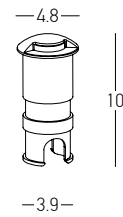

Power 3W
Input 24V
Color Temperature 3000K
Lumen 95Lm
Cri 80
IP 65
IK 10
Dimensions Ø: 4.8cm H: 10cm
Material Aluminium - Stainless Steel - PC Diffuser
Depth Required 111: 13cm
Recessed Mounting Box Included
Recommended Driver LPH-18-24 (Not Included)
In Parallel Connection 1-5 pcs

Color Aluminium / **Code E179**