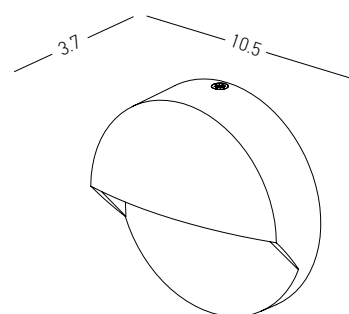

Power 2W
Input 220-240V, 50/60Hz
Color Temperature 3000K
Lumen 190Lm
Cri 80
IP 65
Dimensions Ø: 10.5cm L: 3.7cm
Material Aluminium - PC Diffuser
Color Graphite / **Code E294**