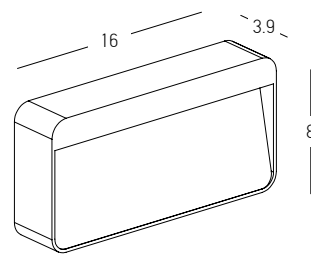

Power 6W
Input 220-240V, 50/60Hz
Color Temperature 3000K
Lumen 200Lm
Cri 80
IP 65
Dimensions L: 3.9cm W: 16cm H: 8cm
Material Aluminium - Glass
Color Brown / **Code E442**