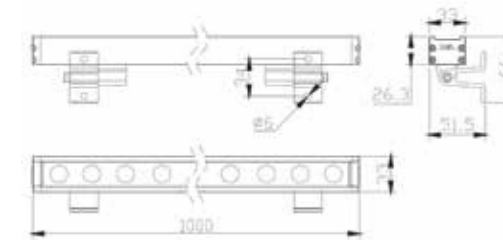

Code	Kelvin	Watt	Lumen
E378	RGB	24W	MAX 560
E379	RGBW 4000	24W	MAX 960

Power 24W
Input 24V
Cri 80
IP 66
Dimensions L: 100cm W: 3.3cm H: 2.6cm
Beam Angle 60° x 10°
Material Aluminium
Special Feature Honeycomb Included
Driver Not Included
Connect 6pcs MAX
Color Grey

1. **Dimming Options**
   1. DALI Dimming : OTi DALI Driver 4CH (Page 396-397)
   2. BLUETOOTH Dimming : On-Off Driver 24V + OT Wi DIM 5CH CA (CASAMBI App) (Page 396-397)

Connectors Male & Female for E381 & E379
Cable 25cm
Input 24V
IP 66
Color Black / Code CNCTR 2

Connectors Male & Female for E380 & E378
Cable 25cm
Input 24V
IP 66
Color Black / Code CNCTR 4