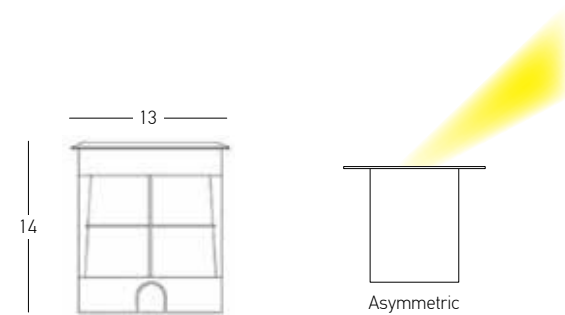

Power 7W
Input 220-240V, 50/60Hz
Color Temperature 3000K
Lumen 560Lm
Cri 80
IP 66
IK 8
Dimensions Ø: 13cm H: 14cm
Beam Angle 45°
Material Aluminium - Stainless Steel - Glass
Depth Required 14cm
Recessed Mounting Box Included
Special Feature Asymmetric
50cm Cable Available
Driver Included

Color Stainless Steel / **Code E362**