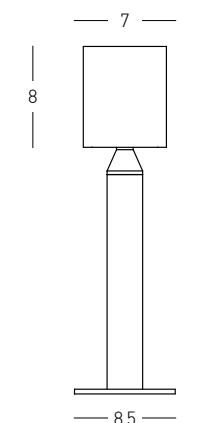

Power	8W
Input	220-240V, 50/60Hz
Color Temperature	3000K
Lumen	363Lm
Cri	90
IP	65
Dimensions	Ø: 7cm H: 30cm
Base	Ø: 8.5cm H: 0.5cm
Shade	Ø: 7cm H: 8cm
Material	Aluminium - Tempered Glass
Special Feature	Connection Box Included
Color	Sandy Black / Code E408