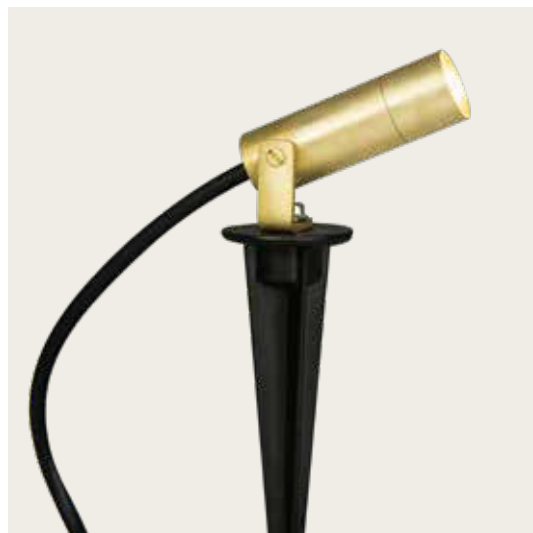

Driver
 Power 18W
 Input 220-240V, 50/60Hz
 Output 24V
 Dimensions L: 14cm W: 3cm H: 2.2cm
 IP 67

Waterproof Connection Box 1in / 1out , 16A , 450V
 IP 67
 Color Black / **Code Z0800-BA**

Power 2.3W
 Input 3.2V, 700mA
 Color Temperature 2700K
 Lumen 130Lm
 Cri 80
 IP 54
 Dimensions Ø: 2.2cm L: 7cm H: 3.2cm
 Beam Angle 40°
 Material Brush
 Special Feature 60cm Cable Available
 Movable Spot
 Spike Included
 Recommended Driver V350-1050 (Not Included)
 In Series Connection 1-9 pcs
 Color Natural Brush / **Code E403**