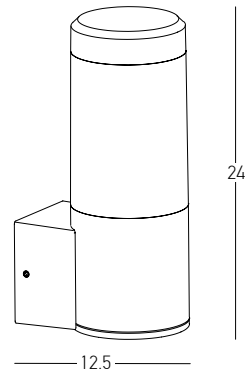

Power 10W
Input 220-240V, 50/60Hz
Color Temperature 3000K
Lumen 990Lm
Cri 80
IP 54
Dimensions L: 12.5cm W: 9cm H: 24cm
Material Aluminium - PC Diffuser
Color Graphite / **Code E276**