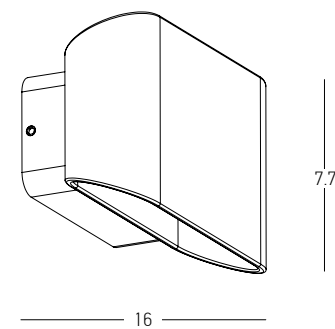

Power 11W
Input 220-240V, 50/60Hz
Color Temperature 3000K
Lumen 900Lm
Cri 80
IP 54
Dimensions L: 10cm W: 16cm H: 7.7cm
Material Aluminium - PC Diffuser
Special Feature Up-Down Lighting
Color Graphite / **Code E274**