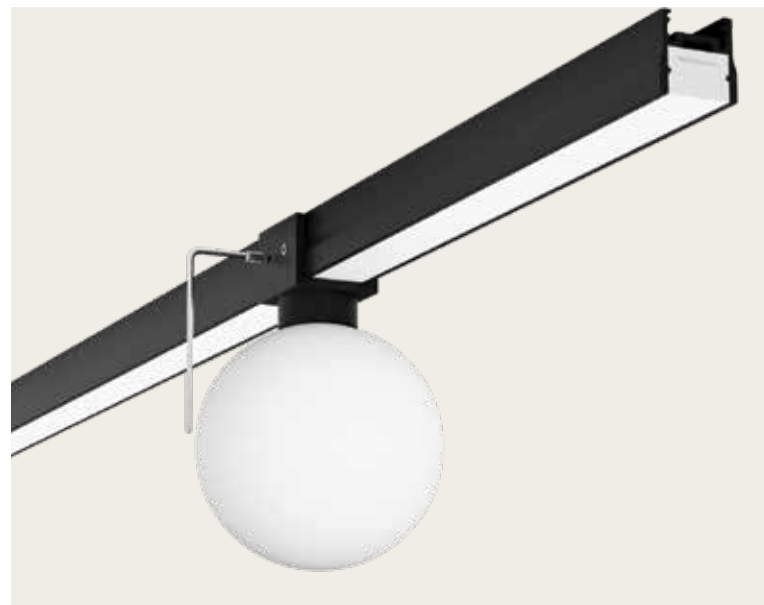

Power 9W
Input 48V
Color Temperature 3200K
Lumen 438Lm
Cri 80
IP 65
Dimmable DALI ☐
Dimensions Ø: 12cm H: 16cm
Material Aluminium - Opal Diffuser
Special Feature Does Not Operate Independently, Must Be Mounted On E386, E387 & E388
Color Opal-Sandy Black Adaptor / **Code E501**