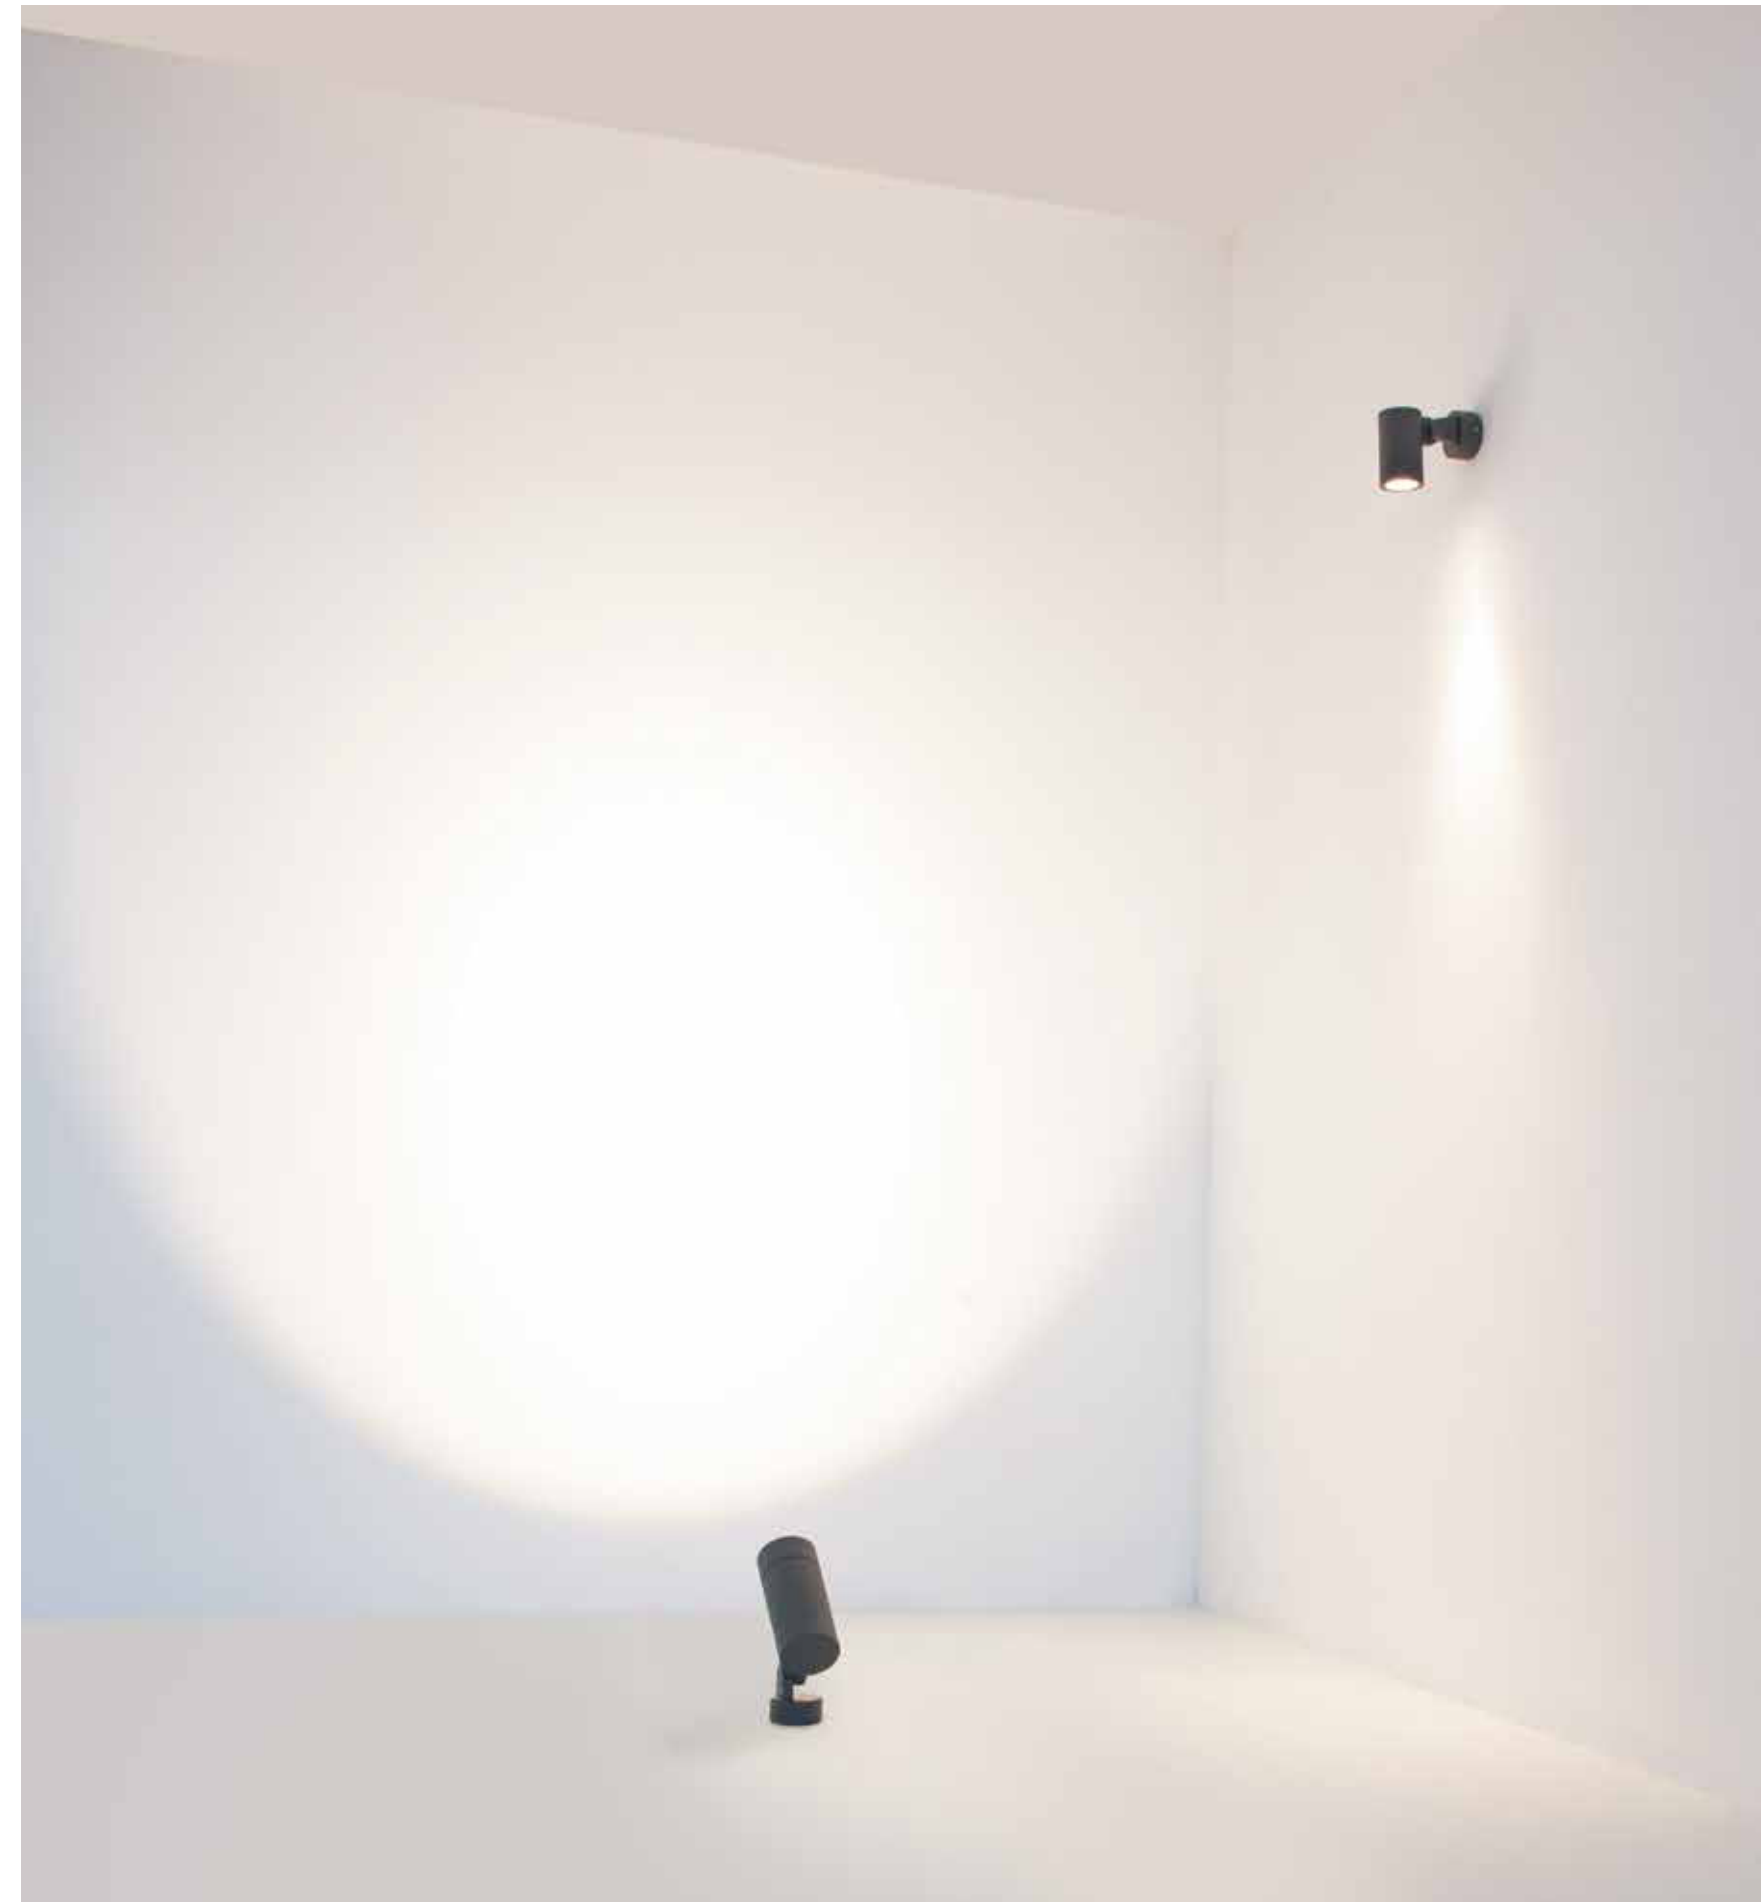

Power 15W
Input 220-240V, 50/60Hz
Color Temperature 3000K
Lumen 1243Lm
Cri 80
IP 65
Dimensions Ø: 8cm L: 16.2cm
Base Ø: 7cm
Beam Angle 12°
Material Aluminium - Tempered Glass
Special Feature Tilt Up-Down
Color Graphite / **Code E235-12D**