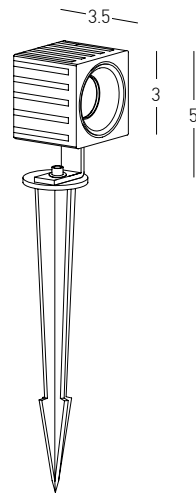

Power 3W
Input 24V
Color Temperature 3000K
Lumen 228Lm
Cri 90
IP 65
Dimensions L: 3cm W: 3.5cm H: 5cm
Beam Angle 36°
Material Aluminium - Tempered Glass
Special Feature 30cm Cable Available
Movable Spot
Spike Included
Recommended Driver LPH-18-24 (Not Included)
In Parallel Connection 1-5 pcs
Color Graphite / **Code E350**