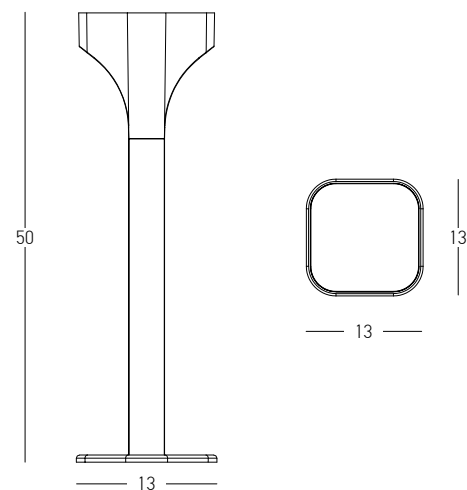

Power 11W
Input 220-240V, 50/60Hz
Color Temperature 3000K
Lumen 993Lm
Cri 80
IP 65
Dimensions L: 13cm W: 13cm H: 50cm
Base L: 13cm W: 13cm H: 0.5cm
Beam Angle 120°
Material Aluminium - PC Diffuser
Special Feature Double Sided Lighting
Color Graphite / **Code E356**