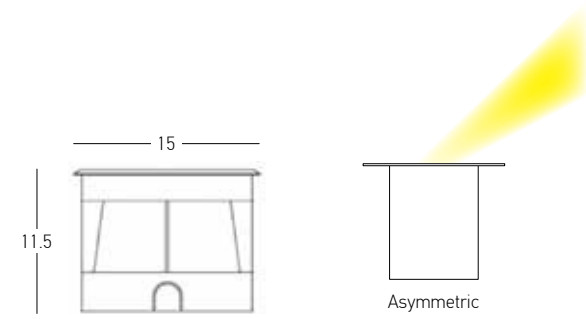

Power 7W
Input 220-240V, 50/60Hz
Color Temperature 3000K
Lumen 560Lm
Cri 80
IP 66
IK 8
Dimensions Ø: 15cm H: 11.5cm
Beam Angle 45°
Material Aluminium - Stainless Steel - Glass
Depth Required 11.5cm
Recessed Mounting Box Included
Special Feature Asymmetric
50cm Cable Available
Driver Included

Color Stainless Steel / **Code E363**