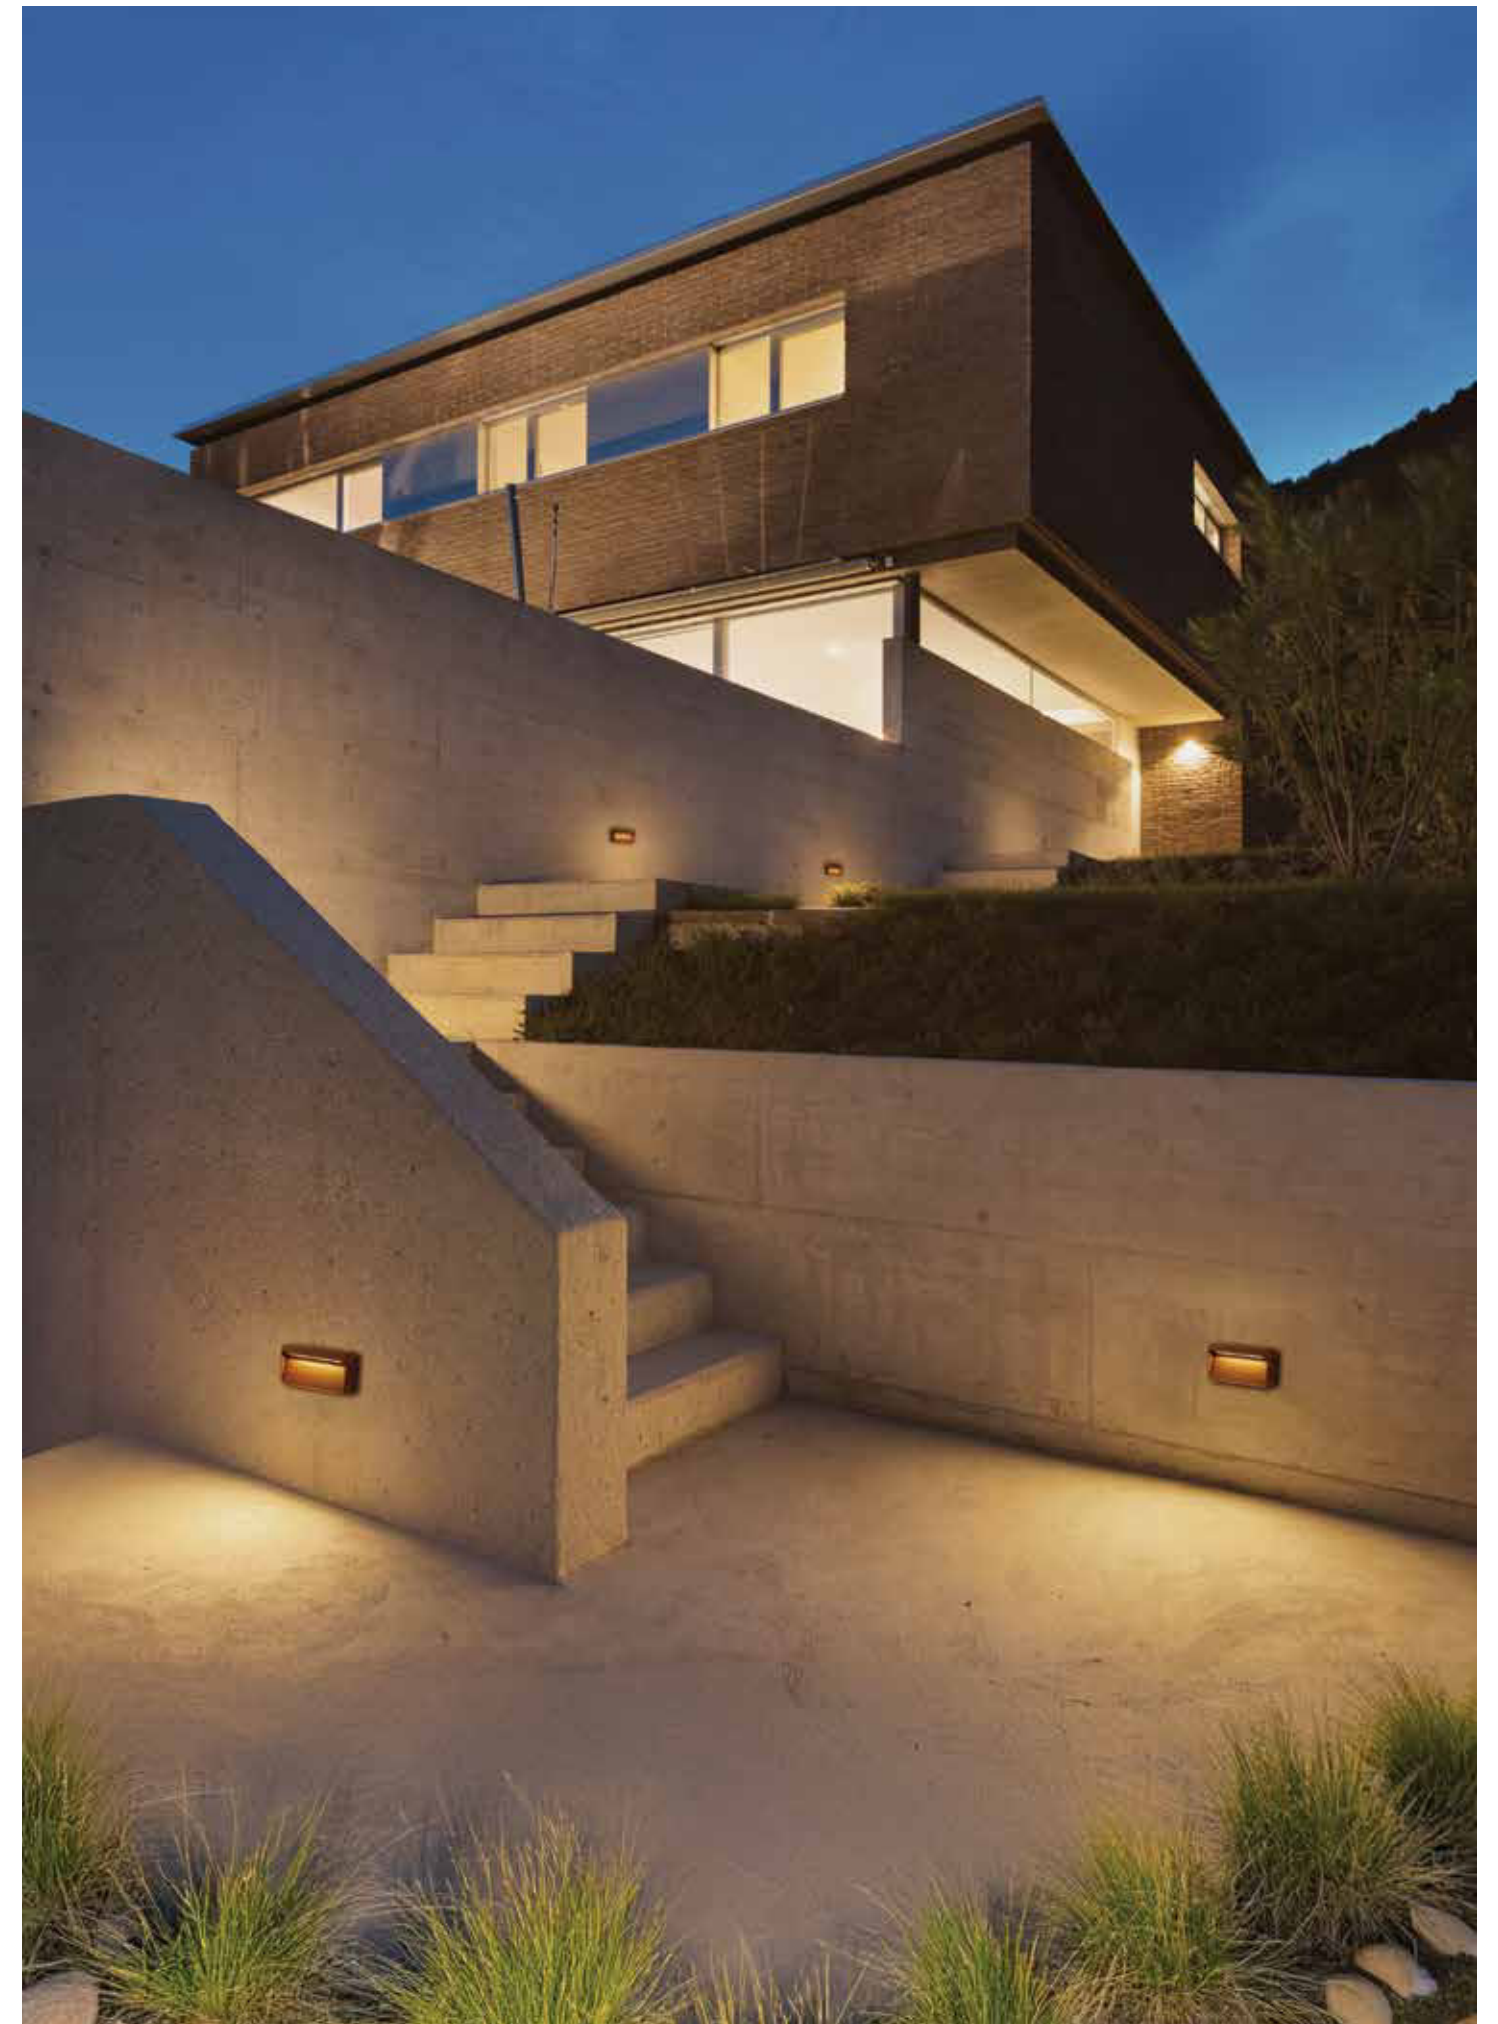

Power 6W
Input 220-240V, 50/60Hz
Color Temperature 3000K
Lumen 200Lm
Cri 80
IP 65
Dimensions L: 3.9cm W: 8cm H: 16cm
Material Aluminium - Glass
Color Brown / **Code E441**