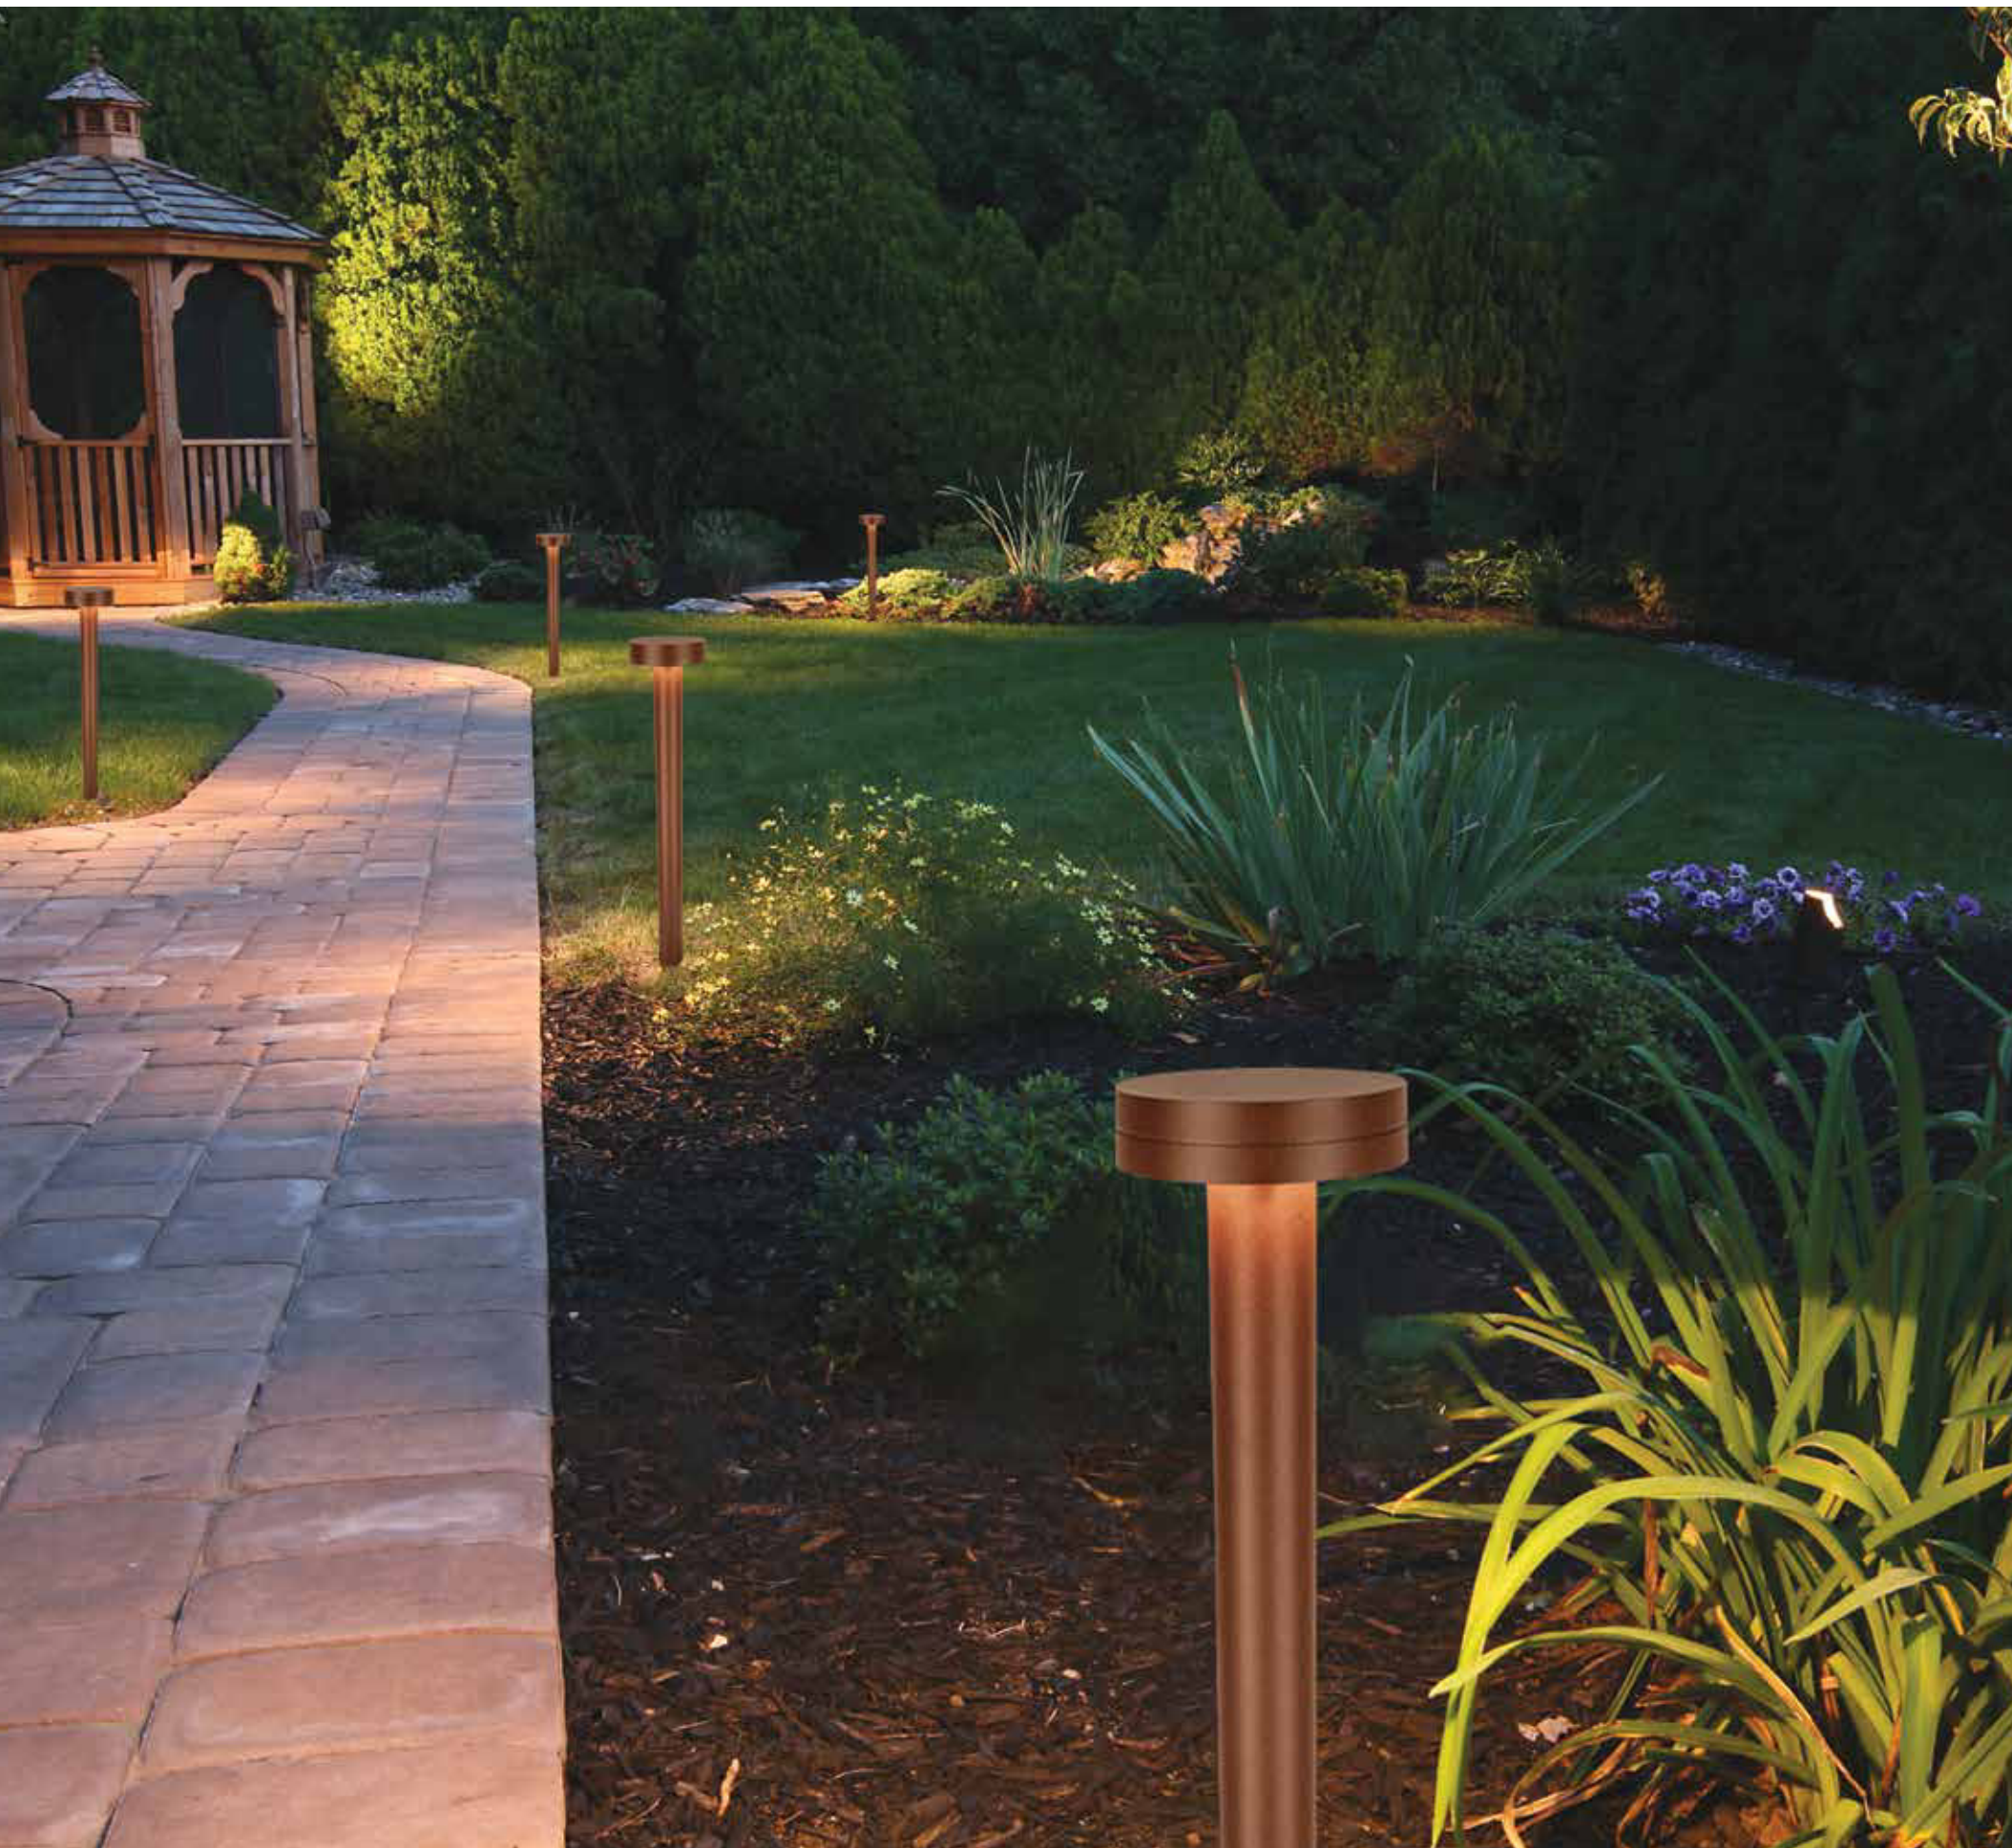

Power 12W
Input 220-240V, 50/60Hz
Color Temperature 2200K, 2700K, 3200K, 4000K
Lumen 566Lm, 610Lm, 658Lm, 712Lm
Cri 80
IP 65
Dimensions Ø: 16cm H: 80cm
Material Aluminium - PC Diffuser
Special Feature CCT Switch
Color Dark Brown / **Code E466**