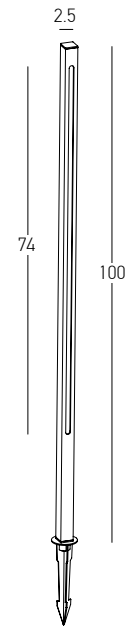

Power 15W
Input 220-240V, 50/60Hz
Color Temperature 3000K
Lumen 1550Lm
Cri 80
IP 65
Dimensions L: 2.5cm W: 2.5cm H: 100cm
Base Ø: 9.5cm H: 2cm
Material Aluminium - Opal PC Diffuser
Special Feature 40cm Cable Available
Spike & Base Included
Profile 2.5 x 2.5cm

Color Dark Brown / **Code E280**