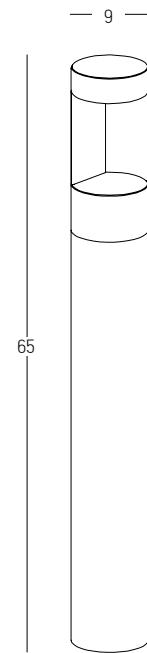

Power 9W
Input 220-240V, 50/60Hz
Color Temperature 3000K
Lumen 1180Lm
Cri 90
IP 54
Dimensions Ø: 9cm H: 65cm
Beam Angle 120°
Material Aluminium - Tempered Glass
Color Graphite / **Code E298**