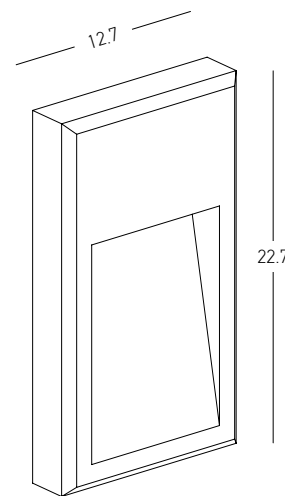

Power 6W
Input 220-240V, 50/60Hz
Color Temperature 3000K
Lumen 420Lm
Cri 80
IP 65
Dimensions L: 3.5cm W: 22.7cm H: 12.7cm
Material Aluminium - Tempered Glass
Color Graphite / **Code E347**

Power 6W
Input 220-240V, 50/60Hz
Color Temperature 3000K
Lumen 420Lm
Cri 80
IP 65
Dimensions L: 3.5cm W: 12.7cm H: 22.7cm
Material Aluminium - Tempered Glass
Color Graphite / **Code E346**