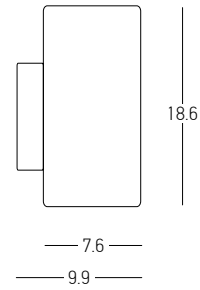

Bulb 2x GU10
Power 9W MAX
Input 220-240V, 50/60Hz
IP 54
Dimensions Ø: 7.6cm L: 9.9cm H: 18.6cm
Material ABS - PC Diffuser
Special Feature Up-Down Lighting
Color White / **Code E186**