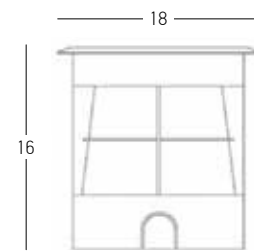

Power 15W
Input 220-240V, 50/60Hz
Color Temperature 3000K
Lumen 1200Lm
Cri 80
IP 66
IK 8
Dimensions Ø: 18cm H: 16cm
Beam Angle 45°
Material Aluminium - Stainless Steel - Glass
Depth Required 17cm
Recessed Mounting Box Included
Special Feature Light Angle can be adjusted externally through screw on the frame.
50cm Cable Available
Driver Included

Color Stainless Steel / **Code E361**

Power 7W
Input 220-240V, 50/60Hz
Color Temperature 3000K
Lumen 560Lm
Cri 80
IP 66
IK 8
Dimensions Ø: 13cm H: 14cm
Beam Angle 45°
Material Aluminium - Stainless Steel - Glass
Depth Required 15cm
Recessed Mounting Box Included
Special Feature Internal Adjustable Light Angle
50cm Cable Available
Driver Included

Color Stainless Steel / **Code E360**