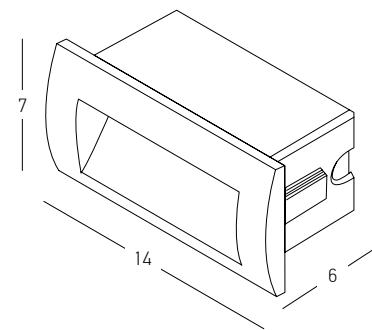

Power 4W
Input 220-240V, 50/60Hz
Color Temperature 3000K
Lumen 188Lm
Cri 80
IP 65
Dimensions L: 6cm W: 14cm H: 7cm
Depth Required 6cm
Material Aluminium - PC Diffuser
Recessed Mounting Box L: 6cm W: 13cm H: 6cm (Included)
Color Graphite / **Code E247-G**
Color Sandy White / **Code E247-W**