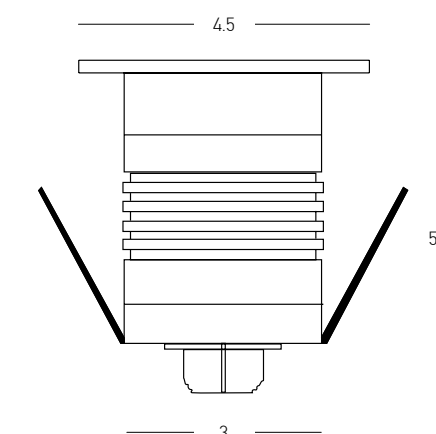

Power 5W
Input 24V
Color Temperature 2700K
Lumen 324Lm
Cri 80
IP 65
IK 08
Dimensions Ø: 4.5cm H: 5.2cm
Beam Angle 24°
Material Aluminium - Stainless Steel - Tempered Glass
Depth Required 7.5cm
Recessed Mounting Box Aluminium (Included)
Recommended Driver LPH-18-24 (Not Included)
In Parallel Connection 1-3 pcs
Honeycomb Included

Special Feature
Color Stainless Steel / **Code E511**

Driver **LPH-18-24**
Power 18W
Input 220-240V, 50/60Hz
Output 24V
Dimensions L: 14cm W: 3cm H: 2.2cm
IP 67