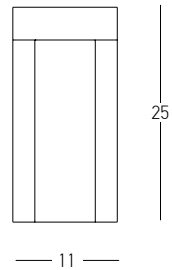

Power 12W
Input 220-240V, 50/60Hz
Color Temperature 3000K
Lumen 867Lm
Cri 80
IP 54
Dimensions Ø: 11cm H: 25cm
Material Aluminium
Color Graphite / **Code E133**