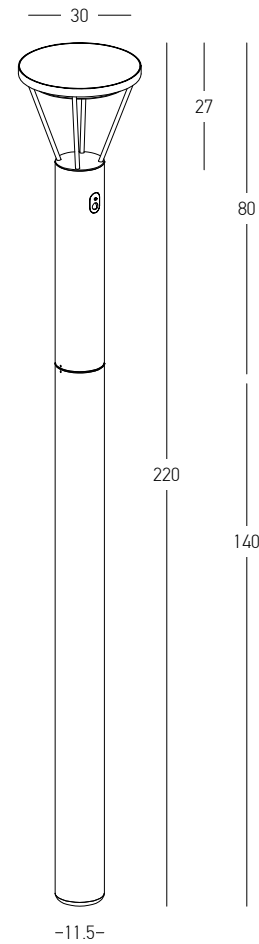

Power 5W
Input 3.7V DC
Battery 2x2200 MAH
Color Temperature 3000K
Lumen 378Lm
Cri 80
IP 54
Dimensions Ø: 30cm H: 80-220cm
Material Aluminium - PC Diffuser
Special Feature Solar Panel
3 Lighting Modes
Sense Distance 3-5m
Color Graphite / **Code E448**