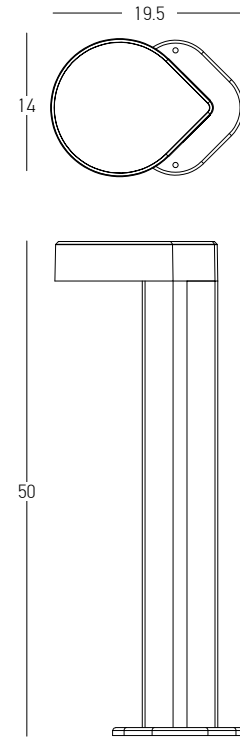

Power 13W
Input 220-240V, 50/60Hz
Color Temperature 3000K
Lumen 1035Lm
Cri 80
IP 65
Dimensions L: 19.5cm W: 14cm H: 50cm
Beam Angle 120°
Material Aluminium - PC Diffuser
Color Graphite / **Code E357**