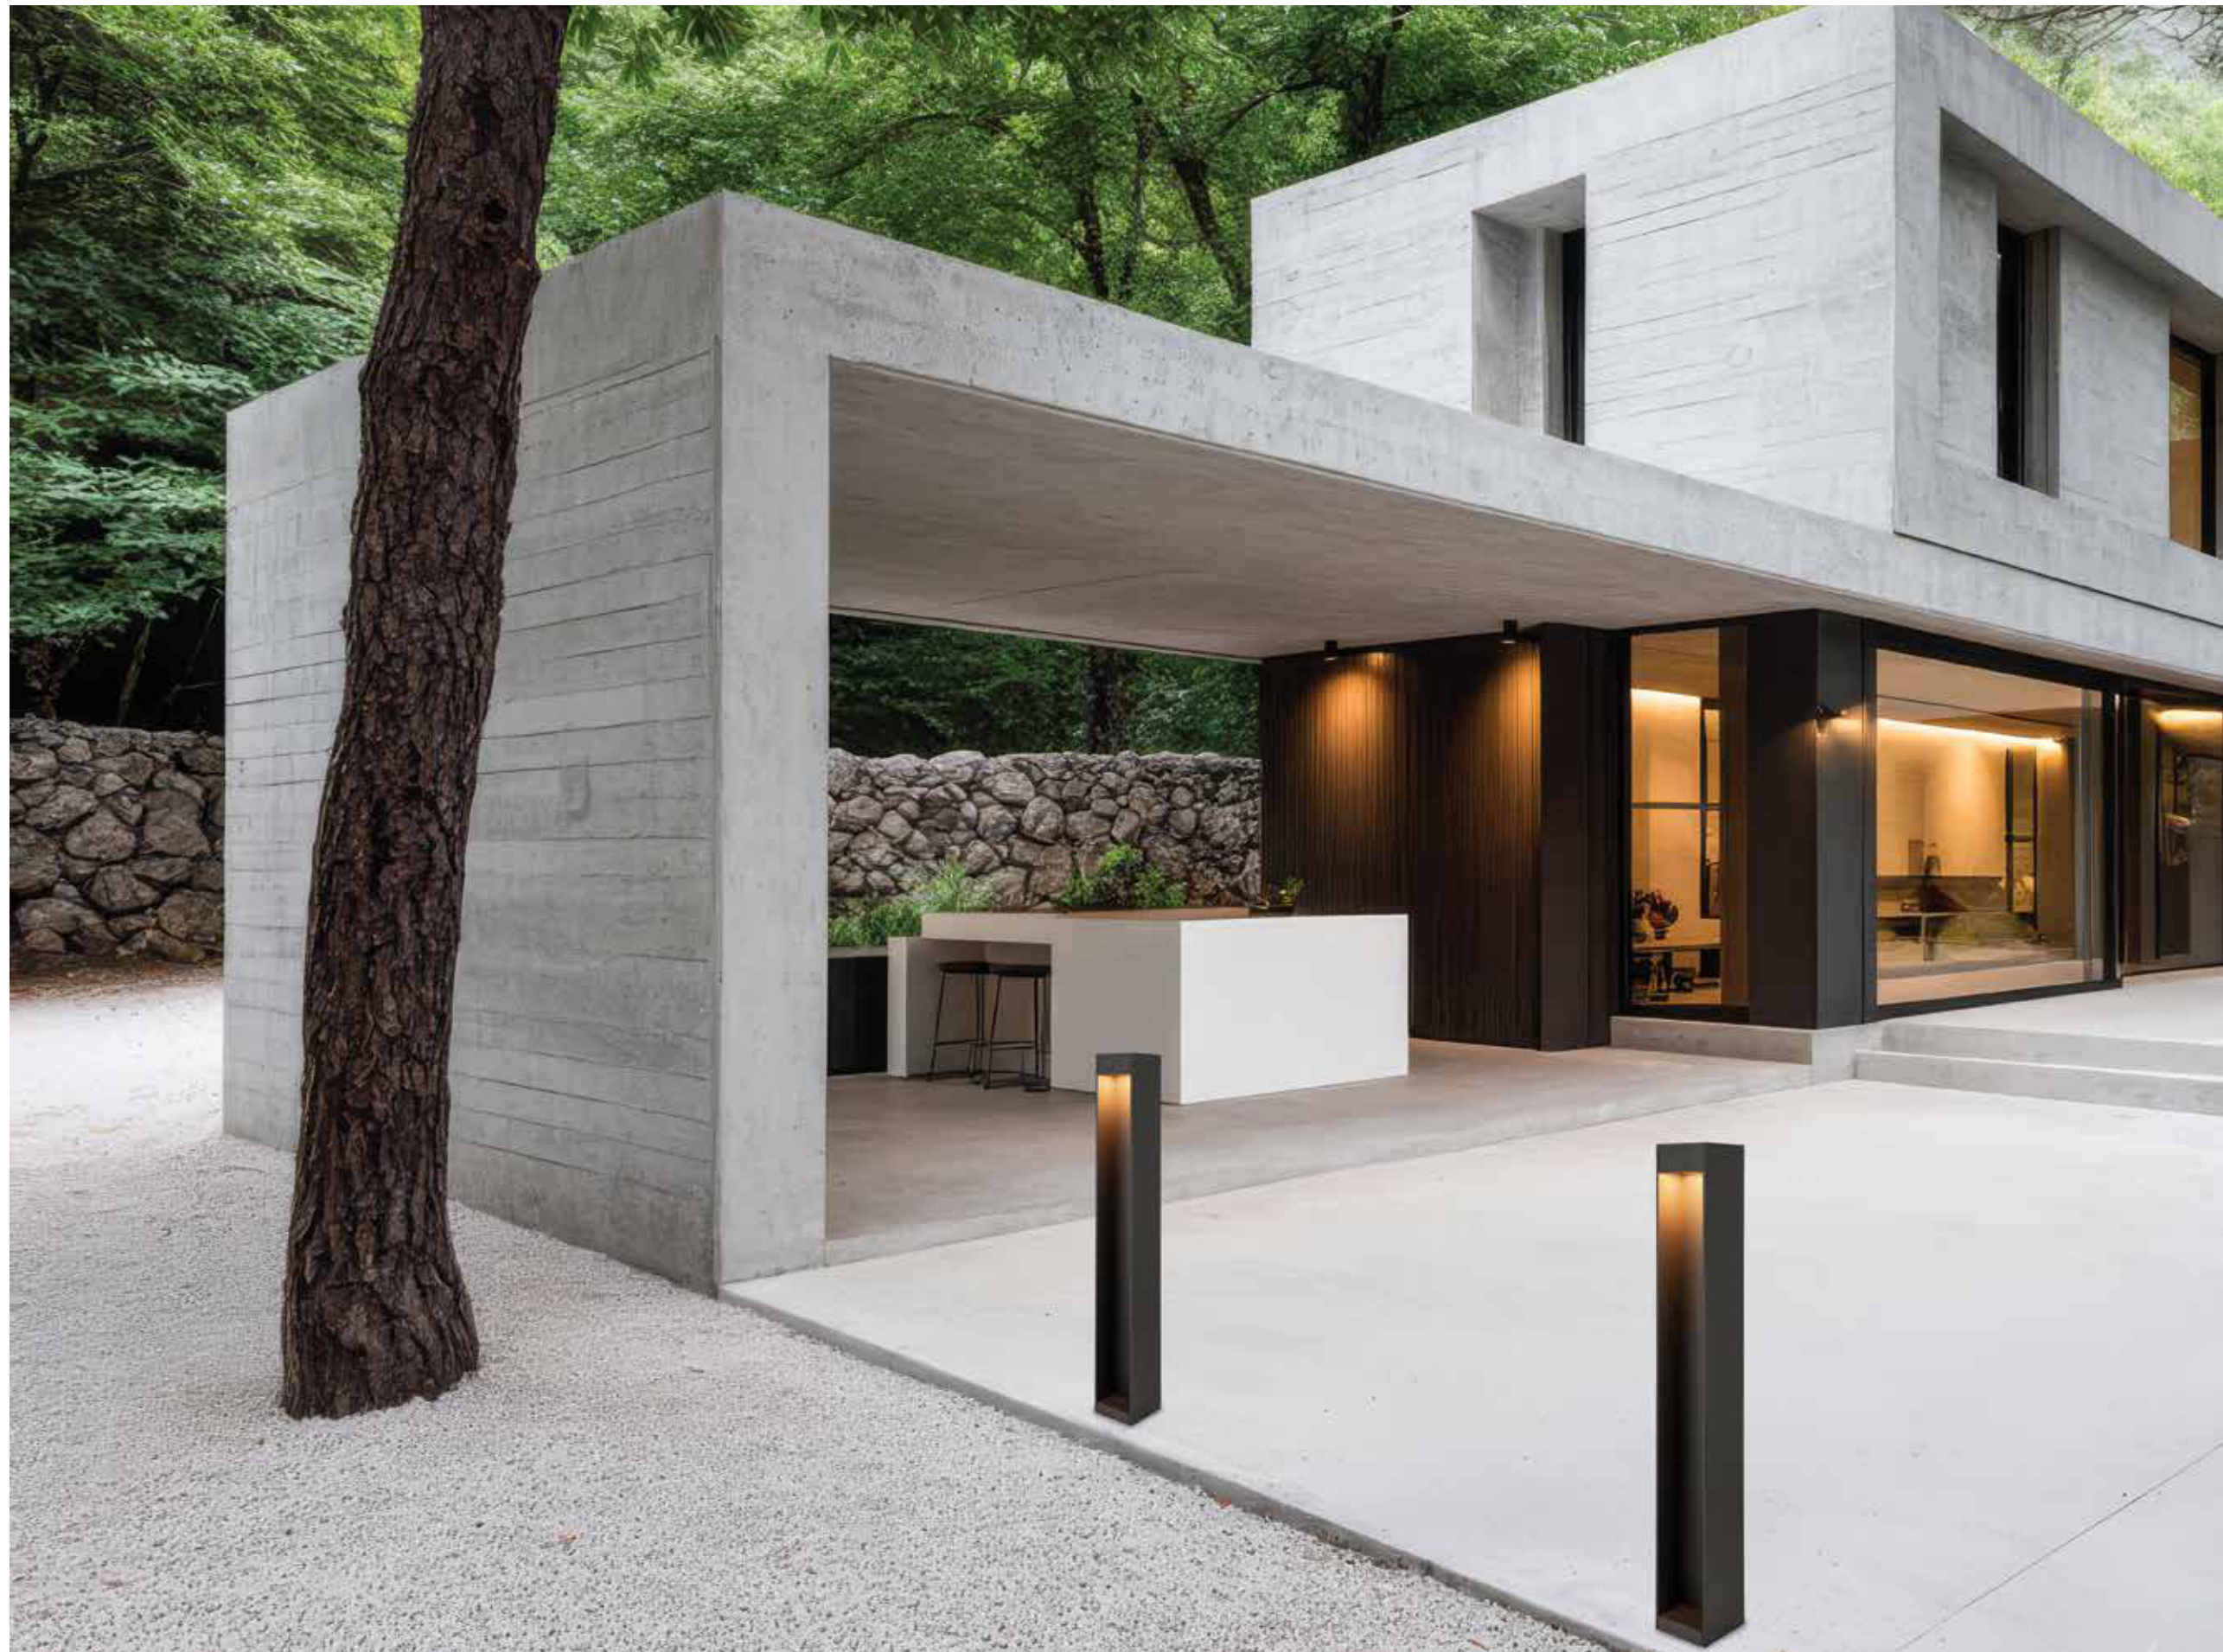

Power 8W
Input 220-240V, 50/60Hz
Color Temperature 3000K
Lumen 200Lm
Cri 95
IP 65
Dimensions Ø: 6cm H: 60cm
Material Aluminium - PC Diffuser
Color Graphite-Wood / **Code E424**

Power 15W
 Input 220-240V, 50/60Hz
 Color Temperature 3000K
 Lumen 438Lm
 Cri 95
 IP 65
 Dimensions L: 10cm W: 10cm H: 60cm
 Material Aluminium - PC Diffuser
 Color Graphite-Wood / Code E426