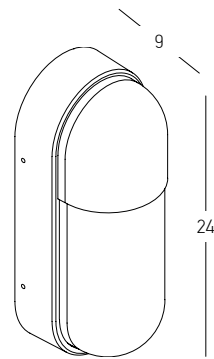

Power 10W
Input 220-240V, 50/60Hz
Color Temperature 3000K
Lumen 498Lm
Cri 80
IP 54
Dimensions L: 9cm W: 9.5cm H: 24cm
Material Aluminium - PC Diffuser
Color Black / Code E318