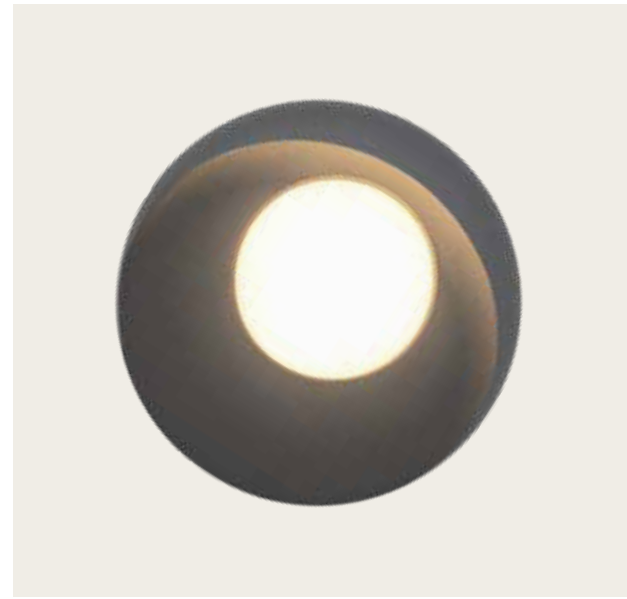

Power 6W
Input 220-240V, 50/60Hz
Color Temperature 3000K
Lumen 490Lm
Cri 80
IP 54
Dimensions Ø: 18cm L: 8.5cm
Base Ø: 12cm L: 5.5cm
Material Aluminium - PC Diffuser
Special Feature Diffuser Ø: 8.5cm
Color Graphite / **Code E413**