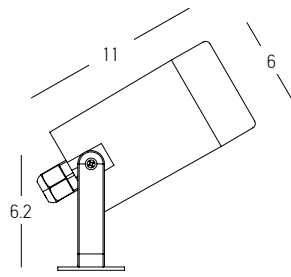

Bulb 1x GU10 LED
Power 7W MAX
Input 220-240V, 50/60Hz
IP 54
Dimensions Ø: 6cm L: 11cm H: 6.2cm
Material ABS - PC Diffuser
Special Feature 30cm Cable Available
Movable Spot
Without Spike
Color Black / **Code E311**