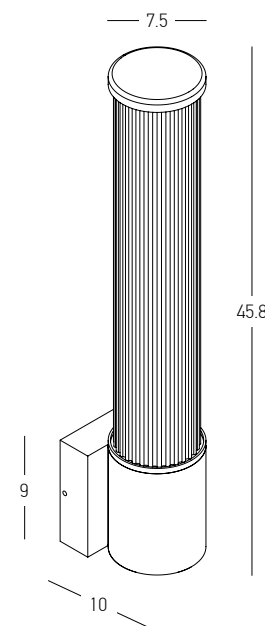

Power 12W
Input 220-240V, 50/60Hz
Color Temperature 3000K
Lumen 832Lm
Cri 90
IP 54
Dimensions Ø: 7.5cm L: 10cm H: 45.8cm
Base L: 3cm W: 9cm H: 9cm
Material Aluminium - Glass - Acrylic
Color Graphite / **Code E428**