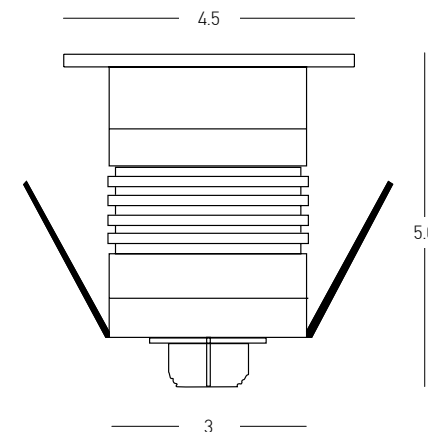

Power 3W
Input 24V
Color Temperature 3000K
Lumen 230Lm
Cri 80
IP 65
IK 08
Dimensions Ø: 4.5cm H: 5.6cm
Beam Angle 10°
Material Aluminium - Stainless Steel - Tempered Glass
Depth Required 7.5cm
Recessed Mounting Box Aluminium (Included)
Recommended Driver LPH-18-24 (Not Included)
In Parallel Connection 1-5 pcs
Special Feature Honeycomb Included
Color Stainless Steel / **Code E506**