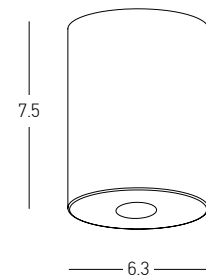

Power 8W
Input 220-240V, 50/60Hz
Color Temperature 3000K
Lumen 597Lm
Cri 80
IP 65
Dimensions Ø: 9cm H: 11cm
Beam Angle 120°
Material Aluminium - Tempered Glass
Color Graphite / **Code E340**

Power 6W
Input 220-240V, 50/60Hz
Color Temperature 3000K
Lumen 500Lm
Cri 90
IP 54
Dimensions Ø: 6.3cm H: 7.5cm
Beam Angle 20°
Material Aluminium - Glass
Special Feature Driver Included
Color Sandy Black / **Code S112**
Color Sandy White / **Code S113**