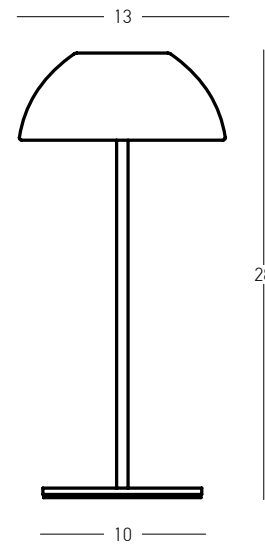

E496 p.374 **E495** p.376 **E499** p.378 **E382** p.380 **E380** p.383 **E377** p.384 **E375** p.384

Tap. Dim. Light Up.
Prepare warm ambience with portable lights.

01 . PORTABLE

Power 2W
 Input 5V DC
 Battery 1200 MAH
 Color Temperature 2700K
 Lumen 104Lm
 Cri 80
 IP 44
 Dimensions Ø: 13cm H: 28cm
 Shade Ø: 13cm H: 5.5cm
 Touch Dimming
 Material Metal - Aluminium - PC Diffuser
 Special Feature Portable Table Lamp
 USB Cable Included
 Power-Off Memory Function
 Working Time 100% of Light - 5.5H
 50% of Light - 10H
 10% of Light - 135H
 Charging Time 3.5H
 Color Sandy Black / **Code E485**
 Color Sand / **Code E486**
 Color Sandy Milk Tea / **Code E487**