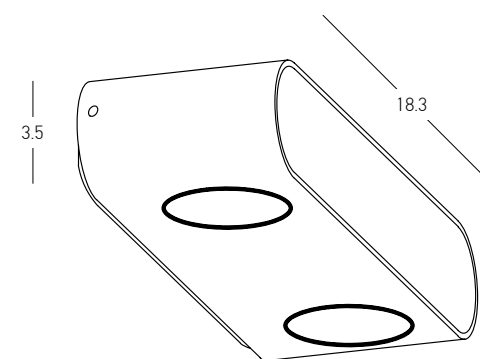

Power 10W
Input 220-240V, 50/60Hz
Color Temperature 3000K
Lumen 775Lm
Cri 90
IP 54
Dimensions L: 6.5cm W: 18.3cm H: 3.5cm
Material Aluminium - Tempered Glass
Special Feature Up-Down Lighting
Color Graphite / **Code E315**