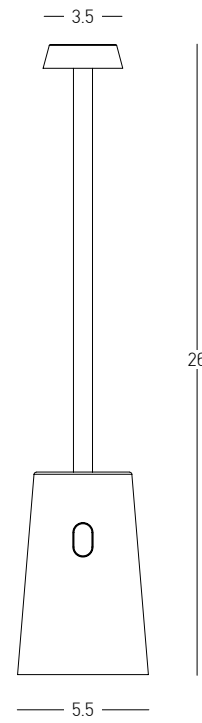

Power 2W
Input 3.7V DC
Battery 2000 MAH
Color Temperature 3000K
Lumen 168Lm
Cri 80
IP 44
Dimensions Ø: 5.5cm H: 26cm
Shade Ø: 3.5cm H: 1cm
Touch Dimming ○
Material Metal - Aluminium - Glass
Special Feature Portable Table Lamp
Charging Base with USB Cable Included
Power-Off Memory Function
Working Time 100% of Light - 8H
50% of Light - 16H
10% of Light - 80H
Charging Time 4.5H
Color White / **Code E398**
Color Black / **Code E399**
Color Green / **Code E400**