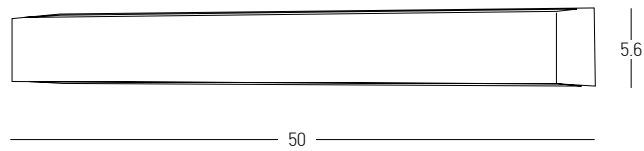

Power 30W
Input 220-240V, 50/60Hz
Color Temperature 3000K
Lumen 2263Lm
Cri 80
IP 65
Dimensions L: 7.8cm W: 50cm H: 5.6cm
Material Aluminium - PC Diffuser
Special Feature Up-Down Lighting
Clear Microprismatic Diffuser
Color Graphite / **Code E227**