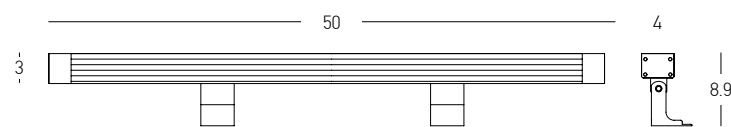

Connectors Male & Female for E498 & E499

Cable 25cm
 Input 24V
 IP 66
 Color Black / **Code CNCTR 7**

WALL WASHER TUNABLE WHITE

Power 24W
 Input 24V
 Color Temperature 2700K-6500K
 Lumen 1580-1770Lm
 Cri 80
 IP 66
 Dimensions L: 100cm W: 3.3cm H: 2.6cm
 Beam Angle 60° x 10°
 Material Aluminium
 Special Feature Honeycomb Included
 Driver Not Included
 Connect 6pcs MAX
 Color Grey / **Code E382**