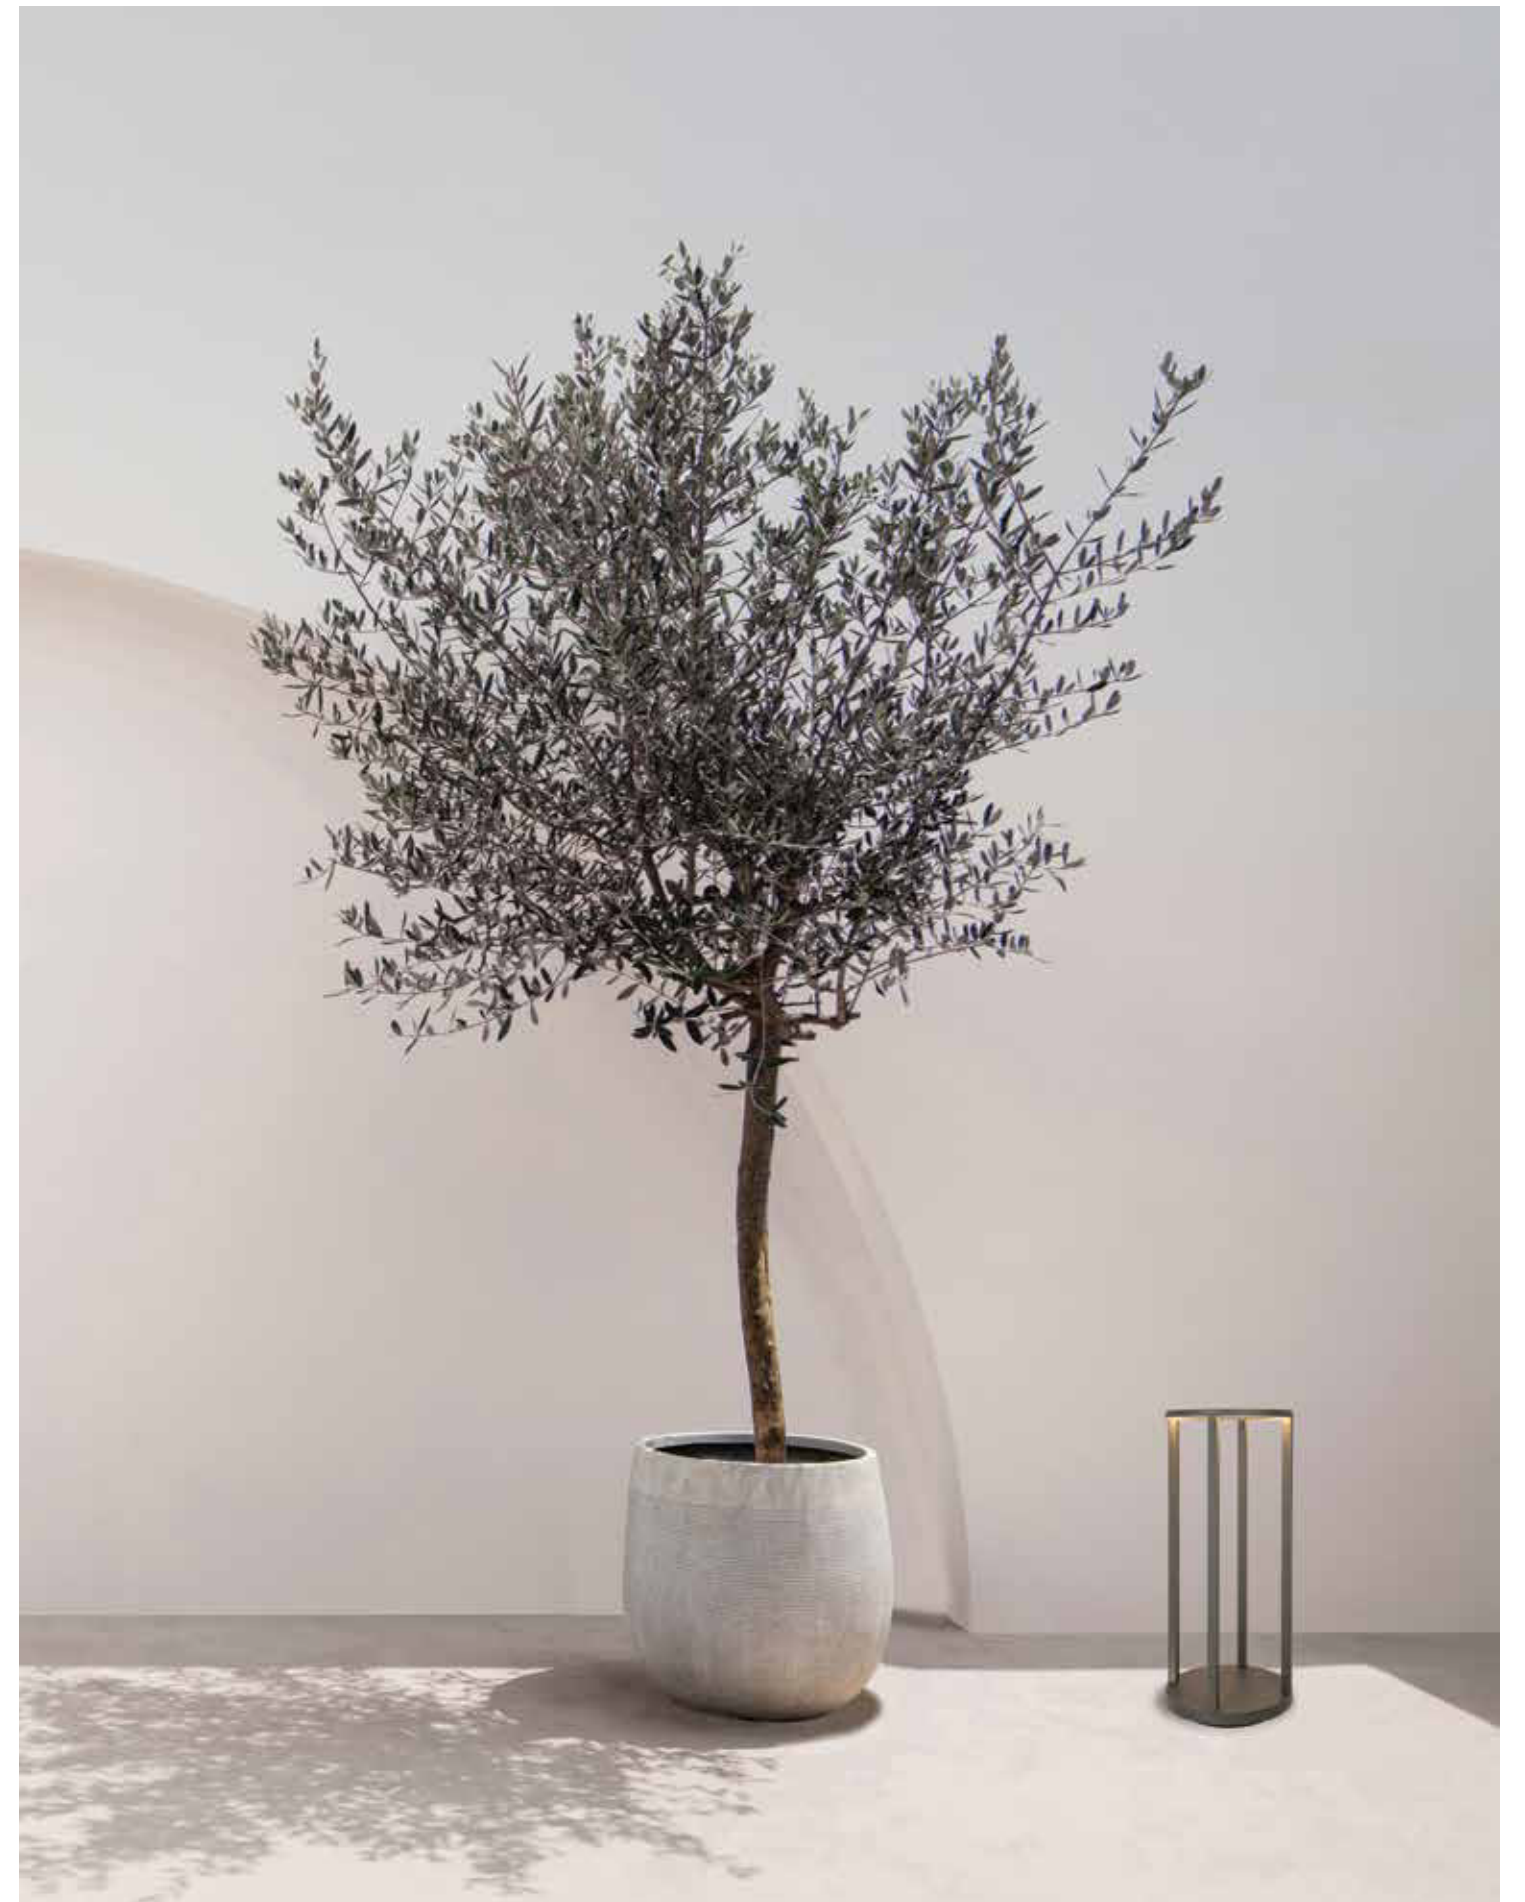

Power 9.2W
Input 220-240V, 50/60Hz
Color Temperature 3000K
Lumen 450Lm
Cri 85
IP 65
Dimensions Ø: 20.5cm H: 50cm
Material Aluminium - PC Diffuser
Color Graphite / **Code E444**