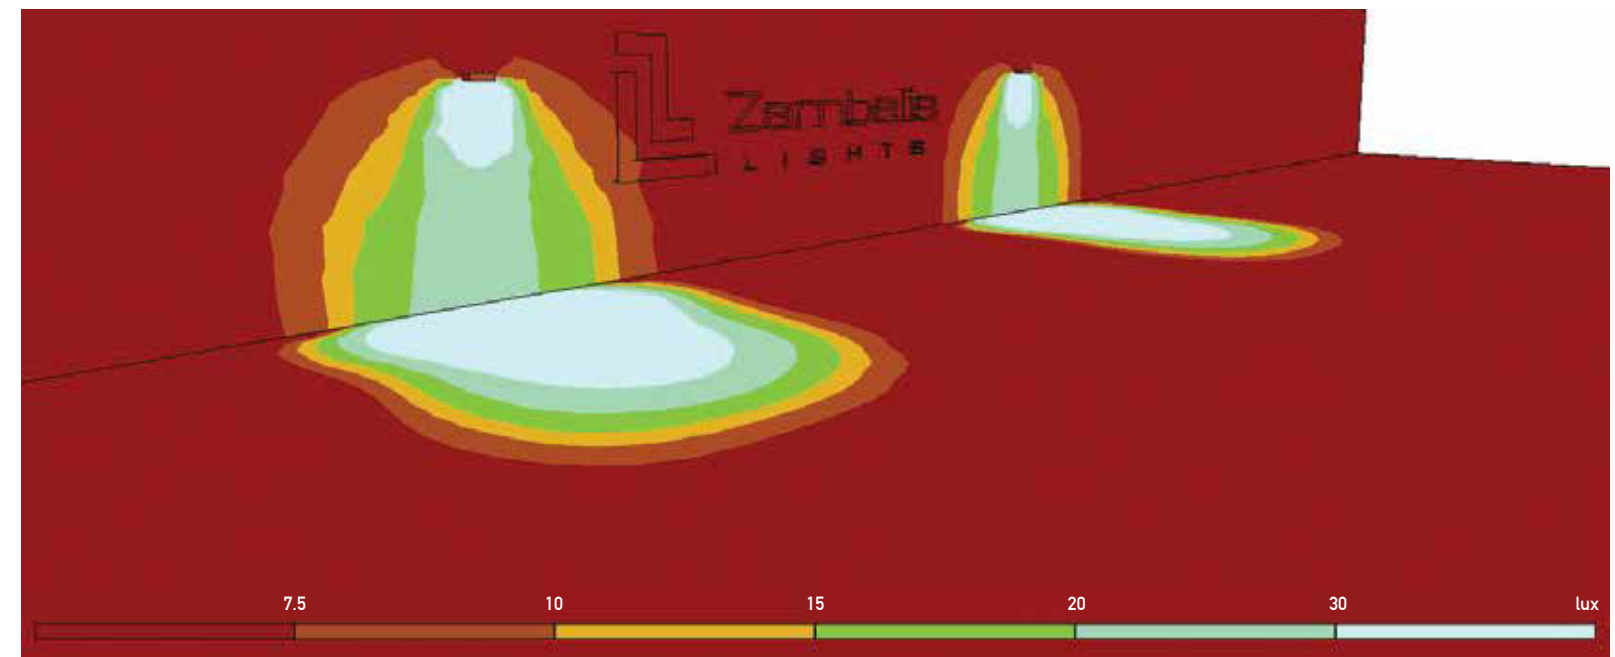

Power	3x 4.5W
Input	220-240V, 50/60Hz
Color Temperature	3000K
Lumen	968Lm
Cri	85
IP	54
Dimensions	L: 11.1cm W: 20.5cm H: 6cm
Material	Aluminium - Tempered Glass
Special Feature	Asymmetric Beam Angle
Color	Graphite / Code E518