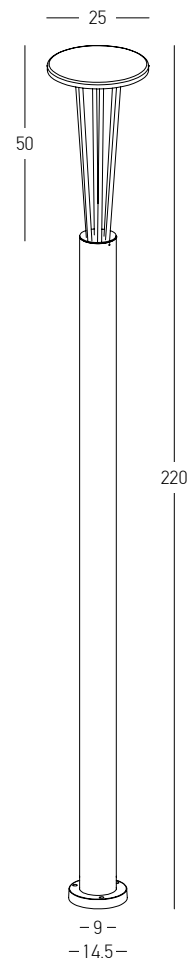

Wall to Floor - One Style
Seamless design connection across surfaces.

03. FLOOR & WALL

Power	35W
Input	220-240V, 50/60Hz
Color Temperature	3000K
Lumen	2148Lm
Cri	90
IP	65
Dimensions	L: 44cm W: 7cm H: 250cm
Spots	Ø: 7cm H: 10cm
Base	Ø: 14cm H: 0.5cm
Beam Angle	60°
Material	Aluminium
Special Feature	Tilt Up Down Spots
Color	Sandy Black / Code E406

Power 17W
 Input 220-240V, 50/60Hz
 Color Temperature 3000K
 Lumen 1072Lm
 Cri 90
 IP 65
 Dimensions L: 44cm W: 7cm H: 250cm
 Spots Ø: 7cm H: 10cm
 Base Ø: 14cm H: 0.5cm
 Beam Angle 60°
 Material Aluminium
 Special Feature Tilt Up Down Spots
 Color Sandy Black / **Code E405**