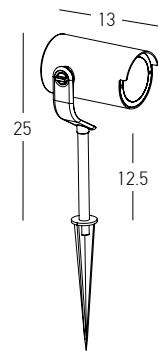

Power 12W
Input 220-240V, 50/60Hz
Color Temperature 3000K
Lumen 740Lm
Cri 80
IP 65
Dimensions L: 7cm W: 7cm H: 12.5-25cm
Base Ø: 6cm H: 0.5cm
Beam Angle 40°
Material Aluminium - Tempered Glass
Special Feature 40cm Cable Available
Movable Spot
Spike & Base Included
Waterproof Connector Included

Color Graphite / **Code E286**

Power 12W
Input 220-240V, 50/60Hz
Color Temperature 3000K
Lumen 740Lm
Cri 80
IP 65
Dimensions Ø: 7.5cm L: 13cm H: 12.5-25cm
Base Ø: 6cm H: 0.5cm
Beam Angle 40°
Material Aluminium - Tempered Glass
Special Feature 40cm Cable Available
Movable Spot
Spike & Base Included
Waterproof Connector Included

Color Graphite / **Code E285**