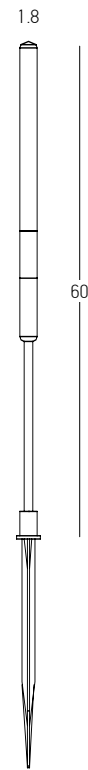

Power 1.5W
Input 24V
Color Temperature 3000K
Lumen 90Lm
Cri 80
IP 65
Dimensions Ø: 1.8cm H: 60cm
Material Aluminium - Frosted Acrylic
Special Feature 200cm Cable Available
Spike Included
Waterproof Connector Included
Recommended Driver LPH-18-24 (Not Included)
In Parallel Connection 1-11 pcs
Color Brown / **Code E457**