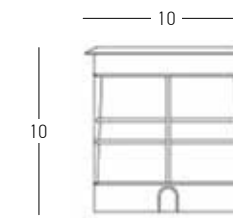

Bulb	1x GU10 LED
Power	10W MAX
Input	220-240V, 50/60Hz
IP	65
IK	8
Dimensions	Ø: 10cm H: 10cm
Material	Stainless Steel - Tempered Glass
Depth Required	11cm
Recessed Mounting Box	Included
Special Feature	50cm Cable Available GU10 Lampholder Included
Color	Stainless Steel / Code E359