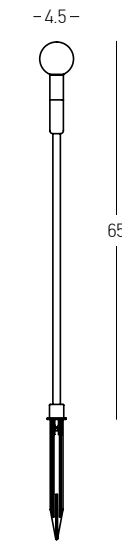

05. SPIKES

Power 1.5W
 Input 24V
 Color Temperature 3000K
 Lumen 90Lm
 Cri 80
 IP 65
 Dimensions Ø: 1.8cm H: 60cm
 Material Aluminium - Frosted Acrylic
 Special Feature 200cm Cable Available
 Spike Included
 Waterproof Connector Included
 Recommended Driver LPH-18-24 (Not Included)
 In Parallel Connection 1-11 pcs
 Color Brown / **Code E457**