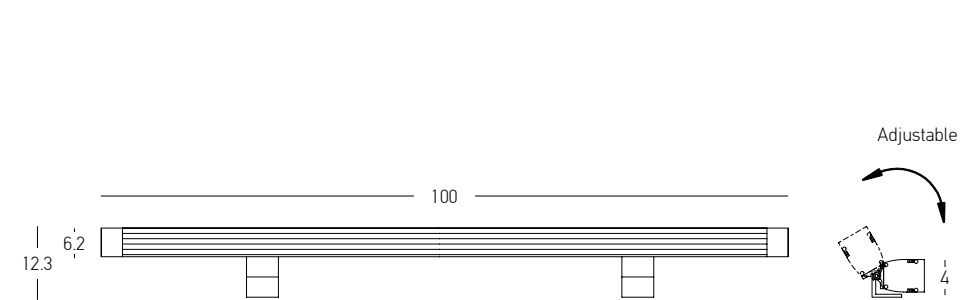

Power. Precision. Presence.
Wall washers for uniform illumination and
architectural impact.

09. WALL WASHER

Power 36W
 Input 220-240V, 50/60Hz
 Color Temperature 3000K
 Lumen 2200Lm
 Cri 80
 IP 65
 Dimensions L: 100cm W: 4cm H: 12.3cm
 Beam Angle 60° x 10°
 Material Aluminium - Glass
 Special Feature Half Circular Anti-Glare
 Driver Included
 Connect 8pcs MAX
 Color Graphite / **Code E496**