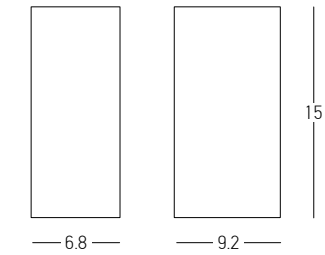

Bulb 2x GU10 LED
Power 7W MAX
Input 220-240V, 50/60Hz
IP 54
Dimensions L: 9.2cm W: 6.8cm H: 15cm
Material ABS - Acrylic
Special Feature Up-Down Lighting
Color Sandy Black / **Code E307**