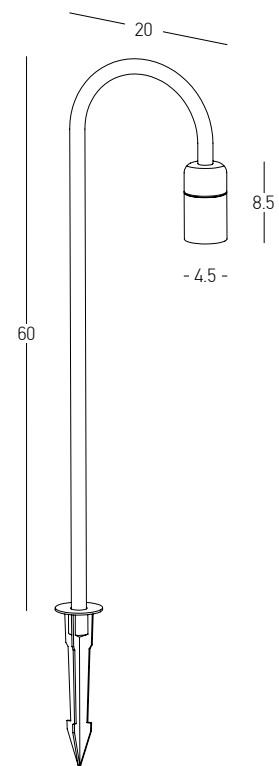

Base for E281 - E282
 Dimensions Ø: 9.5cm H: 2cm
 Material Aluminium
 Color Graphite / **Code E282-SP**

Power 6W
 Input 220-240V, 50/60Hz
 Color Temperature 3000K
 Lumen 522Lm
 Cri 80
 IP 65
 Dimensions L: 10cm W: 10cm H: 60cm
 Base Ø: 9.5cm H: 2cm
 Beam Angle 40°
 Material Aluminium - Tempered Glass
 Special Feature 50cm Cable Available
 Spike & Base Included
 Color Graphite / **Code E283**