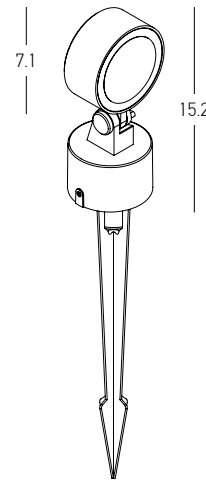

Power 10W
 Input 220-240V, 50/60Hz
 Color Temperature 3000K
 Lumen 779Lm
 Cri 90
 IP 65
 Dimensions Ø: 7.1cm H: 15.2cm
 Base Ø: 6.3cm H: 4cm
 Beam Angle 36°
 Material Aluminium - Glass
 Special Feature 30cm Cable Available
 Movable Spot
 Aluminium Spike Included
 Driver Included