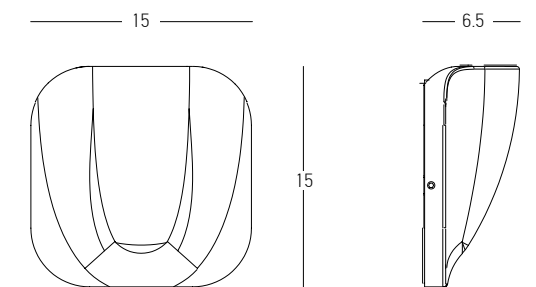

Power 9W
Input 220-240V, 50/60Hz
Color Temperature 3000K
Lumen 572Lm
Cri 80
IP 54
Dimensions L: 6.5cm W: 15cm H: 15cm
Beam Angle 45°
Material Aluminium - Tempered Glass
Color Graphite / **Code E273**