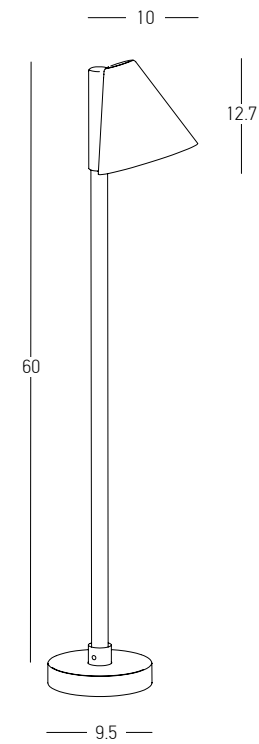

Power 6W
Input 220-240V, 50/60Hz
Color Temperature 3000K
Lumen 522Lm
Cri 80
IP 65
Dimensions L: 10cm W: 10cm H: 60cm
Base Ø: 9.5cm H: 2cm
Beam Angle 40°
Material Aluminium - Tempered Glass
Special Feature 50cm Cable Available
Spike & Base Included
Color Graphite / **Code E283**