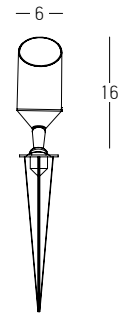

Bulb 1x GU10 LED
Power 7W MAX
Input 220-240V, 50/60Hz
IP 54
Dimensions Ø: 8.6cm L: 15.5cm H: 7.3cm
Material ABS - Tempered Glass
Special Feature 30cm Cable Available
Movable Spot
Spike Included
Color Black / **Code E310**

Bulb 1x GU10 LED
Power 5W MAX
Input 220-240V, 50/60Hz
IP 65
Dimensions Ø: 6cm H: 16cm
Material ABS - PC Diffuser
Special Feature 30cm Cable Available
Movable Spot
Spike Included
Color Black / **Code E217**