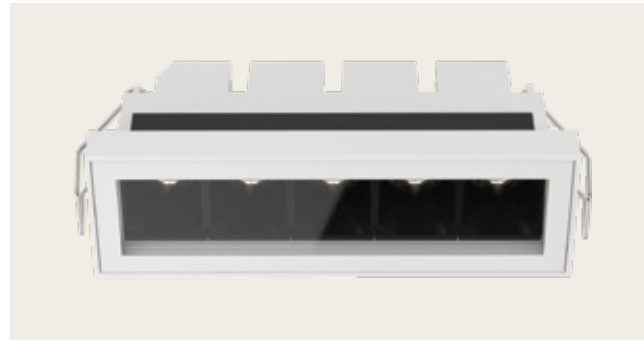

Power 12W
Input 220-240V, 50/60Hz
Color Temperature 3000K
Lumen 757Lm
Cri 90
IP 65
Dimensions L: 15.7cm W: 5cm H: 6.8cm
Cutting Hole 14.2 x 3.5cm
Beam Angle 40°
Non Dimmable ☒
Material Stainless Steel - Aluminium - Tempered Glass
Depth Required $\Uparrow$: 6cm
Driver Included
Color Sandy Black / **Code E332**
Color Sandy White / **Code E333**