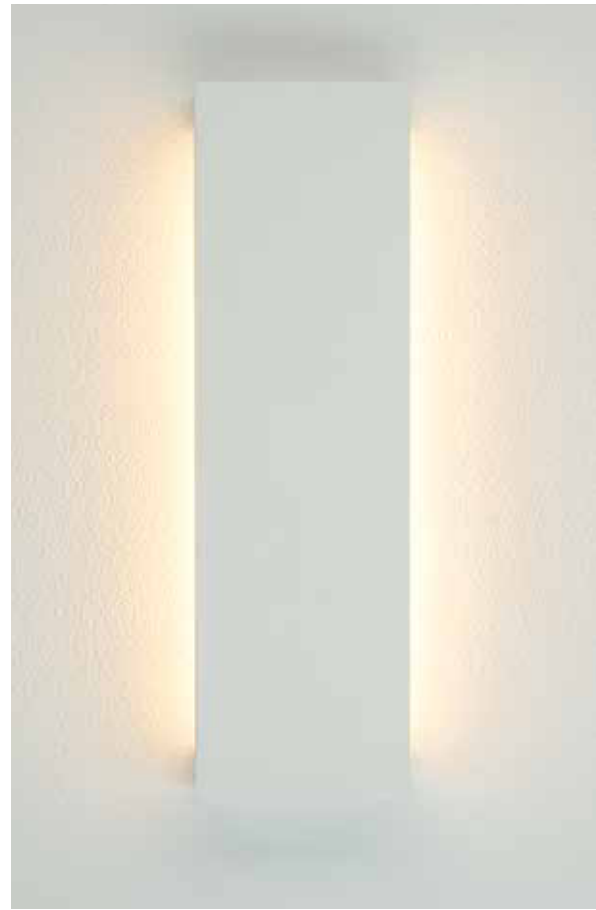

Power 8.25W
Input 220-240V, 50/60Hz
Color Temperature 3000K
Lumen 625Lm
Cri 80
Dimensions L: 4.5cm W: 30cm H: 8cm
Non Dimmable ☒
Material Gypsum
Special Feature Up-Down Lighting
Color Pure White / **Code 25380**