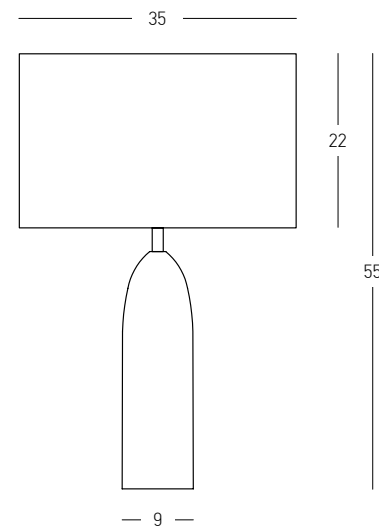

Bulb 1x E27
Power 40W MAX
Input 220-240V, 50/60Hz
Dimensions Ø: 35cm H: 55cm
Shade Ø: 35cm H: 22cm
Material Stone - Fabric Shade
Special Feature 150cm Black Cable Available
Color Natural Stone-White Shade / **Code 25428**