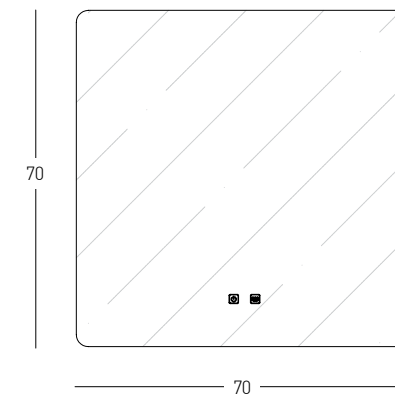

Power	40W
Input	220-240V, 50/60Hz
Color Temperature	4000K
Lumen	1963Lm
Cri	80
Dimensions	L: 70cm W: 3.5cm H: 70cm
Dimmable	☉
Material	Mirror - Aluminium
Special Feature	Touch Dimming Switch Antifog Touch Switch Back Light Frameless IP54
Color	Mirrored / Code 22069