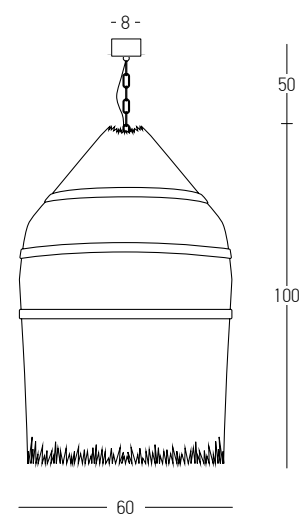

Bulb 1x E27
Power 40W MAX
Input 220-240V, 50/60Hz
Dimensions Ø: 60cm H: 100cm
Base Ø: 8cm H: 3.5cm
Material Metal - Straw
Special Feature 50cm Chain Adjustable
Color Natural Straw / **Code 17129**