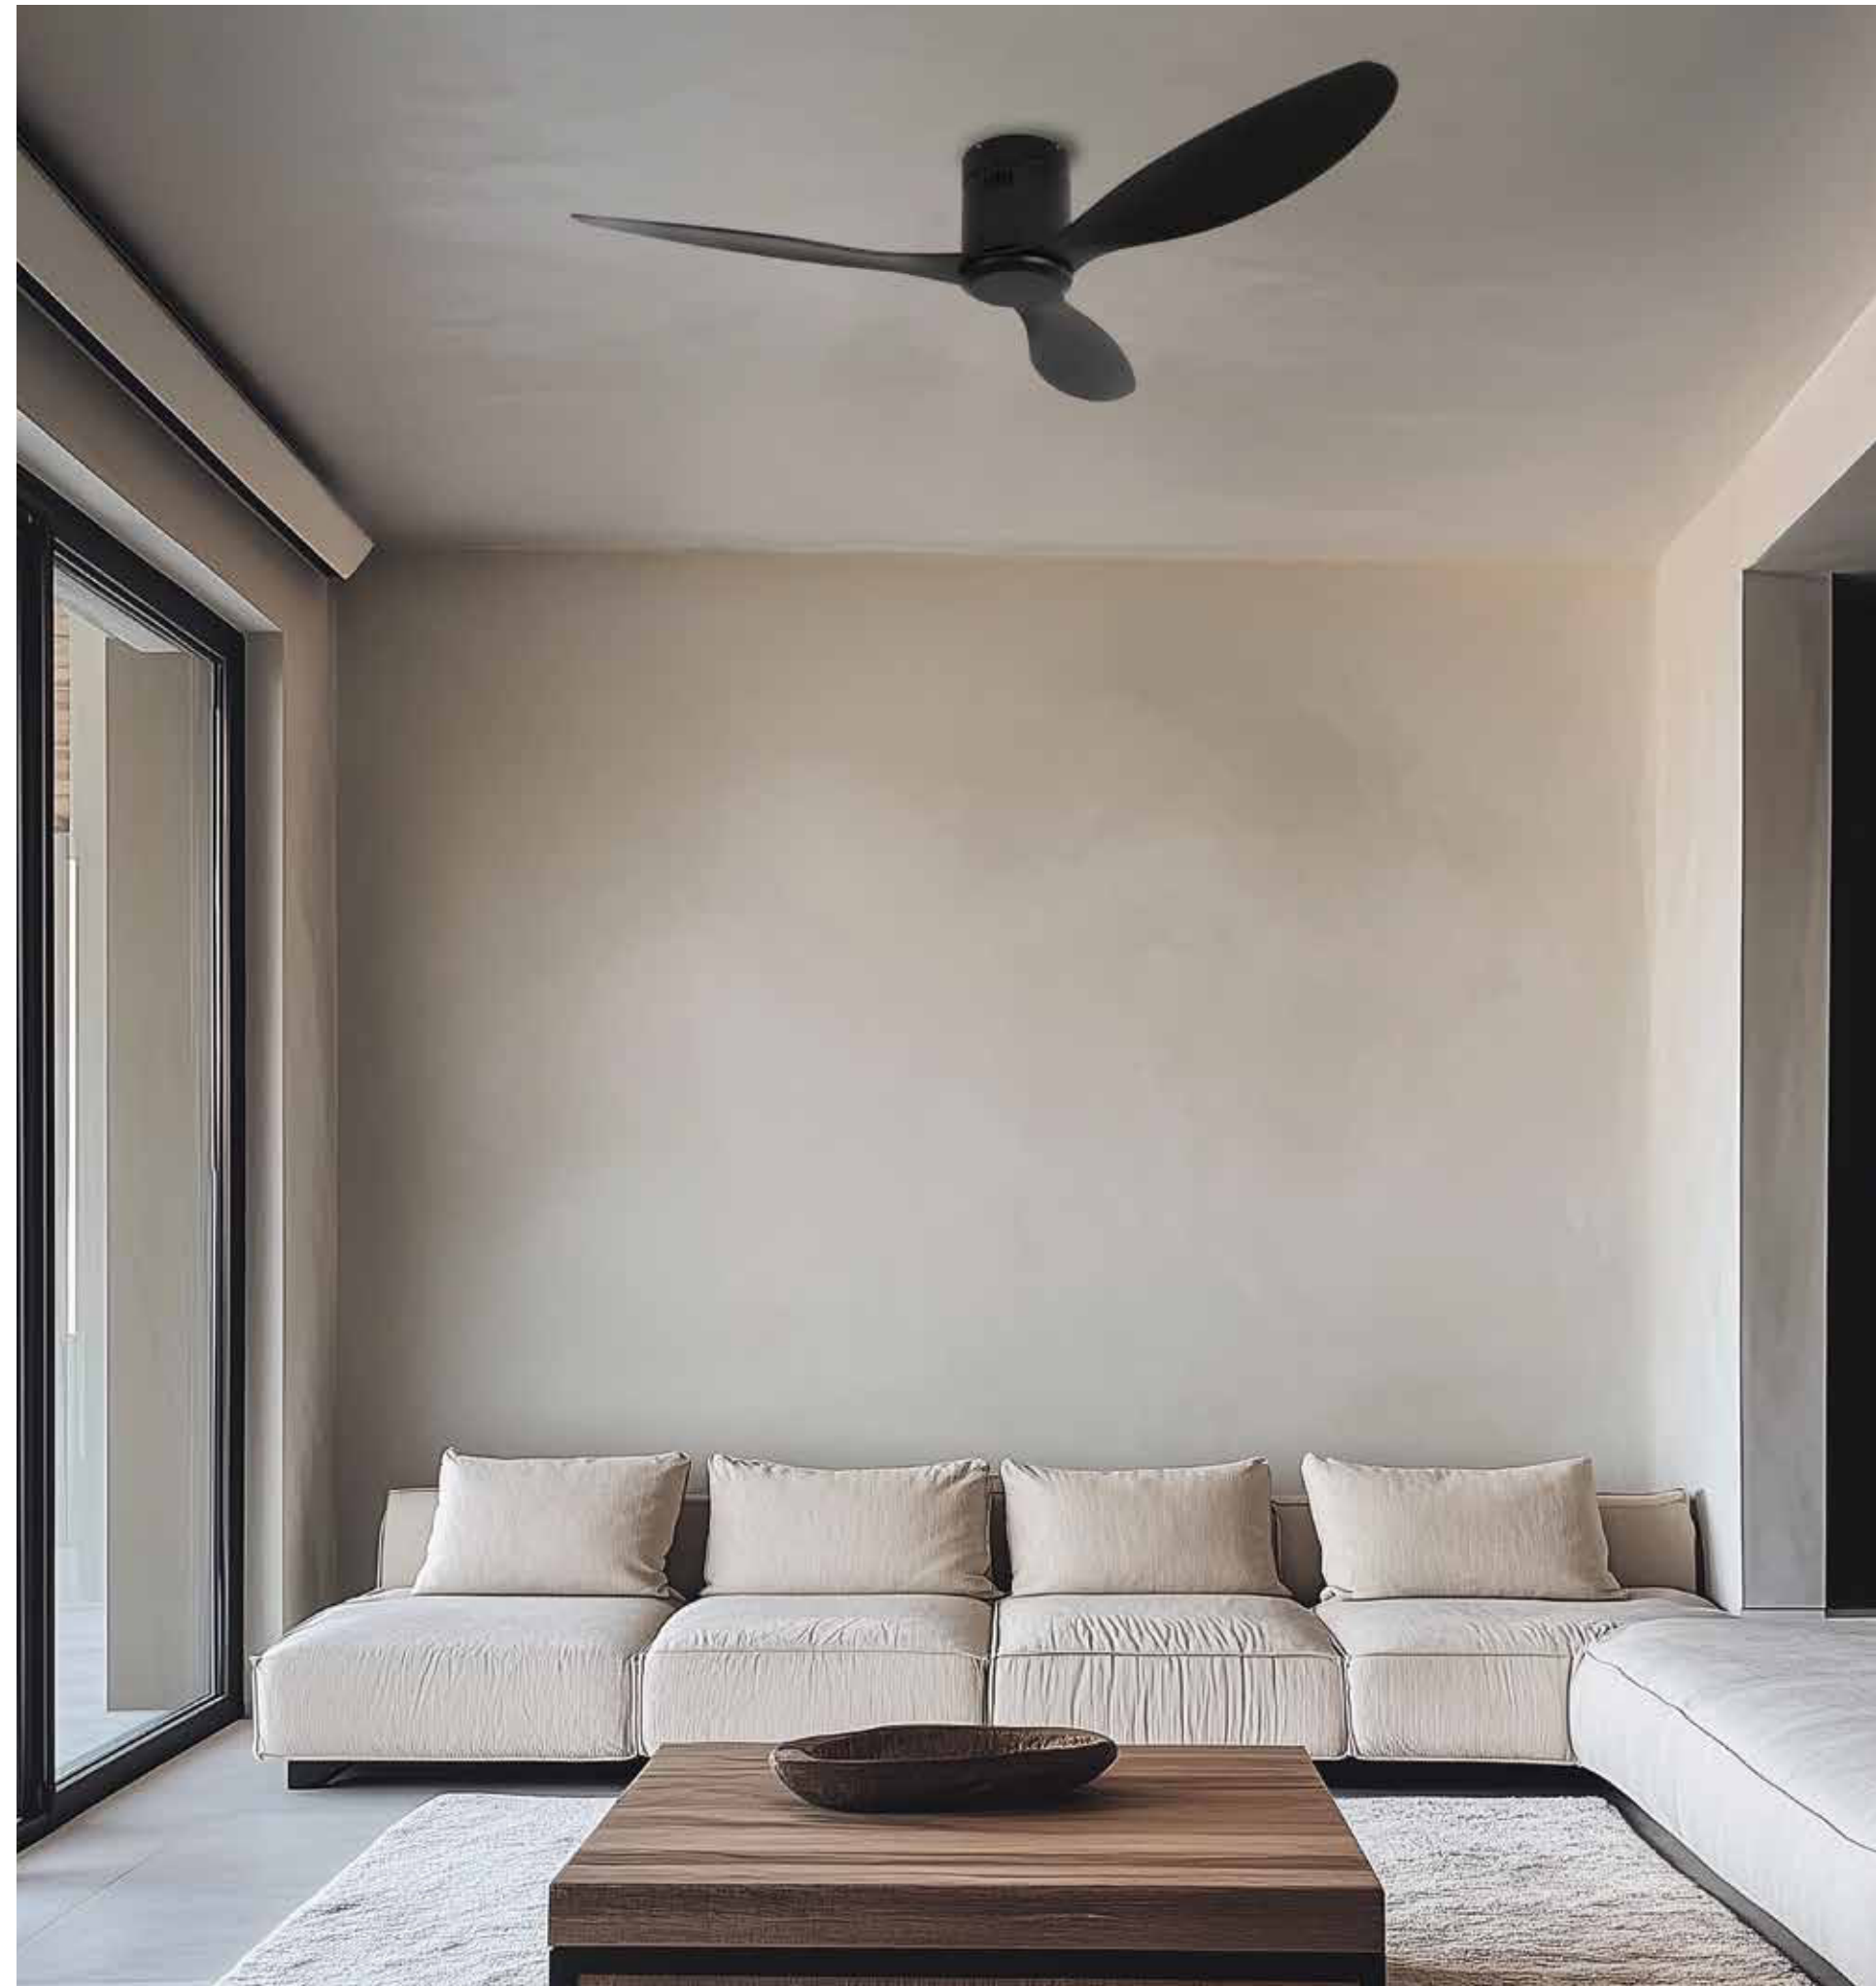

LED Light Source Without Light
Input 220-240V, 50/60Hz
dB 20
Dimensions 54" Ø: 137cm H: 21cm
Air Flow 195m³ min
Night Mode Time Setting 1h / 2h / 4h / 8h
Material Metal - ABS
Special Feature TUYA WiFi Remote Control
Summer & Winter Function
Motor Feature DC Motor 40W
5 Speeds
Color Black Matt / Code 20257