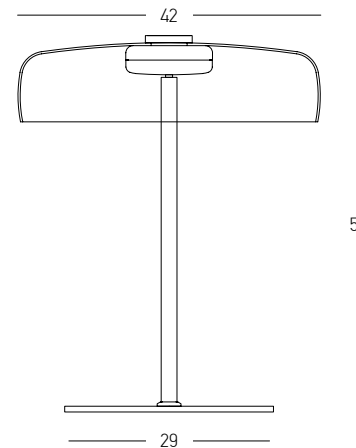

Power 15W
Input 220-240V, 50/60Hz
Color Temperature 3000K
Lumen 1554Lm
Cri 80
Dimensions Ø: 42cm H: 162cm
Glass Ø: 42cm H: 13cm
Base Ø: 29cm H: 1.5cm
Non Dimmable ☒
Material Metal - Smoked Glass
Special Feature 150cm Cable Available
Movable Shade

Color Black Matt / **Code 23055**

Power 15W
Input 220-240V, 50/60Hz
Color Temperature 3000K
Lumen 1554Lm
Cri 80
Dimensions Ø: 42cm H: 52cm
Glass Ø: 42cm H: 13cm
Base Ø: 29cm H: 1cm
Non Dimmable ☒
Material Metal - Smoked Glass
Special Feature 150cm Cable Available
Movable Shade

Color Black Matt / **Code 23054**