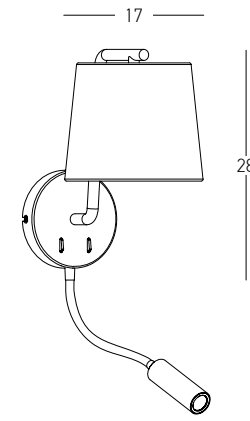

LED 3W
Bulb 1x E27
Power 40W MAX
Input 220-240V, 50/60Hz
Color Temperature 3000K
Lumen 240Lm
Dimensions L: 25cm W: 17cm H: 28cm
Base Ø: 12cm H: 2.5cm
Non Dimmable ☒
Switch 2 On/Off
Material Metal - Aluminium - Fabric Shade
Special Feature Shade Ø: 17cm H: 14.5cm
Stick Ø: 2.8cm L: 9cm
Color Black Matt / **Code H57**