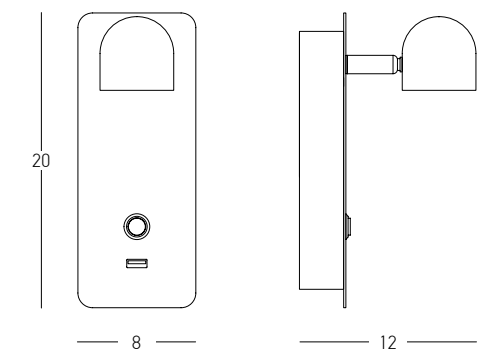

Power	3W
Input	220-240V, 50/60Hz
Color Temperature	3000K
Lumen	240Lm
Cri	80
Dimensions	Ø: 8cm L: 7-15cm H: 12cm
Base	Ø: 8cm H: 3cm
Non Dimmable	☒
Switch	On/Off
Material	Metal - Aluminium
Special Feature	Stick Ø: 3cm H: 12cm
Color	Black Matt / Code H48-B
Color	Gold / Code H48-G