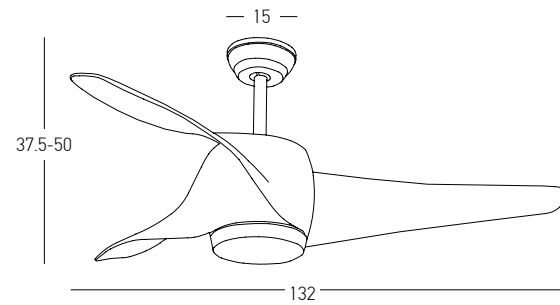

LED Light Source 15W
Input 220-240V, 50/60Hz
Color Temperature 3000K, 4000K, 6000K
Lumen 1500Lm
Cri 80
dB 20
Dimensions 52" Ø: 132cm H: 37.5-50cm
Air Flow 147.4m³ min
Night Mode Time Setting 1h / 2h / 4h / 8h
Material Metal - Acrylic - Wood
Special Feature 2 Down Rods 12.5-25cm
Summer & Winter Function
Possibility of Installation on a Sloping Roof - 20°
Remote Control & Wall Switch Included
Motor Feature DC Motor 40W
5 Speeds
Color Coffee-Cherry Wood Blades / **Code 20256**