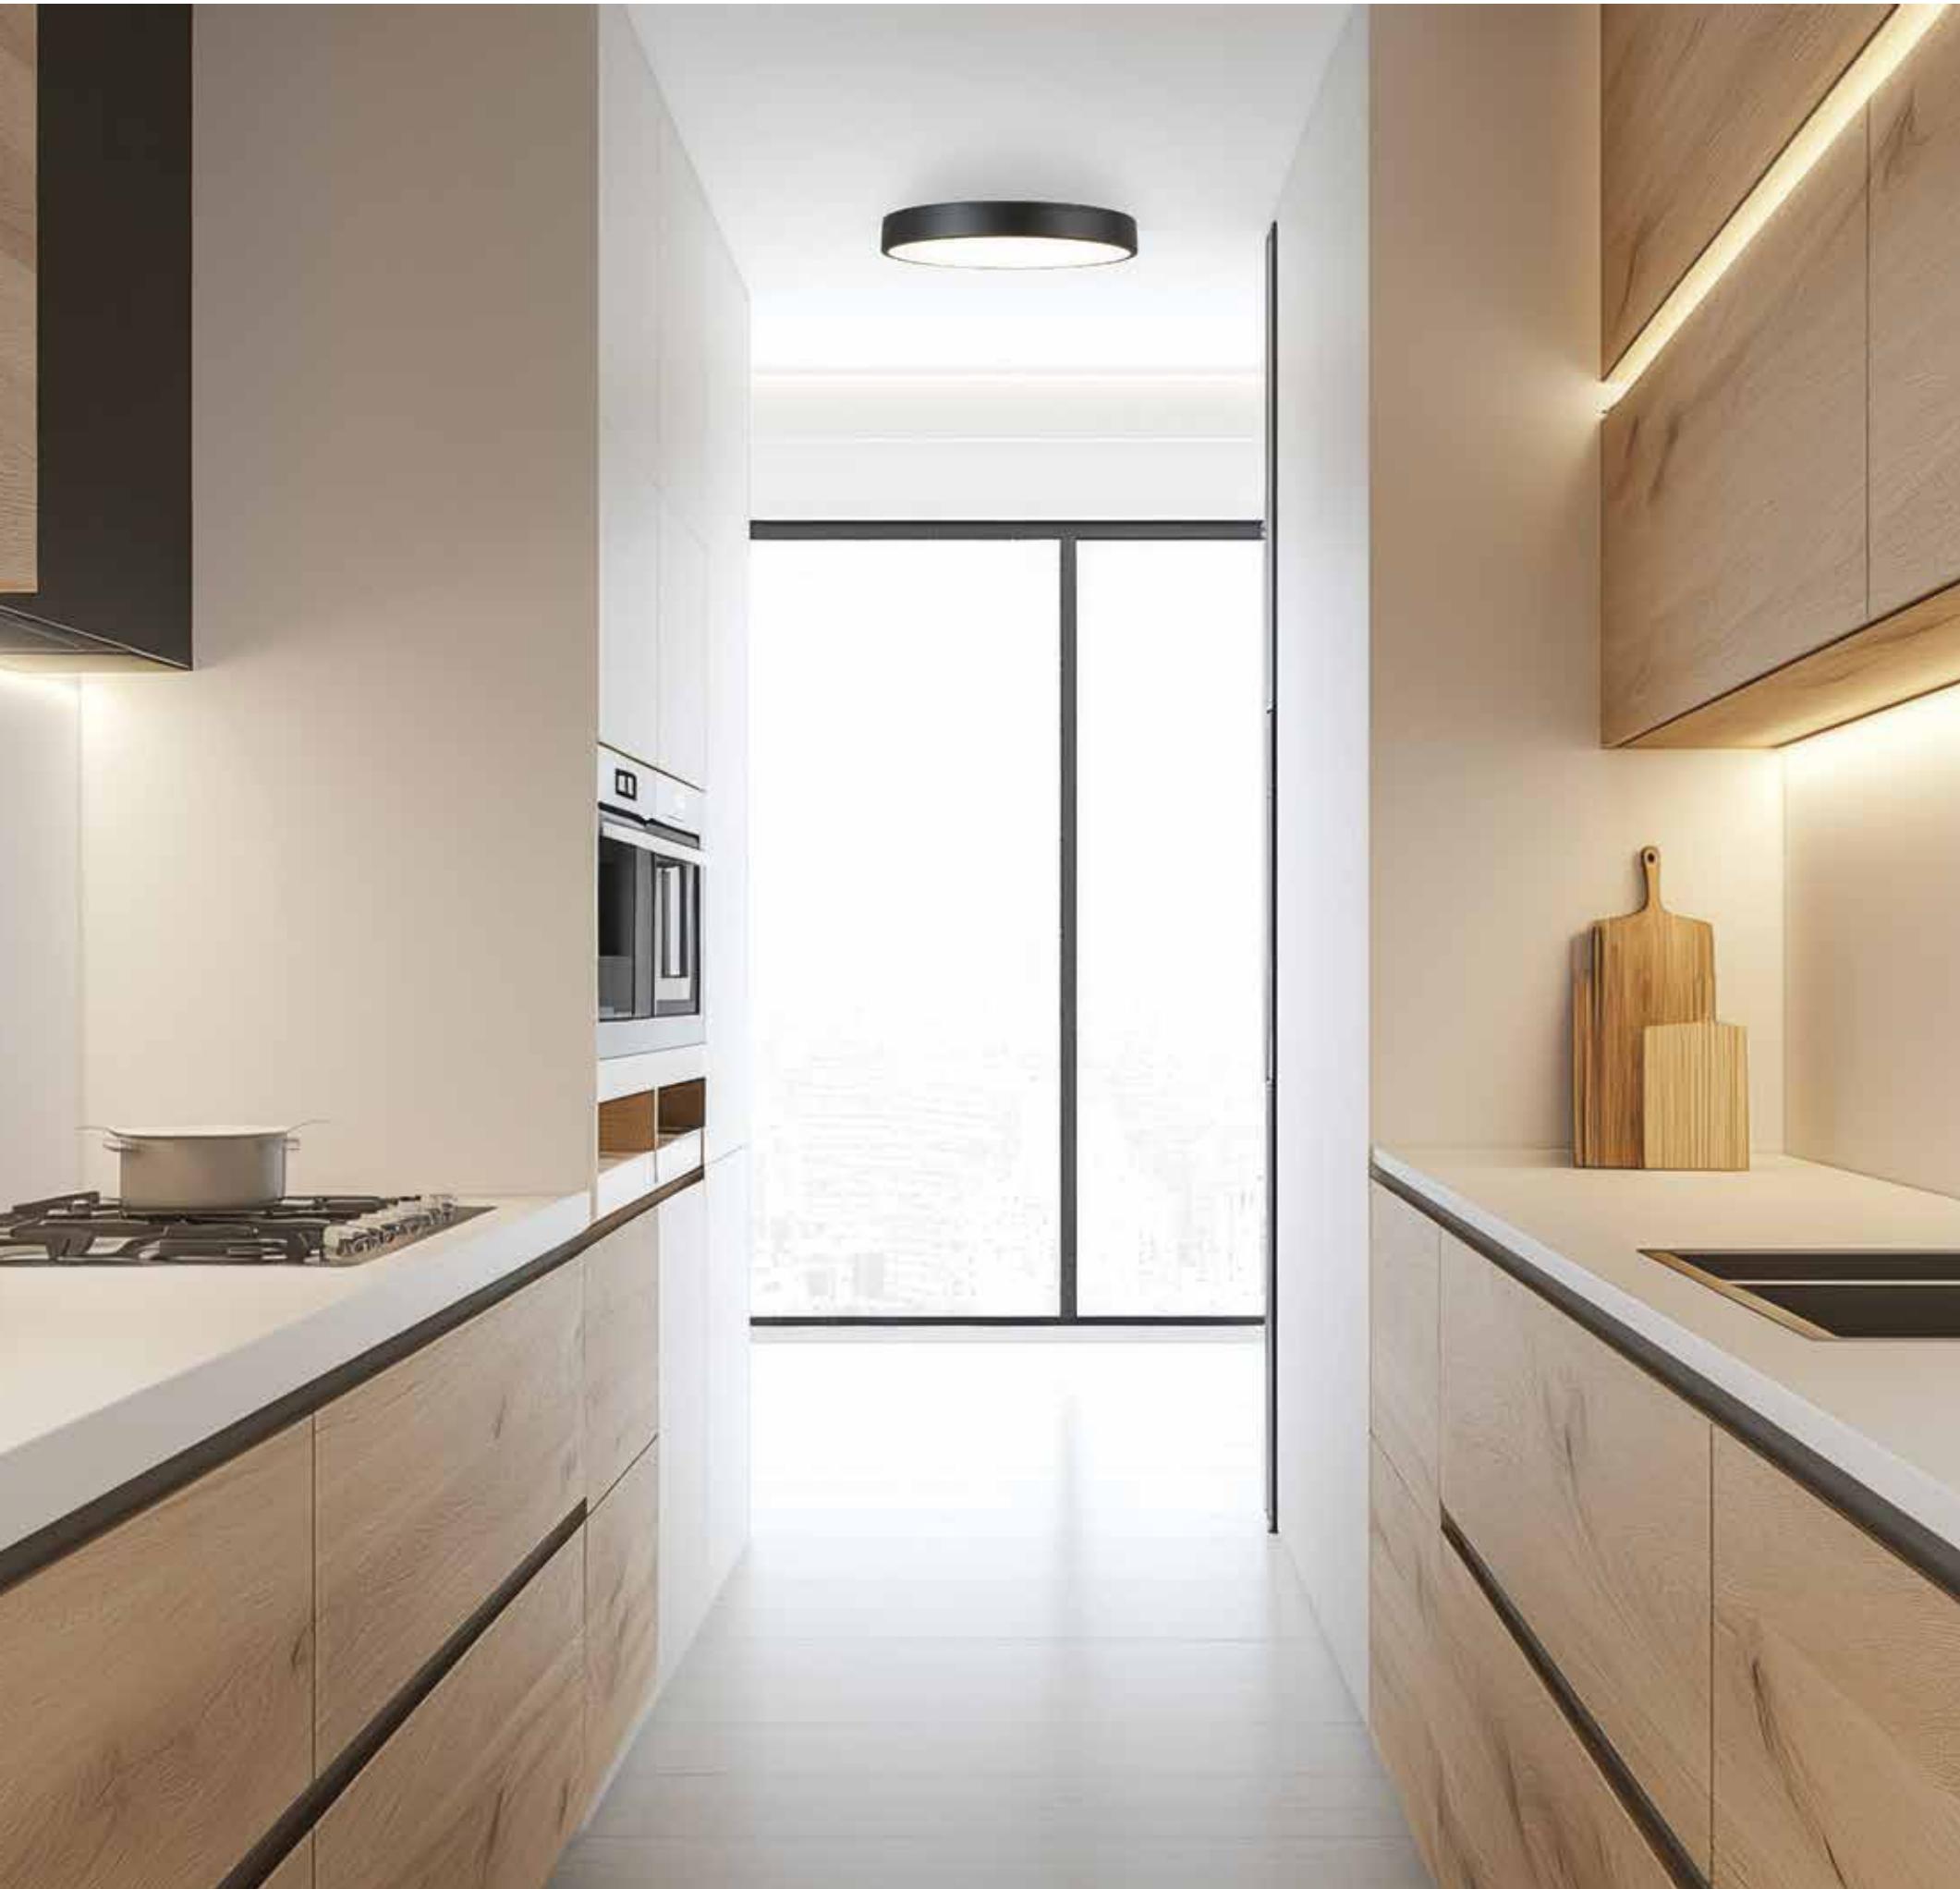

Power	28W
Input	220-240V, 50/60Hz
Color Temperature	3000K
Lumen	1568Lm
Cri	85
Dimensions	Ø: 40cm H: 7cm
Dimmable Triac	○
Material	Aluminium - Acrylic
Color	White Matt / Code 25376
Color	Black Matt / Code 25377