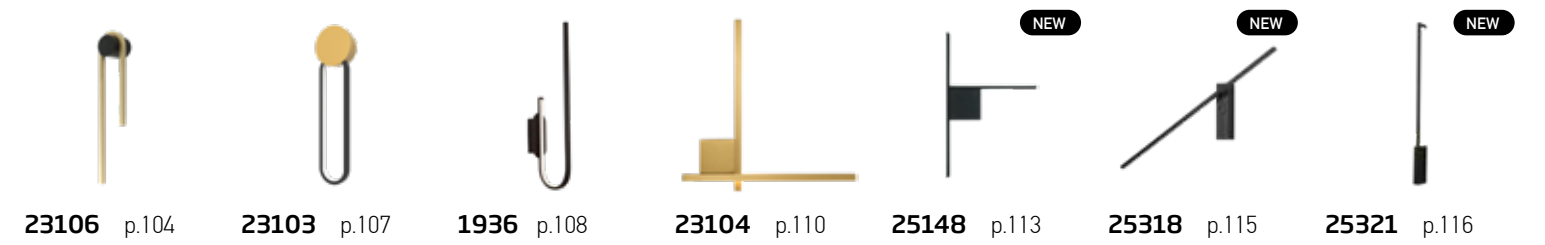

Centralized Ambient Illumination  
Stylish shapes bring calm and comfort.

01. CEILING

Power 26W  
 Input 220-240V, 50/60Hz  
 Color Temperature 3000K  
 Lumen 1500Lm  
 Cri 90  
 Dimensions Ø: 40cm H: 14.3cm  
 Base L: 18cm W: 6cm H: 4cm  
 Dimmable Triac   
 Material Metal - Aluminium - Acrylic  
 Special Feature Profile 1.5x1.5cm  
 Color Sandy Black / **Code 2561**  
 Color Brass / **Code 2564**

Power	69W
Input	220-240V, 50/60Hz
Color Temperature	3000K
Lumen	2970Lm
Cri	90
Dimensions	L: 140cm W: 51cm H: 6cm
Base	Ø: 25cm H: 4cm
Dimmable Triac	☉
Material	Metal - Aluminium - Acrylic
Special Feature	Profile 1.5x2cm
Color	Sandy Black / <b>Code 25410</b>
Color	Brushed Gold / <b>Code 25411</b>