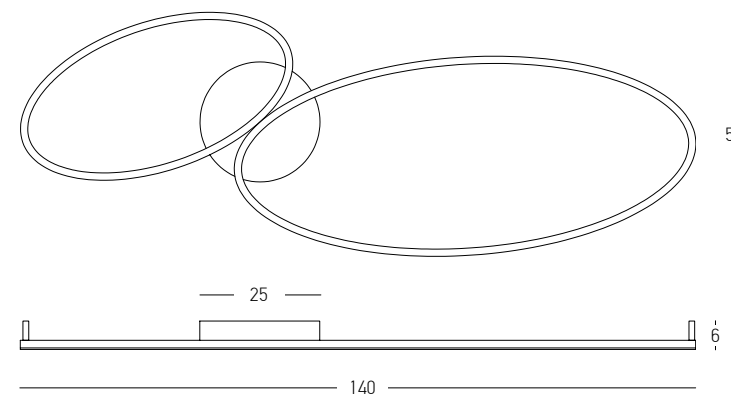

Power	69W
Input	220-240V, 50/60Hz
Color Temperature	3000K
Lumen	2970Lm
Cri	90
Dimensions	L: 140cm W: 51cm H: 6cm
Base	Ø: 25cm H: 4cm
Dimmable Triac	☉
Material	Metal - Aluminium - Acrylic
Special Feature	Profile 1.5x2cm
Color	Sandy Black / Code 25410
Color	Brushed Gold / Code 25411