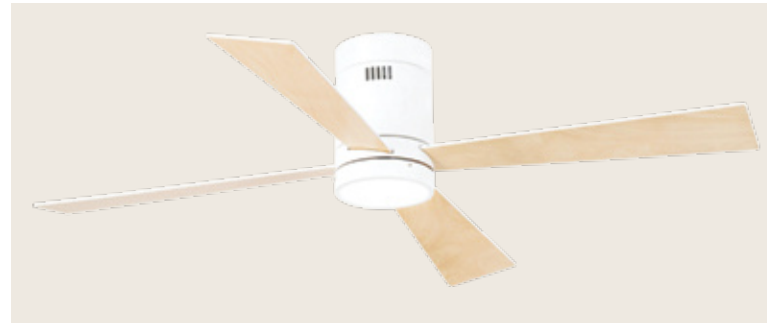

LED Light Source 15W
Input 220-240V, 50/60Hz
Color Temperature 3000K, 4000K, 6000K
Lumen 1500Lm
Cri 80
dB 25
Dimensions 49" Ø: 124cm H: 26cm
Air Flow 168m³ min
Night Mode Time Setting 1h / 2h / 4h / 8h
Material Metal - Polycarbonate - Plywood (MDF)
Special Feature Summer Function
Motor Feature AC Motor 55W
3 Speeds
Color Double Face White Matt-Maple Wood Blades
White Matt-White Blades / **Code 19137**