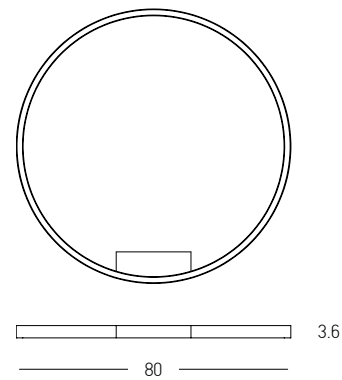

Power 50W
Input 220-240V, 50/60Hz
Color Temperature 3000K
Lumen 2956Lm
Cri 80
Dimensions Ø: 80cm H: 3.6cm
Dimmable Triac ☐
Material Aluminium - Acrylic
Special Feature Profile 2.5x3.6cm
Color Gold Matt / **Code 23026**