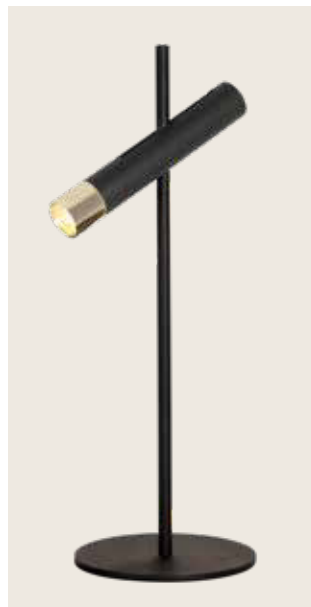

Power 7W
Input 220-240V, 50/60Hz
Color Temperature 3000K
Lumen 560Lm
Cri 80
Dimensions Ø: 22cm H: 151cm
Base Ø: 22cm H: 0.5cm
Spots Dimension Ø: 4cm L: 23cm
Non Dimmable ☒
Material Metal - Aluminium
Special Feature Movable Spots
Color Sandy Black-Gold / **Code 22032**

Power 4W
Input 220-240V, 50/60Hz
Color Temperature 3000K
Lumen 300Lm
Cri 80
Dimensions L: 23cm W: 18cm H: 50cm
Base Ø: 18cm H: 0.5cm
Spot Dimension Ø: 4cm L: 23cm
Non Dimmable ☒
Material Metal - Aluminium
Special Feature Movable Spot
Color Sandy Black - Gold / **Code 22030**