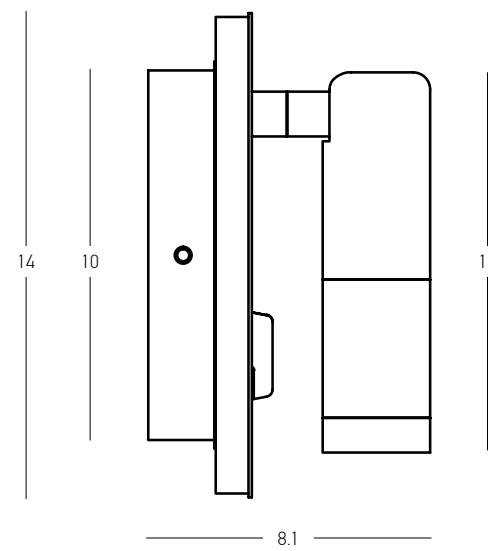

Power	3W + 6W
Input	220-240V, 50/60Hz
Color Temperature	3000K
Lumen	240Lm + 400Lm
Cri	80
Dimensions	Ø: 14cm L: 8.1cm
Base	Ø: 10cm L: 2cm
Non Dimmable	☒
Switch	2 On/Off
Material	Aluminium - Acrylic
Special Features	Stick Ø: 2.8cm H: 11cm Back Light
Color	Black Matt / Code 25303