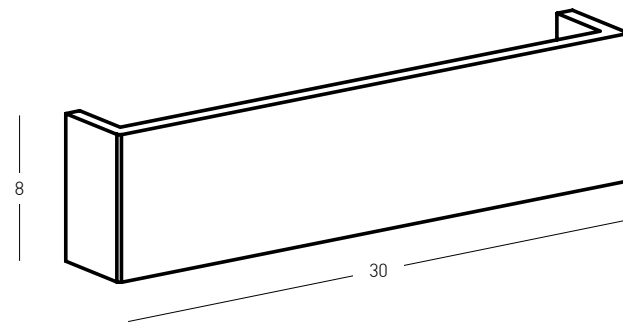

Power 8.25W
Input 220-240V, 50/60Hz
Color Temperature 3000K
Lumen 625Lm
Cri 80
Dimensions L: 4.5cm W: 30cm H: 8cm
Non Dimmable ☒
Material Gypsum
Special Feature Up-Down Lighting
Color Pure White / **Code 25380**