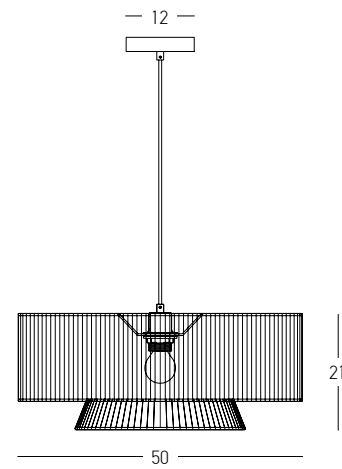

Bulb 1x E27
Power 40W MAX
Input 220-240V, 50/60Hz
Dimensions Ø: 50cm H: 21cm
Base Ø: 12cm H: 2.5cm
Material Metal - Paper Rope
Special Features 200cm Gold Fabric Cable Adjustable
Color Natural-Brown Beige / Code **25440**