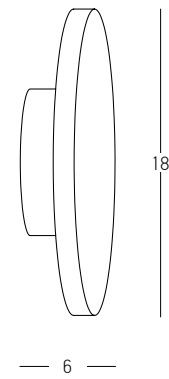

Power 6W
Input 220-240V, 50/60Hz
Color Temperature 3000K
Lumen 420Lm
Cri 80
Dimensions Ø: 18cm L: 6cm
Non Dimmable ☒
Material Metal - Acrylic
Color Brushed Brass / **Code 20349**