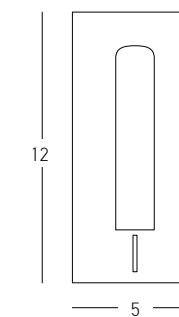

Power	3W
Input	220-240V, 50/60Hz
Color Temperature	3000K
Lumen	180Lm
Cri	80
Dimensions	L: 5.5-13.5cm W: 5cm H: 12cm
Non Dimmable	☒
Switch	On/Off
Material	Metal - Aluminium
Special Feature	Stick Ø: 1.6cm H: 9.5cm
Color	Black Matt / Code H80