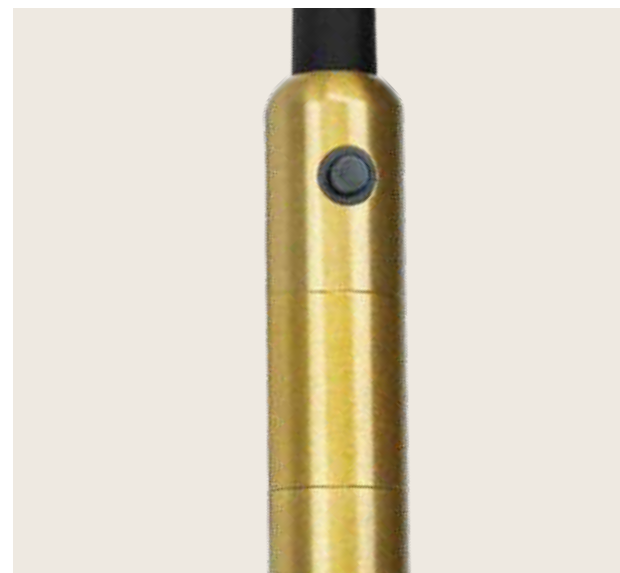

Power	3W
Input	220-240V, 50/60Hz
Color Temperature	3000K
Lumen	160Lm
Cri	90
Dimensions	Ø: 8cm L: 20-46cm
Base	Ø: 8cm L: 3cm
Non Dimmable	☒
Switch	On/Off Intergrated Switch on Head
Material	Metal - Aluminium
Special Feature	Stick Ø: 1.9cm H: 7.7cm
Color	Sandy Black / Code 25149
Color	Gold Matt / Code 25150