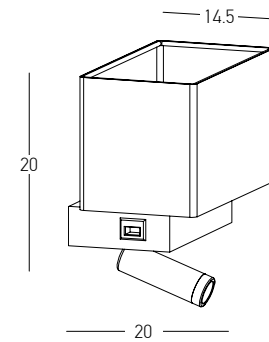

LED 3W
Bulb 1x E27
Power 40W MAX
Input 220-240V, 50/60Hz
Color Temperature 3000K
Lumen 240Lm
Cri 80
Dimensions L: 14.5-20cm W: 20cm H: 20cm
Non Dimmable ☒
Switch 2 On/Off
Material Metal - Aluminium - Fabric Shade
Special Feature USB Charger
Shade L: 12cm W: 20cm H: 11cm
Stick Ø: 2.8cm H: 8.5cm
Color Black Matt / **Code H59**