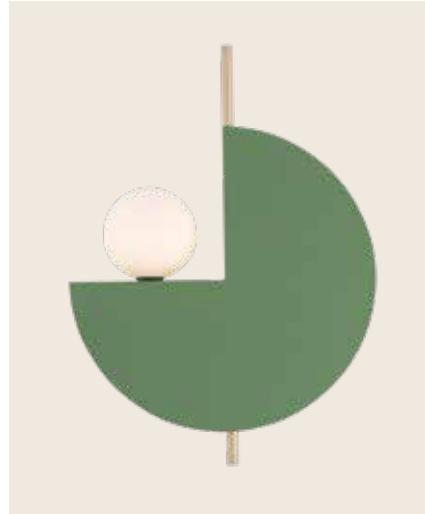

Bulb 1x G9 LED
Power 7W MAX
Input 220-240V, 50/60Hz
Dimensions L: 8cm W: 26cm H: 36cm
Material Metal - Opal Glass
Special Feature Opal Glass Ø: 8cm
Color Sandy Olive Green-Painted Gold / **Code 22203**
Color Terracotta-Painted Gold / **Code 22204**
Color Elephant Grey-Sandy Black / **Code 22205**