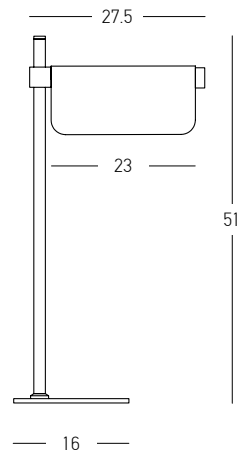

Power 7W
Input 220-240V, 50/60Hz
Color Temperature 3000K
Lumen 420Lm
Cri 80
Dimensions L: 27.5cm W: 16cm H: 51cm
Base Ø: 16cm H: 0.5cm
Dimmable ☐
Material Metal - Aluminium - Acrylic
Special Feature 120cm Cable Available
Dimming Switch On Cable
Movable Light Deflectors
Color Brushed Gold / **Code 25193**