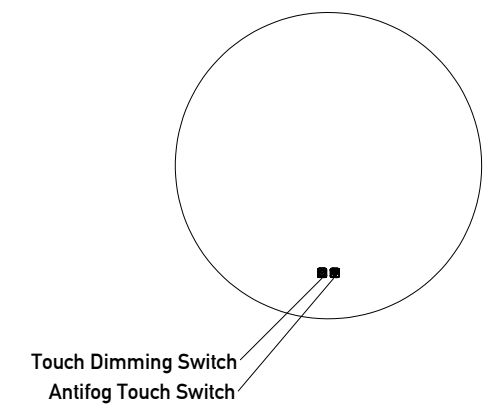

Power 25W
Input 220-240V, 50/60Hz
Color Temperature 4000K
Lumen 1284Lm
Cri 80
Dimensions Ø: 60cm W: 3.5cm
Dimmable ☉
Material Mirror - Aluminium
Special Feature Touch Dimming Switch
Antifog Touch Switch
Back Light
Frameless
IP54
Color Mirrored / **Code 22067**