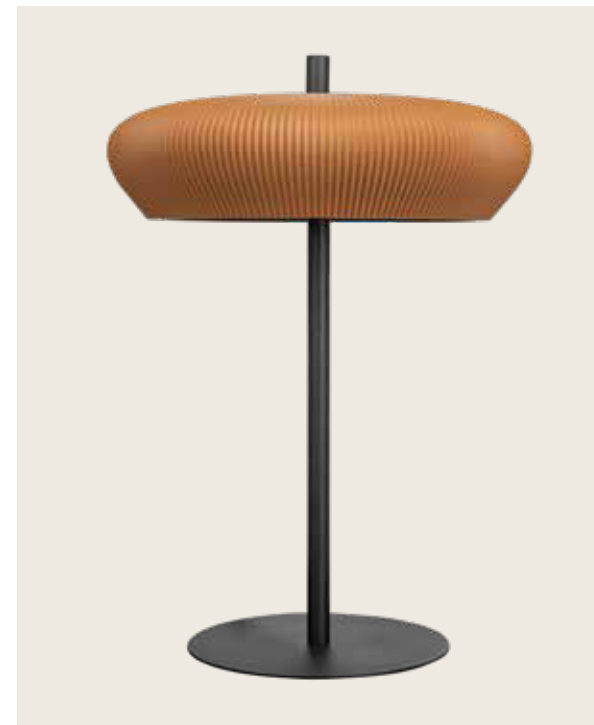

Warm Glow - Flexible Placement  
Create cozy corners with floor and  
table lights.

03. FLOOR & TABLE

Bulb	1x G9 LED
Power	9W MAX
Dimensions	Ø: 12cm H: 18.8cm
Base	Ø: 12cm H: 6cm
Opal Glass	Ø: 12cm
Material	Metal - Clay - Opal Glass
Special Feature	150cm Black Cable Available
Color	Olive Green-Black / <b>Code 2589</b>
Color	Terracotta-Black / <b>Code 2590</b>