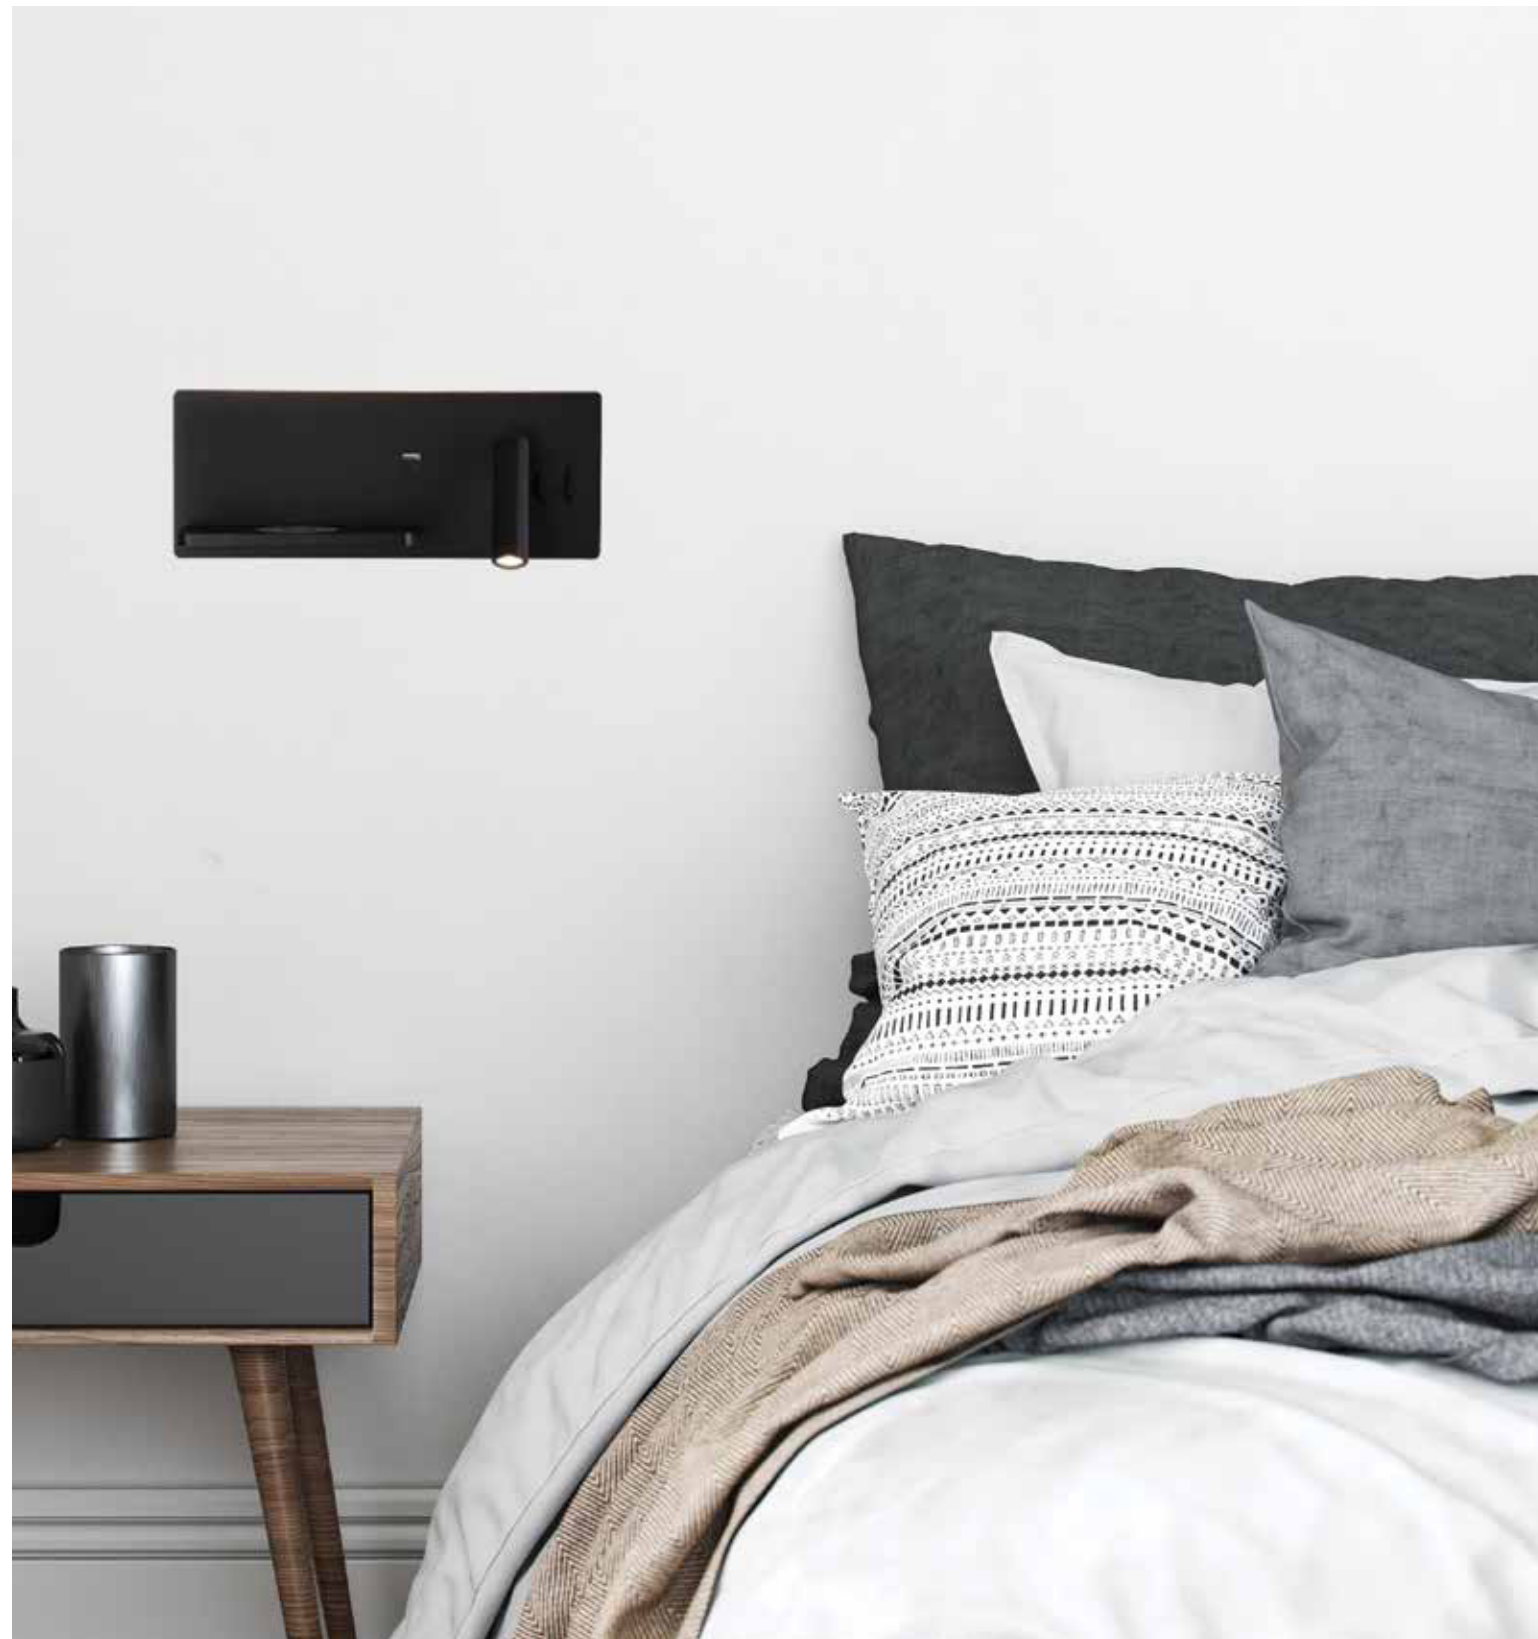

Code 25184 for Right Side Installation