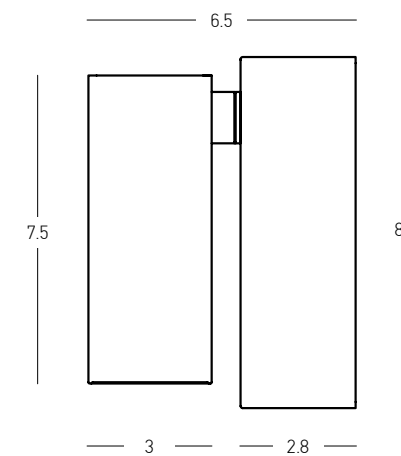

Power	3W
Input	220-240V, 50/60Hz
Color Temperature	3000K
Lumen	200Lm
Cri	95
Dimensions	Ø: 7.5cm L: 6.5cm H: 8.5cm
Base	Ø: 7.5cm L: 3cm
Dimmable	☉
Switch	Touch Dim
Material	Metal - Aluminium
Special Feature	Stick Ø: 2.8cm H: 8.5cm
Color	Sandy Black-Gold / Code 25283