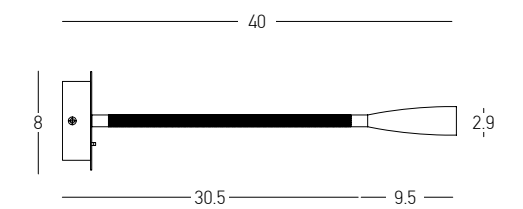

Power	3W
Input	220-240V, 50/60Hz
Color Temperature	3000K
Lumen	240Lm
Cri	80
Dimensions	Ø: 8cm L: 40cm
Base	Ø: 8cm H: 3cm
Non Dimmable	☒
Switch	On/Off
Material	Metal - Aluminium
Special Feature	Stick Ø: 2.9cm L: 9.5cm
Color	Brushed Brass / Code H63