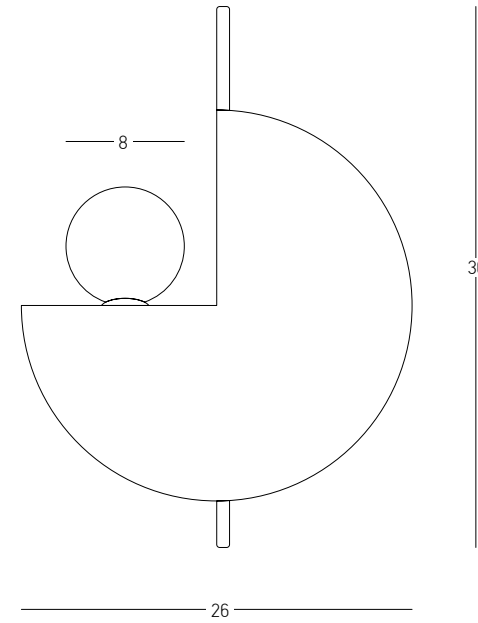

Bulb 1x G9 LED
Power 7W MAX
Input 220-240V, 50/60Hz
Dimensions L: 8cm W: 26cm H: 36cm
Material Metal - Opal Glass
Special Feature Opal Glass Ø: 8cm
Color Sandy Olive Green-Painted Gold / **Code 22203**
Color Terracotta-Painted Gold / **Code 22204**
Color Elephant Grey-Sandy Black / **Code 22205**