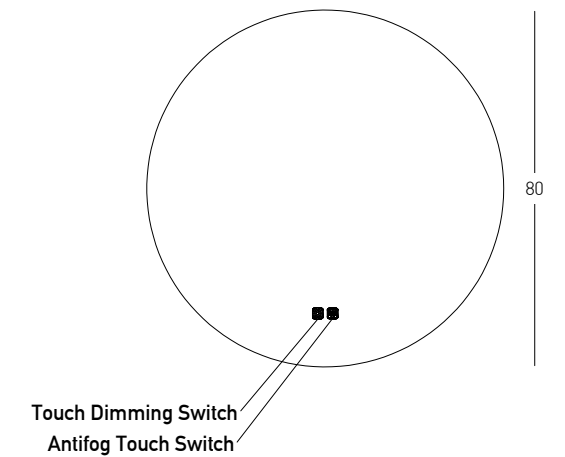

Power 36W
Input 220-240V, 50/60Hz
Color Temperature 4000K
Lumen 1763Lm
Cri 80
Dimensions Ø: 80cm W: 3.5cm
Dimmable ☉
Material Mirror - Aluminium
Special Feature Touch Dimming Switch
Antifog Touch Switch
Back Light
Frameless
IP54
Color Mirrored / **Code 22068**