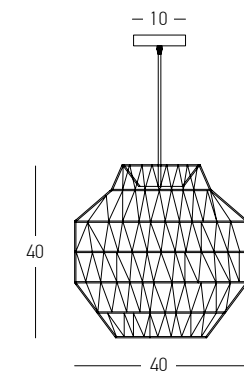

Bulb 1x E27
Power 40W MAX
Input 220-240V, 50/60Hz
Dimensions Ø: 40cm H: 40cm
Base Ø: 10cm H: 2cm
Material Metal - Paper Rope
Special Feature 200cm Cable Adjustable
Color Natural-Black Matt / **Code 20236**