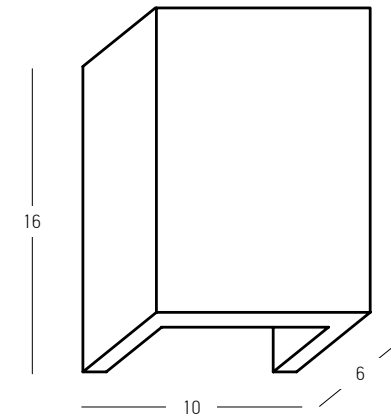

Bulb 1x G9
Power 25W MAX
Input 220-240V, 50/60Hz
Dimensions L: 10cm W: 18cm H: 9cm
Material Gypsum
Special Feature Up-Down Lighting
Color Pure White / **Code 25382**

Power 5W
Input 220-240V, 50/60Hz
Color Temperature 3000K
Lumen 510Lm
Cri 80
Dimensions L: 6cm W: 10cm H: 16cm
Non Dimmable ☒
Material Gypsum
Special Feature Up-Down Lighting
Color Pure White / **Code 25379**