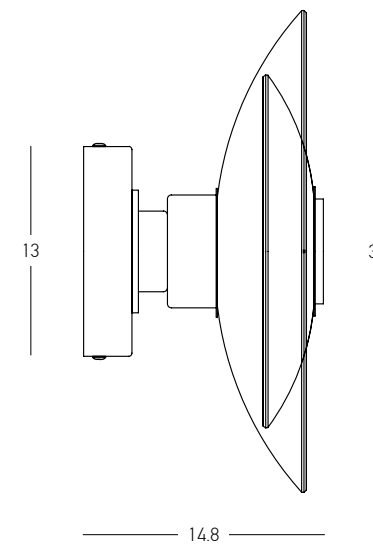

Light That Shapes Your Space  
Enhance your wall with lights  
that create inviting atmosphere.

02. WALL

Bulb	3x G9
Power	7W MAX
Input	220-240V, 50/60Hz
Dimensions	L: 15cm W: 34cm H: 61.5cm
Base	Ø: 12cm H: 2.5cm
Material	Metal - Aluminium - Glass
Special Feature	Smoked Glasses Ø: 12cm
Color	Sandy Black-Gold Matt- Smoked Glass-Opal Glass / <b>Code 25414</b>

Bulb	1x G9 LED
Power	4W MAX
Dimensions	L: 14.5cm W: 16.4cm H: 15.6cm
Base	Ø: 12cm L: 2cm
Glass	Ø: 12cm
Material	Metal - Aluminium - Glass
Color	Sandy White-Smoked Glass / <b>Code 2577</b>
Color	Gold Matt-Smoked Glass / <b>Code 2578</b>

Bulb	1x G9 LED
Power	4W MAX
Dimensions	L: 16.6cm W: 20.5cm H: 19.5cm
Base	Ø: 15cm L: 2cm
Glass	Ø: 15cm
Material	Metal - Aluminium - Glass
Color	Sandy White-Smoked Glass / <b>Code 2579</b>
Color	Gold Matt-Smoked Glass / <b>Code 2580</b>