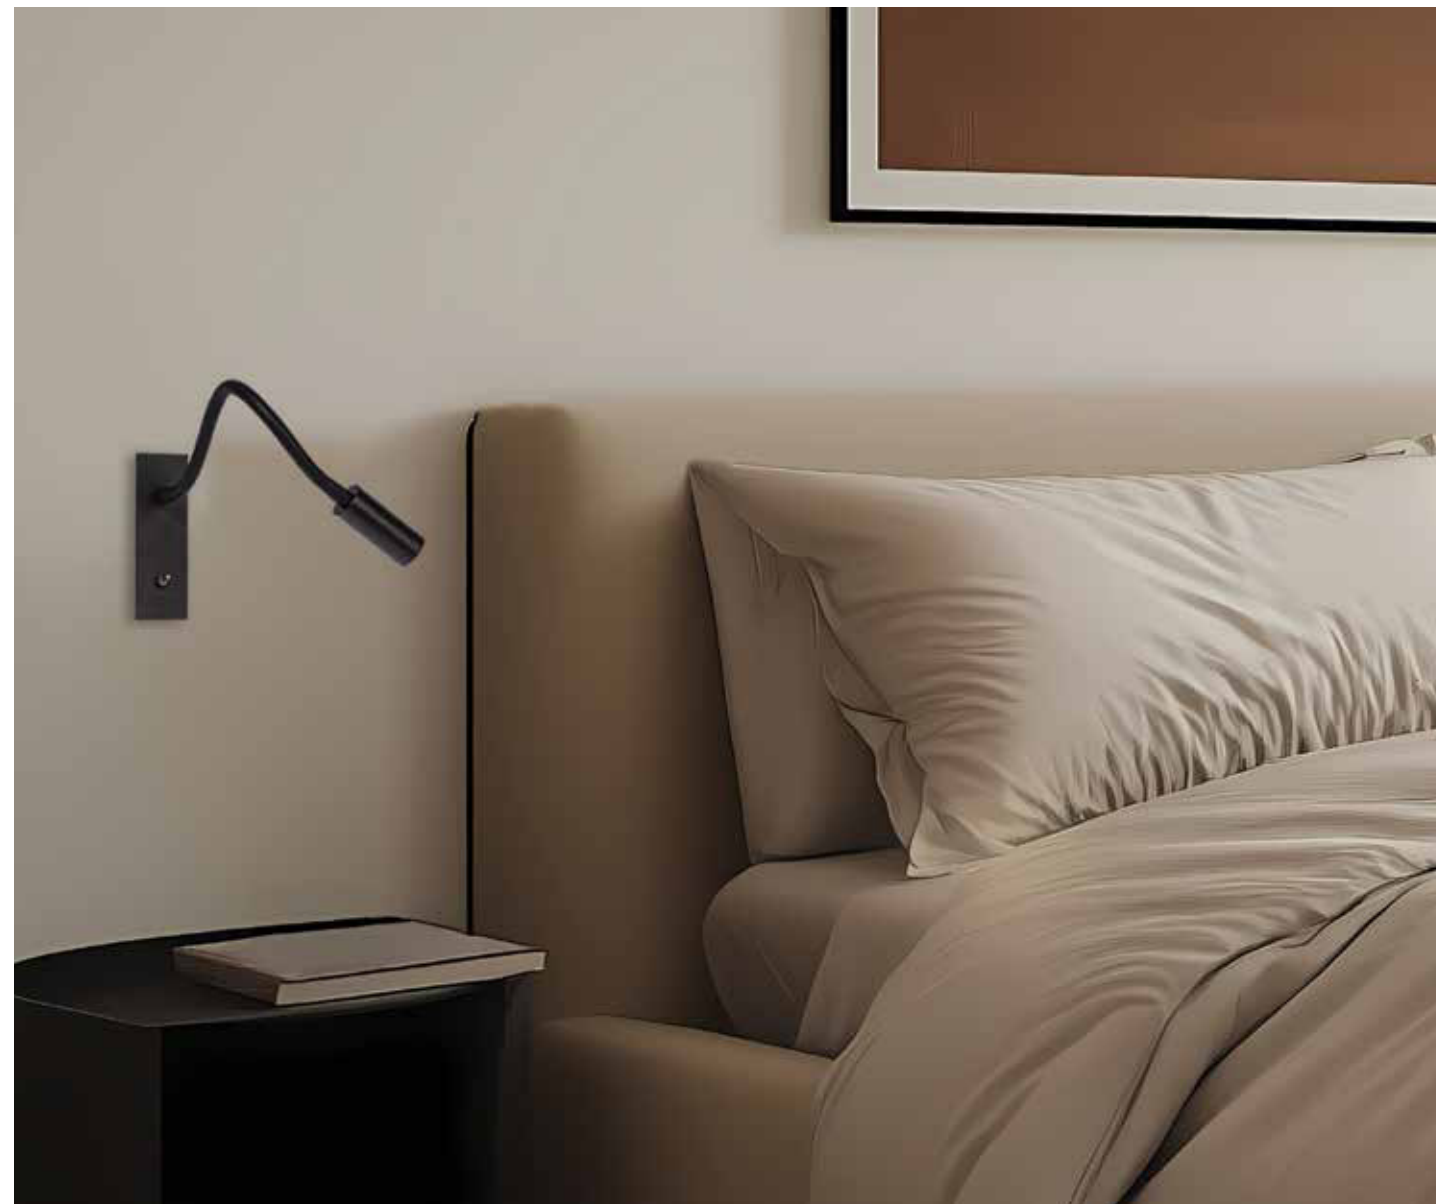

Power 3W
Input 220-240V, 50/60Hz
Color Temperature 3000K
Lumen 160Lm
Cri 90
Dimensions Ø: 7cm L: 20-46cm
Base Ø: 9.5cm L: 0.5cm
Depth 5cm
Non Dimmable ☒
Switch On/Off Intergrated Switch on Head
Material Metal - Aluminium
Cutting Hole Ø: 3.8cm
Special Feature Recessed Installation
Stick Ø: 1.9cm H: 7.7cm
Color Sandy Black / **Code 25151**