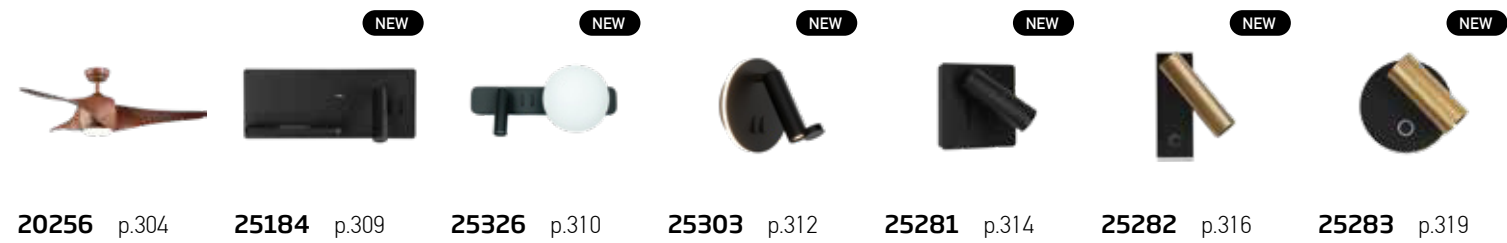

## 4 simple steps to light up your place

Download the  
Virtual Light App  
Scan QR

Find the ideal light  
by browsing our  
categories

View in your space  
through your mobile  
camera

Enjoy your  
new atmosphere!

Centralized Ambient Illumination  
Stylish shapes bring calm and comfort.

01. CEILING

Power 26W  
 Input 220-240V, 50/60Hz  
 Color Temperature 3000K  
 Lumen 1500Lm  
 Cri 90  
 Dimensions Ø: 40cm H: 14.3cm  
 Base L: 18cm W: 6cm H: 4cm  
 Dimmable Triac   
 Material Metal - Aluminium - Acrylic  
 Special Feature Profile 1.5x1.5cm  
 Color Sandy Black / **Code 2561**  
 Color Brass / **Code 2564**