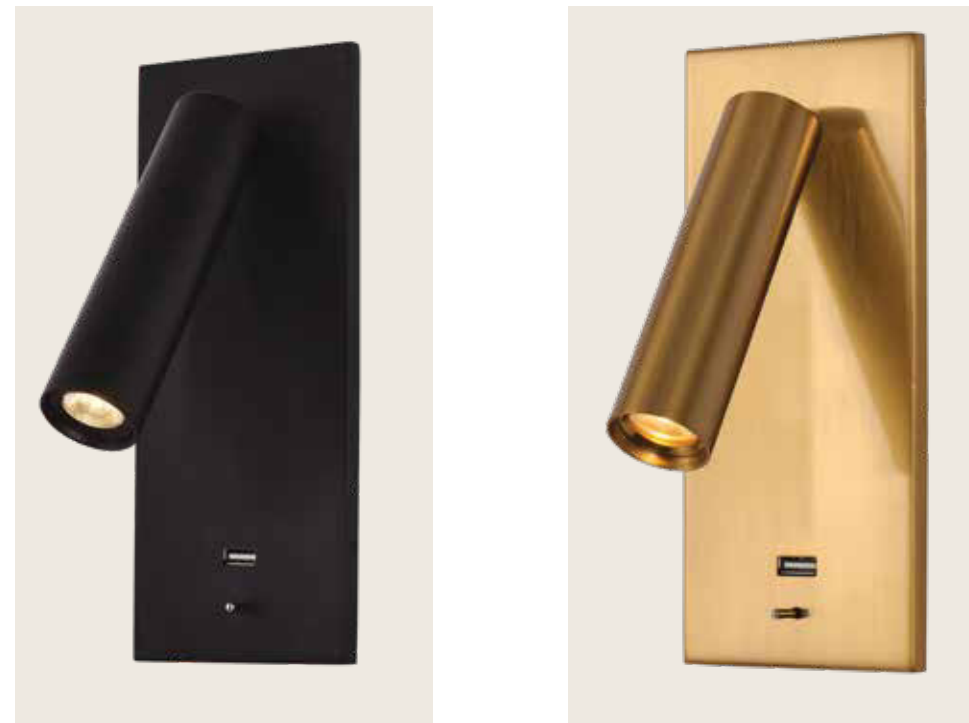

Power	3W
Input	220-240V, 50/60Hz
Color Temperature	3000K
Lumen	240Lm
Cri	80
Dimensions	L: 4-12.5cm W: 7.8cm H: 18.3cm
Depth	4.5cm
Non Dimmable	☒
Switch	On/Off
Material	Metal - Aluminium
Cutting Hole	15.8x5.7cm
Special Feature	Recessed Installation USB Charger Stick Ø: 2.8cm H: 11cm
Color	Black Matt / Code H65
Color	Brushed Brass / Code H67