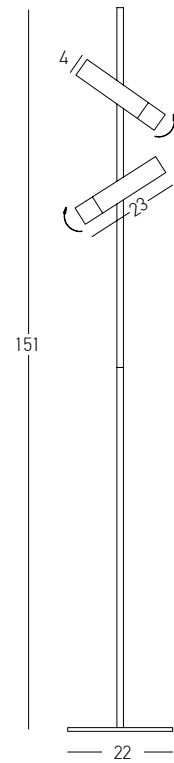

Power 7W
Input 220-240V, 50/60Hz
Color Temperature 3000K
Lumen 560Lm
Cri 80
Dimensions Ø: 22cm H: 151cm
Base Ø: 22cm H: 0.5cm
Spots Dimension Ø: 4cm L: 23cm
Non Dimmable ☒
Material Metal - Aluminium
Special Feature Movable Spots
Color Sandy Black-Gold / **Code 22032**