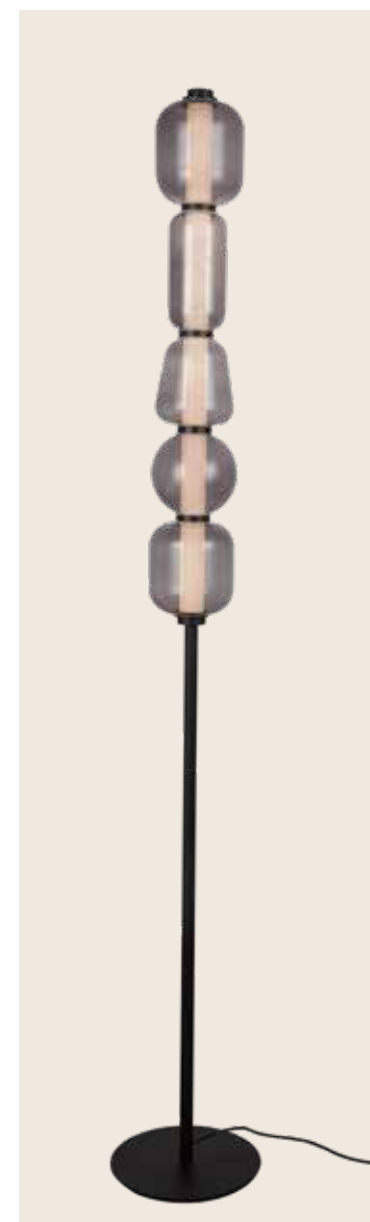

Power	17W
Input	220-240V, 50/60Hz
Color Temperature	3000K
Lumen	1050Lm
Cri	80
Dimensions	Ø: 12cm H: 152cm
Base	Ø: 22cm H: 0.5cm
Non Dimmable	☒
Material	Metal - Acrylic - Glass
Special Feature	120cm Cable Available
Color	Gold Matt-Champagne Glass / Code 23063
Color	Black Matt-Smoked Glass / Code 23064