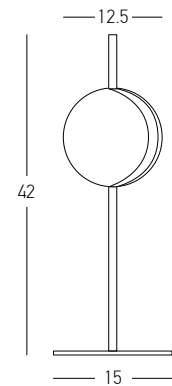

Power 8W
Input 220-240V, 50/60Hz
Color Temperature 3000K
Lumen 640Lm
Cri 80
Dimensions Ø: 12.5cm H: 42cm
Base Ø: 15cm H: 0.5cm
Non Dimmable ☒
Material Metal - Aluminium - Acrylic
Special Feature Opal Diffuser Ø: 12.5cm
Color Black Matt-Gold Matt / **Code 2004**