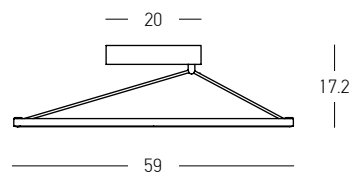

Centralized Ambient Illumination  
Stylish shapes bring calm and comfort.

01. CEILING

Power 26W  
 Input 220-240V, 50/60Hz  
 Color Temperature 3000K  
 Lumen 1500Lm  
 Cri 90  
 Dimensions Ø: 40cm H: 14.3cm  
 Base L: 18cm W: 6cm H: 4cm  
 Dimmable Triac   
 Material Metal - Aluminium - Acrylic  
 Special Feature Profile 1.5x1.5cm  
 Color Sandy Black / **Code 2561**  
 Color Brass / **Code 2564**