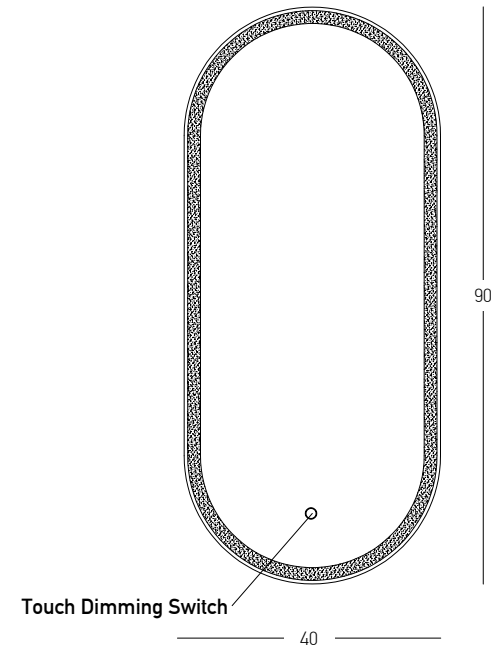

Power	18W
Input	220-240V, 50/60Hz
Color Temperature	3000K, 4000K
Lumen	1564Lm, 1739Lm
Cri	80
Dimensions	L: 3.2cm W: 40cm H: 90cm
Dimmable	☉
Material	Mirror - Aluminium
Special Feature	Touch Dimming Switch Power-Off Memory Function Horizontal and Vertical Installation IP44
Color	Mirrored-Anodized Gold / Code 25386