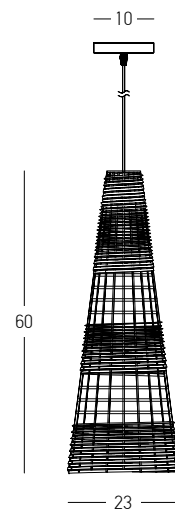

Bulb 1x E27
Power 40W MAX
Input 220-240V, 50/60Hz
Dimensions Ø: 23cm H: 60cm
Base Ø: 10cm H: 2cm
Material Metal - Bamboo
Special Feature 200cm Cable Adjustable
Color Natural-Black Matt / **Code 20154**