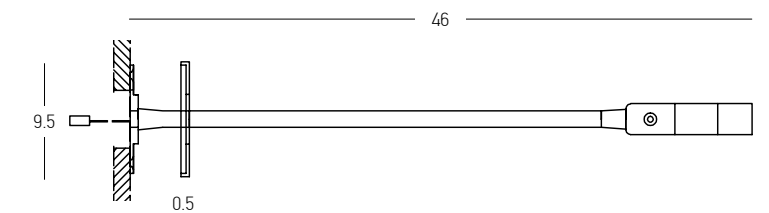

Power 3W
Input 220-240V, 50/60Hz
Color Temperature 3000K
Lumen 160Lm
Cri 90
Dimensions Ø: 7cm L: 20-46cm
Base Ø: 9.5cm L: 0.5cm
Depth 5cm
Non Dimmable ☒
Switch On/Off Intergrated Switch on Head
Material Metal - Aluminium
Cutting Hole Ø: 3.8cm
Special Feature Recessed Installation
Stick Ø: 1.9cm H: 7.7cm
Color Sandy Black / **Code 25151**