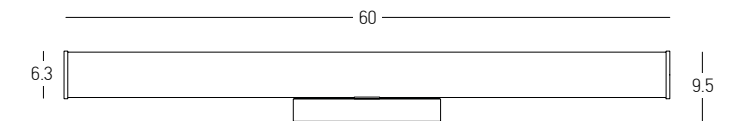

Power 7W
Input 220-240V, 50/60Hz
Color Temperature 3000K
Lumen 760Lm
Cri 80
Dimensions L: 9.3cm W: 6.3cm H: 31cm
Base L: 3cm W: 6cm H: 15.5cm
Non Dimmable ☒
Material Metal - Aluminium - Acrylic
Special Feature IP44
Color Chrome / **Code 22087**

Power 15W
Input 220-240V, 50/60Hz
Color Temperature 3000K
Lumen 1500Lm
Cri 80
Dimensions L: 9.5cm W: 60cm H: 6.3cm
Base L: 3cm W: 19.5cm H: 4.5cm
Non Dimmable ☒
Material Metal - Aluminium - Acrylic
Special Feature IP44
Color Chrome / **Code 22085**

Power 21W
Input 220-240V, 50/60Hz
Color Temperature 3000K
Lumen 2200Lm
Cri 80
Dimensions L: 9.5cm W: 90cm H: 6.3cm
Base L: 3cm W: 19.5cm H: 4.5cm
Non Dimmable ☒
Material Metal - Aluminium - Acrylic
Special Feature IP44
Color Chrome / **Code 22086**