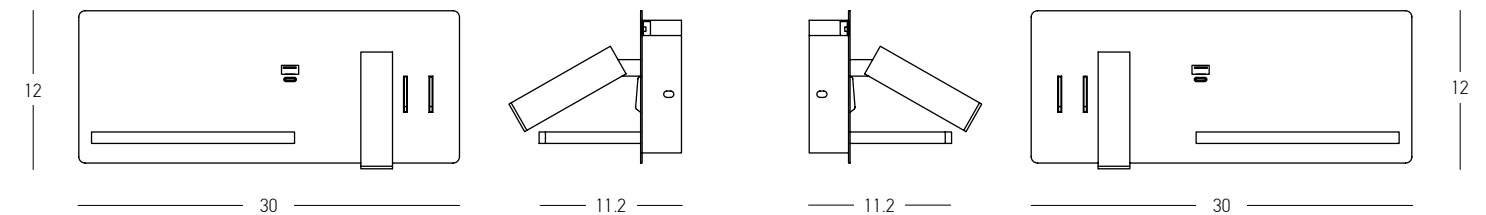

Power 6W + 3W
Input 220-240V, 50/60Hz
Color Temperature 3000K
Lumen 500Lm + 240Lm
Cri 90
Dimensions L: 11.2cm W: 30cm H: 12cm
Non Dimmable ☒
Switch 2 On/Off
Material Metal - Aluminium
Special Feature Up Light
Wireless Charger
USB Charger Type C
USB Charger Type A
Right Side Installation
Color Black Matt / **Code 25184**

Power 6W + 3W
Input 220-240V, 50/60Hz
Color Temperature 3000K
Lumen 500Lm + 240Lm
Cri 90
Dimensions L: 11.2cm W: 30cm H: 12cm
Non Dimmable ☒
Switch 2 On/Off
Material Metal - Aluminium
Special Feature Up Light
Wireless Charger
USB Charger Type C
USB Charger Type A
Left Side Installation
Color Black Matt / **Code 25183**