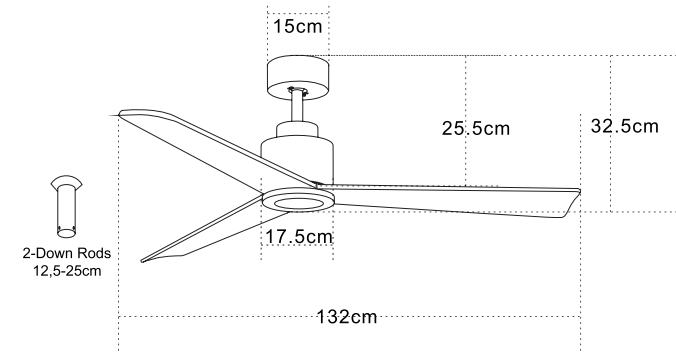

LED Light Source	Without Light
Input	220-240V, 50/60Hz
dB	23
Dimensions	52" Ø: 132cm H: 32.5-45cm
Air Flow	175.3m³ min
Night Mode	Time Setting 1h / 2h / 4h / 8h
Material	Metal - Wood
Special Feature	2 Down Rods 12.5-25cm Summer Function
Motor Feature	AC Motor 57W 3 Speeds
Color	Black Matt / Code 19136-B