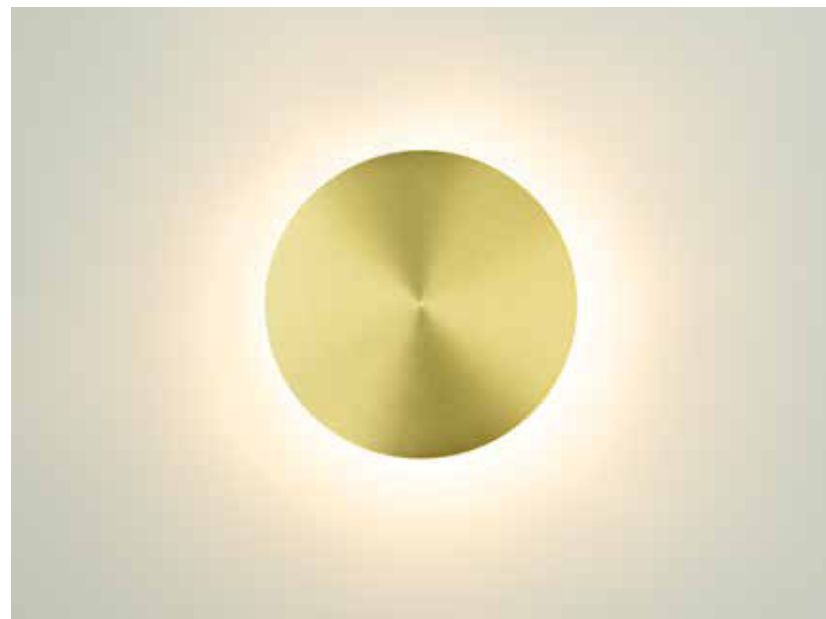

Power 10W
Input 220-240V, 50/60Hz
Color Temperature 3000K
Lumen 700Lm
Cri 80
Dimensions Ø: 24cm L: 6cm
Non Dimmable ☒
Material Metal - Acrylic
Color Brushed Brass / **Code 20350**