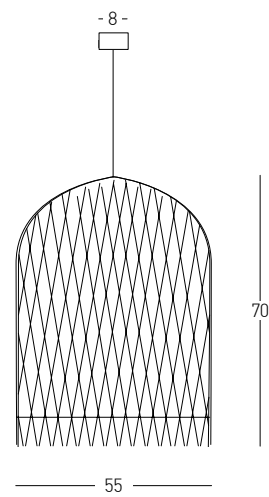

Bulb 1x E27
Power 40W MAX
Input 220-240V, 50/60Hz
Dimensions Ø: 55cm H: 70cm
Base Ø: 8cm H: 3.5cm
Material Rattan
Special Feature 150cm Cable Adjustable
Color Natural / **Code 18181**