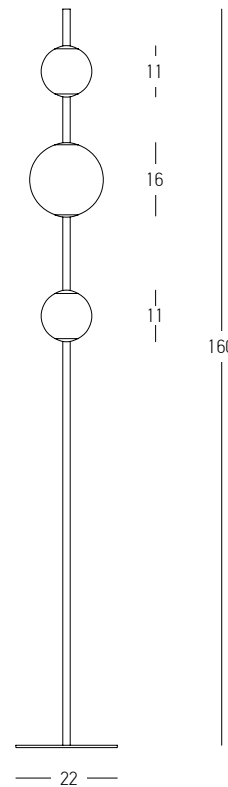

Power 6W
Input 220-240V, 50/60Hz
Color Temperature 3000K
Lumen 480Lm
Cri 80
Dimensions Ø: 11cm H: 42cm
Base Ø: 14cm H: 0.5cm
Non Dimmable ☒
Material Metal - Opal Glass
Special Feature 100cm Cable Available
Glass Ø: 11cm
Color Black Matt / **Code 20134**

Power 12W
Input 220-240V, 50/60Hz
Color Temperature 3000K
Lumen 960Lm
Cri 80
Dimensions Ø: 16cm H: 160cm
Base Ø: 22cm H: 0.5cm
Non Dimmable ☒
Material Metal - Opal Glass
Special Feature 200cm Cable Available
Glass Ø: 16cm | Ø: 11cm
Color Black Matt / **Code 20135**