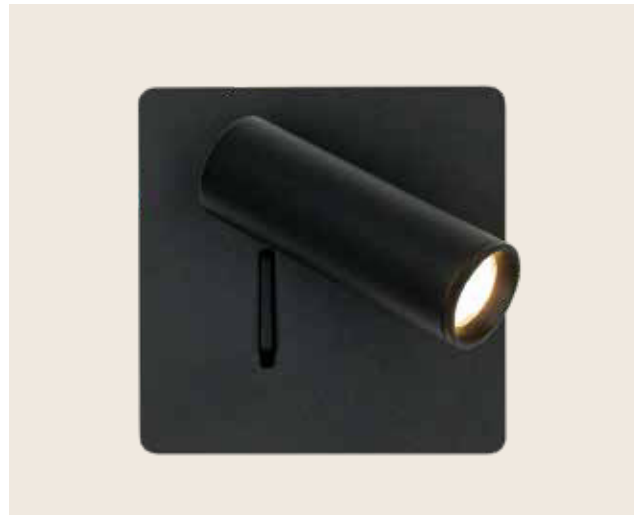

Power	3W
Input	220-240V, 50/60Hz
Color Temperature	3000K
Lumen	145Lm
Cri	95
Dimensions	L: 4.1cm W: 8.6cm H: 8.6cm
Depth	3cm
Non Dimmable	☒
Switch	On/Off
Material	Metal - Aluminium
Cutting Hole	4.5x4.5cm
Special Features	Recessed Installation Metal Plate with Magnetic Mounting Stick Ø: 2.5cm H: 7.2cm Microprismatic Diffuser
Color	Sandy Black / Code 25281