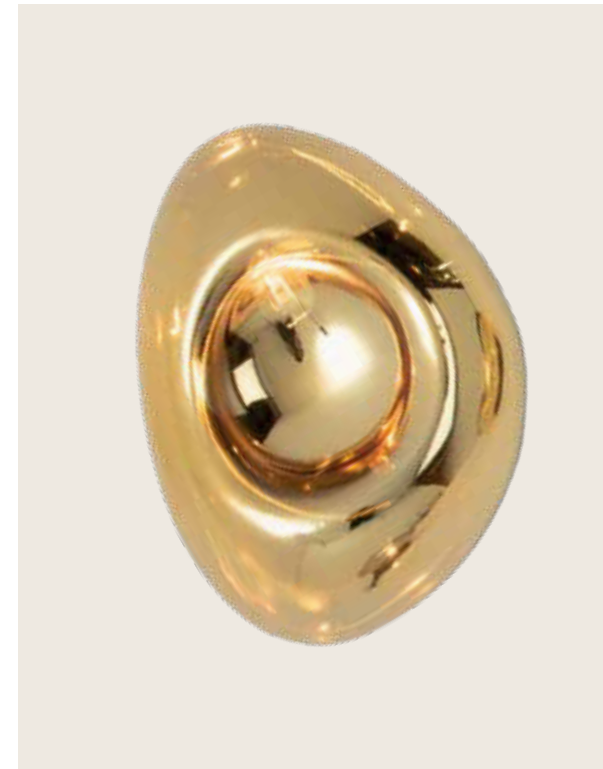

Bulb	1x E14 LED
Power	8W MAX
Input	220-240V, 50/60Hz
Dimensions	L: 12.5cm W: 20cm H: 27.5cm
Base	Ø: 15.5cm L: 2.5cm
Material	Metal - Glass
Color	Sandy Black-Gold / Code 22047
Color	Sandy Black-Chrome / Code 22048