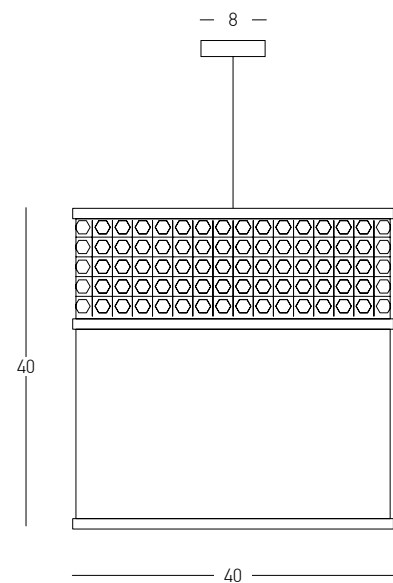

Bulb 1x E27  
 Power 40W MAX  
 Input 220-240V, 50/60Hz  
 Dimensions Ø: 40cm H: 40cm  
 Base Ø: 10cm H: 2cm  
 Material Metal - Paper Rope  
 Special Feature 200cm Cable Adjustable  
 Color Natural-Black Matt / **Code 20236**