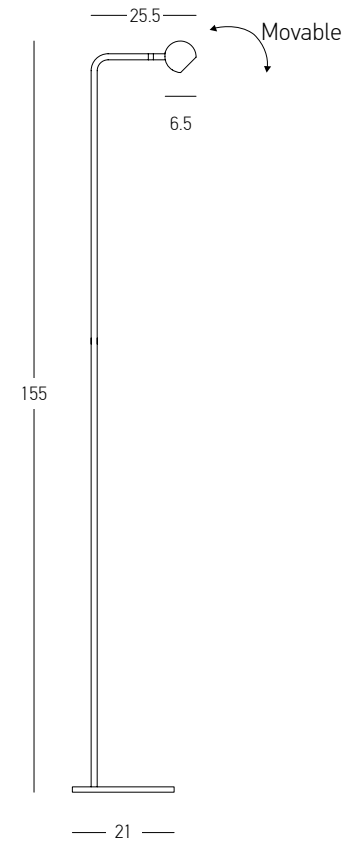

Power 5W
Input 220-240V, 50/60Hz
Color Temperature 3000K
Lumen 400Lm
Cri 80
Dimensions Ø: 21cm H: 155cm
Base Ø: 21cm H: 1cm
Non Dimmable ☒
Material Metal - Aluminium
Special Feature 150cm Cable Available
Lamp Ø: 6.5cm
Movable
Color Sandy Black / **Code 20109**