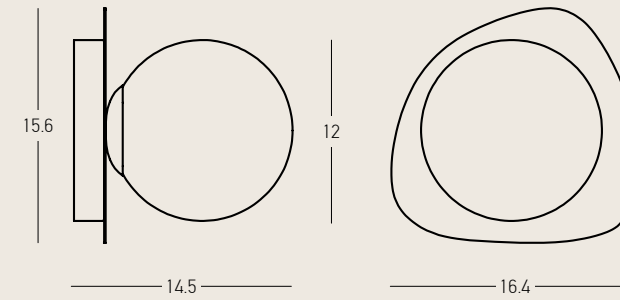

Light That Shapes Your Space  
Enhance your wall with lights  
that create inviting atmosphere.

02. WALL

Bulb	3x G9
Power	7W MAX
Input	220-240V, 50/60Hz
Dimensions	L: 15cm W: 34cm H: 61.5cm
Base	Ø: 12cm H: 2.5cm
Material	Metal - Aluminium - Glass
Special Feature	Smoked Glasses Ø: 12cm
Color	Sandy Black-Gold Matt- Smoked Glass-Opal Glass / <b>Code 25414</b>