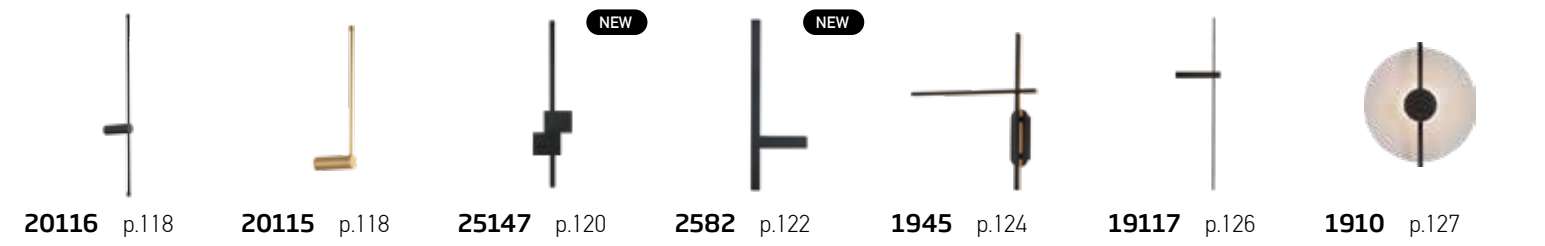

Centralized Ambient Illumination  
Stylish shapes bring calm and comfort.

01. CEILING

Power 26W  
 Input 220-240V, 50/60Hz  
 Color Temperature 3000K  
 Lumen 1500Lm  
 Cri 90  
 Dimensions Ø: 40cm H: 14.3cm  
 Base L: 18cm W: 6cm H: 4cm  
 Dimmable Triac   
 Material Metal - Aluminium - Acrylic  
 Special Feature Profile 1.5x1.5cm  
 Color Sandy Black / **Code 2561**  
 Color Brass / **Code 2564**