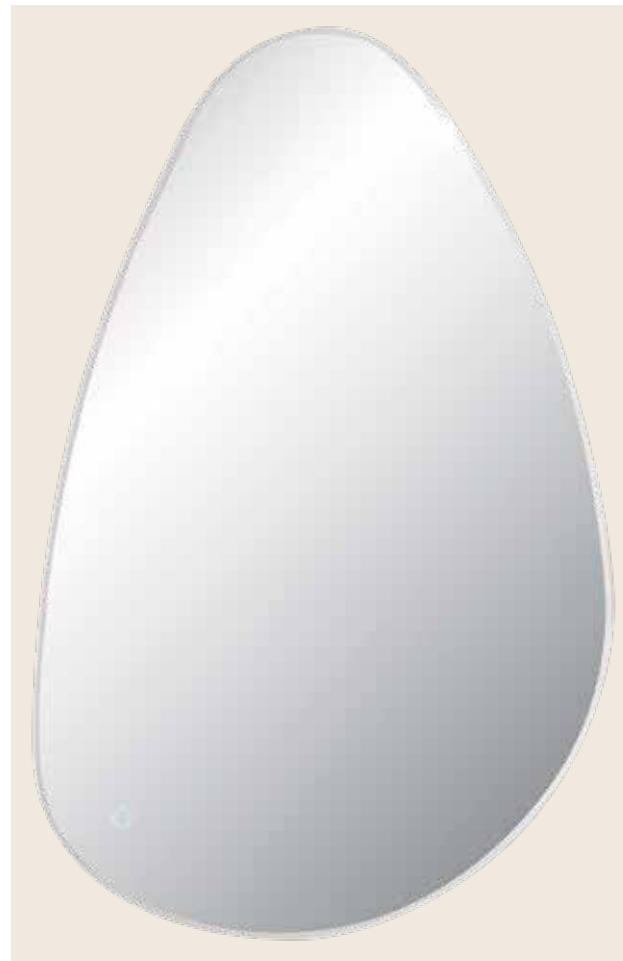

Power	18W
Input	220-240V, 50/60Hz
Color Temperature	3000K, 4000K
Lumen	1585Lm, 1740Lm
Cri	80
Dimensions	L: 3cm W: 80cm H: 55cm
Dimmable	☉
Material	Mirror - Aluminium
Special Feature	Touch Dimming Switch Frameless Power-Off Memory Function Horizontal and Vertical Installation Frosted Lighting Edge IP44
Color	Mirrored / Code 25385