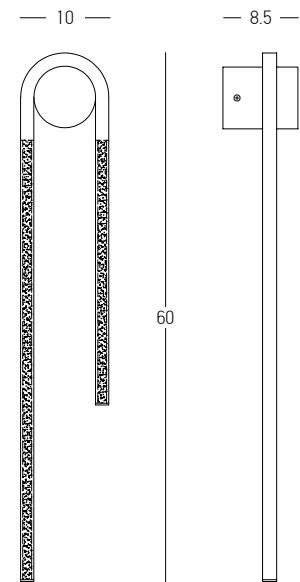

Power 11W
Input 220-240V, 50/60Hz
Color Temperature 3000K
Lumen 621Lm
Cri 80
Dimensions L: 8.5cm W: 10cm H: 40cm
Base Ø: 6.8cm L: 8.5cm
Dimmable Triac ☐
Material Aluminium - PC Diffuser
Special Feature Profile 1.5x1.5cm
Color Gold Matt-Black Matt / Code 23106

Power 13W
Input 220-240V, 50/60Hz
Color Temperature 3000K
Lumen 710Lm
Cri 80
Dimensions L: 8.5cm W: 10cm H: 60cm
Base Ø: 6.8cm L: 8.5cm
Dimmable Triac ☐
Material Aluminium - PC Diffuser
Special Feature Profile 1.5x1.5cm
Color Gold Matt-Black Matt / Code 23107