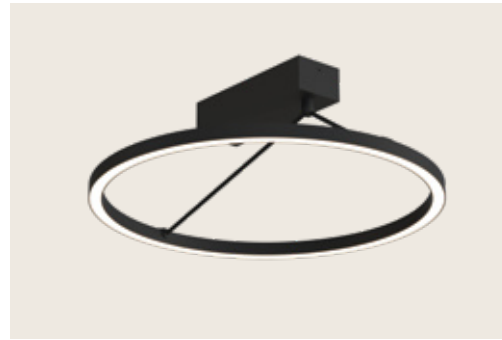

Power 26W
Input 220-240V, 50/60Hz
Color Temperature 3000K
Lumen 1500Lm
Cri 90
Dimensions Ø: 40cm H: 14.3cm
Base L: 18cm W: 6cm H: 4cm
Dimmable Triac ☐
Material Metal - Aluminium - Acrylic
Special Feature Profile 1.5x1.5cm
Color Sandy Black / **Code 2561**
Color Brass / **Code 2564**