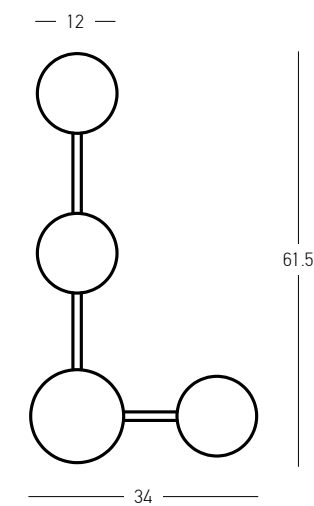

Bulb	3x G9
Power	7W MAX
Input	220-240V, 50/60Hz
Dimensions	L: 15cm W: 34cm H: 61.5cm
Base	Ø: 12cm H: 2.5cm
Material	Metal - Aluminium - Glass
Special Feature	Smoked Glasses Ø: 12cm
Color	Sandy Black-Gold Matt- Smoked Glass-Opal Glass / Code 25414