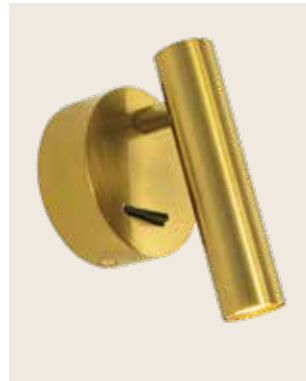

Power	3W
Input	220-240V, 50/60Hz
Color Temperature	3000K
Lumen	240Lm
Cri	80
Dimensions	Ø: 8cm L: 7-15cm H: 12cm
Base	Ø: 8cm H: 3cm
Non Dimmable	☒
Switch	On/Off
Material	Metal - Aluminium
Special Feature	Stick Ø: 3cm H: 12cm
Color	Black Matt / Code H48-B
Color	Gold / Code H48-G

Power	2.5W
Input	220-240V, 50/60Hz
Color Temperature	3000K
Lumen	140Lm
Cri	80
Dimensions	L: 12cm W: 8cm H: 20cm
Non Dimmable	☒
Switch	On/Off Push
Material	Metal - Aluminium
Special Feature	USB Charger
Color	Black Matt-Brass / Code 23038