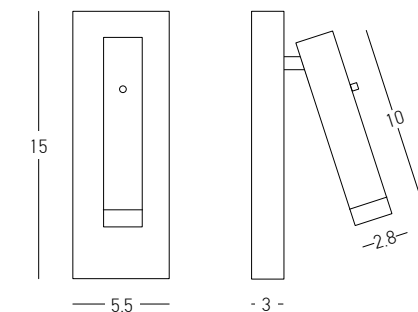

Power	3W
Input	220-240V, 50/60Hz
Color Temperature	3000K
Lumen	240Lm
Cri	80
Dimensions	L: 7cm-16cm W: 5.5cm H: 15cm
Base	L: 3cm W: 5.5cm H: 15cm
Non Dimmable	☒
Switch	On/Off Intergrated Switch on Head
Material	Metal - Aluminium
Special Feature	Microprismatic Diffuser Stick Ø: 2.8cm H: 10cm
Color	Brushed Brass / Code H68
Color	Black Matt / Code H68-B