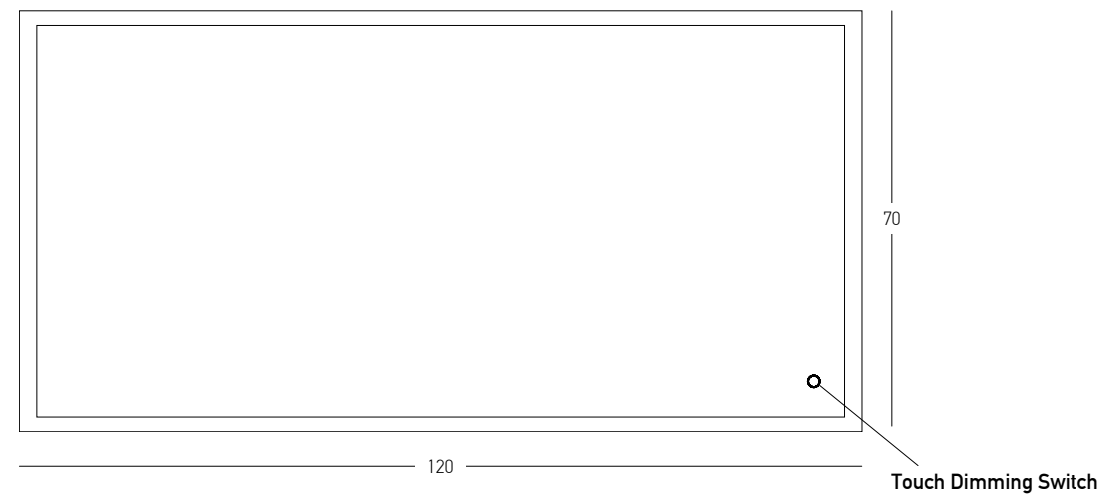

- Power 30W
- Input 220-240V, 50/60Hz
- Color Temperature 3000K, 4000K
- Lumen 2185Lm, 2390Lm
- Cri 80
- Dimensions L: 5.5cm W: 120cm H: 70cm
- Dimmable ☉
- Material Mirror - Aluminium Frame
- Special Feature Touch Dimming Switch
  Power-Off Memory Function
  Horizontal and Vertical Installation
  IP44
- Color Mirrored-Anodized Gold / **Code 25394**