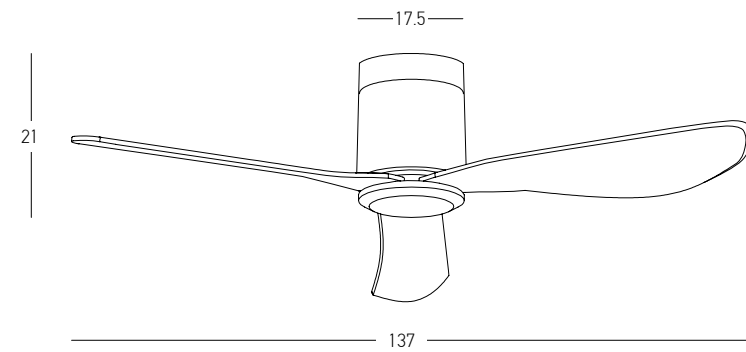

LED Light Source Without Light
Input 220-240V, 50/60Hz
dB 20
Dimensions 54" Ø: 137cm H: 21cm
Air Flow 195m³ min
Night Mode Time Setting 1h / 2h / 4h / 8h
Material Metal - ABS
Special Feature TUYA WiFi Remote Control
Summer & Winter Function
Motor Feature DC Motor 40W
5 Speeds
Color Black Matt / Code 20257