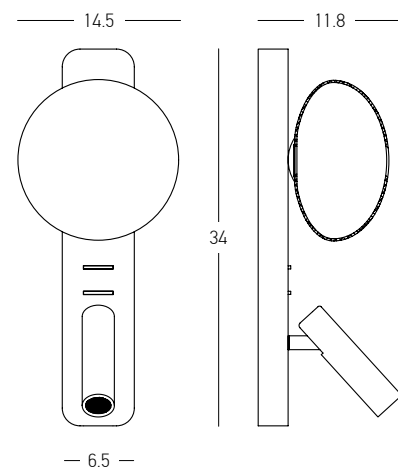

LED	3W
Bulb	1x G9
Power	5W MAX
Input	220-240V, 50/60Hz
Color Temperature	3000K
Lumen	160Lm
Cri	90
Dimensions	L: 11.8cm W: 14.5cm H: 34cm
Base	L: 2.7cm W: 6.5cm H: 34cm
Non Dimmable	☒
Switch	2 On/Off
Material	Metal - Aluminium - Opal Glass
Special Feature	Stick Ø: 2.9cm H: 11cm Opal Glass Ø: 14.5cm H: 8.5cm
Color	Black Matt / Code 25326