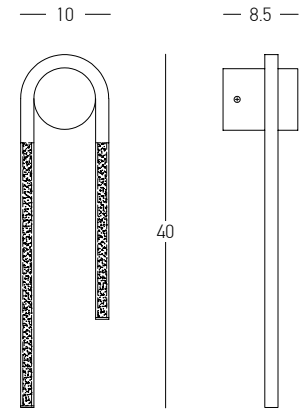

Power 11W
Input 220-240V, 50/60Hz
Color Temperature 3000K
Lumen 621Lm
Cri 80
Dimensions L: 8.5cm W: 10cm H: 40cm
Base Ø: 6.8cm L: 8.5cm
Dimmable Triac ☐
Material Aluminium - PC Diffuser
Special Feature Profile 1.5x1.5cm
Color Gold Matt-Black Matt / Code 23106

Power 13W
Input 220-240V, 50/60Hz
Color Temperature 3000K
Lumen 710Lm
Cri 80
Dimensions L: 8.5cm W: 10cm H: 60cm
Base Ø: 6.8cm L: 8.5cm
Dimmable Triac ☐
Material Aluminium - PC Diffuser
Special Feature Profile 1.5x1.5cm
Color Gold Matt-Black Matt / Code 23107