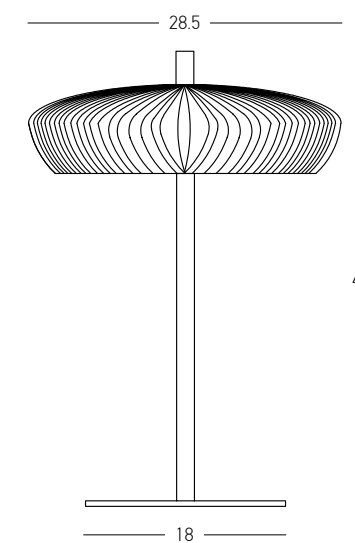

Bulb 2x G9 LED
Power 9W MAX
Dimensions Ø: 28.5cm H: 40.5cm
Base Ø: 18cm H: 0.5cm
Material Metal - Clay
Special Feature 150cm Black Cable Available
Color Terracotta-Sandy Black / **Code 2593**
Color Grey-Sandy Black / **Code 2594**