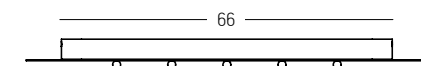

Power	52W
Input	220-240V, 50/60Hz
Color Temperature	3000K
Lumen	2230Lm
Cri	90
Dimensions	Ø: 80cm H: 6cm
Base	L: 66cm W: 8cm H: 4cm
Dimmable Triac	☉
Material	Metal - Aluminium - PVC
Special Feature	Sticks Ø: 1.5cm H: 72cm Ø: 1.5cm H: 37cm
Color	Sandy Brick Red-Black Matt / Code 2571
Color	Sandy Grey-Black Matt / Code 2572