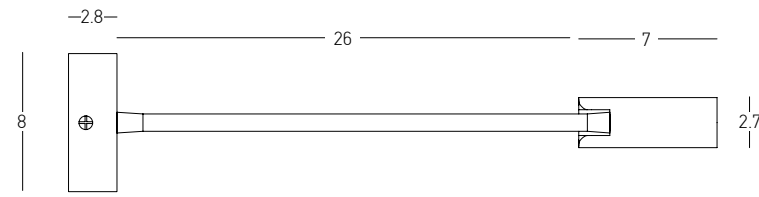

Power	3W
Input	220-240V, 50/60Hz
Color Temperature	3000K
Lumen	149Lm
Cri	90
Dimensions	Ø: 8cm L: 20-36cm
Base	Ø: 8cm L: 2.8cm
Non Dimmable	☒
Switch	On/Off
Material	Metal - Aluminium
Special Feature	Flex 26cm Stick Ø: 2.7cm L: 7cm
Color	Black Matt / Code 22049
Color	White Matt / Code 22050