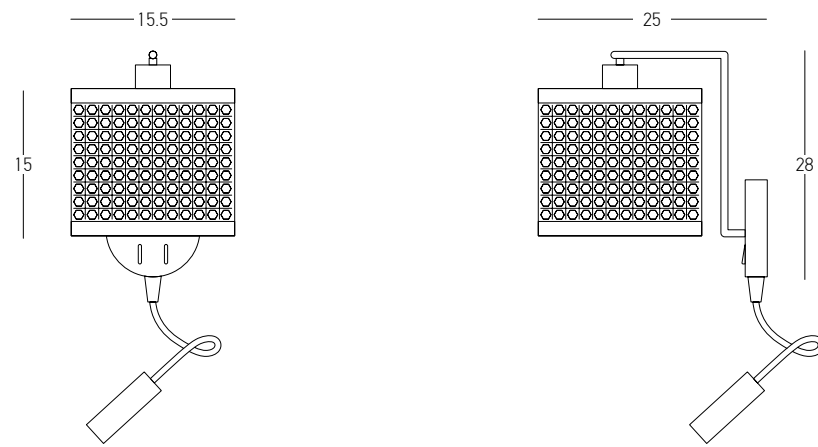

LED	3W
Bulb	1x E27
Power	40W MAX
Input	220-240V, 50/60Hz
Color Temperature	3000K
Lumen	240Lm
Dimensions	L: 25cm W: 15.5cm H: 28cm
Base	Ø: 12cm H: 2.5cm
Switch	2 On/Off
Material	Metal - Bush
Special Feature	Shade Ø: 15.5cm H: 15cm Stick Ø: 2.8cm L: 36cm
Color	Natural-Black Matt / Code 20355