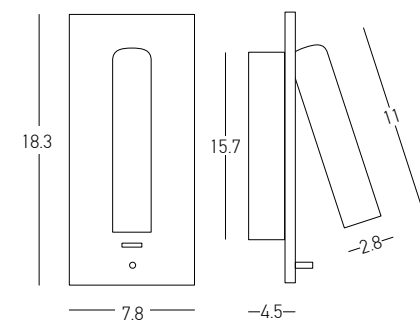

Power	3W
Input	220-240V, 50/60Hz
Color Temperature	3000K
Lumen	240Lm
Cri	80
Dimensions	L: 4-12.5cm W: 7.8cm H: 18.3cm
Depth	4.5cm
Non Dimmable	☒
Switch	On/Off
Material	Metal - Aluminium
Cutting Hole	15.8x5.7cm
Special Feature	Recessed Installation USB Charger Stick Ø: 2.8cm H: 11cm
Color	Black Matt / Code H65
Color	Brushed Brass / Code H67