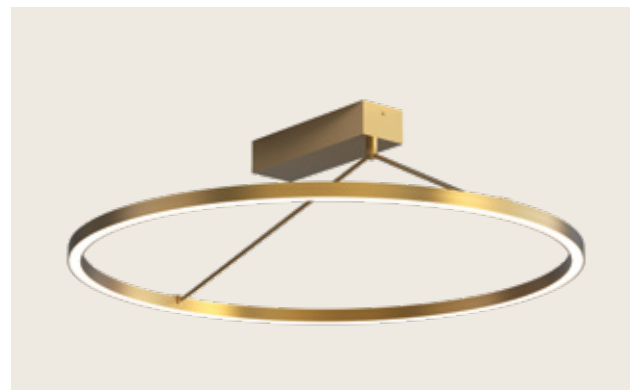

Centralized Ambient Illumination  
Stylish shapes bring calm and comfort.

01. CEILING

Power 26W  
 Input 220-240V, 50/60Hz  
 Color Temperature 3000K  
 Lumen 1500Lm  
 Cri 90  
 Dimensions Ø: 40cm H: 14.3cm  
 Base L: 18cm W: 6cm H: 4cm  
 Dimmable Triac   
 Material Metal - Aluminium - Acrylic  
 Special Feature Profile 1.5x1.5cm  
 Color Sandy Black / **Code 2561**  
 Color Brass / **Code 2564**