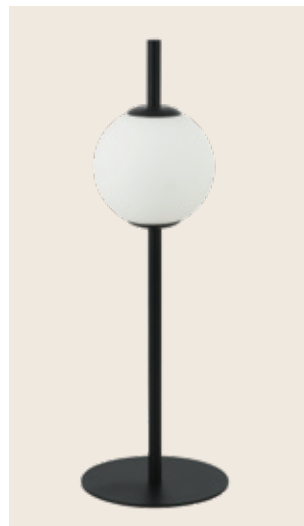

Power 6W
Input 220-240V, 50/60Hz
Color Temperature 3000K
Lumen 480Lm
Cri 80
Dimensions Ø: 11cm H: 42cm
Base Ø: 14cm H: 0.5cm
Non Dimmable ☒
Material Metal - Opal Glass
Special Feature 100cm Cable Available
Glass Ø: 11cm
Color Black Matt / **Code 20134**