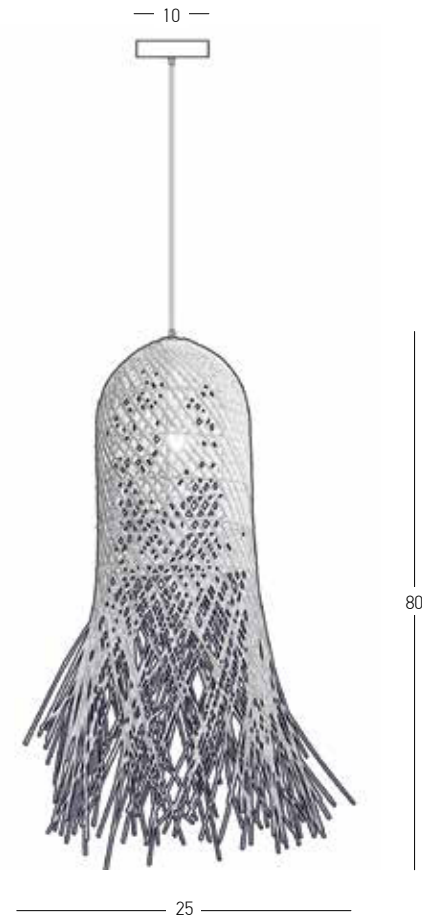

Bulb 1x E27
Power 20W MAX
Input 220-240V, 50/60Hz
Dimensions Ø: 25cm H: 80cm
Base Ø: 10cm H: 2.2cm
Material Metal - Rattan
Special Features 200cm Gold Fabric Cable Adjustable
Color Natural-Gold Matt Base / **Code 23196**