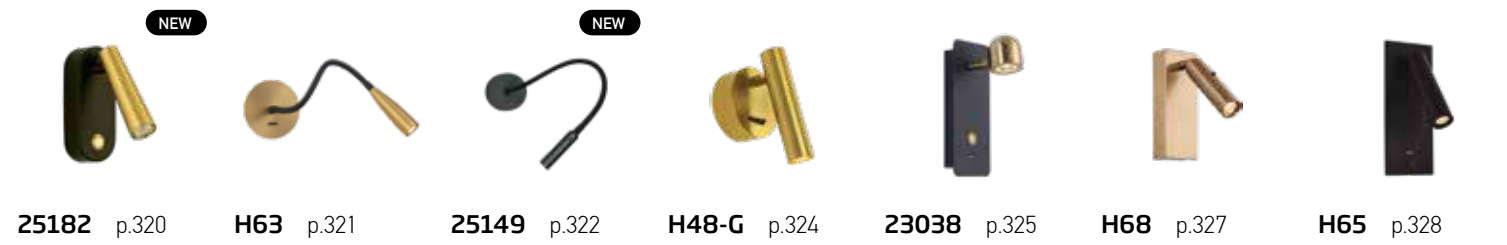

Centralized Ambient Illumination  
Stylish shapes bring calm and comfort.

01. CEILING

Power 26W  
 Input 220-240V, 50/60Hz  
 Color Temperature 3000K  
 Lumen 1500Lm  
 Cri 90  
 Dimensions Ø: 40cm H: 14.3cm  
 Base L: 18cm W: 6cm H: 4cm  
 Dimmable Triac   
 Material Metal - Aluminium - Acrylic  
 Special Feature Profile 1.5x1.5cm  
 Color Sandy Black / **Code 2561**  
 Color Brass / **Code 2564**