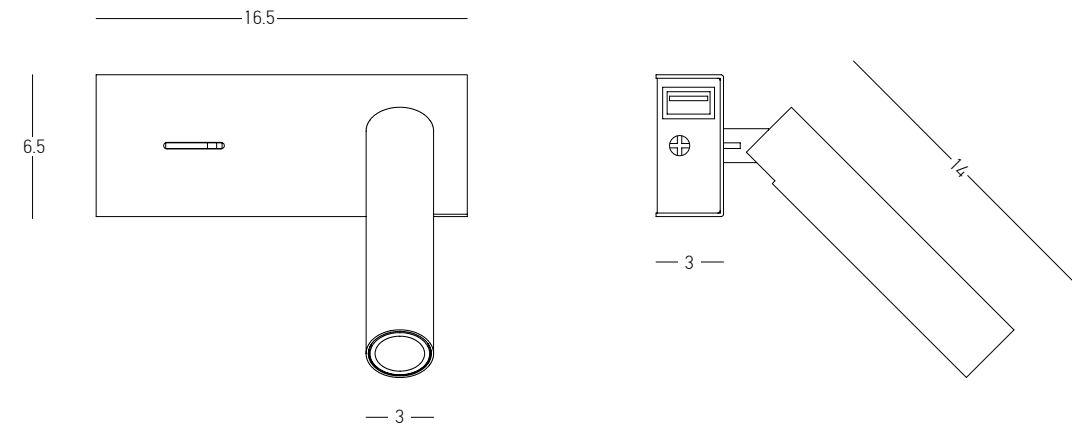

Power 3W
Input 220-240V, 50/60Hz
Color Temperature 3000K
Lumen 204Lm
Cri 80
Dimensions L: 7-19cm W: 16.5cm H: 6.5cm
Non Dimmable ☒
Switch On/Off
Material Metal - Aluminium
Special Feature USB Charger
Stick Ø: 3cm L: 14cm
Color Sandy White / **Code H74**
Color Sandy Black / **Code H75**