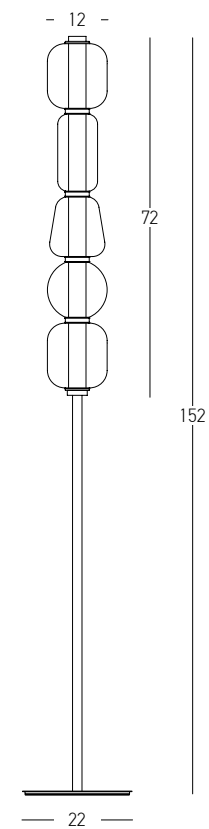

Power	17W
Input	220-240V, 50/60Hz
Color Temperature	3000K
Lumen	1050Lm
Cri	80
Dimensions	Ø: 12cm H: 152cm
Base	Ø: 22cm H: 0.5cm
Non Dimmable	☒
Material	Metal - Acrylic - Glass
Special Feature	120cm Cable Available
Color	Gold Matt-Champagne Glass / Code 23063
Color	Black Matt-Smoked Glass / Code 23064