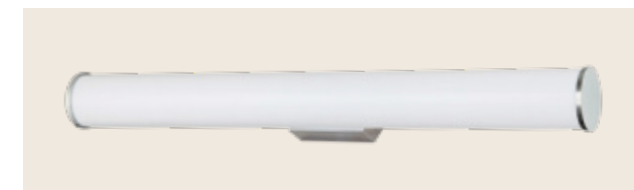

Power 7W
Input 220-240V, 50/60Hz
Color Temperature 3000K
Lumen 760Lm
Cri 80
Dimensions L: 9.3cm W: 6.3cm H: 31cm
Base L: 3cm W: 6cm H: 15.5cm
Non Dimmable ☒
Material Metal - Aluminium - Acrylic
Special Feature IP44
Color Chrome / **Code 22087**

Power 15W
Input 220-240V, 50/60Hz
Color Temperature 3000K
Lumen 1500Lm
Cri 80
Dimensions L: 9.5cm W: 60cm H: 6.3cm
Base L: 3cm W: 19.5cm H: 4.5cm
Non Dimmable ☒
Material Metal - Aluminium - Acrylic
Special Feature IP44
Color Chrome / **Code 22085**

Power 21W
Input 220-240V, 50/60Hz
Color Temperature 3000K
Lumen 2200Lm
Cri 80
Dimensions L: 9.5cm W: 90cm H: 6.3cm
Base L: 3cm W: 19.5cm H: 4.5cm
Non Dimmable ☒
Material Metal - Aluminium - Acrylic
Special Feature IP44
Color Chrome / **Code 22086**