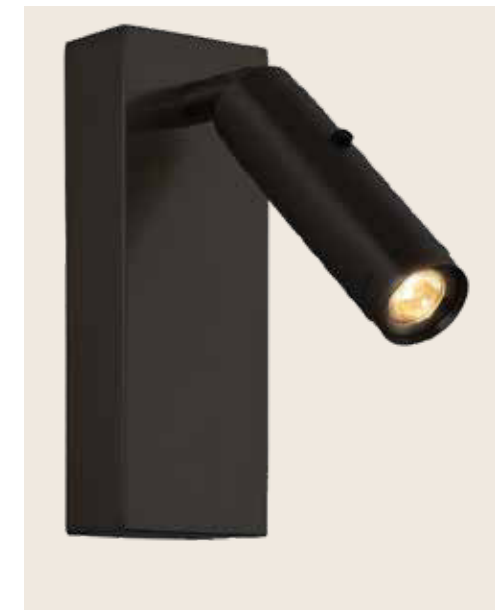

Power	3W
Input	220-240V, 50/60Hz
Color Temperature	3000K
Lumen	240Lm
Cri	80
Dimensions	L: 7cm-16cm W: 5.5cm H: 15cm
Base	L: 3cm W: 5.5cm H: 15cm
Non Dimmable	☒
Switch	On/Off Intergrated Switch on Head
Material	Metal - Aluminium
Special Feature	Microprismatic Diffuser Stick Ø: 2.8cm H: 10cm
Color	Brushed Brass / Code H68
Color	Black Matt / Code H68-B