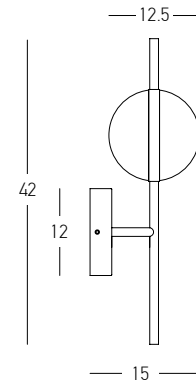

Power 8W
Input 220-240V, 50/60Hz
Color Temperature 3000K
Lumen 640Lm
Cri 80
Dimensions Ø: 12.5cm L: 15cm H: 42cm
Base Ø: 12cm H: 3cm
Non Dimmable ☒
Material Metal - Aluminium - Acrylic
Special Feature Opal Diffuser Ø: 12.5cm
Color Black Matt-Gold Matt / **Code 2003**