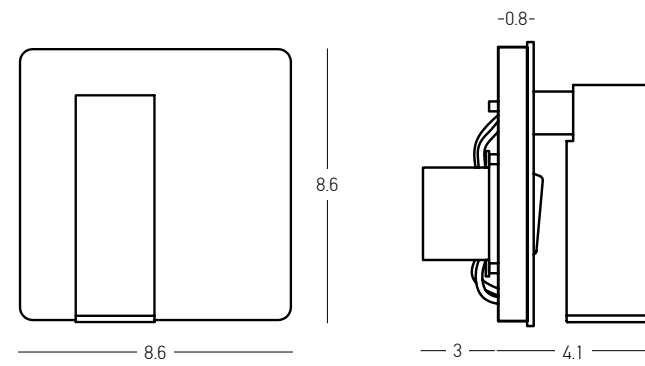

Power	3W
Input	220-240V, 50/60Hz
Color Temperature	3000K
Lumen	145Lm
Cri	95
Dimensions	L: 4.1cm W: 8.6cm H: 8.6cm
Depth	3cm
Non Dimmable	☒
Switch	On/Off
Material	Metal - Aluminium
Cutting Hole	4.5x4.5cm
Special Features	Recessed Installation Metal Plate with Magnetic Mounting Stick Ø: 2.5cm H: 7.2cm Microprismatic Diffuser
Color	Sandy Black / Code 25281