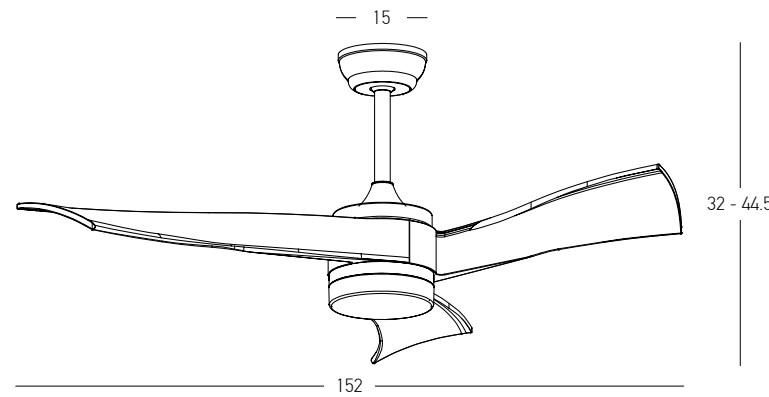

LED Light Source Without Light
Input 220-240V, 50/60Hz
dB 20
IP 44
Dimensions 52" Ø: 152cm H: 32-44.5cm
Air Flow 164m³ min
Night Mode Time Setting 1h / 4h / 8h
Material Metal - ABS Blades
Special Feature 2 Down Rods 12.5-25cm
Summer & Winter Function
Remote Control & Wall Switch Included
Motor Feature DC Motor 40W
6 Speeds
Color White Matt / **Code 23003**
Color Black Matt / **Code 23004**

LED Light Source 18W
Input 220-240V, 50/60Hz
Color Temperature 3000K
Lumen 1600Lm
Cri 80
IP 44
Material Polycarbonate
Color Opal / **Code 23005**