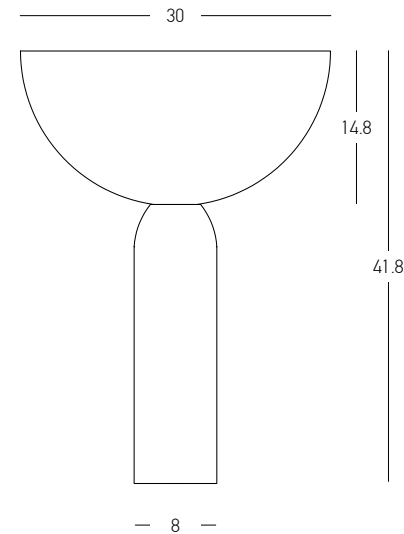

Bulb 1x E27
Power 40W MAX
Input 220-240V, 50/60Hz
Dimensions Ø: 30cm H: 41.8cm
Shade Ø: 30cm H: 14.8cm
Material Stone - Acrylic
Special Feature 150cm Transparent Cable Available
Color Natural Stone-Opal / **Code 25427**