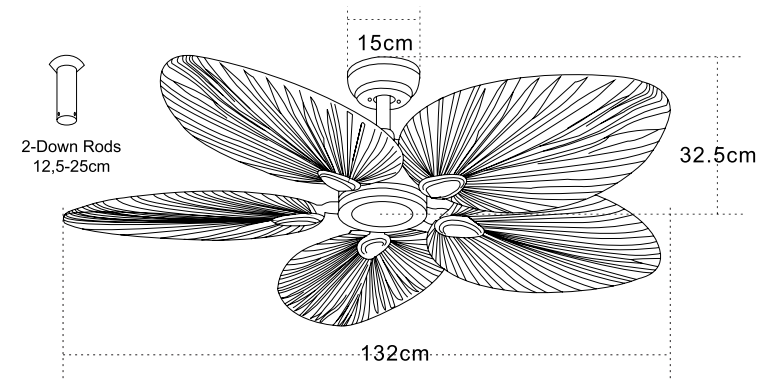

LED Light Source	Without Light
Input	220-240V, 50/60Hz
dB	20
Dimensions	52" Ø: 132cm H: 32.5-45cm
Air Flow	134.6m³ min
Night Mode	Time Setting 1h / 4h / 8h
Material	Metal - Palm Leaf
Special Feature	2 Down Rods 12.5-25cm Summer & Winter Function Remote Control & Wall Switch Included
Motor Feature	DC Motor 48W 5 Speeds
Color	Brown-Natural Palm Leaf Blades / Code 19139