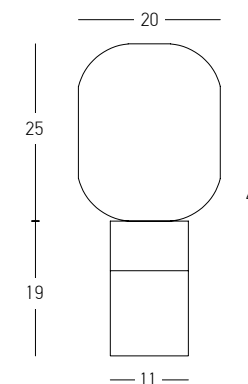

Bulb	1x E27
Power	25W MAX
Input	220-240V, 50/60Hz
Dimensions	Ø: 20cm H: 44cm
Base	Ø: 11cm H: 19cm
Material	Metal - Marble - Glass
Special Feature	150cm Cable Available
Color	White Marble-Champagne-Antique Brass / Code 20253