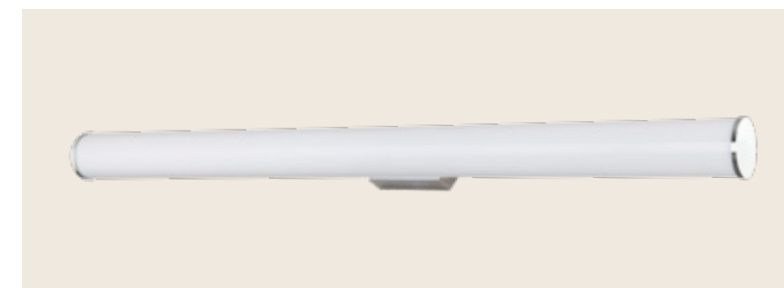

Power 21W
Input 220-240V, 50/60Hz
Color Temperature 3000K
Lumen 2200Lm
Cri 80
Dimensions L: 9.5cm W: 90cm H: 6.3cm
Base L: 3cm W: 19.5cm H: 4.5cm
Non Dimmable ☒
Material Metal - Aluminium - Acrylic
Special Feature IP44
Color Chrome / **Code 22086**