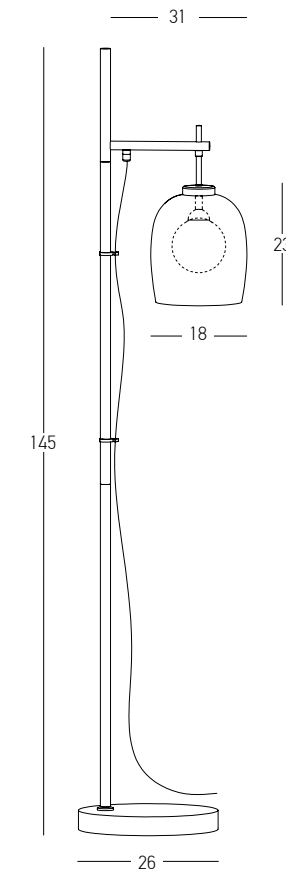

Bulb	1x G9 LED
Power	5W MAX
Input	220-240V, 50/60Hz
Dimensions	L: 31cm W: 26cm H: 145cm
Smoked Glass	Ø: 18cm H: 23cm
Base	Ø: 26cm W: 3.5cm
Material	Metal - Smoked Glass Outside Opal Glass Inside - Black Marble Base
Special Feature	150cm Cable Available Opal Glass Ø: 10cm
Color	Sandy Black-Black Marble / Code 22053