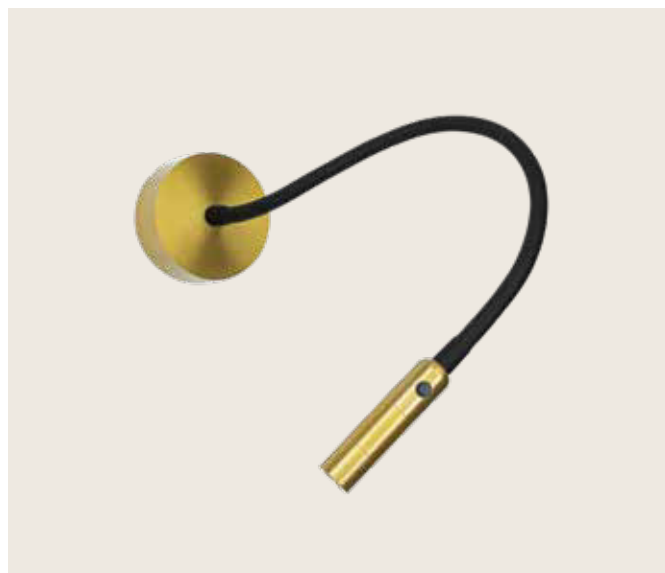

Power	3W
Input	220-240V, 50/60Hz
Color Temperature	3000K
Lumen	160Lm
Cri	90
Dimensions	Ø: 8cm L: 20-46cm
Base	Ø: 8cm L: 3cm
Non Dimmable	☒
Switch	On/Off Intergrated Switch on Head
Material	Metal - Aluminium
Special Feature	Stick Ø: 1.9cm H: 7.7cm
Color	Sandy Black / Code 25149
Color	Gold Matt / Code 25150