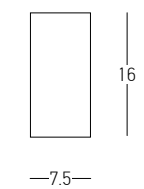

Bulb 2x GU10
Power MAX 25W
Input 220-240V, 50/60Hz
Dimensions L: 7cm W: 7.5cm H: 16cm
Material Concrete
Special Feature Up-Down Lighting
Color Concrete / **Code 180022**