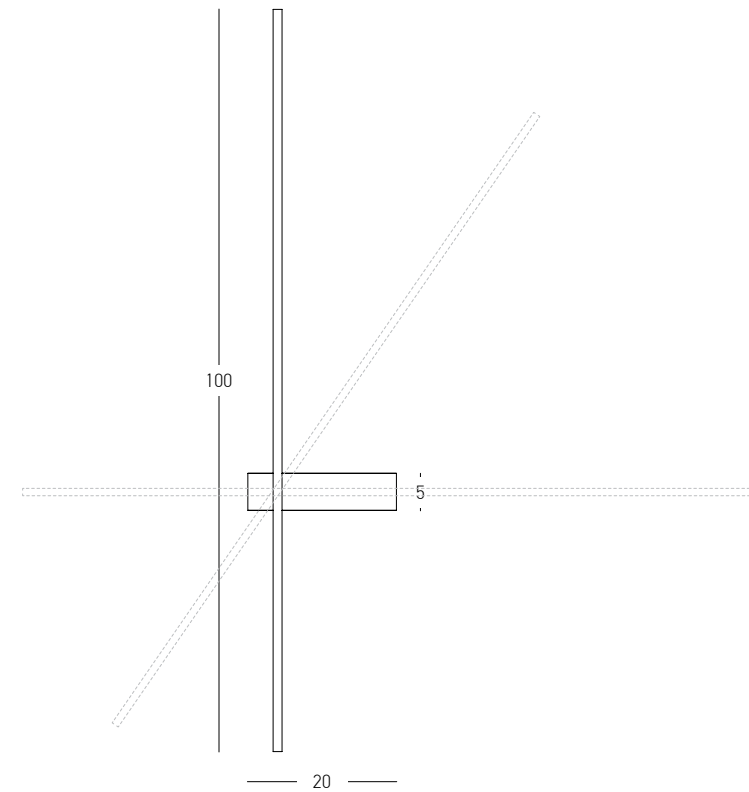

Power	14W
Input	220-240V, 50/60Hz
Color Temperature	3000K
Lumen	404Lm
Cri	80
Dimensions	L: 8cm W: 20cm H: 100cm
Base	L: 4cm W: 20cm H: 5cm
Non Dimmable	☒
Material	Metal - Aluminium - Acrylic
Special Features	Rotatable Arm Profile 1.2x1.6cm
Color	Sandy Black / Code 25318