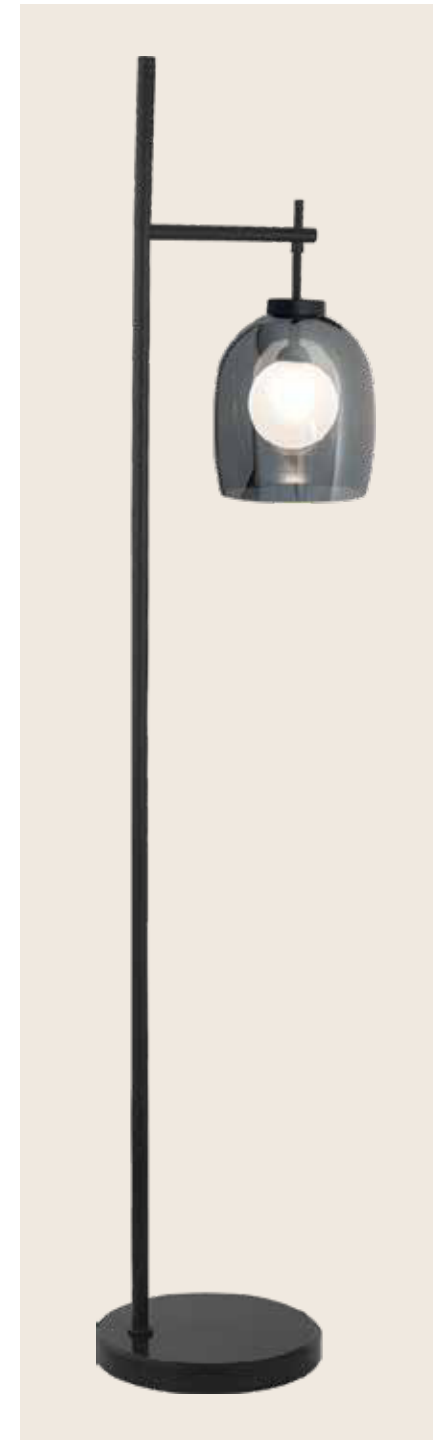

Bulb	1x G9 LED
Power	5W MAX
Input	220-240V, 50/60Hz
Dimensions	L: 31cm W: 26cm H: 145cm
Smoked Glass	Ø: 18cm H: 23cm
Base	Ø: 26cm W: 3.5cm
Material	Metal - Smoked Glass Outside Opal Glass Inside - Black Marble Base
Special Feature	150cm Cable Available Opal Glass Ø: 10cm
Color	Sandy Black-Black Marble / Code 22053