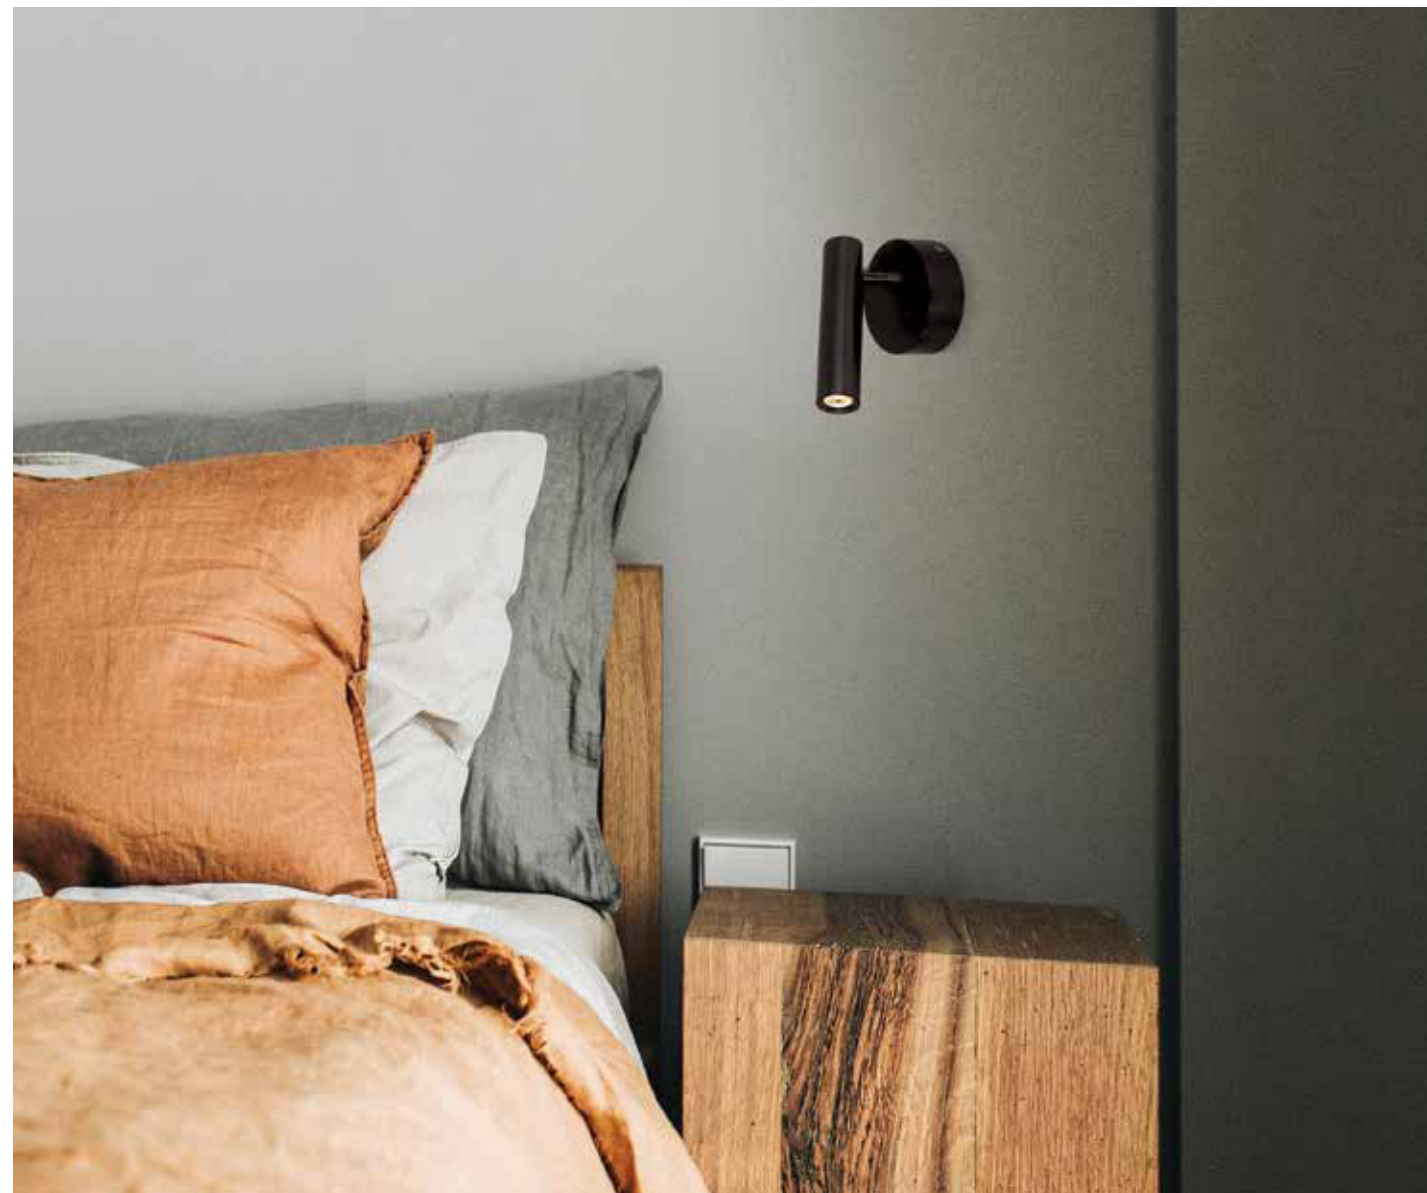

Power	3W
Input	220-240V, 50/60Hz
Color Temperature	3000K
Lumen	240Lm
Cri	80
Dimensions	Ø: 8cm L: 7-15cm H: 12cm
Base	Ø: 8cm H: 3cm
Non Dimmable	☒
Switch	On/Off
Material	Metal - Aluminium
Special Feature	Stick Ø: 3cm H: 12cm
Color	Black Matt / Code H48-B
Color	Gold / Code H48-G

Power	2.5W
Input	220-240V, 50/60Hz
Color Temperature	3000K
Lumen	140Lm
Cri	80
Dimensions	L: 12cm W: 8cm H: 20cm
Non Dimmable	☒
Switch	On/Off Push
Material	Metal - Aluminium
Special Feature	USB Charger
Color	Black Matt-Brass / Code 23038