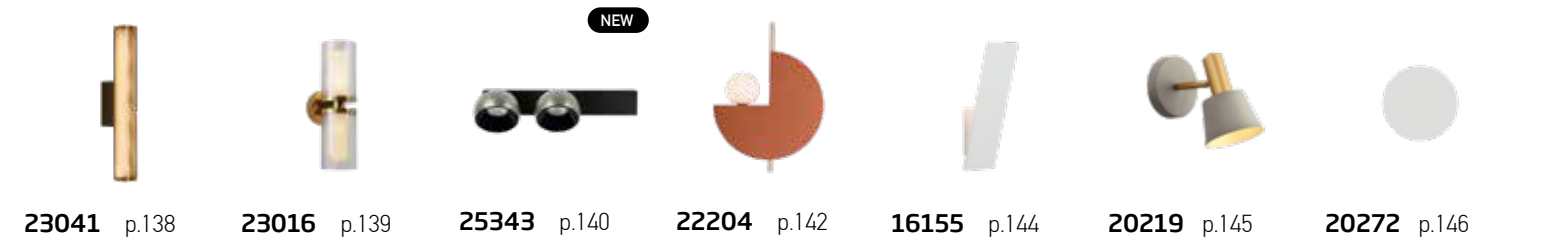

Centralized Ambient Illumination  
Stylish shapes bring calm and comfort.

01. CEILING

Power 26W  
 Input 220-240V, 50/60Hz  
 Color Temperature 3000K  
 Lumen 1500Lm  
 Cri 90  
 Dimensions Ø: 40cm H: 14.3cm  
 Base L: 18cm W: 6cm H: 4cm  
 Dimmable Triac   
 Material Metal - Aluminium - Acrylic  
 Special Feature Profile 1.5x1.5cm  
 Color Sandy Black / **Code 2561**  
 Color Brass / **Code 2564**