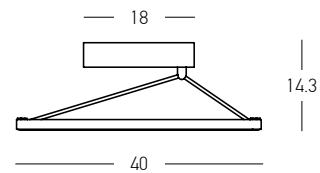

Centralized Ambient Illumination  
Stylish shapes bring calm and comfort.

01. CEILING

Power 26W  
 Input 220-240V, 50/60Hz  
 Color Temperature 3000K  
 Lumen 1500Lm  
 Cri 90  
 Dimensions Ø: 40cm H: 14.3cm  
 Base L: 18cm W: 6cm H: 4cm  
 Dimmable Triac   
 Material Metal - Aluminium - Acrylic  
 Special Feature Profile 1.5x1.5cm  
 Color Sandy Black / **Code 2561**  
 Color Brass / **Code 2564**