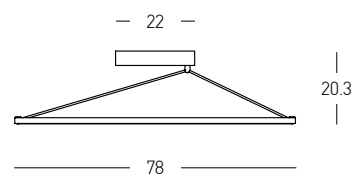

Power	51W
Input	220-240V, 50/60Hz
Color Temperature	3000K
Lumen	2670Lm
Cri	90
Dimensions	Ø: 78cm H: 20.3cm
Base	L: 22cm W: 6cm H: 4cm
Dimmable Triac	☉
Material	Metal - Aluminium - Acrylic
Special Feature	Profile 1.5x1.5cm
Color	Sandy Black / Code 2563
Color	Brass / Code 2566