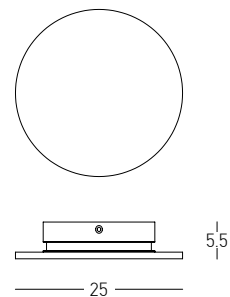

Power 9.2W
Input 220-240V, 50/60Hz
Color Temperature 3000K
Lumen 460Lm
Cri 80
Dimensions Ø: 25cm L: 5.5cm
Material Gypsum
Color Pure White / **Code 20272**