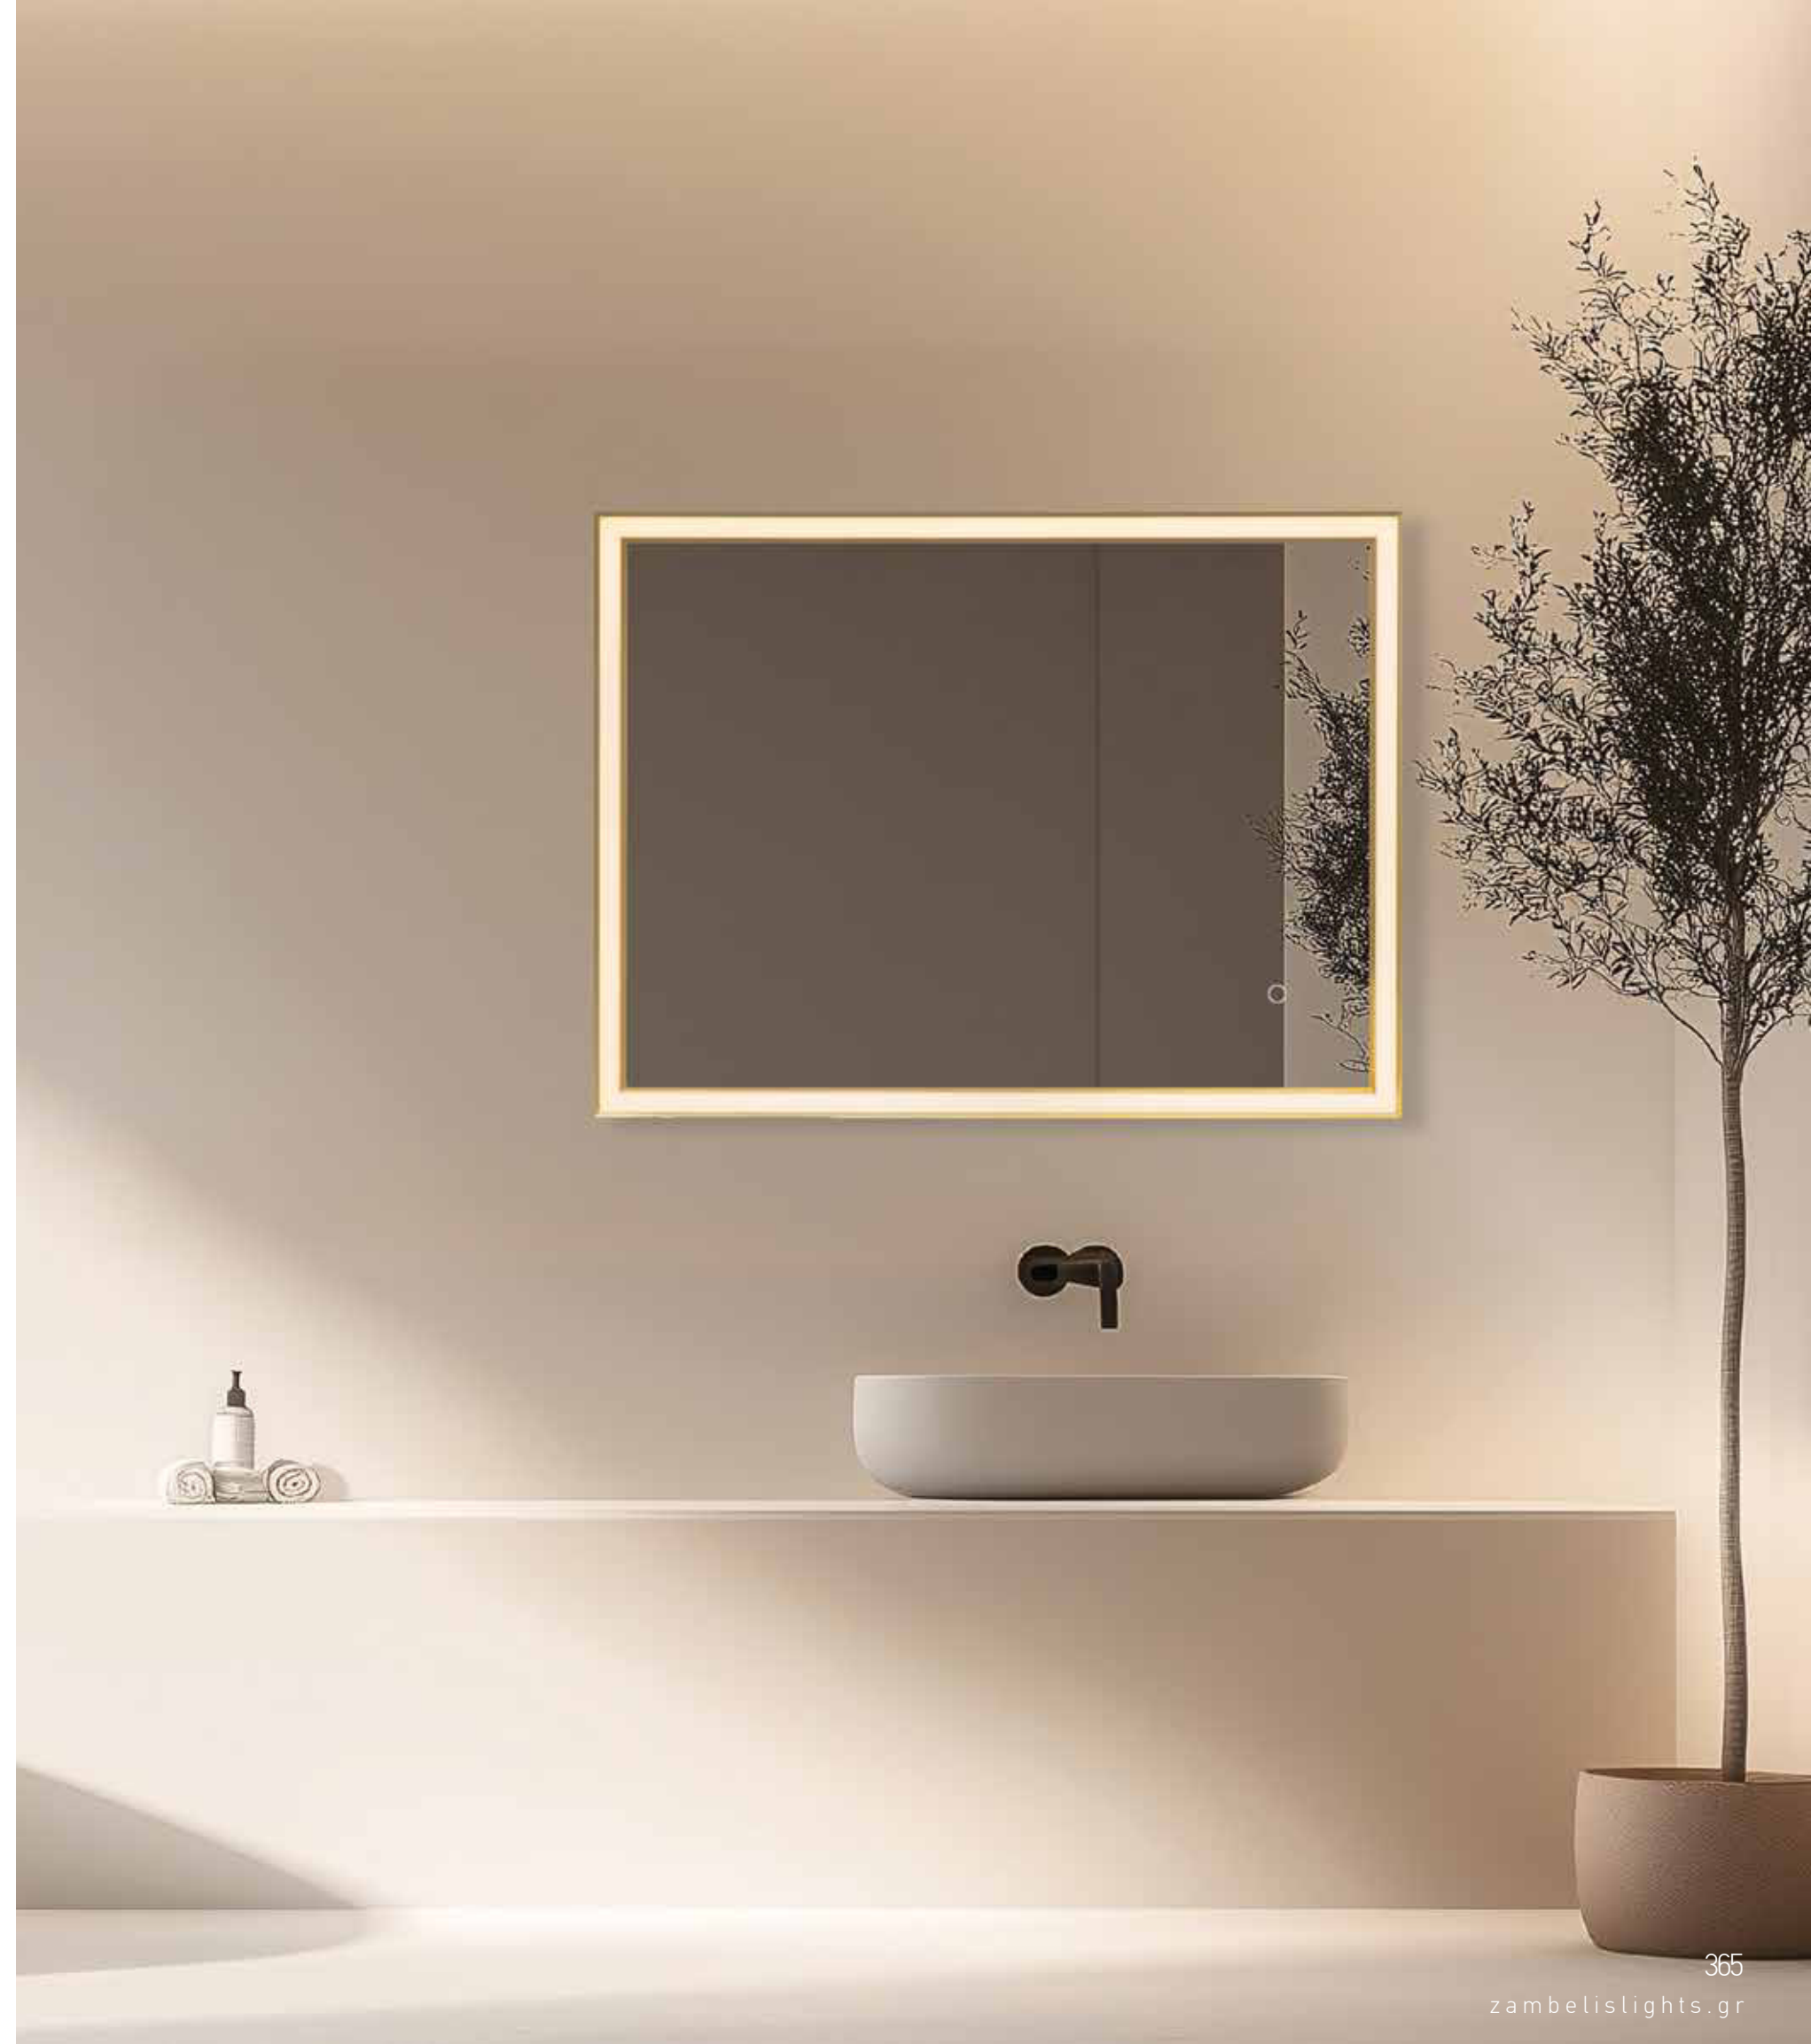

Power	23W
Input	220-240V, 50/60Hz
Color Temperature	3000K, 4000K
Lumen	2085Lm, 2210Lm
Cri	80
Dimensions	L: 5.5cm W: 80cm H: 60cm
Dimmable	☉
Material	Mirror - Aluminium Frame
Special Feature	Touch Dimming Switch Power-Off Memory Function Horizontal and Vertical Installation IP44
Color	Mirrored-Anodized Gold / Code 25393