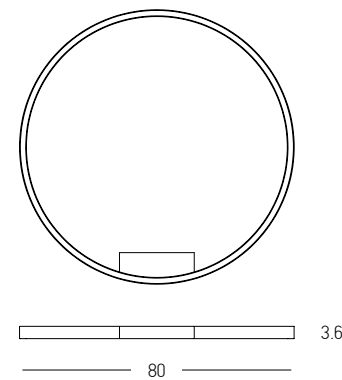

Power 50W
Input 220-240V, 50/60Hz
Color Temperature 3000K
Lumen 2956Lm
Cri 80
Dimensions Ø: 80cm H: 3.6cm
Dimmable Triac ☐
Material Aluminium - Acrylic
Special Feature Profile 2.5x3.6cm
Color Black Matt / **Code 23027**