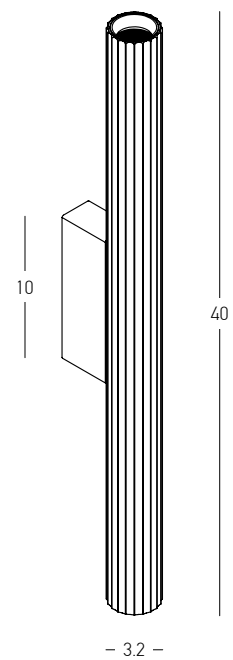

Power	2x 6W
Input	220-240V, 50/60Hz
Color Temperature	3000K
Lumen	643Lm
Cri	90
Dimensions	Ø: 3.2cm L: 6.2cm H: 40cm
Base	L: 3cm W: 2.2cm H: 10cm
Beam Angle	24°
Non Dimmable	☒
Material	Metal - Aluminium
Color	Sandy White / Code 25217
Color	Sandy Black / Code 25218
Color	Brass / Code 25219

- 3.2 -