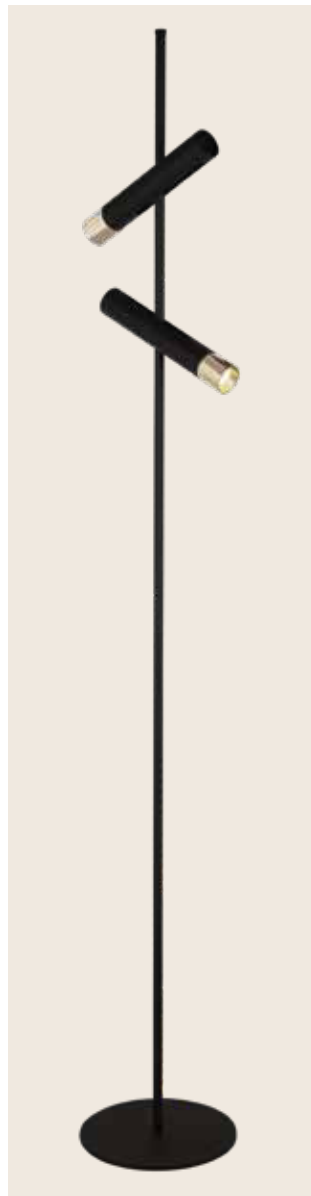

Power 7W
Input 220-240V, 50/60Hz
Color Temperature 3000K
Lumen 560Lm
Cri 80
Dimensions Ø: 22cm H: 151cm
Base Ø: 22cm H: 0.5cm
Spots Dimension Ø: 4cm L: 23cm
Non Dimmable ☒
Material Metal - Aluminium
Special Feature Movable Spots
Color Sandy Black-Gold / **Code 22032**