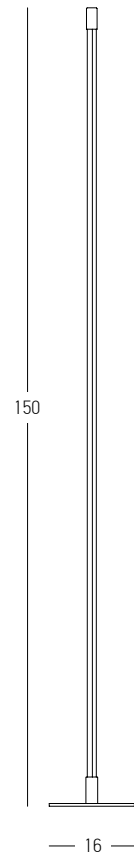

Power 20W
Input 220-240V, 50/60Hz
Color Temperature 3000K
Lumen 1600Lm
Cri 80
Dimensions Ø: 16cm H: 150cm
Base Ø: 16cm H: 0.5cm
Non Dimmable ☐
Material Metal - Aluminium - Acrylic
Color Black Matt / **Code 20123**