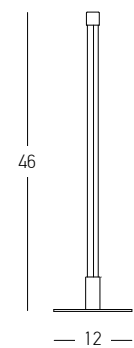

Power 20W
Input 220-240V, 50/60Hz
Color Temperature 3000K
Lumen 1600Lm
Cri 80
Dimensions Ø: 16cm H: 150cm
Base Ø: 16cm H: 0.5cm
Non Dimmable ☐
Material Metal - Aluminium - Acrylic
Color Black Matt / **Code 20123**

Power 8W
Input 220-240V, 50/60Hz
Color Temperature 3000K
Lumen 640Lm
Cri 80
Dimensions Ø: 12cm H: 46cm
Base Ø: 12cm H: 0.5cm
Non Dimmable ☐
Material Metal - Aluminium - Acrylic
Color Black Matt / **Code 20118**