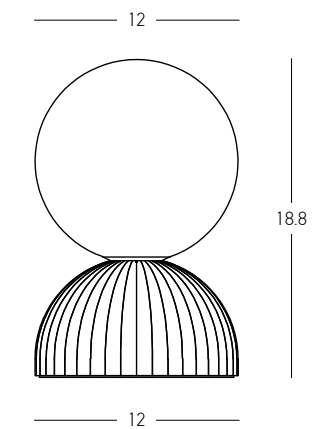

Bulb	1x G9 LED
Power	9W MAX
Dimensions	Ø: 12cm H: 18.8cm
Base	Ø: 12cm H: 6cm
Opal Glass	Ø: 12cm
Material	Metal - Clay - Opal Glass
Special Feature	150cm Black Cable Available
Color	Olive Green-Black / Code 2589
Color	Terracotta-Black / Code 2590