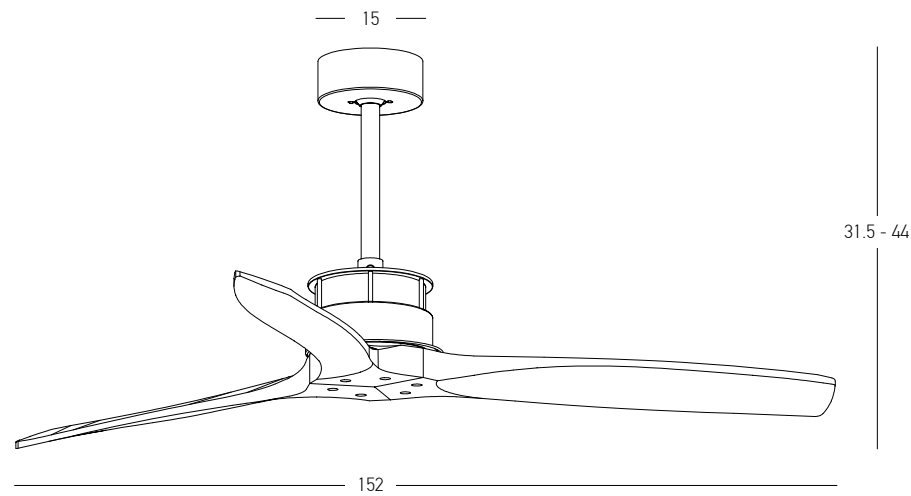

LED Light Source Without Light
Input 220-240V, 50/60Hz
dB 20
Dimensions 60" Ø: 152cm H: 31.5-44cm
Air Flow 145.3m³ min
Night Mode Time Setting 1h / 4h / 8h
Material Metal - Wood
Special Feature 2 Down Rods 12.5-25cm
Summer & Winter Function
Remote Control & Wall Switch Included
Motor Feature DC Motor 40W
6 Speeds
Color Gold-Solid Walnut Wood Blades / **Code 23002**