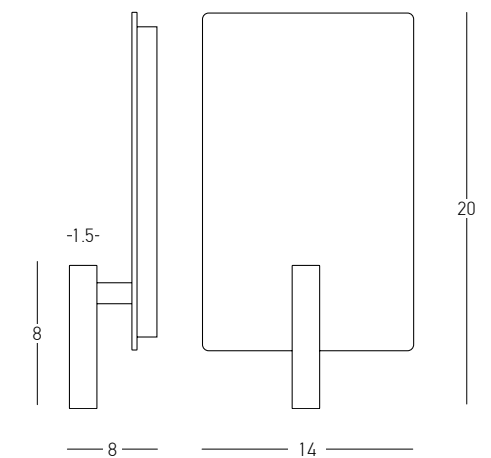

Power	3W + 5W
Input	220-240V, 50/60Hz
Color Temperature	3000K
Lumen	240Lm + 350Lm
Cri	80
Dimensions	L: 8-12cm W: 14cm H: 20cm
Non Dimmable	☒
Switch	2 On/Off
Material	Metal - Aluminium
Special Feature	Back Light Stick Ø: 1.5cm H: 8cm
Color	Black Matt / Code H41