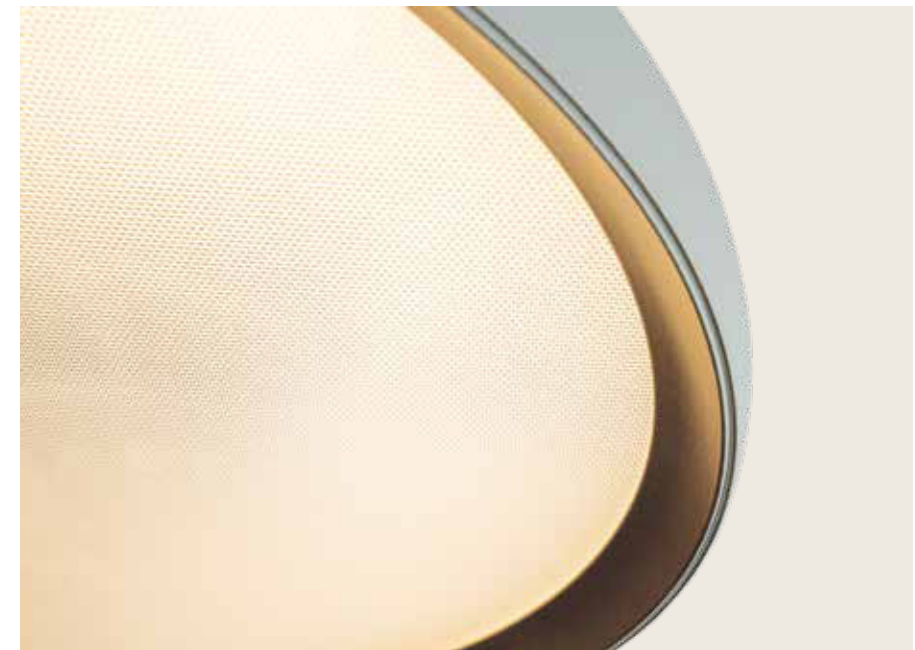

Centralized Ambient Illumination
Stylish shapes bring calm and comfort.

01. CEILING