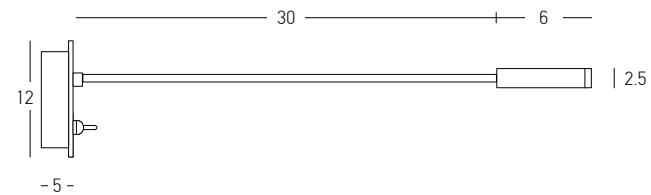

Power 3W
Input 220-240V, 50/60Hz
Color Temperature 3000K
Lumen 210Lm
Cri 80
Dimensions L: 36cm W: 4cm H: 12cm
Depth 5cm
Non Dimmable ☒
Switch On/Off
Material Metal - Aluminium
Cutting Hole 10.5x3.2cm
Special Feature Recessed Installation
Stick Ø: 2.5cm H: 6cm
Color Black / **Code H69**