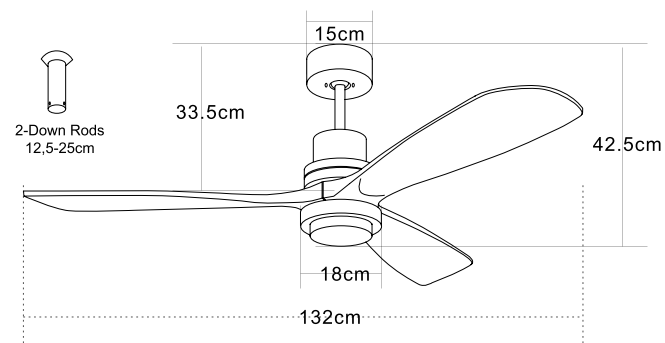

LED Light Source 18W
Input 220-240V, 50/60Hz
Color Temperature 3000K, 4000K, 6500K
Lumen 1500Lm
Cri 80
dB 20
Dimensions 52" Ø: 132cm H: 42.5-55cm
Air Flow 156.3m³ min
Night Mode Time Setting 1h / 2h / 4h / 8h
Material Metal - Glass - Wood
Special Feature 2 Down Rods 12.5-25cm
Summer & Winter Function
Remote Control & Wall Switch Included
Motor Feature DC Motor 38W
5 Speeds
Color White Matt-Natural Wood Blades / **Code 19140**
Color Black Matt-Natural Wood Blades / **Code 19141**