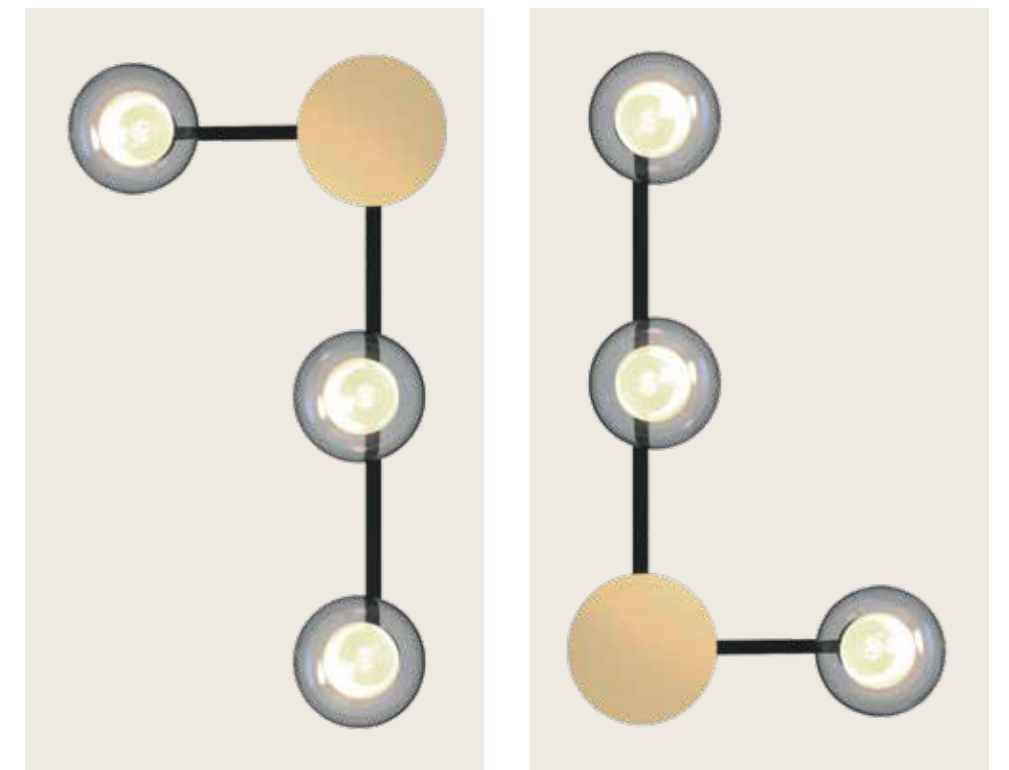

Bulb	3x G9
Power	7W MAX
Input	220-240V, 50/60Hz
Dimensions	L: 15cm W: 34cm H: 61.5cm
Base	Ø: 12cm H: 2.5cm
Material	Metal - Aluminium - Glass
Special Feature	Smoked Glasses Ø: 12cm
Color	Sandy Black-Gold Matt- Smoked Glass-Opal Glass / Code 25414