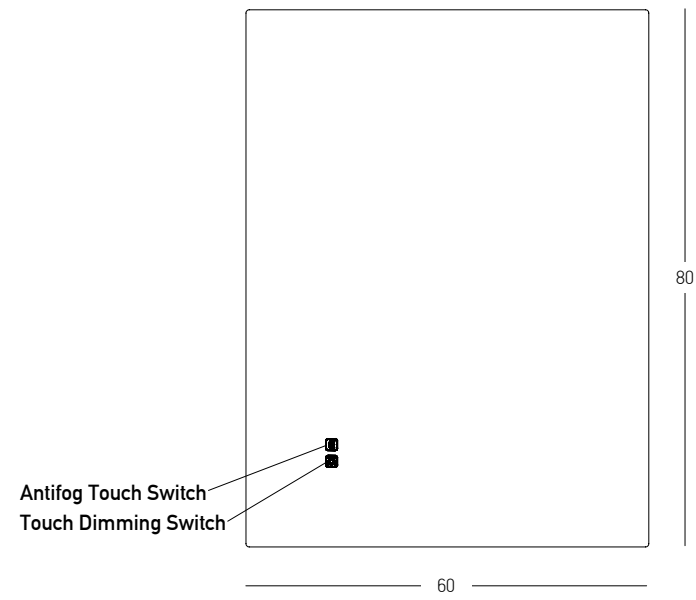

Power 20W
Input 220-240V, 50/60Hz
Color Temperature 3000K, 4000K
Lumen 985Lm, 1062Lm
Cri 80
Dimensions L: 3cm W: 60cm H: 80cm
Dimmable ☉
Material Mirror - Aluminium
Special Feature Touch Dimming Switch
Antifog Touch Switch
Back Light
Frameless
Power-Off Memory Function
Horizontal and Vertical Installation
IP44
Color Mirrored / **Code 25391**