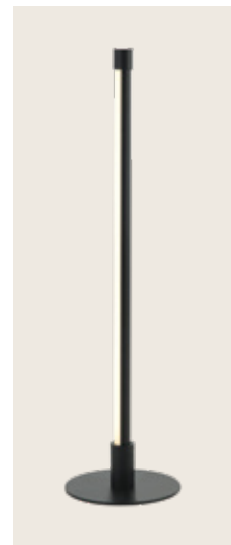

Power 20W
Input 220-240V, 50/60Hz
Color Temperature 3000K
Lumen 1600Lm
Cri 80
Dimensions Ø: 16cm H: 150cm
Base Ø: 16cm H: 0.5cm
Non Dimmable ☐
Material Metal - Aluminium - Acrylic
Color Black Matt / **Code 20123**

Power 8W
Input 220-240V, 50/60Hz
Color Temperature 3000K
Lumen 640Lm
Cri 80
Dimensions Ø: 12cm H: 46cm
Base Ø: 12cm H: 0.5cm
Non Dimmable ☐
Material Metal - Aluminium - Acrylic
Color Black Matt / **Code 20118**