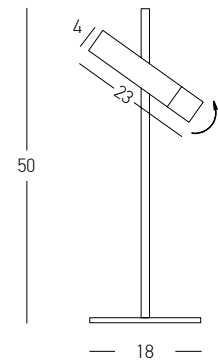

Power 7W
Input 220-240V, 50/60Hz
Color Temperature 3000K
Lumen 560Lm
Cri 80
Dimensions Ø: 22cm H: 151cm
Base Ø: 22cm H: 0.5cm
Spots Dimension Ø: 4cm L: 23cm
Non Dimmable ☒
Material Metal - Aluminium
Special Feature Movable Spots
Color Sandy Black-Gold / **Code 22032**

Power 4W
Input 220-240V, 50/60Hz
Color Temperature 3000K
Lumen 300Lm
Cri 80
Dimensions L: 23cm W: 18cm H: 50cm
Base Ø: 18cm H: 0.5cm
Spot Dimension Ø: 4cm L: 23cm
Non Dimmable ☒
Material Metal - Aluminium
Special Feature Movable Spot
Color Sandy Black - Gold / **Code 22030**