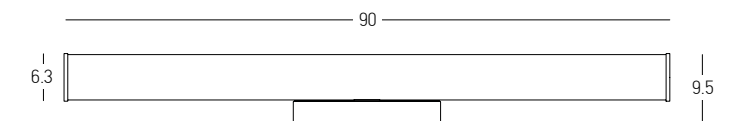

Power 15W
Input 220-240V, 50/60Hz
Color Temperature 3000K
Lumen 1500Lm
Cri 80
Dimensions L: 9.5cm W: 60cm H: 6.3cm
Base L: 3cm W: 19.5cm H: 4.5cm
Non Dimmable ☒
Material Metal - Aluminium - Acrylic
Special Feature IP44
Color Chrome / **Code 22085**