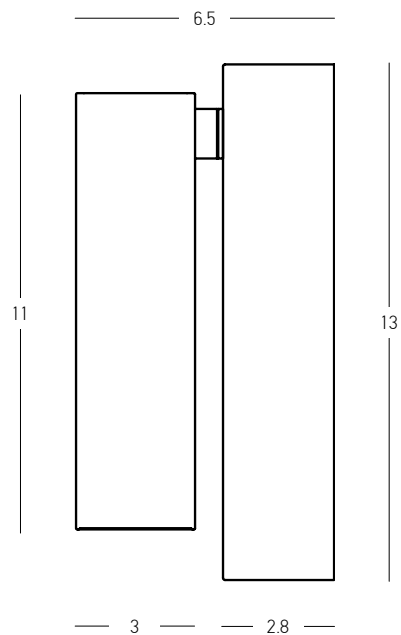

Power	3W
Input	220-240V, 50/60Hz
Color Temperature	3000K
Lumen	200Lm
Cri	95
Dimensions	L: 6.5cm W: 4.5cm H: 13cm
Base	L: 3cm W: 4.5cm H: 11cm
Dimmable	○
Switch	Touch Dim
Material	Metal - Aluminium
Special Feature	Stick Ø: 2.8cm H: 13cm
Color	Sandy Black-Gold / Code 25282