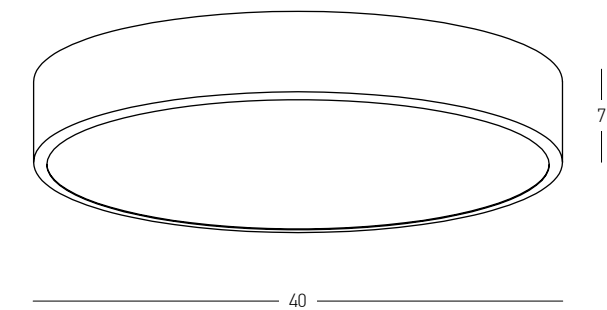

Power	28W
Input	220-240V, 50/60Hz
Color Temperature	3000K
Lumen	1568Lm
Cri	85
Dimensions	Ø: 40cm H: 7cm
Dimmable Triac	○
Material	Aluminium - Acrylic
Color	White Matt / Code 25376
Color	Black Matt / Code 25377