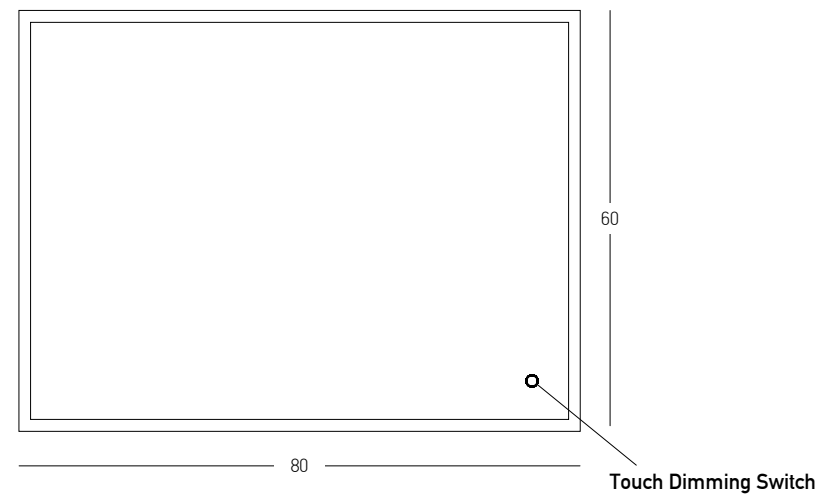

- Power 30W
- Input 220-240V, 50/60Hz
- Color Temperature 3000K, 4000K
- Lumen 2185Lm, 2390Lm
- Cri 80
- Dimensions L: 5.5cm W: 120cm H: 70cm
- Dimmable ☉
- Material Mirror - Aluminium Frame
- Special Feature Touch Dimming Switch  
Power-Off Memory Function  
Horizontal and Vertical Installation  
IP44
- Color Mirrored-Anodized Gold / **Code 25394**