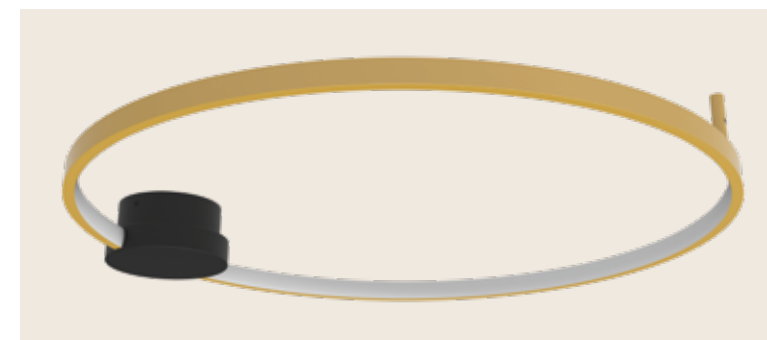

Power	24W
Input	220-240V, 50/60Hz
Color Temperature	3000K
Lumen	1418Lm
Cri	80
Dimensions	L: 60cm W: 64cm H: 6cm
Base	Ø: 12cm H: 6cm
Dimmable Triac	☉
Material	Aluminium - Silicon
Special Feature	Profile 1.5x2cm
Color	Black Matt-Gold Matt Ring / Code 23096
Color	Gold Matt-Black Matt Ring / Code 23098

Power	32W
Input	220-240V, 50/60Hz
Color Temperature	3000K
Lumen	1895Lm
Cri	80
Dimensions	L: 84cm W: 80cm H: 6cm
Base	Ø: 12cm H: 6cm
Dimmable Triac	☉
Material	Aluminium - Silicon
Special Feature	Profile 1.5x2cm
Color	Black Matt-Gold Matt Ring / Code 23097
Color	Gold Matt-Black Matt Ring / Code 23099