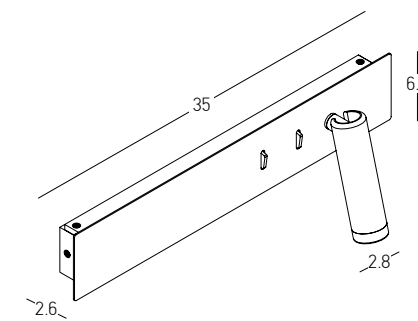

Power	3W + 5W + 5W
Input	220-240V, 50/60Hz
Color Temperature	3000K
Lumen	240Lm + 800Lm
Cri	80
Dimensions	L: 7-16cm W: 35cm H: 6.3cm
Non Dimmable	☒
Switch	2 On/Off
Material	Metal - Aluminium - Acrylic
Special Feature	Up/Down Light Stick Ø: 2.8cm H: 10cm
Color	Black Matt / Code H54
Color	White Matt / Code H52