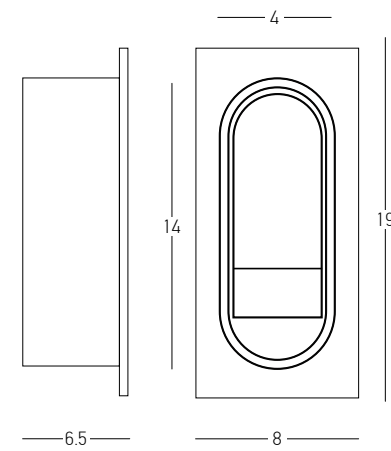

Power	3W
Input	220-240V, 50/60Hz
Color Temperature	3000K
Lumen	240Lm
Cri	80
Dimensions	W: 8cm H: 19cm
Depth	6.5cm
Non Dimmable	☒
Switch	On/Off
Material	Metal - Aluminium
Cutting Hole	17x6cm
Special Feature	Recessed Installation Stick W: 4cm H: 14cm
Color	Black Matt / Code H43