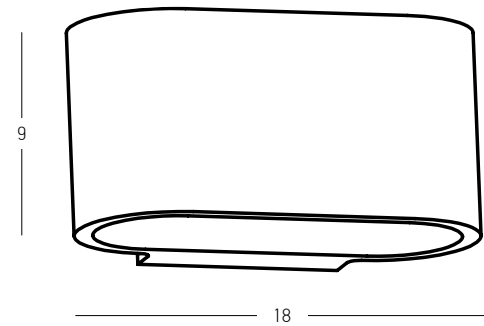

Bulb 1x G9
Power 25W MAX
Input 220-240V, 50/60Hz
Dimensions L: 10cm W: 18cm H: 9cm
Material Gypsum
Special Feature Up-Down Lighting
Color Pure White / **Code 25382**

Power 5W
Input 220-240V, 50/60Hz
Color Temperature 3000K
Lumen 510Lm
Cri 80
Dimensions L: 6cm W: 10cm H: 16cm
Non Dimmable ☒
Material Gypsum
Special Feature Up-Down Lighting
Color Pure White / **Code 25379**