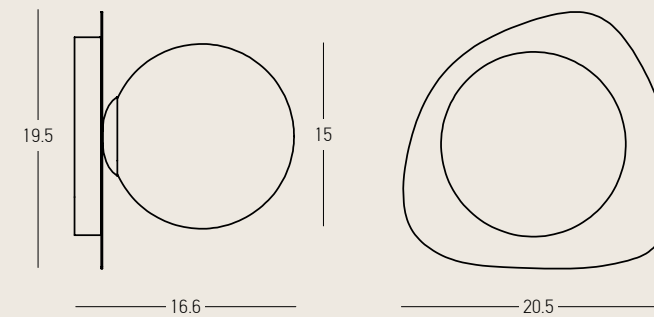

Bulb	1x G9 LED
Power	4W MAX
Dimensions	L: 16.6cm W: 20.5cm H: 19.5cm
Base	Ø: 15cm L: 2cm
Glass	Ø: 15cm
Material	Metal - Aluminium - Glass
Color	Sandy White-Smoked Glass / Code 2579
Color	Gold Matt-Smoked Glass / Code 2580