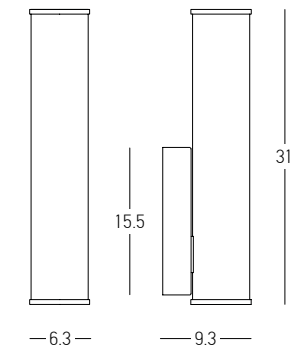

Power 7W
Input 220-240V, 50/60Hz
Color Temperature 3000K
Lumen 760Lm
Cri 80
Dimensions L: 9.3cm W: 6.3cm H: 31cm
Base L: 3cm W: 6cm H: 15.5cm
Non Dimmable ☒
Material Metal - Aluminium - Acrylic
Special Feature IP44
Color Chrome / **Code 22087**