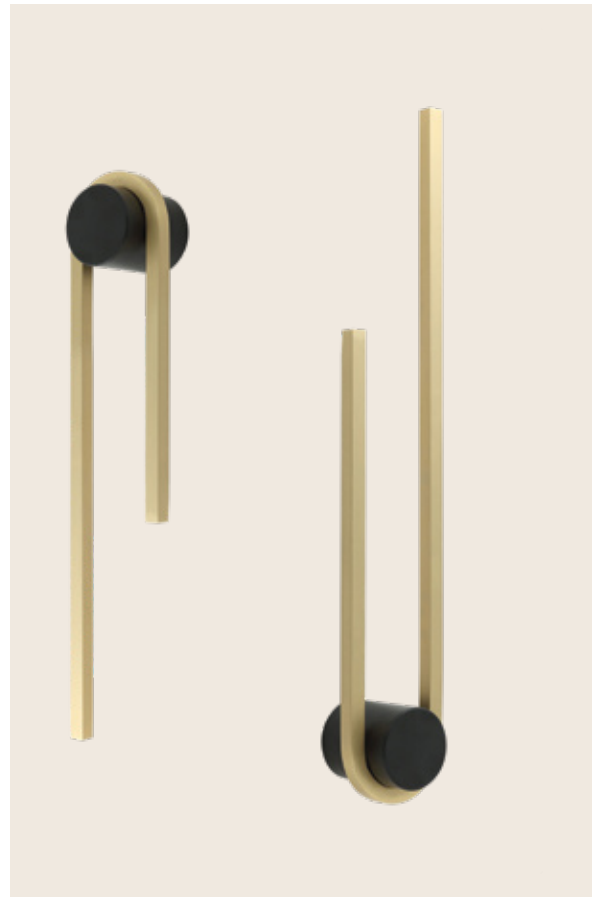

Power 11W
Input 220-240V, 50/60Hz
Color Temperature 3000K
Lumen 621Lm
Cri 80
Dimensions L: 8.5cm W: 10cm H: 40cm
Base Ø: 6.8cm L: 8.5cm
Dimmable Triac ☐
Material Aluminium - PC Diffuser
Special Feature Profile 1.5x1.5cm
Color Gold Matt-Black Matt / Code 23106

Power 13W
Input 220-240V, 50/60Hz
Color Temperature 3000K
Lumen 710Lm
Cri 80
Dimensions L: 8.5cm W: 10cm H: 60cm
Base Ø: 6.8cm L: 8.5cm
Dimmable Triac ☐
Material Aluminium - PC Diffuser
Special Feature Profile 1.5x1.5cm
Color Gold Matt-Black Matt / Code 23107