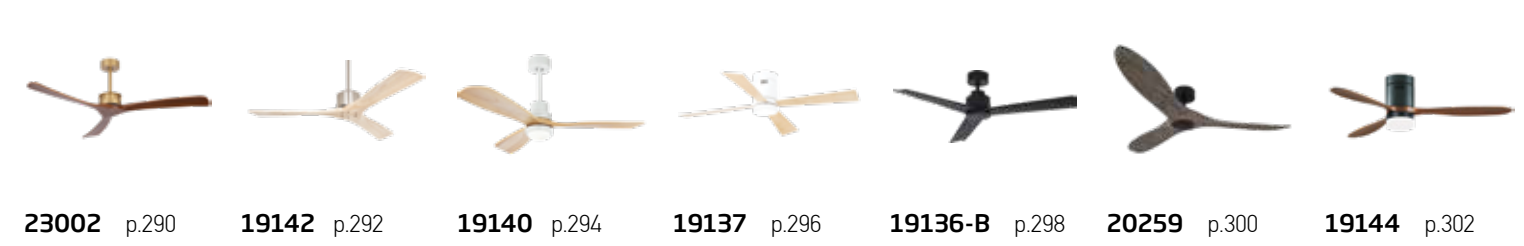

## 4 simple steps to light up your place

Download the  
Virtual Light App  
Scan QR

Find the ideal light  
by browsing our  
categories

View in your space  
through your mobile  
camera

Enjoy your  
new atmosphere!

Centralized Ambient Illumination  
Stylish shapes bring calm and comfort.

01. CEILING

Power 26W  
 Input 220-240V, 50/60Hz  
 Color Temperature 3000K  
 Lumen 1500Lm  
 Cri 90  
 Dimensions Ø: 40cm H: 14.3cm  
 Base L: 18cm W: 6cm H: 4cm  
 Dimmable Triac   
 Material Metal - Aluminium - Acrylic  
 Special Feature Profile 1.5x1.5cm  
 Color Sandy Black / **Code 2561**  
 Color Brass / **Code 2564**