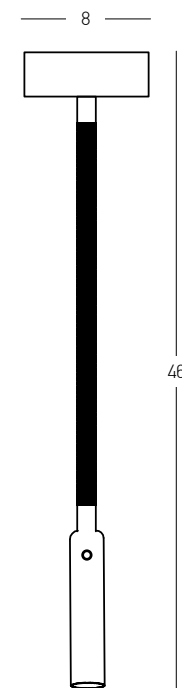

Power	3W
Input	220-240V, 50/60Hz
Color Temperature	3000K
Lumen	160Lm
Cri	90
Dimensions	Ø: 8cm L: 20-46cm
Base	Ø: 8cm L: 3cm
Non Dimmable	☒
Switch	On/Off Intergrated Switch on Head
Material	Metal - Aluminium
Special Feature	Stick Ø: 1.9cm H: 7.7cm
Color	Sandy Black / Code 25149
Color	Gold Matt / Code 25150