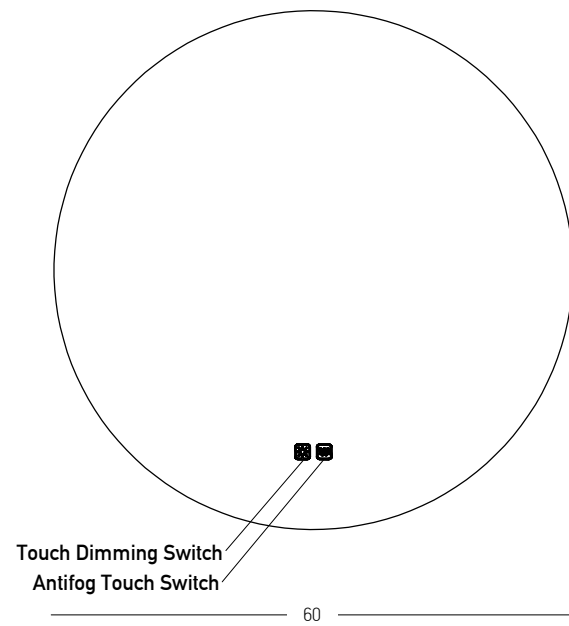

Power 15W
Input 220-240V, 50/60Hz
Color Temperature 3000K, 4000K
Lumen 870Lm, 944Lm
Cri 80
Dimensions Ø: 60cm L: 3cm
Dimmable ☉
Material Mirror - Aluminium
Special Feature Touch Dimming Switch
Antifog Touch Switch
Back Light
Frameless
Power-Off Memory Function
IP44
Color Mirror Mirrored / **Code 25390**