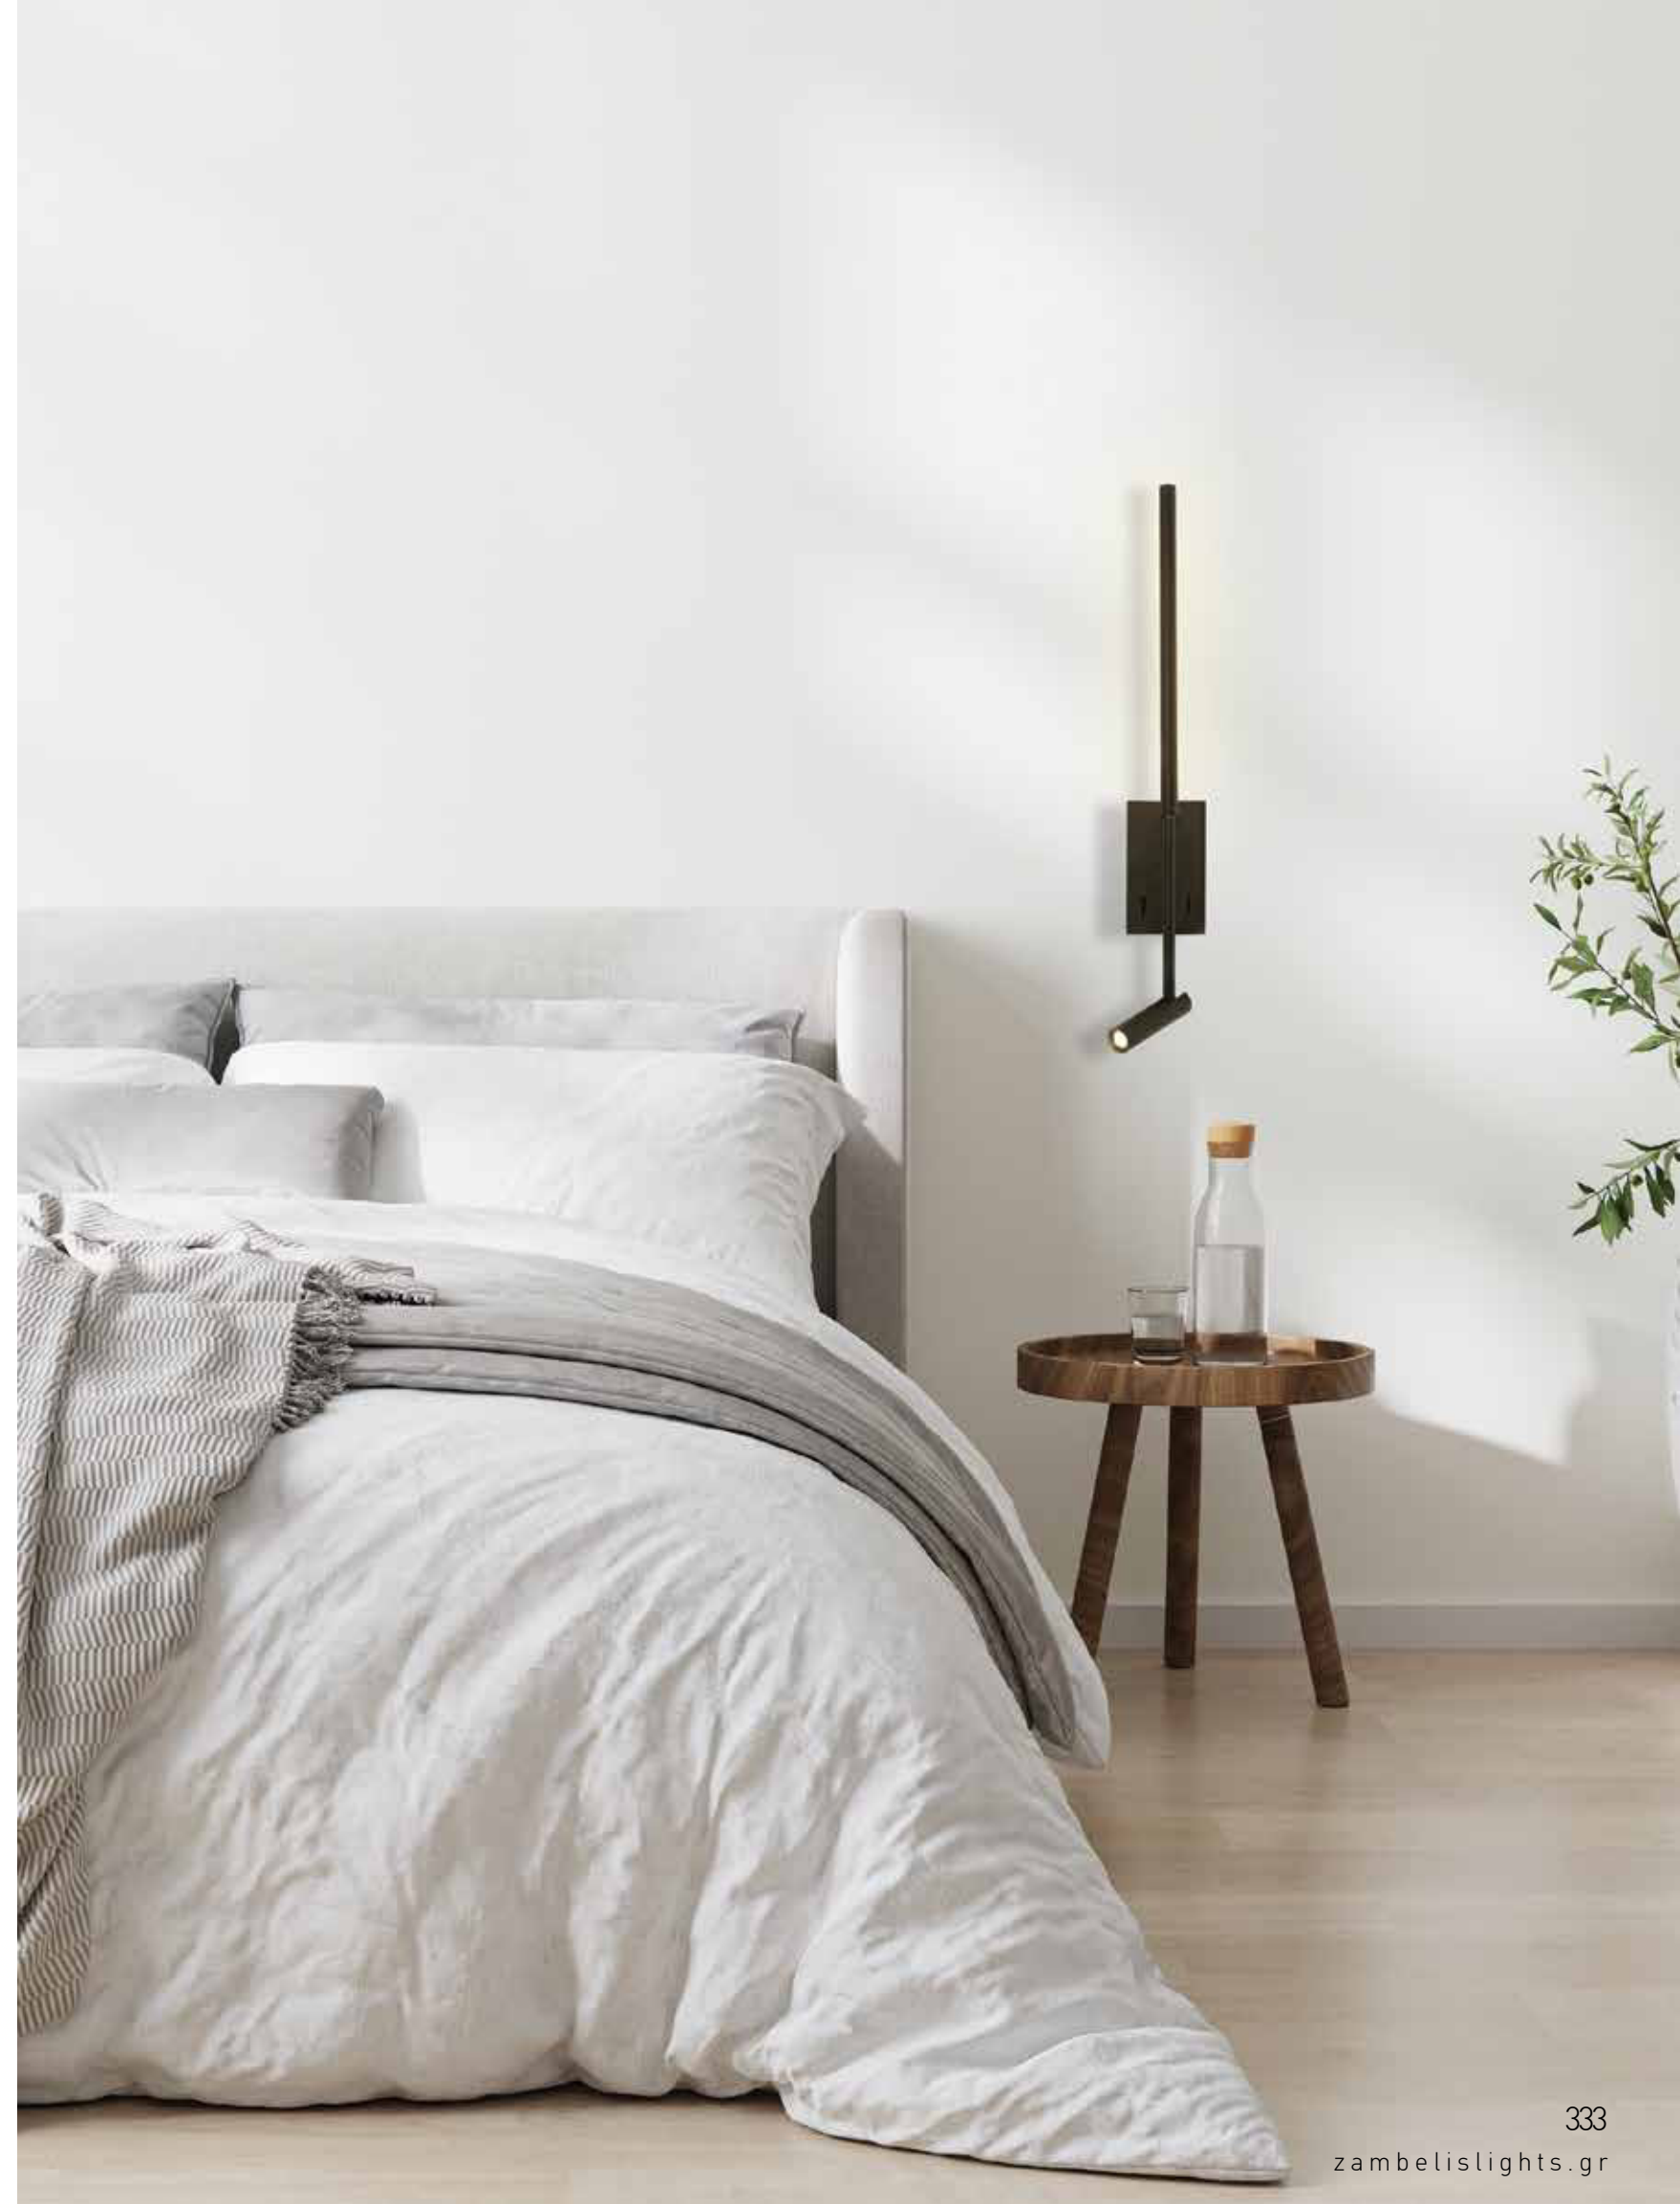

Power	2.5W + 5W
Input	220-240V, 50/60Hz
Color Temperature	3000K
Lumen	141Lm + 178Lm
Cri	80
Dimensions	L: 9.7-16cm W: 9cm H: 63.5cm
Non Dimmable	☒
Switch	2 On/Off
Material	Metal - Aluminium - Acrylic
Special Feature	Movable Spot Rotatable Back Light (Ø: 1.9cm) Stick Ø: 2.7cm H: 11cm
Color	Black Matt / Code 23039
Color	White Matt / Code 23040