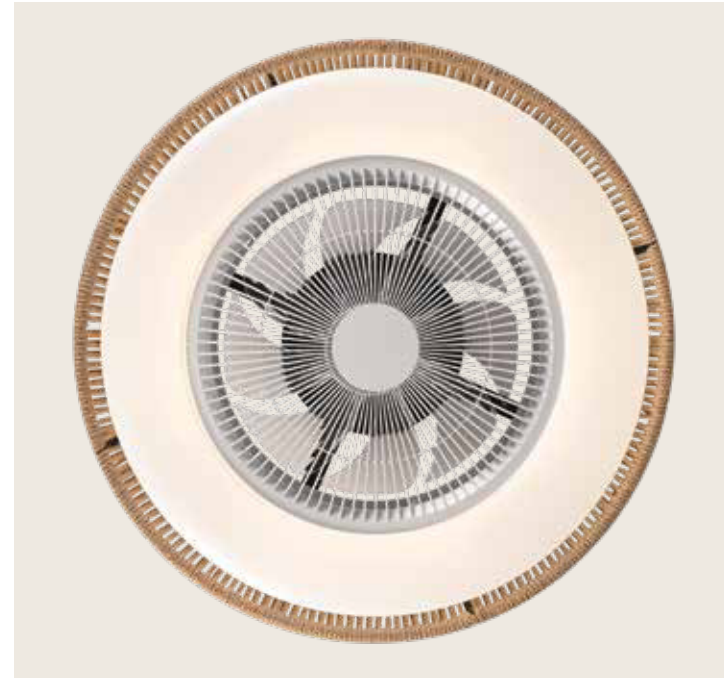

Light Kit for 23003-23004

LED Light Source 18W  
 Input 220-240V, 50/60Hz  
 Color Temperature 3000K  
 Lumen 1600Lm  
 Cri 80  
 IP 44  
 Material Polycarbonate  
 Color Opal / **Code 23005**

LED Light Source Without Light  
 Input 220-240V, 50/60Hz  
 dB 23  
 Dimensions 64" Ø: 163cm H: 37.5-50cm  
 Air Flow 178m<sup>3</sup> min  
 Night Mode Time Setting 1h / 2h / 4h / 8h  
 Material Metal - ABS  
 Special Feature 2 Down Rods 12.5-25cm  
 Summer Function  
 Possibility of Installation on a Sloping Roof - 20°  
 Motor Feature AC Motor 70W  
 3 Speeds  
 Color Black Matt / **Code 20258**