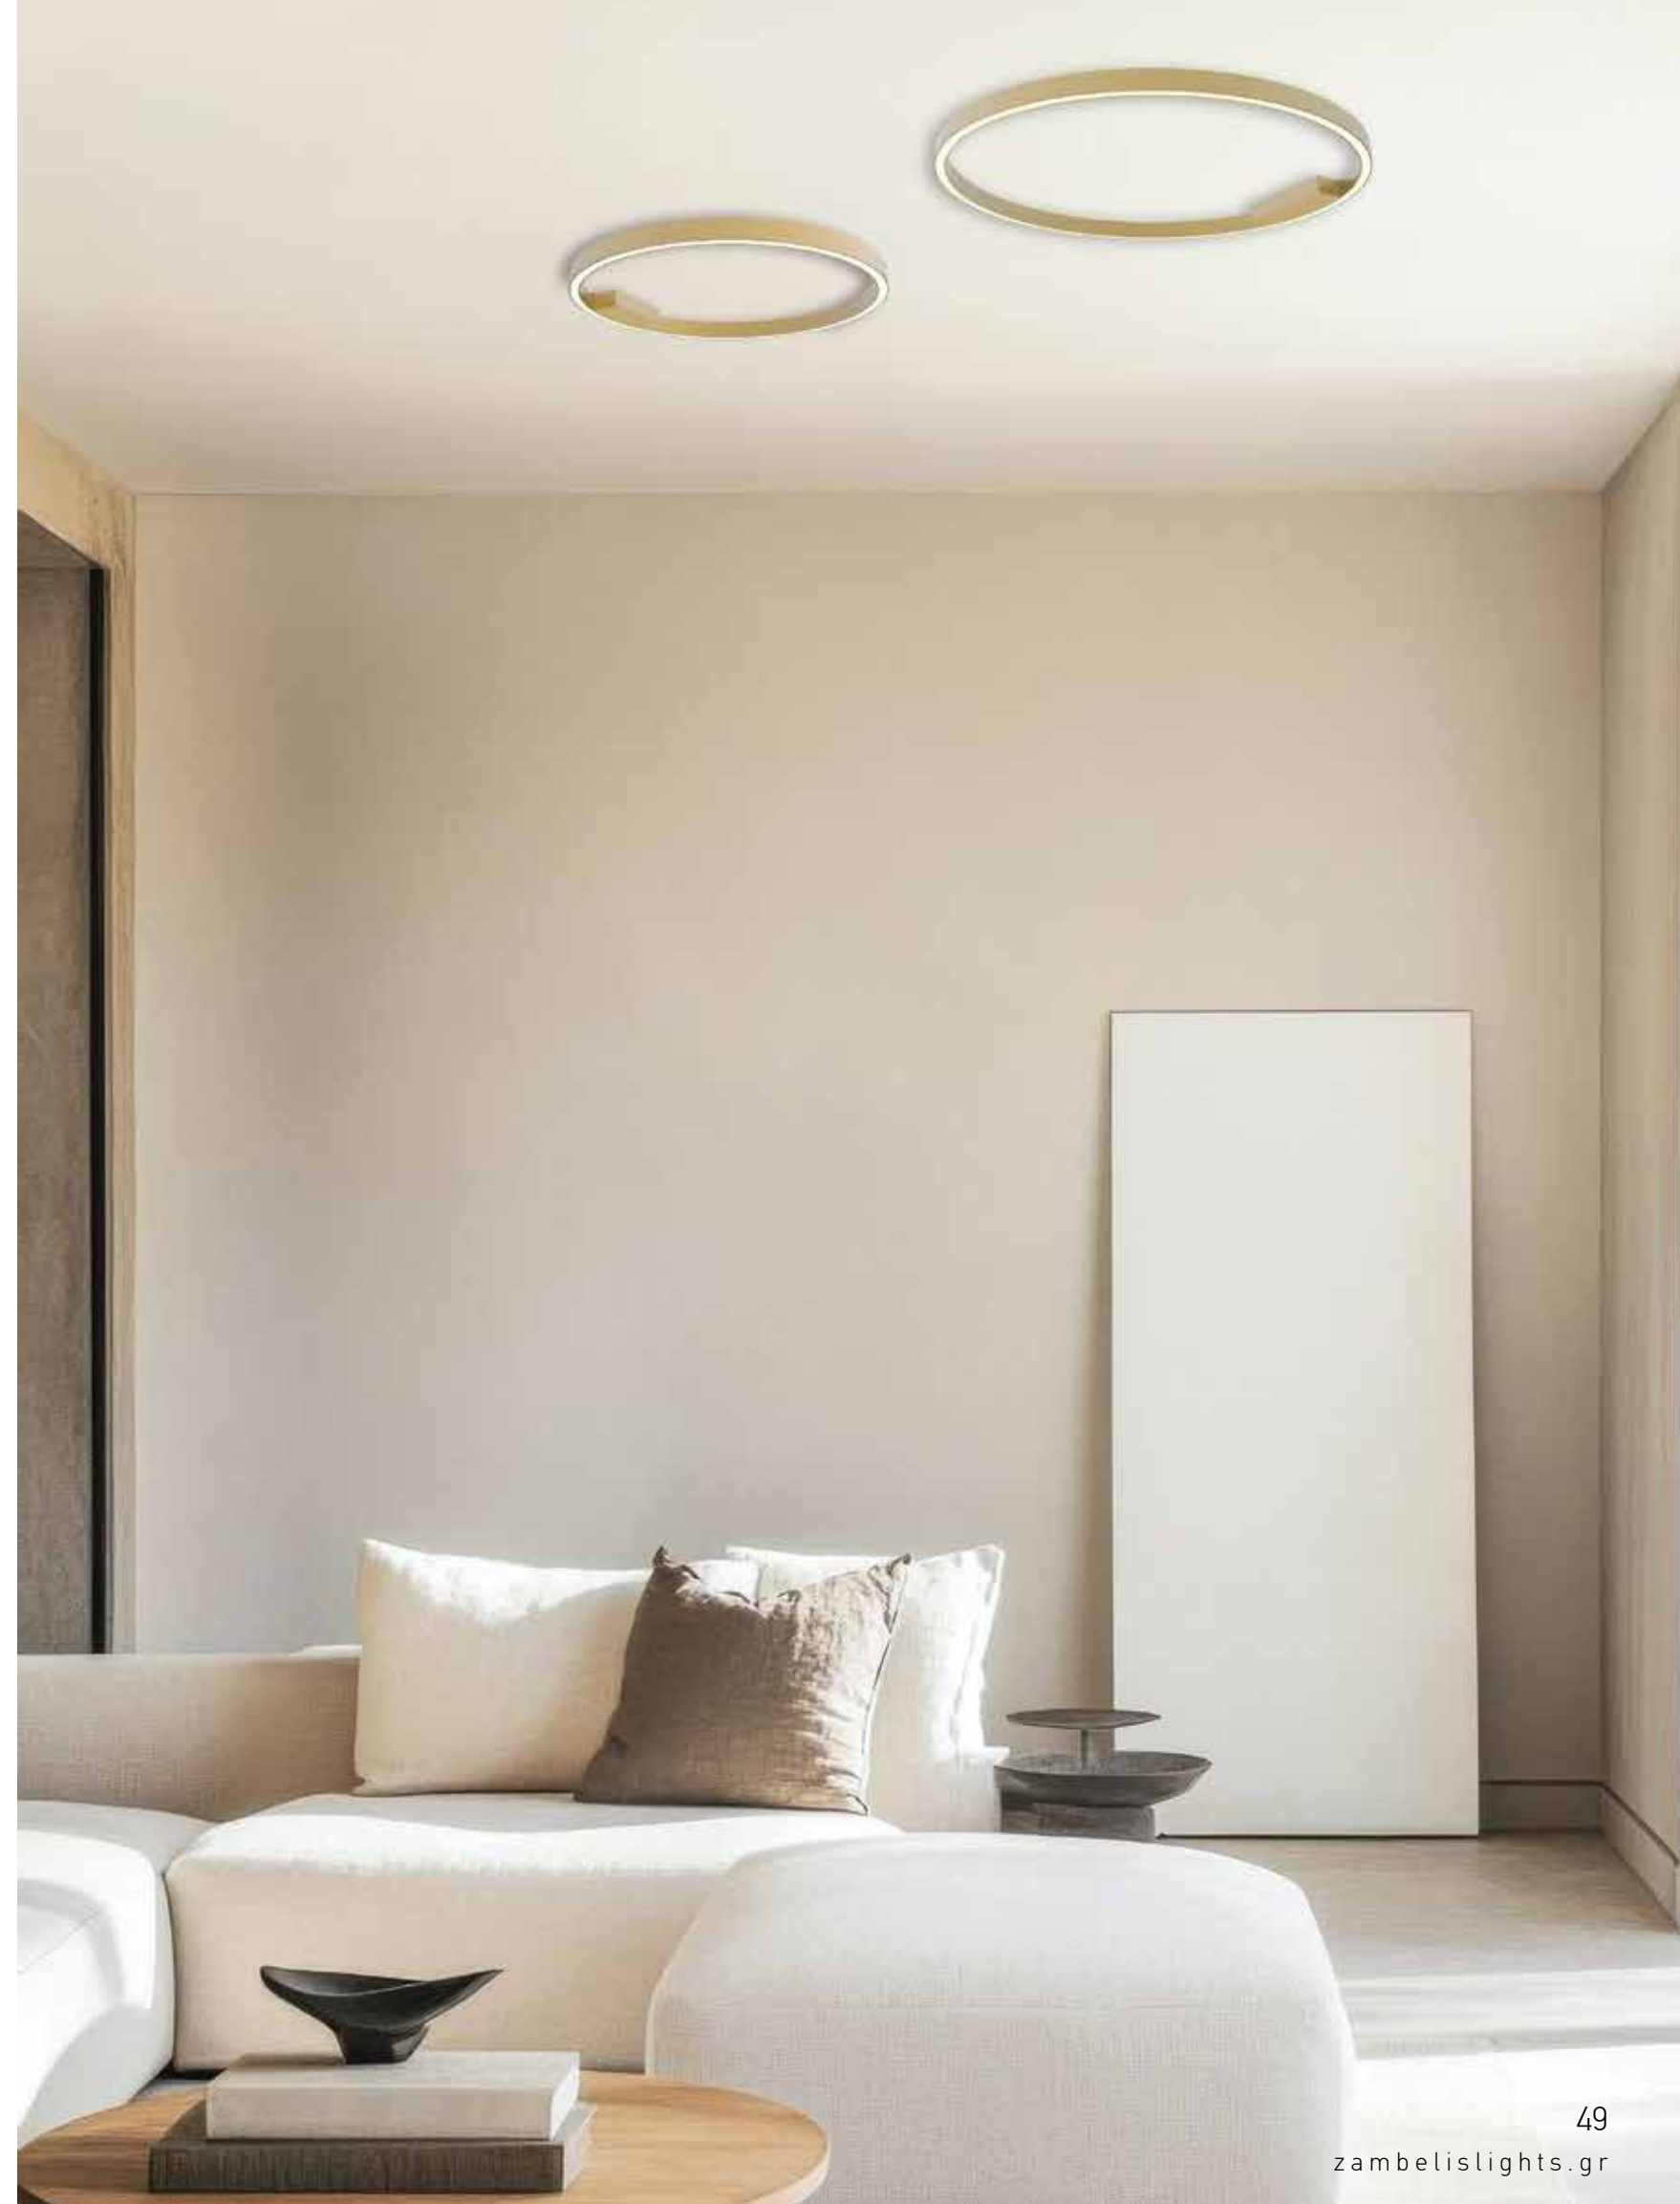

Power 37W
Input 220-240V, 50/60Hz
Color Temperature 3000K
Lumen 2034Lm
Cri 80
Dimensions Ø: 60cm H: 3.6cm
Dimmable Triac ☐
Material Aluminium - Acrylic
Special Feature Profile 2.5x3.6cm
Color Gold Matt / **Code 23024**

Power 50W
Input 220-240V, 50/60Hz
Color Temperature 3000K
Lumen 2956Lm
Cri 80
Dimensions Ø: 80cm H: 3.6cm
Dimmable Triac ☐
Material Aluminium - Acrylic
Special Feature Profile 2.5x3.6cm
Color Gold Matt / **Code 23026**