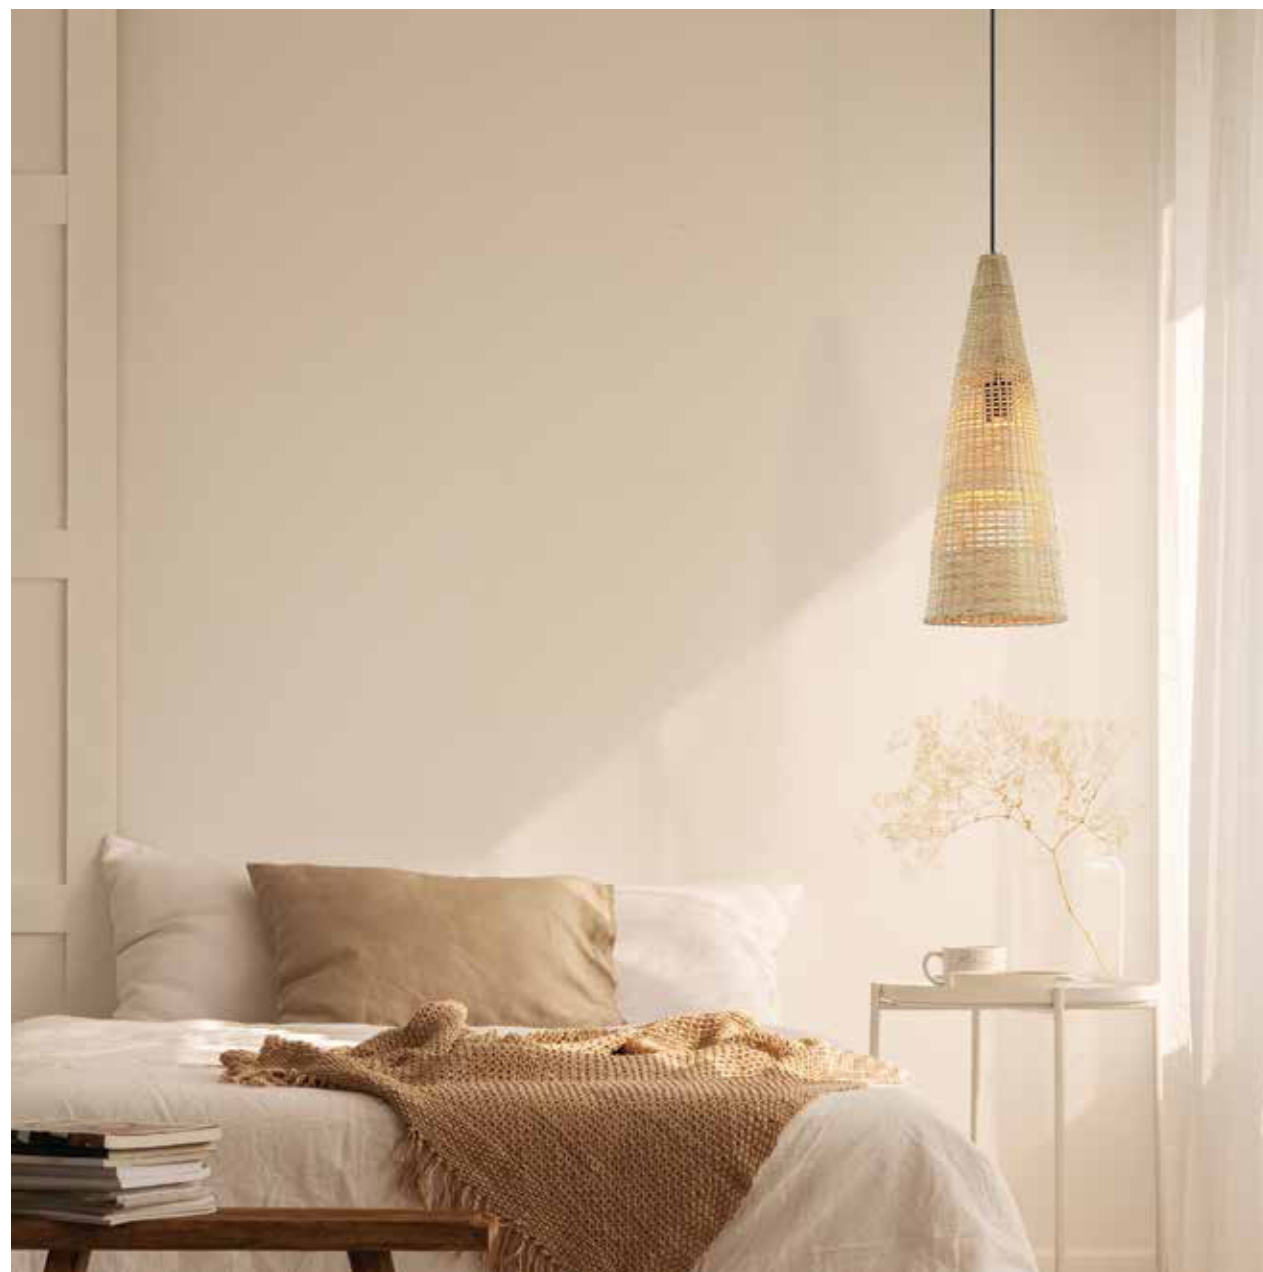

Bulb 1x E27
Power 40W MAX
Input 220-240V, 50/60Hz
Dimensions Ø: 40cm H: 40cm
Base Ø: 10cm H: 2cm
Material Metal - Paper Rope
Special Feature 200cm Cable Adjustable
Color Natural-Black Matt / **Code 20236**