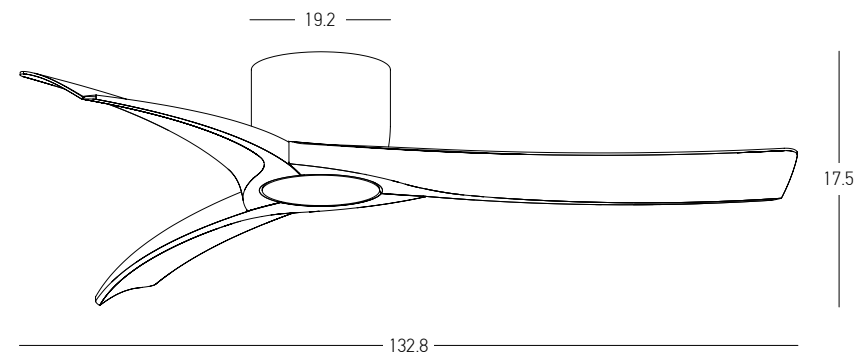

LED Light Source	Without Light
Input	220-240V, 50/60Hz
dB	20
Dimensions	52.3" Ø: 132.8cm H: 17.5cm
Air Flow	188m³ min
Night Mode	Time Setting 1h / 4h / 8h
Material	Metal - ABS
Special Feature	Summer & Winter Function Remote Control & Wall Switch Included
Motor Feature	DC Motor 31W 6 Speeds
Color	Black Matt / Code 25395
Color	White Matt / Code 25396