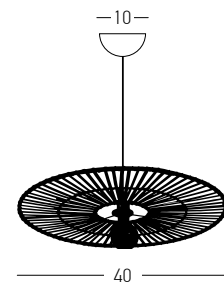

Bulb 1x E27
Power 40W MAX
Input 220-240V, 50/60Hz
Dimensions Ø: 40cm H: 1.5cm
Base Ø: 10cm H: 5cm
Material Metal - Bamboo
Special Feature 150cm Cable Adjustable
Color Natural-White / **Code 19107**