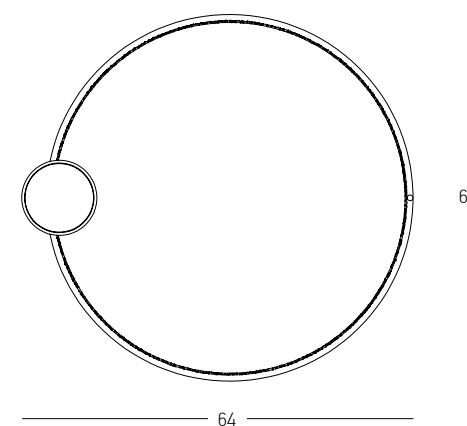

Power	24W
Input	220-240V, 50/60Hz
Color Temperature	3000K
Lumen	1418Lm
Cri	80
Dimensions	L: 60cm W: 64cm H: 6cm
Base	Ø: 12cm H: 6cm
Dimmable Triac	☉
Material	Aluminium - Silicon
Special Feature	Profile 1.5x2cm
Color	Black Matt-Gold Matt Ring / Code 23096
Color	Gold Matt-Black Matt Ring / Code 23098

Power	32W
Input	220-240V, 50/60Hz
Color Temperature	3000K
Lumen	1895Lm
Cri	80
Dimensions	L: 84cm W: 80cm H: 6cm
Base	Ø: 12cm H: 6cm
Dimmable Triac	☉
Material	Aluminium - Silicon
Special Feature	Profile 1.5x2cm
Color	Black Matt-Gold Matt Ring / Code 23097
Color	Gold Matt-Black Matt Ring / Code 23099