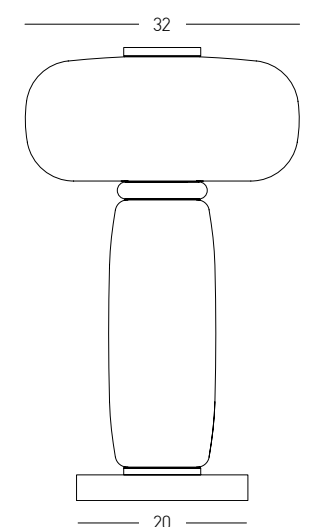

Power	23W
Input	220-240V, 50/60Hz
Color Temperature	3000K
Lumen	2461Lm
Cri	80
Dimensions	Ø: 32cm H: 53cm
Base	Ø: 20cm H: 3cm
Non Dimmable	☒
Material	Metal - Smoked Glass - Opal Glass
Special Feature	150cm Cable Available
Color	Black Matt / Code 23085