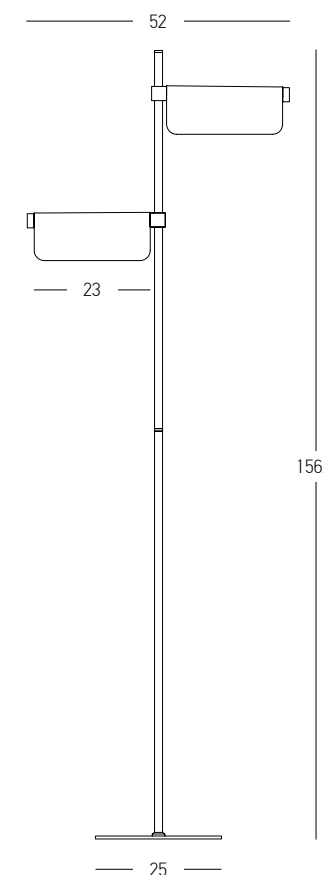

Power	12W
Input	220-240V, 50/60Hz
Color Temperature	3000K
Lumen	810Lm
Cri	80
Dimensions	L: 52cm W: 25cm H: 156.5cm
Base	Ø: 25cm H: 0.5cm
Dimmable	☉
Material	Metal - Aluminium - Acrylic
Special Feature	120cm Cable Available Movable Light Deflectors 3 Step Dimming
Color	Brushed Gold / Code 25194