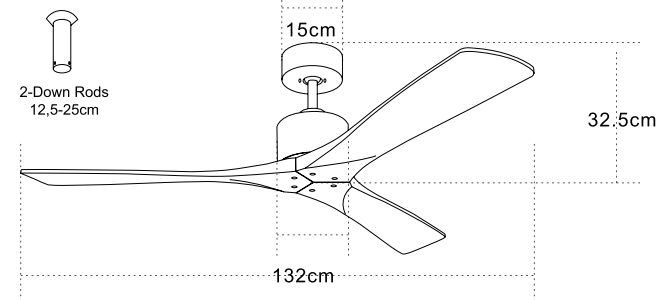

LED Light Source	Without Light
Input	220-240V, 50/60Hz
dB	23
Dimensions	52" Ø: 132cm H: 32.5-45cm
Air Flow	145.3m³ min
Night Mode	Time Setting 1h / 2h / 4h / 8h
Material	Metal - Wood
Special Feature	2 Down Rods 12.5-25cm Summer Function
Motor Feature	AC Motor 62W 3 Speeds
Color	Brown-Cherry Wood Blades / Code 19143
Color	Black Matt-Cherry Wood Blades / Code 19143-B
Color	Chrome Matt-Natural Wood Blades / Code 19142