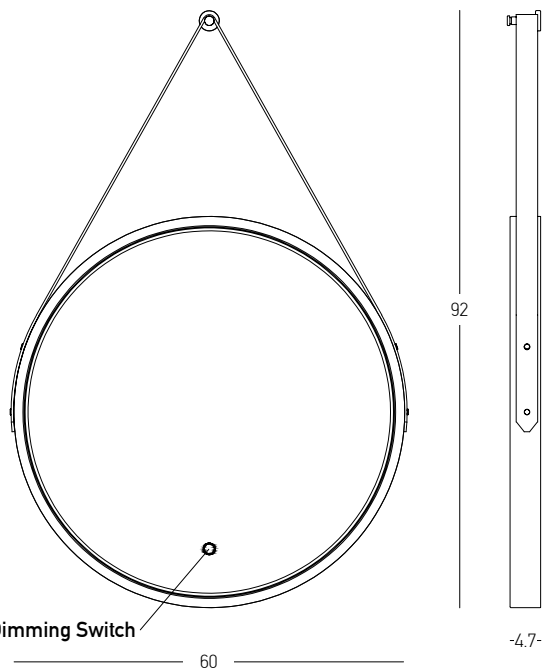

Power 15W
Input 220-240V, 50/60Hz
Color Temperature 3000K, 4000K
Lumen 1012Lm, 1210Lm
Cri 80
Dimensions Ø: 60cm L: 4.7cm H: 92cm
Dimmable ☉
Material Mirror - Aluminium Frame - Belt
Special Feature Touch Dimming Switch
Power-Off Memory Function
IP44
Color Mirrored-Black Matt / **Code 25387**