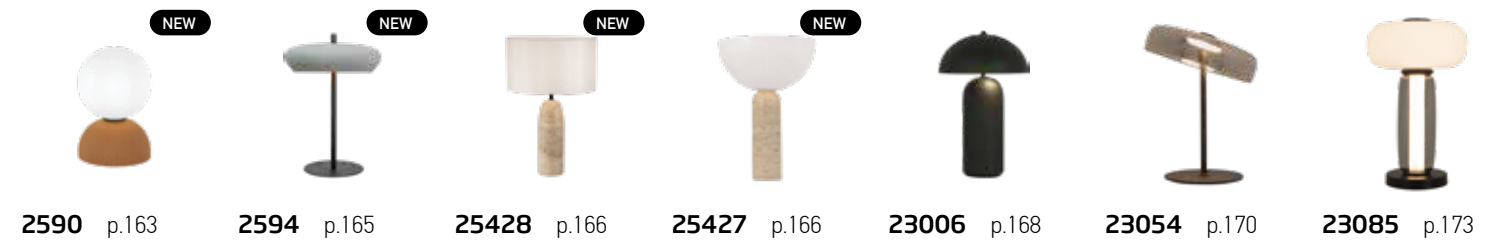

Centralized Ambient Illumination  
Stylish shapes bring calm and comfort.

01. CEILING

Power 26W  
 Input 220-240V, 50/60Hz  
 Color Temperature 3000K  
 Lumen 1500Lm  
 Cri 90  
 Dimensions Ø: 40cm H: 14.3cm  
 Base L: 18cm W: 6cm H: 4cm  
 Dimmable Triac   
 Material Metal - Aluminium - Acrylic  
 Special Feature Profile 1.5x1.5cm  
 Color Sandy Black / **Code 2561**  
 Color Brass / **Code 2564**