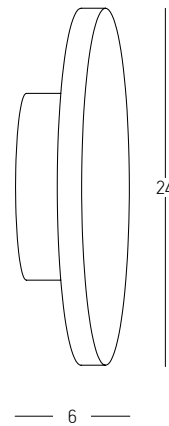

Power 10W
Input 220-240V, 50/60Hz
Color Temperature 3000K
Lumen 700Lm
Cri 80
Dimensions Ø: 24cm L: 6cm
Non Dimmable ☒
Material Metal - Acrylic
Color Brushed Brass / **Code 20350**