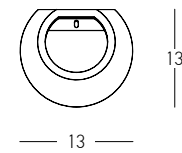

Bulb 1x G9
Power MAX 25W
Input 220-240V, 50/60Hz
Dimensions L: 13cm W: 13cm H: 15cm
Material Concrete
Special Feature Up-Down Lighting
Color Concrete / **Code 180021**