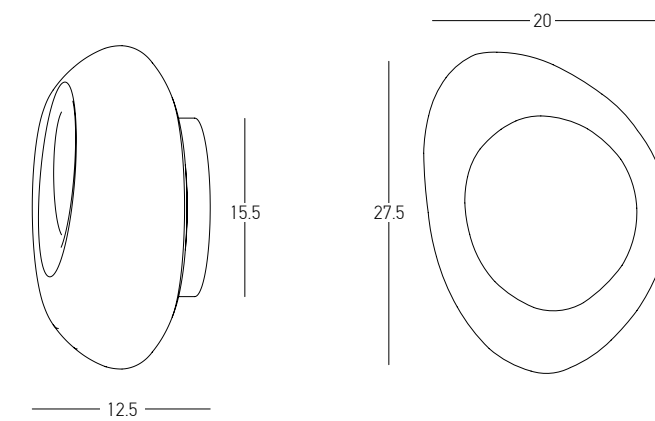

Bulb	1x E14 LED
Power	8W MAX
Input	220-240V, 50/60Hz
Dimensions	L: 12.5cm W: 20cm H: 27.5cm
Base	Ø: 15.5cm L: 2.5cm
Material	Metal - Glass
Color	Sandy Black-Gold / Code 22047
Color	Sandy Black-Chrome / Code 22048