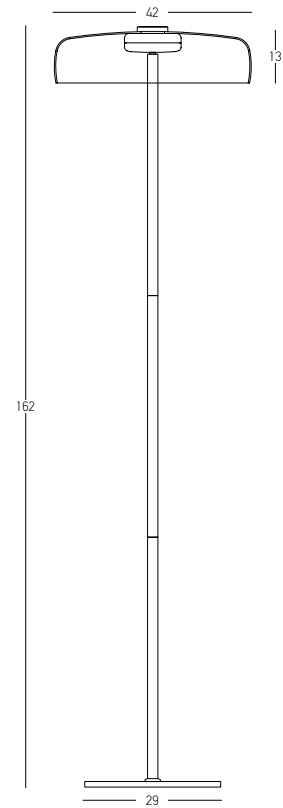

Warm Glow - Flexible Placement  
Create cozy corners with floor and  
table lights.

03. FLOOR & TABLE

Bulb	1x G9 LED
Power	9W MAX
Dimensions	Ø: 12cm H: 18.8cm
Base	Ø: 12cm H: 6cm
Opal Glass	Ø: 12cm
Material	Metal - Clay - Opal Glass
Special Feature	150cm Black Cable Available
Color	Olive Green-Black / <b>Code 2589</b>
Color	Terracotta-Black / <b>Code 2590</b>

Bulb 1x E27  
 Power 40W MAX  
 Input 220-240V, 50/60Hz  
 Dimensions Ø: 35cm H: 55cm  
 Shade Ø: 35cm H: 22cm  
 Material Stone - Fabric Shade  
 Special Feature 150cm Black Cable Available  
 Color Natural Stone-White Shade / **Code 25428**

Bulb 1x E27  
 Power 40W MAX  
 Input 220-240V, 50/60Hz  
 Dimensions Ø: 30cm H: 41.8cm  
 Shade Ø: 30cm H: 14.8cm  
 Material Stone - Acrylic  
 Special Feature 150cm Transparent Cable Available  
 Color Natural Stone-Opal / **Code 25427**

Bulb 2x E27  
 Power 40W MAX  
 Input 220-240V, 50/60Hz  
 Dimensions Ø: 29.5cm H: 48cm  
 Shade Ø: 29.5cm H: 13cm  
 Material Metal - Ceramic  
 Special Feature 150cm Cable Available  
 Movable Shade  
 Color Black / **Code 23006**  
 Color Beige / **Code 23007**