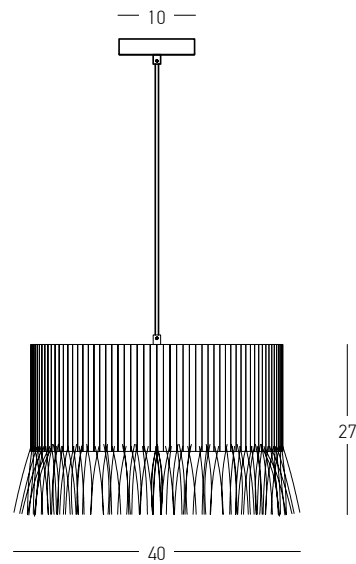

Bulb 1x E27
Power 40W MAX
Input 220-240V, 50/60Hz
Dimensions Ø: 40cm L: 27cm
Base Ø: 10cm H: 2.5cm
Material Metal - Paper Rope
Special Features 200cm Gold Fabric Cable Adjustable
Color Natural Rope-Brown Beige / **Code 25334**