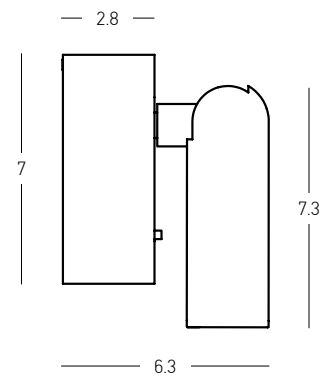

Power	3W
Input	220-240V, 50/60Hz
Color Temperature	3000K
Lumen	140Lm
Cri	95
Dimensions	L: 6.3cm W: 7cm H: 8.5cm
Base	Ø: 7cm L: 2.8cm
Non Dimmable	☒
Switch	On/Off
Material	Metal - Aluminium
Special Feature	Microprismatic Diffuser Stick Ø: 2.5cm H: 7.3cm
Color	Sandy White / Code 25284