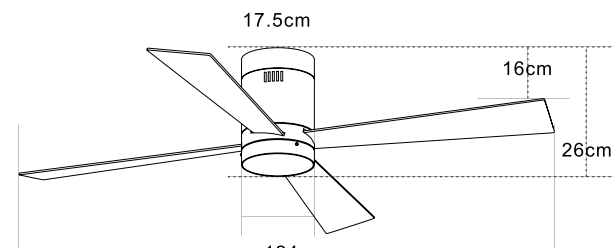

LED Light Source 15W
Input 220-240V, 50/60Hz
Color Temperature 3000K, 4000K, 6000K
Lumen 1500Lm
Cri 80
dB 25
Dimensions 49" Ø: 124cm H: 26cm
Air Flow 168m³ min
Night Mode Time Setting 1h / 2h / 4h / 8h
Material Metal - Polycarbonate - Plywood (MDF)
Special Feature Summer Function
Motor Feature AC Motor 55W
3 Speeds
Color Double Face White Matt-Maple Wood Blades
White Matt-White Blades / **Code 19137**