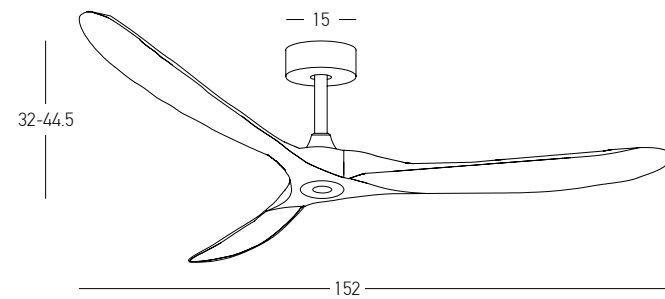

LED Light Source	Without Light
Input	220-240V, 50/60Hz
dB	20
Dimensions	60" Ø: 152cm H: 32-44.5cm
Air Flow	211.7m³ min
Night Mode	Time Setting 2h / 4h / 8h
Material	Metal - Wood
Special Feature	2 Down Rods 12.5-25cm Summer & Winter Function Possibility of Installation on a Sloping Roof - 20° Remote Control & Wall Switch Included
Motor Feature	DC Motor 55W 5 Speeds
Color	Black Matt-Solid Wood Blades / Code 20259