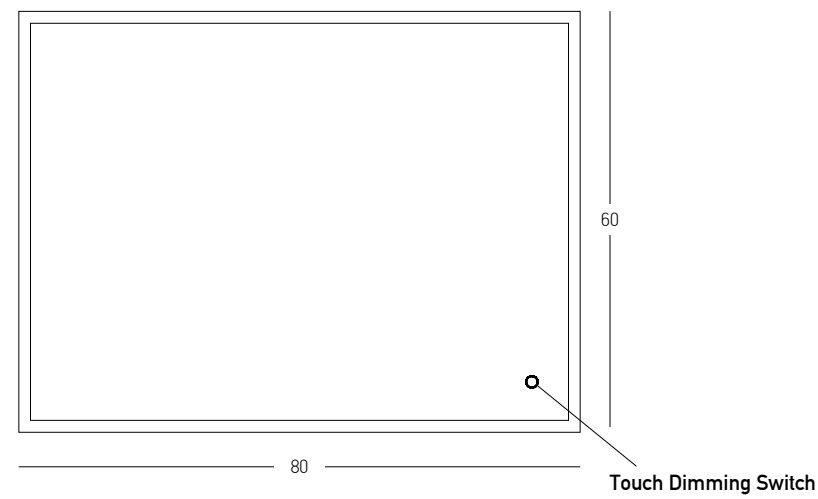

Power	23W
Input	220-240V, 50/60Hz
Color Temperature	3000K, 4000K
Lumen	2085Lm, 2210Lm
Cri	80
Dimensions	L: 5.5cm W: 80cm H: 60cm
Dimmable	☉
Material	Mirror - Aluminium Frame
Special Feature	Touch Dimming Switch Power-Off Memory Function Horizontal and Vertical Installation IP44
Color	Mirrored-Anodized Gold / Code 25393