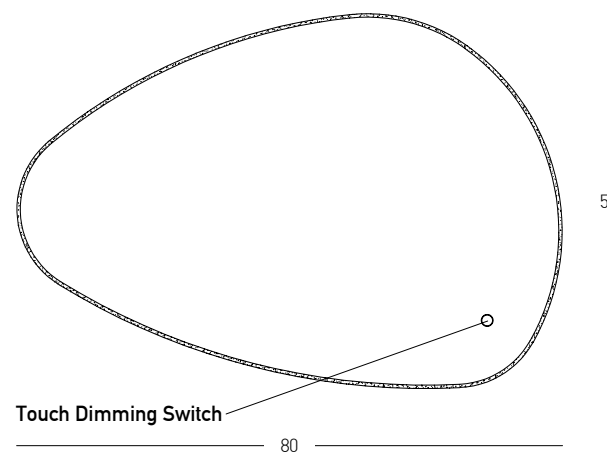

Power	18W
Input	220-240V, 50/60Hz
Color Temperature	3000K, 4000K
Lumen	1585Lm, 1740Lm
Cri	80
Dimensions	L: 3cm W: 80cm H: 55cm
Dimmable	☉
Material	Mirror - Aluminium
Special Feature	Touch Dimming Switch Frameless Power-Off Memory Function Horizontal and Vertical Installation Frosted Lighting Edge IP44
Color	Mirrored / Code 25385