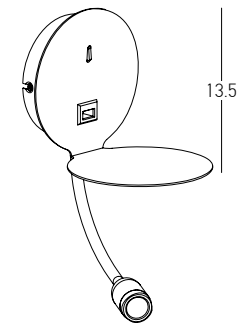

Power 3W
Input 220-240V, 50/60Hz
Color Temperature 3000K
Lumen 255Lm
Cri 80
Dimensions Ø: 13cm L: 16.4cm H: 13.5cm
Non Dimmable ☒
Switch On/Off
Material Metal - Aluminium
Special Feature USB Charger
Flex 19cm
Stick Ø: 3cm H: 5cm
Color White Matt / **Code H58**