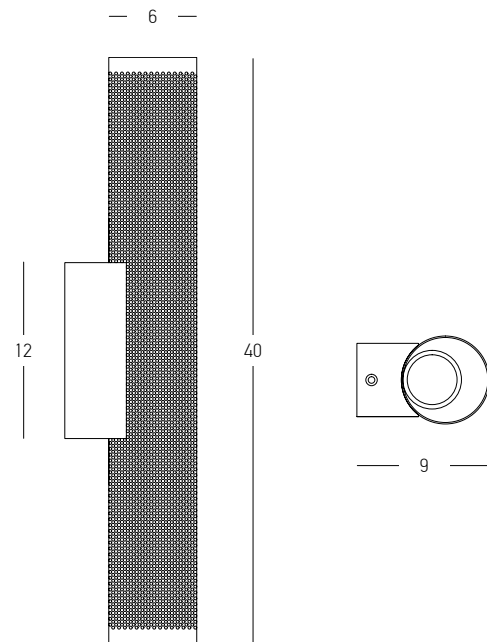

Power 11W
Input 220-240V, 50/60Hz
Color Temperature 3000K
Lumen 576Lm
Cri 80
Dimensions Ø: 6cm L: 9cm H: 40cm
Base L: 3cm W: 4cm H: 12cm
Non Dimmable ☒
Material Stainless Steel - Acrylic
Color Brass-Black Matt / **Code 23041**