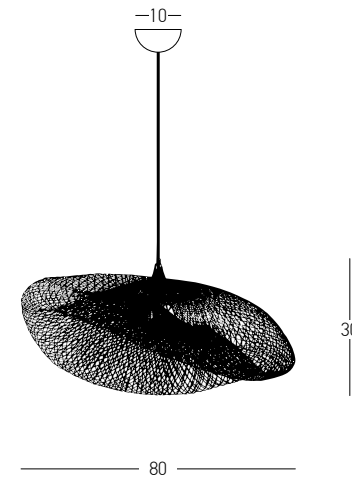

Bulb 1x E27
Power 40W MAX
Input 220-240V, 50/60Hz
Dimensions L: 80cm W: 60cm H: 30cm
Base Ø: 10cm H: 5cm
Material Metal - Bamboo
Special Feature 200cm Cable Adjustable
Color Natural / **Code 19103**
Color Black / **Code 19108**