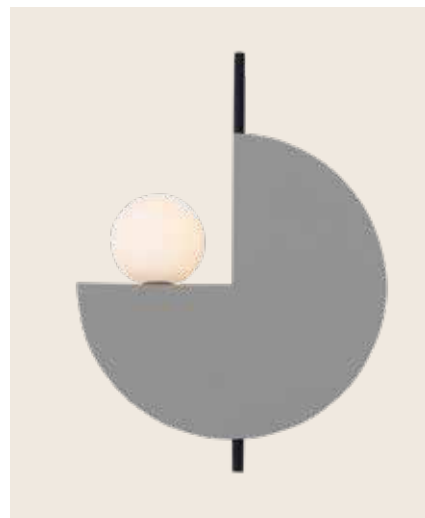

Bulb 1x G9 LED
Power 7W MAX
Input 220-240V, 50/60Hz
Dimensions L: 8cm W: 26cm H: 36cm
Material Metal - Opal Glass
Special Feature Opal Glass Ø: 8cm
Color Sandy Olive Green-Painted Gold / **Code 22203**
Color Terracotta-Painted Gold / **Code 22204**
Color Elephant Grey-Sandy Black / **Code 22205**