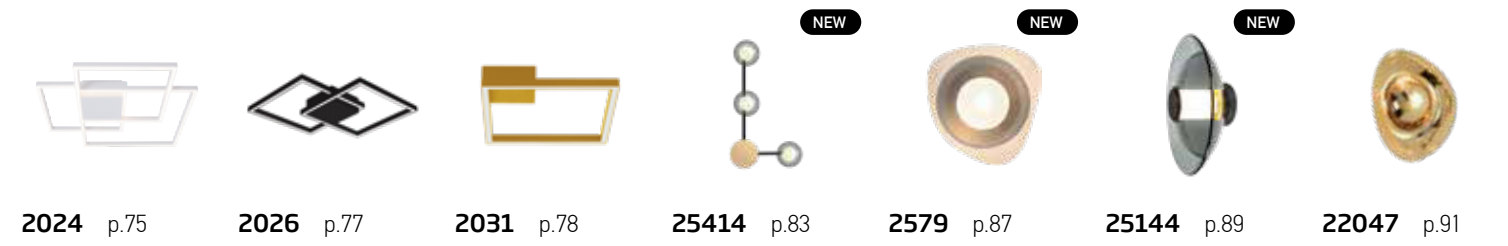

Centralized Ambient Illumination  
Stylish shapes bring calm and comfort.

01. CEILING

Power 26W  
 Input 220-240V, 50/60Hz  
 Color Temperature 3000K  
 Lumen 1500Lm  
 Cri 90  
 Dimensions Ø: 40cm H: 14.3cm  
 Base L: 18cm W: 6cm H: 4cm  
 Dimmable Triac   
 Material Metal - Aluminium - Acrylic  
 Special Feature Profile 1.5x1.5cm  
 Color Sandy Black / **Code 2561**  
 Color Brass / **Code 2564**