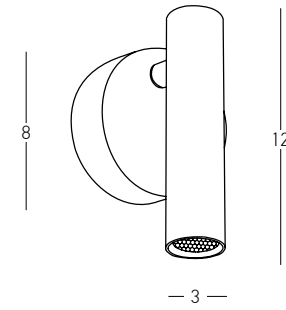

Power	3W
Input	220-240V, 50/60Hz
Color Temperature	3000K
Lumen	240Lm
Cri	80
Dimensions	Ø: 8cm L: 7-15cm H: 12cm
Base	Ø: 8cm H: 3cm
Non Dimmable	☒
Switch	On/Off
Material	Metal - Aluminium
Special Feature	Stick Ø: 3cm H: 12cm
Color	Black Matt / Code H48-B
Color	Gold / Code H48-G

Power	2.5W
Input	220-240V, 50/60Hz
Color Temperature	3000K
Lumen	140Lm
Cri	80
Dimensions	L: 12cm W: 8cm H: 20cm
Non Dimmable	☒
Switch	On/Off Push
Material	Metal - Aluminium
Special Feature	USB Charger
Color	Black Matt-Brass / Code 23038