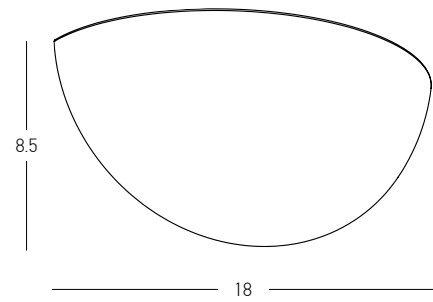

Power 6W
Input 220-240V, 50/60Hz
Color Temperature 3000K, 4000K
Lumen 536Lm, 597Lm
Cri 80
Dimensions L: 8cm W: 18cm H: 8.5cm
Non Dimmable ☒
Material Gypsum
Color Pure White / **Code 25381**