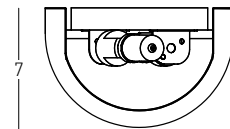

Bulb 2x G9
Power 25W MAX
Input 220-240V, 50/60Hz
Dimensions L: 7cm W: 11cm H: 18cm
Material Gypsum
Special Feature Up-Down Lighting
Color Pure White / **Code 25383**

Bulb 2x G9
Power 25W MAX
Input 220-240V, 50/60Hz
Dimensions L: 7cm W: 11cm H: 18cm
Material Concrete
Special Feature Up-Down Lighting
Color Concrete / **Code 25384**