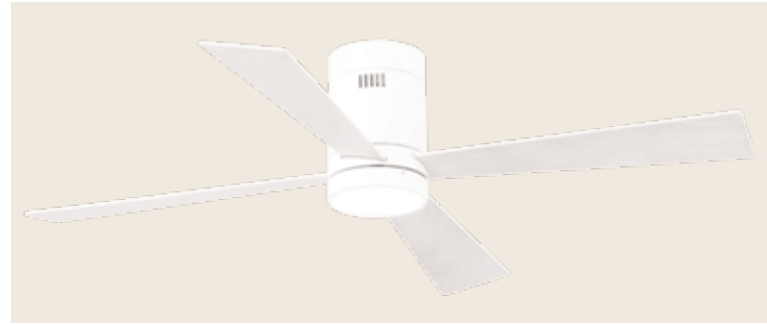

LED Light Source 15W
Input 220-240V, 50/60Hz
Color Temperature 3000K, 4000K, 6000K
Lumen 1500Lm
Cri 80
dB 25
Dimensions 49" Ø: 124cm H: 26cm
Air Flow 168m³ min
Night Mode Time Setting 1h / 2h / 4h / 8h
Material Metal - Polycarbonate - Plywood (MDF)
Special Feature Summer Function
Motor Feature AC Motor 55W
3 Speeds
Color Double Face White Matt-Maple Wood Blades
White Matt-White Blades / **Code 19137**