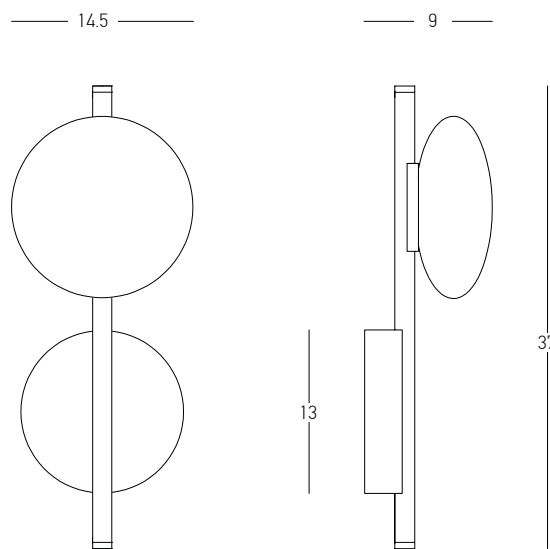

Bulb	1x G9 LED
Power	7W MAX
Input	220-240V, 50/60Hz
Dimensions	Ø: 21cm L: 12cm
Material	Metal - Opal Glass
Special Feature	Opal Glass Ø: 8cm
Color	Gold Matt / Code 23137

Power	7W
Input	220-240V, 50/60Hz
Color Temperature	3000K
Lumen	600Lm
Cri	90
Dimensions	L: 9cm W: 14.5cm H: 37cm
Base	Ø: 13cm H: 3cm
Opal Glass	Ø: 14.5cm L: 5.5cm
Non Dimmable	☒
Material	Metal - Opal Glass
Color	Gold Matt / Code 22061