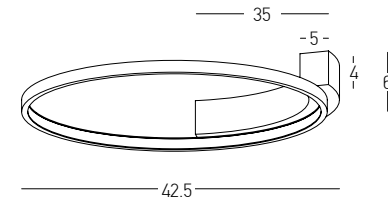

Power 31W
Input 220-240V, 50/60Hz
Color Temperature 3000K
Lumen 1766Lm
Cri 90
Dimensions Ø: 42.5cm H: 6cm
Base L: 35cm W: 5cm H: 4cm
Non Dimmable ☒
Material Metal - Aluminium - Silicon
Color Sandy White / **Code 2075**