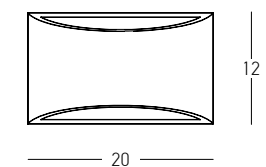

Bulb 1x G9
Power 25W MAX
Input 220-240V, 50/60Hz
Dimensions L: 8.5cm W: 20cm H: 12cm
Material Gypsum
Special Feature Up-Down Lighting
Color Pure White / **Code 180025**