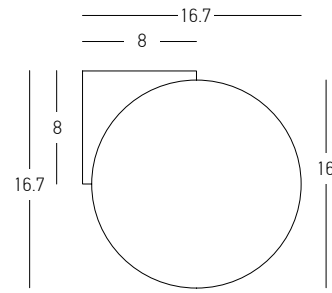

Bulb 1x G9 LED
Power 7W MAX
Input 220-240V, 50/60Hz
Dimensions L: 16.7cm W: 16cm H: 16.7cm
Base L: 8cm W: 3cm H: 8cm
Material Aluminium - Opal Glass
Special Feature IP 44
Color Brushed Brass / **Code 20149**