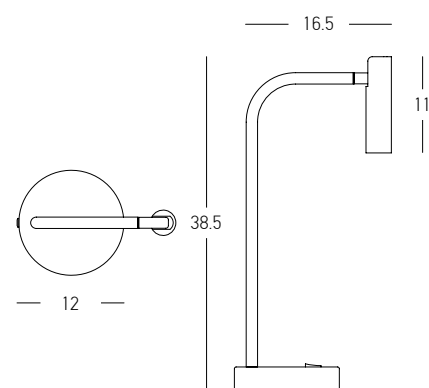

Power 2.5W
Input 220-240V, 50/60Hz
Color Temperature 3000K
Lumen 178Lm
Cri 80
Dimensions Ø: 12cm H: 38.5cm
Base Ø: 12cm H: 2.5cm
Spot Dimension Ø: 3cm L: 11cm
Non Dimmable ☒
Switch On/Off
Material Metal - Aluminium
Special Feature Movable Spot
Color Black Matt / **Code 23036**
Color Gold Matt / **Code 23037**