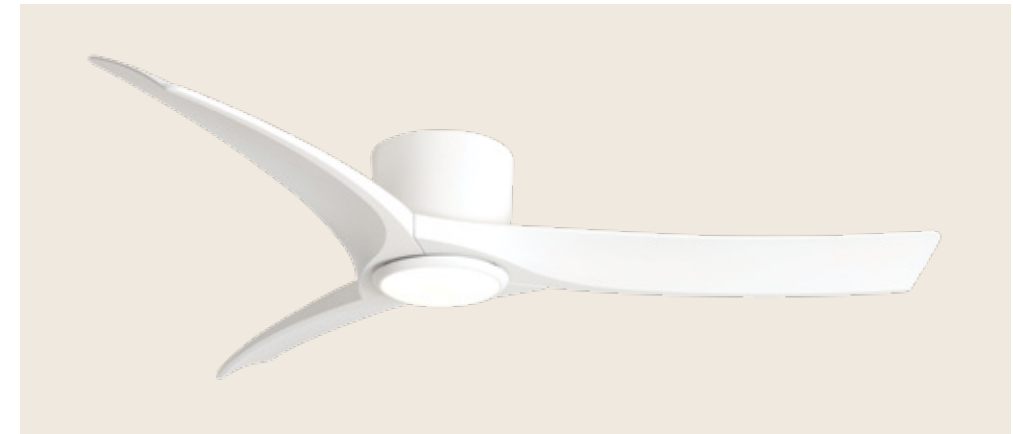

Smart Flow - Smart Glow  
Elevate your comfort with  
design-driven functionality.

05. FAN

LED Light Source	Without Light
Input	220-240V, 50/60Hz
dB	20
Dimensions	52.3" Ø: 132.8cm H: 17.5cm
Air Flow	188m <sup>3</sup> min
Night Mode	Time Setting 1h / 4h / 8h
Material	Metal - ABS
Special Feature	Summer & Winter Function Remote Control & Wall Switch Included
Motor Feature	DC Motor 31W 6 Speeds
Color	Black Matt / <b>Code 25395</b>
Color	White Matt / <b>Code 25396</b>