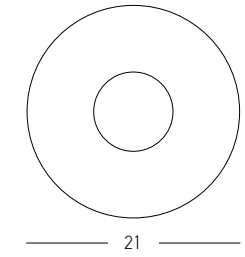

Bulb	1x G9 LED
Power	7W MAX
Input	220-240V, 50/60Hz
Dimensions	Ø: 21cm L: 12cm
Material	Metal - Opal Glass
Special Feature	Opal Glass Ø: 8cm
Color	Gold Matt / Code 23137