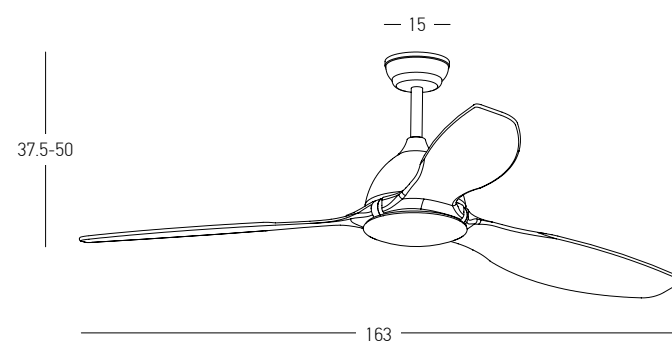

LED Light Source Without Light
Input 220-240V, 50/60Hz
dB 23
Dimensions 64" Ø: 163cm H: 37.5-50cm
Air Flow 178m³ min
Night Mode Time Setting 1h / 2h / 4h / 8h
Material Metal - ABS
Special Feature 2 Down Rods 12.5-25cm
Summer Function
Possibility of Installation on a Sloping Roof - 20°
Motor Feature AC Motor 70W
3 Speeds
Color Black Matt / **Code 20258**