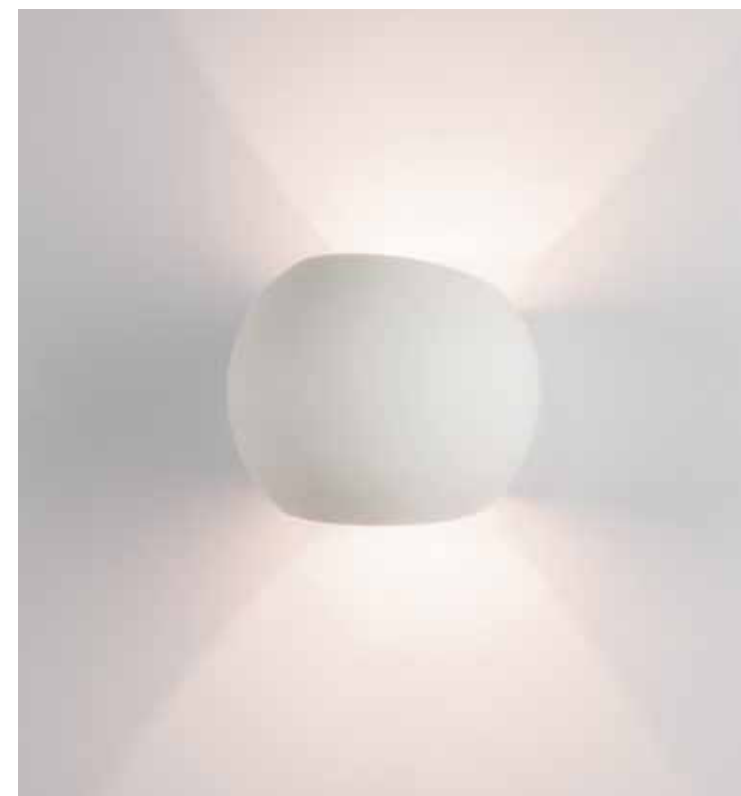

Bulb 1x G9
Power 25W MAX
Input 220-240V, 50/60Hz
Dimensions L: 8.5cm W: 20cm H: 12cm
Material Gypsum
Special Feature Up-Down Lighting
Color Pure White / **Code 180025**