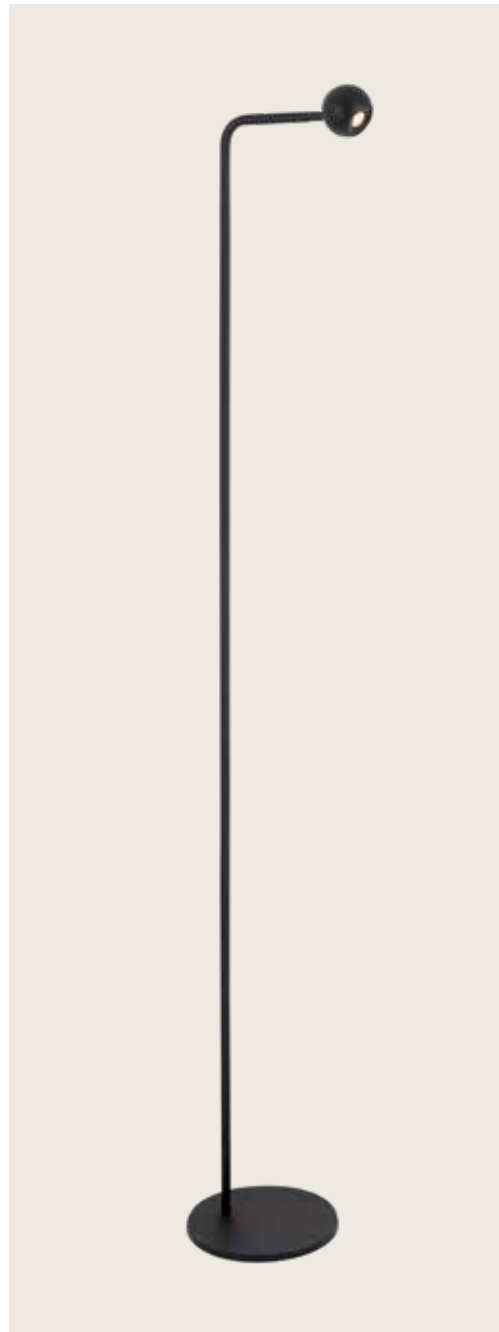

Power 5W
Input 220-240V, 50/60Hz
Color Temperature 3000K
Lumen 400Lm
Cri 80
Dimensions Ø: 21cm H: 155cm
Base Ø: 21cm H: 1cm
Non Dimmable ☒
Material Metal - Aluminium
Special Feature 150cm Cable Available
Lamp Ø: 6.5cm
Movable
Color Sandy Black / **Code 20109**