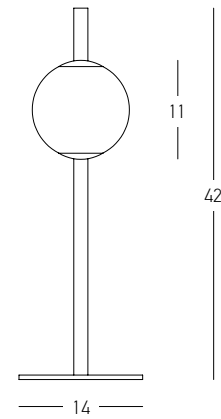

Power 6W
Input 220-240V, 50/60Hz
Color Temperature 3000K
Lumen 480Lm
Cri 80
Dimensions Ø: 11cm H: 42cm
Base Ø: 14cm H: 0.5cm
Non Dimmable ☒
Material Metal - Opal Glass
Special Feature 100cm Cable Available
Glass Ø: 11cm
Color Black Matt / **Code 20134**