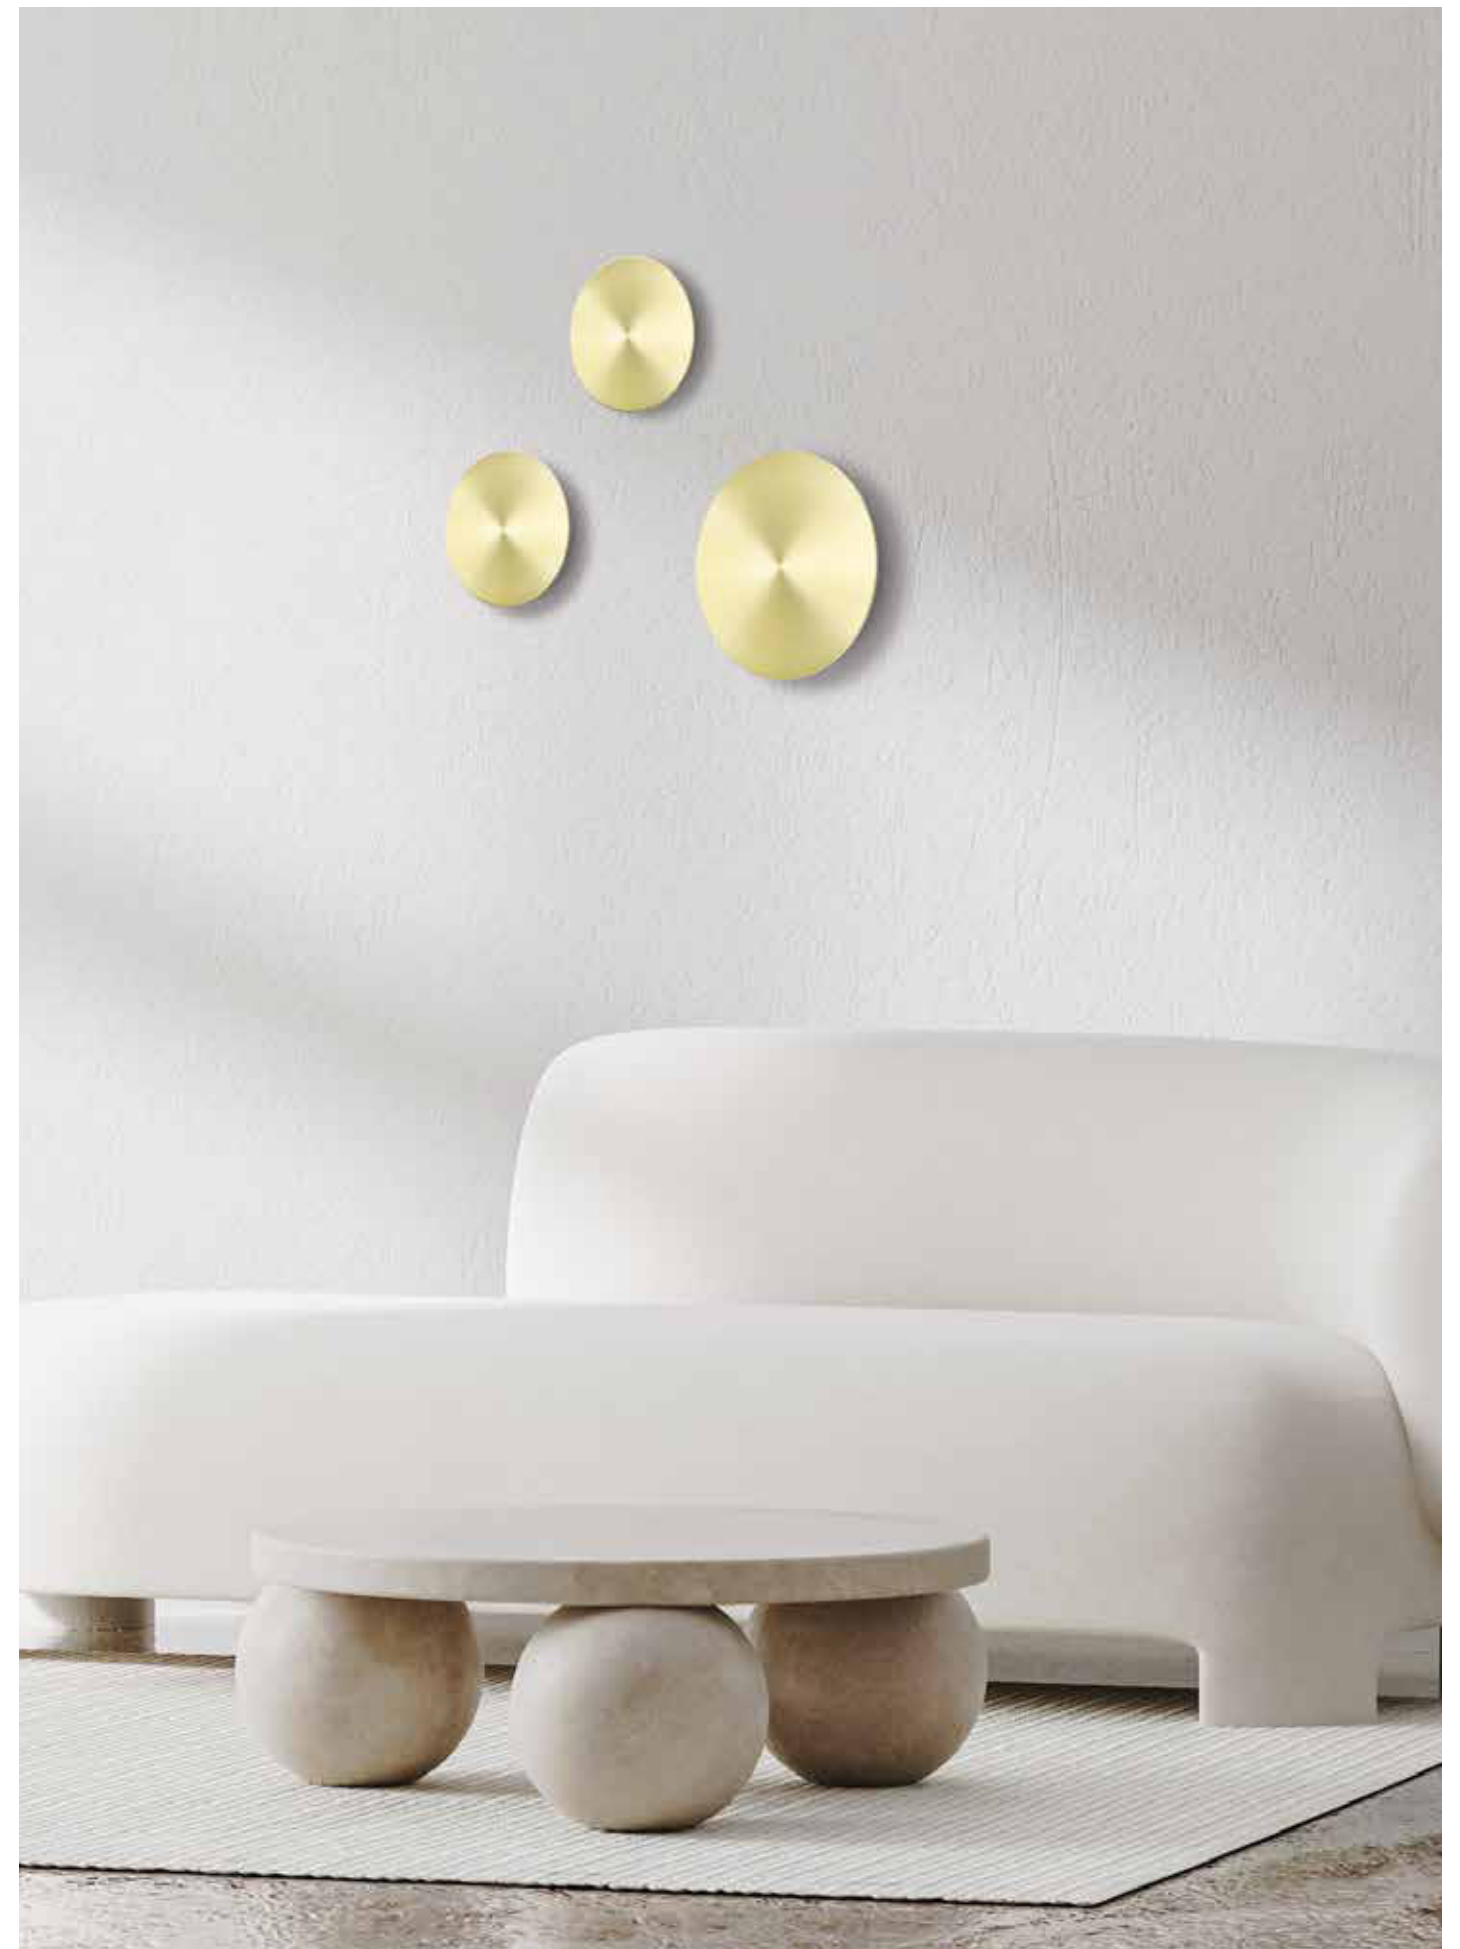

Power 10W
Input 220-240V, 50/60Hz
Color Temperature 3000K
Lumen 700Lm
Cri 80
Dimensions Ø: 24cm L: 6cm
Non Dimmable ☒
Material Metal - Acrylic
Color Brushed Brass / **Code 20350**