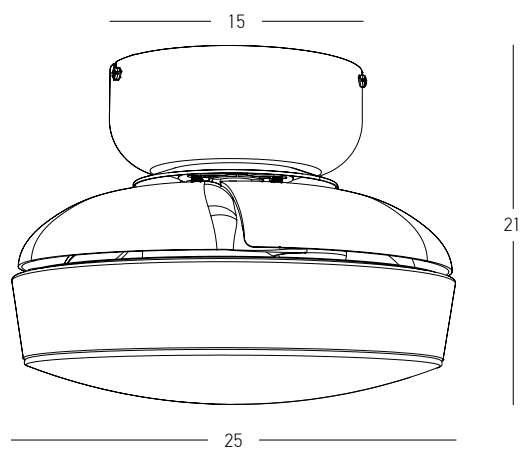

LED Light Source 20W
Input 220-240V, 50/60Hz
Color Temperature 3000K, 4000K, 6500K
Lumen 1900Lm
Cri 80
dB 19
Dimensions 22" Ø: 25cm(closed)-55cm(open) H: 21cm
Air Flow 123m³ min
Night Mode Time Setting 1h / 2h / 4h
Material Metal - Polycarbonate
Special Feature Summer & Winter Function
Remote Control & Wall Switch Included
Motor Feature DC Motor 32W
6 Speeds
Color Double Face White Matt-Transparent Blades / **Code 25329**