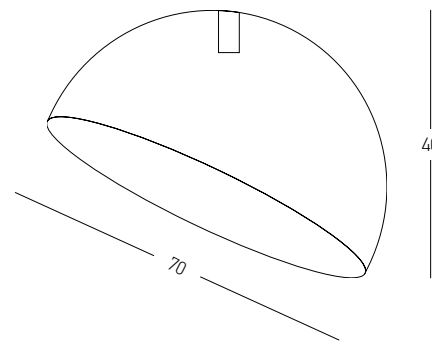

Bulb 1x E27
Power 40W MAX
Input 220-240V, 50/60Hz
Dimensions Ø: 50cm H: 30cm
Material Metal
Color Black Matt-Gold Leaf / **Code 23257**
Color White Matt-Gold Leaf / **Code 23258**

Bulb 1x E27
Power 40W MAX
Input 220-240V, 50/60Hz
Dimensions Ø: 70cm H: 40cm
Material Metal
Color Black Matt-Gold Leaf / **Code 23259**
Color White Matt-Gold Leaf / **Code 23260**