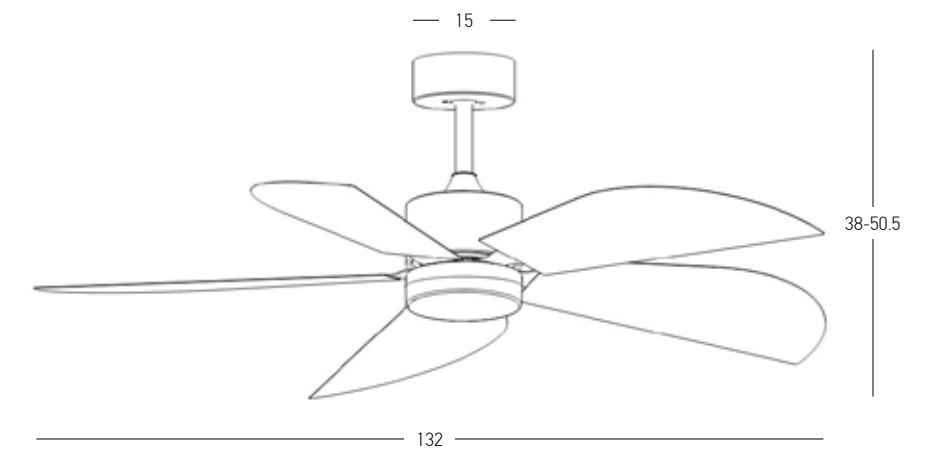

- LED Light Source 15W
- Input 220-240V, 50/60Hz
- Color Temperature 3000K, 4000K, 6500K
- Lumen 1500Lm
- Cri 80
- dB 23
- Dimensions 52" Ø: 132cm H: 38-50.5cm
- Air Flow 141.9m³ min
- Night Mode Time Setting 1h / 2h / 4h
- Material Metal - Polycarbonate - Bamboo
- Special Feature 2 Down Rods 12.5-25cm
  Summer & Winter Function
  Remote Control & Wall Switch Included
- Motor Feature DC Motor 45W
  6 Speeds
- Color Double Face Natural-White / **Code 25328**