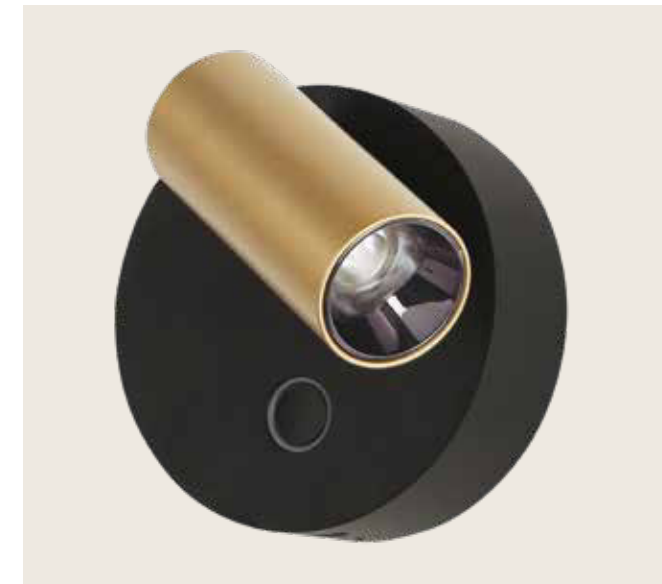

Power	3W
Input	220-240V, 50/60Hz
Color Temperature	3000K
Lumen	200Lm
Cri	95
Dimensions	Ø: 7.5cm L: 6.5cm H: 8.5cm
Base	Ø: 7.5cm L: 3cm
Dimmable	☉
Switch	Touch Dim
Material	Metal - Aluminium
Special Feature	Stick Ø: 2.8cm H: 8.5cm
Color	Sandy Black-Gold / Code 25283