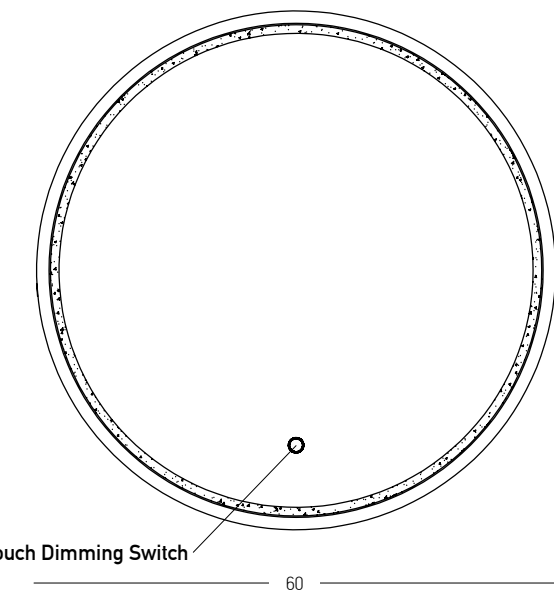

Power	15W
Input	220-240V, 50/60Hz
Color Temperature	3000K, 4000K
Lumen	1034Lm, 1210Lm
Cri	80
Dimensions	Ø: 60cm L: 3.2cm
Dimmable	○
Material	Mirror - Aluminium Frame
Special Feature	Touch Dimming Switch Power-Off Memory Function IP44
Color	Mirrored-Black Matt / Code 25388