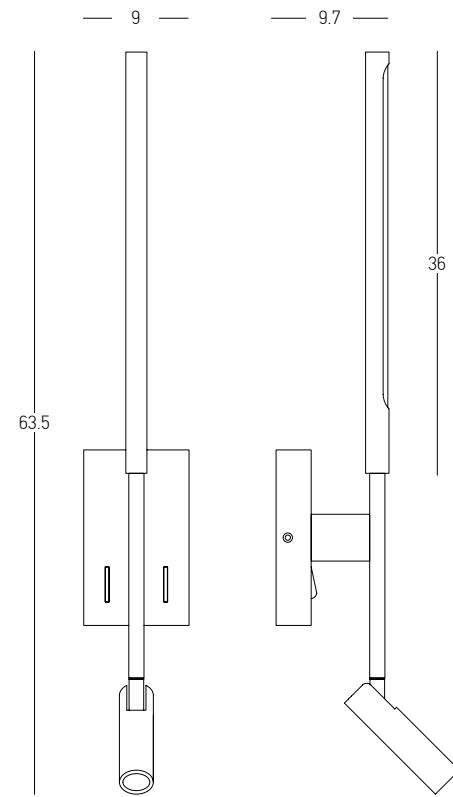

Power	2.5W + 5W
Input	220-240V, 50/60Hz
Color Temperature	3000K
Lumen	141Lm + 178Lm
Cri	80
Dimensions	L: 9.7-16cm W: 9cm H: 63.5cm
Non Dimmable	☒
Switch	2 On/Off
Material	Metal - Aluminium - Acrylic
Special Feature	Movable Spot Rotatable Back Light (Ø: 1.9cm) Stick Ø: 2.7cm H: 11cm
Color	Black Matt / Code 23039
Color	White Matt / Code 23040