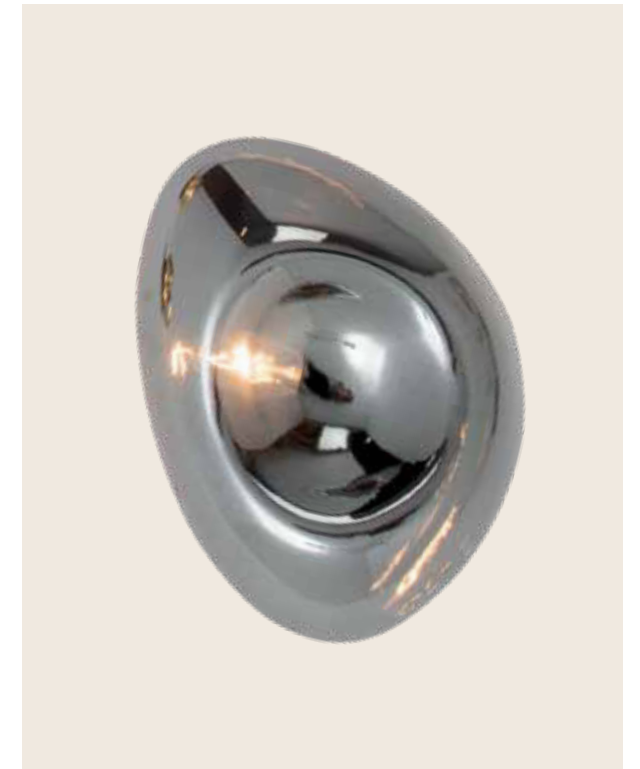

Bulb	1x E14 LED
Power	8W MAX
Input	220-240V, 50/60Hz
Dimensions	L: 12.5cm W: 20cm H: 27.5cm
Base	Ø: 15.5cm L: 2.5cm
Material	Metal - Glass
Color	Sandy Black-Gold / Code 22047
Color	Sandy Black-Chrome / Code 22048