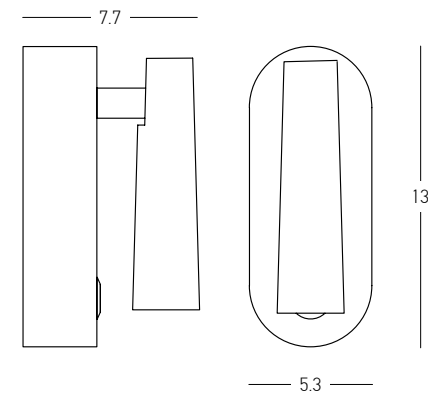

Power	3W
Input	220-240V, 50/60Hz
Color Temperature	3000K
Lumen	160Lm
Cri	90
Dimensions	L: 7.7cm W: 5.3cm H: 13cm
Base	L: 3cm W: 5.3cm H: 13cm
Non Dimmable	☒
Switch	On/Off Push
Material	Metal - Aluminium
Special Feature	Stick Ø: 2.9cm H: 11cm
Color	Black Matt-Gold / Code 25182