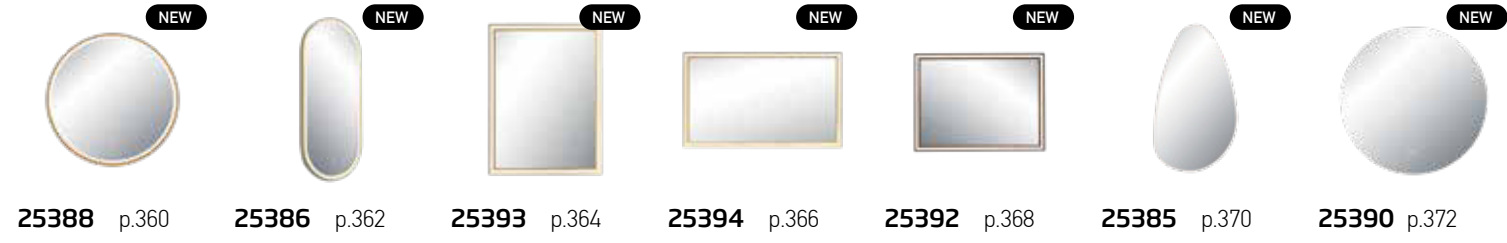

## 4 simple steps to light up your place

Download the  
Virtual Light App  
Scan QR

Find the ideal light  
by browsing our  
categories

View in your space  
through your mobile  
camera

Enjoy your  
new atmosphere!

Centralized Ambient Illumination  
Stylish shapes bring calm and comfort.

01. CEILING

Power 26W  
 Input 220-240V, 50/60Hz  
 Color Temperature 3000K  
 Lumen 1500Lm  
 Cri 90  
 Dimensions Ø: 40cm H: 14.3cm  
 Base L: 18cm W: 6cm H: 4cm  
 Dimmable Triac   
 Material Metal - Aluminium - Acrylic  
 Special Feature Profile 1.5x1.5cm  
 Color Sandy Black / **Code 2561**  
 Color Brass / **Code 2564**

Power 42W  
 Input 220-240V, 50/60Hz  
 Color Temperature 3000K  
 Lumen 2370Lm  
 Cri 90  
 Dimensions Ø: 59cm H: 17.2cm  
 Base L: 20cm W: 6cm H: 4cm  
 Dimmable Triac   
 Material Metal - Aluminium - Acrylic  
 Special Feature Profile 1.5x1.5cm  
 Color Sandy Black / **Code 2562**  
 Color Brass / **Code 2565**

Power	69W
Input	220-240V, 50/60Hz
Color Temperature	3000K
Lumen	2970Lm
Cri	90
Dimensions	L: 140cm W: 51cm H: 6cm
Base	Ø: 25cm H: 4cm
Dimmable Triac	☉
Material	Metal - Aluminium - Acrylic
Special Feature	Profile 1.5x2cm
Color	Sandy Black / <b>Code 25410</b>
Color	Brushed Gold / <b>Code 25411</b>