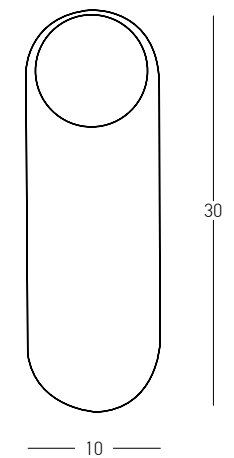

Bulb 1x G9 LED
Power 5W MAX
Input 220-240V, 50/60Hz
Dimensions L: 12cm W: 10cm H: 30cm
Base Ø: 8cm H: 2cm
Material Metal - Opal Glass
Special Feature Opal Glass Ø: 8cm
Color Gold Matt / **Code H64**
Black Matt / **Code H64-B**