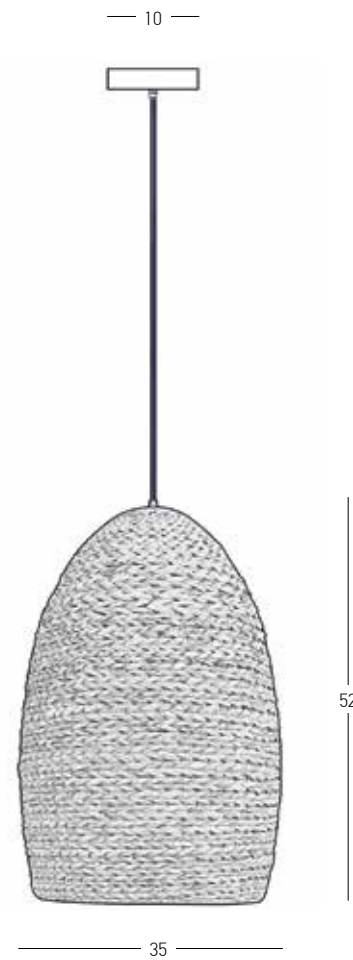

Bulb 1x E27
Power 20W MAX
Input 220-240V, 50/60Hz
Dimensions Ø: 35cm H: 52cm
Base Ø: 10cm H: 2cm
Material Metal - Rattan
Special Features 200cm Gold Fabric Cable Adjustable
Color Natural-Gold Matt Base / **Code 23195**