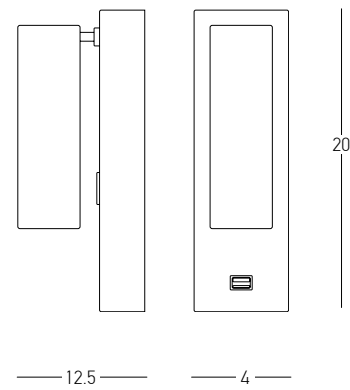

Power 3W
Input 220-240V, 50/60Hz
Color Temperature 3000K
Lumen 240Lm
Cri 80
Dimensions L: 12.5-19cm W: 4cm H: 20cm
Non Dimmable ☒
Switch On/Off
Material Metal - Aluminium
Special Feature USB Charger
Color Black Matt / **Code H35**