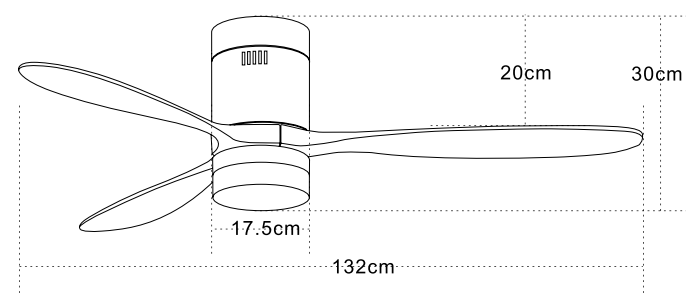

LED Light Source 18W
Input 220-240V, 50/60Hz
Color Temperature 3000K, 4000K, 6500K
Lumen 1500Lm
Cri 80
dB 23
Dimensions 52" Ø: 132cm H: 30cm
Air Flow 141m³ min
Night Mode Time Setting 1h / 2h / 4h / 8h
Material Metal - Polycarbonate - Wood
Special Feature Summer Function
Motor Feature AC Motor 55W
3 Speeds
Color Black Matt-Cherry Wood Blades / **Code 19144**