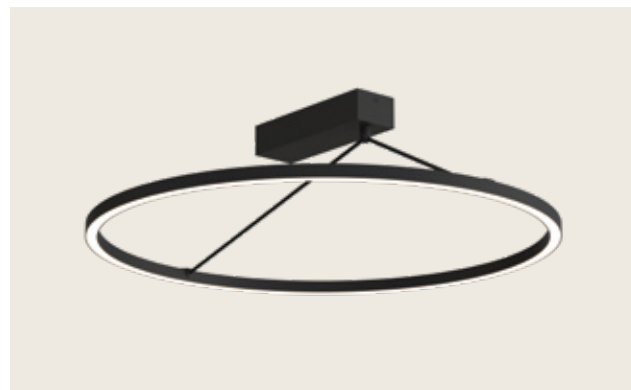

Centralized Ambient Illumination  
Stylish shapes bring calm and comfort.

01. CEILING

Power 26W  
 Input 220-240V, 50/60Hz  
 Color Temperature 3000K  
 Lumen 1500Lm  
 Cri 90  
 Dimensions Ø: 40cm H: 14.3cm  
 Base L: 18cm W: 6cm H: 4cm  
 Dimmable Triac   
 Material Metal - Aluminium - Acrylic  
 Special Feature Profile 1.5x1.5cm  
 Color Sandy Black / **Code 2561**  
 Color Brass / **Code 2564**