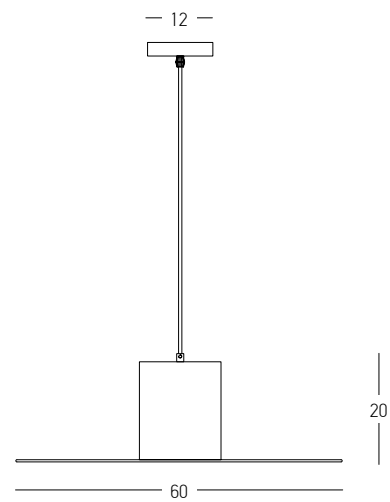

Bulb 1x E27
Power 11W MAX
Input 220-240V, 50/60Hz
Dimensions Ø: 60cm H: 20cm
Base Ø: 12cm H: 2.5cm
Material Metal - Paper
Special Feature 200cm Cable Adjustable
Color Natural-Black Matt / **Code 23070**