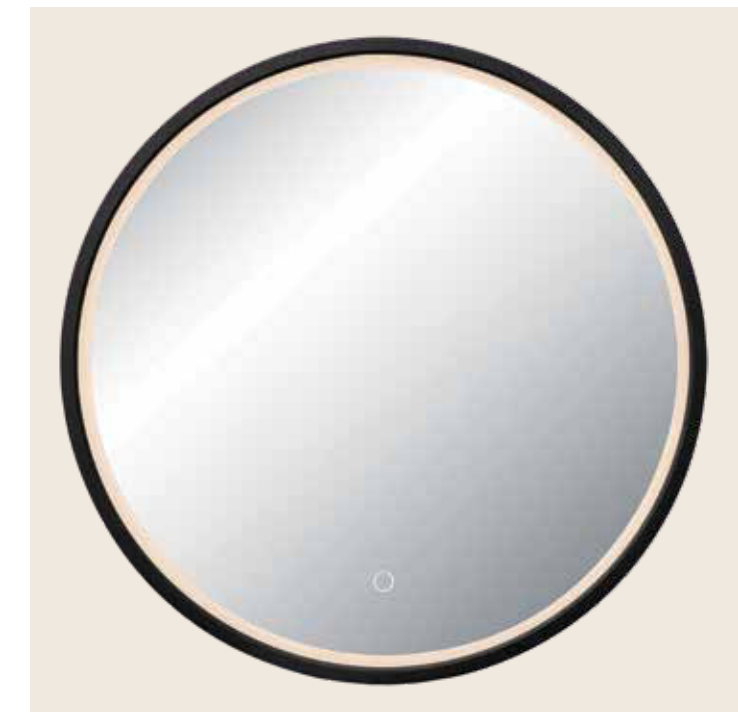

Power	15W
Input	220-240V, 50/60Hz
Color Temperature	3000K, 4000K
Lumen	1034Lm, 1210Lm
Cri	80
Dimensions	Ø: 60cm L: 3.2cm
Dimmable	○
Material	Mirror - Aluminium Frame
Special Feature	Touch Dimming Switch Power-Off Memory Function IP44
Color	Mirrored-Black Matt / Code 25388