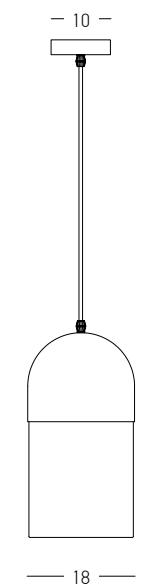

Bulb 1x E27
Power 11W MAX
Input 220-240V, 50/60Hz
Dimensions Ø: 18cm H: 36cm
Base Ø: 10cm H: 2.5cm
Material Metal - Paper
Special Feature 200cm Cable Adjustable
Color Natural-Black Matt / **Code 23071**