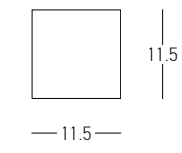

Bulb 1x G9
Power MAX 25W
Input 220-240V, 50/60Hz
Dimensions L: 11.5cm W: 11.5cm H: 11.5cm
Material Concrete
Special Feature Up-Down Lighting
Color Concrete / **Code 180023**