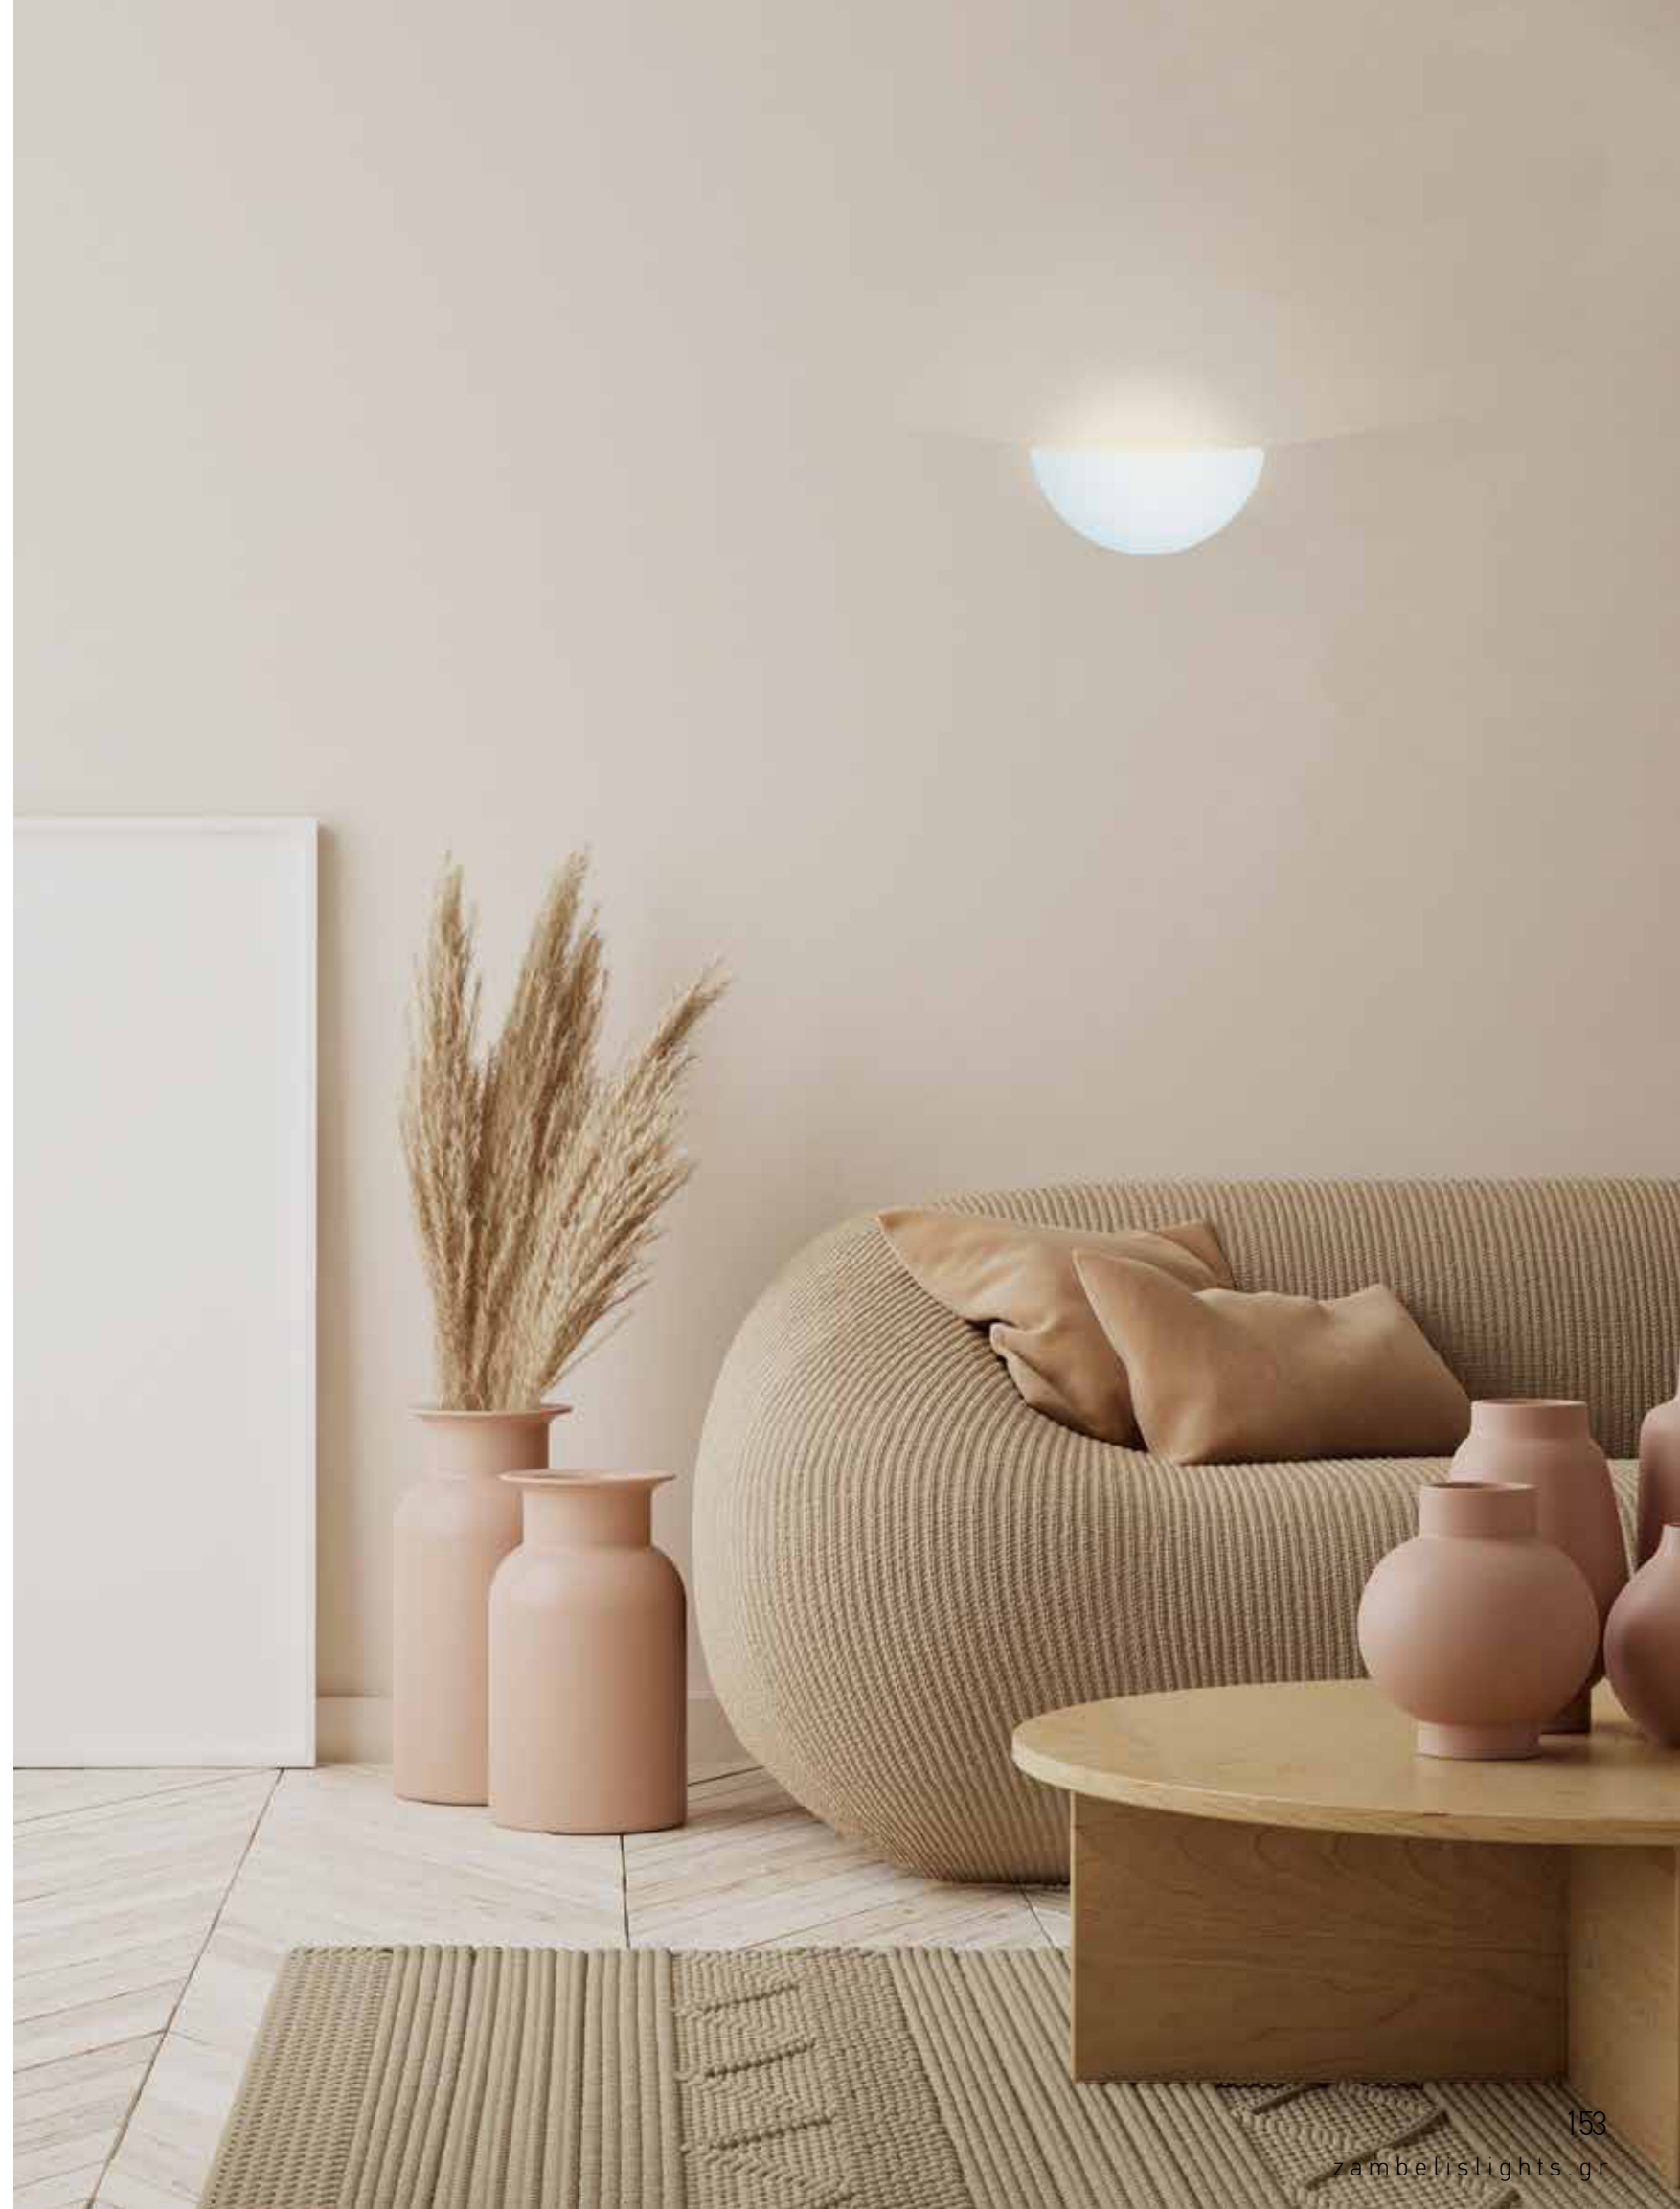

Power 6W
Input 220-240V, 50/60Hz
Color Temperature 3000K, 4000K
Lumen 536Lm, 597Lm
Cri 80
Dimensions L: 8cm W: 18cm H: 8.5cm
Non Dimmable ☒
Material Gypsum
Color Pure White / **Code 25381**