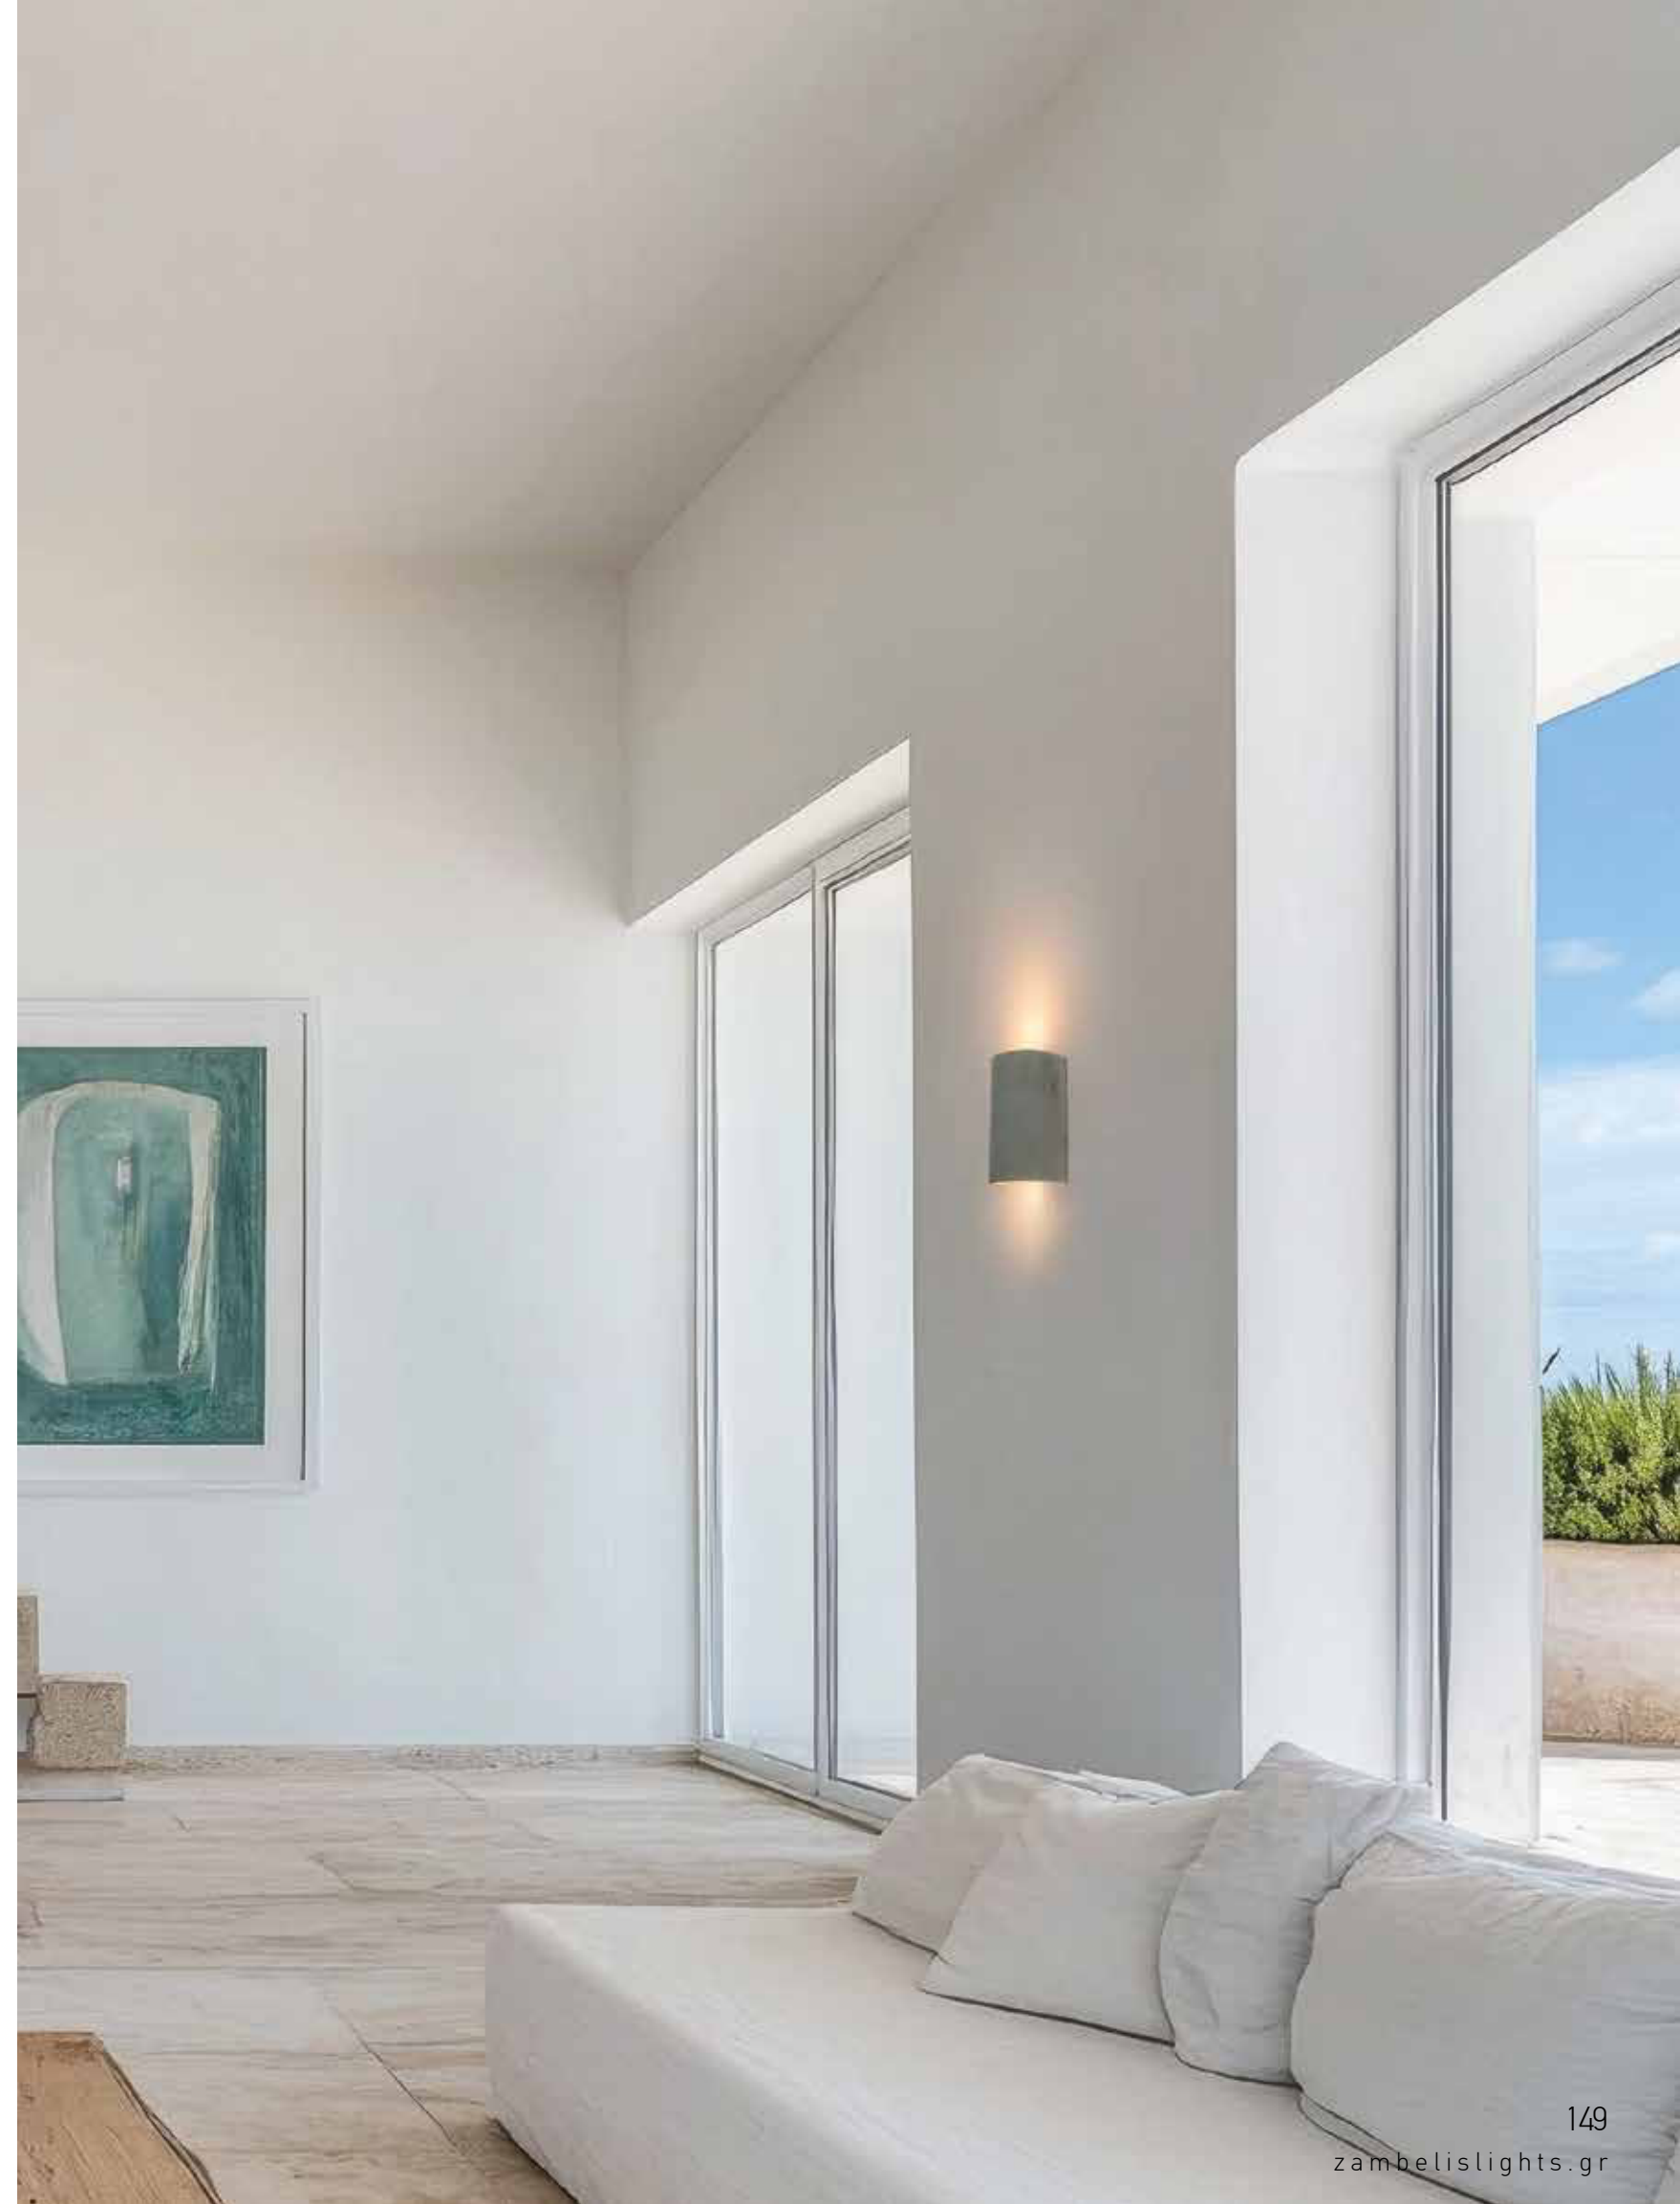

Bulb 2x G9
Power 25W MAX
Input 220-240V, 50/60Hz
Dimensions L: 7cm W: 11cm H: 18cm
Material Gypsum
Special Feature Up-Down Lighting
Color Pure White / **Code 25383**

Bulb 2x G9
Power 25W MAX
Input 220-240V, 50/60Hz
Dimensions L: 7cm W: 11cm H: 18cm
Material Concrete
Special Feature Up-Down Lighting
Color Concrete / **Code 25384**