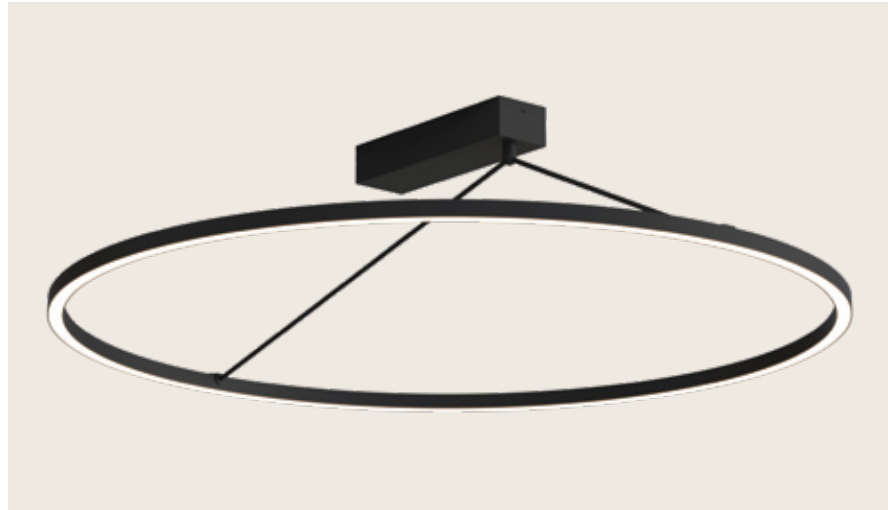

Power	51W
Input	220-240V, 50/60Hz
Color Temperature	3000K
Lumen	2670Lm
Cri	90
Dimensions	Ø: 78cm H: 20.3cm
Base	L: 22cm W: 6cm H: 4cm
Dimmable Triac	☉
Material	Metal - Aluminium - Acrylic
Special Feature	Profile 1.5x1.5cm
Color	Sandy Black / Code 2563
Color	Brass / Code 2566