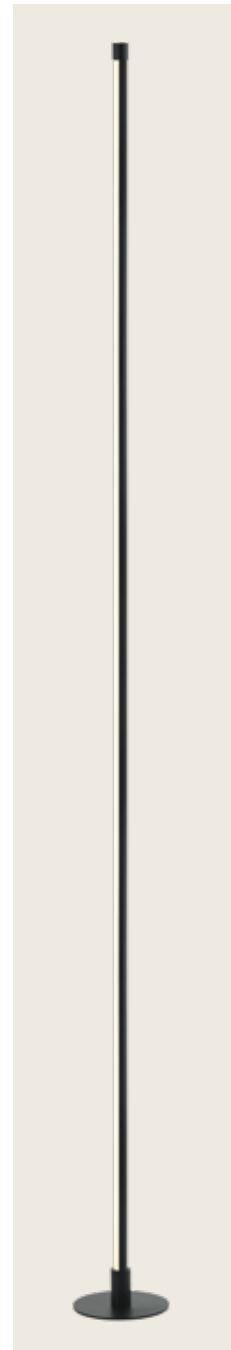

Power 20W
Input 220-240V, 50/60Hz
Color Temperature 3000K
Lumen 1600Lm
Cri 80
Dimensions Ø: 16cm H: 150cm
Base Ø: 16cm H: 0.5cm
Non Dimmable ☐
Material Metal - Aluminium - Acrylic
Color Black Matt / **Code 20123**