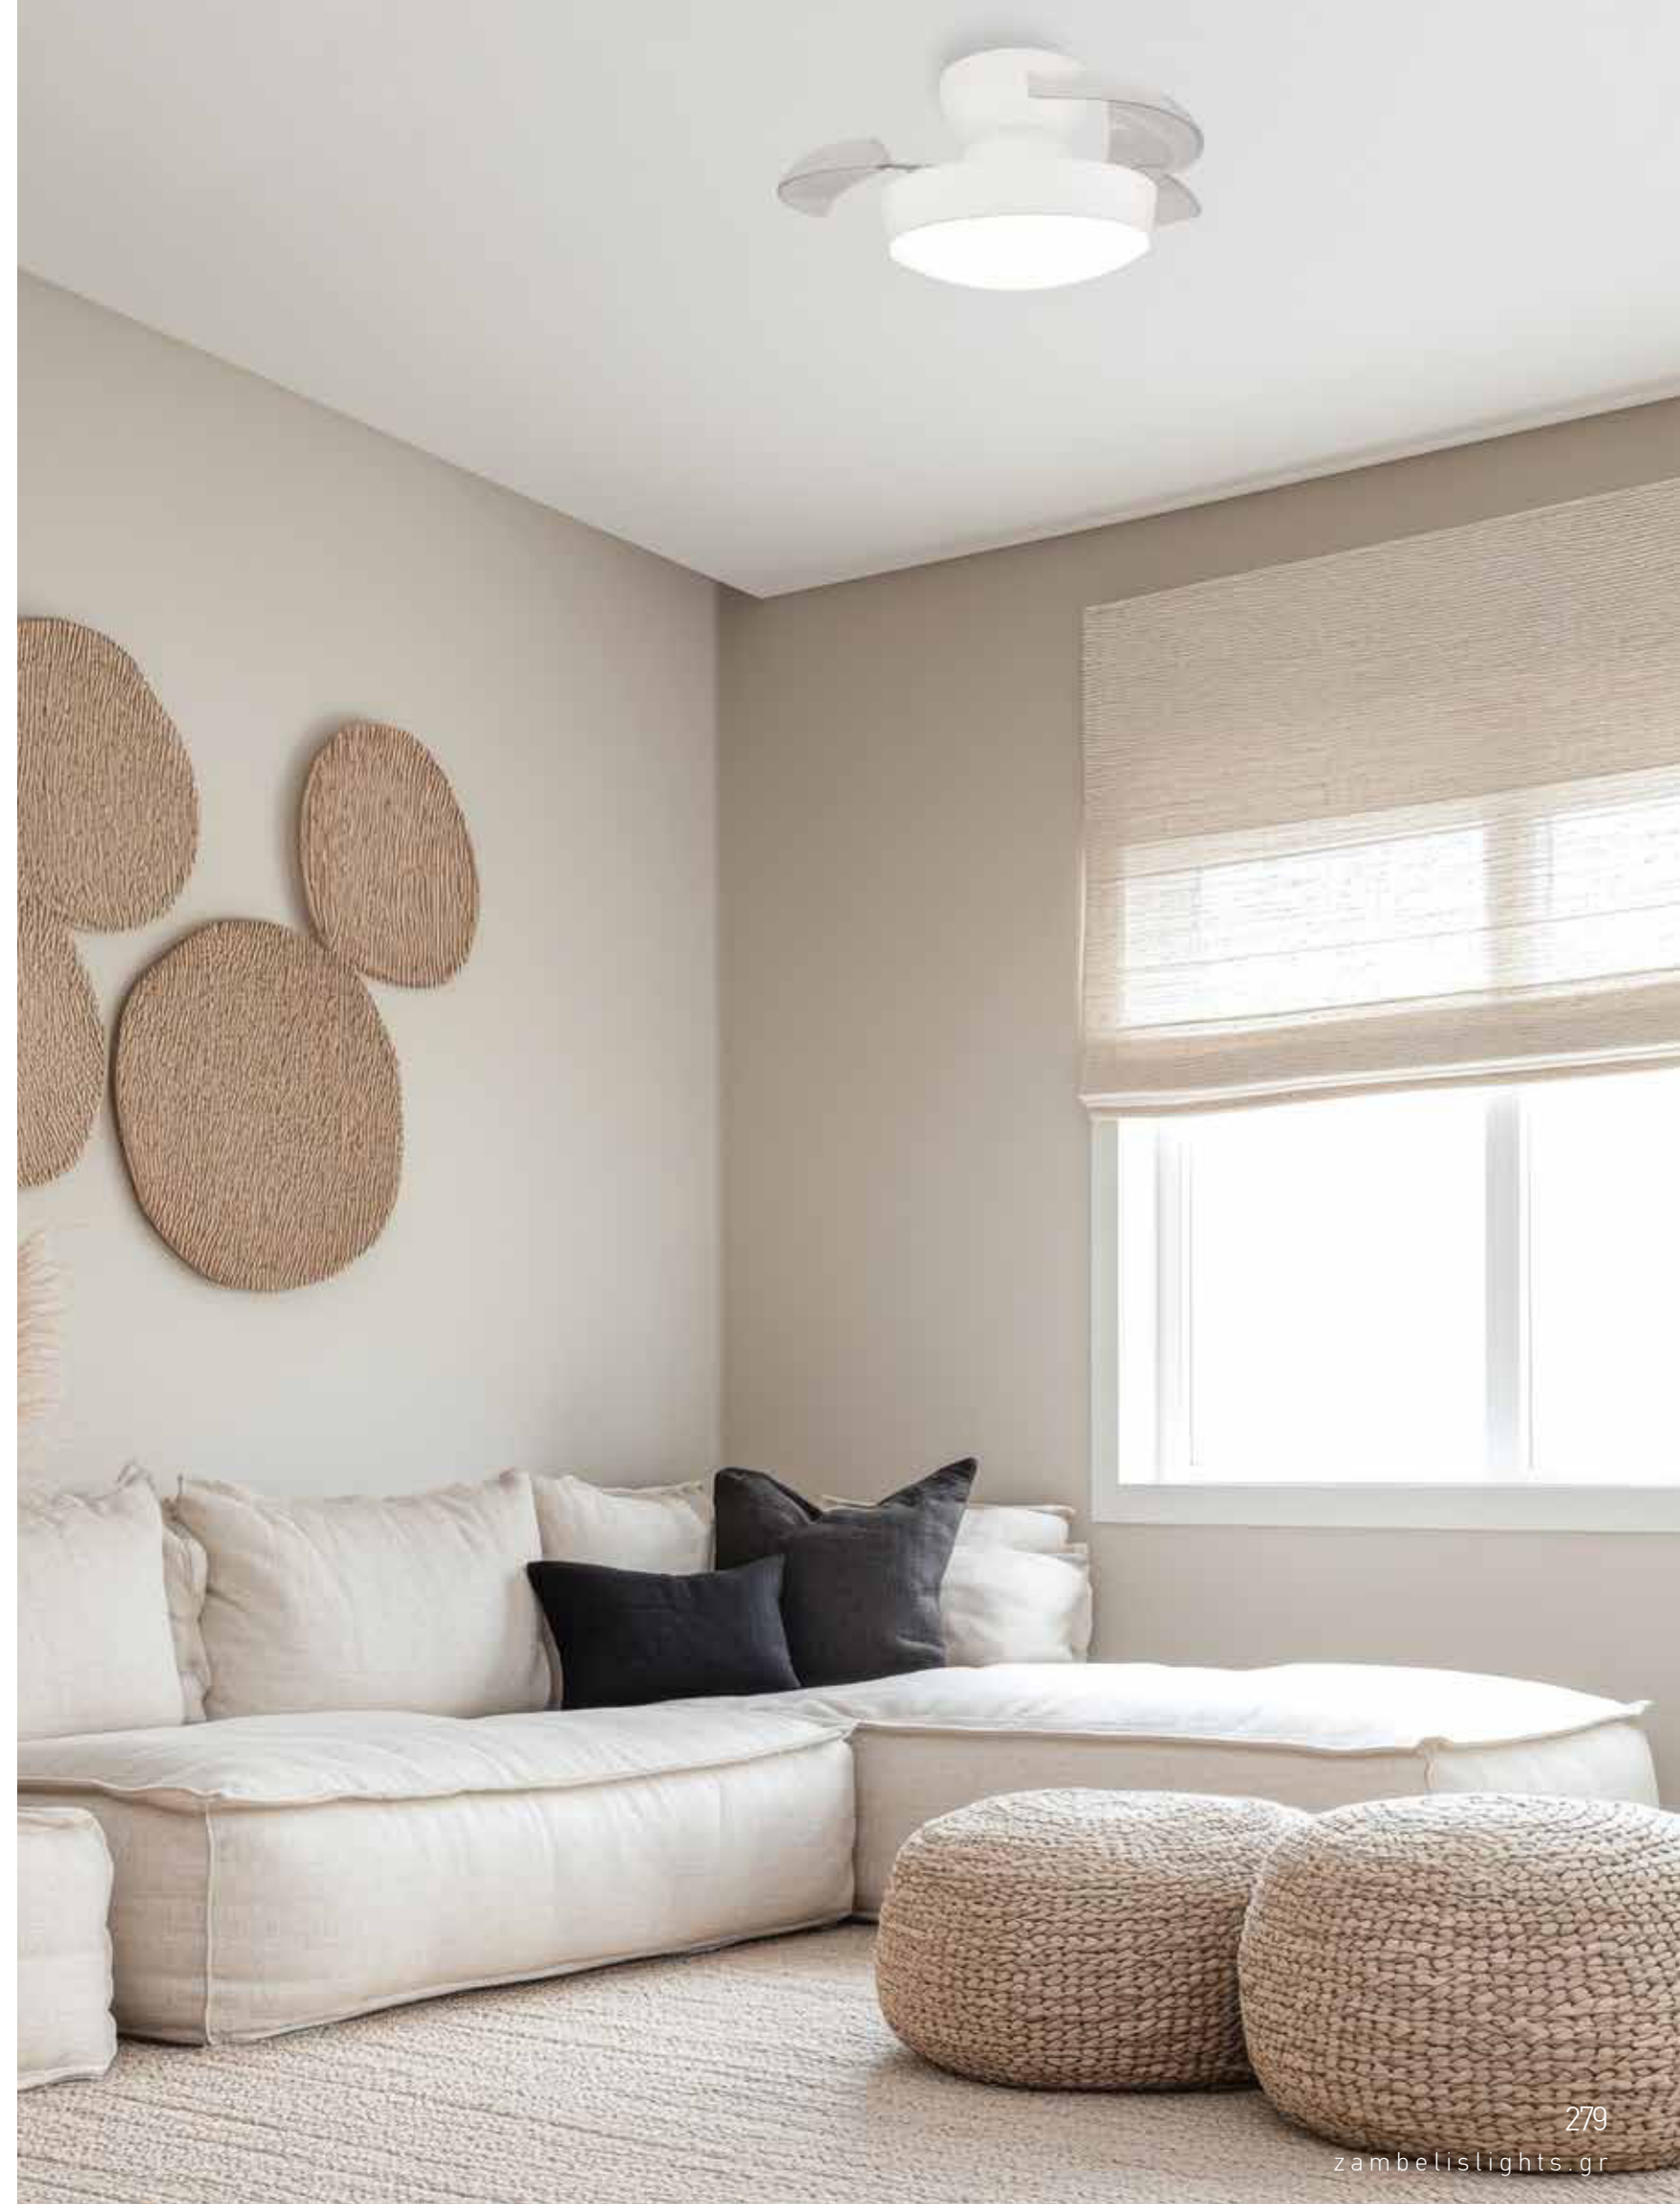

LED Light Source 20W  
 Input 220-240V, 50/60Hz  
 Color Temperature 3000K, 4000K, 6500K  
 Lumen 1900Lm  
 Cri 80  
 dB 19  
 Dimensions 22" Ø: 25cm(closed)-55cm(open) H: 21cm  
 Air Flow 123m<sup>3</sup> min  
 Night Mode Time Setting 1h / 2h / 4h  
 Material Metal - Polycarbonate  
 Special Feature Summer & Winter Function  
 Remote Control & Wall Switch Included  
 Motor Feature DC Motor 32W  
 6 Speeds  
 Color Double Face White Matt-Transparent Blades / **Code 25329**