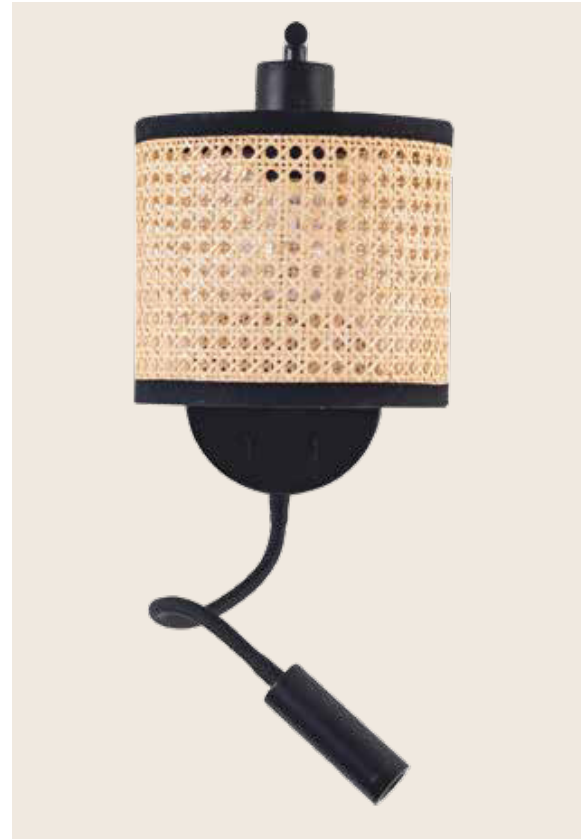

LED	3W
Bulb	1x E27
Power	40W MAX
Input	220-240V, 50/60Hz
Color Temperature	3000K
Lumen	240Lm
Dimensions	L: 25cm W: 15.5cm H: 28cm
Base	Ø: 12cm H: 2.5cm
Switch	2 On/Off
Material	Metal - Bush
Special Feature	Shade Ø: 15.5cm H: 15cm Stick Ø: 2.8cm L: 36cm
Color	Natural-Black Matt / Code 20355