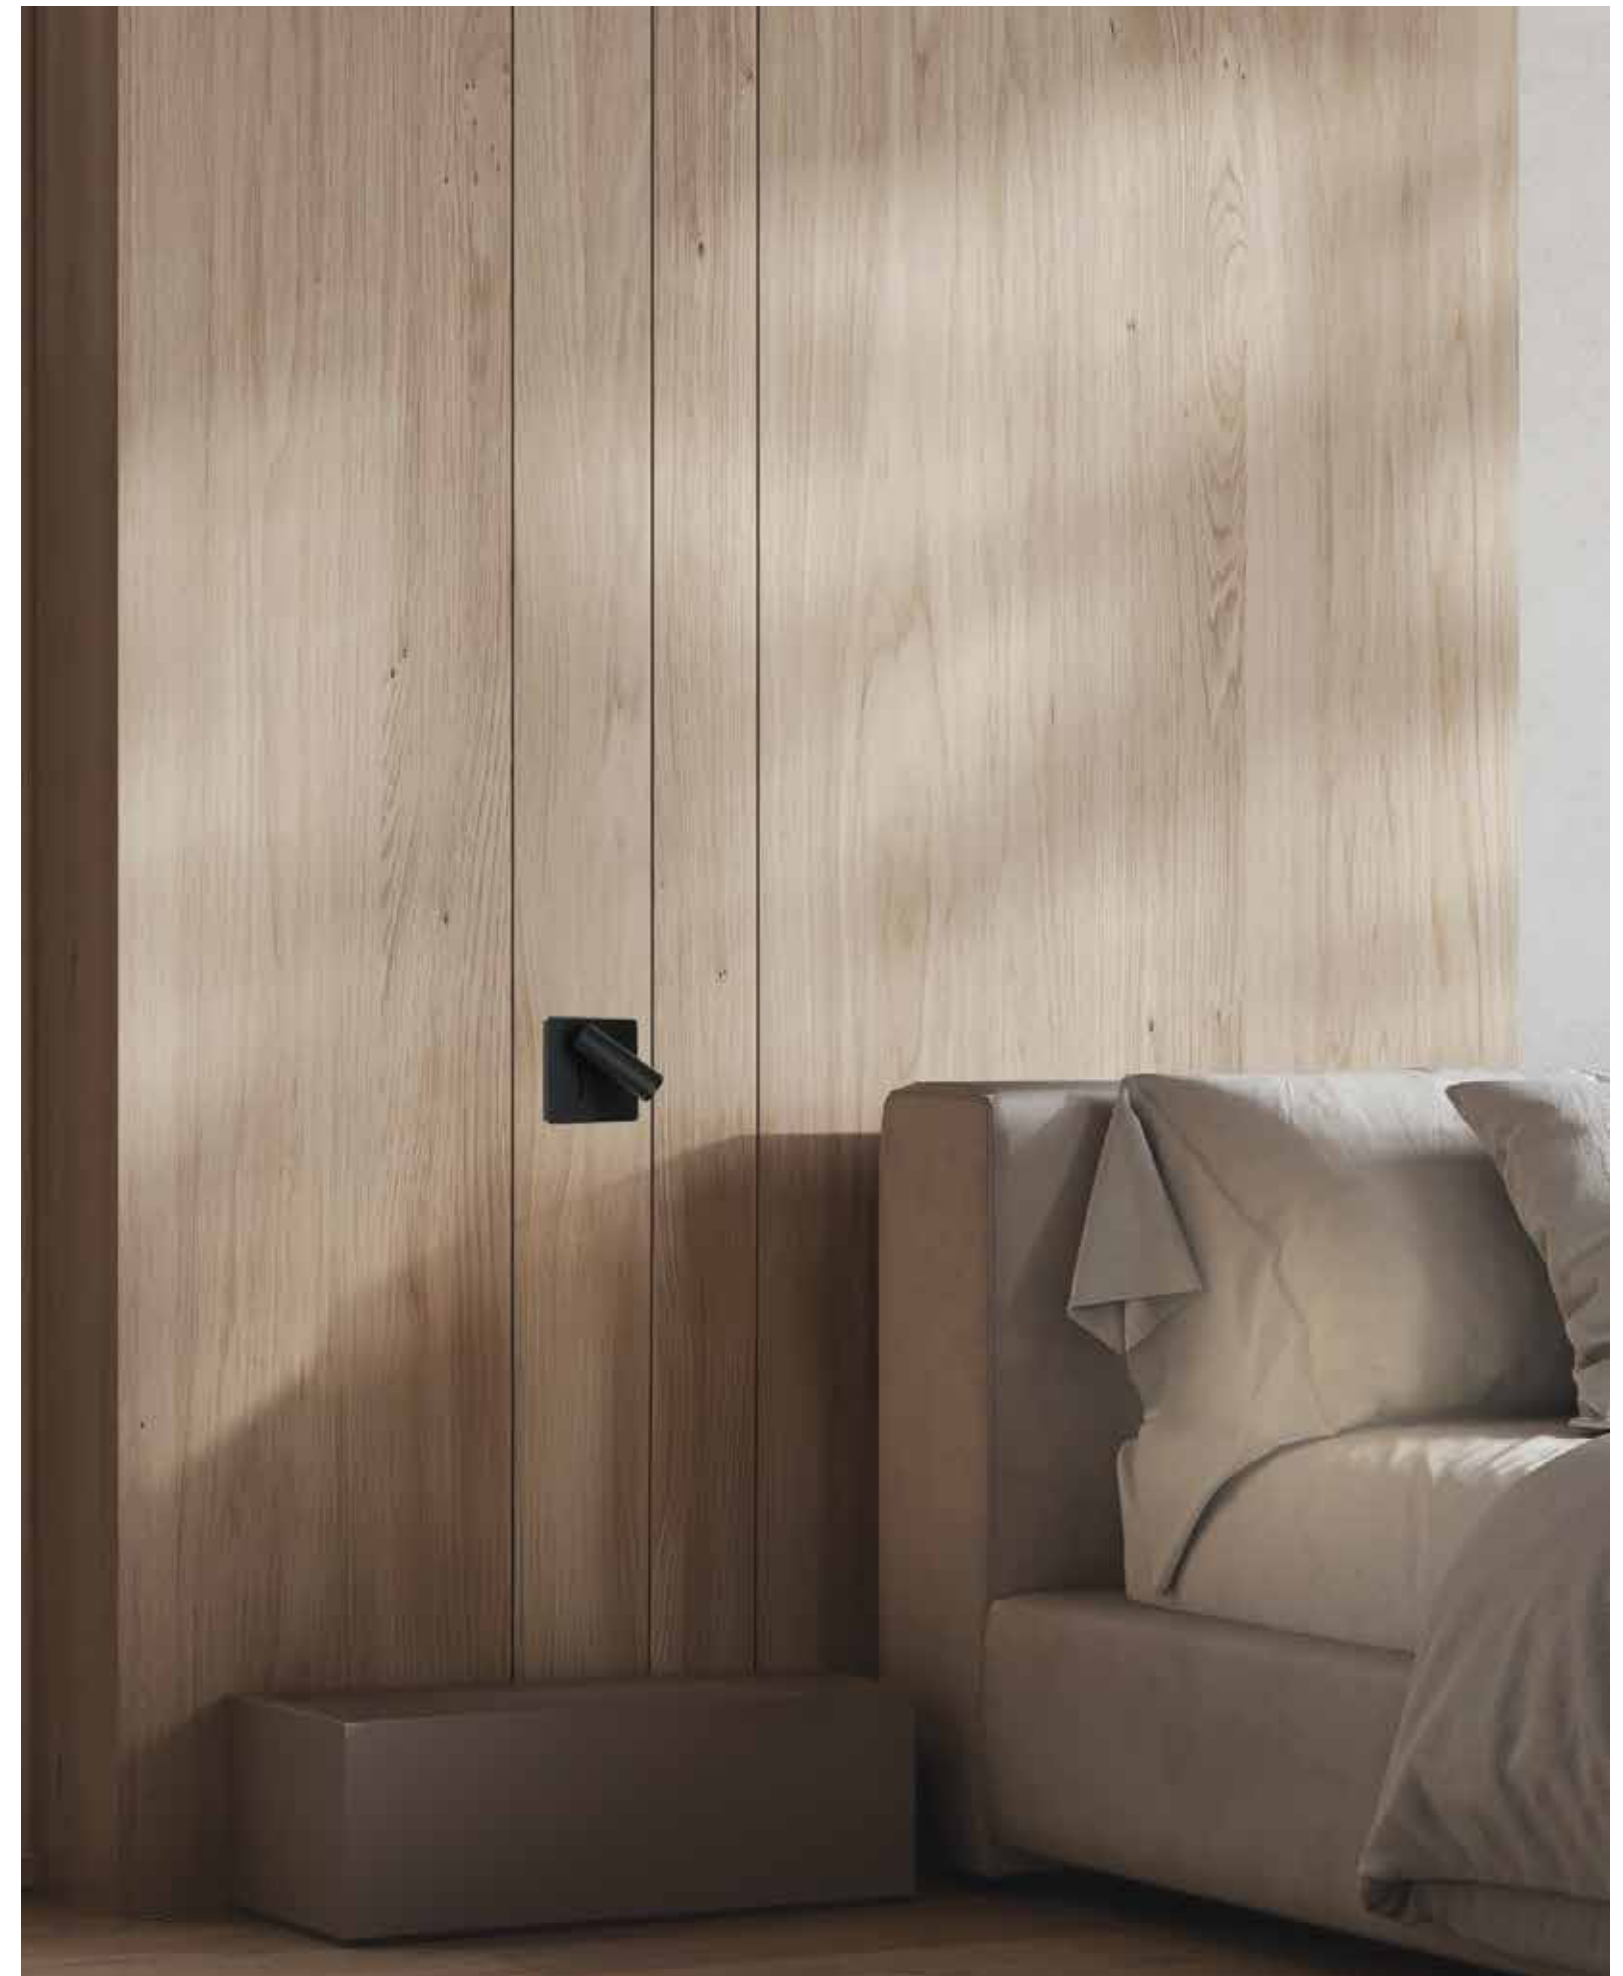

Power	3W
Input	220-240V, 50/60Hz
Color Temperature	3000K
Lumen	145Lm
Cri	95
Dimensions	L: 4.1cm W: 8.6cm H: 8.6cm
Depth	3cm
Non Dimmable	☒
Switch	On/Off
Material	Metal - Aluminium
Cutting Hole	4.5x4.5cm
Special Features	Recessed Installation Metal Plate with Magnetic Mounting Stick Ø: 2.5cm H: 7.2cm Microprismatic Diffuser
Color	Sandy Black / Code 25281