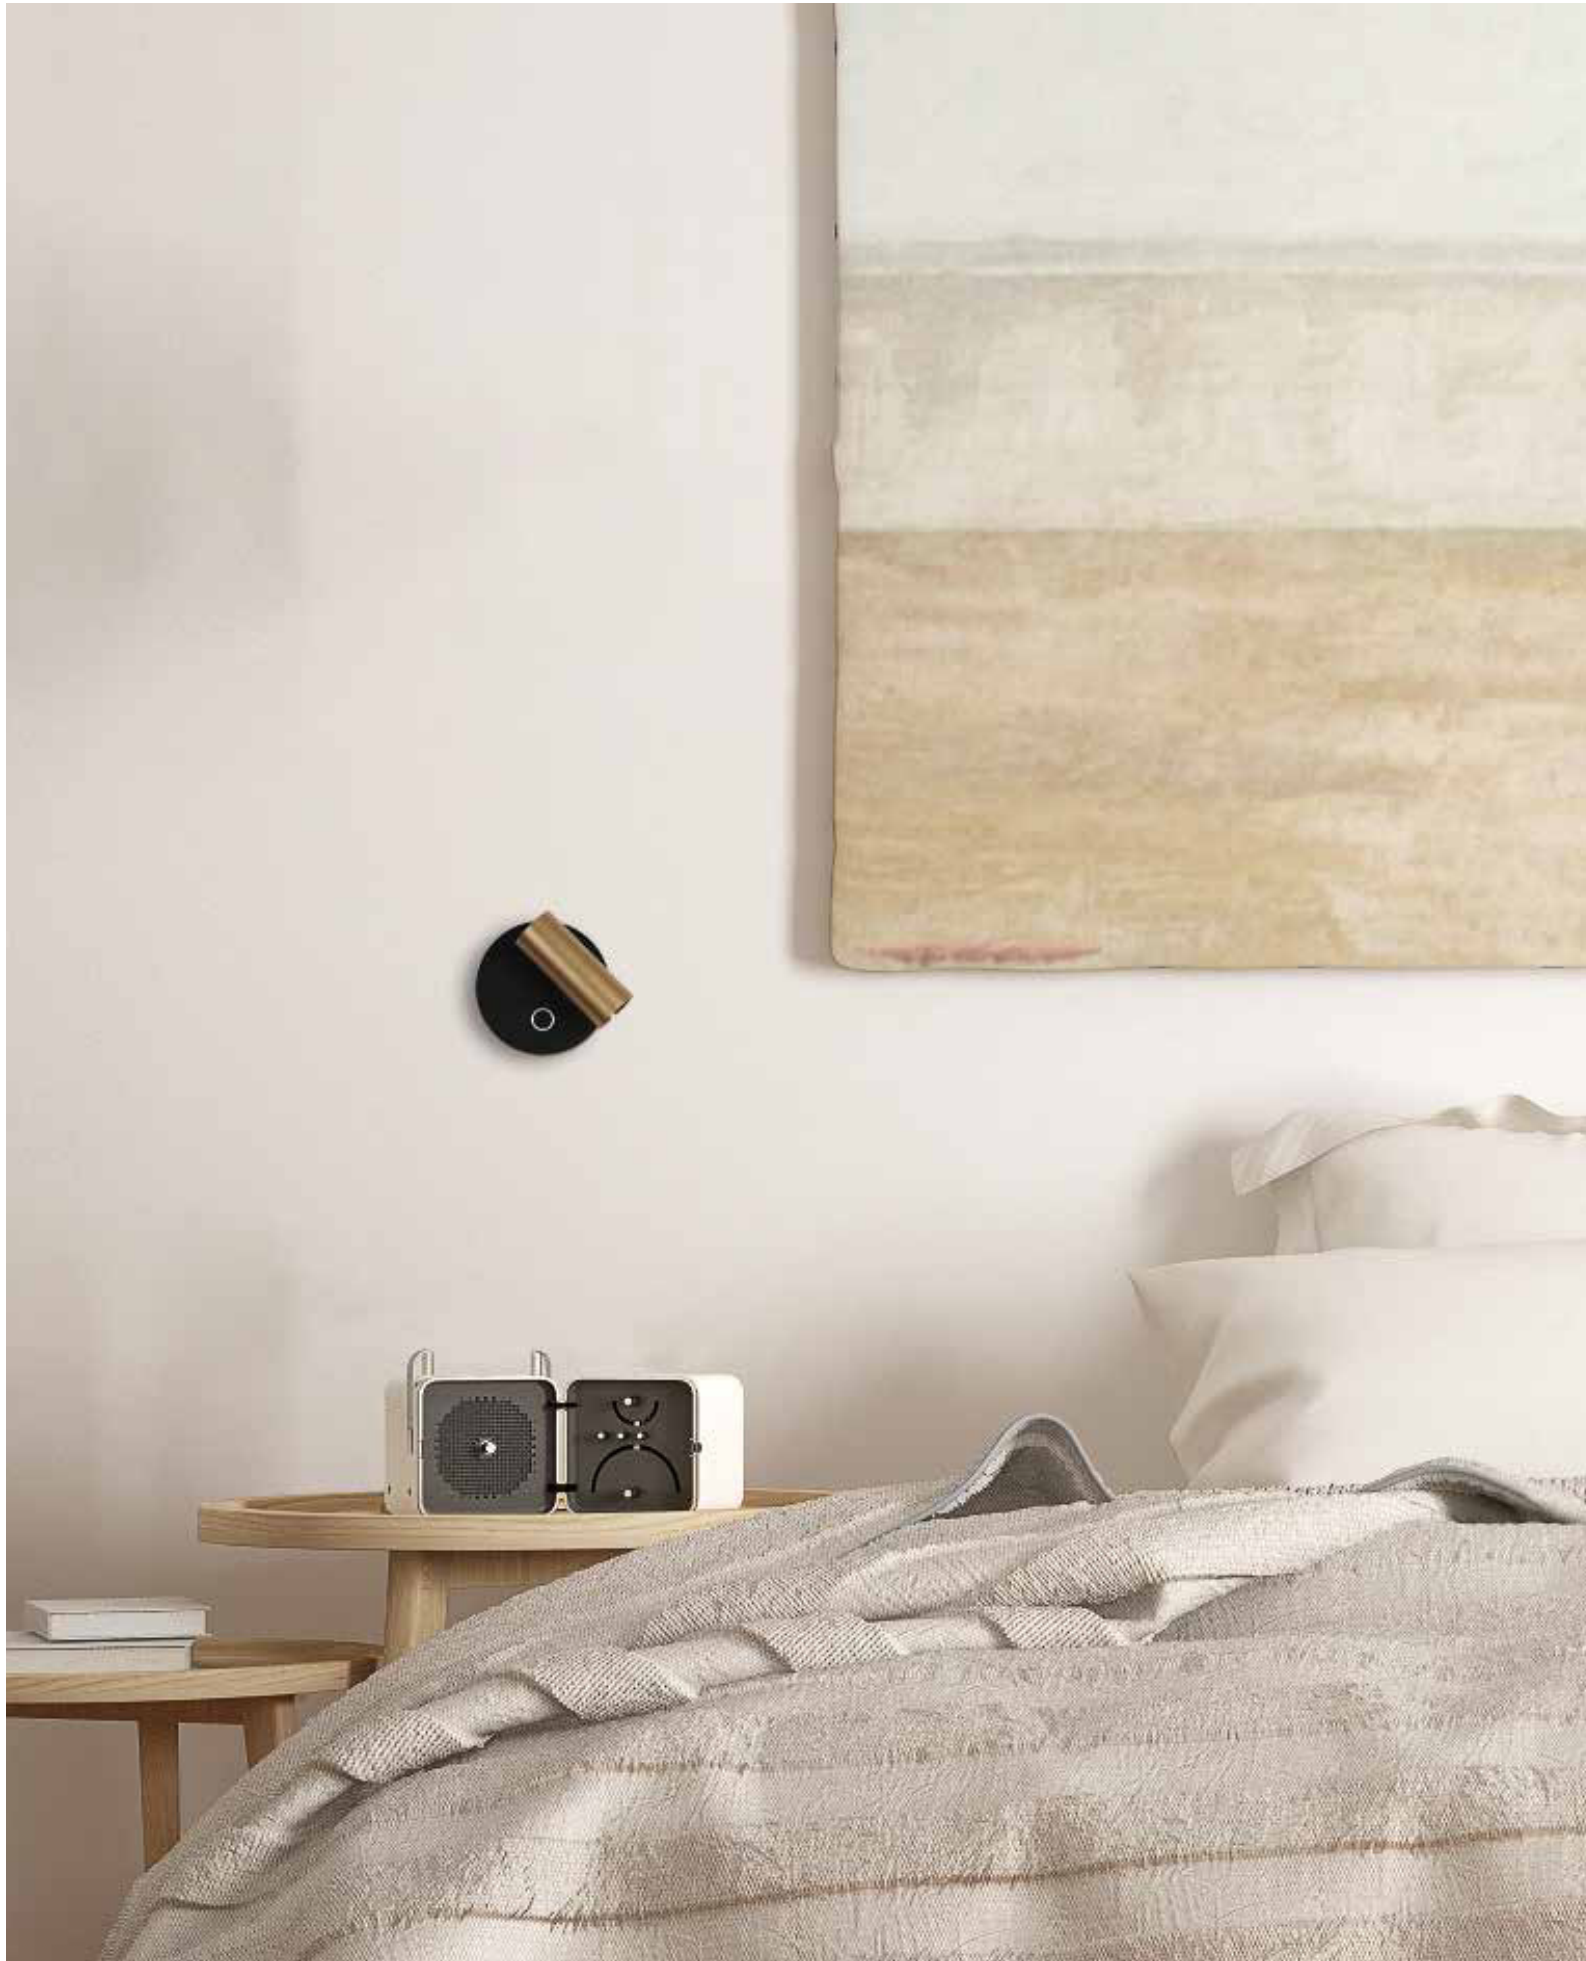

Power	3W
Input	220-240V, 50/60Hz
Color Temperature	3000K
Lumen	200Lm
Cri	95
Dimensions	Ø: 7.5cm L: 6.5cm H: 8.5cm
Base	Ø: 7.5cm L: 3cm
Dimmable	☉
Switch	Touch Dim
Material	Metal - Aluminium
Special Feature	Stick Ø: 2.8cm H: 8.5cm
Color	Sandy Black-Gold / Code 25283