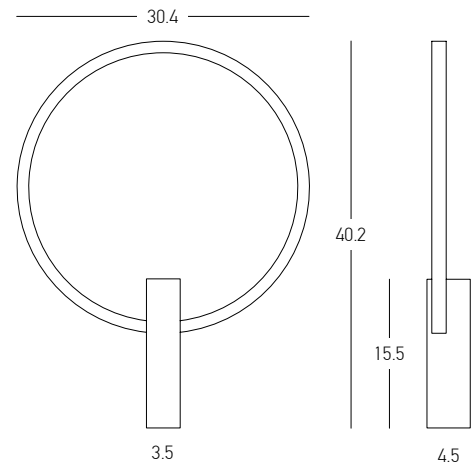

Power 12W
Input 220-240V, 50/60Hz
Color Temperature 3000K
Lumen 295Lm
Cri 80
Dimensions L: 4.5cm W: 30.4cm H: 40.2cm
Base L: 4.5cm W: 3.5cm H: 15.5cm
Ring Ø: 30.4cm
Non Dimmable ☒
Material Metal - Aluminium - Acrylic
Color Sandy Black / **Code 25319**