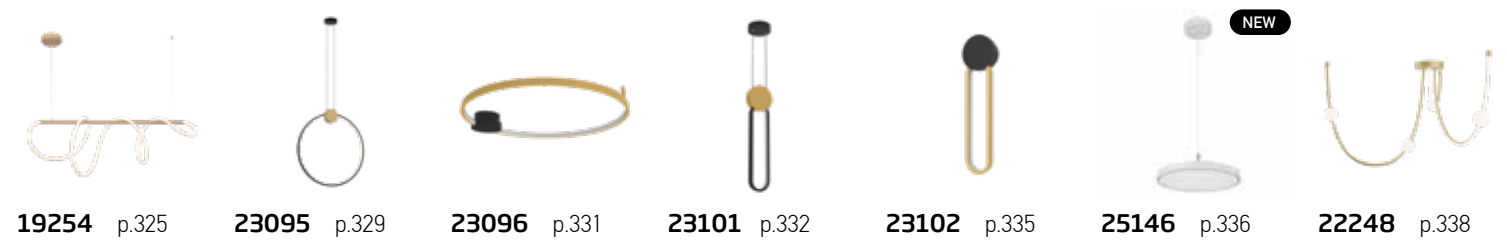

Enjoy your
new atmosphere!

Crafted by Nature
Shaped by Design

01. MINERAL TEXTURES

Power 35W
 Input 220-240V, 50/60Hz
 Color Temperature 3000K
 Lumen 3600Lm
 Cri 90
 Dimensions Ø: 49cm H: 210cm
 Base Ø: 12cm H: 4cm
 Alabaster Ø: 49cm H: 5.5cm
 Dimmable Triac
 Material Metal - Alabaster
 Special Feature 200cm Cable Adjustable
 Color Brass-Natural Alabaster / **Code 2543**

Power 45W
 Input 220-240V, 50/60Hz
 Color Temperature 3000K
 Lumen 4800Lm
 Cri 90
 Dimensions Ø: 64cm H: 210cm
 Base Ø: 18cm H: 4cm
 Alabaster Ø: 64cm H: 5.5cm
 Dimmable Triac
 Material Metal - Alabaster
 Special Feature 200cm Cable Adjustable
 Color Brass-Natural Alabaster / **Code 2544**