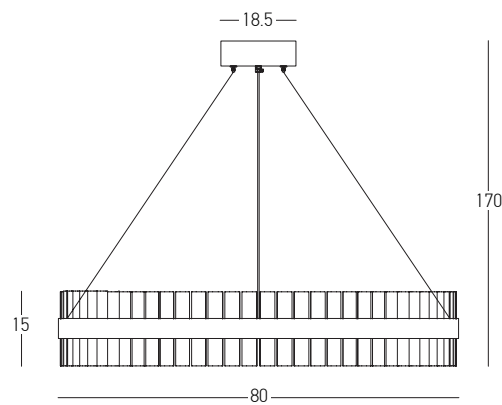

Power 56W
Input 220-240V, 50/60Hz
Color Temperature 3000K
Lumen 3610Lm
Cri 80
Dimensions Ø: 60cm H: 15cm
Base Ø: 18.5cm H: 5cm
Dimmable Triac
Material Stainless Steel - Clear Glass
Special Feature 150cm Cable Adjustable
Profile 3.5x4cm
Color Gold Matt / **Code 22039**

Power 68W
Input 220-240V, 50/60Hz
Color Temperature 3000K
Lumen 4350Lm
Cri 80
Dimensions Ø: 80cm H: 15cm
Base Ø: 18.5cm H: 5cm
Dimmable Triac
Material Stainless Steel - Clear Glass
Special Feature 150cm Cable Adjustable
Profile 3.5x4cm
Color Gold Matt / **Code 22040**