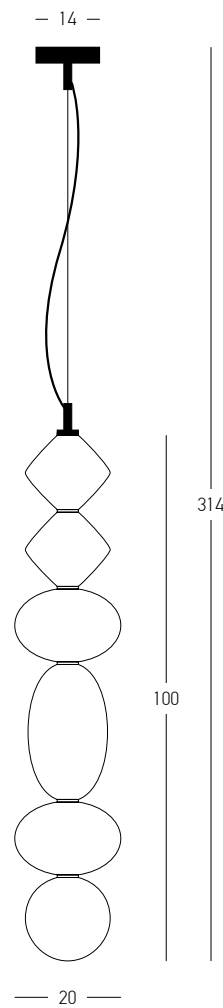

Assemble a Suspension Light with Plug & Play Ceramic Parts