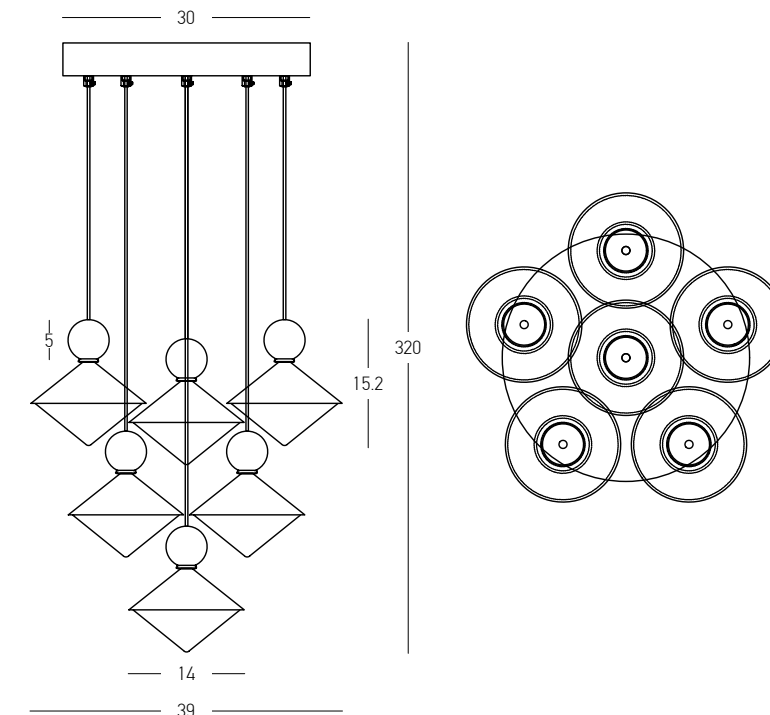

Power	40W
Input	220-240V, 50/60Hz
Color Temperature	3000K
Lumen	2400Lm
Cri	90
Dimensions	Ø: 39cm H: 320cm
Base	Ø: 30cm H: 4cm
Shades	Ø: 14cm H: 15.2cm
Dimmable Triac	☉
Material	Metal - Ceramic - Glass
Special Feature	300cm Cable Adjustable
Color	Brass-Beige Red-Pastel Grey Green- Pastel Blue / Code 25102