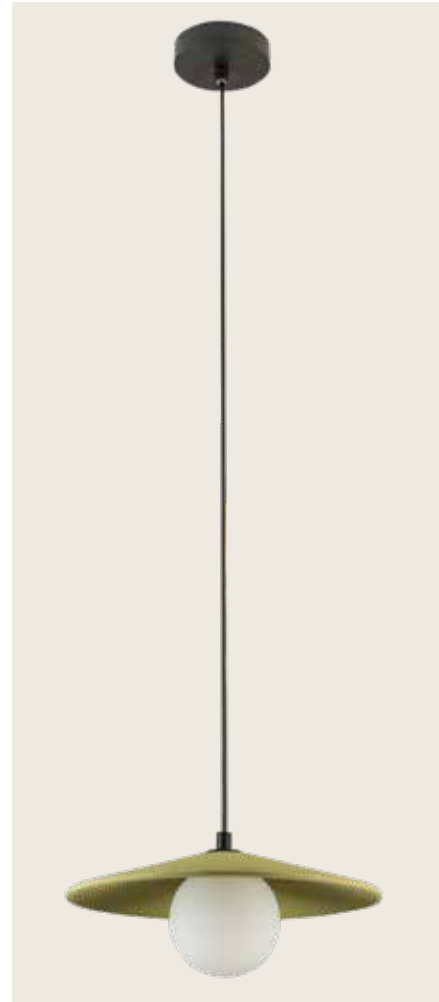

Bulb 1x G9 LED
Power 9W MAX
Dimensions Ø: 28.5cm H: 11cm
Base Ø: 10cm H: 2.5cm
Opal Glass Ø: 10cm
Material Metal - Clay - Opal Glass
Special Feature 180cm Cable Adjustable
Color Olive Green-Black / **Code 2597**
Color Terracotta-Black / **Code 2598**