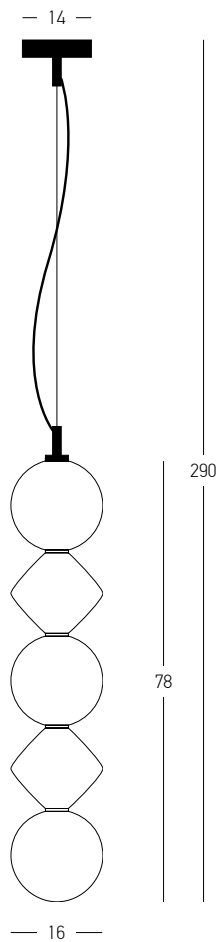

Create Your Custom Suspension Setup
with Ceramic Components