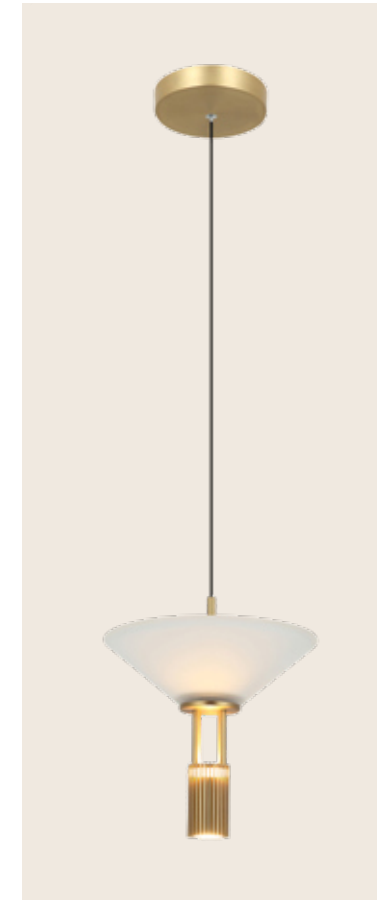

Power	10W
Input	220-240V, 50/60Hz
Color Temperature	3000K
Lumen	780Lm
Cri	90
Dimensions	Ø: 21cm H: 19.5cm
Base	Ø: 11cm H: 3cm
Dimmable Triac	○
Material	Aluminium - Glass
Special Feature	200cm Cable Adjustable Up-Down Lighting
Color	Black Matt / Code 23198
Color	Gold Matt / Code 23199