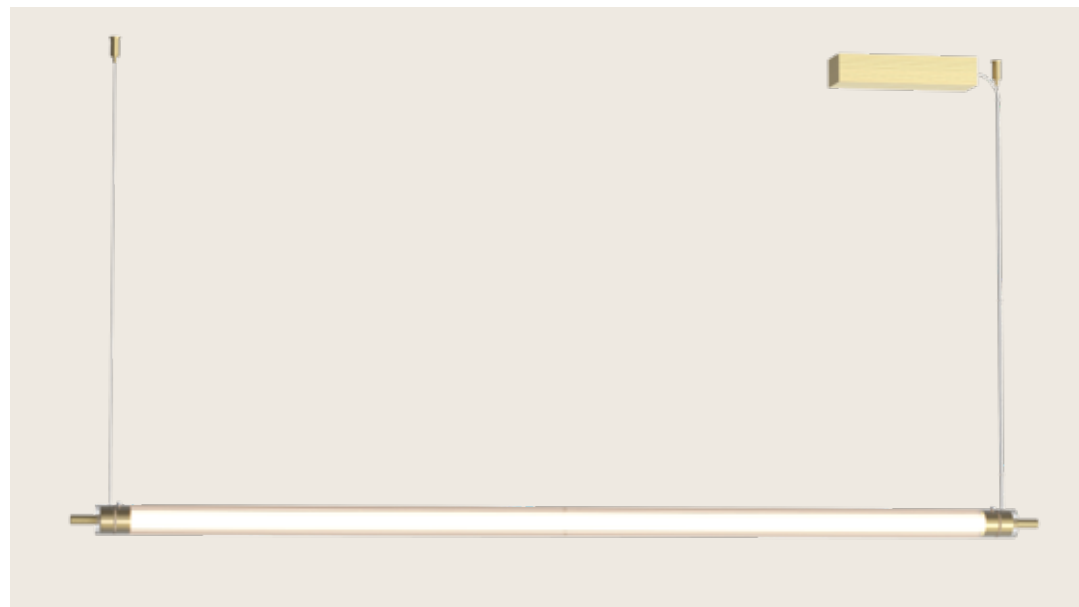

Power	20W
Input	220-240V, 50/60Hz
Color Temperature	3000K
Lumen	1600Lm
Cri	90
Dimensions	Ø: 4cm H: 72cm
Base	Ø: 9cm H: 5cm
Dimmable Triac	☉
Material	Metal - Acrylic - Clear Glass
Special Feature	130cm Cable Adjustable
Color	Brushed Gold / Code 25168
Color	Brushed Coffee / Code 25169