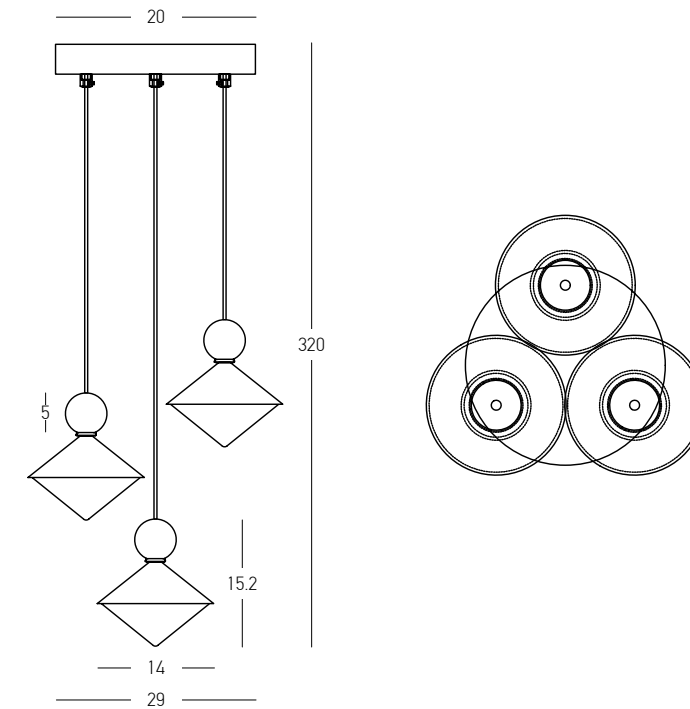

Power	20W
Input	220-240V, 50/60Hz
Color Temperature	3000K
Lumen	1400Lm
Cri	90
Dimensions	Ø: 29cm H: 320cm
Base	Ø: 20cm H: 3cm
Shades	Ø: 14cm H: 15.2cm
Dimmable Triac	☉
Material	Metal - Ceramic - Glass
Special Feature	300cm Cable Adjustable
Color	Brass-Beige Red-Pastel Grey Green-Pastel Blue / Code 25101