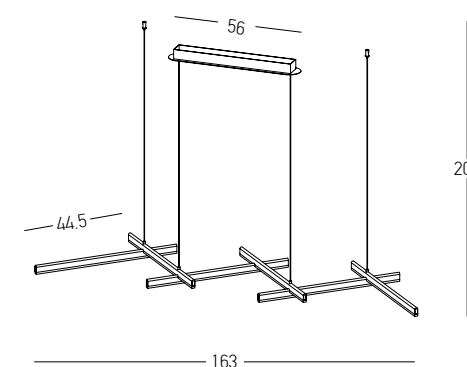

Power	98W
Input	220-240V, 50/60Hz
Color Temperature	3000K
Lumen	4626Lm
Cri	80
Dimensions	L: 163cm W: 44.5cm H: 200cm
Base	L: 56cm W: 5cm H: 4cm
Dimmable Triac	☉
Material	Metal - Aluminium - Acrylic
Special Feature	200cm Cable Adjustable Profile 1x3cm
Color	Black Matt / Code 1948