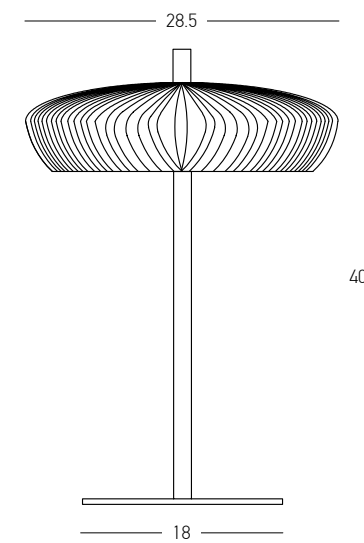

Bulb 2x G9 LED
Power 9W MAX
Dimensions Ø: 28.5cm H: 40.5cm
Base Ø: 18cm H: 0.5cm
Material Metal - Clay
Special Feature 150cm Black Cable Available
Color Terracotta-Sandy Black / **Code 2593**
Color Grey-Sandy Black / **Code 2594**