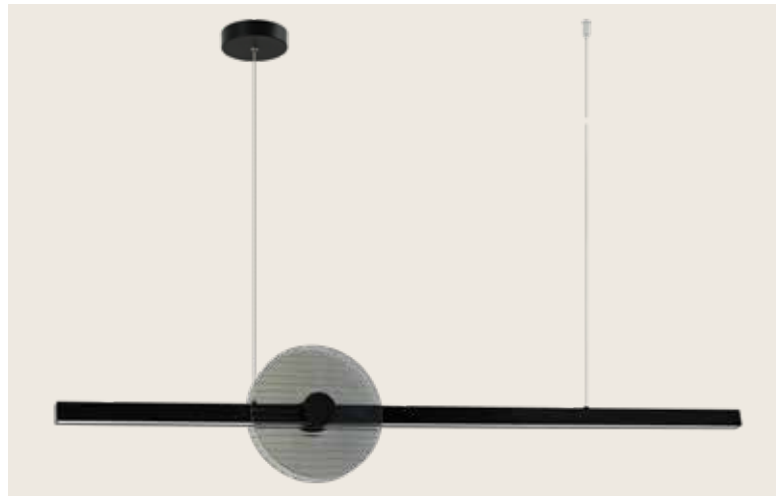

Power 20W
Input 220-240V, 50/60Hz
Color Temperature 3000K
Lumen 1390Lm
Cri 80
Dimensions L: 120.7cm W: 5cm H: 22cm
Base Ø: 12.4cm H: 3cm
Dimmable Triac ☐
Material Metal - Glass - Aluminium
Special Feature 200cm Cable Adjustable
Profile W: 3cm H: 2cm
Color Black-Smoked Glass / **Code 25425**
Color Gold-Clear Glass / **Code 25426**