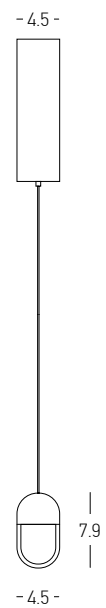

Power 7W
Input 220-240V, 50/60Hz
Color Temperature 3000K
Lumen 405Lm
Cri 90
Dimensions Ø: 4.5cm H: 7.9cm
Base Ø: 4.5cm H: 16cm
Dimmable Triac ☐
Material Aluminium - Acrylic
Special Feature 200cm Cable Adjustable

Color Sandy White / **Code 25139**
Color Sandy Black / **Code 25140**