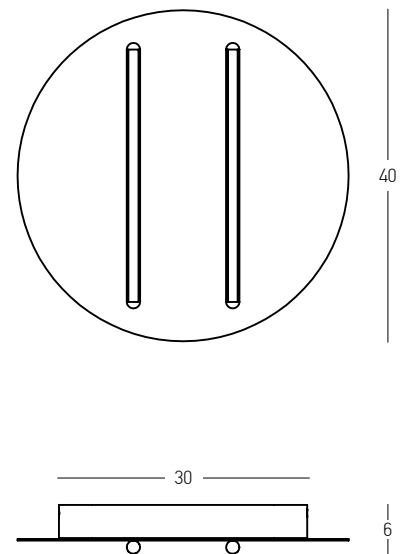

Power	28W
Input	220-240V, 50/60Hz
Color Temperature	3000K
Lumen	1200Lm
Cri	80
Dimensions	Ø: 40cm H: 6cm
Base	L: 30cm W: 8cm H: 4cm
Dimmable Triac	☉
Material	Metal - Aluminium - PVC
Color	Sandy Brick Red-Black Matt / Code 2567
Color	Sandy Grey-Black Matt / Code 2568