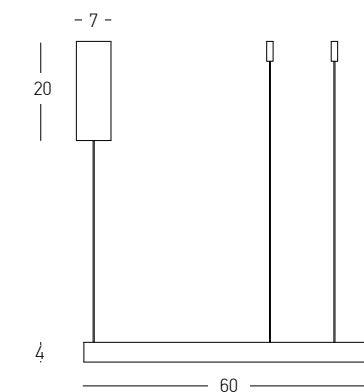

Power 34W
Input 220-240V, 50/60Hz
Color Temperature 3000K
Lumen 2280Lm
Cri 80
Dimensions Ø: 60cm H: 4cm
Base Ø: 7cm H: 20cm
Dimmable Triac ☒
Material Aluminium - Acrylic
Special Feature 210cm Cable Adjustable
Profile 4x2cm
Color Brushed Gold Matt / **Code 2006**