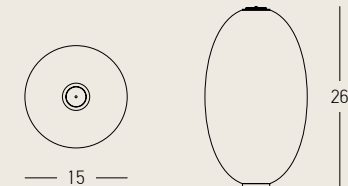

Without Light
Ø: 16cm H: 14cm
Ceramic - Aluminium
Up-Down Connector
Grey Green
Code 25112

Power
Dimensions
Material
Special Feature
Color

Without Light
Ø: 16cm H: 14cm
Ceramic - Aluminium
Up-Down Connector
Pine Green
Code 25113

Power
Dimensions
Material
Special Feature
Color

Without Light
L: 20cm H: 14cm
Ceramic - Aluminium
Up-Down Connector
Stone Grey
Code 25109

Power
Dimensions
Material
Special Feature
Color

Without Light
Ø: 20cm H: 14cm
Ceramic - Aluminium
Up-Down Connector
Dark Pink
Code 25110