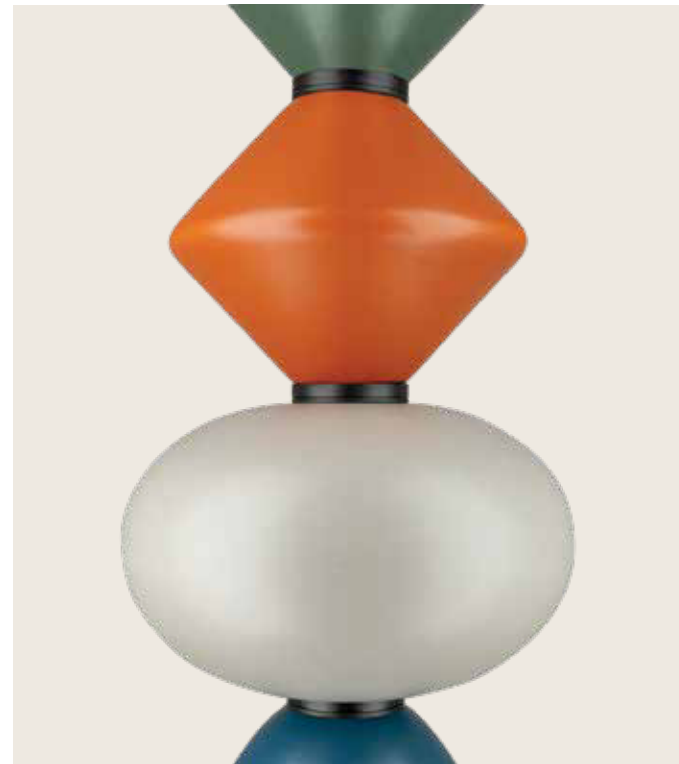

Bulb 1x GU10
 Power 10W MAX
 Input 220-240V, 50/60Hz
 Dimensions Ø: 6.7cm H: 20.5cm
 Wooden Base Ø: 10cm H: 2cm
 Material Stone - Wood
 Special Feature 200cm Fabric Cable Adjustable
 Color Natural Stone-Brown Wood / **Code 25417**

Shape Your Light: Modular Ceramic Suspension System

Step by Step: Build Your Ceramic Suspension Light

Assemble a Suspension Light with Plug & Play Ceramic Parts

How To Create your Own Suspension
plug and play system with ceramic parts

How To Create your Own Suspension

plug and play system with ceramic parts

A modular lighting system crafted for those who seek design freedom with elevated aesthetics. Tailor your own luminous composition - whether suspended vertically or horizontally by using the suspension kit - designed to bring your vision to life. Create your lighting with precision by combining up to three opal glasses in two sizes, paired with your choice of sculptural ceramic parts in six rich matt finishes and three contemporary ceramic designs - oval, diamond-shape and rounded. Each part is crowned with a sleek black metal ring, providing a bold contrast to it's glow. The ceramic components are threaded for seamless, stable assembly, allowing you to position each element exactly as your space demands.