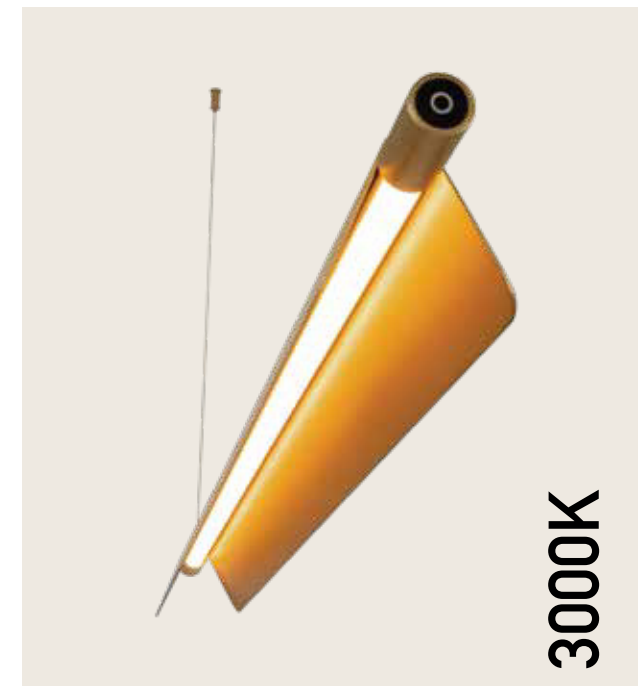

Power 22W
Input 220-240V, 50/60Hz
Color Temperature 3000K, 4000K, 5700K
Lumen 1584Lm, 1608Lm, 1627Lm
Cri 80
Dimensions L: 122cm W: 9cm H: 9cm
Base L: 26cm W: 6cm H: 3.5cm
Dimmable ☉
Material Metal - Aluminium - Acrylic
Special Feature 200cm Transparent Cable Adjustable
Dimming Switch / Change CCT
On the Lamp Tube
Movable Light Deflectors
Color Brushed Gold / **Code 25191**