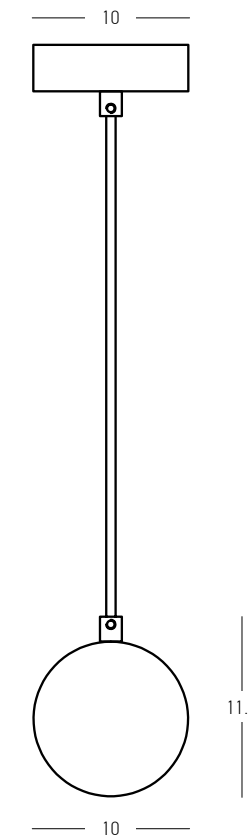

Power 3W
Input 220-240V, 50/60Hz
Color Temperature 3000K
Lumen 150Lm
Cri 80
Dimensions Ø: 10cm W: 3.5cm H: 11.6cm
Base Ø: 10cm H: 3cm
Non Dimmable ☒
Material Stone - Metal
Special Feature 200cm Fabric Cable Adjustable
Color Natural Stone-Gold / **Code 25336**