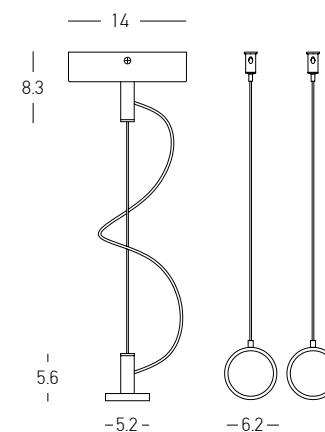

How To Create your Own Suspension

plug and play system with ceramic parts

A modular lighting system crafted for those who seek design freedom with elevated aesthetics. Tailor your own luminous composition - whether suspended vertically or horizontally by using the suspension kit - designed to bring your vision to life. Create your lighting with precision by combining up to three opal glasses in two sizes, paired with your choice of sculptural ceramic parts in six rich matt finishes and three contemporary ceramic designs - oval, diamond-shape and rounded. Each part is crowned with a sleek black metal ring, providing a bold contrast to it's glow. The ceramic components are threaded for seamless, stable assembly, allowing you to position each element exactly as your space demands.

Minimal yet expressive, this modular system is LED compatible (max 32W) - designed not just to illuminate, but to inspire.

Shape the Light. Design the Mood.
Modular elegance for limitless creativity.

Surface Suspension Kit for Horizontal and Vertical Installation (Support 20-32W)

Power 32W MAX, 20W MIN
Input 220-240V, 50/60Hz
Dimensions Ø: 14cm H: 200cm
Base Ø: 14cm H: 3cm
Dimmable Triac ☐
Material Aluminium
Special Feature 200cm Cable Adjustable
200cm Wires with Hanging Rings Adjustable
Driver Included

Color Black Matt / **Code 25105**

Surface Suspension Kit for Horizontal and Vertical Installation (Support max. 15W)

Power 15W MAX
Input 220-240V, 50/60Hz
Dimensions Ø: 14cm H: 200cm
Base Ø: 14cm H: 3cm
Dimmable Triac ☐
Material Aluminium
Special Feature Compatible with only one Opal Glass
200cm Cable Adjustable
Driver Included

Color Black Matt / **Code 25105-1**