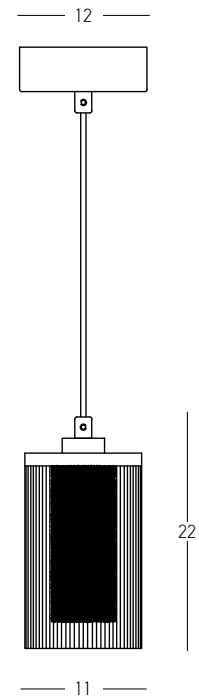

Power 9W
Input 220-240V, 50/60Hz
Color Temperature 3000K
Lumen 846Lm
Cri 90
Dimensions Ø: 11cm H: 22cm
Glass Ø: 11cm H: 20cm
Base Ø: 12cm H: 4cm
Dimmable Triac ☐
Material Metal - Clear Glass - Opal Glass
Special Feature 200cm Cable Adjustable
Color Gold Matt / **Code 23018**