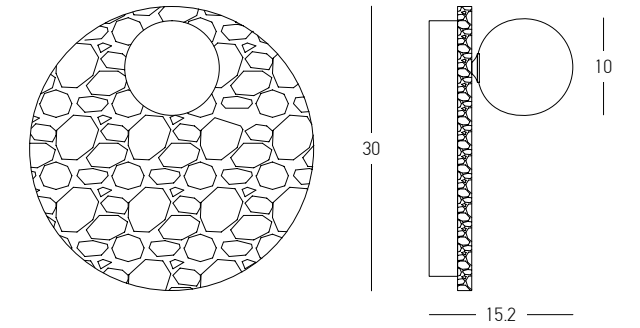

Bulb 1x G9 LED
Power 5W MAX
Input 220-240V, 50/60Hz
Dimensions Ø: 30cm L: 15.2cm
Opal Glass Ø: 10cm
Material Stone - Metal - Opal Glass
Color Natural Stone / **Code 25316**