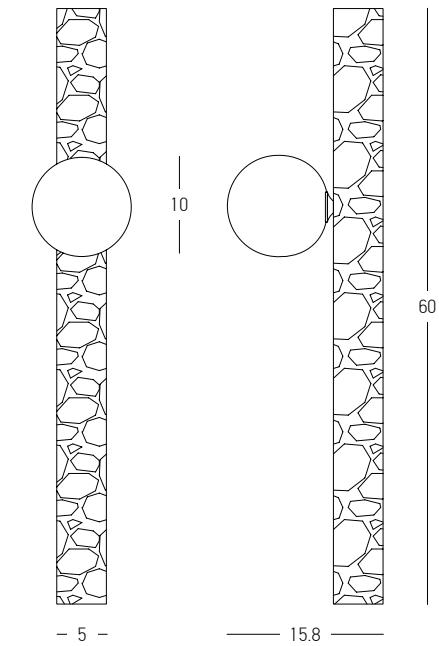

Bulb 1x G9 LED
Power 5W MAX
Input 220-240V, 50/60Hz
Dimensions L: 15.8cm W: 10cm H: 60cm
Stone L: 5cm W: 5cm H: 60cm
Opal Glass Ø: 10cm
Material Stone - Metal - Opal Glass
Color Natural Stone / **Code 25315**