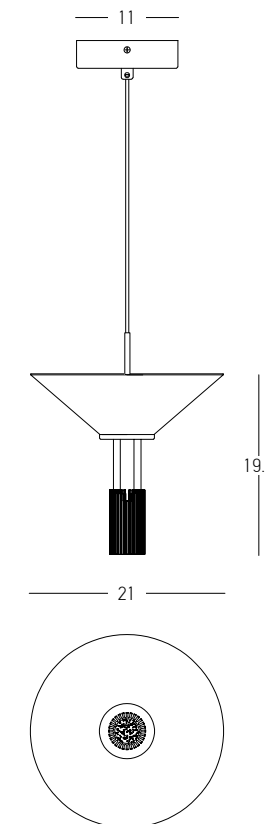

Power	10W
Input	220-240V, 50/60Hz
Color Temperature	3000K
Lumen	780Lm
Cri	90
Dimensions	Ø: 21cm H: 19.5cm
Base	Ø: 11cm H: 3cm
Dimmable Triac	○
Material	Aluminium - Glass
Special Feature	200cm Cable Adjustable Up-Down Lighting
Color	Black Matt / Code 23198
Color	Gold Matt / Code 23199