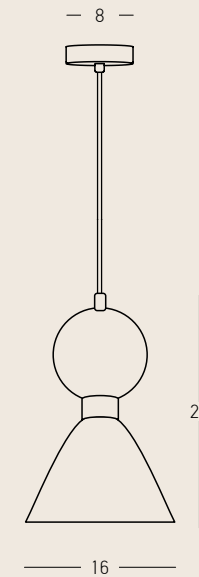

Bulb 1x E14
Power 15W MAX
Input 220-240V, 50/60Hz
Dimensions Ø: 16cm H: 25cm
Base Ø: 8cm H: 3.5cm
Shade Ø: 16cm H: 11cm
Material Brass - Gypsum - Marble
Special Feature 200cm Fabric Cable Adjustable
Color Sandy Black-Brass-Black Marble / **Code 23240**