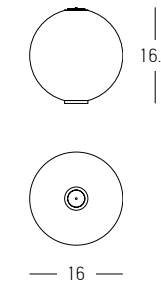

Intermediate Opal Glass

Power 10W
Input 220-240V, 50/60Hz
Color Temperature 3000K
Lumen 870Lm
Cri 80
Dimensions Ø: 16cm H: 16.5cm
Dimmable Triac
Material Metal - Aluminium - Glass
Special Feature Up-Down Connector
Color Black Matt-Opal Glass / **Code 22232-B**