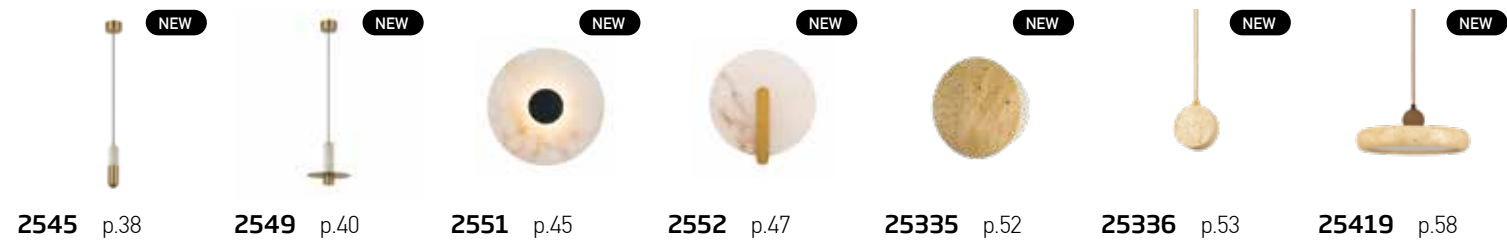

Enjoy your
new atmosphere!

Crafted by Nature
Shaped by Design

01. MINERAL TEXTURES

Power 35W
 Input 220-240V, 50/60Hz
 Color Temperature 3000K
 Lumen 3600Lm
 Cri 90
 Dimensions Ø: 49cm H: 210cm
 Base Ø: 12cm H: 4cm
 Alabaster Ø: 49cm H: 5.5cm
 Dimmable Triac
 Material Metal - Alabaster
 Special Feature 200cm Cable Adjustable
 Color Brass-Natural Alabaster / **Code 2543**

Power 45W
 Input 220-240V, 50/60Hz
 Color Temperature 3000K
 Lumen 4800Lm
 Cri 90
 Dimensions Ø: 64cm H: 210cm
 Base Ø: 18cm H: 4cm
 Alabaster Ø: 64cm H: 5.5cm
 Dimmable Triac
 Material Metal - Alabaster
 Special Feature 200cm Cable Adjustable
 Color Brass-Natural Alabaster / **Code 2544**