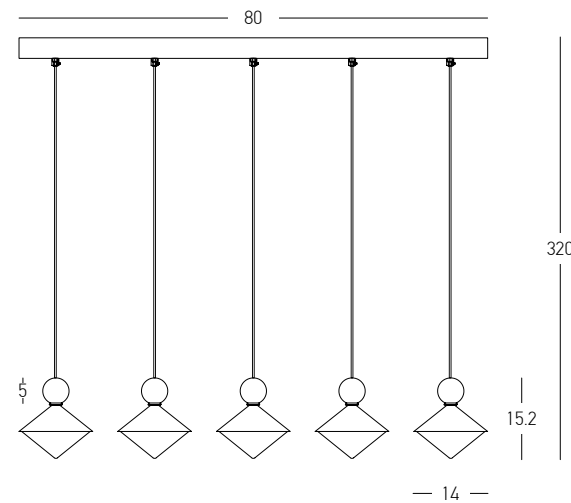

Power 32W
Input 220-240V, 50/60Hz
Color Temperature 3000K
Lumen 2150Lm
Cri 90
Dimensions L: 80cm W: 14cm H: 320cm
Base L: 80cm W: 8cm H: 3.5cm
Shades Ø: 14cm H: 15.2cm
Dimmable Triac ☐
Material Metal - Ceramic - Glass
Special Feature 300cm Cable Adjustable
Color Brass-Beige Red-Pastel Grey Green-Pastel Blue / **Code 25103**