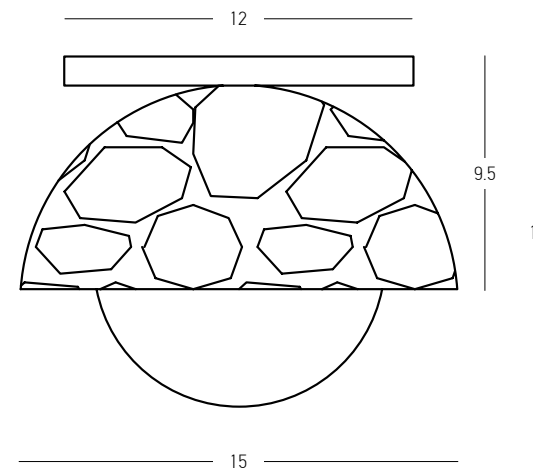

Bulb 1x G9 LED
Power 5W MAX
Input 220-240V, 50/60Hz
Dimensions Ø: 15cm H: 14cm
Wooden Base Ø: 12cm H: 2cm
Material Stone - Wood - Opal Glass
Special Feature Glass Ø: 10cm
Color Natural Stone-Brown Wood / **Code 25418**