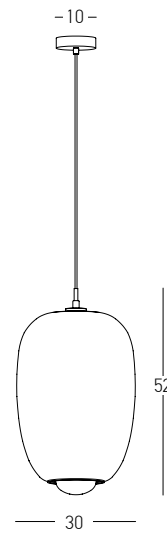

Bulb 1x G9 LED
Power 7W MAX
Input 220-240V, 50/60Hz
Dimensions Ø: 30cm H: 52cm
Base Ø: 10cm H: 2.5cm
Glass Ø: 30cm H: 43cm
Opal Glass Ø: 10.5cm H: 13.5cm
Material Metal - Smoked Glass Outside
Opal Glass Inside
Special Feature 150cm Cable Adjustable
Color Smoked Glass-Gold Matt / **Code 22056**