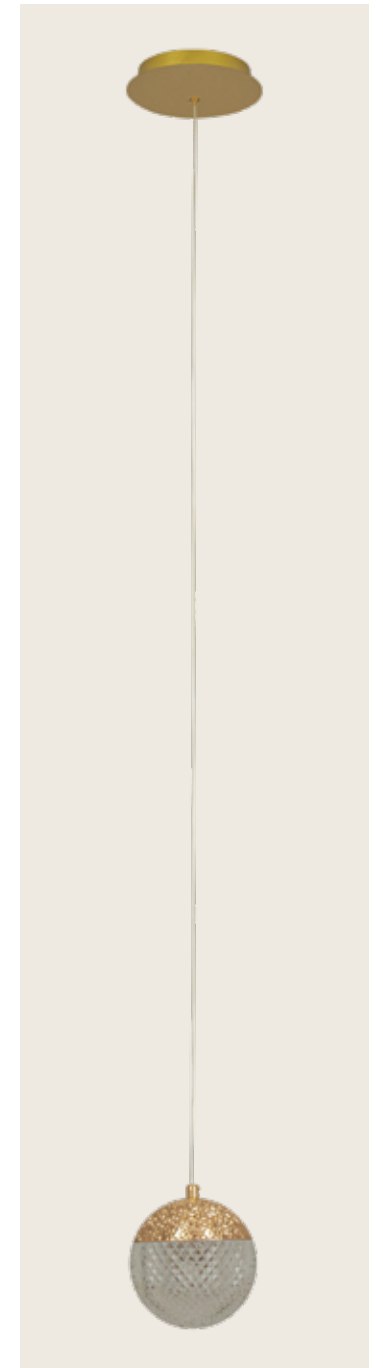

Power 9W
Input 220-240V, 50/60Hz
Color Temperature 3000K
Lumen 660Lm
Cri 80
Dimensions Ø: 12cm H: 13cm
Base Ø: 13cm H: 4cm
Globe Ø: 12cm
Non Dimmable ☒
Material Aluminium - Acrylic Globe
Special Feature 200cm Cable Adjustable
Color Gold / **Code 25323**