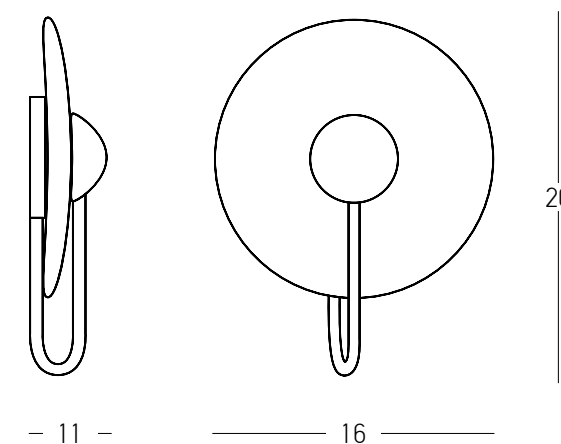

Power	3W
Input	220-240V, 50/60Hz
Color Temperature	3000K
Lumen	210Lm
Dimensions	L: 11cm Ø: 16cm H: 20cm
Non Dimmable	☒
Material	Metal - Marble
Color	White Marble-Sandy Black / Code 18168
Color	White Marble-Corten / Code 22221