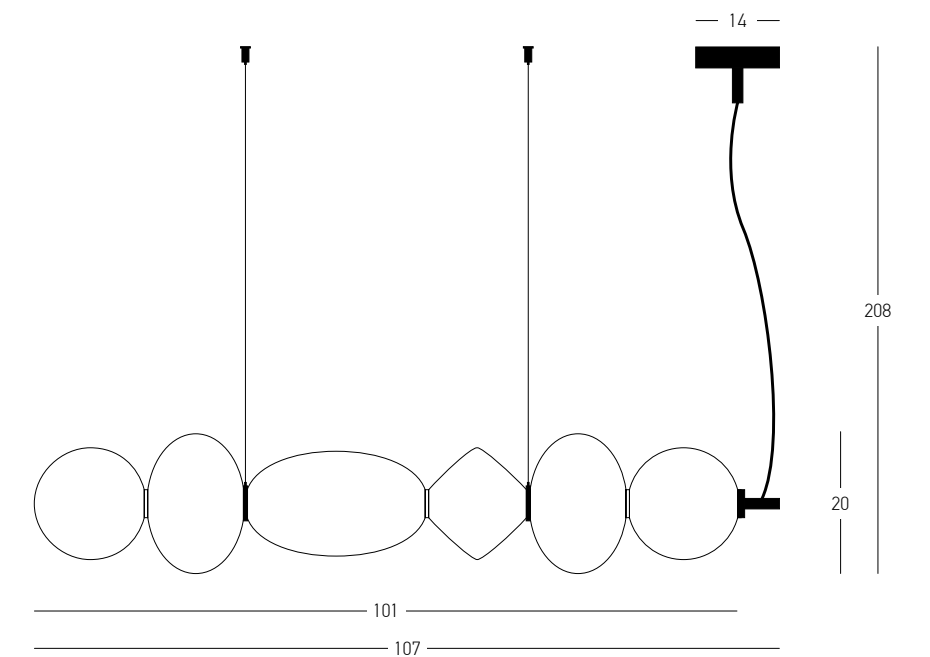

Shape Your Light: Modular Ceramic Suspension System