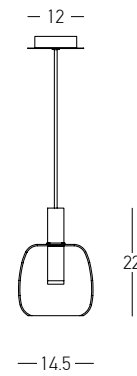

Power 7W
Input 220-240V, 50/60Hz
Color Temperature 3000K
Lumen 450Lm
Cri 80
Dimensions Ø: 14.5cm H: 22cm
Base Ø: 12cm H: 2.5cm
Non Dimmable ☒
Material Aluminium - Glass - Acrylic
Special Feature 150cm Cable Adjustable
Color Black Matt-Smoked Grey / **Code 1967**
Color Gold Matt-Clear Glass / **Code 1968**