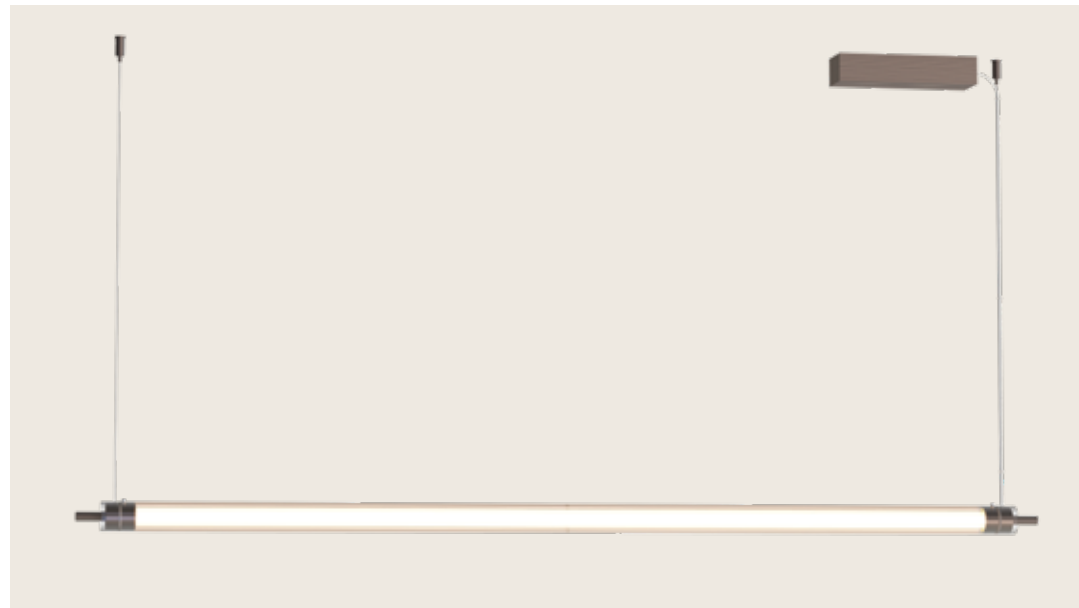

Power	20W
Input	220-240V, 50/60Hz
Color Temperature	3000K
Lumen	1600Lm
Cri	90
Dimensions	Ø: 4cm H: 72cm
Base	Ø: 9cm H: 5cm
Dimmable Triac	☉
Material	Metal - Acrylic - Clear Glass
Special Feature	130cm Cable Adjustable
Color	Brushed Gold / Code 25168
Color	Brushed Coffee / Code 25169