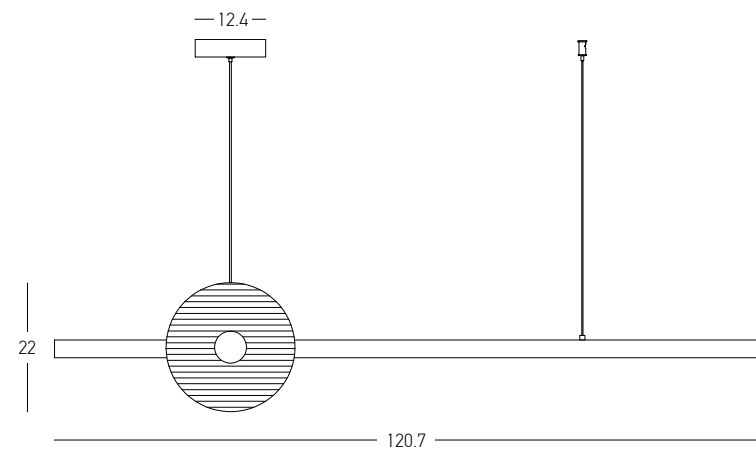

Power 20W
Input 220-240V, 50/60Hz
Color Temperature 3000K
Lumen 1390Lm
Cri 80
Dimensions L: 120.7cm W: 5cm H: 22cm
Base Ø: 12.4cm H: 3cm
Dimmable Triac ☐
Material Metal - Glass - Aluminium
Special Feature 200cm Cable Adjustable
Profile W: 3cm H: 2cm
Color Black-Smoked Glass / **Code 25425**
Color Gold-Clear Glass / **Code 25426**