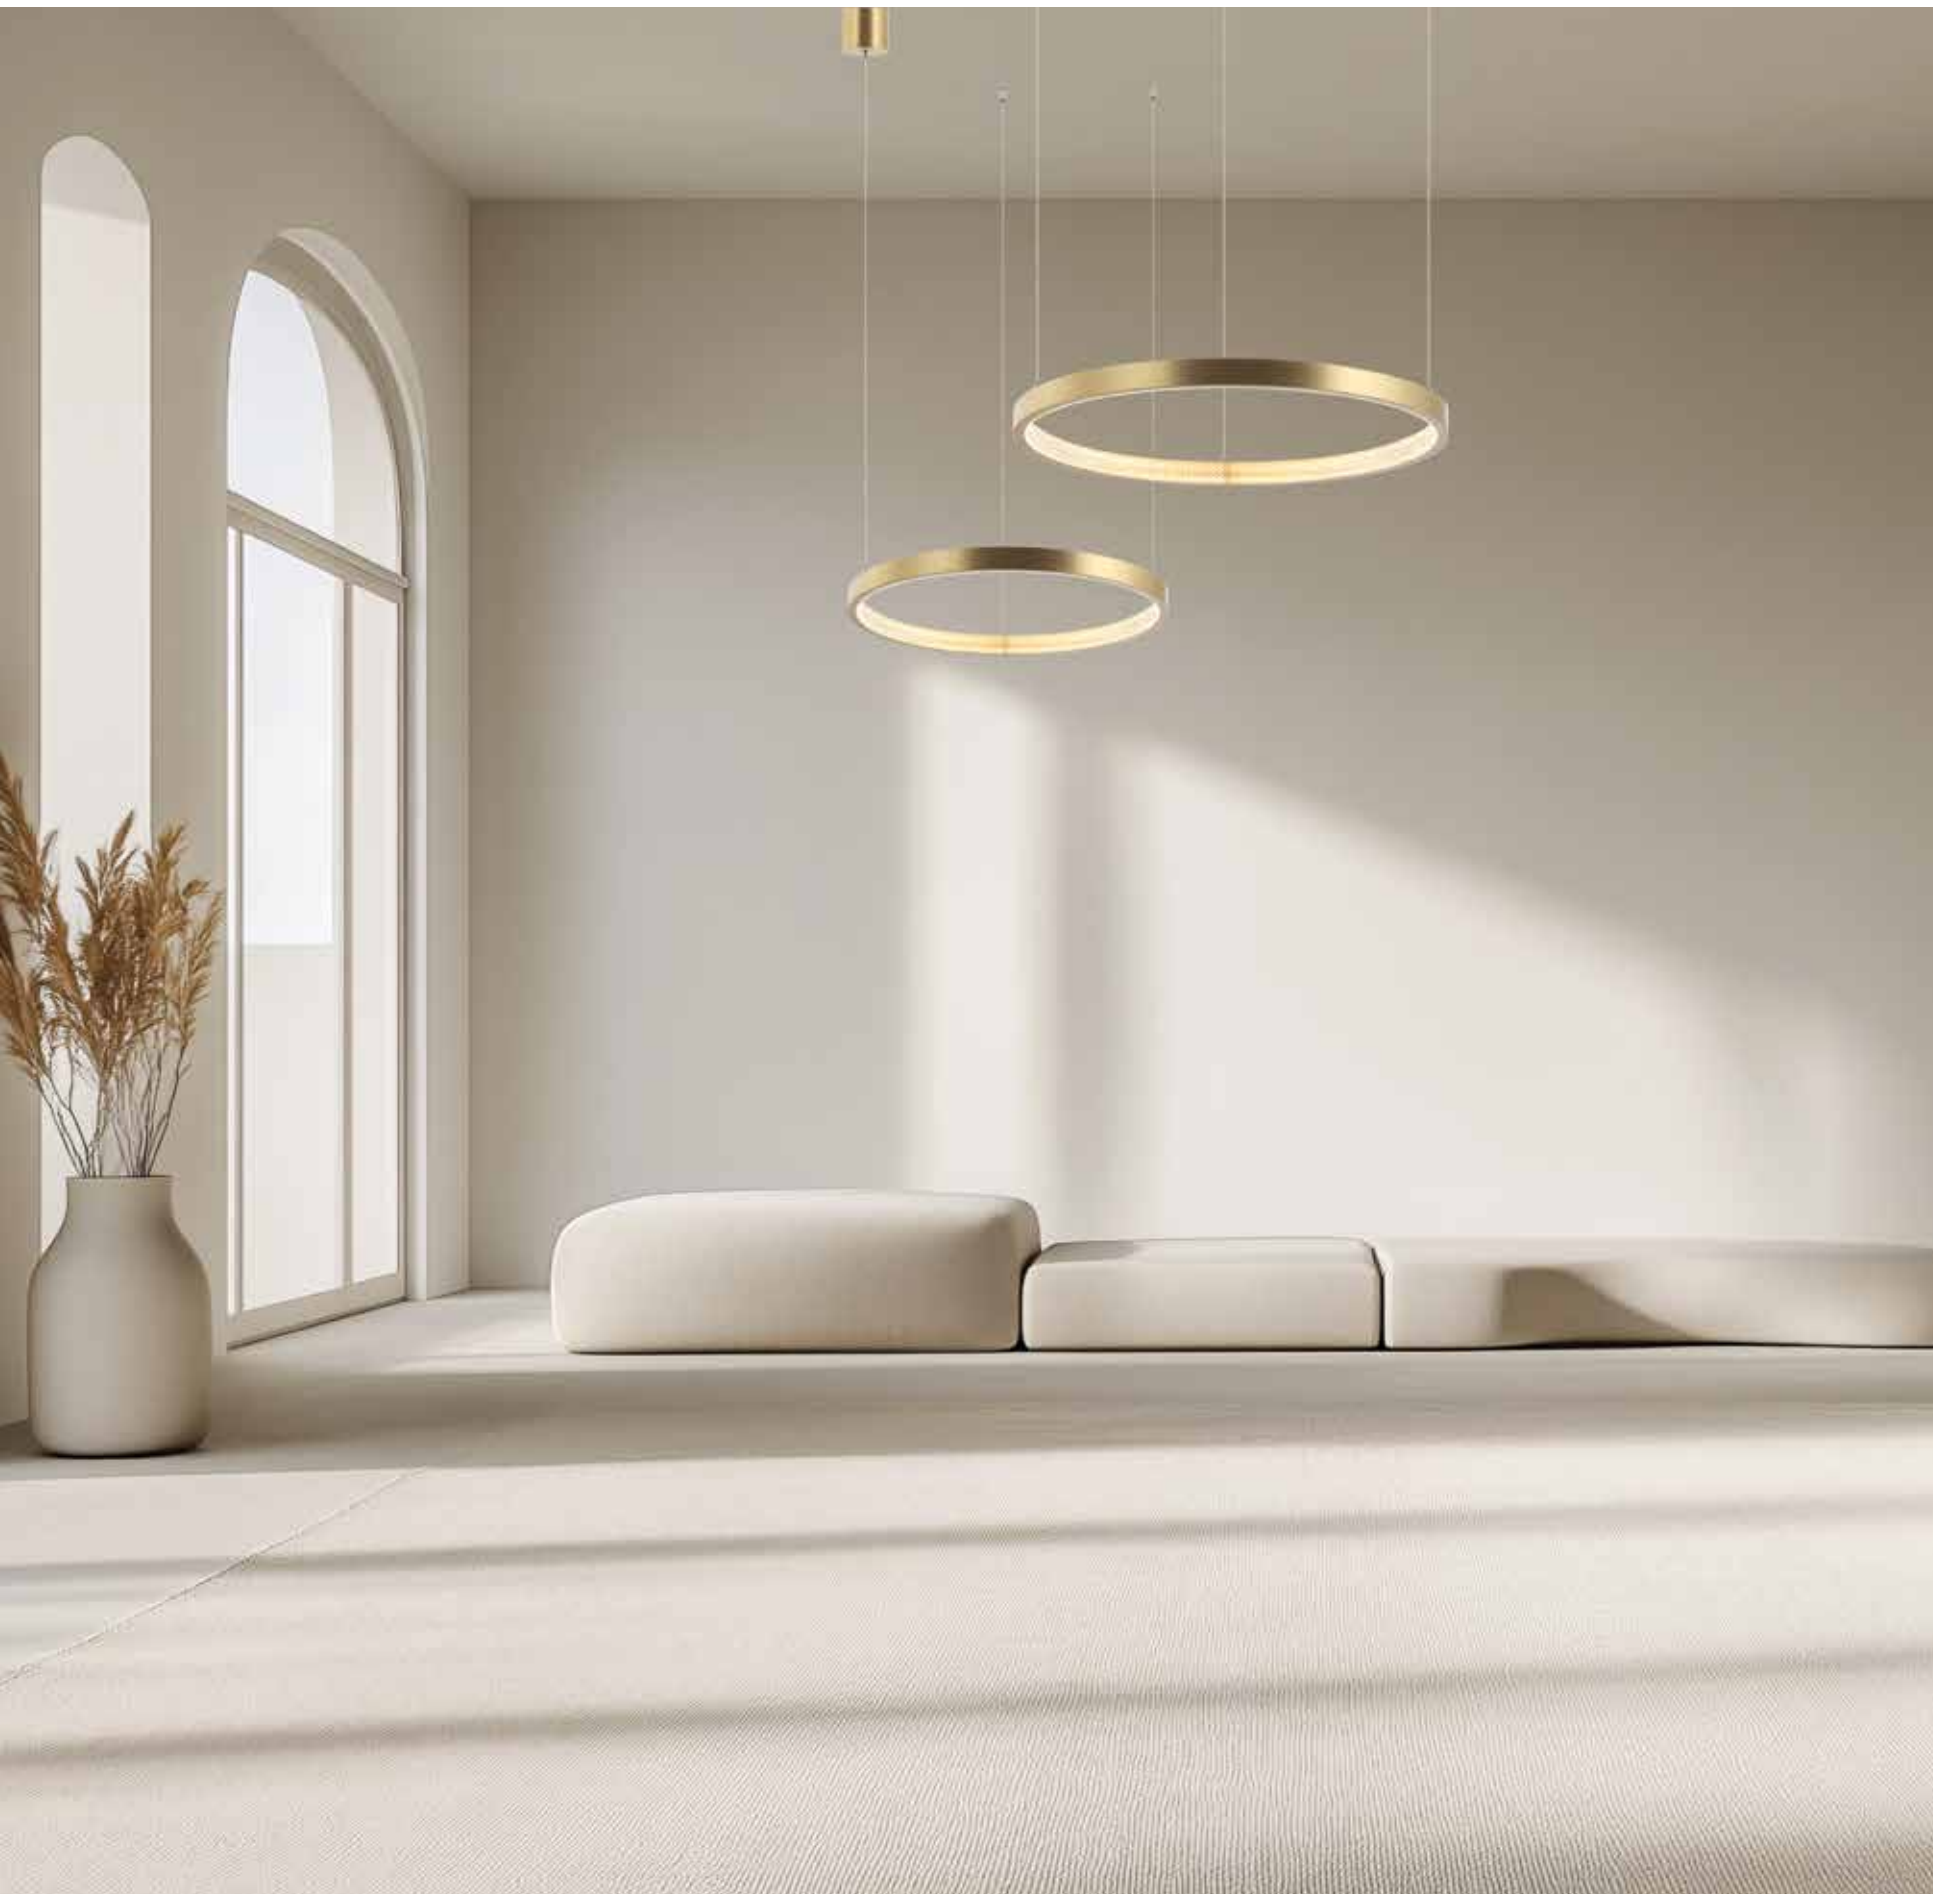

Power 34W
Input 220-240V, 50/60Hz
Color Temperature 3000K
Lumen 2280Lm
Cri 80
Dimensions Ø: 60cm H: 4cm
Base Ø: 7cm H: 20cm
Dimmable Triac ☒
Material Aluminium - Acrylic
Special Feature 210cm Cable Adjustable
Profile 4x2cm
Color Brushed Gold Matt / **Code 2006**