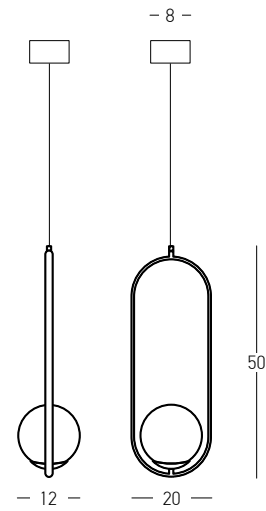

Bulb 1x G9 LED
Power 7W MAX
Input 220-240V, 50/60Hz
Dimensions W: 20cm H: 50cm
Base Ø: 8cm H: 3.5cm
Material Metal - Opal Glass
Special Feature 220cm Fabric Cable Adjustable
Opal Glass Ø: 12cm
Color Gold Matt / **Code 23135**