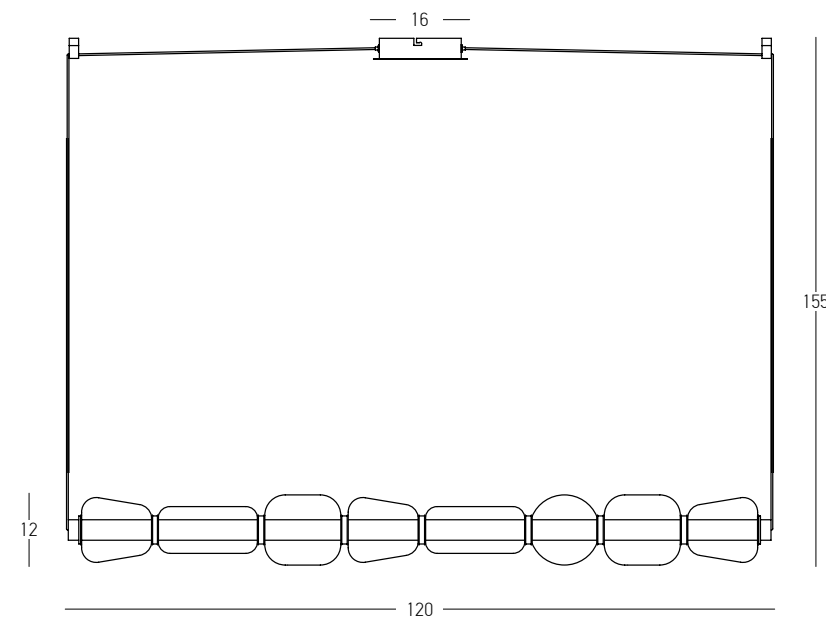

Power 37W
Input 220-240V, 50/60Hz
Color Temperature 3000K
Lumen 2211Lm
Cri 80
Dimensions L: 120cm W: 12cm H: 155cm
Base Ø: 16cm H: 4cm
Non Dimmable ☒
Material Metal - Acrylic - Glass
Special Feature 200cm Cable Adjustable
Color Gold Matt-Champagne Glass / **Code 23065**
Color Black Matt-Smoked Glass / **Code 23066**