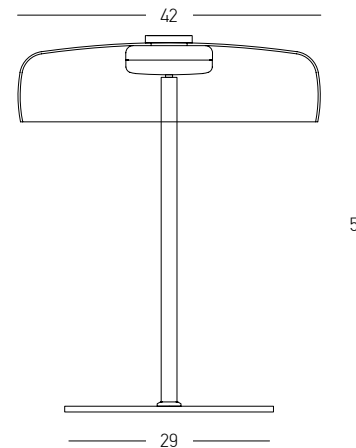

Power 15W
Input 220-240V, 50/60Hz
Color Temperature 3000K
Lumen 1554Lm
Cri 80
Dimensions Ø: 42cm H: 162cm
Glass Ø: 42cm H: 13cm
Base Ø: 29cm H: 1.5cm
Non Dimmable ☒
Material Metal - Smoked Glass
Special Feature 150cm Cable Available
Movable Shade

Color Black Matt / Code 23055