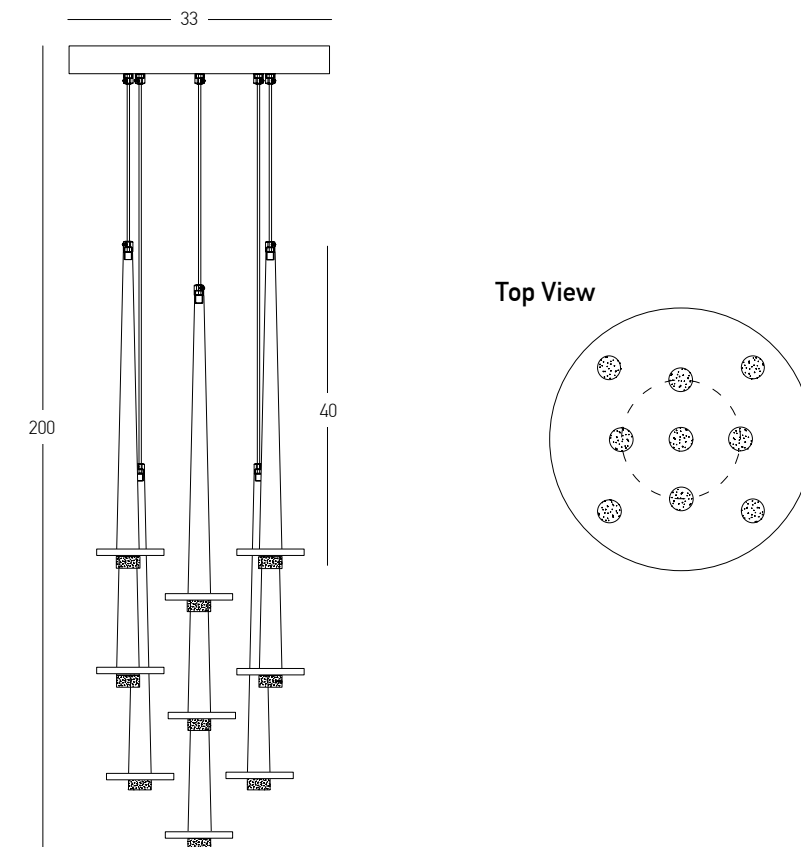

Power	25W
Input	220-240V, 50/60Hz
Color Temperature	3000K
Lumen	1712Lm
Cri	90
Dimensions	Ø: 33cm H: 200cm
Base	Ø: 33cm H: 3.5cm
Dimmable Triac	○
Material	Metal - Aluminium - Acrylic - Marble
Special Feature	150cm Cable Adjustable Stick Ø: 3cm H: 40cm
Color	Sandy Black-White Marble / Code 22113