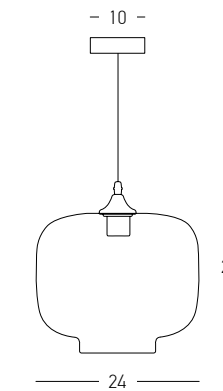

Bulb 1x E27
Power 40W MAX
Input 220-240V, 50/60Hz
Dimensions Ø: 24cm H: 22cm
Base Ø: 10cm H: 2.5cm
Material Glass
Special Feature 150cm Cable Adjustable
Color Smoked Grey / **Code 14102**