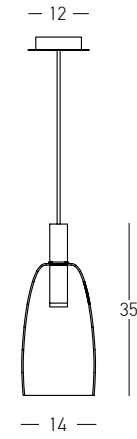

Power 7W
Input 220-240V, 50/60Hz
Color Temperature 3000K
Lumen 450Lm
Cri 80
Dimensions Ø: 14cm H: 35cm
Base Ø: 12cm H: 2.5cm
Non Dimmable ☒
Material Aluminium - Glass - Acrylic
Special Feature 150cm Cable Adjustable
Color Gold Matt-Clear Glass / **Code 1966**
Color Black Matt-Smoked Grey / **Code 1965**