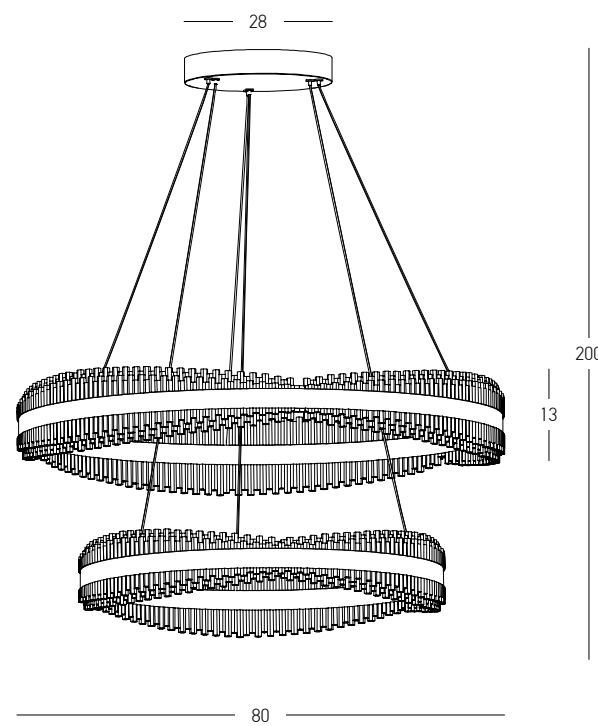

Crystalline Elegance
Exquisite crystal lighting that transforms light
into pure luxury.

05. CRYSTAL

Power 118W
 Input 220-240V, 50/60Hz
 Color Temperature 3000K
 Lumen 7400Lm
 Cri 90
 Dimensions Ø: 60cm | Ø: 80cm H: 200cm
 Base Ø: 28cm H: 4cm
 Dimmable Triac
 Material Metal - Crystal
 Special Feature 180cm Cable Adjustable
 Color Brushed Gold / **Code 25413**