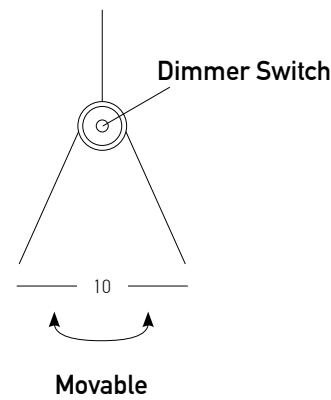

Power 22W
Input 220-240V, 50/60Hz
Color Temperature 3000K, 4000K, 5700K
Lumen 1584Lm, 1608Lm, 1627Lm
Cri 80
Dimensions L: 122cm W: 9cm H: 9cm
Base L: 26cm W: 6cm H: 3.5cm
Dimmable ☉
Material Metal - Aluminium - Acrylic
Special Feature 200cm Transparent Cable Adjustable
Dimming Switch / Change CCT
On the Lamp Tube
Movable Light Deflectors
Color Brushed Gold / **Code 25191**