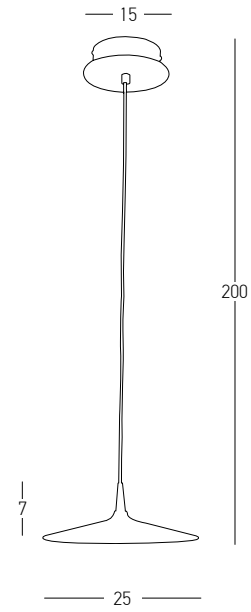

Power 6W
Input 220-240V, 50/60Hz
Color Temperature 3000K
Lumen 600Lm
Cri 80
Dimensions Ø: 25cm H: 7cm
Base Ø: 15cm H: 4.5cm
Non Dimmable ☒
Material Metal - Wood
Special Feature 200cm Cable Adjustable
Color Nature Wood-Black Matt / **Code 19150**