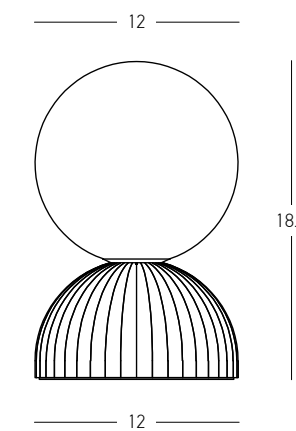

Bulb	1x G9 LED
Power	9W MAX
Dimensions	Ø: 12cm H: 18.8cm
Base	Ø: 12cm H: 6cm
Opal Glass	Ø: 12cm
Material	Metal - Clay - Opal Glass
Special Feature	150cm Black Cable Available
Color	Olive Green-Black / Code 2589
Color	Terracotta-Black / Code 2590