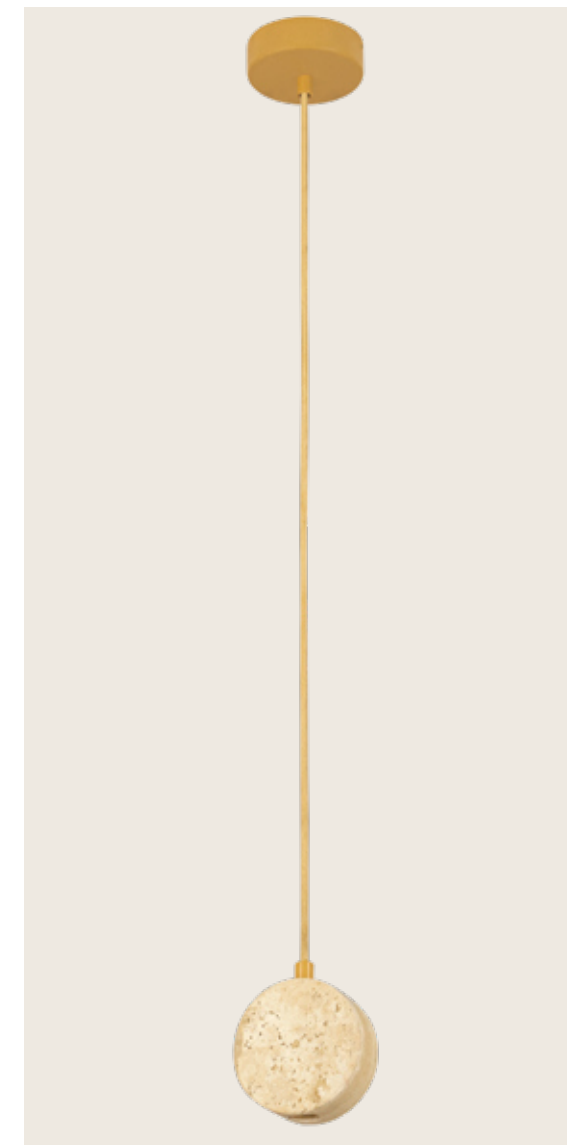

Power 3W
Input 220-240V, 50/60Hz
Color Temperature 3000K
Lumen 150Lm
Cri 80
Dimensions Ø: 10cm W: 3.5cm H: 11.6cm
Base Ø: 10cm H: 3cm
Non Dimmable ☒
Material Stone - Metal
Special Feature 200cm Fabric Cable Adjustable
Color Natural Stone-Gold / **Code 25336**