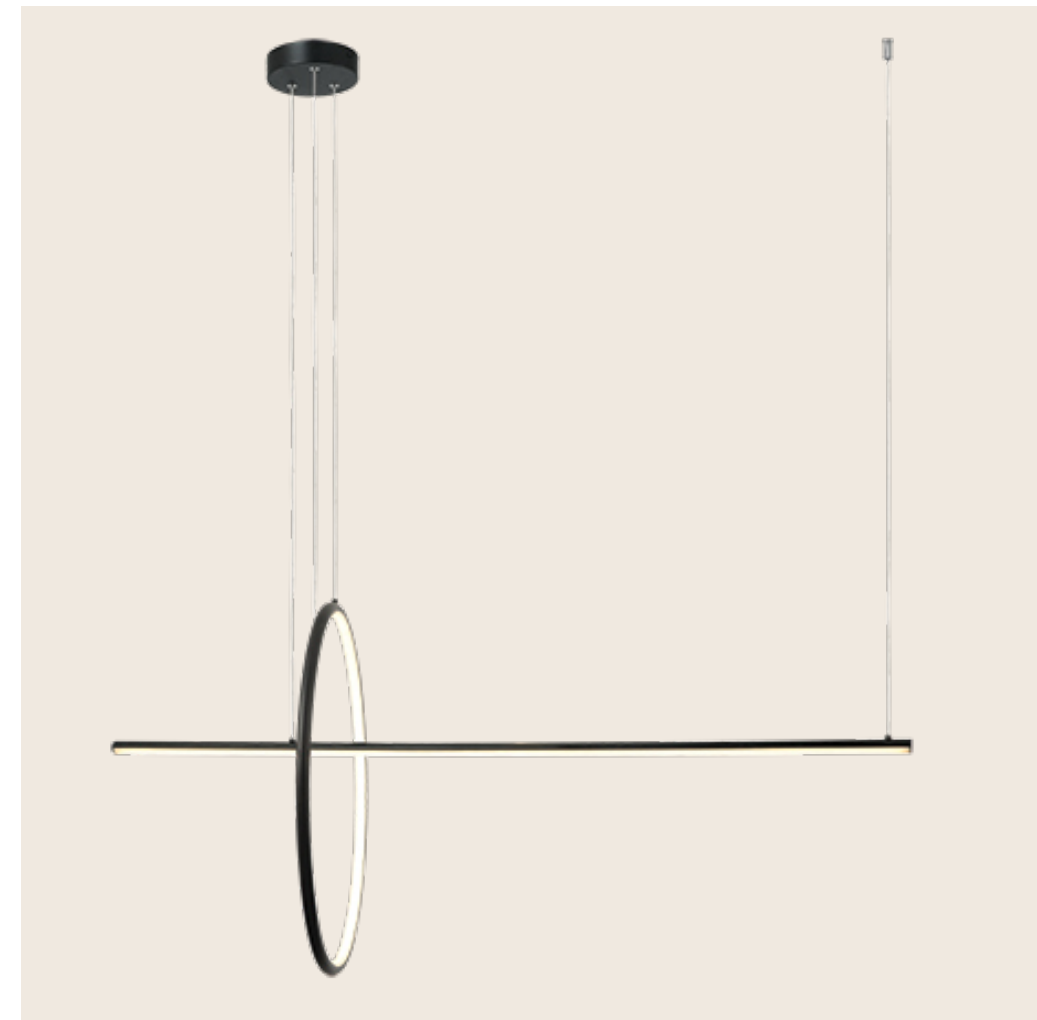

Power	41W
Input	220-240V, 50/60Hz
Color Temperature	3000K
Lumen	3720Lm
Cri	80
Dimensions	Ø: 55.5cm L: 122cm H: 205cm
Base	Ø: 16cm H: 3.5cm
Dimmable Triac	○
Material	Aluminium - Acrylic
Special Feature	150cm Cable Adjustable Step Dimming 10%-40%-100% Profile Ø: 2cm
Color	Black Matt / Code 20128