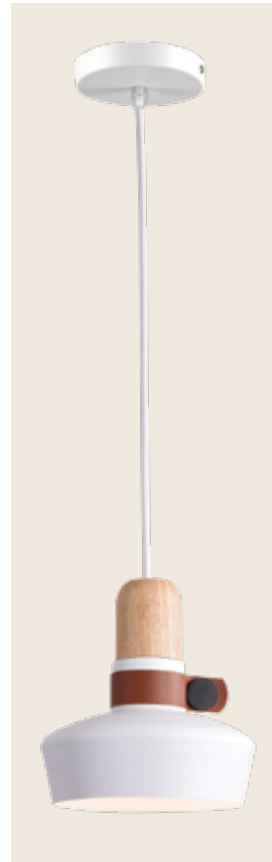

Simply Natural
Wooden lighting that adds natural warmth.

07. WOOD

Power 6W
Input 220-240V, 50/60Hz
Color Temperature 3000K
Lumen 600Lm
Cri 80
Dimensions Ø: 25cm H: 7cm
Base Ø: 15cm H: 4.5cm
Non Dimmable ☒
Material Metal - Wood
Special Feature 200cm Cable Adjustable
Color Nature Wood-Black Matt / **Code 19150**