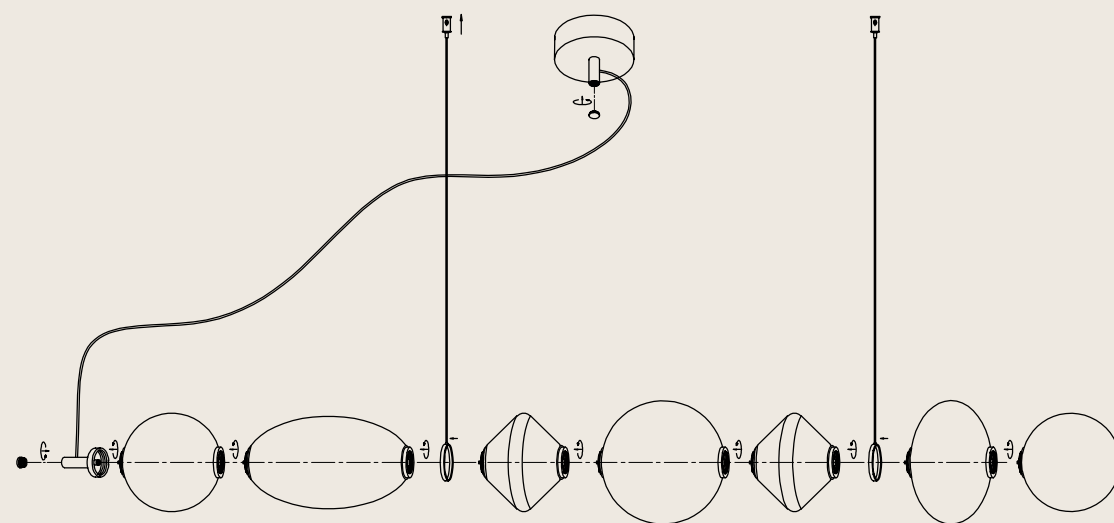

How To Create your Own Suspension

plug and play system with ceramic parts

A modular lighting system crafted for those who seek design freedom with elevated aesthetics. Tailor your own luminous composition - whether suspended vertically or horizontally by using the suspension kit - designed to bring your vision to life. Create your lighting with precision by combining up to three opal glasses in two sizes, paired with your choice of sculptural ceramic parts in six rich matt finishes and three contemporary ceramic designs - oval, diamond-shape and rounded. Each part is crowned with a sleek black metal ring, providing a bold contrast to it's glow. The ceramic components are threaded for seamless, stable assembly, allowing you to position each element exactly as your space demands.

Minimal yet expressive, this modular system is LED compatible (max 32W) - designed not just to illuminate, but to inspire.

Shape the Light. Design the Mood.
Modular elegance for limitless creativity.

Surface Suspension Kit for Horizontal and Vertical Installation (Support 20-32W)

Power 32W MAX, 20W MIN
Input 220-240V, 50/60Hz
Dimensions Ø: 14cm H: 200cm
Base Ø: 14cm H: 3cm
Dimmable Triac ☐
Material Aluminium
Special Feature 200cm Cable Adjustable
200cm Wires with Hanging Rings Adjustable
Driver Included

Color Black Matt / **Code 25105**

Surface Suspension Kit for Horizontal and Vertical Installation (Support max. 15W)

Power 15W MAX
Input 220-240V, 50/60Hz
Dimensions Ø: 14cm H: 200cm
Base Ø: 14cm H: 3cm
Dimmable Triac ☐
Material Aluminium
Special Feature Compatible with only one Opal Glass
200cm Cable Adjustable
Driver Included

Color Black Matt / **Code 25105-1**