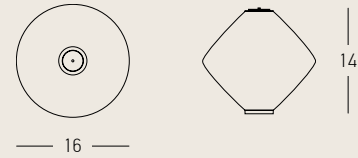

Power
Dimensions
Material
Special Feature
Color

Without Light
Ø: 16cm H: 14cm
Ceramic - Aluminium
Up-Down Connector
Grey Green
Code 25112