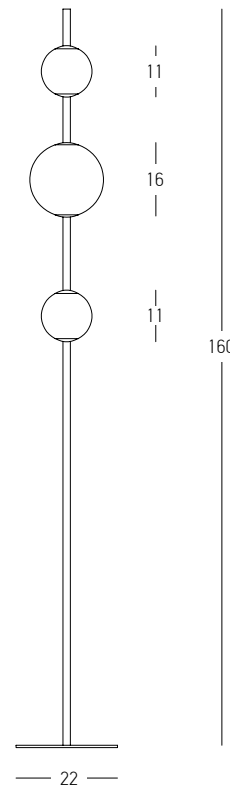

Power 6W
Input 220-240V, 50/60Hz
Color Temperature 3000K
Lumen 480Lm
Cri 80
Dimensions Ø: 11cm H: 42cm
Base Ø: 14cm H: 0.5cm
Non Dimmable ☒
Material Metal - Opal Glass
Special Feature 100cm Cable Available
Glass Ø: 11cm
Color Black Matt / **Code 20134**

Power 12W
Input 220-240V, 50/60Hz
Color Temperature 3000K
Lumen 960Lm
Cri 80
Dimensions Ø: 16cm H: 160cm
Base Ø: 22cm H: 0.5cm
Non Dimmable ☒
Material Metal - Opal Glass
Special Feature 200cm Cable Available
Glass Ø: 16cm | Ø: 11cm
Color Black Matt / **Code 20135**