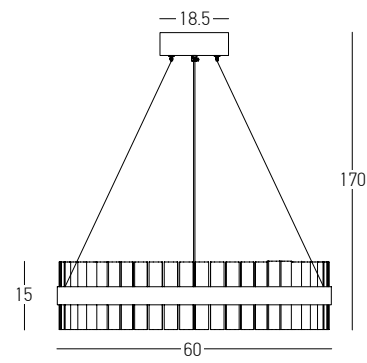

Power 56W
Input 220-240V, 50/60Hz
Color Temperature 3000K
Lumen 3610Lm
Cri 80
Dimensions Ø: 60cm H: 15cm
Base Ø: 18.5cm H: 5cm
Dimmable Triac
Material Stainless Steel - Clear Glass
Special Feature 150cm Cable Adjustable
Profile 3.5x4cm
Color Gold Matt / **Code 22039**

Power 68W
Input 220-240V, 50/60Hz
Color Temperature 3000K
Lumen 4350Lm
Cri 80
Dimensions Ø: 80cm H: 15cm
Base Ø: 18.5cm H: 5cm
Dimmable Triac
Material Stainless Steel - Clear Glass
Special Feature 150cm Cable Adjustable
Profile 3.5x4cm
Color Gold Matt / **Code 22040**