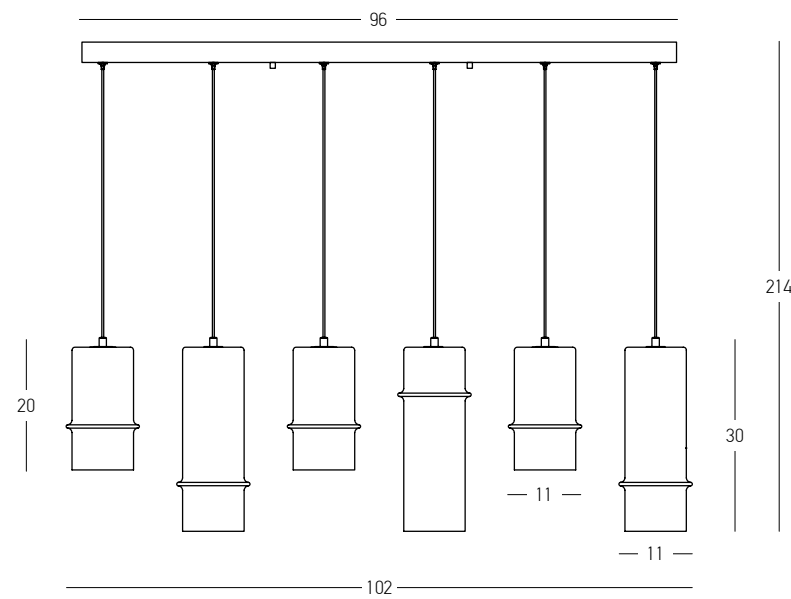

Power 26W
Input 220-240V, 50/60Hz
Color Temperature 3000K
Lumen 1860Lm
Cri 90
Dimensions L: 102cm W: 11cm H: 214cm
Base L: 96cm W: 6cm H: 4cm
Glasses Ø: 11cm H: 20cm | Ø: 11cm H: 30cm
Dimmable Step Dimming 10%-40%-100%
Material Metal - Aluminium - Glass
Special Feature 180cm Cable Adjustable
Color Sandy Black-Champagne Glass / **Code 2536**
Color Sandy Black-Smoked Glass / **Code 2537**