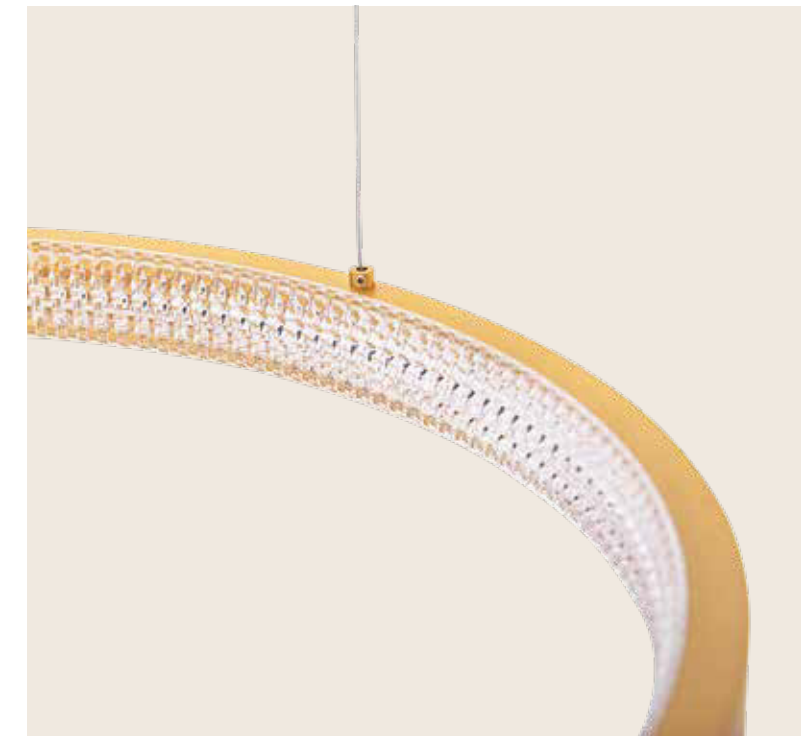

Power 34W
Input 220-240V, 50/60Hz
Color Temperature 3000K
Lumen 2280Lm
Cri 80
Dimensions Ø: 60cm H: 4cm
Base Ø: 7cm H: 20cm
Dimmable Triac ☒
Material Aluminium - Acrylic
Special Feature 210cm Cable Adjustable
Profile 4x2cm
Color Brushed Gold Matt / **Code 2006**