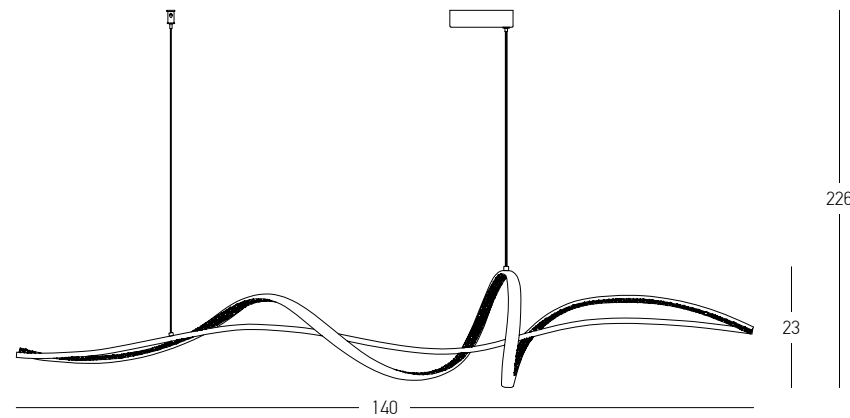

Power	27W
Input	220-240V, 50/60Hz
Color Temperature	3000K
Lumen	2233Lm
Cri	80
Dimensions	L: 140cm W: 20cm H: 23cm
Base	L: 12cm W: 7cm H: 3cm
Dimmable Triac	○
Material	Metal - Aluminium - Acrylic
Special Feature	200cm Cable Adjustable
Color	Gold Matt / Code 23108
Color	Black Matt / Code 23109