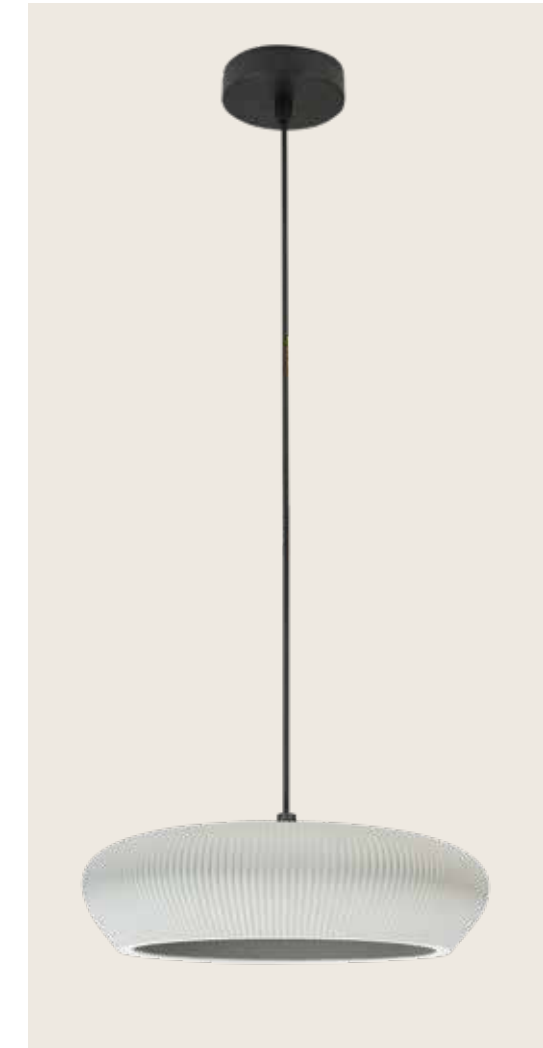

Bulb	2x G9 LED
Power	9W MAX
Dimensions	Ø: 28.5cm H: 8cm
Base	Ø: 10cm H: 2.5cm
Material	Metal - Clay
Special Feature	180cm Fabric Cable Adjustable
Color	Terracotta-Sandy Black / Code 2591
Color	Grey-Sandy Black / Code 2592