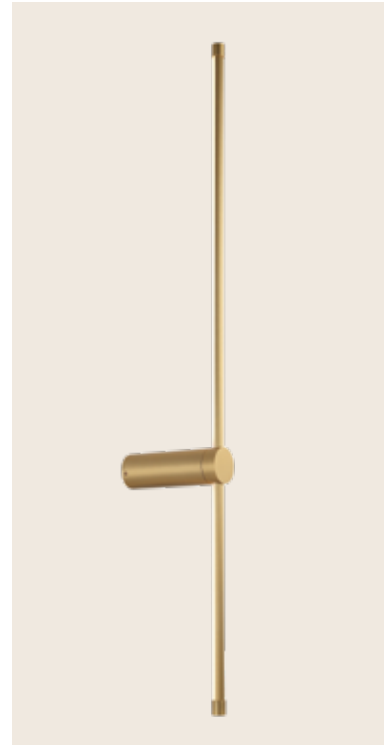

Power 20W
Input 220-240V, 50/60Hz
Color Temperature 3000K
Lumen 1506Lm
Cri 80
Dimensions Ø: 1.6cm L: 17cm H: 100cm
Base Ø: 5.5cm L: 15cm
Non Dimmable ☒
Material Aluminium - Acrylic
Special Feature Movable Profile
Color Black Matt / **Code 20116**
Color Gold Matt / **Code 20117**