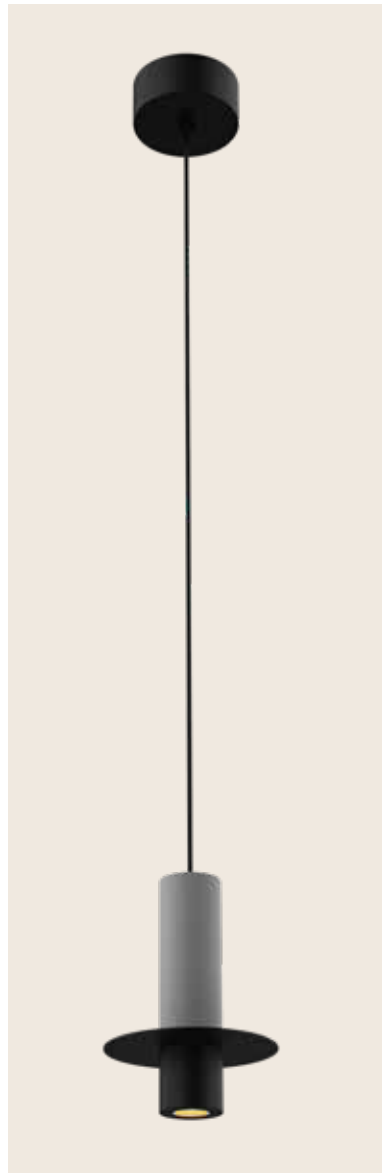

Power	6W
Input	220-240V, 50/60Hz
Color Temperature	3000K
Lumen	390Lm
Cri	90
Dimensions	Ø: 11cm H: 15cm
Base	Ø: 8cm H: 3.5cm
Non Dimmable	☒
Material	Metal - Concrete
Special Feature	135cm Cable Adjustable
Color	Black Matt-Natural Concrete / Code 25378