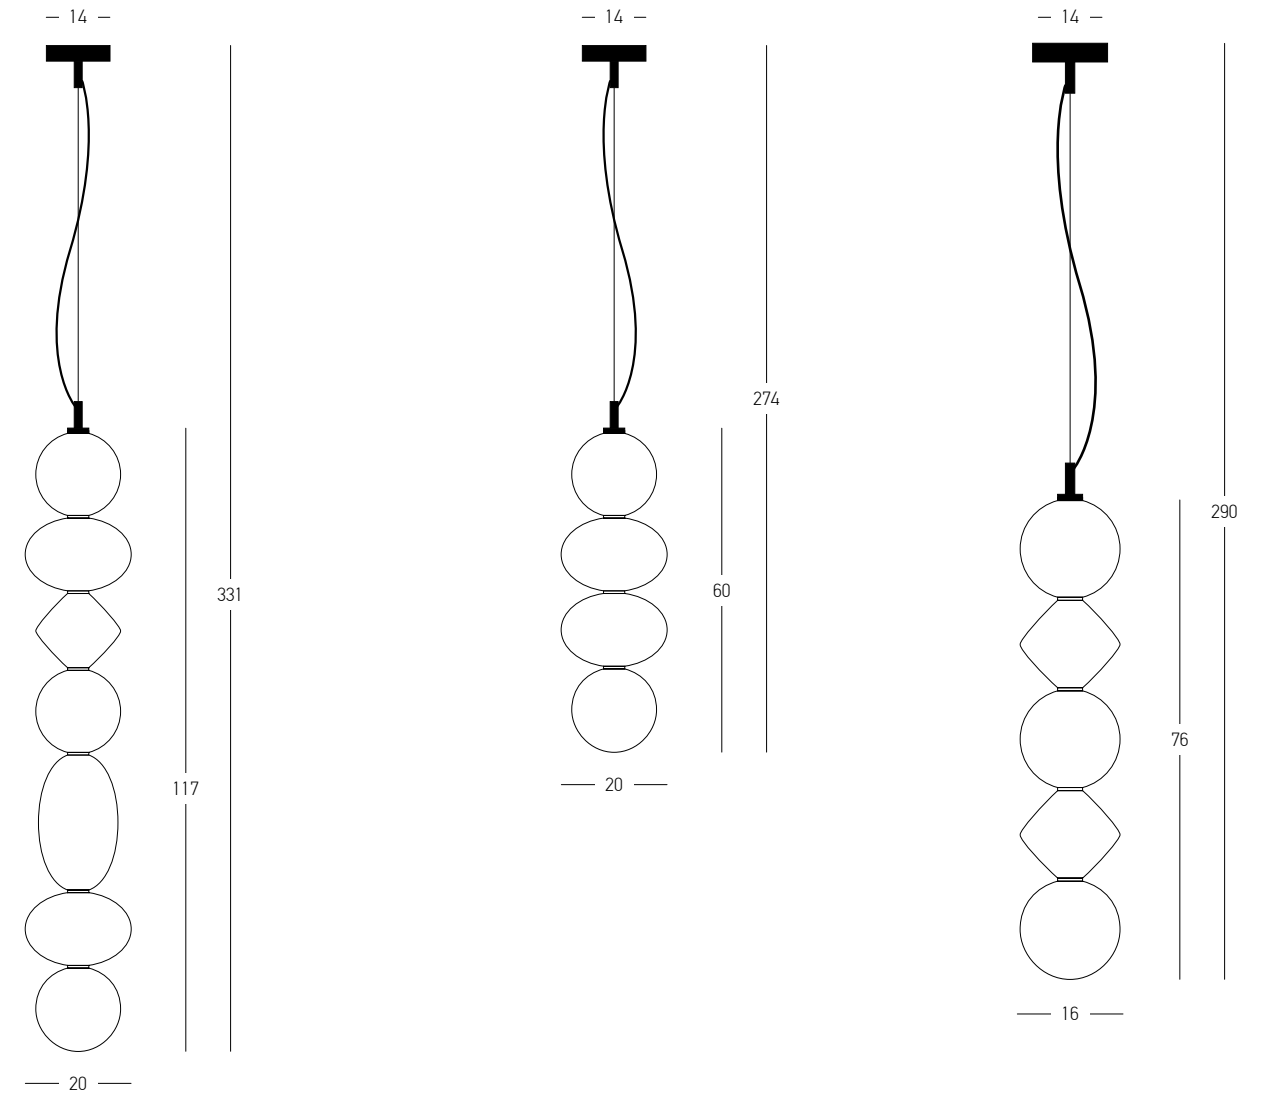

Step by Step: Build Your Ceramic Suspension Light