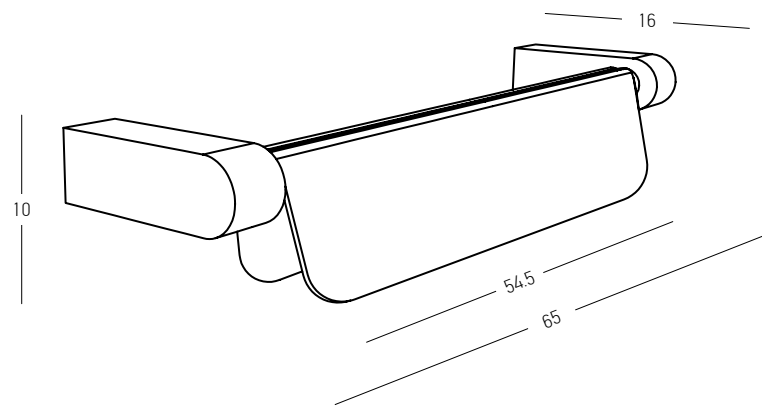

Power	8W
Input	220-240V, 50/60Hz
Color Temperature	3000K
Lumen	510Lm
Cri	80
Dimensions	L: 16cm W: 65cm H: 10cm
Base	W: 3.5cm H: 4.5cm
Non Dimmable	☒
Material	Metal - Aluminium - Acrylic
Special Feature	Movable Light Deflectors
Color	Brushed Gold / Code 25192