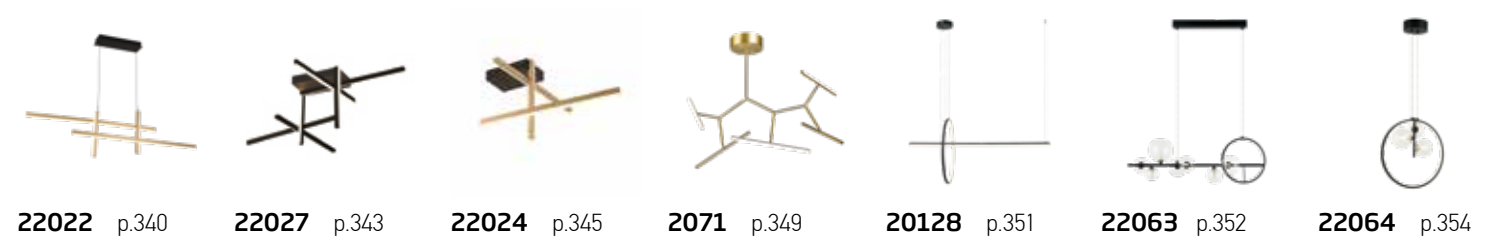

Enjoy your
new atmosphere!

Crafted by Nature
Shaped by Design

01. MINERAL TEXTURES

Power 35W
 Input 220-240V, 50/60Hz
 Color Temperature 3000K
 Lumen 3600Lm
 Cri 90
 Dimensions Ø: 49cm H: 210cm
 Base Ø: 12cm H: 4cm
 Alabaster Ø: 49cm H: 5.5cm
 Dimmable Triac
 Material Metal - Alabaster
 Special Feature 200cm Cable Adjustable
 Color Brass-Natural Alabaster / **Code 2543**

Power 45W
 Input 220-240V, 50/60Hz
 Color Temperature 3000K
 Lumen 4800Lm
 Cri 90
 Dimensions Ø: 64cm H: 210cm
 Base Ø: 18cm H: 4cm
 Alabaster Ø: 64cm H: 5.5cm
 Dimmable Triac
 Material Metal - Alabaster
 Special Feature 200cm Cable Adjustable
 Color Brass-Natural Alabaster / **Code 2544**

Power 25W
 Input 220-240V, 50/60Hz
 Color Temperature 3000K
 Lumen 2400Lm
 Cri 90
 Dimensions Ø: 34cm H: 210cm
 Base Ø: 10cm H: 4cm
 Alabaster Ø: 34cm H: 5.5cm
 Dimmable Triac
 Material Metal - Alabaster
 Special Feature 200cm Cable Adjustable
 Color Brass-Natural Alabaster / **Code 2542**

Power 20W
 Input 220-240V, 50/60Hz
 Color Temperature 3000K
 Lumen 1500Lm
 Cri 90
 Dimensions Ø: 4.5cm H: 54.4cm
 Base Ø: 10cm H: 4cm
 Alabaster Ø: 4.5cm L: 54.4cm
 Dimmable Triac
 Material Metal - Aluminium - Alabaster
 Special Feature 200cm Cable Adjustable
 Color Sandy Black-Natural Alabaster / **Code 2541**