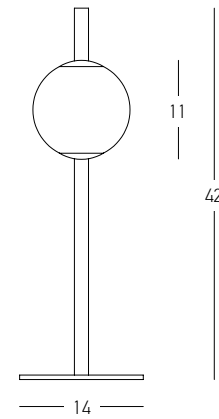

Power 6W
Input 220-240V, 50/60Hz
Color Temperature 3000K
Lumen 480Lm
Cri 80
Dimensions Ø: 11cm H: 42cm
Base Ø: 14cm H: 0.5cm
Non Dimmable ☒
Material Metal - Opal Glass
Special Feature 100cm Cable Available
Glass Ø: 11cm
Color Black Matt / **Code 20134**