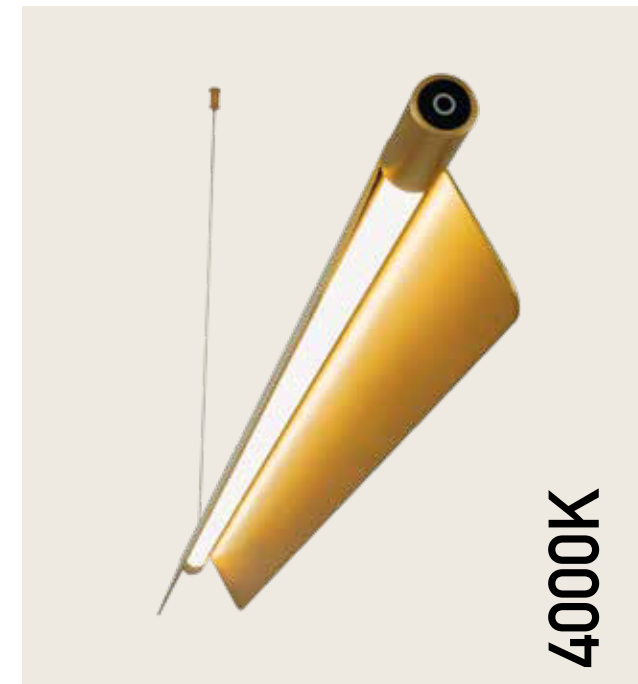

Power 22W
Input 220-240V, 50/60Hz
Color Temperature 3000K, 4000K, 5700K
Lumen 1584Lm, 1608Lm, 1627Lm
Cri 80
Dimensions L: 122cm W: 9cm H: 9cm
Base L: 26cm W: 6cm H: 3.5cm
Dimmable ☉
Material Metal - Aluminium - Acrylic
Special Feature 200cm Transparent Cable Adjustable
Dimming Switch / Change CCT
On the Lamp Tube
Movable Light Deflectors
Color Brushed Gold / **Code 25191**