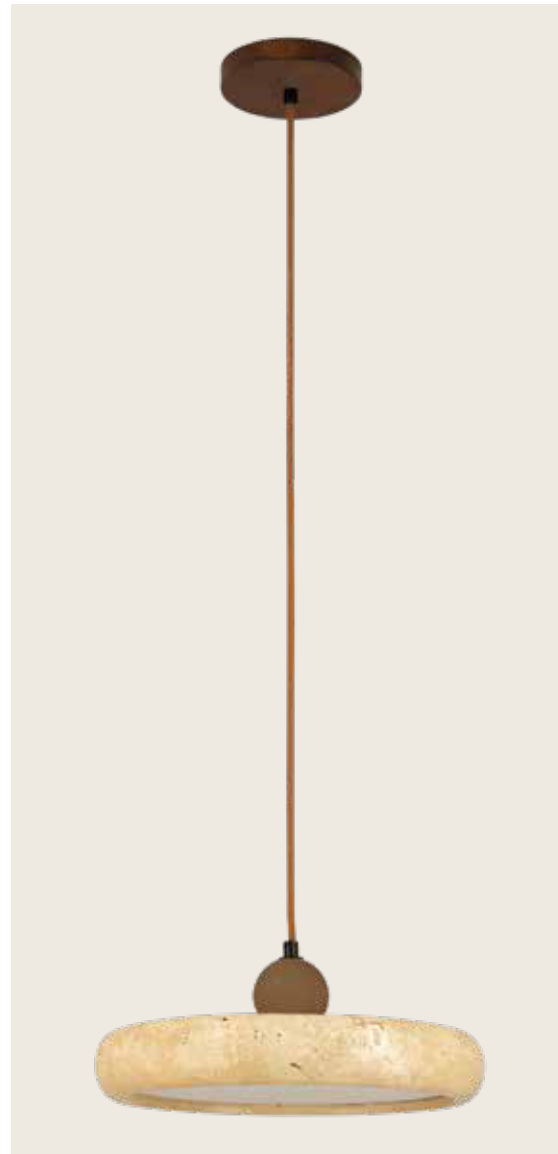

Power 22W
Input 220-240V, 50/60Hz
Color Temperature 3000K
Lumen 1361Lm
Cri 80
Dimensions Ø: 30cm H: 12cm
Wooden Base Ø: 10cm H: 2cm
Non Dimmable ☒
Material Stone - Wood
Special Feature 200cm Fabric Cable Adjustable
Color Natural Stone-Brown Wood / **Code 25419**