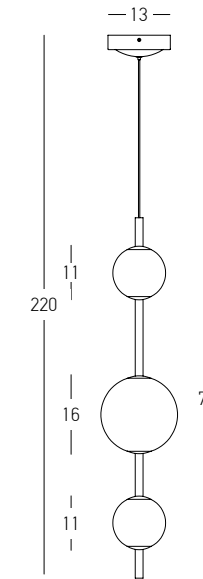

Power	13W
Input	220-240V, 50/60Hz
Color Temperature	3000K
Lumen	960Lm
Cri	80
Dimensions	Ø: 16cm H: 78cm
Base	Ø: 13cm H: 3cm
Non Dimmable	☒
Material	Metal - Opal Glass
Special Feature	140cm Cable Adjustable Glass Ø: 16cm | Ø: 11cm
Color	Black Matt / Code 20132