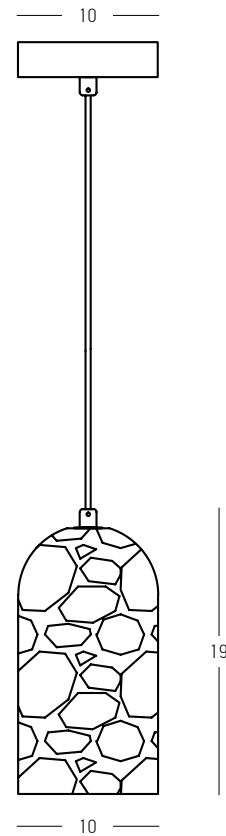

Bulb 1x E27
Power 10W MAX
Input 220-240V, 50/60Hz
Dimensions Ø: 10cm H: 19cm
Base Ø: 10cm H: 2.5cm
Material Stone - Metal
Special Feature 200cm Cable Adjustable
Color Black / **Code 25420**