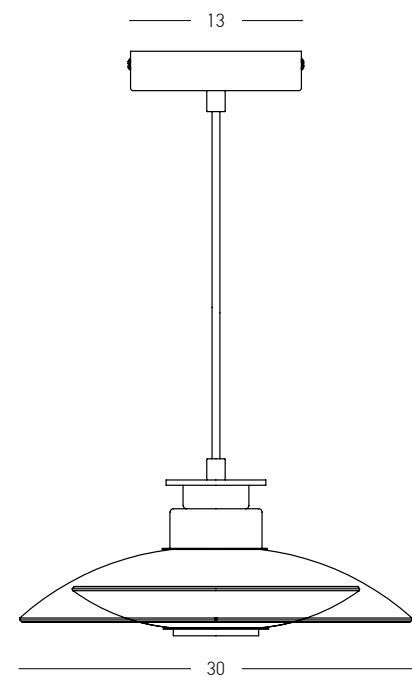

Power 10W
Input 220-240V, 50/60Hz
Color Temperature 3000K
Lumen 1170Lm, 965Lm
Cri 80
Dimensions Ø: 30cm H: 12cm
Base Ø: 13cm H: 3cm
Dimmable Triac ☐
Material Metal - Aluminium - Acrylic - Glass
Special Feature 200cm Black Fabric Cable Adjustable
Color Brushed Brass-Clear Glass / **Code 25141**
Color Sandy Black-Smoked Glass / **Code 25142**