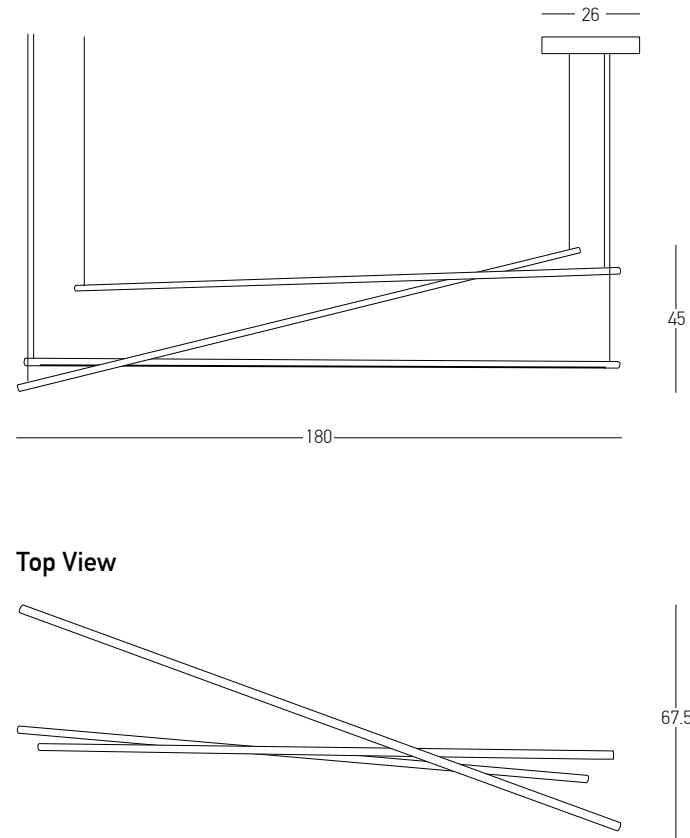

Power 64W
Input 220-240V, 50/60Hz
Color Temperature 3000K
Lumen 5760Lm
Cri 90
Dimensions L: 180cm W: 67.5cm H: 45cm
Base Ø: 26cm H: 3cm
Non Dimmable ☒
Material Aluminium - Acrylic
Special Feature 200cm Cable Adjustable
Profile Ø: 2.4cm
Color Sandy Black / **Code 22237**