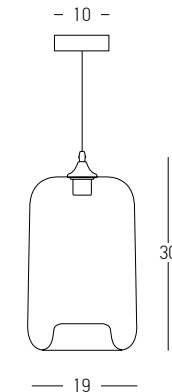

Bulb 1x E27
Power 40W MAX
Input 220-240V, 50/60Hz
Dimensions Ø: 19cm H: 30cm
Base Ø: 10cm H: 2.5cm
Material Glass
Special Feature 150cm Cable Adjustable
Color Smoked Grey / **Code 14101**