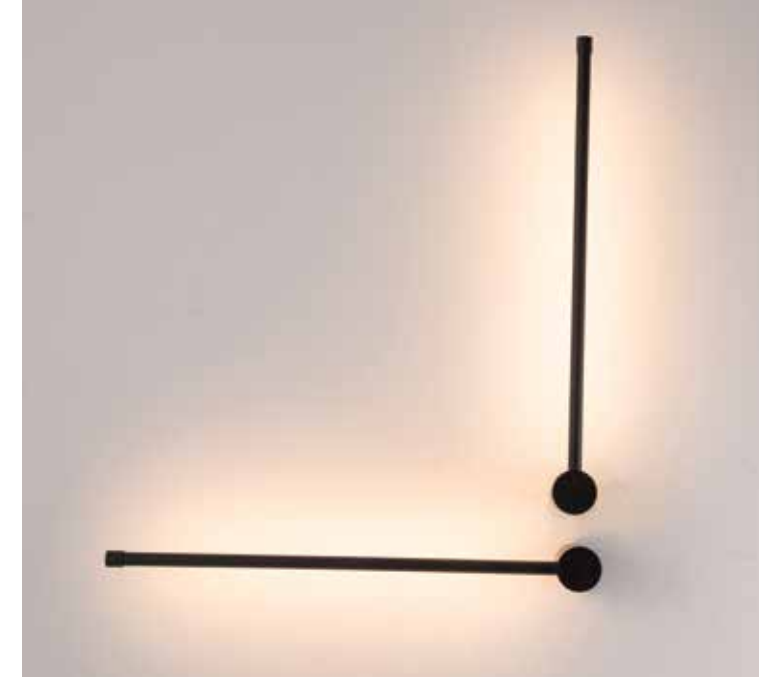

Power 12W
Input 220-240V, 50/60Hz
Color Temperature 3000K
Lumen 838Lm
Cri 80
Dimensions Ø: 1.6cm L: 17cm H: 60cm
Base Ø: 5.5cm L: 15cm
Non Dimmable ☒
Material Aluminium - Acrylic
Special Feature Movable Profile
Color Black Matt / **Code 20114**
Color Gold Matt / **Code 20115**