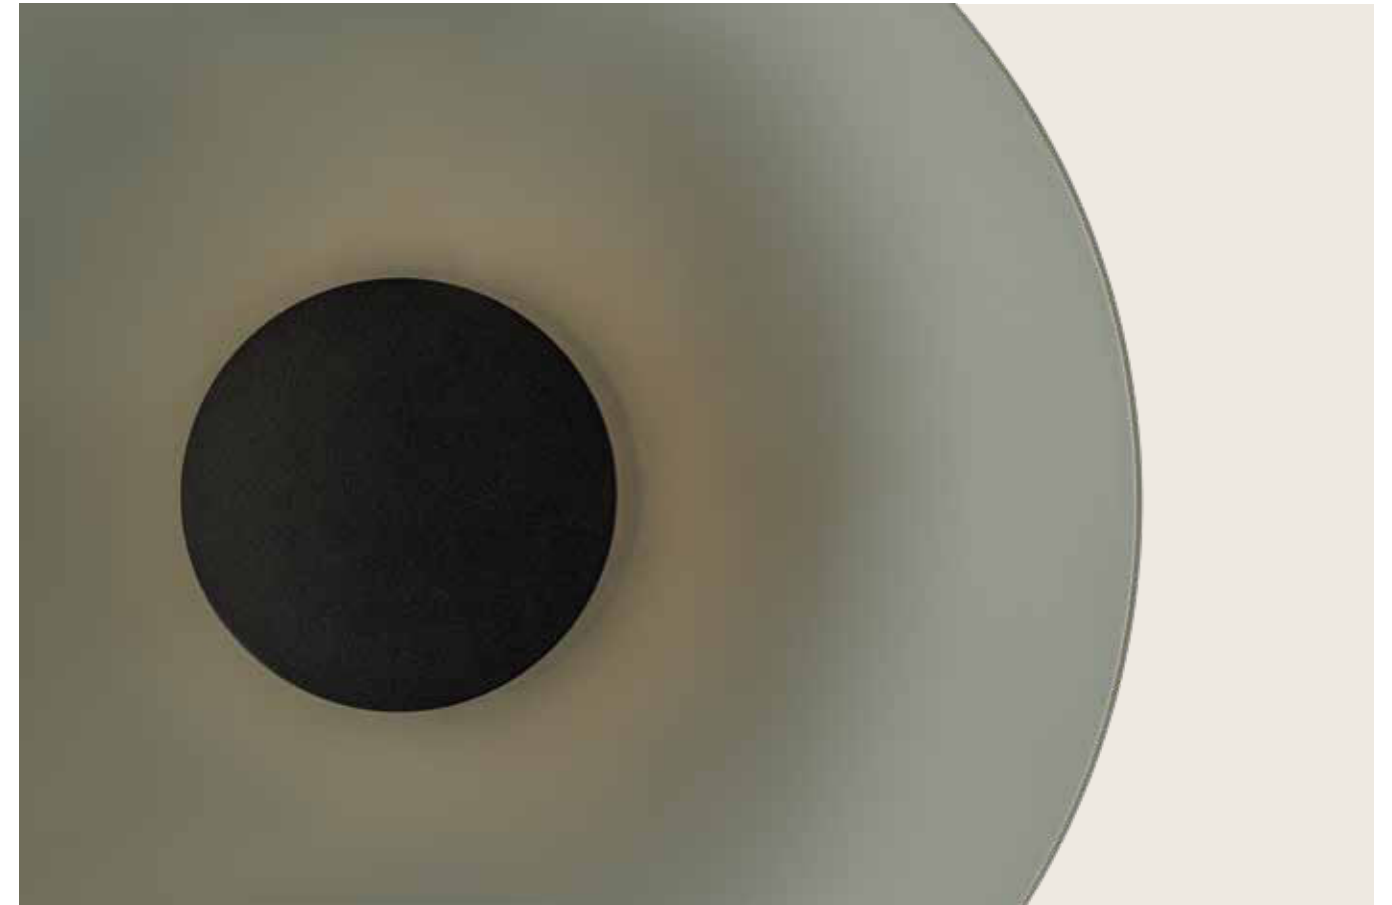

Power	22W
Input	220-240V, 50/60Hz
Color Temperature	2700K | 3000K
Lumen	445Lm
Cri	90
Dimensions	Ø: 50cm L: 8.5cm
Base	Ø: 12cm L: 2cm
Dimmable Triac	☉
Material	Aluminium - Glass
Color	Sandy Black-Tawny Glass / Code 25272
Color	Sandy Black-Smoked Glass / Code 25273