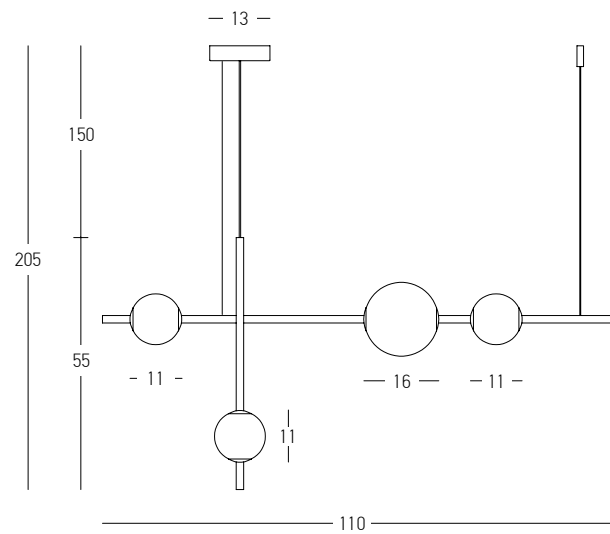

Power 19W
Input 220-240V, 50/60Hz
Color Temperature 3000K
Lumen 1440Lm
Cri 80
Dimensions L: 110cm W: 16cm H: 55cm
Base Ø: 13cm H: 3.2cm
Dimmable ☉
Material Metal - Opal Glass
Special Feature Step Dimming 10%-40%-100%
Glass Ø: 16cm | Ø: 11cm
Color Black Matt / **Code 20131**