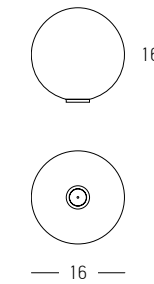

Surface Base Driver (Support 15-30W)

Power	MAX 30W
Input	220-240V, 50/60Hz
Dimensions	Ø: 14cm H: 205cm
Base	Ø: 14cm H: 4.5cm
Material	Metal
Color	Black Matt / Code 22230-B
Color	White Matt / Code 22230-W
Color	Gold Matt / Code 22230-G

Combination for Reference (MAX 30W)

Terminal Opal Glass

Power	5W
Input	220-240V, 50/60Hz
Color Temperature	3000K
Lumen	350Lm
Cri	90
Dimensions	Ø: 16cm H: 16.2cm
Dimmable Triac	☉
Material	Metal - Aluminium - Glass
Special Feature	Up Connector
Color	Black Matt-Opal Glass / Code 22231-B1
Color	White Matt-Opal Glass / Code 22231-W1
Color	Gold Matt-Opal Glass / Code 22231-G1