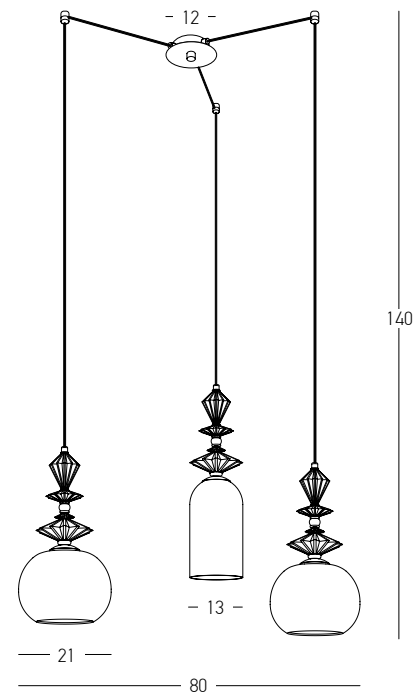

Bulb 3x E27
Power 40W MAX
Input 220-240V, 50/60Hz
Dimensions Ø: 80cm H: 140cm
Base Ø: 12cm H: 3cm
Glass Ø: 21cm H: 16cm
Ø: 13cm H: 24cm
Material Metal - Ceramic - Opal Glass
Special Feature 150cm Fabric Cable Adjustable
Color Sandy Black-Antique Brass / **Code 22152**