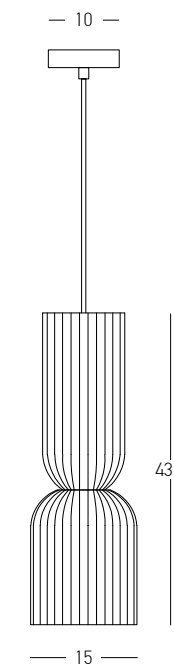

Power	8W
Input	220-240V, 50/60Hz
Color Temperature	3000K
Lumen	620Lm
Cri	90
Dimensions	∅: 14cm H: 15.2cm
Base	∅: 8cm H: 4.5cm
Dimmable Triac	☉
Material	Metal - Ceramic - Glass
Special Feature	300cm Cable Adjustable
Color	Brass-Beige Red / Code 25100

Power 10W
 Input 220-240V, 50/60Hz
 Color Temperature 3000K
 Lumen 910Lm
 Cri 80
 Dimensions Ø: 10.5cm H: 50cm
 Base Ø: 6cm H: 13.5cm
 Ceramic Ø: 10.5cm H: 16.5cm
 Dimmable Triac
 Material Metal - Aluminium - Ceramic - Acrylic
 Special Feature 200cm Cable Adjustable
 Lighting Tube Ø: 3cm
 Color White Matt-Pastel Green / **Code 25153**
 Color White Matt-Light Apricot / **Code 25154**
 Color White Matt-Light Coffee / **Code 25155**

Power	10W
Input	220-240V, 50/60Hz
Color Temperature	3000K
Lumen	890Lm
Cri	80
Dimensions	Ø: 6.5cm H: 50cm
Base	Ø: 6cm H: 13.5cm
Ceramic	Ø: 6.5cm H: 31.5cm
Dimmable Triac	○
Material	Metal - Ceramic - Acrylic
Special Feature	200cm Cable Adjustable Lighting Tube Ø: 3cm
Color	White Matt-Light Ivory / Code 25156
Color	White Matt-Desert Red / Code 25157