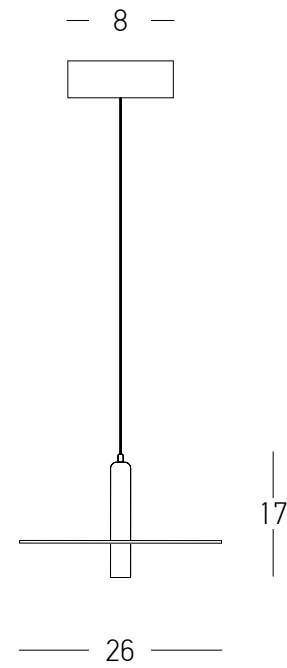

Power 7W
Input 220-240V, 50/60Hz
Color Temperature 3000K
Lumen 840Lm
Cri 80
Dimensions Ø: 26cm H: 17cm
Base Ø: 8cm H: 3.5cm
Non Dimmable ☒
Material Metal - Aluminium
Special Feature 200cm Cable Adjustable
Color Sandy Black / Code 18139-B
Sandy White / Code 18139-W