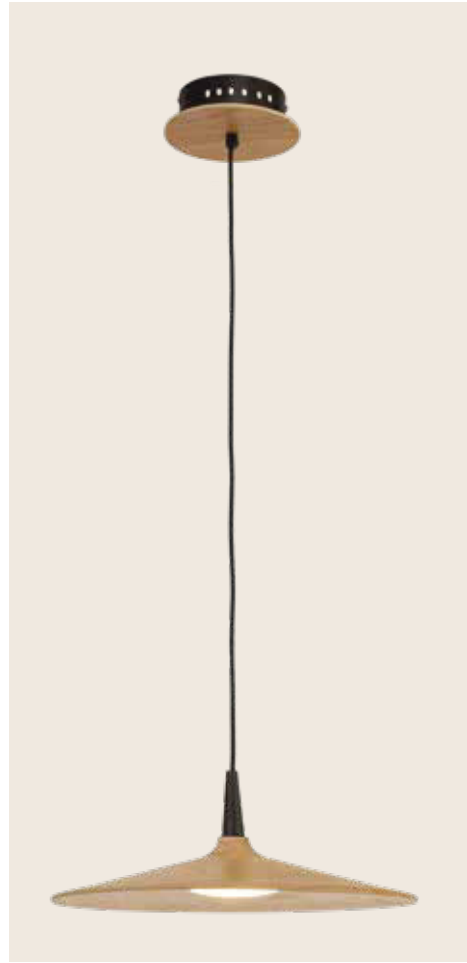

Power 6W
Input 220-240V, 50/60Hz
Color Temperature 3000K
Lumen 600Lm
Cri 80
Dimensions Ø: 25cm H: 7cm
Base Ø: 15cm H: 4.5cm
Non Dimmable ☒
Material Metal - Wood
Special Feature 200cm Cable Adjustable
Color Nature Wood-Black Matt / **Code 19150**