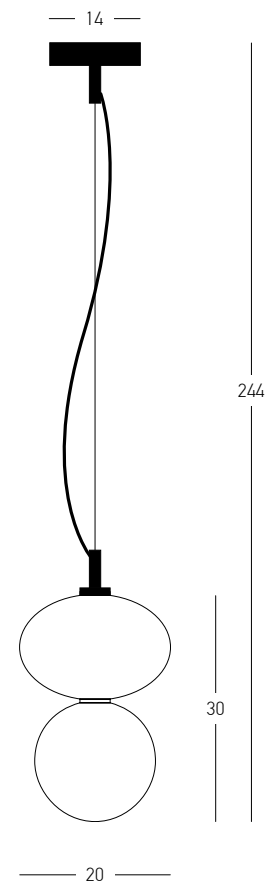

How To Create your Own Suspension
plug and play system with ceramic parts