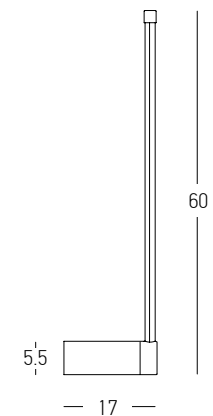

Power 12W
Input 220-240V, 50/60Hz
Color Temperature 3000K
Lumen 838Lm
Cri 80
Dimensions Ø: 1.6cm L: 17cm H: 60cm
Base Ø: 5.5cm L: 15cm
Non Dimmable ☒
Material Aluminium - Acrylic
Special Feature Movable Profile
Color Black Matt / **Code 20114**
Color Gold Matt / **Code 20115**