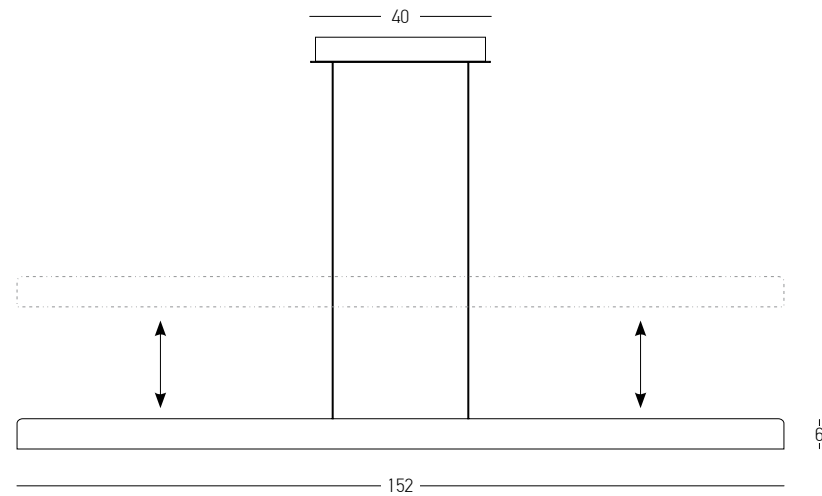

Power	40W
Input	220-240V, 50/60Hz
Color Temperature	3000K
Lumen	2350Lm
Cri	80
Dimensions	L: 120cm W: 1.2cm H: 6cm
Base	L: 40cm W: 6cm H: 5cm
Dimmable Triac	☉
Material	Metal - Aluminium - Silicon
Special Feature	200cm Cable Adjustable Up-Down Lighting Height adjustable via pull and release system
Color	Brushed Grey-Black / Code 25195