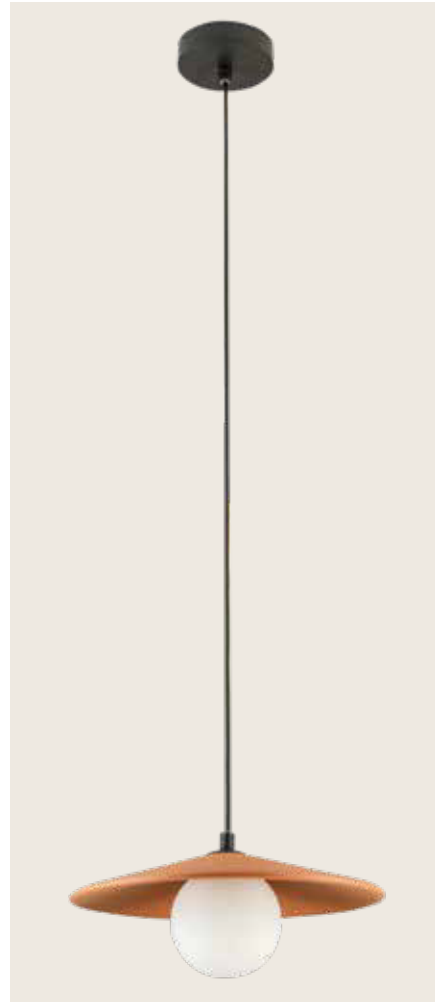

Bulb 1x G9 LED
Power 9W MAX
Dimensions Ø: 28.5cm H: 11cm
Base Ø: 10cm H: 2.5cm
Opal Glass Ø: 10cm
Material Metal - Clay - Opal Glass
Special Feature 180cm Cable Adjustable
Color Olive Green-Black / **Code 2597**
Color Terracotta-Black / **Code 2598**