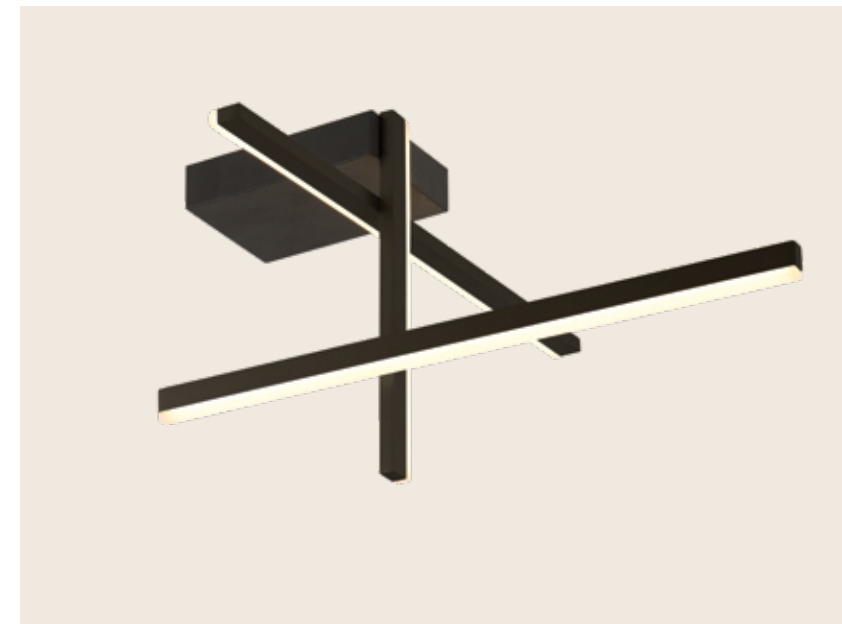

Power	23W
Input	220-240V, 50/60Hz
Color Temperature	3000K
Lumen	1725Lm
Cri	90
Dimensions	L: 50cm W: 50cm H: 30cm
Base	L: 18cm W: 12cm H: 4.5cm
Dimmable Triac	☉
Material	Metal - Aluminium - Silicon
Special Feature	Profile 3x1.2cm
Color	Gold Matt-Sandy Black Base / Code 22024
Color	Sandy Black / Code 22025