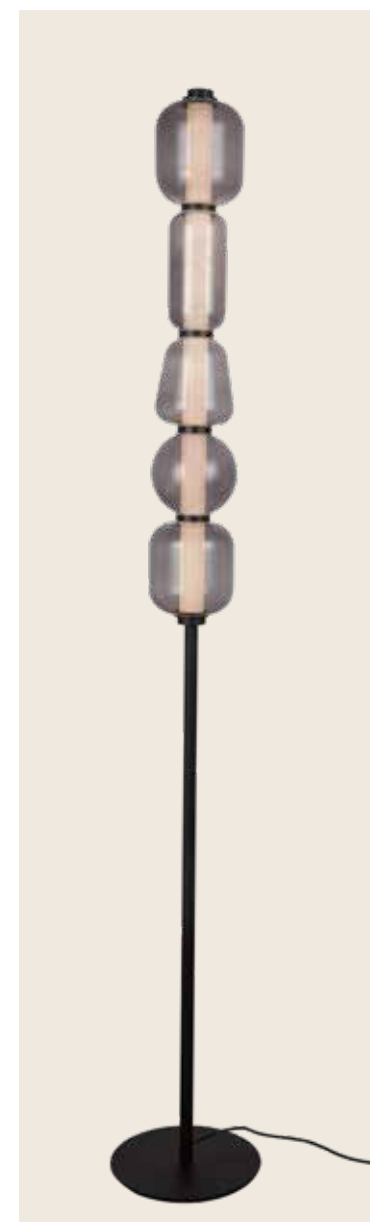

Power	17W
Input	220-240V, 50/60Hz
Color Temperature	3000K
Lumen	1050Lm
Cri	80
Dimensions	Ø: 12cm H: 152cm
Base	Ø: 22cm H: 0.5cm
Non Dimmable	☒
Material	Metal - Acrylic - Glass
Special Feature	120cm Cable Available
Color	Gold Matt-Champagne Glass / Code 23063
Color	Black Matt-Smoked Glass / Code 23064