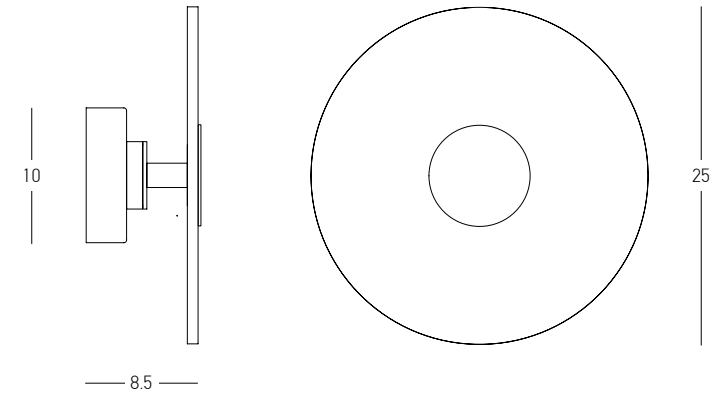

Power	5W
Input	220-240V, 50/60Hz
Color Temperature	3000K
Lumen	310Lm
Cri	80
Dimensions	Ø: 25cm L: 8.5cm
Base	Ø: 10cm L: 3cm
Non Dimmable	☒
Material	Metal - Alabaster
Color	Brass-Natural Alabaster / Code 2550
Color	Black Matt-Natural Alabaster / Code 2551