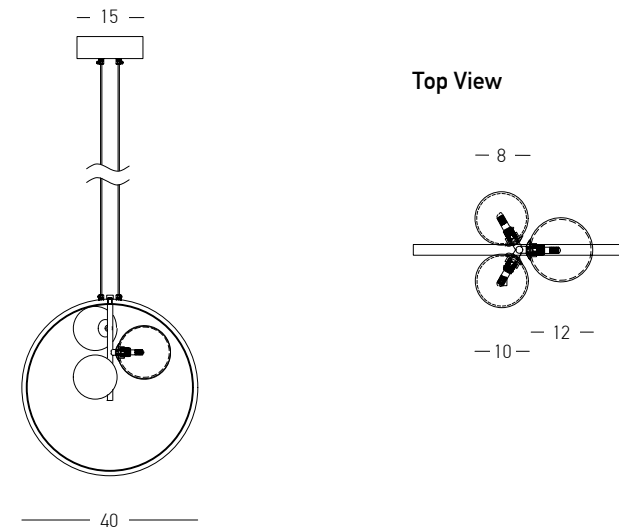

LED	20W
Bulb	3x G9 LED
Power	7W MAX
Input	220-240V, 50/60Hz
Color Temperature	3000K
Lumen	1247Lm
Cri	80
Dimensions	Ø: 40cm W: 22cm H: 40cm
Base	Ø: 15cm H: 3.5cm
Dimmable Triac	○
Material	Metal - Aluminium - Glass - Acrylic
Clear Glass	Ø: 12cm | Ø: 10cm | Ø: 8cm
Special Feature	150cm Cable Adjustable Profile 2x1cm
Color	Sandy Black / Code 22064