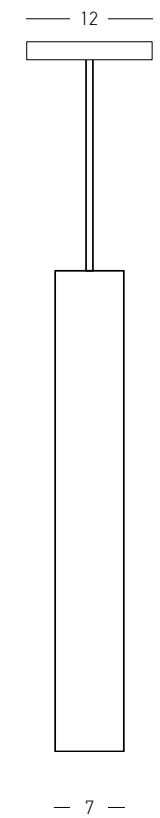

Bulb	1x GU10
Power	35W MAX
Input	220-240V, 50/60Hz
Dimensions	Ø: 7cm H: 40cm
Base	Ø: 12cm H: 2.5cm
Material	Concrete - Metal
Special Feature	120cm Cable Adjustable
Color	Concrete-Black Matt Base / Code 180024