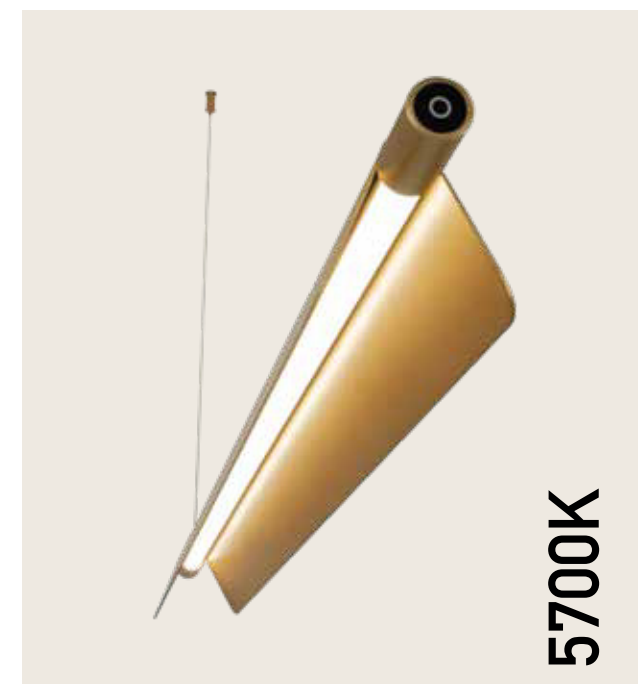

Power 22W
Input 220-240V, 50/60Hz
Color Temperature 3000K, 4000K, 5700K
Lumen 1584Lm, 1608Lm, 1627Lm
Cri 80
Dimensions L: 122cm W: 9cm H: 9cm
Base L: 26cm W: 6cm H: 3.5cm
Dimmable ☉
Material Metal - Aluminium - Acrylic
Special Feature 200cm Transparent Cable Adjustable
Dimming Switch / Change CCT
On the Lamp Tube
Movable Light Deflectors
Color Brushed Gold / **Code 25191**