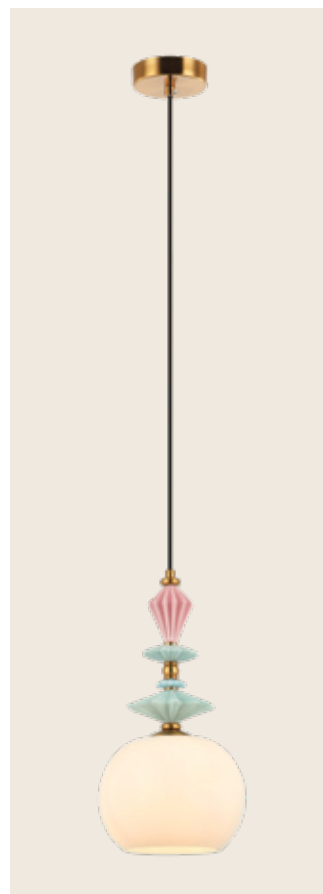

Bulb 1x E27
Power 40W MAX
Input 220-240V, 50/60Hz
Dimensions Ø: 13cm H: 48cm
Base Ø: 10cm H: 2.5cm
Opal Glass Ø: 13cm H: 24cm
Material Metal - Ceramic - Opal Glass
Special Feature 150cm Fabric Cable Adjustable
Color Antique Brass / **Code 22078**