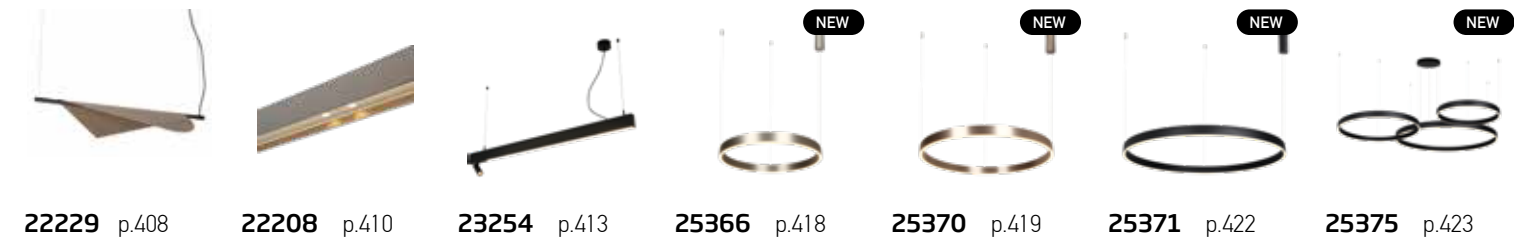

Enjoy your
new atmosphere!

Crafted by Nature
Shaped by Design

01. MINERAL TEXTURES

Power 35W
 Input 220-240V, 50/60Hz
 Color Temperature 3000K
 Lumen 3600Lm
 Cri 90
 Dimensions Ø: 49cm H: 210cm
 Base Ø: 12cm H: 4cm
 Alabaster Ø: 49cm H: 5.5cm
 Dimmable Triac
 Material Metal - Alabaster
 Special Feature 200cm Cable Adjustable
 Color Brass-Natural Alabaster / **Code 2543**

Power 45W
 Input 220-240V, 50/60Hz
 Color Temperature 3000K
 Lumen 4800Lm
 Cri 90
 Dimensions Ø: 64cm H: 210cm
 Base Ø: 18cm H: 4cm
 Alabaster Ø: 64cm H: 5.5cm
 Dimmable Triac
 Material Metal - Alabaster
 Special Feature 200cm Cable Adjustable
 Color Brass-Natural Alabaster / **Code 2544**