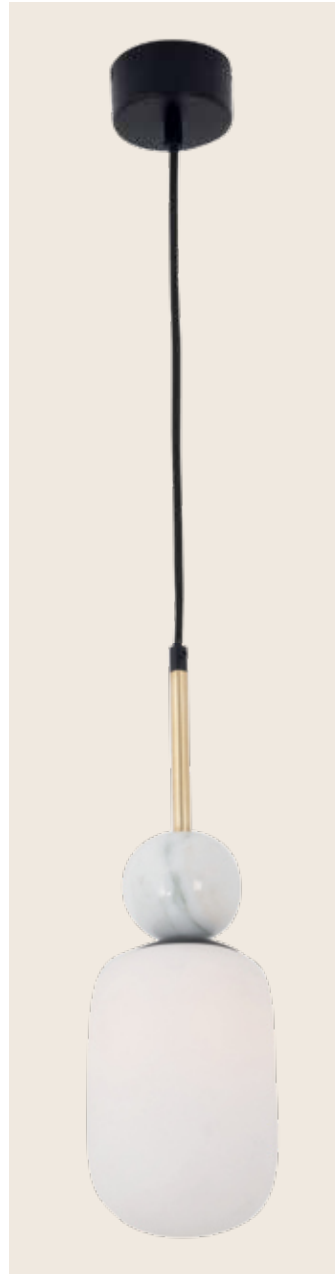

Bulb 1x E27
Power 40W MAX
Input 220-240V, 50/60Hz
Dimensions Ø: 12cm H: 38cm
Base Ø: 8cm H: 3.5cm
Material Metal - White Marble - Opal Glass
Special Feature 220cm Fabric Cable Adjustable
Color Black Matt-Gold Matt / **Code 22215**