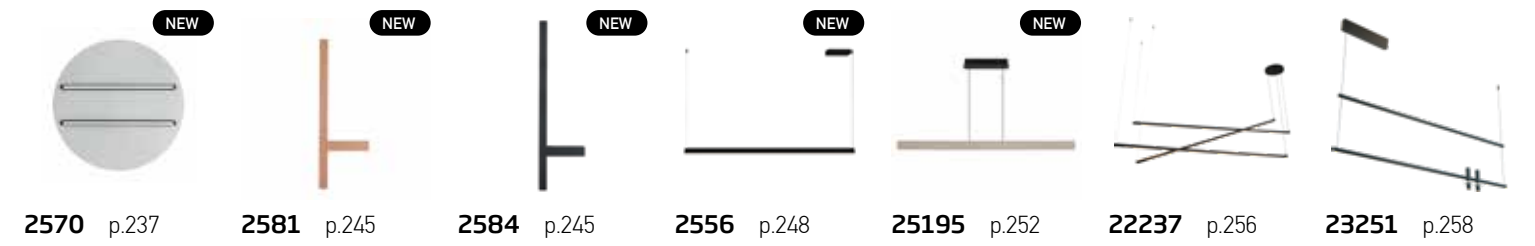

Enjoy your
new atmosphere!

Crafted by Nature
Shaped by Design

01. MINERAL TEXTURES

Power 35W
 Input 220-240V, 50/60Hz
 Color Temperature 3000K
 Lumen 3600Lm
 Cri 90
 Dimensions Ø: 49cm H: 210cm
 Base Ø: 12cm H: 4cm
 Alabaster Ø: 49cm H: 5.5cm
 Dimmable Triac
 Material Metal - Alabaster
 Special Feature 200cm Cable Adjustable
 Color Brass-Natural Alabaster / **Code 2543**

Power 45W
 Input 220-240V, 50/60Hz
 Color Temperature 3000K
 Lumen 4800Lm
 Cri 90
 Dimensions Ø: 64cm H: 210cm
 Base Ø: 18cm H: 4cm
 Alabaster Ø: 64cm H: 5.5cm
 Dimmable Triac
 Material Metal - Alabaster
 Special Feature 200cm Cable Adjustable
 Color Brass-Natural Alabaster / **Code 2544**