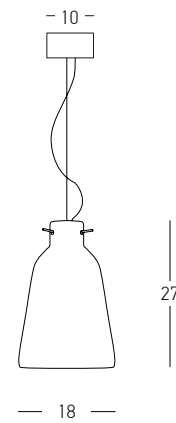

Bulb 1x E27
Power 40W MAX
Input 220-240V, 50/60Hz
Dimensions Ø: 18cm H: 27cm
Base Ø: 10cm H: 2.5cm
Material Clay - Metal
Special Feature 200cm Fabric Cable Adjustable
Color Natural-Black Base / **Code 1663**