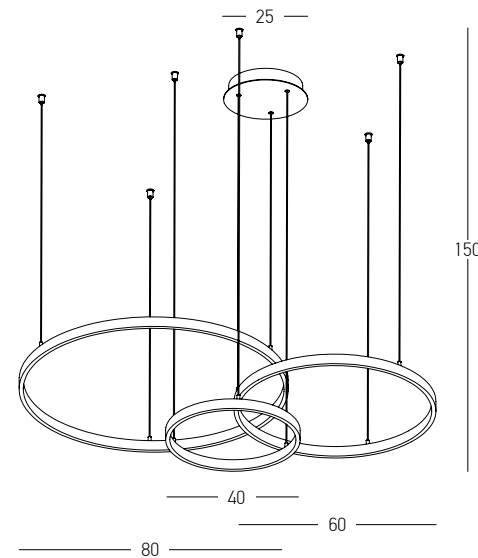

Power 126W
Input 220-240V, 50/60Hz
Color Temperature 3000K
Lumen 7959Lm
Cri 80
Dimensions Ø: 40cm / Ø: 60cm / Ø: 80cm H: 150cm
Base Ø: 25cm H: 5cm
Non Dimmable ☒
Material Metal - Aluminium - Acrylic
Special Feature 150cm Cable Adjustable
Color Gold Matt / **Code 1956**

Power 126W
Input 220-240V, 50/60Hz
Color Temperature 3000K
Lumen 7959Lm
Cri 80
Dimensions Ø: 40cm / Ø: 60cm / Ø: 80cm H: 150cm
Base Ø: 25cm H: 5cm
Dimmable Triac ☉
Material Metal - Aluminium - Acrylic
Special Feature 150cm Cable Adjustable
Color Gold Matt / **Code 1956-D**