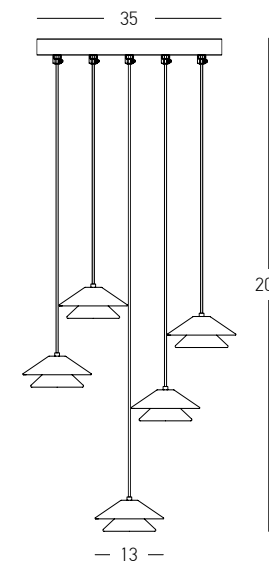

Power 45W
Input 220-240V, 50/60Hz
Color Temperature 3000K
Lumen 3360Lm
Cri 80
Dimensions Ø: 35cm H: 200cm
Base Ø: 35cm H: 3cm
Non Dimmable ☒
Material Metal - Aluminium - Acrylic
Special Feature 200cm Cable Adjustable
Honeycomb Louver
Color Sandy Black Base-Sandy Black Shade-
Brushed Gold Electroplate / **Code 25453**