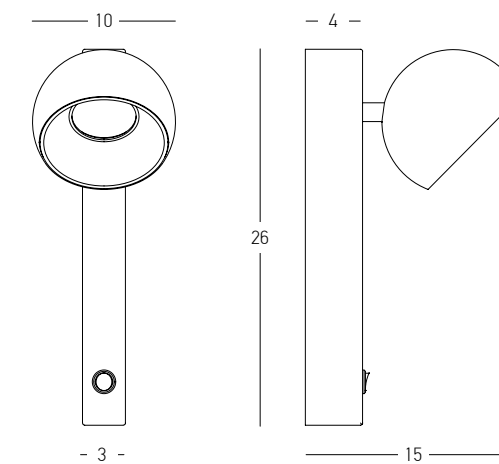

Power	13W
Input	220-240V, 50/60Hz
Color Temperature	3000K
Lumen	779Lm
Cri	80
Dimensions	L: 15cm W: 10cm H: 26cm
Base	L: 4cm W: 3cm H: 26cm
Shade	Ø: 10cm H: 6.5cm
Non Dimmable	☒
Switch	On/Off
Material	Metal - Aluminium - Plastic
Special Feature	359° Movable Shade
Color	Sandy Black Base-Champagne Shade / Code 25340
Color	Sandy Black Base-Brushed Nickel Shade / Code 25341