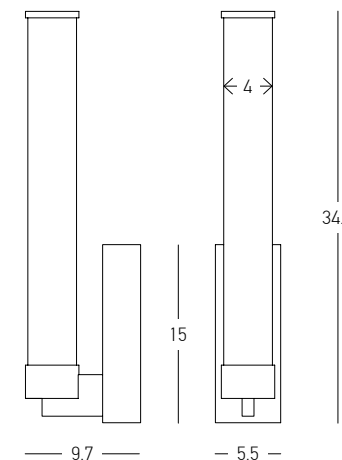

Power 9W
Input 220-240V, 50/60Hz
Color Temperature 3000K
Lumen 630Lm
Cri 90
Dimensions L: 9.7cm W: 5.5cm H: 34.6cm
Base L: 3.2cm W: 5.5cm H: 15cm
Dimmable Triac ☒
Material Metal - Acrylic - Clear Glass
Color Brushed Coffee / **Code 25444**
Color Brushed Gold / **Code 25445**