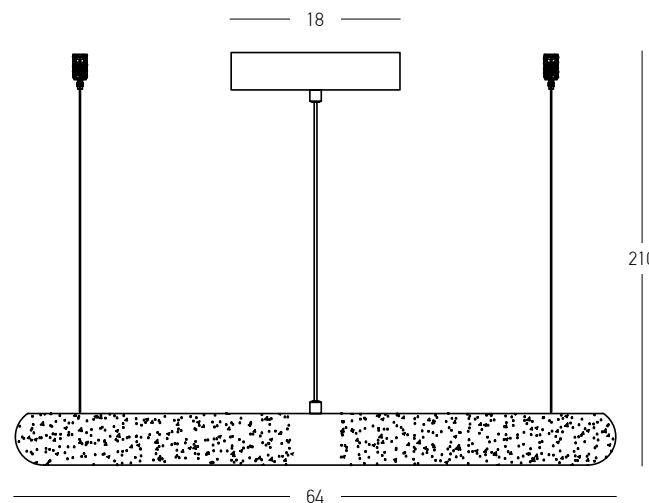

Enjoy your
new atmosphere!

Crafted by Nature
Shaped by Design

01. MINERAL TEXTURES

Power 35W
 Input 220-240V, 50/60Hz
 Color Temperature 3000K
 Lumen 3600Lm
 Cri 90
 Dimensions Ø: 49cm H: 210cm
 Base Ø: 12cm H: 4cm
 Alabaster Ø: 49cm H: 5.5cm
 Dimmable Triac
 Material Metal - Alabaster
 Special Feature 200cm Cable Adjustable
 Color Brass-Natural Alabaster / **Code 2543**

Power 45W
 Input 220-240V, 50/60Hz
 Color Temperature 3000K
 Lumen 4800Lm
 Cri 90
 Dimensions Ø: 64cm H: 210cm
 Base Ø: 18cm H: 4cm
 Alabaster Ø: 64cm H: 5.5cm
 Dimmable Triac
 Material Metal - Alabaster
 Special Feature 200cm Cable Adjustable
 Color Brass-Natural Alabaster / **Code 2544**