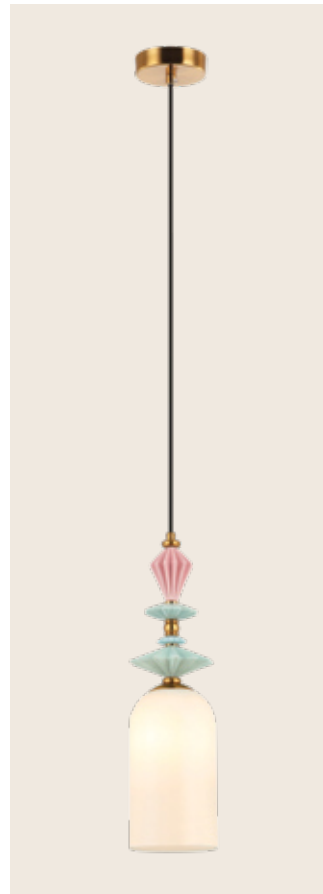

Bulb 1x E27
Power 40W MAX
Input 220-240V, 50/60Hz
Dimensions Ø: 13cm H: 48cm
Base Ø: 10cm H: 2.5cm
Opal Glass Ø: 13cm H: 24cm
Material Metal - Ceramic - Opal Glass
Special Feature 150cm Fabric Cable Adjustable
Color Antique Brass / **Code 22078**

Bulb 1x E27
Power 40W MAX
Input 220-240V, 50/60Hz
Dimensions Ø: 21cm H: 41cm
Base Ø: 10cm H: 2.5cm
Opal Glass Ø: 21cm H: 16cm
Material Metal - Ceramic - Opal Glass
Special Feature 150cm Fabric Cable Adjustable
Color Antique Brass / **Code 22079**