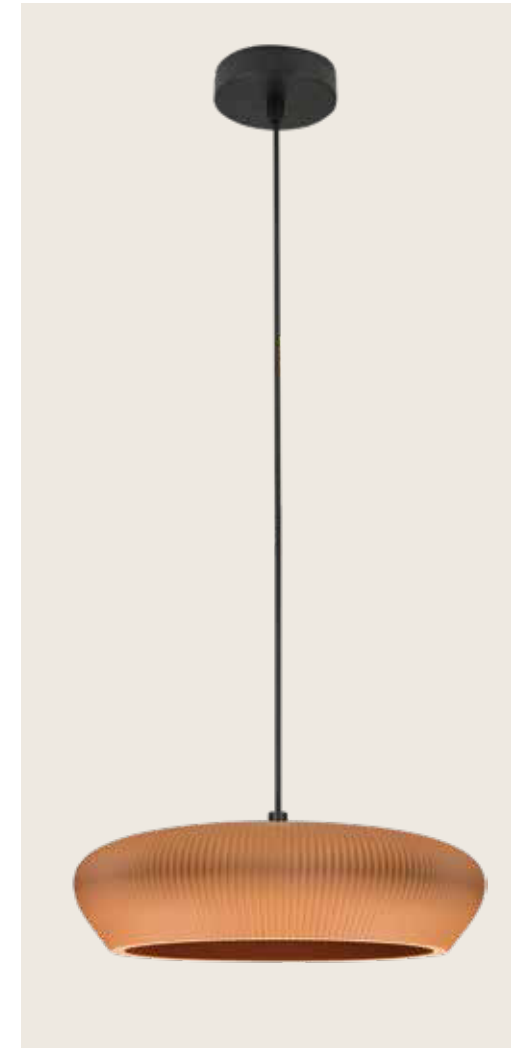

Bulb	2x G9 LED
Power	9W MAX
Dimensions	Ø: 28.5cm H: 8cm
Base	Ø: 10cm H: 2.5cm
Material	Metal - Clay
Special Feature	180cm Fabric Cable Adjustable
Color	Terracotta-Sandy Black / Code 2591
Color	Grey-Sandy Black / Code 2592