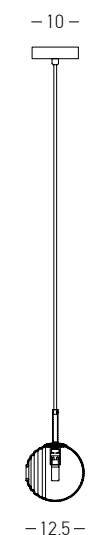

Bulb 1x G9 LED
Power 5W MAX
Input 220-240V, 50/60Hz
Dimensions Ø: 12.5cm H: 20cm
Base Ø: 10cm H: 2cm
Glass Ø: 12.5cm
Material Metal - Glass
Special Feature 200cm Cable Adjustable
Color Black Matt-Clear Frost White Glass / **Code 23058**
Color Black Matt-Smoked Glass / **Code 23059**