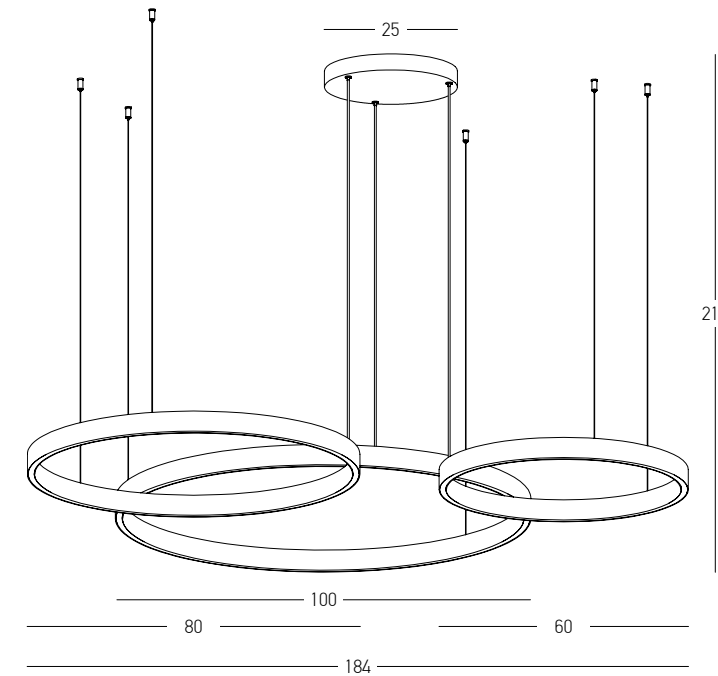

Power 174W
Input 220-240V, 50/60Hz
Color Temperature 3000K
Lumen 9357Lm
Cri 80
Dimensions Ø: 60cm + Ø: 80cm + Ø: 100cm H: 210cm
Base Ø: 25cm H: 4cm
Dimmable Triac ☉
Material Aluminium - Acrylic
Special Feature 200cm Cable Adjustable
Up-Down Light
Profile 1.8x5cm
Color Sandy Black / **Code 25375**