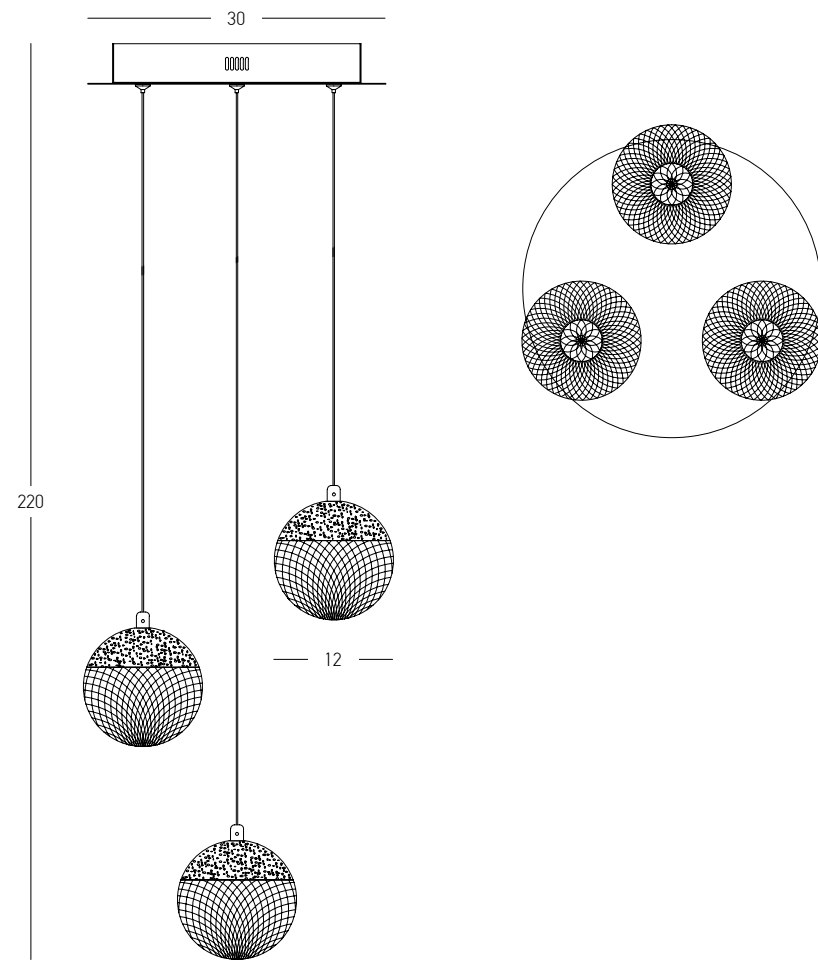

Power	25W
Input	220-240V, 50/60Hz
Color Temperature	3000K
Lumen	1700Lm
Cri	80
Dimensions	Ø: 33cm H: 220cm
Base	Ø: 30cm H: 4.5cm
Globes	Ø: 12cm
Dimmable Triac	☉
Material	Aluminium - Acrylic Globes
Special Feature	200cm Cable Adjustable
Color	Gold Matt / Code 25324