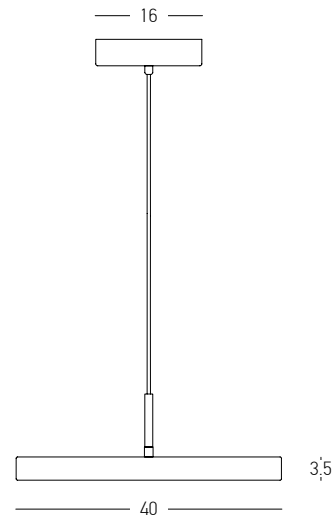

Power 17W
Input 220-240V, 50/60Hz
Color Temperature 3000K
Lumen 1582Lm
Cri 80
Dimensions Ø: 40cm H: 3.5cm
Base Ø: 16cm H: 4cm
Dimmable Triac ☐
Material Metal - Aluminium - Acrylic
Special Feature 200cm Fabric Cable Adjustable
Color Black Matt-Brushed Brass / **Code 25145**
White Matt-Brushed Brass / **Code 25146**