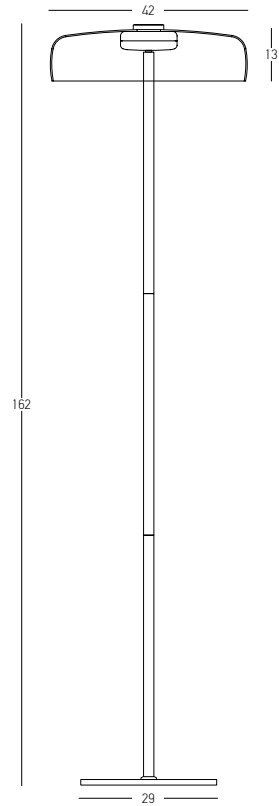

Power 15W
Input 220-240V, 50/60Hz
Color Temperature 3000K
Lumen 1554Lm
Cri 80
Dimensions Ø: 42cm H: 162cm
Glass Ø: 42cm H: 13cm
Base Ø: 29cm H: 1.5cm
Non Dimmable ☒
Material Metal - Smoked Glass
Special Feature 150cm Cable Available
Movable Shade

Color Black Matt / Code 23055

Power 15W
Input 220-240V, 50/60Hz
Color Temperature 3000K
Lumen 1554Lm
Cri 80
Dimensions Ø: 42cm H: 52cm
Glass Ø: 42cm H: 13cm
Base Ø: 29cm H: 1cm
Non Dimmable ☒
Material Metal - Smoked Glass
Special Feature 150cm Cable Available
Movable Shade

Color Black Matt / Code 23054