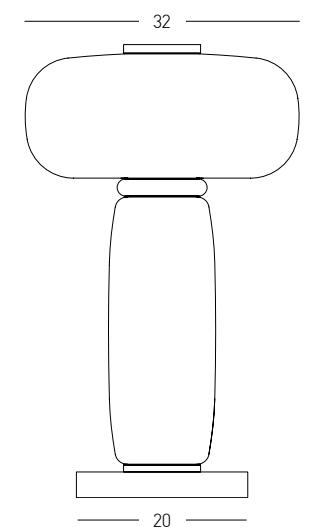

Power	23W
Input	220-240V, 50/60Hz
Color Temperature	3000K
Lumen	2461Lm
Cri	80
Dimensions	Ø: 32cm H: 53cm
Base	Ø: 20cm H: 3cm
Non Dimmable	☒
Material	Metal - Smoked Glass - Opal Glass
Special Feature	150cm Cable Available
Color	Black Matt / Code 23085