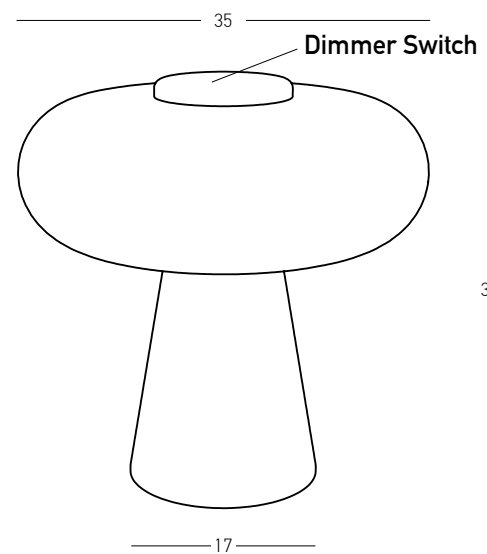

Power 18W
Input 220-240V, 50/60Hz
Color Temperature 3000K
Lumen 740Lm
Cri 90
Dimensions Ø: 35cm H: 35cm
Base Ø: 17cm H: 23cm
Glass Ø: 35cm H: 12cm
Dimmable Touch Dimming
Material Metal - Aluminium - Acrylic - Glass
Special Feature 150cm Cable Available
Color Sandy Black-Tawny Glass / **Code 25276**
Color Sandy Black-Smoked Glass / **Code 25277**