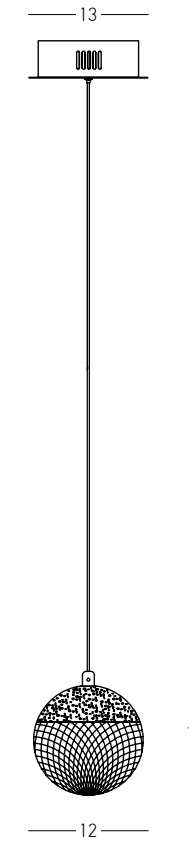

Power 9W
Input 220-240V, 50/60Hz
Color Temperature 3000K
Lumen 660Lm
Cri 80
Dimensions Ø: 12cm H: 13cm
Base Ø: 13cm H: 4cm
Globe Ø: 12cm
Non Dimmable ☒
Material Aluminium - Acrylic Globe
Special Feature 200cm Cable Adjustable
Color Gold / **Code 25323**