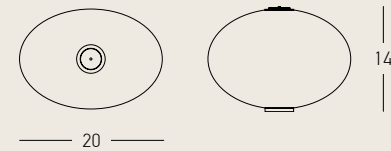

Without Light
Ø: 16cm H: 14cm
Ceramic - Aluminium
Up-Down Connector
Grey Green
Code 25112

Power
Dimensions
Material
Special Feature
Color

Without Light
Ø: 16cm H: 14cm
Ceramic - Aluminium
Up-Down Connector
Pine Green
Code 25113

Power
Dimensions
Material
Special Feature
Color

Without Light
L: 20cm H: 14cm
Ceramic - Aluminium
Up-Down Connector
Stone Grey
Code 25109

Power
Dimensions
Material
Special Feature
Color

Without Light
Ø: 20cm H: 14cm
Ceramic - Aluminium
Up-Down Connector
Dark Pink
Code 25110