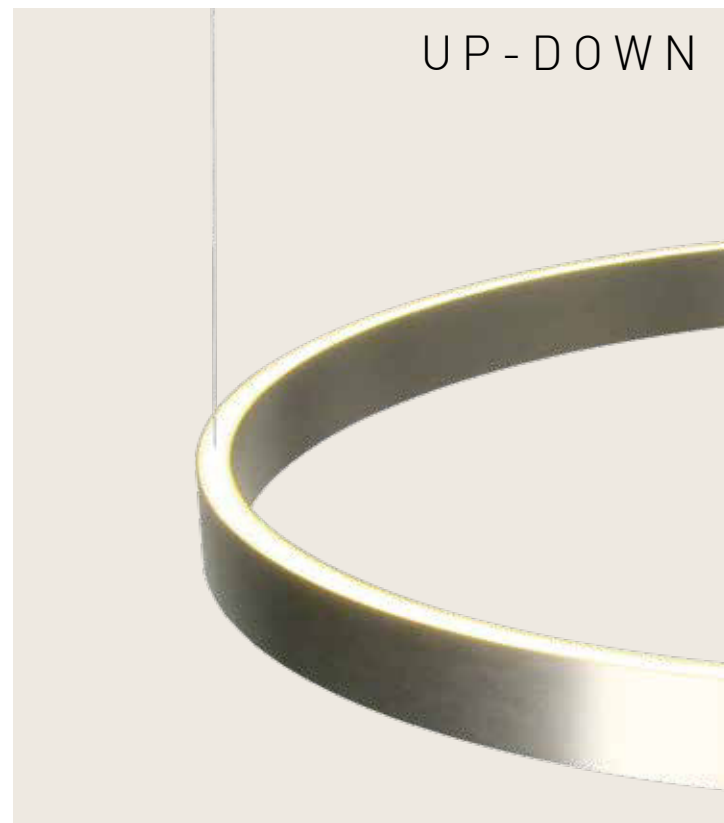

Endless Elegance
The beauty of curves designed to
elevate interiors.

04. CIRCLE

Power 59W
 Input 220-240V, 50/60Hz
 Color Temperature 3000K
 Lumen 3595Lm
 Cri 80
 Dimensions Ø: 60cm H: 160cm
 Base Ø: 7cm H: 16.5cm
 Dimmable Triac ☉
 Material Aluminium - Acrylic
 Special Feature 150cm Cable Adjustable
 Up-Down Light
 Profile 1.8x5cm