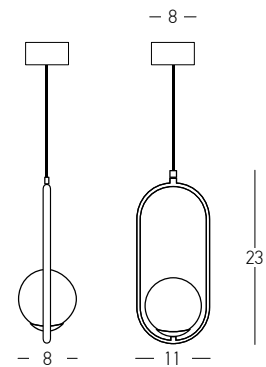

Bulb 1x G9 LED
Power 7W MAX
Input 220-240V, 50/60Hz
Dimensions W: 20cm H: 50cm
Base Ø: 8cm H: 3.5cm
Material Metal - Opal Glass
Special Feature 220cm Fabric Cable Adjustable
Opal Glass Ø: 12cm
Color Gold Matt / **Code 23135**

Bulb 1x G9 LED
Power 7W MAX
Input 220-240V, 50/60Hz
Dimensions W: 11cm H: 23cm
Base Ø: 8cm H: 3.5cm
Material Metal - Opal Glass
Special Feature 220cm Fabric Cable Adjustable
Opal Glass Ø: 8cm
Color Gold Matt / **Code 23136**