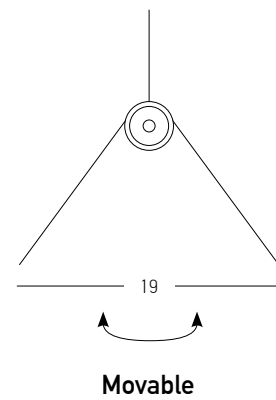

Power 22W
Input 220-240V, 50/60Hz
Color Temperature 3000K, 4000K, 5700K
Lumen 1584Lm, 1608Lm, 1627Lm
Cri 80
Dimensions L: 122cm W: 9cm H: 9cm
Base L: 26cm W: 6cm H: 3.5cm
Dimmable ☉
Material Metal - Aluminium - Acrylic
Special Feature 200cm Transparent Cable Adjustable
Dimming Switch / Change CCT
On the Lamp Tube
Movable Light Deflectors
Color Brushed Gold / **Code 25191**