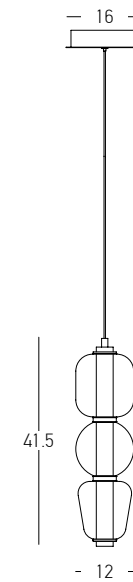

Power 12W
Input 220-240V, 50/60Hz
Color Temperature 3000K
Lumen 880Lm
Cri 80
Dimensions Ø: 12cm H: 41.5cm
Base Ø: 16cm H: 4cm
Non Dimmable ☒
Material Metal - Acrylic - Glass
Special Feature 150cm Cable Adjustable
Color Gold Matt-Champagne Glass / **Code 23062**
Color Black Matt-Smoked Glass / **Code 23269**