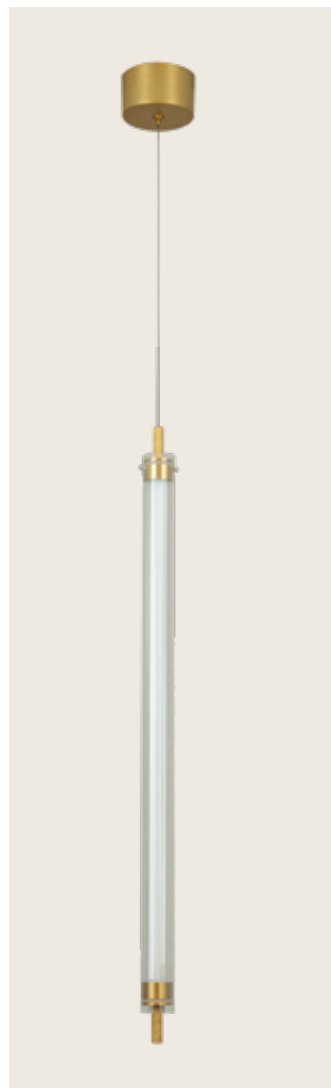

Power	20W
Input	220-240V, 50/60Hz
Color Temperature	3000K
Lumen	1600Lm
Cri	90
Dimensions	Ø: 4cm H: 72cm
Base	Ø: 9cm H: 5cm
Dimmable Triac	☉
Material	Metal - Acrylic - Clear Glass
Special Feature	130cm Cable Adjustable
Color	Brushed Gold / Code 25168
Color	Brushed Coffee / Code 25169