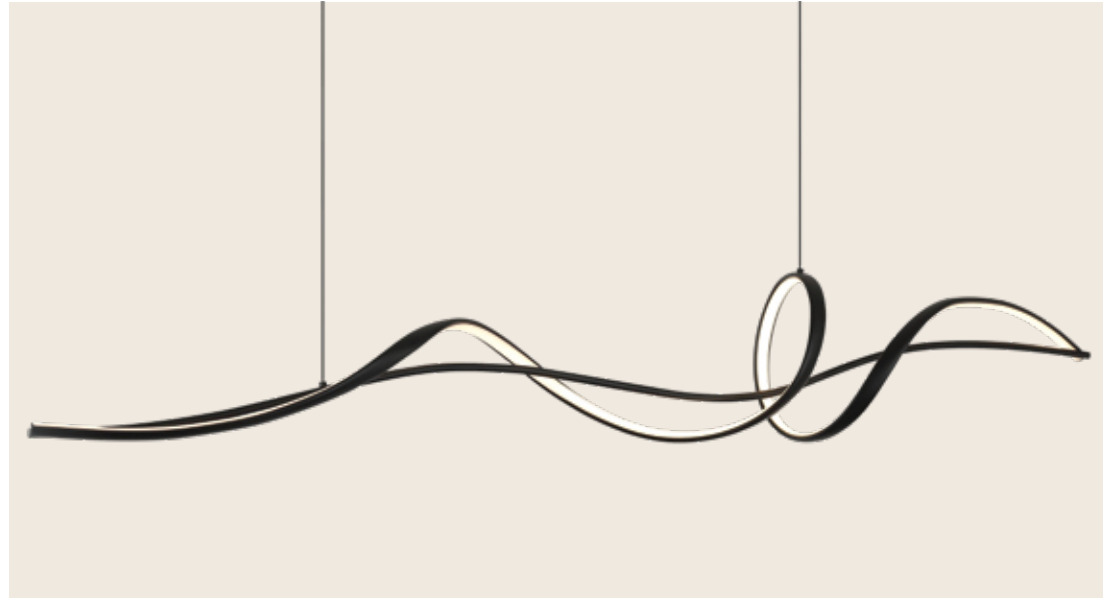

Power	27W
Input	220-240V, 50/60Hz
Color Temperature	3000K
Lumen	2233Lm
Cri	80
Dimensions	L: 140cm W: 20cm H: 23cm
Base	L: 12cm W: 7cm H: 3cm
Dimmable Triac	○
Material	Metal - Aluminium - Acrylic
Special Feature	200cm Cable Adjustable
Color	Gold Matt / Code 23108
Color	Black Matt / Code 23109