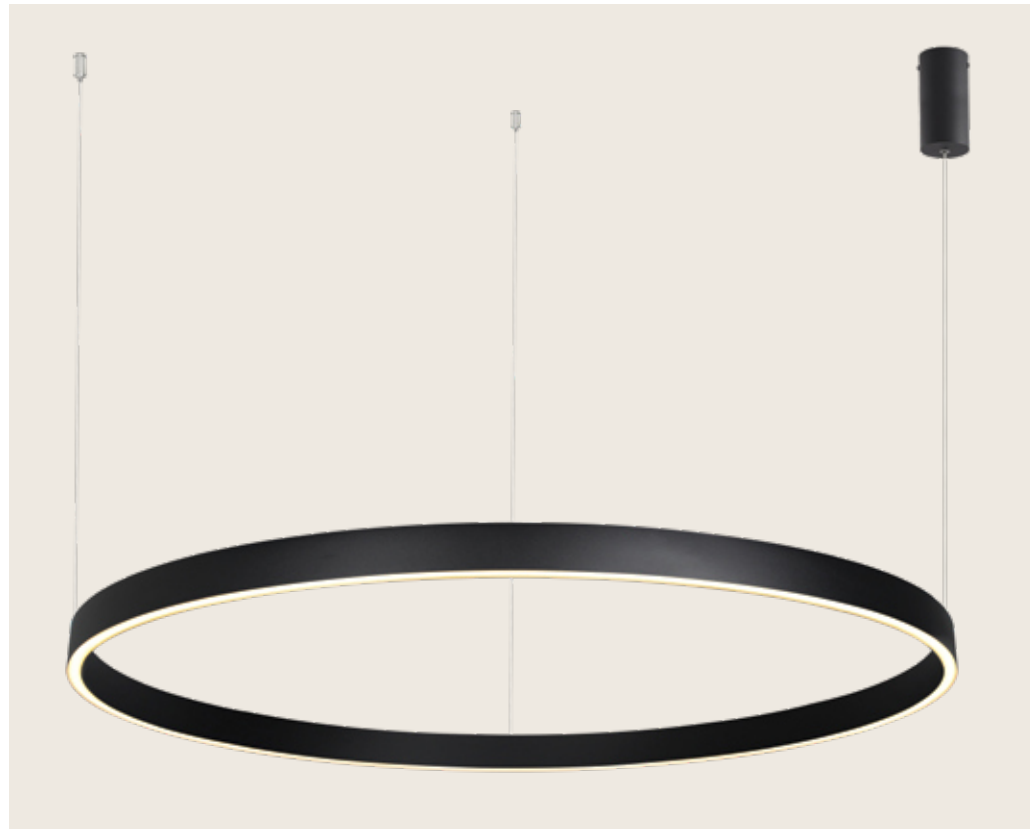

Power 88W
Input 220-240V, 50/60Hz
Color Temperature 3000K
Lumen 4620Lm
Cri 80
Dimensions Ø: 100cm H: 210cm
Base Ø: 7cm H: 20cm
Dimmable Triac ☉
Material Aluminium - Acrylic
Special Feature 200cm Cable Adjustable
Up-Down Light
Profile 1.8x5cm
Color Sandy Black / **Code 25371**