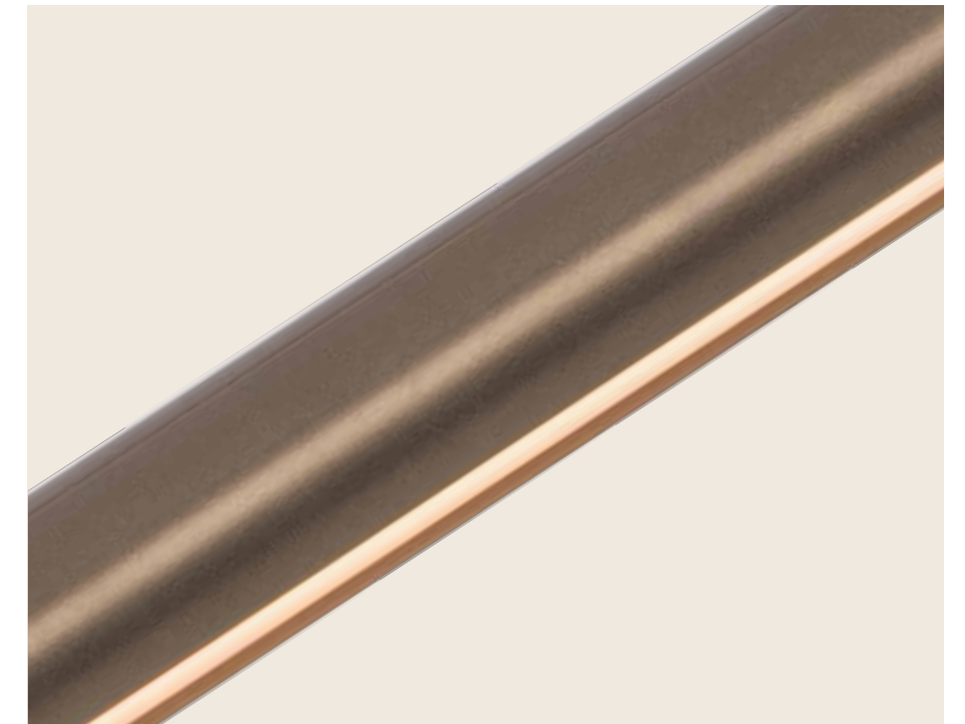

Power	45W
Input	220-240V, 50/60Hz
Color Temperature	3000K
Lumen	6300Lm
Cri	80
Dimensions	Ø: 5.3cm L: 141cm
Base	Ø: 8cm H: 3.5cm
Non Dimmable	☒
Material	Aluminium - PC Diffuser
Special Feature	200cm Fabric Cable Adjustable Optional Dimming DALI
Color	Painted Bronze / Code 22207