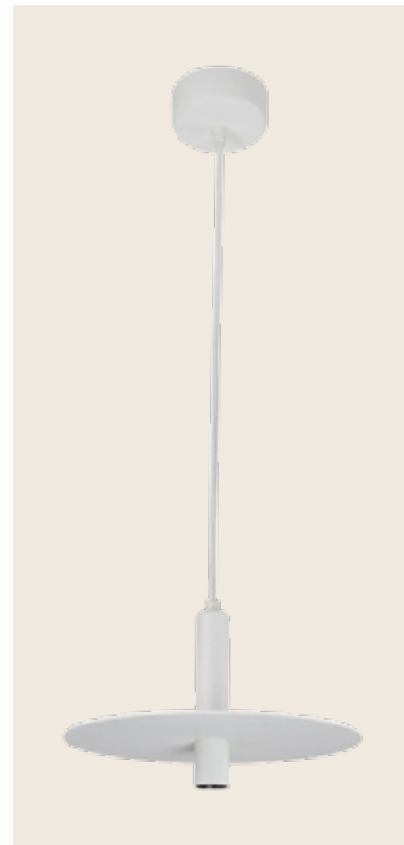

Power 7W
Input 220-240V, 50/60Hz
Color Temperature 3000K
Lumen 840Lm
Cri 80
Dimensions Ø: 26cm H: 17cm
Base Ø: 8cm H: 3.5cm
Non Dimmable ☒
Material Metal - Aluminium
Special Feature 200cm Cable Adjustable
Color Sandy Black / Code 18139-B
Sandy White / Code 18139-W