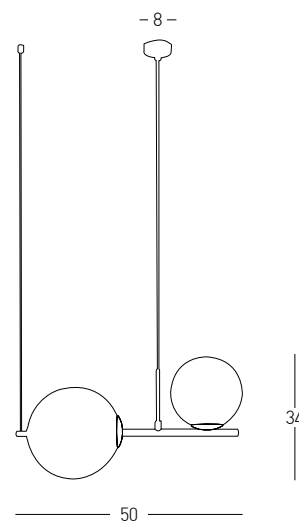

Bulb 2x E27
Power 15W MAX
Input 220-240V, 50/60Hz
Dimensions L: 50cm W: 25cm H: 34cm
Base Ø: 8cm H: 3cm
Material Metal - Opal Glass
Special Feature 200cm Fabric Cable Adjustable
Opal Glass Ø: 25cm | Ø: 15cm
Color Gold Matt / **Code 1997**