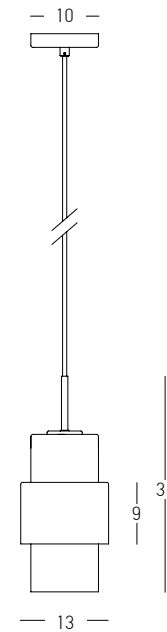

Bulb 1x E27
 Power 40W MAX
 Input 220-240V, 50/60Hz
 Dimensions Ø: 19cm H: 30cm
 Base Ø: 10cm H: 2.5cm
 Material Glass
 Special Feature 150cm Cable Adjustable
 Color Smoked Grey / **Code 14101**

Bulb 1x E27
 Power 40W MAX
 Input 220-240V, 50/60Hz
 Dimensions Ø: 24cm H: 22cm
 Base Ø: 10cm H: 2.5cm
 Material Glass
 Special Feature 150cm Cable Adjustable
 Color Smoked Grey / **Code 14102**