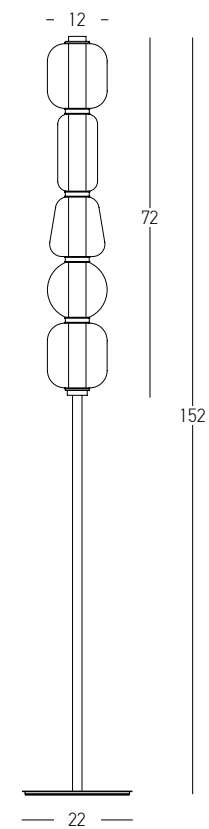

Power	17W
Input	220-240V, 50/60Hz
Color Temperature	3000K
Lumen	1050Lm
Cri	80
Dimensions	Ø: 12cm H: 152cm
Base	Ø: 22cm H: 0.5cm
Non Dimmable	☒
Material	Metal - Acrylic - Glass
Special Feature	120cm Cable Available
Color	Gold Matt-Champagne Glass / Code 23063
Color	Black Matt-Smoked Glass / Code 23064