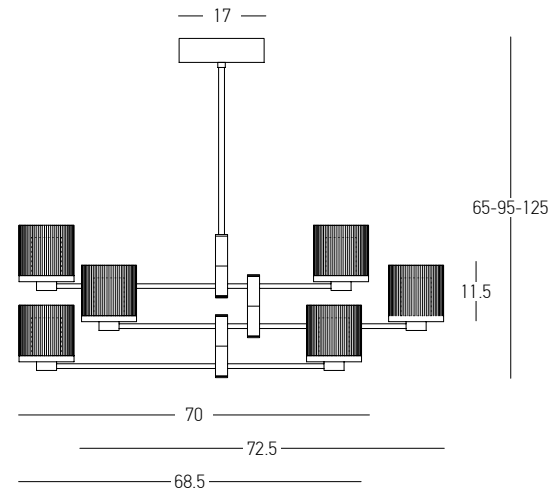

Power	42W
Input	220-240V, 50/60Hz
Color Temperature	3000K
Lumen	4346Lm
Cri	90
Dimensions	L: 72.5cm W: 68.5cm H: 65-95-125cm
Glass	Ø: 11cm H: 11.5cm
Base	Ø: 17cm H: 5cm
Dimmable Triac	☉
Material	Metal - Clear Glass - Opal Glass
Color	Gold Matt / Code 23019