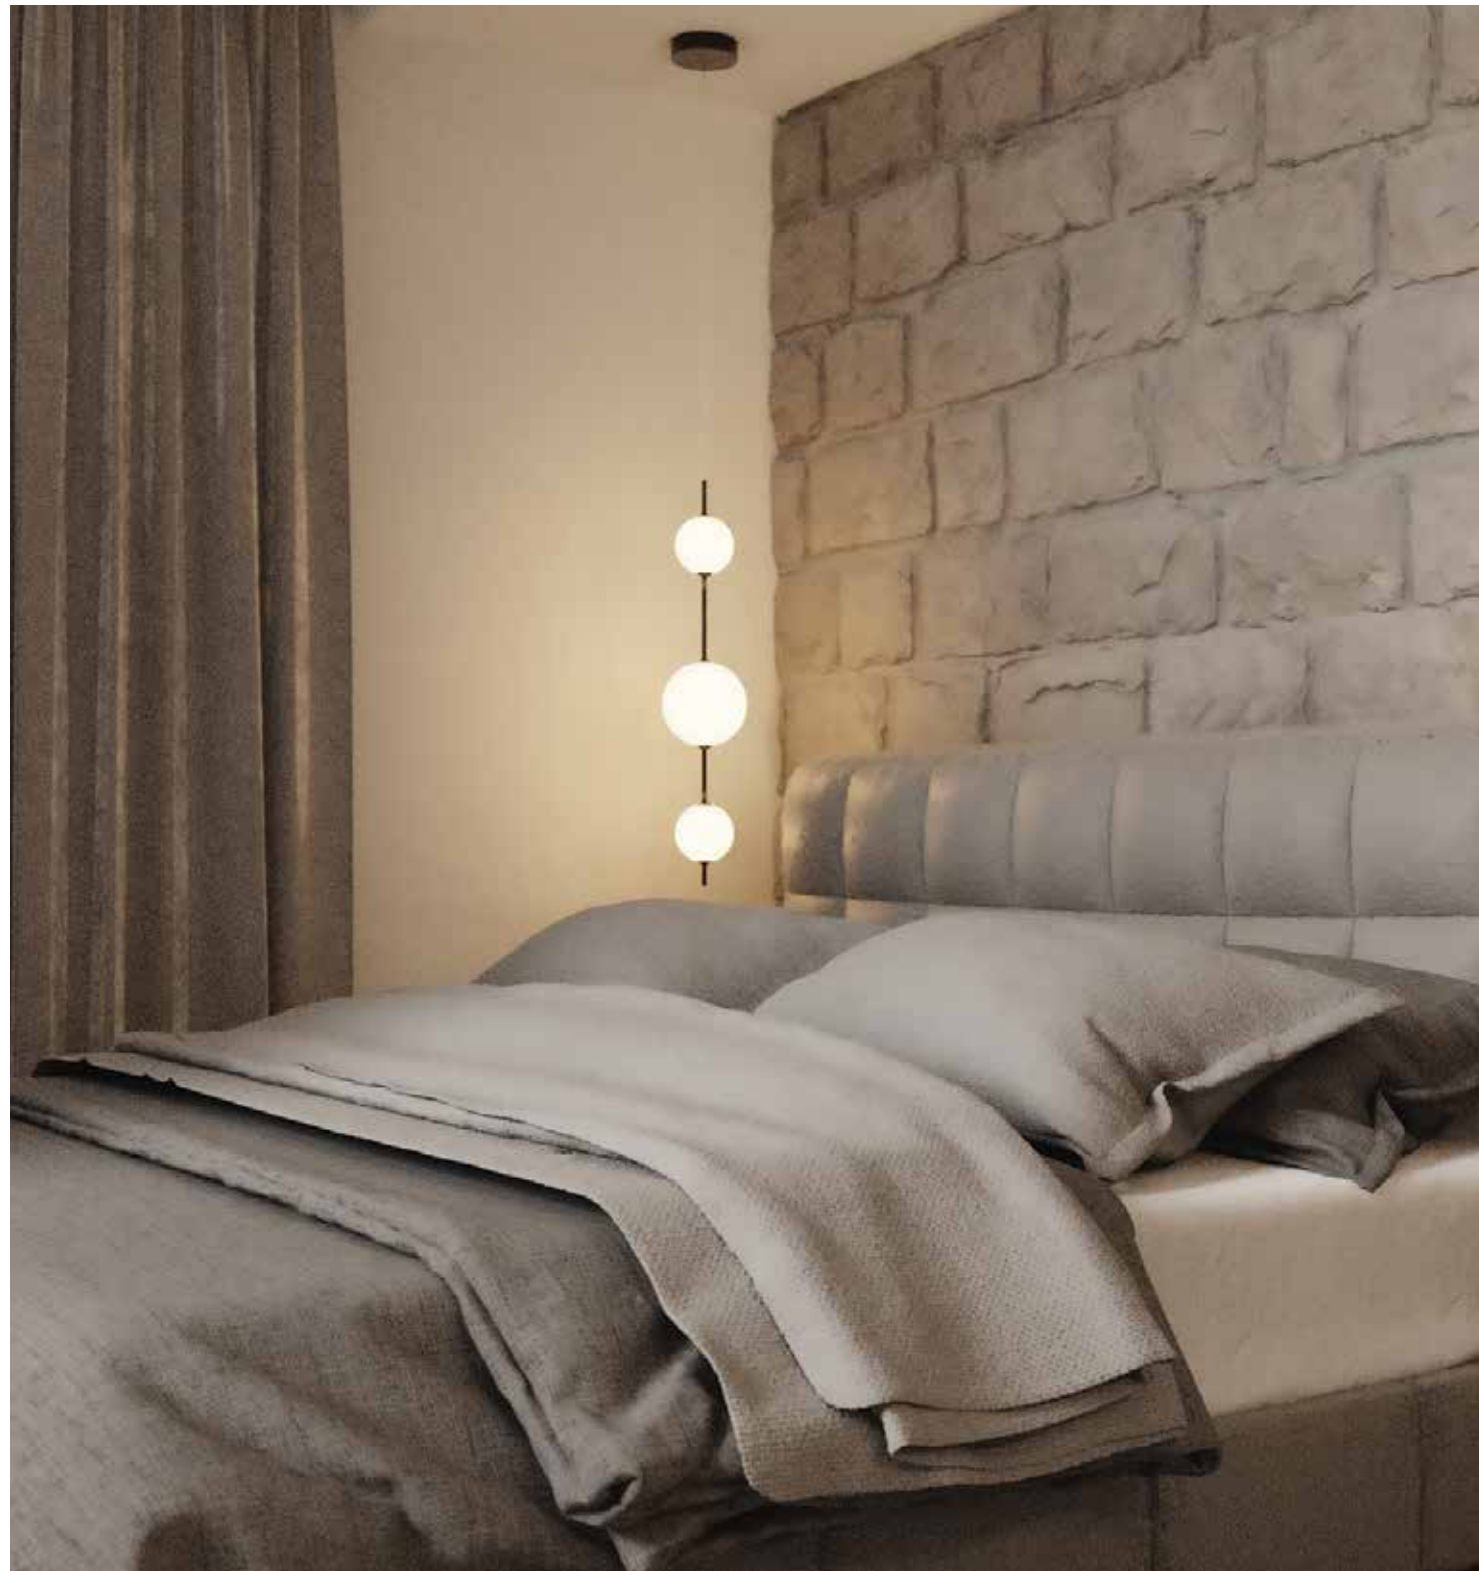

Power	13W
Input	220-240V, 50/60Hz
Color Temperature	3000K
Lumen	960Lm
Cri	80
Dimensions	Ø: 16cm H: 78cm
Base	Ø: 13cm H: 3cm
Non Dimmable	☒
Material	Metal - Opal Glass
Special Feature	140cm Cable Adjustable Glass Ø: 16cm | Ø: 11cm
Color	Black Matt / Code 20132