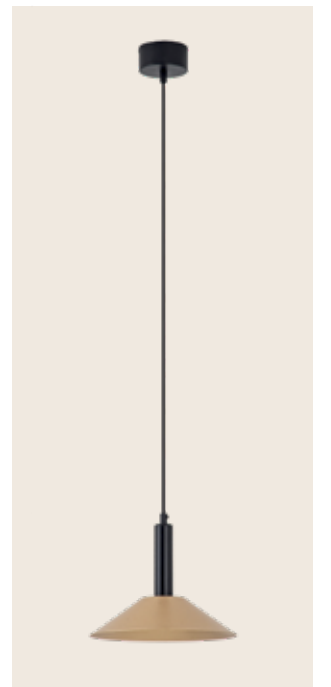

Power 7W
Input 220-240V, 50/60Hz
Color Temperature 3000K
Lumen 840Lm
Cri 80
Dimensions Ø: 22.5cm H: 17cm
Base Ø: 8cm L: 3.5cm
Non Dimmable ☒
Material Metal - Aluminum
Special Feature 200cm Fabric Cable Adjustable
Color Sandy Black-Painted Gold / **Code 22182** ☒
Sandy Black / **Code 22183** ☒