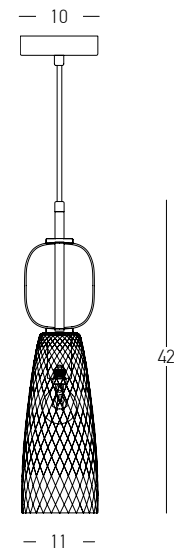

Bulb 1x E14
Power 40W MAX
Input 220-240V, 50/60Hz
Dimensions Ø: 11cm H: 42cm
Base Ø: 10cm H: 2.5cm
Material Metal - Glass
Special Feature 150cm Cable Adjustable
Color Antique Brass / **Code 23008**