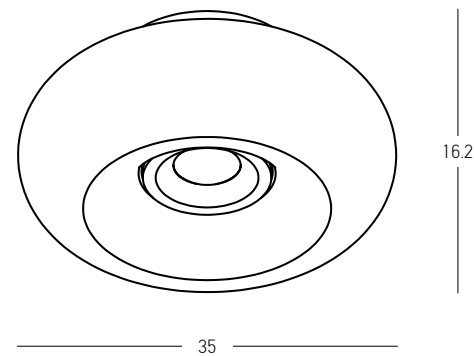

Power 30W
Input 220-240V, 50/60Hz
Color Temperature 2700K | 3000K
Lumen 1420Lm | 1564Lm
Cri 90
Dimensions Ø: 35cm H: 16.2cm
Base Ø: 14cm H: 4.2cm
Glass Ø: 35cm H: 12cm
Dimmable Triac ☐
Material Metal - Aluminium - Acrylic - Glass
Color Black Matt-Tawny Glass / **Code 25278**
Color Black Matt-Smoked Glass / **Code 25279**