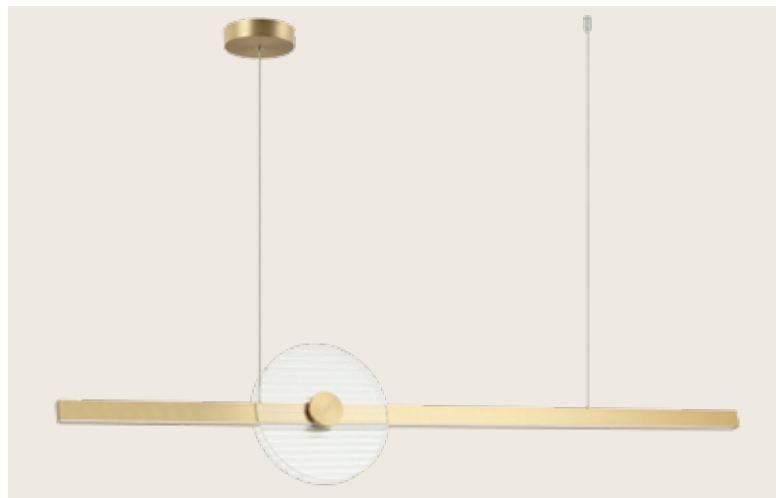

Power 20W
Input 220-240V, 50/60Hz
Color Temperature 3000K
Lumen 1390Lm
Cri 80
Dimensions L: 120.7cm W: 5cm H: 22cm
Base Ø: 12.4cm H: 3cm
Dimmable Triac ☐
Material Metal - Glass - Aluminium
Special Feature 200cm Cable Adjustable
Profile W: 3cm H: 2cm
Color Black-Smoked Glass / **Code 25425**
Color Gold-Clear Glass / **Code 25426**