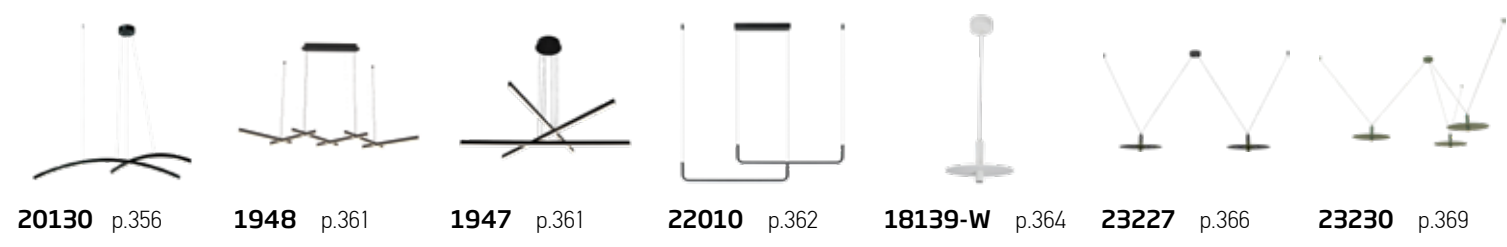

Enjoy your
new atmosphere!

Crafted by Nature
Shaped by Design

01. MINERAL TEXTURES

Power 35W
 Input 220-240V, 50/60Hz
 Color Temperature 3000K
 Lumen 3600Lm
 Cri 90
 Dimensions Ø: 49cm H: 210cm
 Base Ø: 12cm H: 4cm
 Alabaster Ø: 49cm H: 5.5cm
 Dimmable Triac
 Material Metal - Alabaster
 Special Feature 200cm Cable Adjustable
 Color Brass-Natural Alabaster / **Code 2543**

Power 45W
 Input 220-240V, 50/60Hz
 Color Temperature 3000K
 Lumen 4800Lm
 Cri 90
 Dimensions Ø: 64cm H: 210cm
 Base Ø: 18cm H: 4cm
 Alabaster Ø: 64cm H: 5.5cm
 Dimmable Triac
 Material Metal - Alabaster
 Special Feature 200cm Cable Adjustable
 Color Brass-Natural Alabaster / **Code 2544**

Power 25W
 Input 220-240V, 50/60Hz
 Color Temperature 3000K
 Lumen 2400Lm
 Cri 90
 Dimensions Ø: 34cm H: 210cm
 Base Ø: 10cm H: 4cm
 Alabaster Ø: 34cm H: 5.5cm
 Dimmable Triac
 Material Metal - Alabaster
 Special Feature 200cm Cable Adjustable
 Color Brass-Natural Alabaster / **Code 2542**