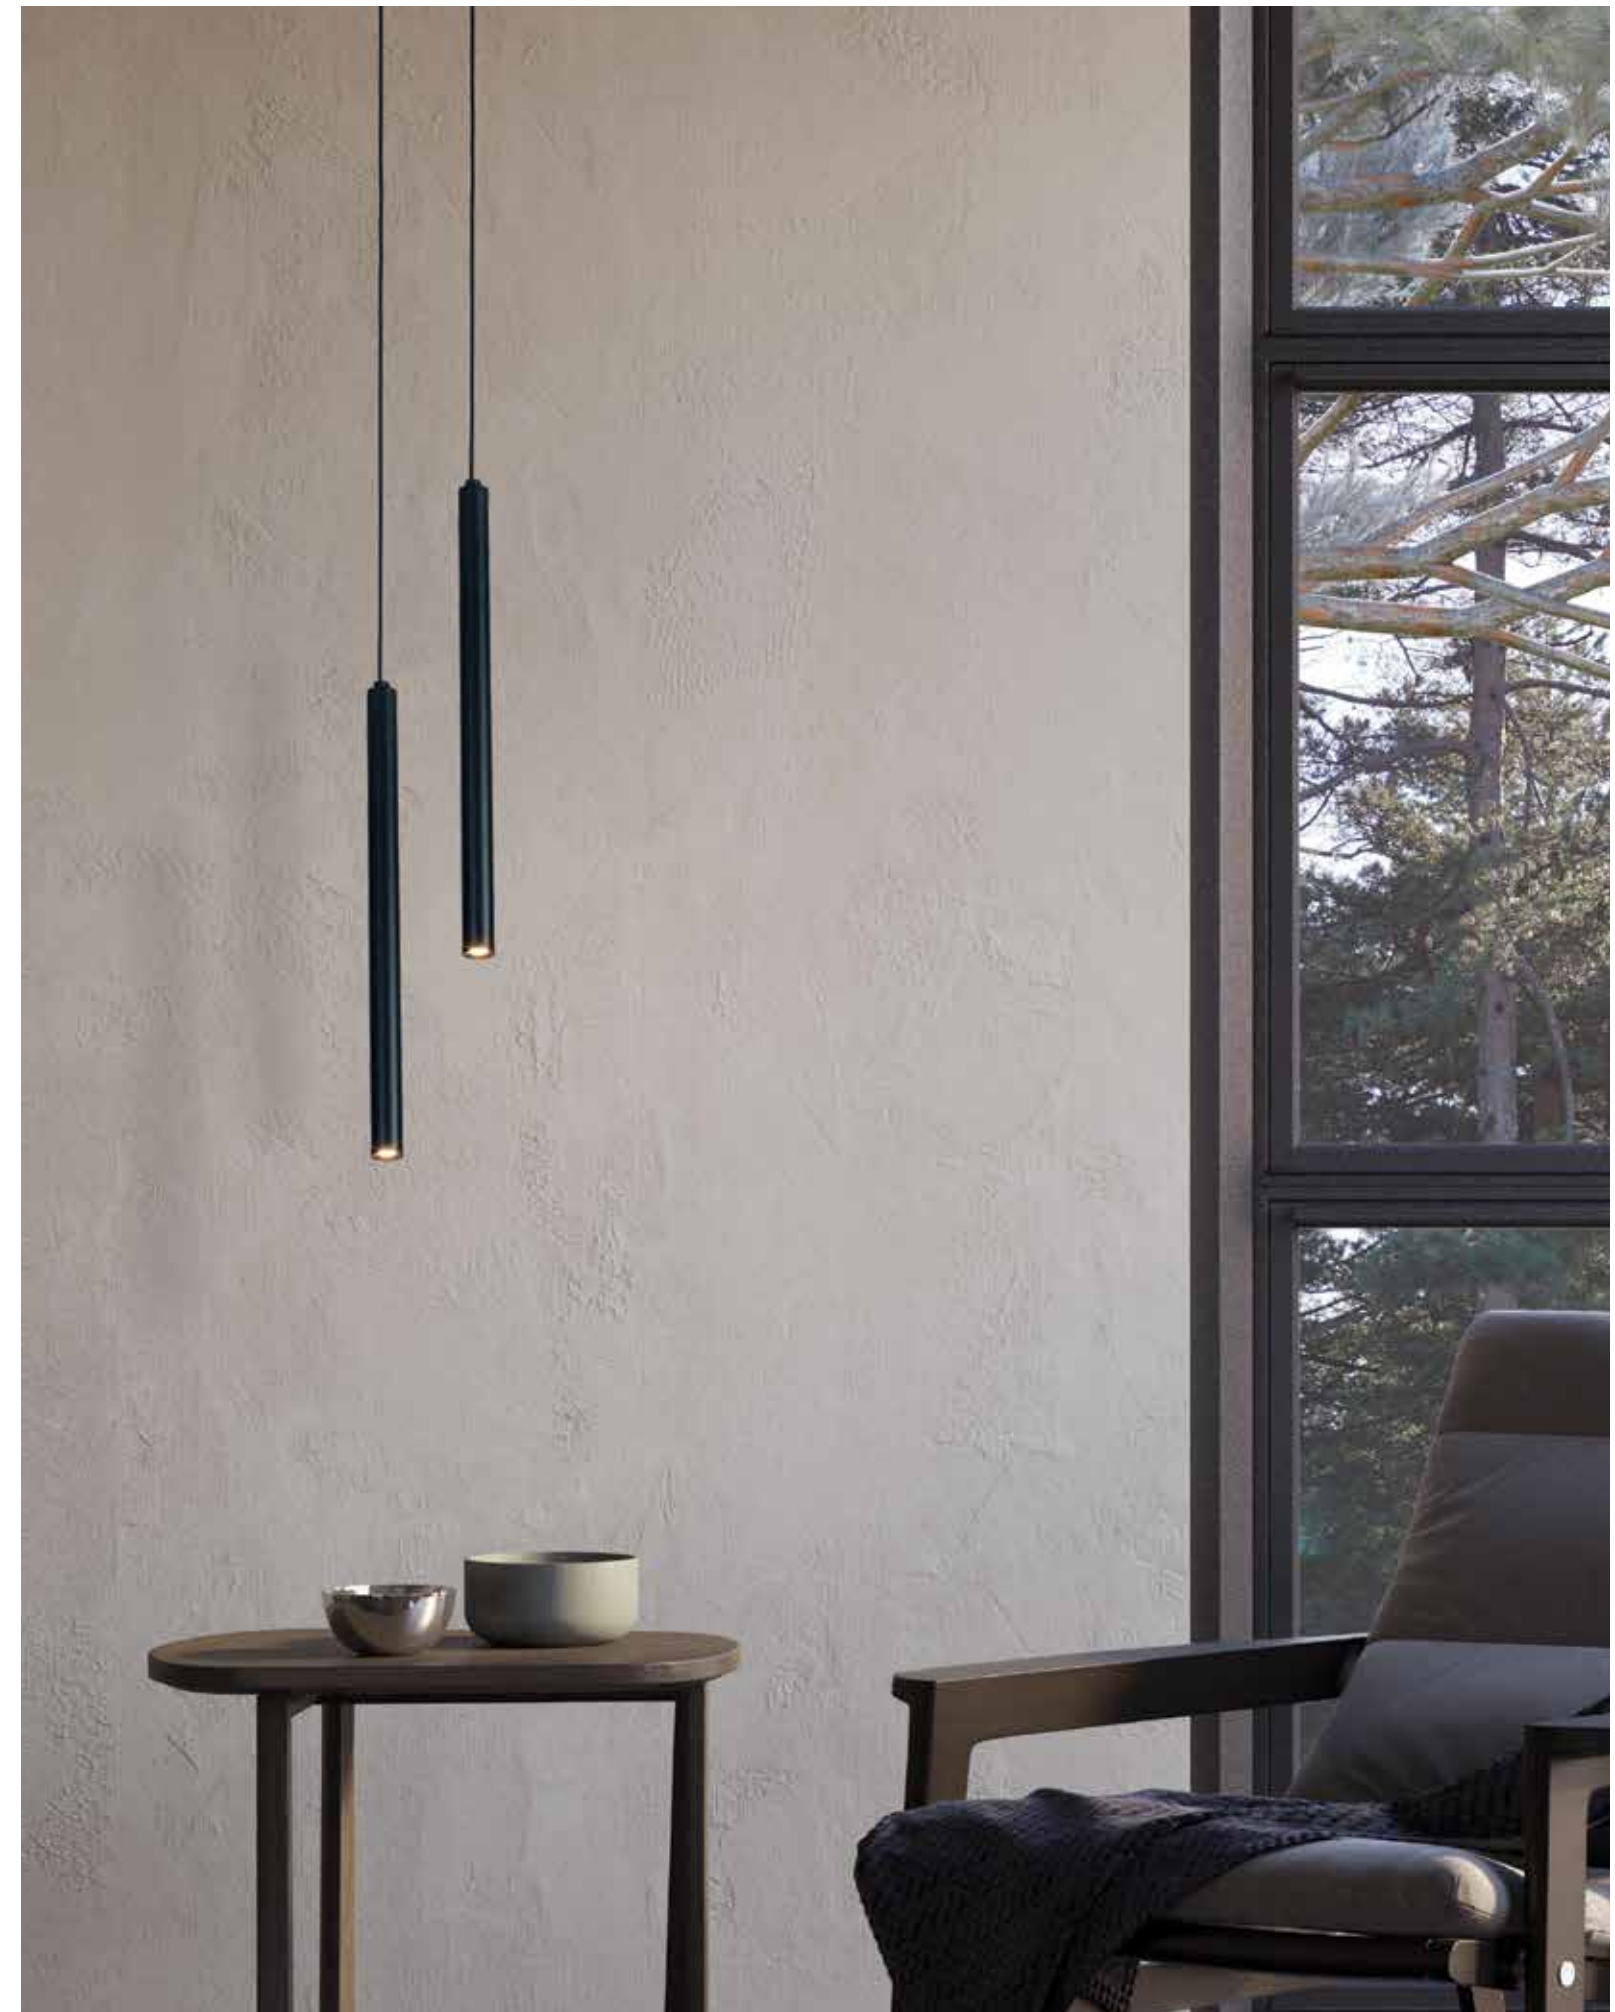

Power 3W
Input 220-240V, 50/60Hz
Color Temperature 2700K
Lumen 150Lm
Cri 80
Dimensions Ø: 1.8cm H: 28cm
Base Ø: 8cm H: 3cm
Non Dimmable ☐
Material Aluminium - Diffuser
Special Feature 130cm Cable Adjustable
Color Black Matt / **Code 17009**