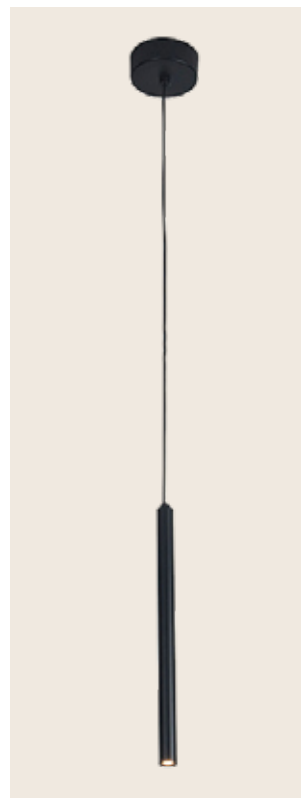

Power 4W
Input 220-240V, 50/60Hz
Color Temperature 3000K
Lumen 400Lm
Cri 90
Dimensions Ø: 4.8cm H: 4.8cm
Base Ø: 8cm H: 3cm
Non Dimmable ☐
Material Metal - Aluminium
Beam Angle 38°
Special Feature 200cm Cable Adjustable
Color Sandy Black / **Code 1902**