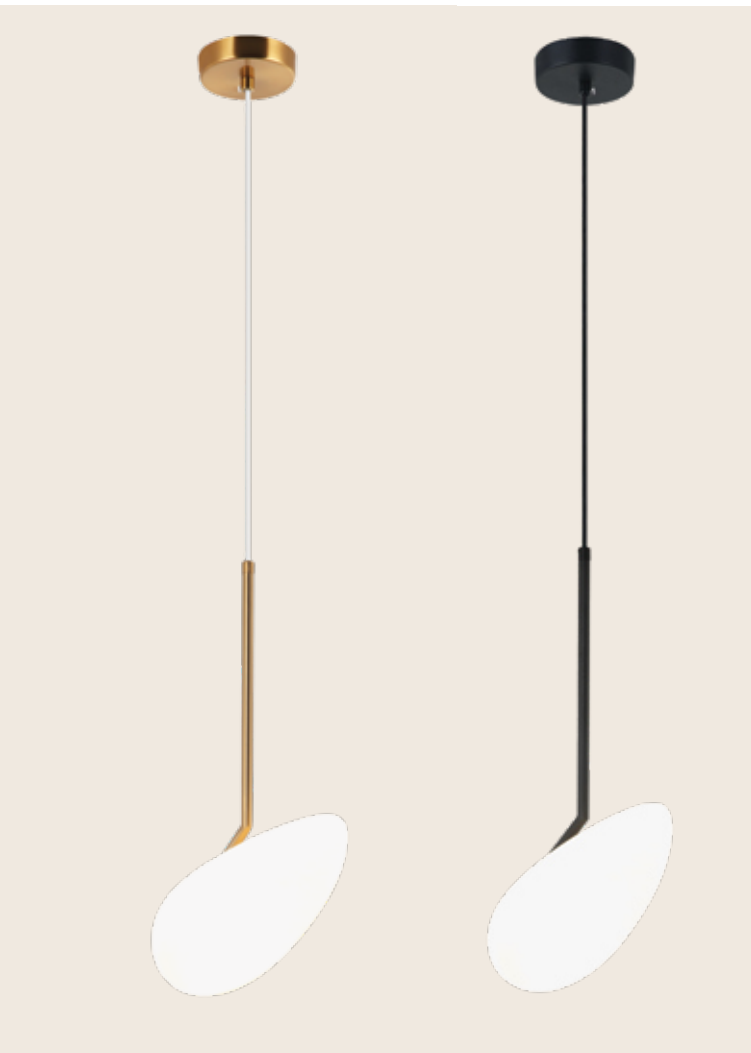

Power 5W
Input 220-240V, 50/60Hz
Color Temperature 3000K
Lumen 400Lm
Cri 80
Dimensions L: 16.5cm W: 25cm H: 42.5cm
Base Ø: 10cm H: 2.5cm
Non Dimmable ☒
Material Metal - Aluminium - Opal Glass
Special Feature 180cm Cable Adjustable
Color Black Matt / **Code 20254**
Color Gold Matt / **Code 20255**