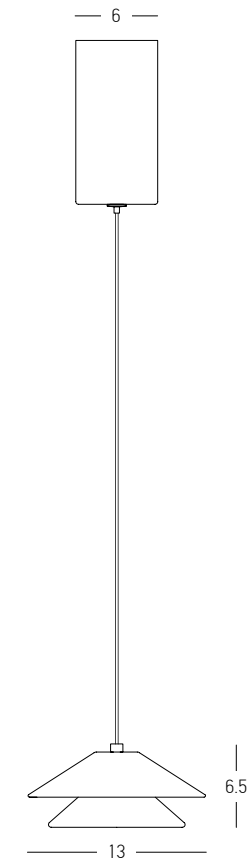

Power	9W
Input	220-240V, 50/60Hz
Color Temperature	3000K
Lumen	672Lm
Cri	80
Dimensions	Ø: 13cm H: 6.5cm
Base	Ø: 6cm H: 12cm
Non Dimmable	☒
Material	Metal - Aluminium - Acrylic
Special Feature	200cm Cable Adjustable Honeycomb Louver
Color	Sandy Black Base-Beige Red Shade- Oyster White Electroplate / Code 25346
Color	Sandy Black Base-Sandy Black Shade- Brushed Gold Electroplate / Code 25347
Color	Sandy Black Base-Sandy Black Shade- Brushed Nickel Electroplate / Code 25348