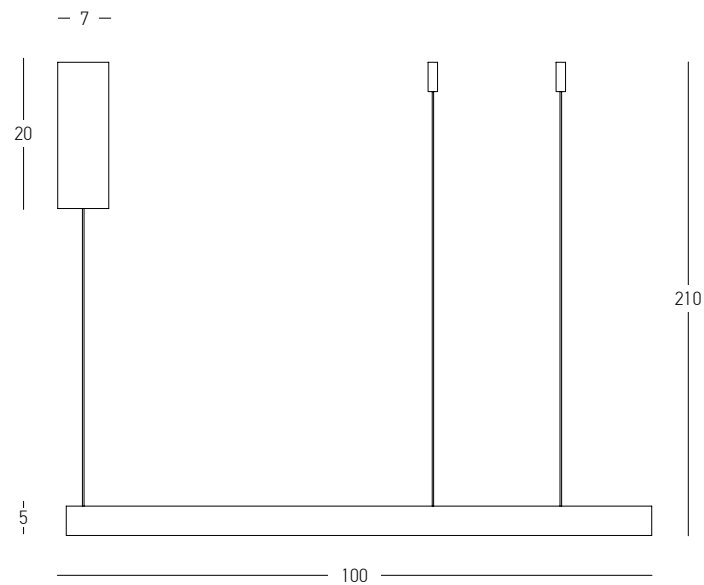

Power 88W
Input 220-240V, 50/60Hz
Color Temperature 3000K
Lumen 4620Lm
Cri 80
Dimensions Ø: 100cm H: 210cm
Base Ø: 7cm H: 20cm
Dimmable Triac ☉
Material Aluminium - Acrylic
Special Feature 200cm Cable Adjustable
Up-Down Light
Profile 1.8x5cm
Color Sandy Black / **Code 25371**