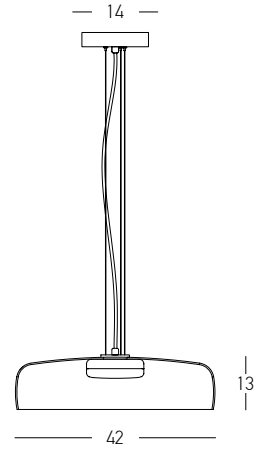

Power 15W
Input 220-240V, 50/60Hz
Color Temperature 3000K
Lumen 1554Lm
Cri 80
Dimensions Ø: 42cm H: 13cm
Base Ø: 14cm H: 3cm
Non Dimmable ☒
Material Metal - Smoked Glass
Special Feature 150cm Cable Adjustable
Color Black Matt / **Code 23053**