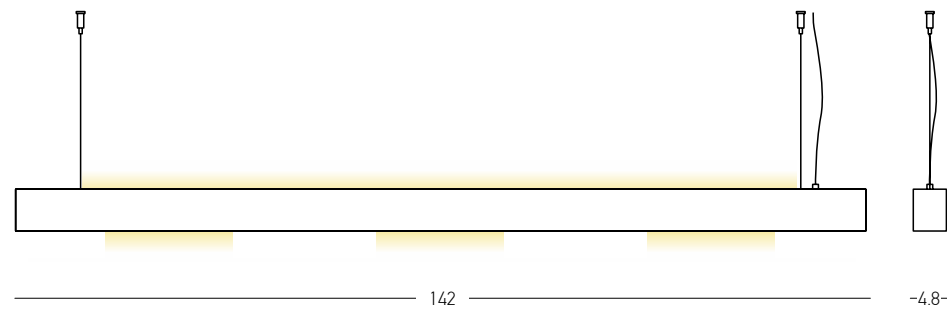

Power	18W + 36W
Input	220-240V, 50/60Hz
Color Temperature	3000K
Lumen	7560Lm
Cri	80
Dimensions	L: 142cm W: 4.8cm H: 7.8cm
Base	Ø: 8cm H: 3.5cm
Non Dimmable	☒
Material	Aluminium
Special Feature	200cm Fabric Cable Adjustable Optional Dimming DALI Up & Down Lighting
Color	Painted Bronze - Painted Gold / Code 22208