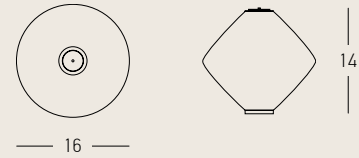

Color Black Matt / **Code 25105-1**

Power
Dimensions
Material
Special Feature
Color

Without Light
Ø: 16cm H: 14cm
Ceramic - Aluminium
Up-Down Connector
Ant Red
Code 25111

Power
Dimensions
Material
Special Feature
Color

Without Light
Ø: 16cm H: 14cm
Ceramic - Aluminium
Up-Down Connector
Grey Green
Code 25112

Power
Dimensions
Material
Special Feature
Color

Without Light
Ø: 16cm H: 14cm
Ceramic - Aluminium
Up-Down Connector
Pine Green
Code 25113