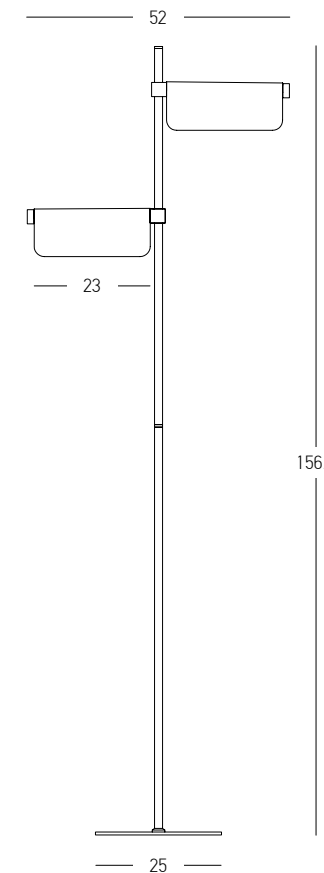

Power	12W
Input	220-240V, 50/60Hz
Color Temperature	3000K
Lumen	810Lm
Cri	80
Dimensions	L: 52cm W: 25cm H: 156.5cm
Base	Ø: 25cm H: 0.5cm
Dimmable	☉
Material	Metal - Aluminium - Acrylic
Special Feature	120cm Cable Available Movable Light Deflectors 3 Step Dimming
Color	Brushed Gold / Code 25194