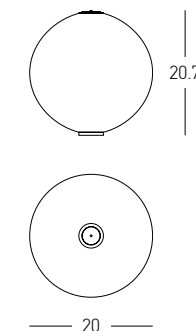

Intermediate Opal Glass

Power 15W
Input 220-240V, 50/60Hz
Color Temperature 3000K
Lumen 1170Lm
Cri 80
Dimensions Ø: 20cm H: 20.7cm
Dimmable Triac
Material Metal - Aluminium - Glass
Special Feature Up-Down Connector
Color Black Matt-Opal Glass / **Code 25108**