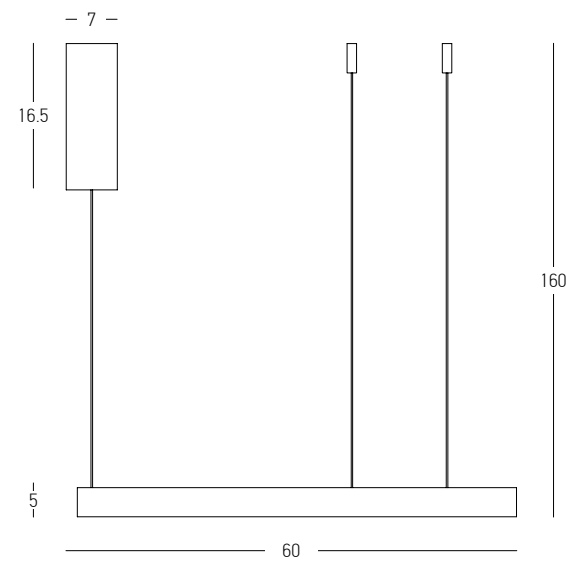

Power 59W
Input 220-240V, 50/60Hz
Color Temperature 3000K
Lumen 3595Lm
Cri 80
Dimensions Ø: 60cm H: 160cm
Base Ø: 7cm H: 16.5cm
Dimmable Triac ☉
Material Aluminium - Acrylic
Special Feature 150cm Cable Adjustable
Up-Down Light
Profile 1.8x5cm

Color Electroplate Brushed Nickel / **Code 25366**
Color Sandy Black / **Code 25365**
Color Electroplate Brushed Coffee / **Code 25367**