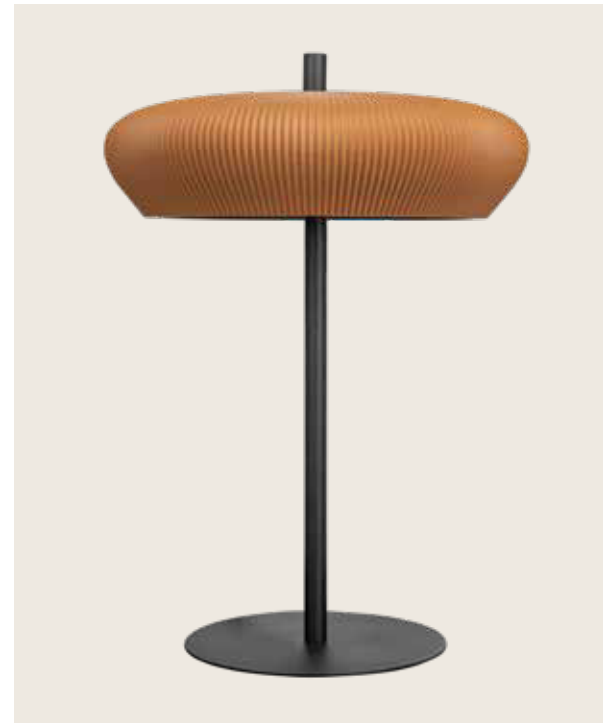

Bulb 2x G9 LED
Power 9W MAX
Dimensions Ø: 28.5cm H: 40.5cm
Base Ø: 18cm H: 0.5cm
Material Metal - Clay
Special Feature 150cm Black Cable Available
Color Terracotta-Sandy Black / **Code 2593**
Color Grey-Sandy Black / **Code 2594**