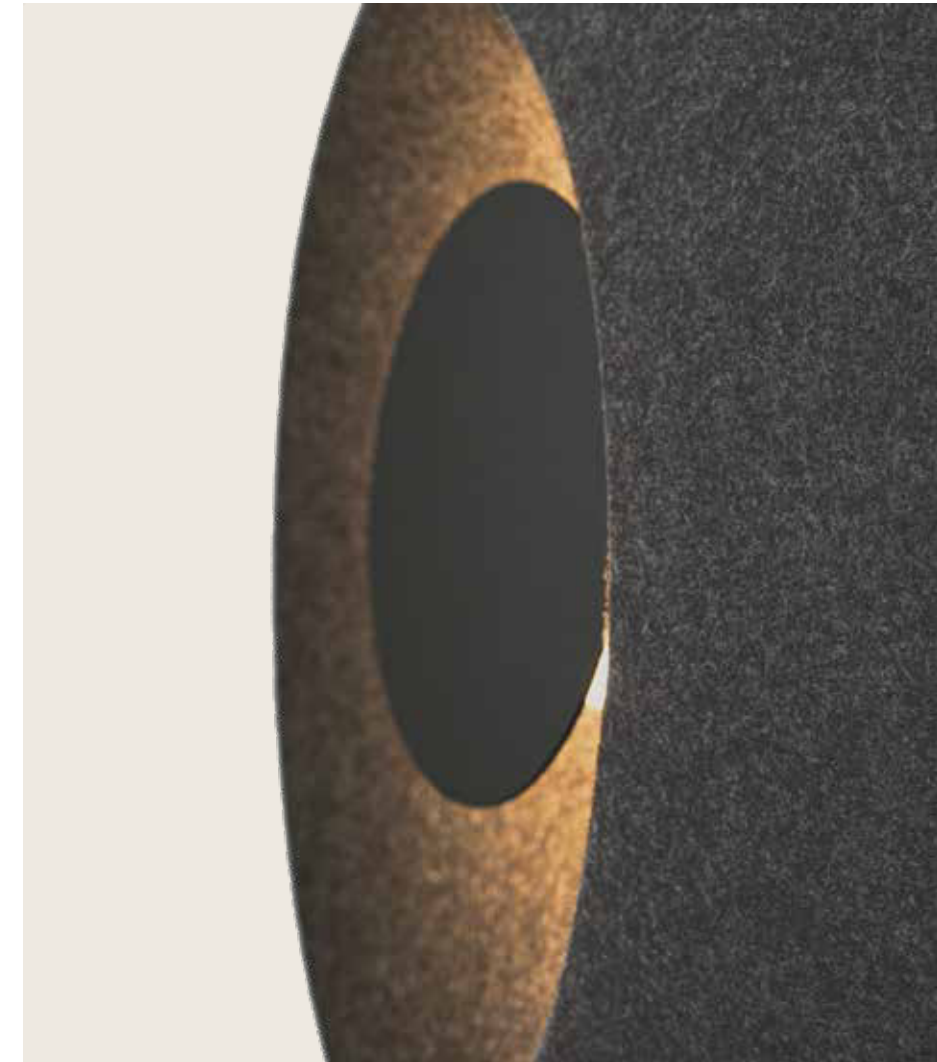

The Sound of Silence
Lighting that softens both sound and space.

02. ACOUSTIC