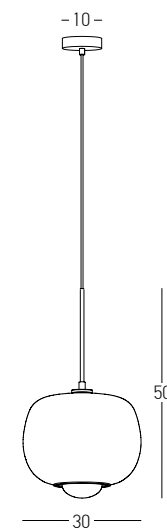

Bulb 1x G9 LED
Power 7W MAX
Input 220-240V, 50/60Hz
Dimensions Ø: 30cm H: 50cm
Base Ø: 10cm H: 2.5cm
Glass Ø: 30cm H: 24cm
Opal Glass Ø: 10.5cm H: 13.5cm
Material Metal - Smoked Glass Outside
Opal Glass Inside
Special Feature 150cm Cable Adjustable
Color Smoked Glass-Gold Matt / **Code 22058**