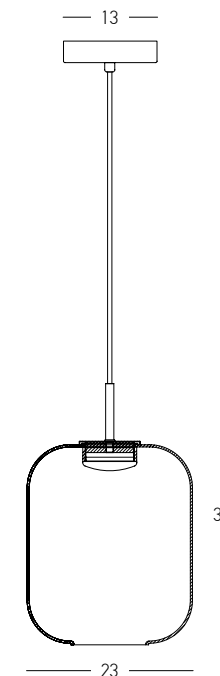

Power 12W
Input 220-240V, 50/60Hz
Color Temperature 3000K
Lumen 780Lm
Cri 80
Dimensions Ø: 23cm H: 36cm
Base Ø: 13cm H: 3cm
Non Dimmable
Material Metal - Glass
Special Feature 200cm Fabric Cable Adjustable
Color Black Matt-Gold Glass / **Code 23215**
Color Black Matt-Copper Glass / **Code 23216**
Color Black Matt-Smoked Glass / **Code 23214**