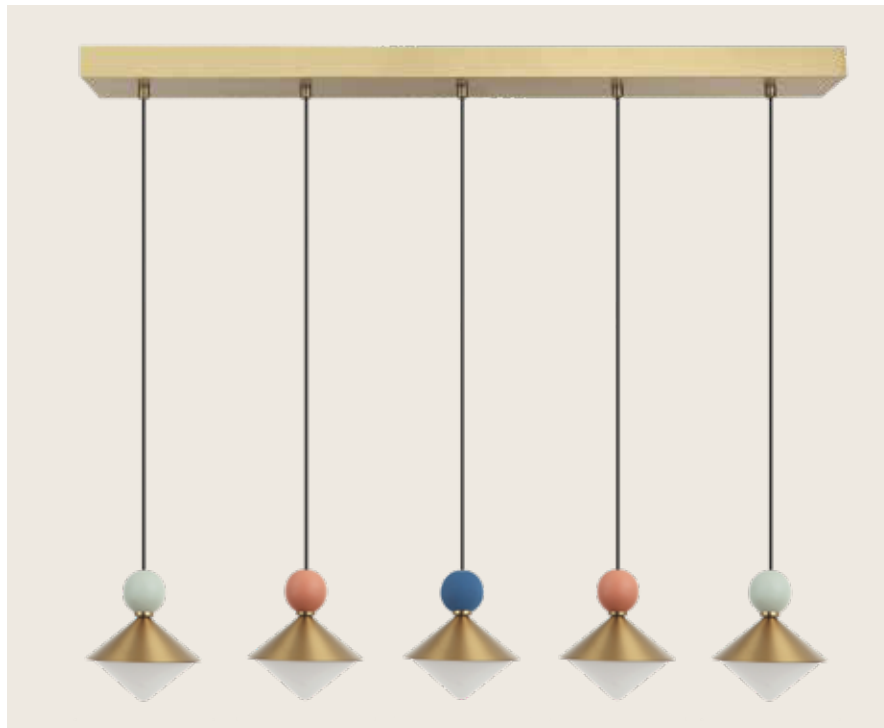

Power 32W
Input 220-240V, 50/60Hz
Color Temperature 3000K
Lumen 2150Lm
Cri 90
Dimensions L: 80cm W: 14cm H: 320cm
Base L: 80cm W: 8cm H: 3.5cm
Shades Ø: 14cm H: 15.2cm
Dimmable Triac ☐
Material Metal - Ceramic - Glass
Special Feature 300cm Cable Adjustable
Color Brass-Beige Red-Pastel Grey Green-Pastel Blue / **Code 25103**