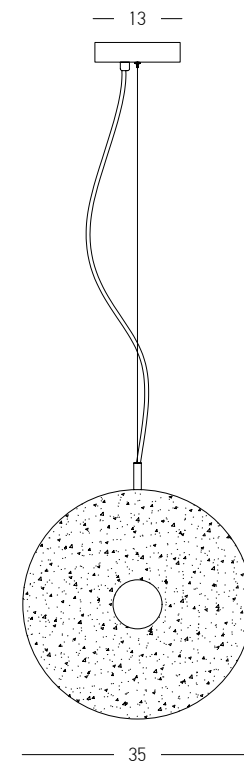

Power	11W
Input	220-240V, 50/60Hz
Color Temperature	3000K
Lumen	1172Lm
Cri	80
Dimensions	Ø: 35cm W: 5cm
Base	Ø: 13cm H: 2.5cm
Non Dimmable	☒
Material	Metal - Glass
Special Feature	200cm Cable Adjustable
Color	Black Matt-Smoked Glass / Code 23074
Color	Black Matt-Clear Glass / Code 23075