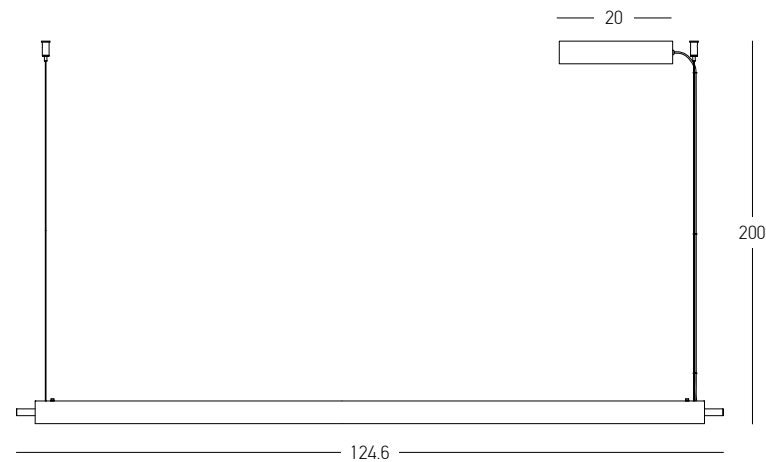

Power 33W
Input 220-240V, 50/60Hz
Color Temperature 3000K
Lumen 2460Lm
Cri 90
Dimensions L: 124,6cm W: 4cm H: 200cm
Base L: 20cm W: 6cm H: 4cm
Dimmable Triac ☒
Material Metal - Acrylic - Clear Glass
Special Feature 200cm Cable Adjustable
Color Brushed Coffee / **Code 25446**
Color Brushed Gold / **Code 25447**