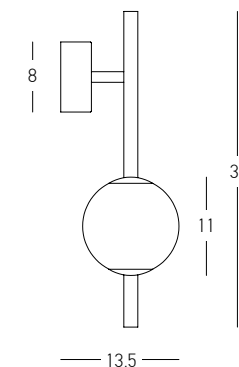

Power	7W
Input	220-240V, 50/60Hz
Color Temperature	3000K
Lumen	600Lm
Cri	80
Dimensions	L: 13.5cm H: 37cm
Base	Ø: 8cm L: 3.5cm
Non Dimmable	☒
Material	Metal - Opal Glass
Special Feature	Glass Ø: 11cm
Color	Black Matt / Code 20133