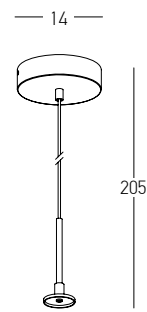

Modular Freedom, Design Your Light.

Elegance in Every Configuration Effortless Combinations. Elevated Design.

Model Finishing

Surface Base Driver (Support 15-30W)

Power	MAX 30W
Input	220-240V, 50/60Hz
Dimensions	Ø: 14cm H: 205cm
Base	Ø: 14cm H: 4.5cm
Material	Metal
Color	Black Matt / Code 22230-B
Color	White Matt / Code 22230-W
Color	Gold Matt / Code 22230-G

Combination for Reference (MAX 30W)

Terminal Opal Glass

Power	5W
Input	220-240V, 50/60Hz
Color Temperature	3000K
Lumen	350Lm
Cri	90
Dimensions	Ø: 16cm H: 16.2cm
Dimmable Triac	☉
Material	Metal - Aluminium - Glass
Special Feature	Up Connector
Color	Black Matt-Opal Glass / Code 22231-B1
Color	White Matt-Opal Glass / Code 22231-W1
Color	Gold Matt-Opal Glass / Code 22231-G1

Intermediate Opal Glass

Power	5W
Input	220-240V, 50/60Hz
Color Temperature	3000K
Lumen	350Lm
Cri	90
Dimensions	Ø: 16cm H: 16.5cm
Dimmable Triac	☉
Material	Metal - Aluminium - Glass
Special Feature	Up-Down Connector
Color	Black Matt-Opal Glass / Code 22232-B1
Color	White Matt-Opal Glass / Code 22232-W1
Color	Gold Matt-Opal Glass / Code 22232-G1

Intermediate Opal Glass

Power	7W
Input	220-240V, 50/60Hz
Color Temperature	3000K
Lumen	550Lm
Cri	90
Dimensions	Ø: 25cm H: 25.2cm
Dimmable Triac	☉
Material	Metal - Aluminium - Glass
Special Feature	Up-Down Connector
Color	Black Matt-Opal Glass / Code 22233-B1
Color	White Matt-Opal Glass / Code 22233-W1
Color	Gold Matt-Opal Glass / Code 22233-G1