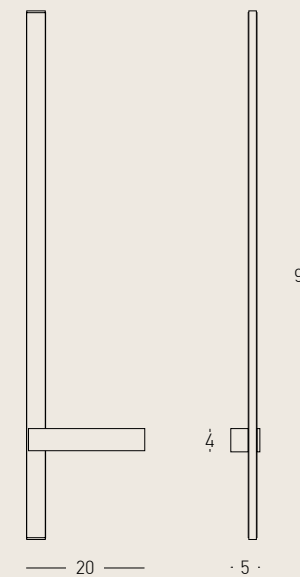

Power 40W
Input 220-240V, 50/60Hz
Color Temperature 3000K
Lumen 1020Lm
Cri 90
Dimensions L: 5cm W: 20cm H: 91cm
Base L: 5cm W: 17cm H: 4cm
Dimmable Triac ☐
Material Metal - Aluminium - PVC
Special Feature Profile 3.5 x 1.5cm
Color Sandy Brick Red / **Code 2583**
Color Sandy Black / **Code 2584**