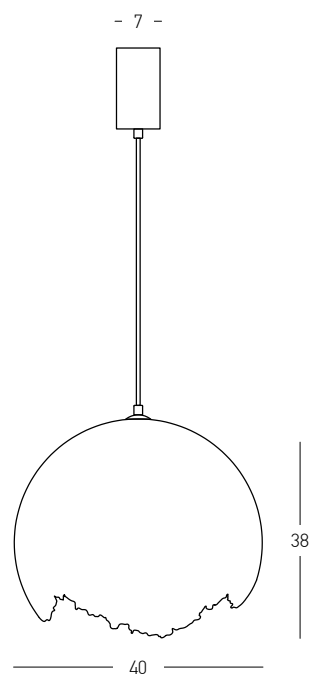

Bulb	1x G9 LED
Power	7W MAX
Input	220-240V, 50/60Hz
Dimensions	Ø: 12cm H: 25cm
Base	Ø: 8cm H: 3.5cm
Glass	Ø: 12cm
Material	Brass - Opal Glass - Marble
Special Feature	200cm Fabric Cable Adjustable
Color	Sandy Black-Brass-Green Marble / Code 23242
Color	Sandy Black-Brass-Black Marble / Code 23241

Bulb 1x E27
Power 15W MAX
Input 220-240V, 50/60Hz
Dimensions Ø: 30cm H: 27cm
Base Ø: 7cm H: 13cm
Material Metal - Paper Pulp - Plastic Globe
Special Feature 250cm Fabric Cable Adjustable
Globe Ø: 16cm
Color White / **Code 25172**

Bulb 1x E27
 Power 15W MAX
 Input 220-240V, 50/60Hz
 Dimensions Ø: 40cm H: 38cm
 Base Ø: 7cm H: 13cm
 Material Metal - Paper Pulp - Plastic Globe
 Special Feature 250cm Fabric Cable Adjustable
 Globe Ø: 16cm
 Color White / **Code 25450**