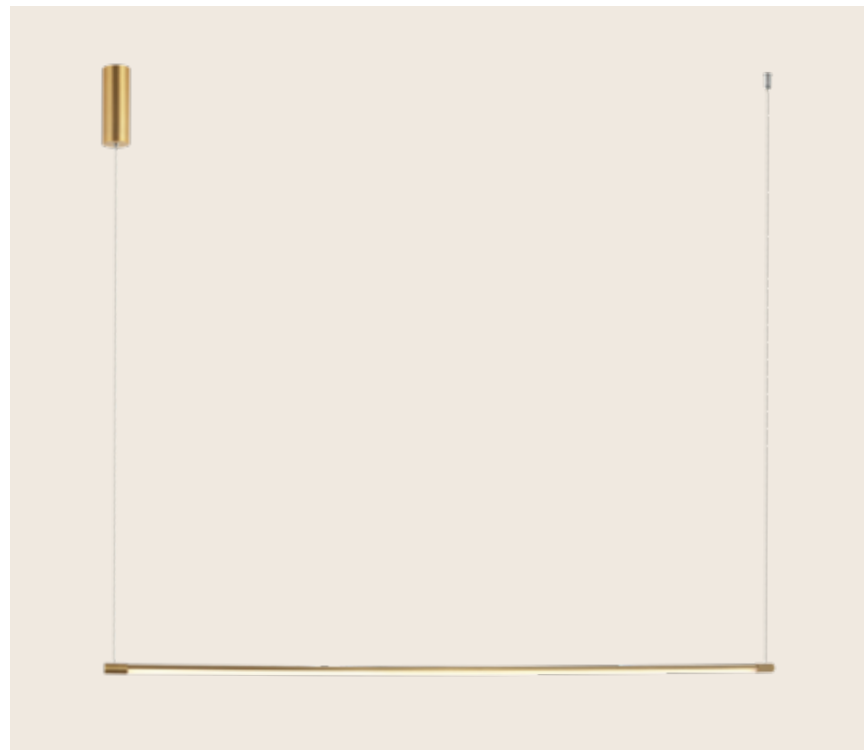

Power 19W
Input 220-240V, 50/60Hz
Color Temperature 3000K
Lumen 1620Lm
Cri 80
Dimensions Ø: 1.6cm L: 140cm H: 150cm
Base Ø: 5.5cm H: 15cm
Non Dimmable ☒
Material Aluminium - Acrylic
Special Feature 135cm Cable Adjustable
Profile Ø: 1.6cm
Color Black Matt / **Code 20119**
Color Gold Matt / **Code 20120**