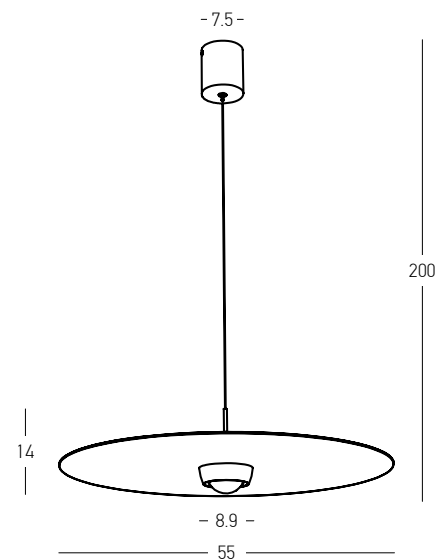

Crafted to Stand Out
Decorative luminaires that define the mood
and the aesthetics of space.

03 . DECO

Power 21W
 Input 220-240V, 50/60Hz
 Color Temperature 3000K
 Lumen 1300Lm
 Cri 90
 Dimensions Ø: 35cm H: 14cm
 Base Ø: 7.5cm H: 9cm
 Dimmable Triac
 Material Metal - Aluminium - Glass
 Special Feature 200cm Cable Adjustable
 Color Sandy Black / **Code 2585**
 Color Sandy Brick Red / **Code 2586**