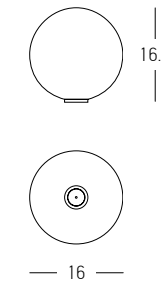

Terminal Opal Glass

Power 10W
Input 220-240V, 50/60Hz
Color Temperature 3000K
Lumen 870Lm
Cri 80
Dimensions Ø: 16cm H: 16.3cm
Dimmable Triac
Material Metal - Aluminium - Glass
Special Feature Up Connector
Color Black Matt-Opal Glass / **Code 22231-B**