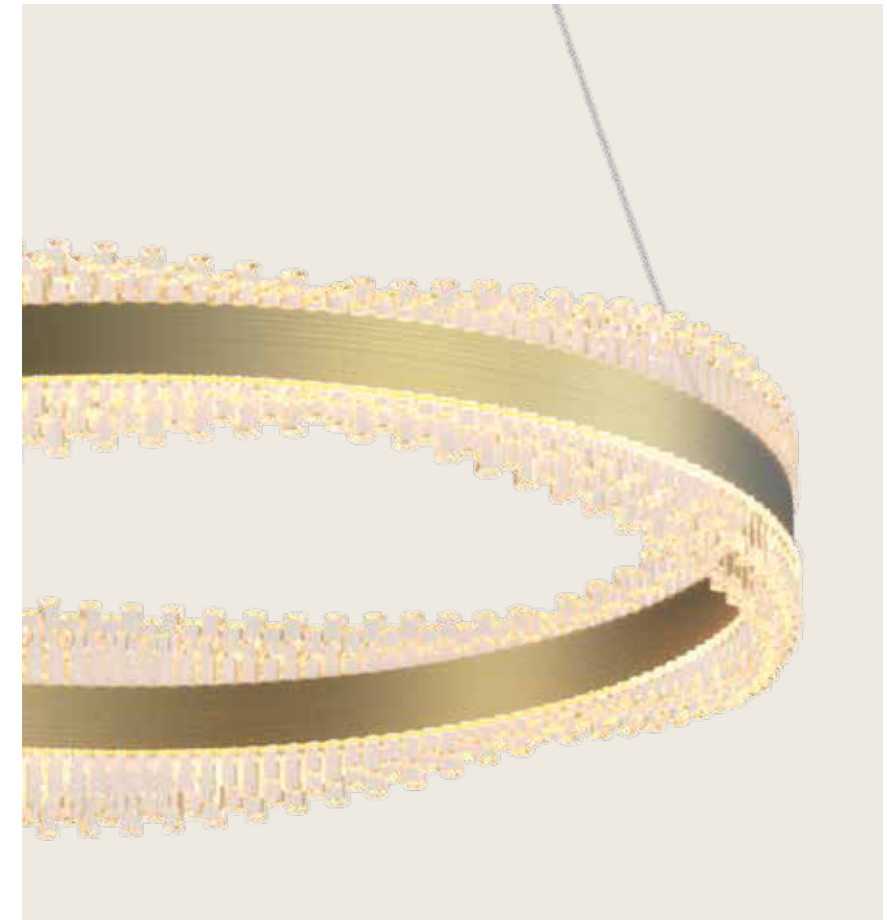

Crystalline Elegance
Exquisite crystal lighting that transforms light
into pure luxury.

05. CRYSTAL