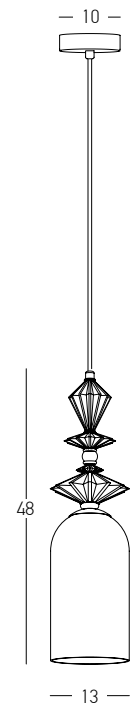

Bulb 1x E27
Power 40W MAX
Input 220-240V, 50/60Hz
Dimensions Ø: 13cm H: 48cm
Base Ø: 10cm H: 2.5cm
Opal Glass Ø: 13cm H: 24cm
Material Metal - Ceramic - Opal Glass
Special Feature 150cm Fabric Cable Adjustable
Color Antique Brass / **Code 22078**