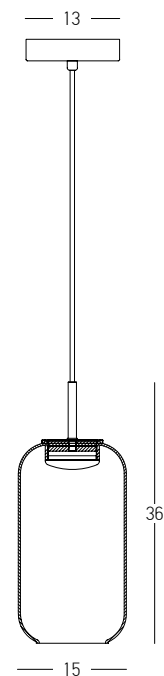

Power 12W
Input 220-240V, 50/60Hz
Color Temperature 3000K
Lumen 780Lm
Cri 80
Dimensions Ø: 15cm H: 36cm
Base Ø: 13cm H: 3cm
Non Dimmable
Material Metal - Glass
Special Feature 200cm Fabric Cable Adjustable
Color Black Matt-Gold Glass / **Code 23218**
Color Black Matt-Copper Glass / **Code 23219**
Color Black Matt-Smoked Glass / **Code 23217**