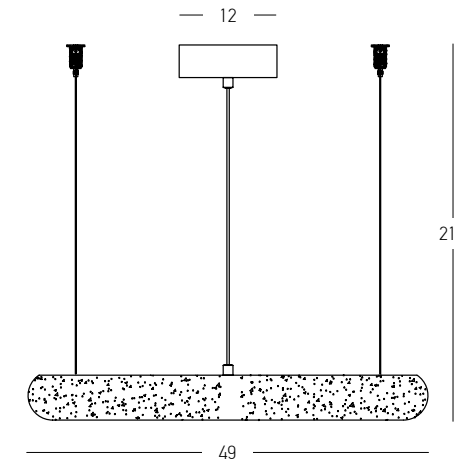

Enjoy your
new atmosphere!

Crafted by Nature
Shaped by Design

01. MINERAL TEXTURES

Power 35W
 Input 220-240V, 50/60Hz
 Color Temperature 3000K
 Lumen 3600Lm
 Cri 90
 Dimensions Ø: 49cm H: 210cm
 Base Ø: 12cm H: 4cm
 Alabaster Ø: 49cm H: 5.5cm
 Dimmable Triac
 Material Metal - Alabaster
 Special Feature 200cm Cable Adjustable
 Color Brass-Natural Alabaster / **Code 2543**

Power 45W
 Input 220-240V, 50/60Hz
 Color Temperature 3000K
 Lumen 4800Lm
 Cri 90
 Dimensions Ø: 64cm H: 210cm
 Base Ø: 18cm H: 4cm
 Alabaster Ø: 64cm H: 5.5cm
 Dimmable Triac
 Material Metal - Alabaster
 Special Feature 200cm Cable Adjustable
 Color Brass-Natural Alabaster / **Code 2544**

Power 25W
 Input 220-240V, 50/60Hz
 Color Temperature 3000K
 Lumen 2400Lm
 Cri 90
 Dimensions Ø: 34cm H: 210cm
 Base Ø: 10cm H: 4cm
 Alabaster Ø: 34cm H: 5.5cm
 Dimmable Triac
 Material Metal - Alabaster
 Special Feature 200cm Cable Adjustable
 Color Brass-Natural Alabaster / **Code 2542**

ALABASTER DIMENSIONS

- Ø: 4.5cm W: 52.4cm (1pc)
- Ø: 4.5cm W: 69.4cm (1pc)
- Ø: 4.5cm H: 37.4cm (2pcs)
- Ø: 4.5cm H: 54.4cm (1pc)

Power	93W
Input	220-240V, 50/60Hz
Color Temperature	3000K
Lumen	6740Lm
Cri	90
Dimensions	L: 105cm H: 200cm
Base	L: 105cm W: 15cm H: 4cm
Dimmable Triac	☉
Material	Metal - Aluminium - Alabaster
Special Feature	200cm Cable Adjustable
Color	Sandy Black-Natural Alabaster / Code 25421