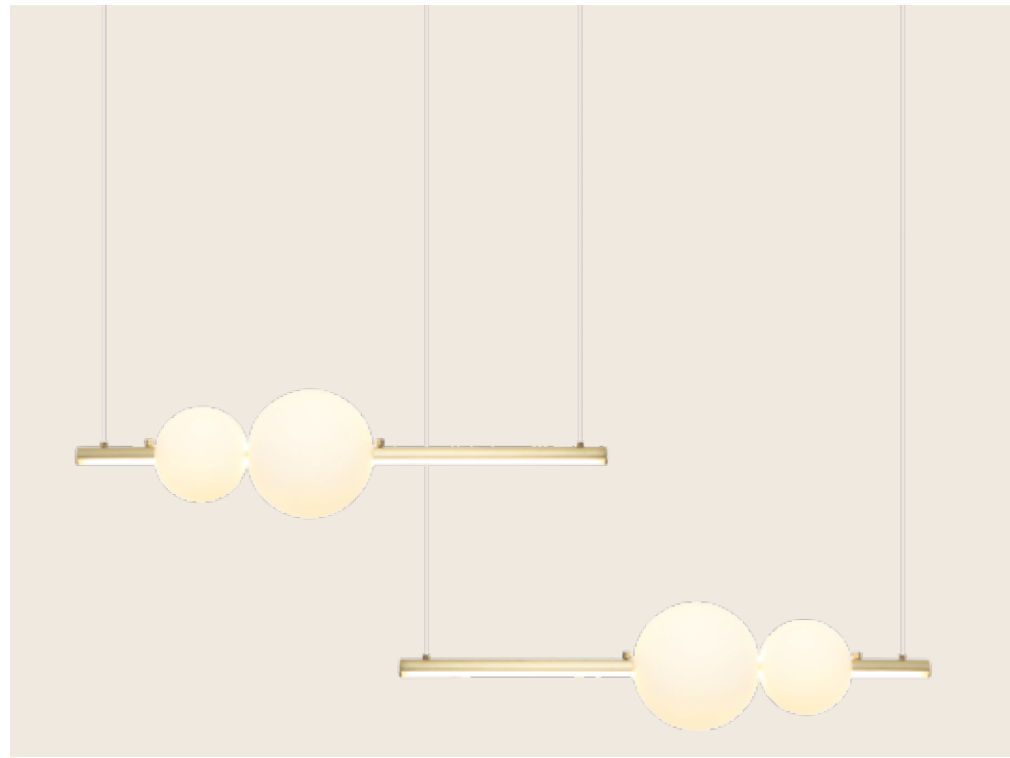

Power	24W
Input	220-240V, 50/60Hz
Color Temperature	3000K
Lumen	2200Lm
Cri	80
Dimensions	L: 105cm W: 15cm H: 210cm
Base	L: 105cm W: 6.5cm H: 2.7cm
Dimmable Triac	☉
Material	Aluminium - Glass
Special Feature	200cm Transparent Cable Adjustable Glass Ø: 15cm | Ø: 10cm Profile Ø: 2cm
Color	Black Matt-Smoked Glass / Code 22234
Color	Gold Matt-Opal Glass-White Base / Code 22235