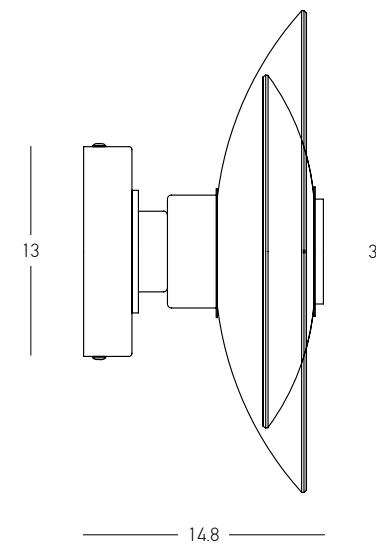

Power 10W
Input 220-240V, 50/60Hz
Color Temperature 3000K
Lumen 1170Lm, 965Lm
Cri 80
Dimensions Ø: 30cm L: 14.8cm
Base Ø: 13cm L: 3cm
Dimmable Triac ☐
Material Metal - Aluminium - Acrylic - Glass
Color Brushed Brass-Clear Glass / **Code 25143**
Color Sandy Black-Smoked Glass / **Code 25144**