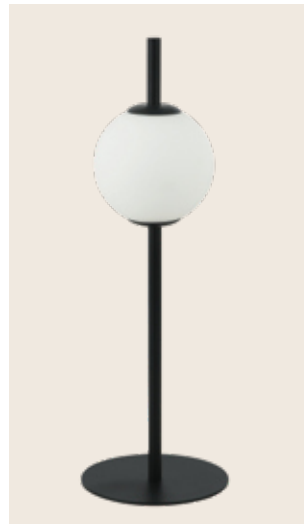

Power 6W
Input 220-240V, 50/60Hz
Color Temperature 3000K
Lumen 480Lm
Cri 80
Dimensions Ø: 11cm H: 42cm
Base Ø: 14cm H: 0.5cm
Non Dimmable ☒
Material Metal - Opal Glass
Special Feature 100cm Cable Available
Glass Ø: 11cm
Color Black Matt / **Code 20134**