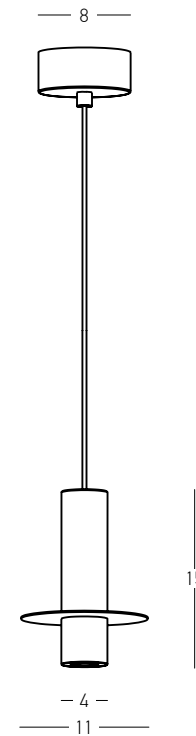

Power	6W
Input	220-240V, 50/60Hz
Color Temperature	3000K
Lumen	390Lm
Cri	90
Dimensions	Ø: 11cm H: 15cm
Base	Ø: 8cm H: 3.5cm
Non Dimmable	☒
Material	Metal - Concrete
Special Feature	135cm Cable Adjustable
Color	Black Matt-Natural Concrete / Code 25378