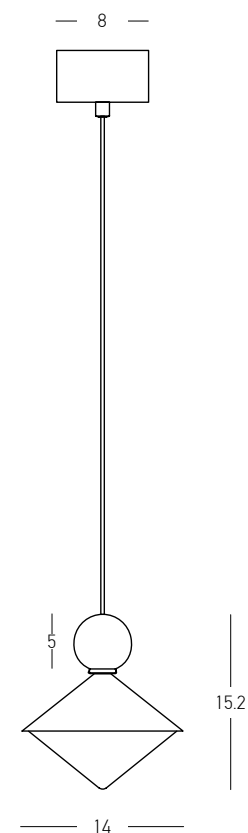

Power	8W
Input	220-240V, 50/60Hz
Color Temperature	3000K
Lumen	620Lm
Cri	90
Dimensions	∅: 14cm H: 15.2cm
Base	∅: 8cm H: 4.5cm
Dimmable Triac	☉
Material	Metal - Ceramic - Glass
Special Feature	300cm Cable Adjustable
Color	Brass-Beige Red / Code 25100