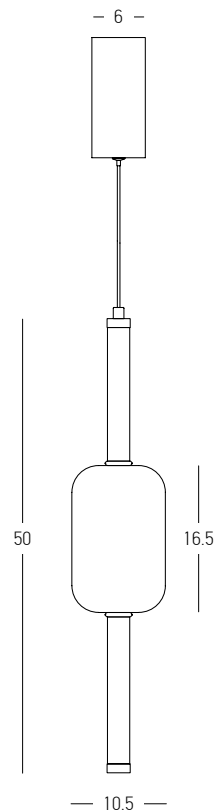

Power 10W
Input 220-240V, 50/60Hz
Color Temperature 3000K
Lumen 910Lm
Cri 80
Dimensions Ø: 10.5cm H: 50cm
Base Ø: 6cm H: 13.5cm
Ceramic Ø: 10.5cm H: 16.5cm
Dimmable Triac ☐
Material Metal - Aluminium - Ceramic - Acrylic
Special Feature 200cm Cable Adjustable
Lighting Tube Ø: 3cm
Color White Matt-Pastel Green / **Code 25153**
Color White Matt-Light Apricot / **Code 25154**
Color White Matt-Light Coffee / **Code 25155**