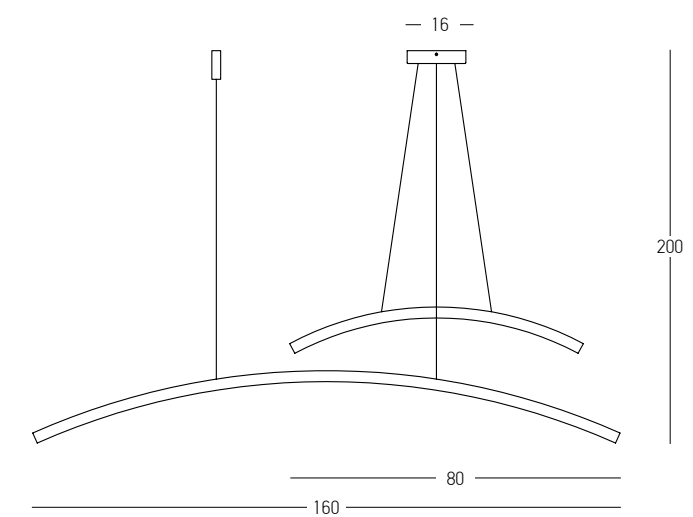

Power	41W
Input	220-240V, 50/60Hz
Color Temperature	3000K
Lumen	3600Lm
Cri	80
Dimensions	L: 80+160cm H: 200cm
Base	Ø: 16cm H: 3.5cm
Dimmable Triac	○
Material	Aluminium - Acrylic
Special Feature	180cm Cable Adjustable Step Dimming 10%-40%-100% Profile 2x3cm
Color	White Matt / Code 20129