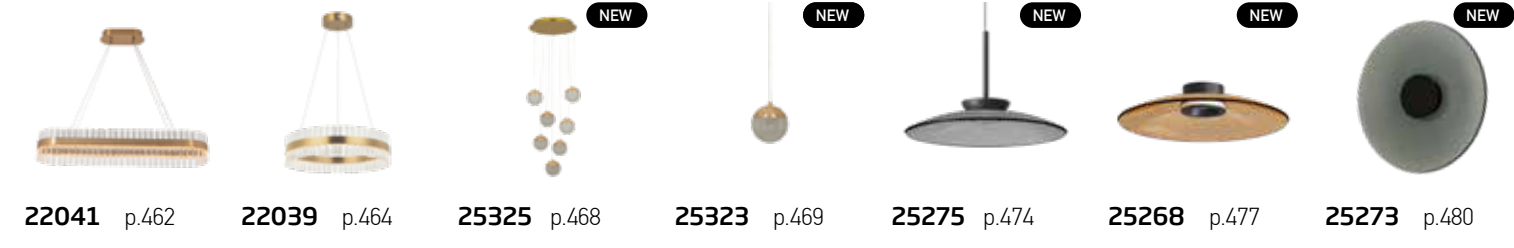

Enjoy your
new atmosphere!

Crafted by Nature
Shaped by Design

01. MINERAL TEXTURES

Power 35W
 Input 220-240V, 50/60Hz
 Color Temperature 3000K
 Lumen 3600Lm
 Cri 90
 Dimensions Ø: 49cm H: 210cm
 Base Ø: 12cm H: 4cm
 Alabaster Ø: 49cm H: 5.5cm
 Dimmable Triac
 Material Metal - Alabaster
 Special Feature 200cm Cable Adjustable
 Color Brass-Natural Alabaster / **Code 2543**

Power 45W
 Input 220-240V, 50/60Hz
 Color Temperature 3000K
 Lumen 4800Lm
 Cri 90
 Dimensions Ø: 64cm H: 210cm
 Base Ø: 18cm H: 4cm
 Alabaster Ø: 64cm H: 5.5cm
 Dimmable Triac
 Material Metal - Alabaster
 Special Feature 200cm Cable Adjustable
 Color Brass-Natural Alabaster / **Code 2544**

Power 25W
 Input 220-240V, 50/60Hz
 Color Temperature 3000K
 Lumen 2400Lm
 Cri 90
 Dimensions Ø: 34cm H: 210cm
 Base Ø: 10cm H: 4cm
 Alabaster Ø: 34cm H: 5.5cm
 Dimmable Triac
 Material Metal - Alabaster
 Special Feature 200cm Cable Adjustable
 Color Brass-Natural Alabaster / **Code 2542**