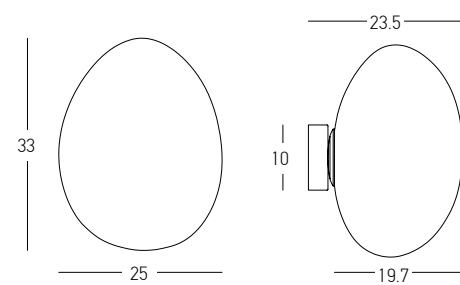

Power 5W
Input 220-240V, 50/60Hz
Color Temperature 3000K
Lumen 400Lm
Cri 80
Dimensions L: 13.5cm W: 16.5cm H: 25cm
Base Ø: 10cm H: 3cm
Non Dimmable ☒
Material Metal - Opal Glass
Color White / **Code 20137**

Power 5W
Input 220-240V, 50/60Hz
Color Temperature 3000K
Lumen 400Lm
Cri 80
Dimensions L: 23.5cm W: 25cm H: 33cm
Base Ø: 10cm H: 3cm
Non Dimmable ☒
Material Metal - Opal Glass
Color White / **Code 20136**