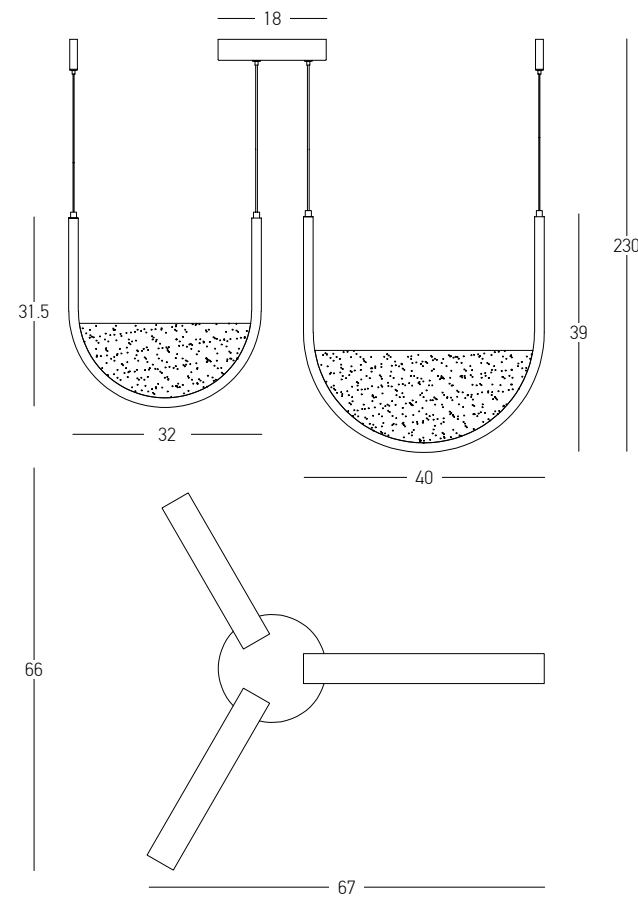

Power 54W
Input 220-240V, 50/60Hz
Color Temperature 3000K , 4000K
Lumen 4312Lm
Cri 80
Dimensions L: 66cm W: 67cm H: 230cm
Base Ø: 18cm H: 3.5cm
Dimmable Triac ☉
Material Aluminium - Glass
Special Feature 170cm Cable Adjustable
Profile 5cm x 1.6cm
Color Black Matt-Light Grey Glass / **Code 23168**
Color Gold Matt-Champagne Glass / **Code 23169**