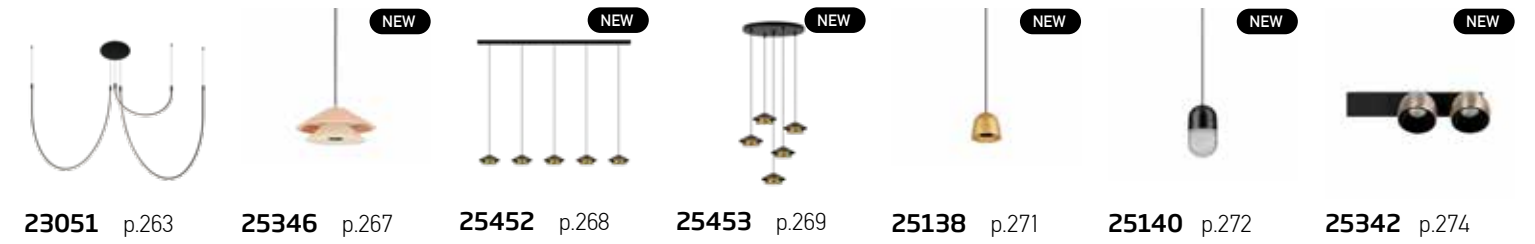

Enjoy your
new atmosphere!

Crafted by Nature
Shaped by Design

01. MINERAL TEXTURES

Power 35W
 Input 220-240V, 50/60Hz
 Color Temperature 3000K
 Lumen 3600Lm
 Cri 90
 Dimensions Ø: 49cm H: 210cm
 Base Ø: 12cm H: 4cm
 Alabaster Ø: 49cm H: 5.5cm
 Dimmable Triac
 Material Metal - Alabaster
 Special Feature 200cm Cable Adjustable
 Color Brass-Natural Alabaster / **Code 2543**

Power 45W
 Input 220-240V, 50/60Hz
 Color Temperature 3000K
 Lumen 4800Lm
 Cri 90
 Dimensions Ø: 64cm H: 210cm
 Base Ø: 18cm H: 4cm
 Alabaster Ø: 64cm H: 5.5cm
 Dimmable Triac
 Material Metal - Alabaster
 Special Feature 200cm Cable Adjustable
 Color Brass-Natural Alabaster / **Code 2544**