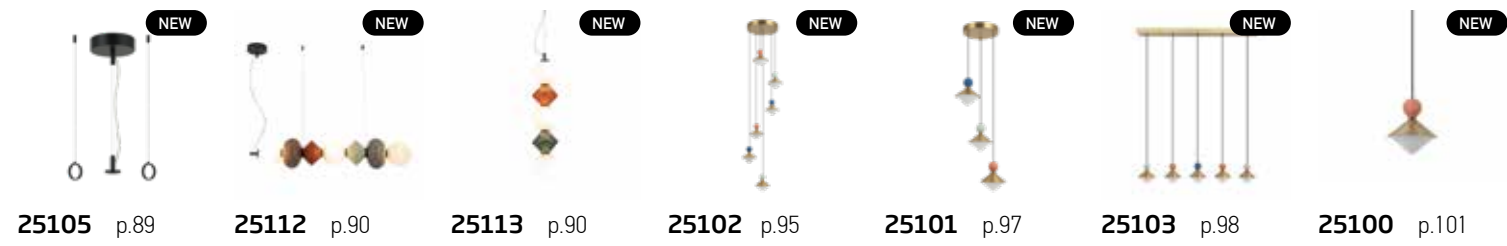

Enjoy your
new atmosphere!

Crafted by Nature
Shaped by Design

01. MINERAL TEXTURES

Power 35W
 Input 220-240V, 50/60Hz
 Color Temperature 3000K
 Lumen 3600Lm
 Cri 90
 Dimensions Ø: 49cm H: 210cm
 Base Ø: 12cm H: 4cm
 Alabaster Ø: 49cm H: 5.5cm
 Dimmable Triac
 Material Metal - Alabaster
 Special Feature 200cm Cable Adjustable
 Color Brass-Natural Alabaster / **Code 2543**

Power 45W
 Input 220-240V, 50/60Hz
 Color Temperature 3000K
 Lumen 4800Lm
 Cri 90
 Dimensions Ø: 64cm H: 210cm
 Base Ø: 18cm H: 4cm
 Alabaster Ø: 64cm H: 5.5cm
 Dimmable Triac
 Material Metal - Alabaster
 Special Feature 200cm Cable Adjustable
 Color Brass-Natural Alabaster / **Code 2544**