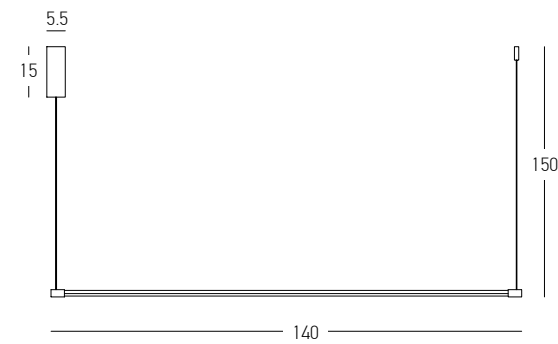

Power 19W
Input 220-240V, 50/60Hz
Color Temperature 3000K
Lumen 1620Lm
Cri 80
Dimensions Ø: 1.6cm L: 140cm H: 150cm
Base Ø: 5.5cm H: 15cm
Non Dimmable ☒
Material Aluminium - Acrylic
Special Feature 135cm Cable Adjustable
Profile Ø: 1.6cm
Color Black Matt / **Code 20119**
Color Gold Matt / **Code 20120**