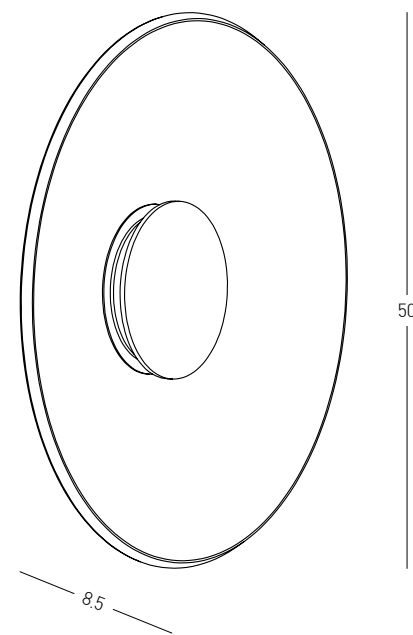

Power	22W
Input	220-240V, 50/60Hz
Color Temperature	2700K | 3000K
Lumen	445Lm
Cri	90
Dimensions	Ø: 50cm L: 8.5cm
Base	Ø: 12cm L: 2cm
Dimmable Triac	☉
Material	Aluminium - Glass
Color	Sandy Black-Tawny Glass / Code 25272
Color	Sandy Black-Smoked Glass / Code 25273