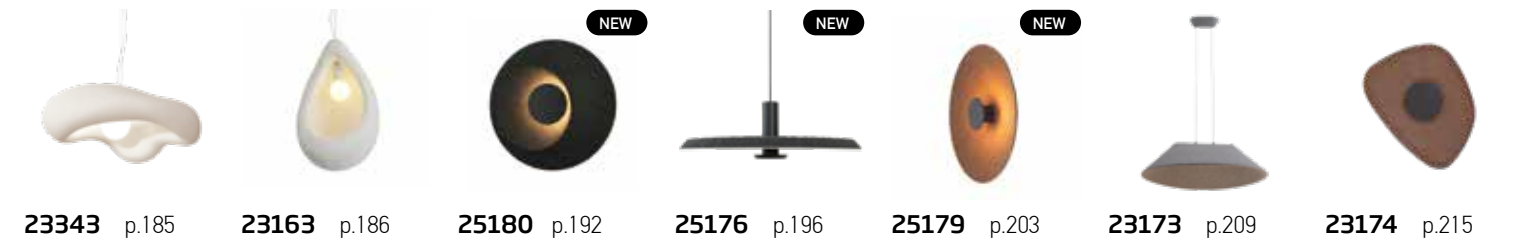

Enjoy your
new atmosphere!

Crafted by Nature
Shaped by Design

01. MINERAL TEXTURES

Power 35W
 Input 220-240V, 50/60Hz
 Color Temperature 3000K
 Lumen 3600Lm
 Cri 90
 Dimensions Ø: 49cm H: 210cm
 Base Ø: 12cm H: 4cm
 Alabaster Ø: 49cm H: 5.5cm
 Dimmable Triac
 Material Metal - Alabaster
 Special Feature 200cm Cable Adjustable
 Color Brass-Natural Alabaster / **Code 2543**

Power 45W
 Input 220-240V, 50/60Hz
 Color Temperature 3000K
 Lumen 4800Lm
 Cri 90
 Dimensions Ø: 64cm H: 210cm
 Base Ø: 18cm H: 4cm
 Alabaster Ø: 64cm H: 5.5cm
 Dimmable Triac
 Material Metal - Alabaster
 Special Feature 200cm Cable Adjustable
 Color Brass-Natural Alabaster / **Code 2544**