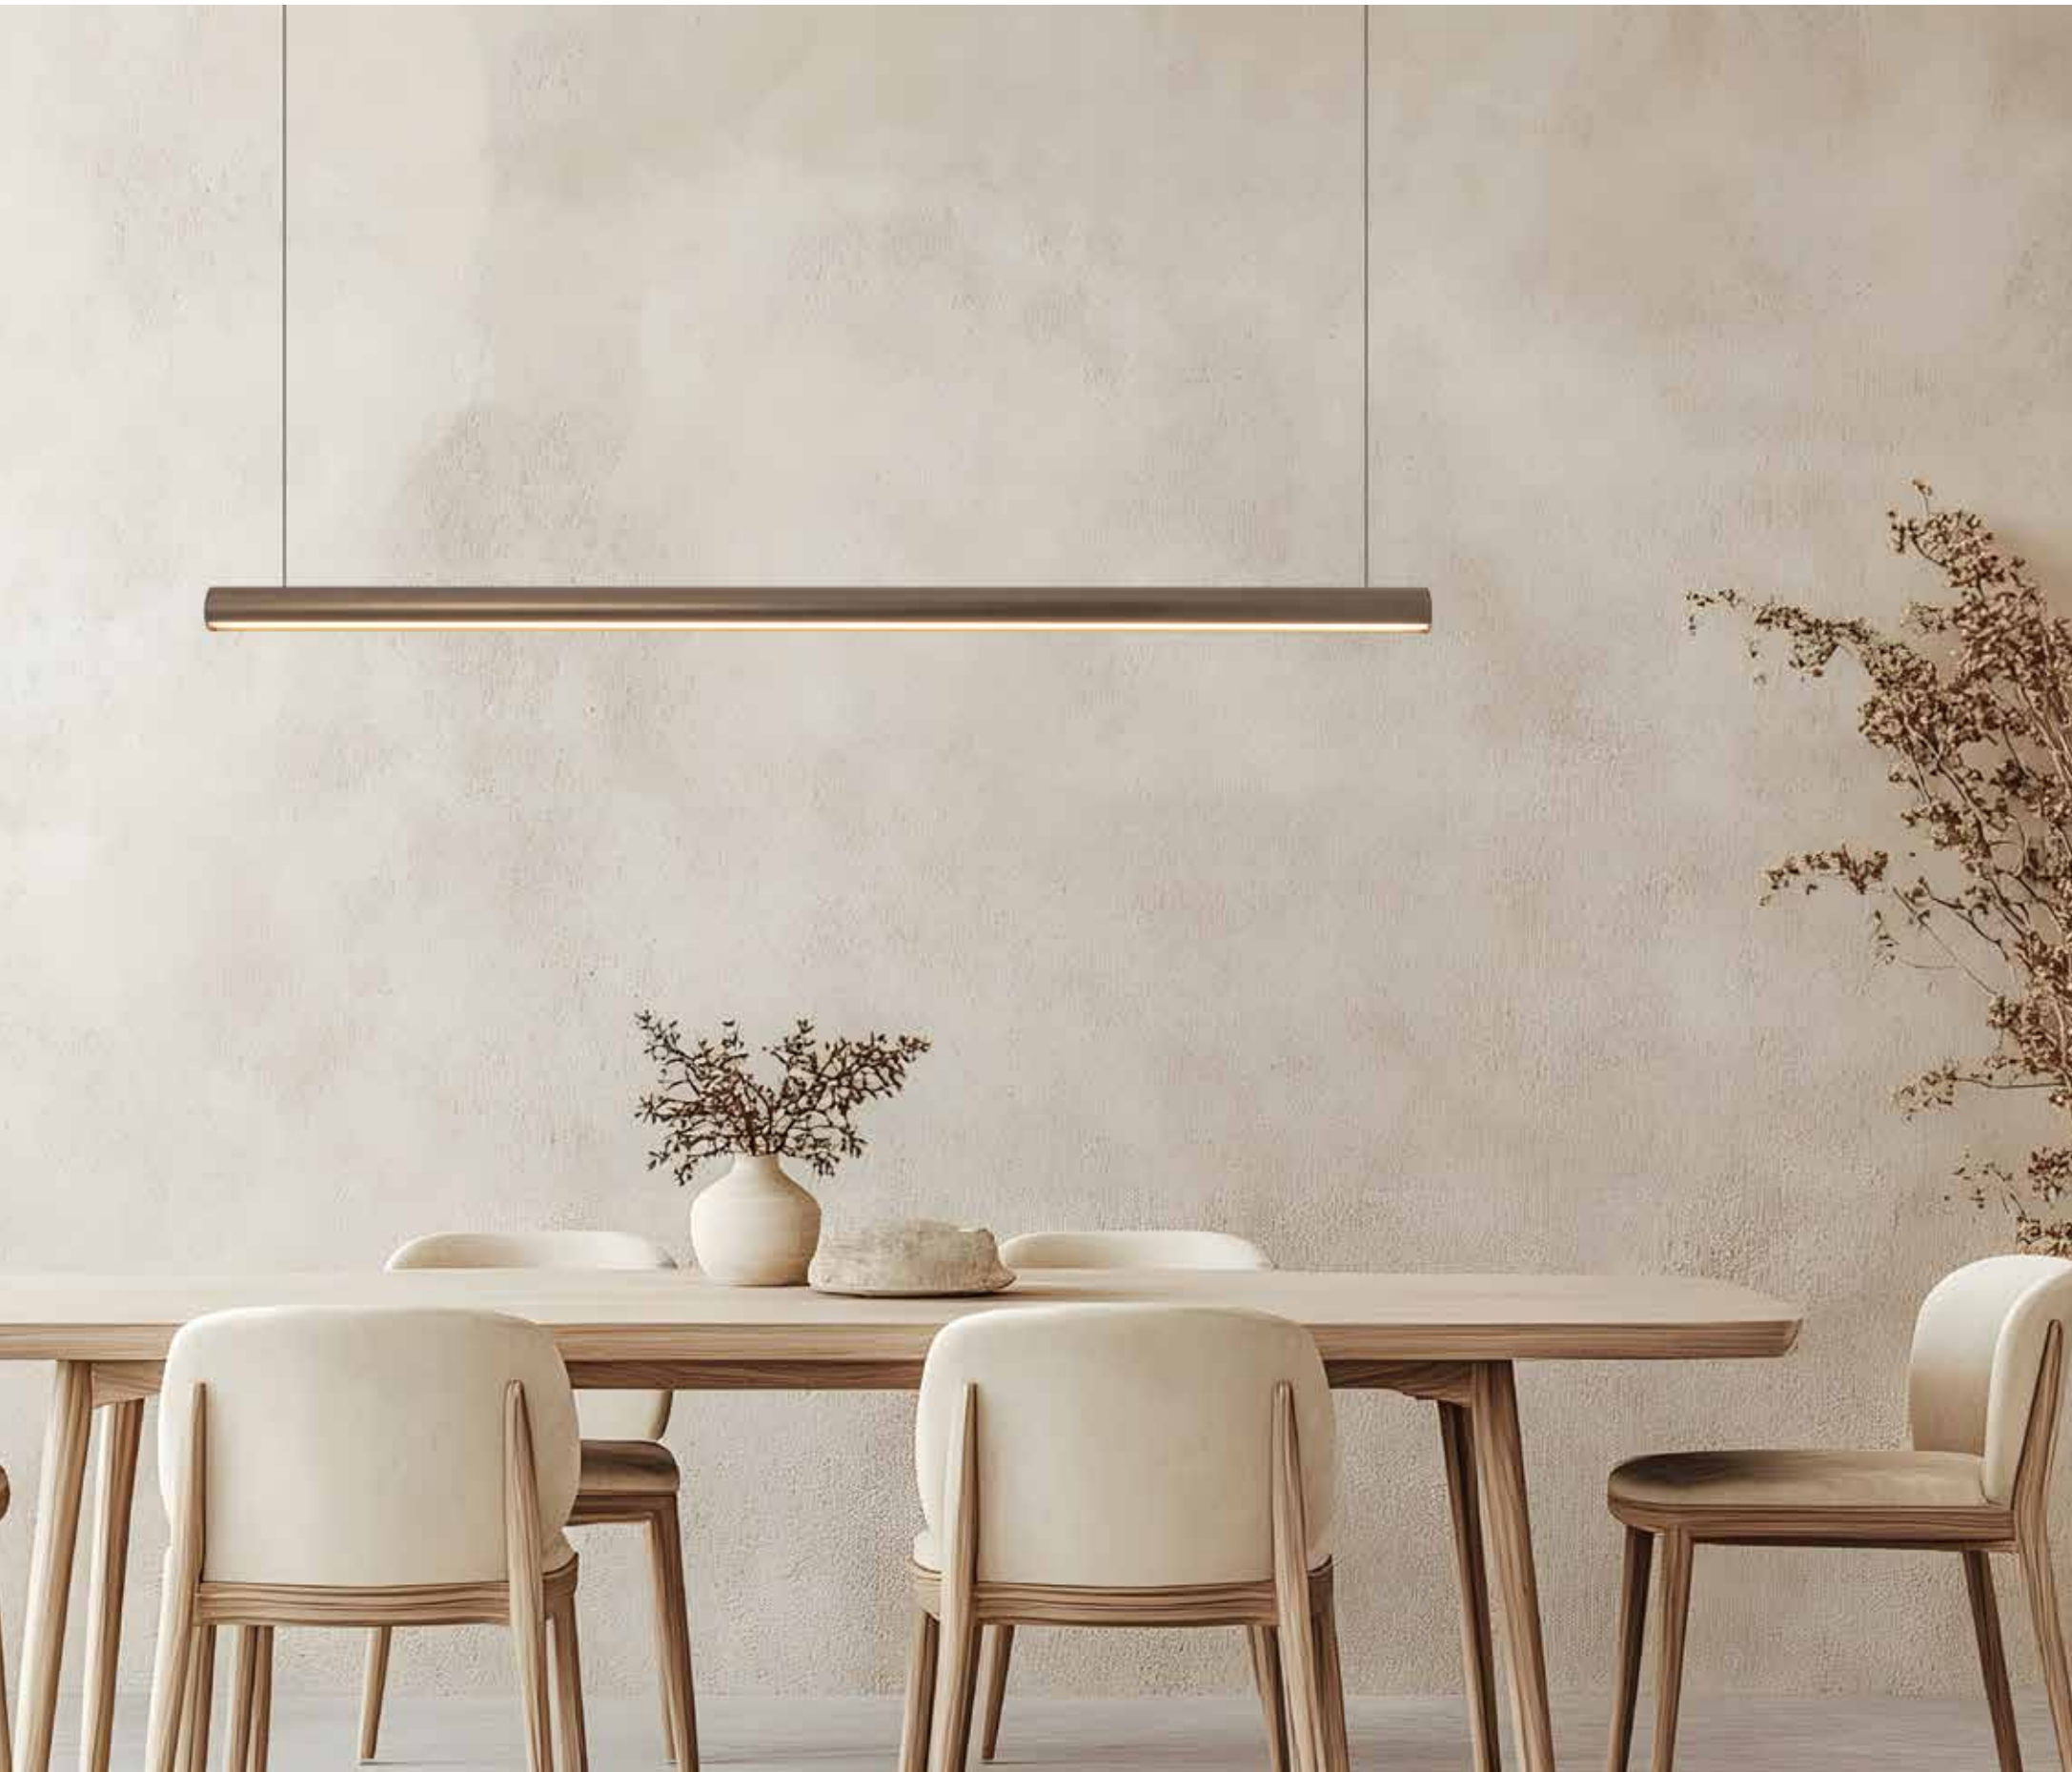

Power	45W
Input	220-240V, 50/60Hz
Color Temperature	3000K
Lumen	6300Lm
Cri	80
Dimensions	Ø: 5.3cm L: 141cm
Base	Ø: 8cm H: 3.5cm
Non Dimmable	☒
Material	Aluminium - PC Diffuser
Special Feature	200cm Fabric Cable Adjustable Optional Dimming DALI
Color	Painted Bronze / Code 22207