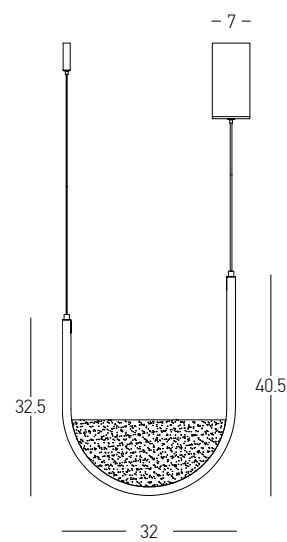

Power 20W
Input 220-240V, 50/60Hz
Color Temperature 3000K, 4000K
Lumen 1715Lm
Cri 80
Dimensions L: 32cm W: 5cm H: 40.5cm
Base Ø: 7cm H: 14cm
Dimmable Triac ☐
Material Aluminium - Glass
Special Feature 170cm Cable Adjustable
Profile 5cm x 1.6cm

Color Black Matt-Light Grey Glass / **Code 23166**
Color Gold Matt-Champagne Glass / **Code 23167**