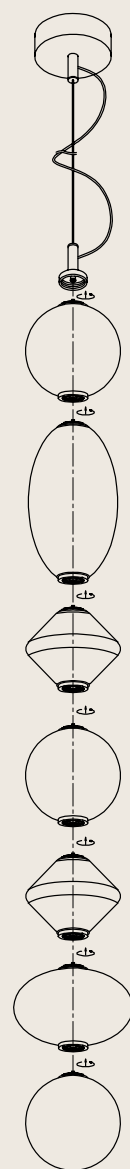

How To Create your Own Suspension

plug and play system with ceramic parts

A modular lighting system crafted for those who seek design freedom with elevated aesthetics. Tailor your own luminous composition - whether suspended vertically or horizontally by using the suspension kit - designed to bring your vision to life. Create your lighting with precision by combining up to three opal glasses in two sizes, paired with your choice of sculptural ceramic parts in six rich matt finishes and three contemporary ceramic designs - oval, diamond-shape and rounded. Each part is crowned with a sleek black metal ring, providing a bold contrast to it's glow. The ceramic components are threaded for seamless, stable assembly, allowing you to position each element exactly as your space demands.

Minimal yet expressive, this modular system is LED compatible (max 32W) - designed not just to illuminate, but to inspire.

Shape the Light. Design the Mood.
Modular elegance for limitless creativity.

Surface Suspension Kit for Horizontal and Vertical Installation (Support 20-32W)

Power 32W MAX, 20W MIN
Input 220-240V, 50/60Hz
Dimensions Ø: 14cm H: 200cm
Base Ø: 14cm H: 3cm
Dimmable Triac ☐
Material Aluminium
Special Feature 200cm Cable Adjustable
200cm Wires with Hanging Rings Adjustable
Driver Included

Color Black Matt / **Code 25105**

Surface Suspension Kit for Horizontal and Vertical Installation (Support max. 15W)

Power 15W MAX
Input 220-240V, 50/60Hz
Dimensions Ø: 14cm H: 200cm
Base Ø: 14cm H: 3cm
Dimmable Triac ☐
Material Aluminium
Special Feature Compatible with only one Opal Glass
200cm Cable Adjustable
Driver Included

Color Black Matt / **Code 25105-1**