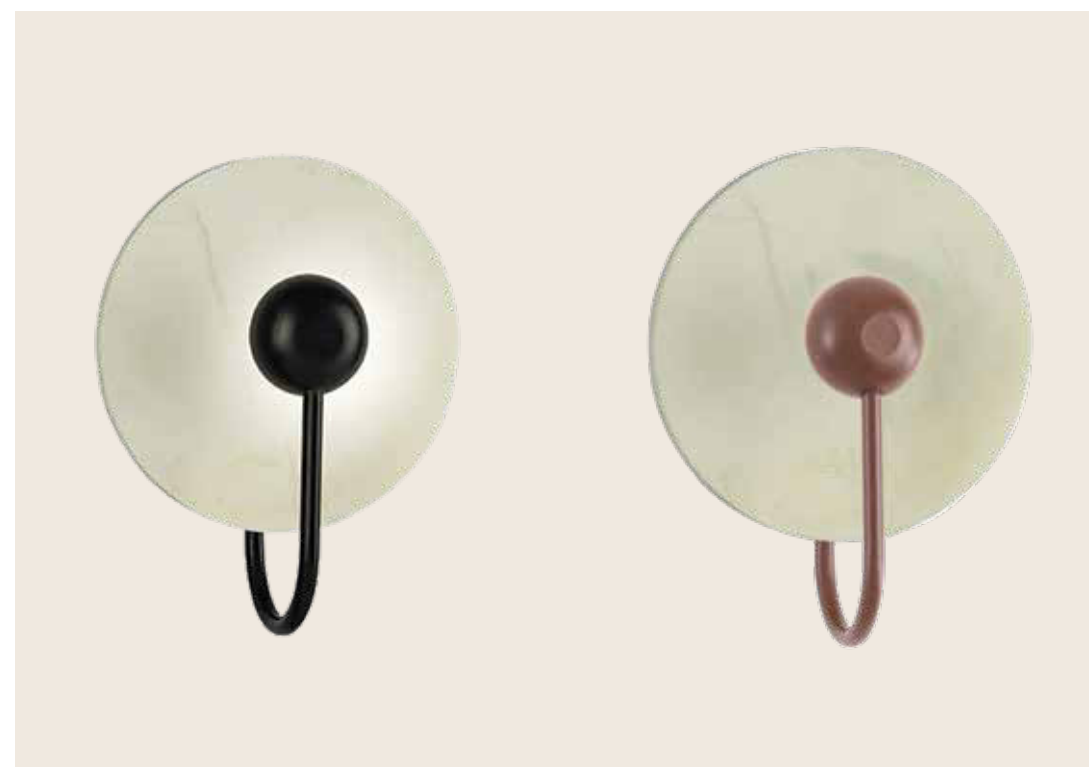

Power	3W
Input	220-240V, 50/60Hz
Color Temperature	3000K
Lumen	210Lm
Dimensions	L: 11cm Ø: 16cm H: 20cm
Non Dimmable	☒
Material	Metal - Marble
Color	White Marble-Sandy Black / Code 18168
Color	White Marble-Corten / Code 22221