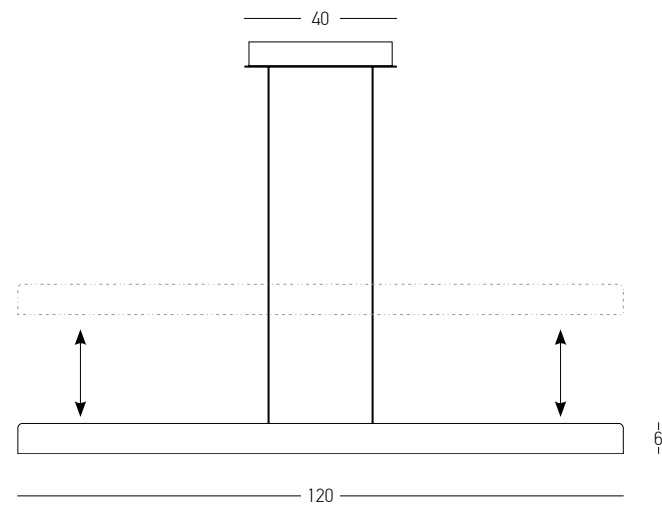

Power	40W
Input	220-240V, 50/60Hz
Color Temperature	3000K
Lumen	2350Lm
Cri	80
Dimensions	L: 120cm W: 1.2cm H: 6cm
Base	L: 40cm W: 6cm H: 5cm
Dimmable Triac	☉
Material	Metal - Aluminium - Silicon
Special Feature	200cm Cable Adjustable Up-Down Lighting Height adjustable via pull and release system
Color	Brushed Grey-Black / Code 25195