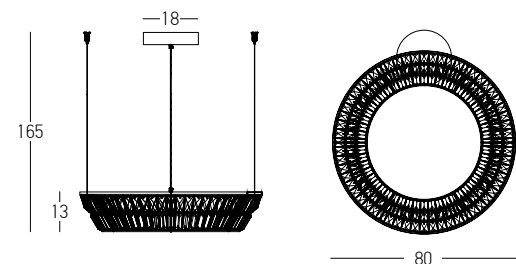

Power 38W
Input 220-240V, 50/60Hz
Color Temperature 3000K
Lumen 2290Lm
Cri 90
Dimensions Ø: 60cm H: 13cm
Base Ø: 18cm H: 4cm
Dimmable Triac ☉
Material Metal - Crystal
Special Feature 150cm Cable Adjustable
Color Antique Brass / **Code 23046**

Power 55W
Input 220-240V, 50/60Hz
Color Temperature 3000K
Lumen 3350Lm
Cri 90
Dimensions Ø: 80cm H: 13cm
Base Ø: 18cm H: 4cm
Dimmable Triac ☉
Material Metal - Crystal
Special Feature 150cm Cable Adjustable
Color Antique Brass / **Code 23048**