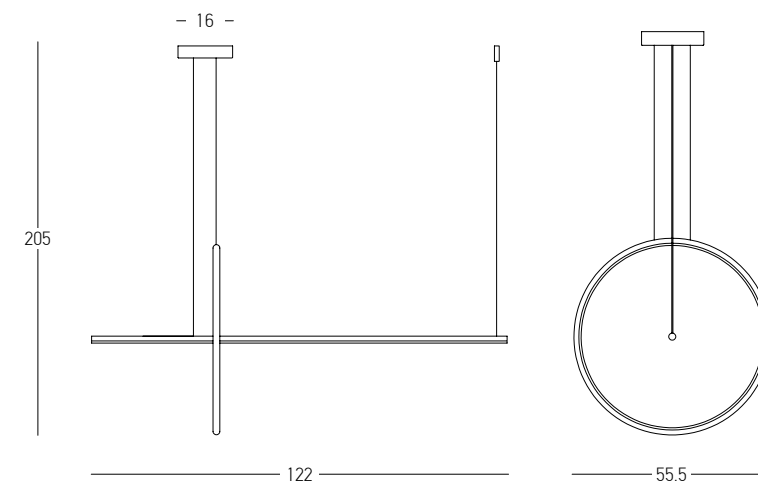

Power	41W
Input	220-240V, 50/60Hz
Color Temperature	3000K
Lumen	3720Lm
Cri	80
Dimensions	Ø: 55.5cm L: 122cm H: 205cm
Base	Ø: 16cm H: 3.5cm
Dimmable Triac	○
Material	Aluminium - Acrylic
Special Feature	150cm Cable Adjustable Step Dimming 10%-40%-100% Profile Ø: 2cm
Color	Black Matt / Code 20128