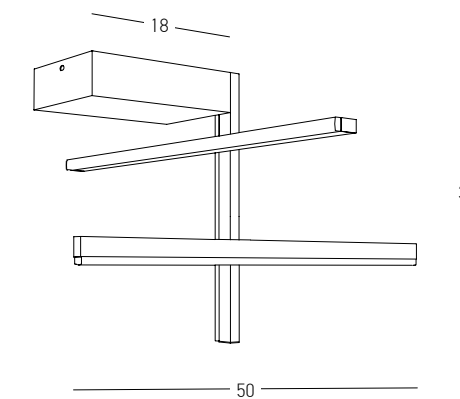

Power	23W
Input	220-240V, 50/60Hz
Color Temperature	3000K
Lumen	1725Lm
Cri	90
Dimensions	L: 50cm W: 50cm H: 30cm
Base	L: 18cm W: 12cm H: 4.5cm
Dimmable Triac	☉
Material	Metal - Aluminium - Silicon
Special Feature	Profile 3x1.2cm
Color	Gold Matt-Sandy Black Base / Code 22024
Color	Sandy Black / Code 22025