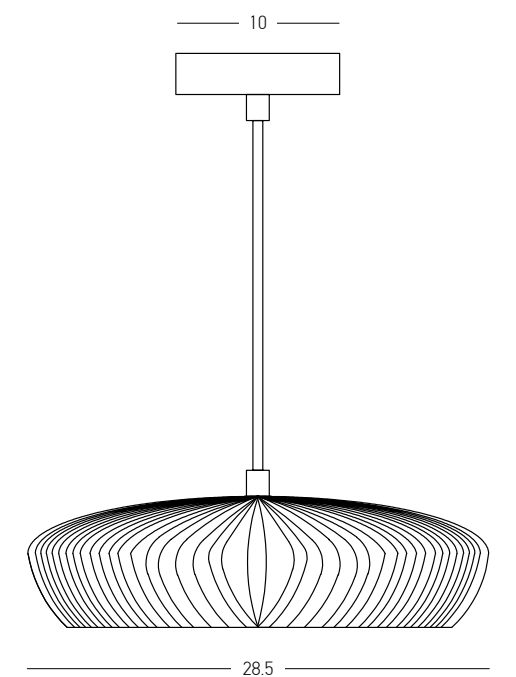

Bulb	2x G9 LED
Power	9W MAX
Dimensions	Ø: 28.5cm H: 8cm
Base	Ø: 10cm H: 2.5cm
Material	Metal - Clay
Special Feature	180cm Fabric Cable Adjustable
Color	Terracotta-Sandy Black / Code 2591
Color	Grey-Sandy Black / Code 2592