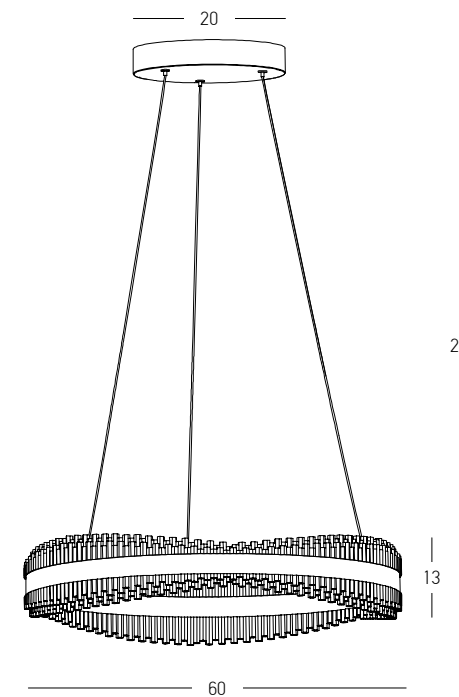

Crystalline Elegance
Exquisite crystal lighting that transforms light
into pure luxury.

05. CRYSTAL

Power 118W
 Input 220-240V, 50/60Hz
 Color Temperature 3000K
 Lumen 7400Lm
 Cri 90
 Dimensions Ø: 60cm | Ø: 80cm H: 200cm
 Base Ø: 28cm H: 4cm
 Dimmable Triac
 Material Metal - Crystal
 Special Feature 180cm Cable Adjustable
 Color Brushed Gold / **Code 25413**