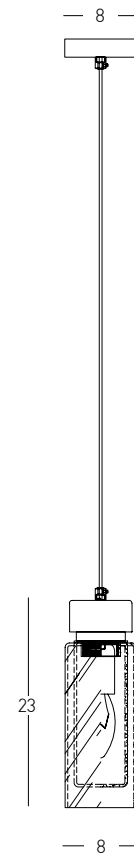

Bulb 1x E14 LED
Power 8W MAX
Input 220-240V, 50/60Hz
Dimensions Ø: 8cm H: 23cm
Base Ø: 8cm H: 2cm
Glass Ø: 8cm H: 18.5cm
Material Metal - Clear Glass - Frost White Glass
Special Feature 150cm Cable Adjustable
Color Sandy Black-Antique Brass / **Code 22137**