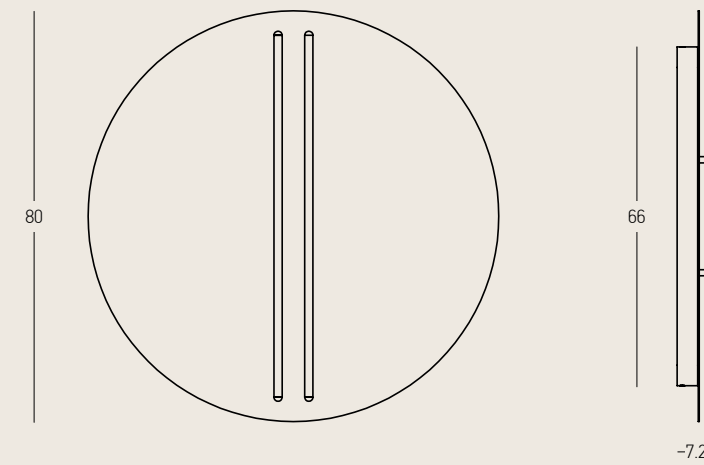

Power 30W
Input 220-240V, 50/60Hz
Color Temperature 3000K
Lumen 4800Lm
Cri 90
Dimensions Ø: 80cm L: 7.2cm
Base L: 4cm W: 8cm H: 66cm
Dimmable Triac ☒
Material Metal - Aluminium - PVC
Special Feature Sticks Ø: 1.5cm H: 72cm
Color Sandy Grey-Black Matt / **Code 2575**
Color Sandy Brick Red-Black Matt / **Code 2576**