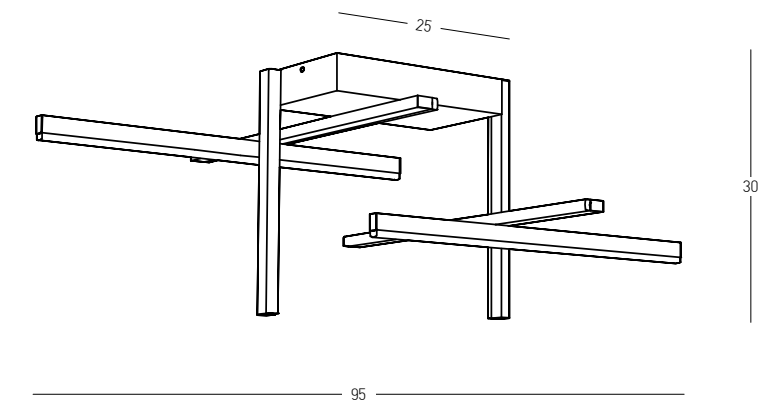

Power	50W
Input	220-240V, 50/60Hz
Color Temperature	3000K
Lumen	3750Lm
Cri	90
Dimensions	L: 95cm W: 65cm H: 30cm
Base	L: 25cm W: 15cm H: 4.5cm
Dimmable Triac	☉
Material	Metal - Aluminium - Silicon
Special Feature	Profile 3x 1.2cm
Color	Gold Matt-Sandy Black Base / Code 22026
Color	Sandy Black / Code 22027