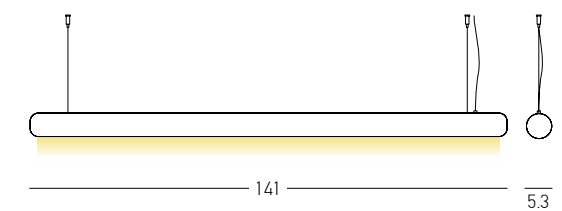

Power	45W
Input	220-240V, 50/60Hz
Color Temperature	3000K
Lumen	6300Lm
Cri	80
Dimensions	Ø: 5.3cm L: 141cm
Base	Ø: 8cm H: 3.5cm
Non Dimmable	☒
Material	Aluminium - PC Diffuser
Special Feature	200cm Fabric Cable Adjustable Optional Dimming DALI
Color	Painted Bronze / Code 22207