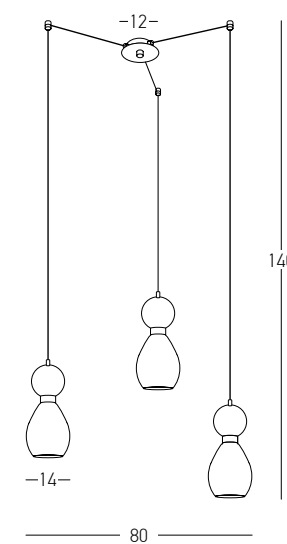

Bulb 3x E14
Power 15W MAX
Input 220-240V, 50/60Hz
Dimensions Ø: 80cm H: 140cm
Base Ø: 12cm H: 3cm
Shade Ø: 14cm H: 19cm
Material Brass - Gypsum - Marble
Special Feature 200cm Fabric Cable Adjustable
Color Sandy Black-Brass-Green Marble / Code 23246
Color Sandy Black-Brass-Black Marble / Code 23245