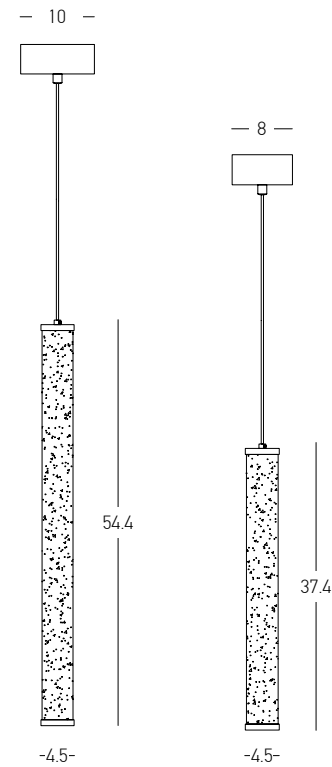

Enjoy your
new atmosphere!

Crafted by Nature
Shaped by Design

01. MINERAL TEXTURES

Power 35W
 Input 220-240V, 50/60Hz
 Color Temperature 3000K
 Lumen 3600Lm
 Cri 90
 Dimensions Ø: 49cm H: 210cm
 Base Ø: 12cm H: 4cm
 Alabaster Ø: 49cm H: 5.5cm
 Dimmable Triac
 Material Metal - Alabaster
 Special Feature 200cm Cable Adjustable
 Color Brass-Natural Alabaster / **Code 2543**

Power 45W
 Input 220-240V, 50/60Hz
 Color Temperature 3000K
 Lumen 4800Lm
 Cri 90
 Dimensions Ø: 64cm H: 210cm
 Base Ø: 18cm H: 4cm
 Alabaster Ø: 64cm H: 5.5cm
 Dimmable Triac
 Material Metal - Alabaster
 Special Feature 200cm Cable Adjustable
 Color Brass-Natural Alabaster / **Code 2544**

Power 25W
 Input 220-240V, 50/60Hz
 Color Temperature 3000K
 Lumen 2400Lm
 Cri 90
 Dimensions Ø: 34cm H: 210cm
 Base Ø: 10cm H: 4cm
 Alabaster Ø: 34cm H: 5.5cm
 Dimmable Triac
 Material Metal - Alabaster
 Special Feature 200cm Cable Adjustable
 Color Brass-Natural Alabaster / **Code 2542**

ALABASTER DIMENSIONS

- Ø: 4.5cm W: 52.4cm (1pc)
- Ø: 4.5cm W: 69.4cm (1pc)
- Ø: 4.5cm H: 37.4cm (2pcs)
- Ø: 4.5cm H: 54.4cm (1pc)

Power	93W
Input	220-240V, 50/60Hz
Color Temperature	3000K
Lumen	6740Lm
Cri	90
Dimensions	L: 105cm H: 200cm
Base	L: 105cm W: 15cm H: 4cm
Dimmable Triac	☉
Material	Metal - Aluminium - Alabaster
Special Feature	200cm Cable Adjustable
Color	Sandy Black-Natural Alabaster / Code 25421