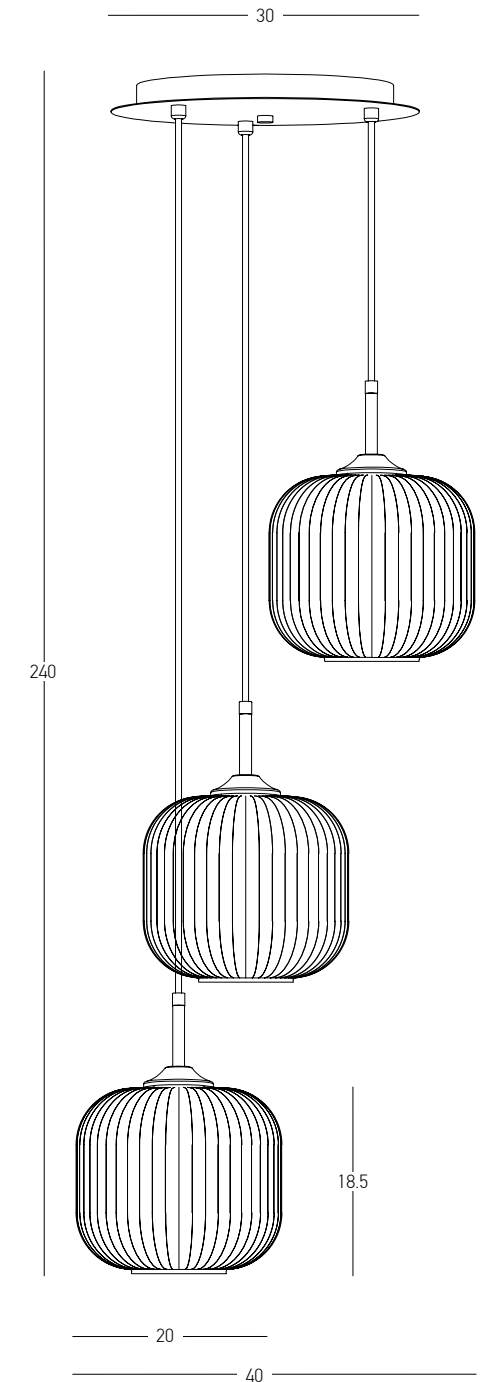

Bulb	3x E27
Power	40W MAX
Input	220-240V, 50/60Hz
Dimensions	Ø: 40cm H: 240cm
Base	Ø: 30cm H: 2.5cm
Glass	Ø: 20cm H: 18.5cm
Material	Metal - Glass
Special Feature	150cm Fabric Cable Adjustable
Color	Clear, Smoked, Champagne Glass Antique Brass / Code 22073