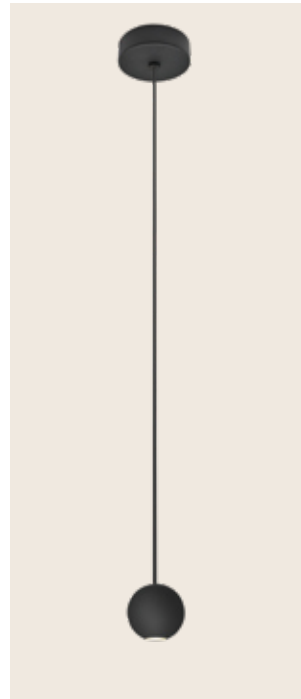

Power 4W
Input 220-240V, 50/60Hz
Color Temperature 3000K
Lumen 400Lm
Cri 90
Dimensions Ø: 4.8cm H: 4.8cm
Base Ø: 8cm H: 3cm
Non Dimmable ☐
Material Metal - Aluminium
Beam Angle 38°
Special Feature 200cm Cable Adjustable
Color Sandy Black / **Code 1902**

Power 3W
Input 220-240V, 50/60Hz
Color Temperature 2700K
Lumen 150Lm
Cri 80
Dimensions Ø: 1.8cm H: 28cm
Base Ø: 8cm H: 3cm
Non Dimmable ☐
Material Aluminium - Diffuser
Special Feature 130cm Cable Adjustable
Color Black Matt / **Code 17009**