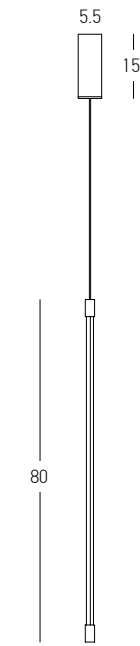

Power	12W
Input	220-240V, 50/60Hz
Color Temperature	3000K
Lumen	960Lm
Cri	80
Dimensions	Ø: 1.6cm H: 80cm
Base	Ø: 5.5cm H: 15cm
Non Dimmable	☒
Material	Aluminium - Acrylic
Special Feature	150cm Cable Adjustable
Color	Black Matt / Code 20121
Color	Gold Matt / Code 20122