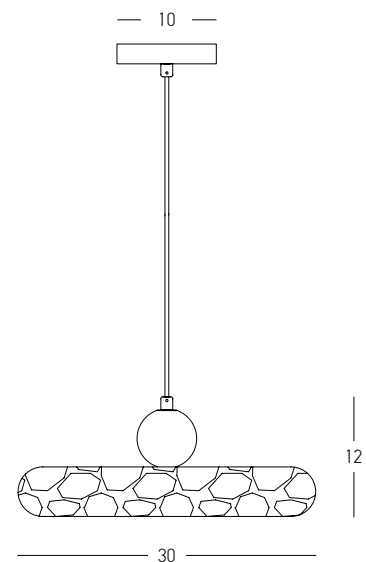

Power 22W
Input 220-240V, 50/60Hz
Color Temperature 3000K
Lumen 1361Lm
Cri 80
Dimensions Ø: 30cm H: 12cm
Wooden Base Ø: 10cm H: 2cm
Non Dimmable ☒
Material Stone - Wood
Special Feature 200cm Fabric Cable Adjustable
Color Natural Stone-Brown Wood / **Code 25419**