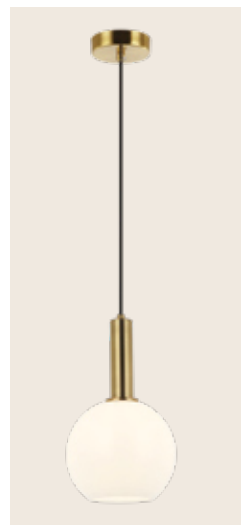

Bulb 1x E27
Power 40W MAX
Input 220-240V, 50/60Hz
Dimensions Ø: 20cm H: 33cm
Base Ø: 10cm H: 2.5cm
Glass Ø: 20cm H: 18cm
Material Metal - Opal Glass
Special Feature 150cm Fabric Cable Adjustable
Color Gold Matt / **Code 22071**