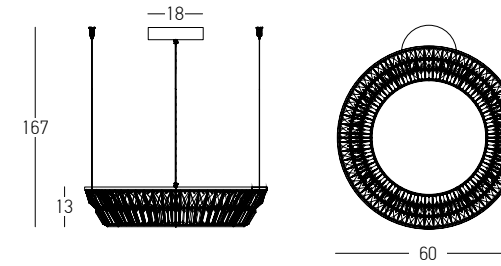

Power 38W
Input 220-240V, 50/60Hz
Color Temperature 3000K
Lumen 2290Lm
Cri 90
Dimensions Ø: 60cm H: 13cm
Base Ø: 18cm H: 4cm
Dimmable Triac ☉
Material Metal - Crystal
Special Feature 150cm Cable Adjustable
Color Antique Brass / **Code 23046**

Power 55W
Input 220-240V, 50/60Hz
Color Temperature 3000K
Lumen 3350Lm
Cri 90
Dimensions Ø: 80cm H: 13cm
Base Ø: 18cm H: 4cm
Dimmable Triac ☉
Material Metal - Crystal
Special Feature 150cm Cable Adjustable
Color Antique Brass / **Code 23048**

Power 27W
Input 220-240V, 50/60Hz
Color Temperature 3000K
Lumen 1745Lm
Cri 90
Dimensions Ø: 40cm H: 13.5cm
Base Ø: 12cm H: 4cm
Dimmable Triac ☉
Material Metal - Crystal
Special Feature 150cm Cable Adjustable
Color Antique Brass / **Code 23045**