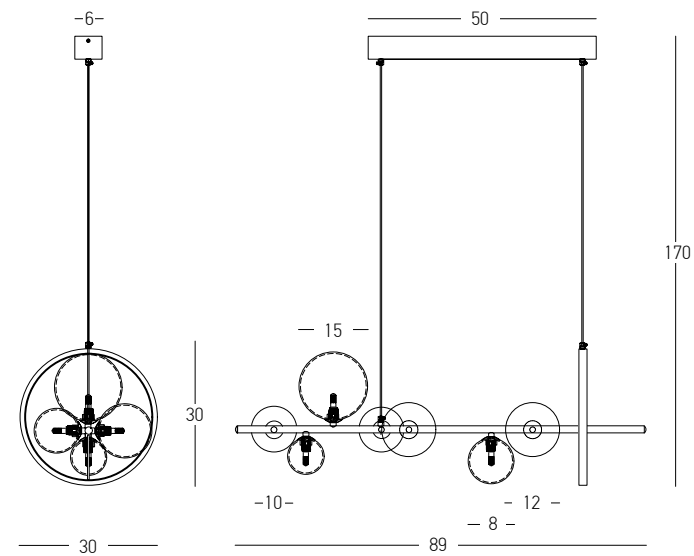

LED 14W
Bulb 7x G9 LED
Power 7W MAX
Input 220-240V, 50/60Hz
Color Temperature 3000K
Lumen 950Lm
Cri 80
Dimensions L: 89cm W: 30cm H: 30cm
Base L: 50cm W: 6cm H: 3.5cm
Dimmable Triac ☉
Material Metal - Aluminium - Glass - Acrylic
Clear Glass Ø: 15cm | Ø: 12cm | Ø: 10cm | Ø: 8cm
Special Feature 140cm Cable Adjustable
Profile 2x1cm
Color Sandy Black / **Code 22063**