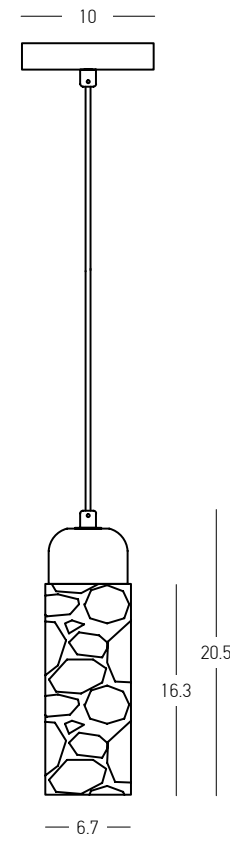

Bulb 1x GU10
Power 10W MAX
Input 220-240V, 50/60Hz
Dimensions Ø: 6.7cm H: 20.5cm
Wooden Base Ø: 10cm H: 2cm
Material Stone - Wood
Special Feature 200cm Fabric Cable Adjustable
Color Natural Stone-Brown Wood / **Code 25417**