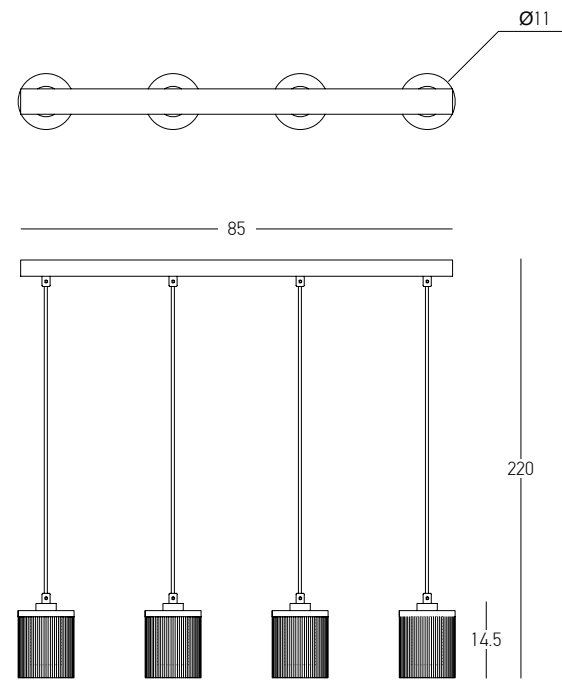

Power 29W
Input 220-240V, 50/60Hz
Color Temperature 3000K
Lumen 2880Lm
Cri 90
Dimensions L: 85cm W: 11cm H: 220cm
Glass Ø: 11cm H: 14.5cm
Base L: 85cm W: 5cm H: 3.5cm
Dimmable Triac
Material Metal - Clear Glass - Opal Glass
Special Feature 200cm Cable Adjustable
Color Gold Matt / **Code 23020**