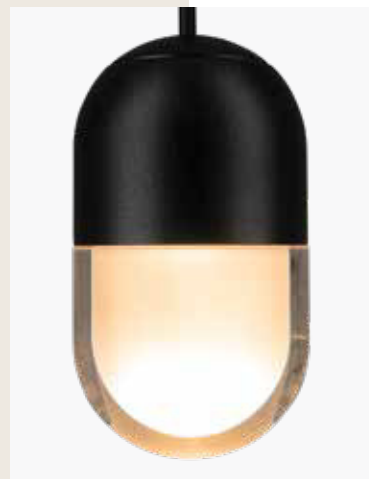

Power 7W
Input 220-240V, 50/60Hz
Color Temperature 3000K
Lumen 405Lm
Cri 90
Dimensions Ø: 4.5cm H: 7.9cm
Base Ø: 4.5cm H: 16cm
Dimmable Triac ☐
Material Aluminium - Acrylic
Special Feature 200cm Cable Adjustable

Color Sandy White / **Code 25139**
Color Sandy Black / **Code 25140**