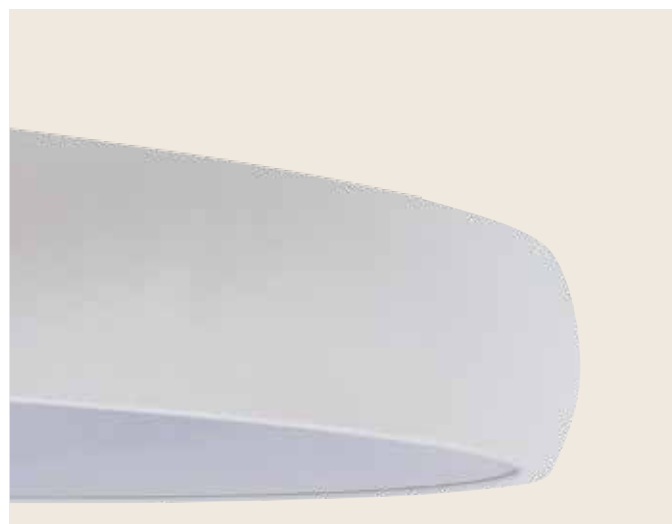

Power 50W
Input 220-240V, 50/60Hz
Color Temperature 3000K
Lumen 4080Lm
Cri 80
Dimensions Ø: 60cm H: 5.5cm
Base Ø: 18cm H: 3.5cm
Dimmable Triac ☐
Material Aluminium - Acrylic
Special Feature 200cm Cable Adjustable
Color Sandy Black / **Code 2052**
Color Sandy White / **Code 2053**
Color Brushed Gold Matt / **Code 2054**