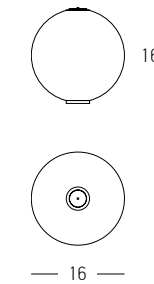

Intermediate Opal Glass

Power	5W
Input	220-240V, 50/60Hz
Color Temperature	3000K
Lumen	350Lm
Cri	90
Dimensions	Ø: 16cm H: 16.5cm
Dimmable Triac	☉
Material	Metal - Aluminium - Glass
Special Feature	Up-Down Connector
Color	Black Matt-Opal Glass / Code 22232-B1
Color	White Matt-Opal Glass / Code 22232-W1
Color	Gold Matt-Opal Glass / Code 22232-G1