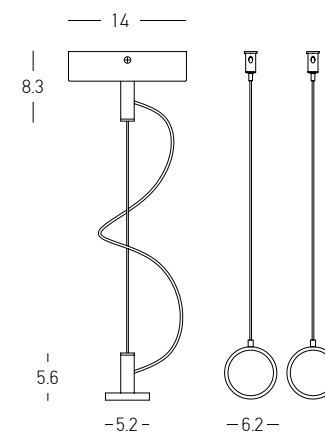

How To Create your Own Suspension

plug and play system with ceramic parts

A modular lighting system crafted for those who seek design freedom with elevated aesthetics. Tailor your own luminous composition - whether suspended vertically or horizontally by using the suspension kit - designed to bring your vision to life. Create your lighting with precision by combining up to three opal glasses in two sizes, paired with your choice of sculptural ceramic parts in six rich matt finishes and three contemporary ceramic designs - oval, diamond-shape and rounded. Each part is crowned with a sleek black metal ring, providing a bold contrast to it's glow. The ceramic components are threaded for seamless, stable assembly, allowing you to position each element exactly as your space demands.

Minimal yet expressive, this modular system is LED compatible (max 32W) - designed not just to illuminate, but to inspire.

Shape the Light. Design the Mood.
Modular elegance for limitless creativity.

Surface Suspension Kit for Horizontal and Vertical Installation (Support 20-32W)

Power 32W MAX, 20W MIN
Input 220-240V, 50/60Hz
Dimensions Ø: 14cm H: 200cm
Base Ø: 14cm H: 3cm
Dimmable Triac ☐
Material Aluminium
Special Feature 200cm Cable Adjustable
200cm Wires with Hanging Rings Adjustable
Driver Included

Color Black Matt / **Code 25105**

Surface Suspension Kit for Horizontal and Vertical Installation (Support max. 15W)

Power 15W MAX
Input 220-240V, 50/60Hz
Dimensions Ø: 14cm H: 200cm
Base Ø: 14cm H: 3cm
Dimmable Triac ☐
Material Aluminium
Special Feature Compatible with only one Opal Glass
200cm Cable Adjustable
Driver Included

Color Black Matt / **Code 25105-1**