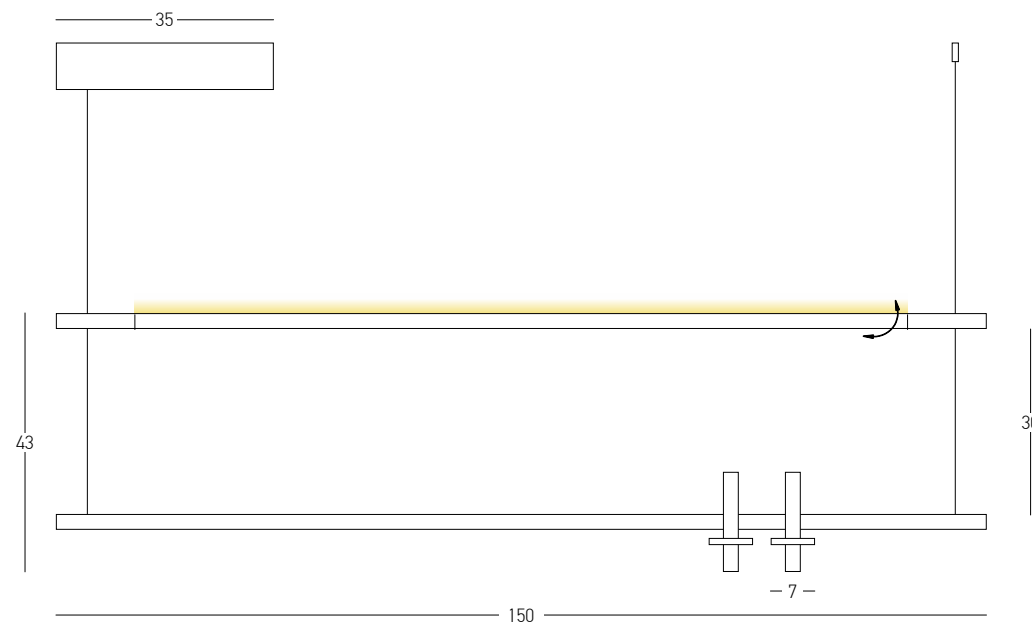

Power 2x 7W + 20W
Input 220-240V, 50/60Hz
Color Temperature 3000K
Lumen 3290Lm
Cri 90
Dimensions L: 150cm W: 7cm H: 30cm
Base L: 35cm W: 3.4cm H: 7.5cm
Stick Ø: 3cm H: 16cm
Non Dimmable ☒
Material Aluminium - Marble
Special Feature 200cm Cable Adjustable
Up & Down Light
Profile Ø: 2.4cm
Rotatable Light Tube
Color Sandy Black / **Code 23251**