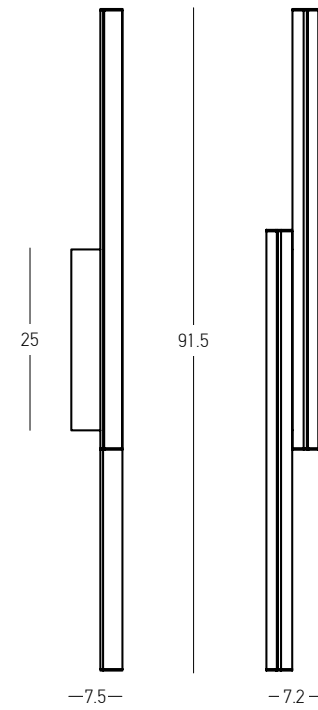

Power 26W
Input 220-240V, 50/60Hz
Color Temperature 3000K
Lumen 1930Lm
Cri 90
Dimensions L: 7.5cm W: 7.2cm H: 91.5cm
Base L: 4cm W: 5.5cm H: 25cm
Dimmable Triac ☐
Material Metal - Aluminium - PVC
Color Sandy Black-Brass / **Code 2560**