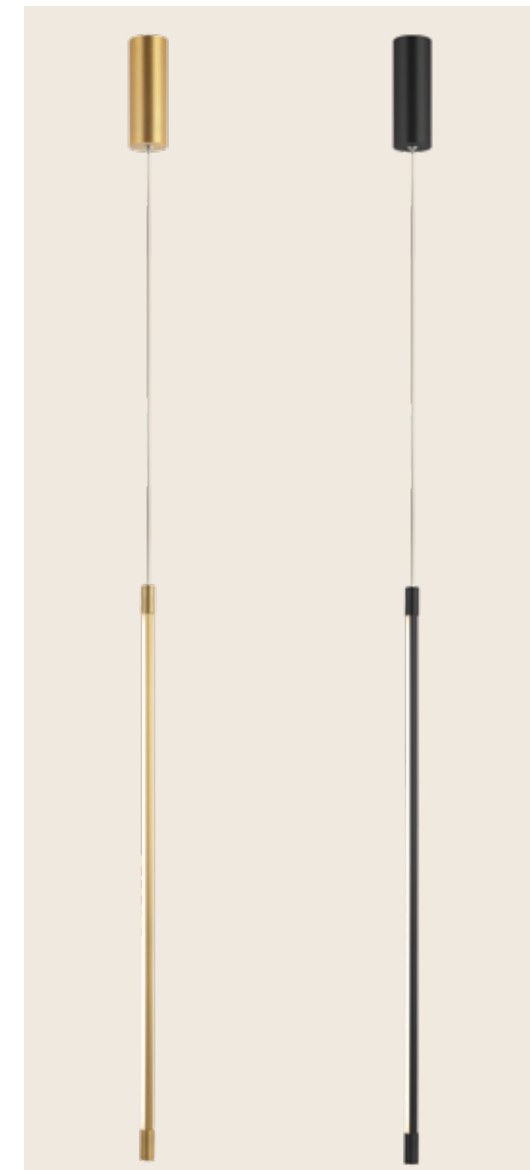

Power	12W
Input	220-240V, 50/60Hz
Color Temperature	3000K
Lumen	960Lm
Cri	80
Dimensions	Ø: 1.6cm H: 80cm
Base	Ø: 5.5cm H: 15cm
Non Dimmable	☒
Material	Aluminium - Acrylic
Special Feature	150cm Cable Adjustable
Color	Black Matt / Code 20121
Color	Gold Matt / Code 20122