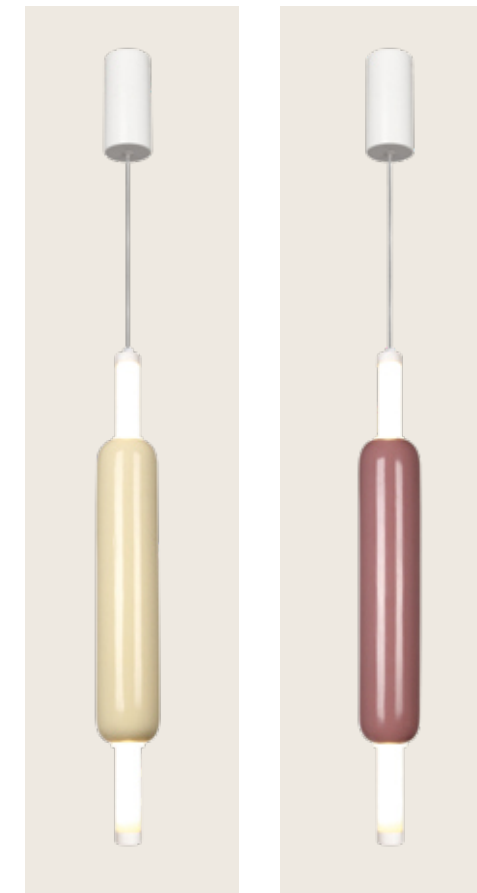

Power	10W
Input	220-240V, 50/60Hz
Color Temperature	3000K
Lumen	890Lm
Cri	80
Dimensions	Ø: 6.5cm H: 50cm
Base	Ø: 6cm H: 13.5cm
Ceramic	Ø: 6.5cm H: 31.5cm
Dimmable Triac	○
Material	Metal - Ceramic - Acrylic
Special Feature	200cm Cable Adjustable Lighting Tube Ø: 3cm
Color	White Matt-Light Ivory / Code 25156
Color	White Matt-Desert Red / Code 25157