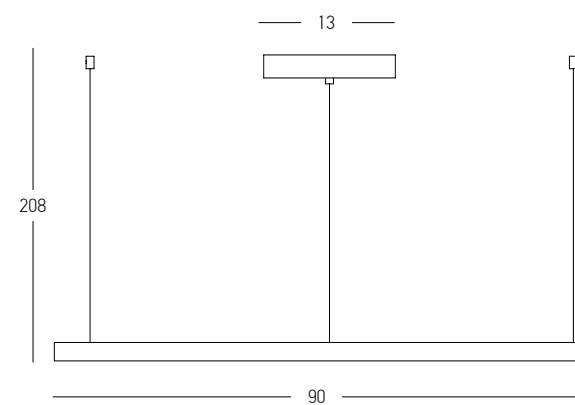

Power	45W
Input	220-240V, 50/60Hz
Color Temperature	3000K
Lumen	3242Lm
Cri	80
Dimensions	Ø: 90cm H: 208cm
Base	Ø: 13cm H: 3cm
Dimmable Triac	○
Material	Aluminium - Silicon
Special Feature	200cm Cable Adjustable Profile L: 2.5cm H: 4cm
Color	Gold Matt / Code 23034
Color	Black Matt / Code 23035