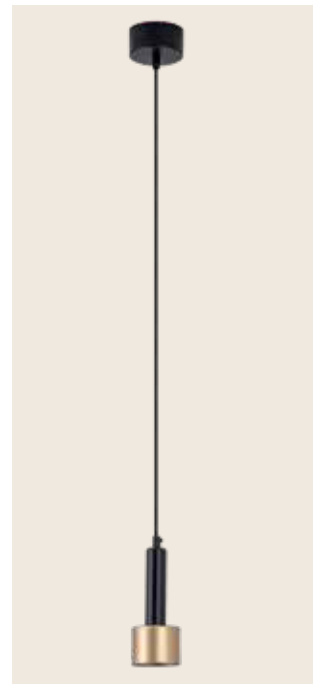

Power 7W
Input 220-240V, 50/60Hz
Color Temperature 3000K
Lumen 840Lm
Cri 80
Dimensions Ø: 7cm H: 16cm
Base Ø: 8cm L: 3.5cm
Non Dimmable ☒
Material Metal - Aluminum
Special Feature 200cm Fabric Cable Adjustable
Color Sandy Black-Painted Gold / **Code 22181** ☒
Sandy Black / **Code 22177** ☒