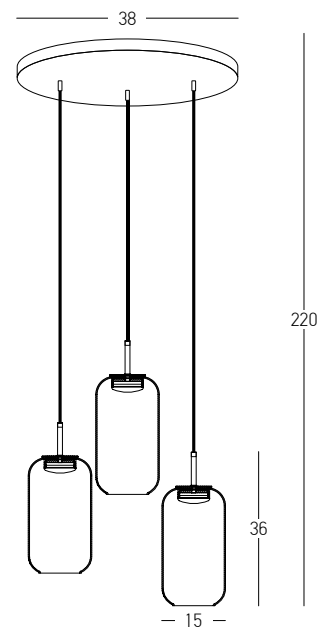

Power 3x 12W
Input 220-240V, 50/60Hz
Color Temperature 3000K
Lumen 1950Lm
Cri 80
Dimensions Ø: 38cm H: 220cm
Base Ø: 38cm H: 3cm
Glass Ø: 15cm H: 36cm
Non Dimmable ☒
Material Metal - Glass
Special Feature 180cm Fabric Cable Adjustable
Color Black Matt-Gold Glass / **Code 23231**