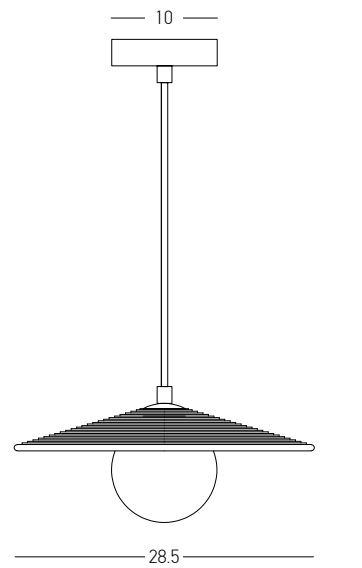

Bulb 1x G9 LED
Power 9W MAX
Dimensions Ø: 28.5cm H: 11cm
Base Ø: 10cm H: 2.5cm
Opal Glass Ø: 10cm
Material Metal - Clay - Opal Glass
Special Feature 180cm Cable Adjustable
Color Olive Green-Black / **Code 2597**
Color Terracotta-Black / **Code 2598**