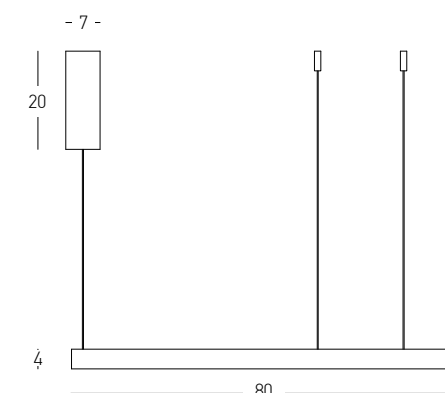

Power 53W
Input 220-240V, 50/60Hz
Color Temperature 3000K
Lumen 3600Lm
Cri 80
Dimensions Ø: 80cm H: 4cm
Base Ø: 7cm H: 20cm
Dimmable Triac ☒
Material Aluminium - Acrylic
Special Feature 210cm Cable Adjustable
Profile 4x2cm
Color Brushed Gold Matt / **Code 2007**