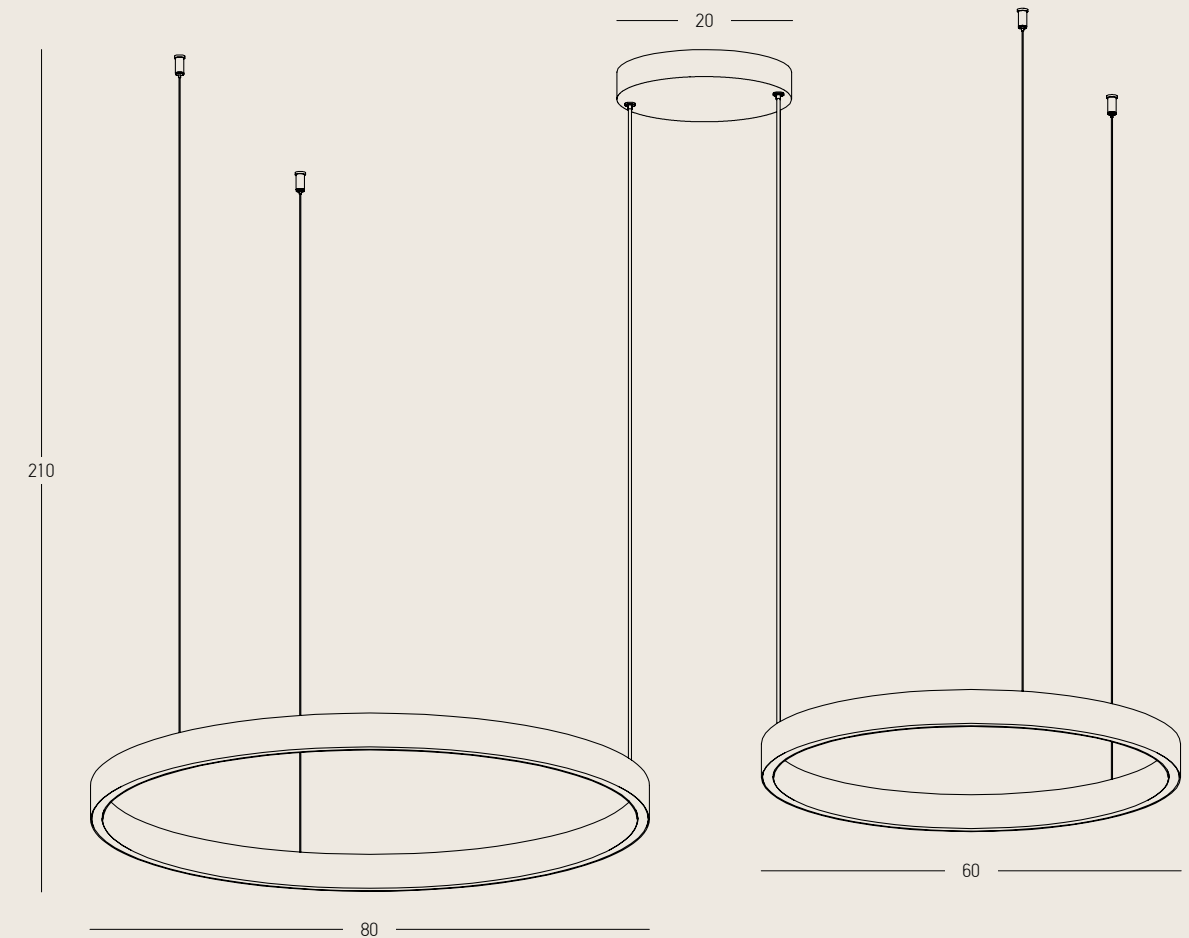

Power	118W
Input	220-240V, 50/60Hz
Color Temperature	3000K
Lumen	6294Lm
Cri	80
Dimensions	Ø: 60cm + Ø: 80cm H: 210cm
Base	Ø: 20cm H: 4cm
Dimmable Triac	○
Material	Aluminium - Acrylic
Special Feature	200cm Cable Adjustable Up-Down Light Profile 1.8x5cm
Color	Electroplate Brushed Nickel / Code 25373
Color	Sandy Black / Code 25372
Color	Electroplate Brushed Coffee / Code 25374