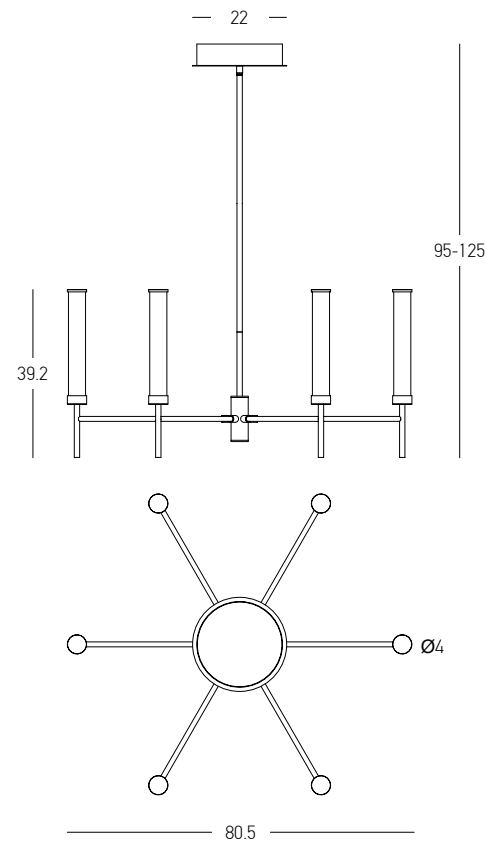

Power 46W
Input 220-240V, 50/60Hz
Color Temperature 3000K
Lumen 4070Lm
Cri 90
Dimensions Ø: 80.5cm H: 95-125cm
Base Ø: 22cm H: 5cm
Dimmable Triac ☐
Material Metal - Acrylic - Clear Glass
Color Brushed Coffee / **Code 25448**
Color Brushed Gold / **Code 25449**