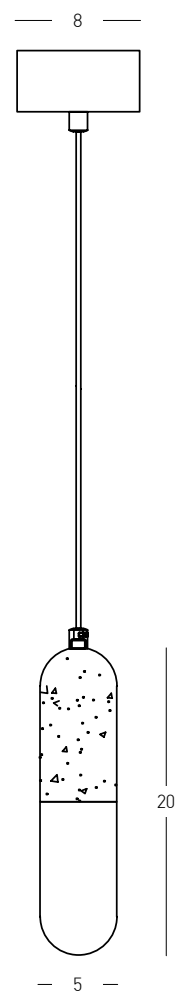

Power 7W
Input 220-240V, 50/60Hz
Color Temperature 3000K
Lumen 370Lm
Cri 90
Dimensions Ø: 5cm H: 20cm
Base Ø: 8cm H: 4cm
Dimmable Triac ☒
Material Metal - Aluminium - Alabaster
Special Feature 200cm Cable Adjustable
Color Brass-Natural Alabaster / **Code 2545**