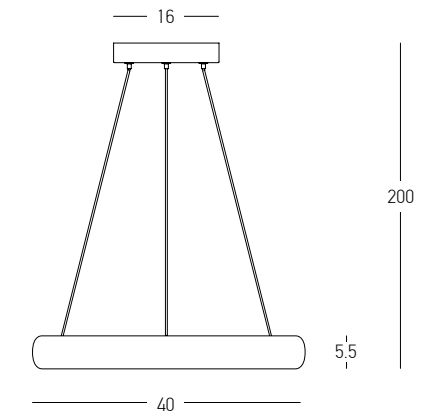

Power 32W
Input 220-240V, 50/60Hz
Color Temperature 3000K
Lumen 1800Lm
Cri 80
Dimensions Ø: 40cm H: 5.5cm
Base Ø: 16cm H: 3.5cm
Dimmable Triac ☐
Material Aluminium - Acrylic
Special Feature 200cm Cable Adjustable
Color Sandy Black / **Code 2044**
Color Sandy White / **Code 2045**
Color Brushed Gold Matt / **Code 2046**