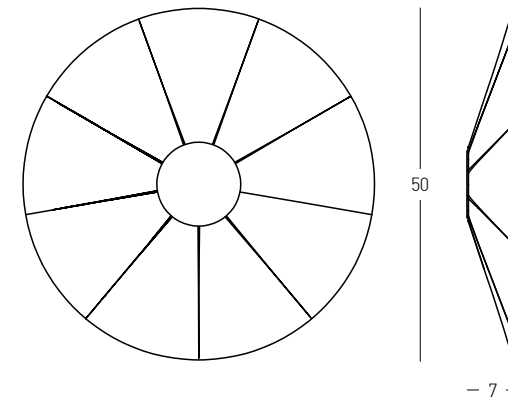

Power 6W
Input 220-240V, 50/60Hz
Color Temperature 3000K
Lumen 470Lm
Cri 95
Dimensions Ø: 50cm L: 7cm
Non Dimmable ☒
Material Metal - Acrylic - Acoustic Panel
Color Brown-Black / **Code 25179**