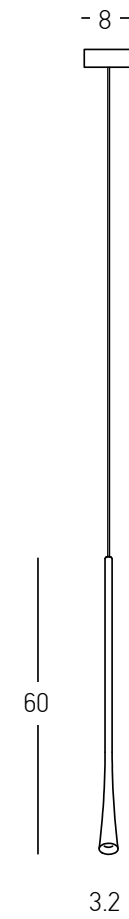

Power	6W
Input	220-240V, 50/60Hz
Color Temperature	3000K
Lumen	520Lm
Cri	90
Dimensions	Ø: 1cm Ø: 3.2cm H: 60cm
Base	Ø: 8cm H: 3.2cm
Non Dimmable	☒
Material	Aluminium
Beam Angle	18°
Special Feature	100cm Cable Adjustable
Color	Brass-Black Matt / Code 20143
Color	Black Matt / Code 20142