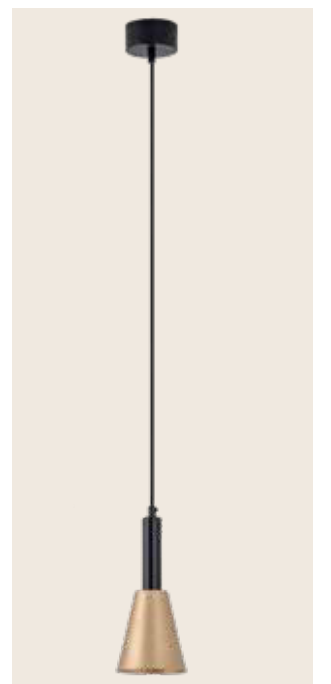

Power 7W
Input 220-240V, 50/60Hz
Color Temperature 3000K
Lumen 840Lm
Cri 80
Dimensions Ø: 10.5cm H: 24cm
Base Ø: 8cm L: 3.5cm
Non Dimmable ☒
Material Metal - Aluminum
Special Feature 200cm Fabric Cable Adjustable
Color Sandy Black-Painted Gold / **Code 22180** ☒
Sandy Black / **Code 22179** ☒