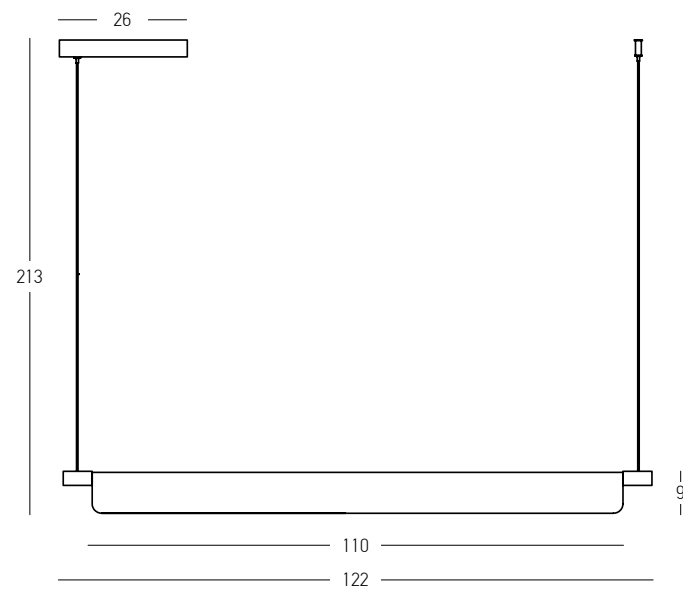

Power 22W
Input 220-240V, 50/60Hz
Color Temperature 3000K, 4000K, 5700K
Lumen 1584Lm, 1608Lm, 1627Lm
Cri 80
Dimensions L: 122cm W: 9cm H: 9cm
Base L: 26cm W: 6cm H: 3.5cm
Dimmable ☉
Material Metal - Aluminium - Acrylic
Special Feature 200cm Transparent Cable Adjustable
Dimming Switch / Change CCT
On the Lamp Tube
Movable Light Deflectors
Color Brushed Gold / **Code 25191**