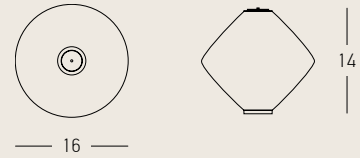

Power
Dimensions
Material
Special Feature
Color

Without Light
Ø: 16cm H: 14cm
Ceramic - Aluminium
Up-Down Connector
Ant Red
Code 25111