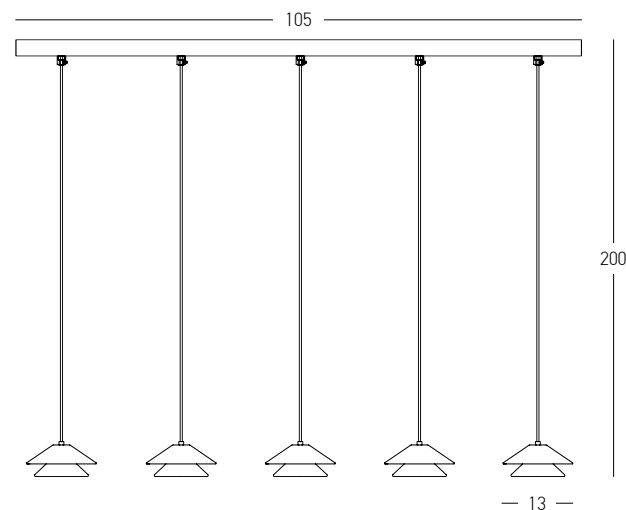

Power 45W
Input 220-240V, 50/60Hz
Color Temperature 3000K
Lumen 3360Lm
Cri 80
Dimensions Ø: 13cm L: 105cm H: 200cm
Base L: 105cm W: 5cm H: 3cm
Non Dimmable ☒
Material Metal - Aluminium - Acrylic
Special Feature 200cm Cable Adjustable
Honeycomb Louver
Color Sandy Black Base-Sandy Black Shade-
Brushed Gold Electroplate / **Code 25452**