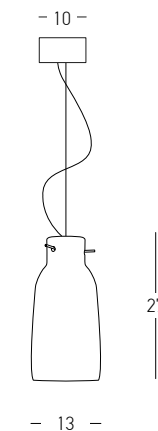

Bulb 1x E27
Power 40W MAX
Input 220-240V, 50/60Hz
Dimensions Ø: 13cm H: 27cm
Base Ø: 10cm H: 2.5cm
Material Clay - Metal
Special Feature 200cm Fabric Cable Adjustable
Color White Clay-Black Base / **Code 22236**