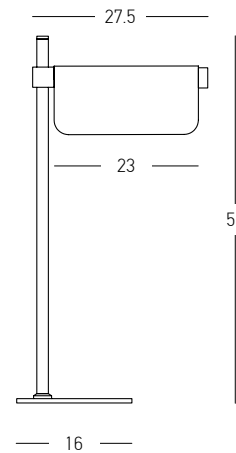

Power 7W
Input 220-240V, 50/60Hz
Color Temperature 3000K
Lumen 420Lm
Cri 80
Dimensions L: 27.5cm W: 16cm H: 51cm
Base Ø: 16cm H: 0.5cm
Dimmable ☐
Material Metal - Aluminium - Acrylic
Special Feature 120cm Cable Available
Dimming Switch On Cable
Movable Light Deflectors
Color Brushed Gold / **Code 25193**