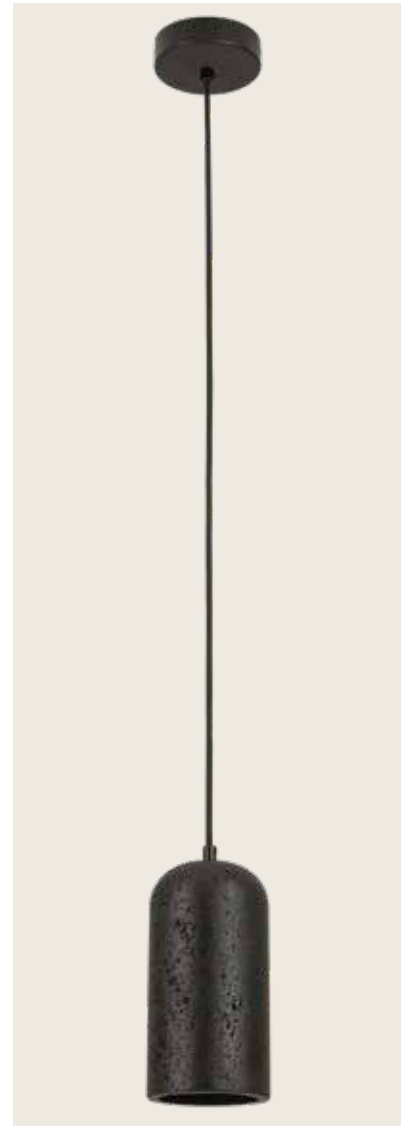

Bulb 1x E27
Power 10W MAX
Input 220-240V, 50/60Hz
Dimensions Ø: 10cm H: 19cm
Base Ø: 10cm H: 2.5cm
Material Stone - Metal
Special Feature 200cm Cable Adjustable
Color Black / **Code 25420**