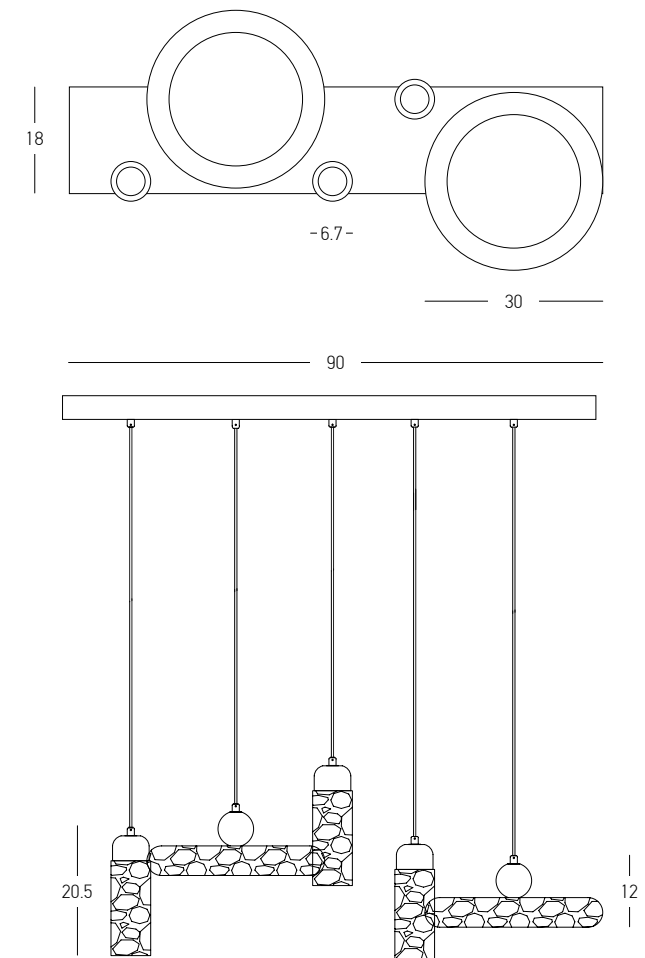

Bulb LED, 3x GU10
Power 44W, 3x 10W MAX
Input 220-240V, 50/60Hz
Color Temperature 3000K
Lumen 2512Lm
Cri 80
Dimensions L: 90cm W: 44cm H: 220cm
Wooden Base L: 90cm W: 18cm H: 4cm
Non Dimmable ☒
Material Stone - Metal - Wood
Special Feature 200cm Fabric Cable Adjustable
Color Natural Stone-Brown Wood / **Code 25451**