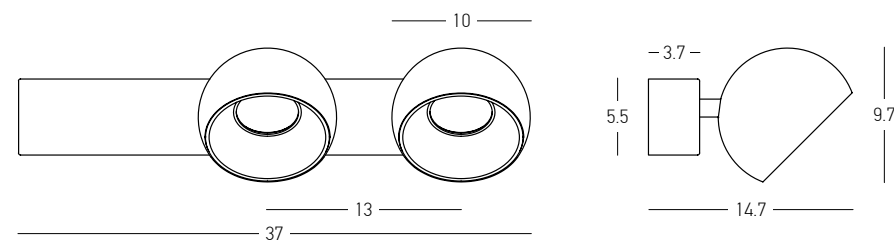

Power	25W
Input	220-240V, 50/60Hz
Color Temperature	3000K
Lumen	1530Lm
Cri	80
Dimensions	L: 14.7cm W: 37cm H: 9.7cm
Base	L: 3.7cm W: 36cm H: 5.5cm
Shades	Ø: 10cm H: 6.5cm
Dimmable Triac	○
Material	Metal - Aluminium - Plastic
Special Feature	359° Movable Shades
Color	Sandy Black Base-Champagne Shades / Code 25342
Color	Sandy Black Base-Brushed Nickel Shades / Code 25343