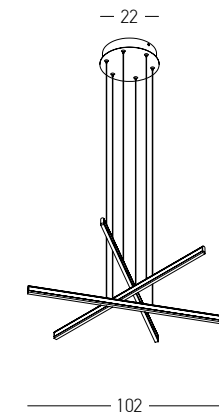

Power	47W
Input	220-240V, 50/60Hz
Color Temperature	3000K
Lumen	3740Lm
Cri	80
Dimensions	Ø: 102cm H: 200cm
Base	Ø: 22cm H: 4.1cm
Dimmable Triac	☉
Material	Metal - Aluminium - Acrylic
Special Feature	200cm Cable Adjustable Profile 1x3cm
Color	Black Matt / Code 1947