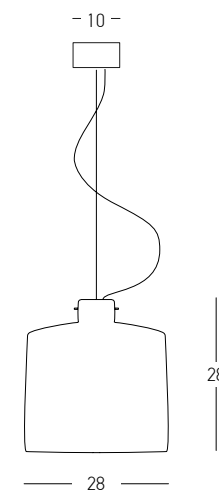

Bulb	1x E27
Power	40W MAX
Input	220-240V, 50/60Hz
Dimensions	Ø: 28cm H: 28cm
Base	Ø: 10cm H: 2.5cm
Material	Clay - Metal
Special Feature	200cm Fabric Cable Adjustable
Color	Natural-Black Base / Code 1664