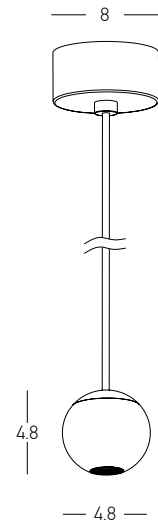

Power 4W
Input 220-240V, 50/60Hz
Color Temperature 3000K
Lumen 400Lm
Cri 90
Dimensions Ø: 4.8cm H: 4.8cm
Base Ø: 8cm H: 3cm
Non Dimmable ☐
Material Metal - Aluminium
Beam Angle 38°
Special Feature 200cm Cable Adjustable
Color Sandy Black / **Code 1902**