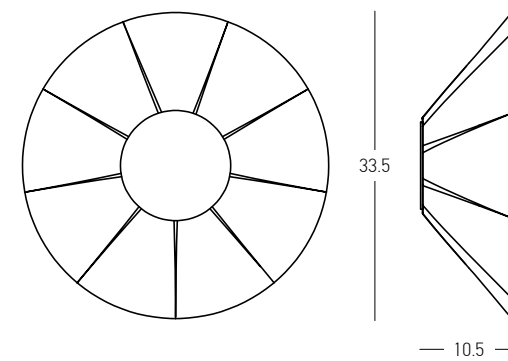

Power 6W
Input 220-240V, 50/60Hz
Color Temperature 3000K
Lumen 470Lm
Cri 95
Dimensions Ø: 33.5cm L: 10.5cm
Non Dimmable ☒
Material Metal - Acrylic - Acoustic Panel
Color Grey-Black / **Code 25178**