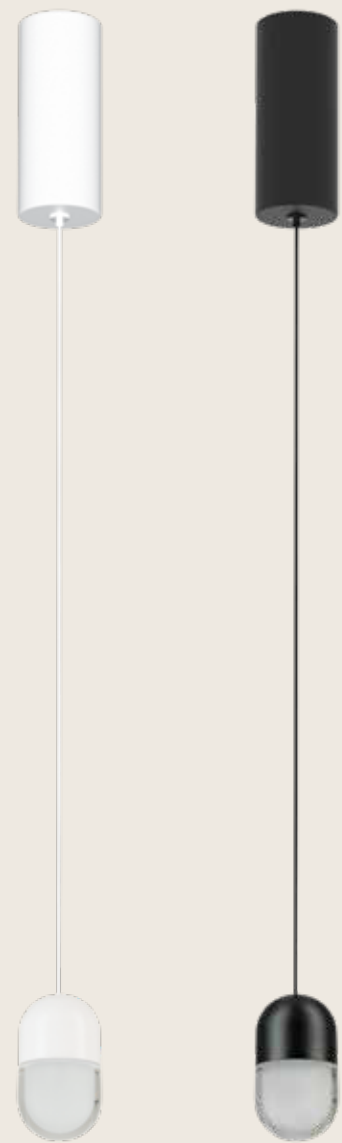

Power 7W
Input 220-240V, 50/60Hz
Color Temperature 3000K
Lumen 405Lm
Cri 90
Dimensions Ø: 4.5cm H: 7.9cm
Base Ø: 4.5cm H: 16cm
Dimmable Triac ☐
Material Aluminium - Acrylic
Special Feature 200cm Cable Adjustable

Color Sandy White / **Code 25139**
Color Sandy Black / **Code 25140**