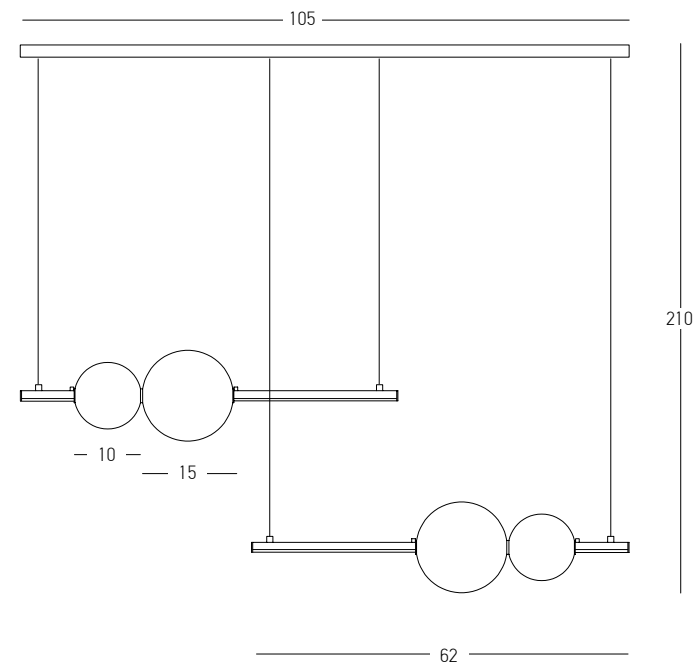

Power	24W
Input	220-240V, 50/60Hz
Color Temperature	3000K
Lumen	2200Lm
Cri	80
Dimensions	L: 105cm W: 15cm H: 210cm
Base	L: 105cm W: 6.5cm H: 2.7cm
Dimmable Triac	☉
Material	Aluminium - Glass
Special Feature	200cm Transparent Cable Adjustable Glass Ø: 15cm | Ø: 10cm Profile Ø: 2cm
Color	Black Matt-Smoked Glass / Code 22234
Color	Gold Matt-Opal Glass-White Base / Code 22235