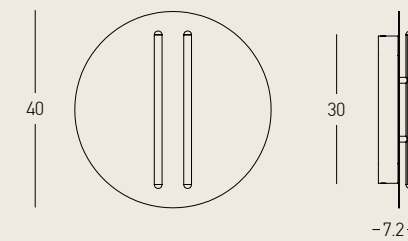

Power 13W
Input 220-240V, 50/60Hz
Color Temperature 3000K
Lumen 395Lm
Cri 90
Dimensions Ø: 40cm L: 7.2cm
Base L: 4cm W: 8cm H: 30cm
Dimmable Triac ☒
Material Metal - Aluminium - PVC
Special Feature Sticks Ø: 1.5cm H: 32cm
Color Sandy Grey-Black Matt / **Code 2573**
Color Sandy Brick Red-Black Matt / **Code 2574**