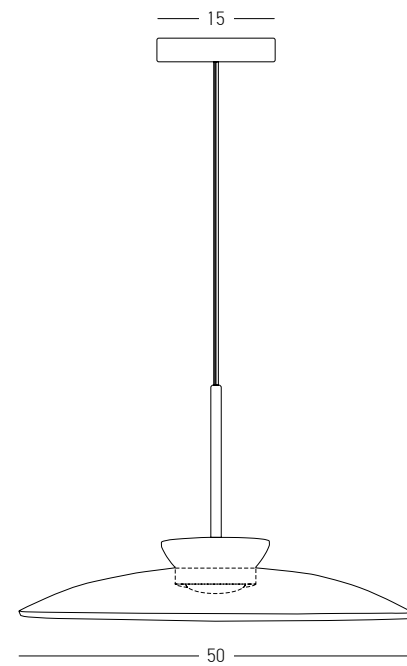

Power	31W
Input	220-240V, 50/60Hz
Color Temperature	2700K | 3000K
Lumen	1790Lm | 1834Lm
Cri	90
Dimensions	Ø: 50cm H: 10cm
Base	Ø: 15cm H: 3.5cm
Dimmable Triac	○
Material	Aluminium - Glass
Special Feature	200cm Cable-Wire Adjustable
Color	Black Matt-Tawny Glass / Code 25274
Color	Black Matt-Smoked Glass / Code 25275