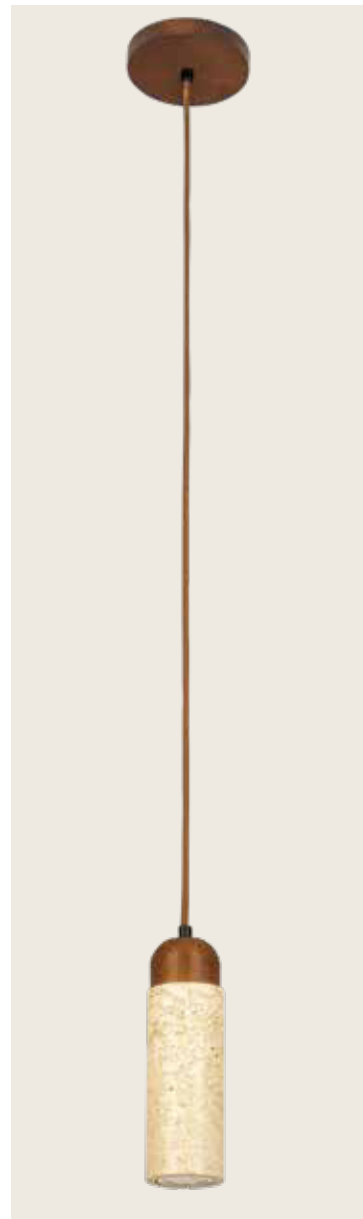

Bulb 1x GU10
Power 10W MAX
Input 220-240V, 50/60Hz
Dimensions Ø: 6.7cm H: 20.5cm
Wooden Base Ø: 10cm H: 2cm
Material Stone - Wood
Special Feature 200cm Fabric Cable Adjustable
Color Natural Stone-Brown Wood / **Code 25417**