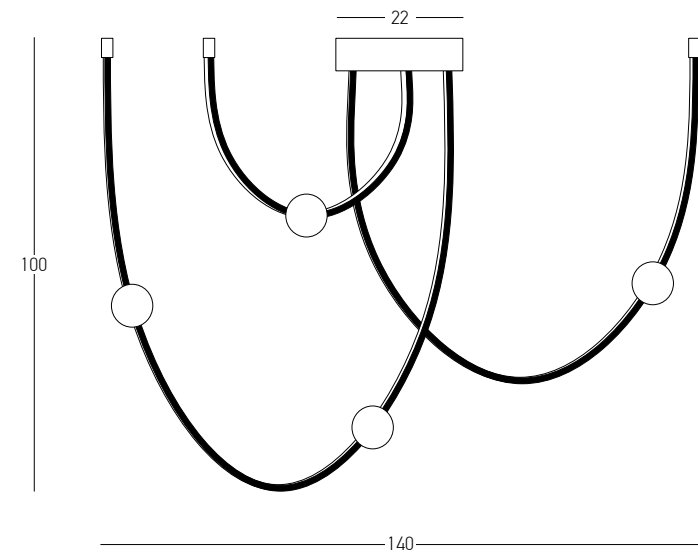

Power 42W
Input 220-240V, 50/60Hz
Color Temperature 3000K
Lumen 3312Lm
Cri 90
Dimensions L: 140cm W: 30cm H: 100cm
Base Ø: 22cm H: 4.5cm
Dimmable Triac ☒
Material Aluminium - Silicon - Opal Glass
Special Feature Opal Glass Ø: 10cm
Lighting Tube Ø: 1.5cm
Color Gold Matt / **Code 22248**