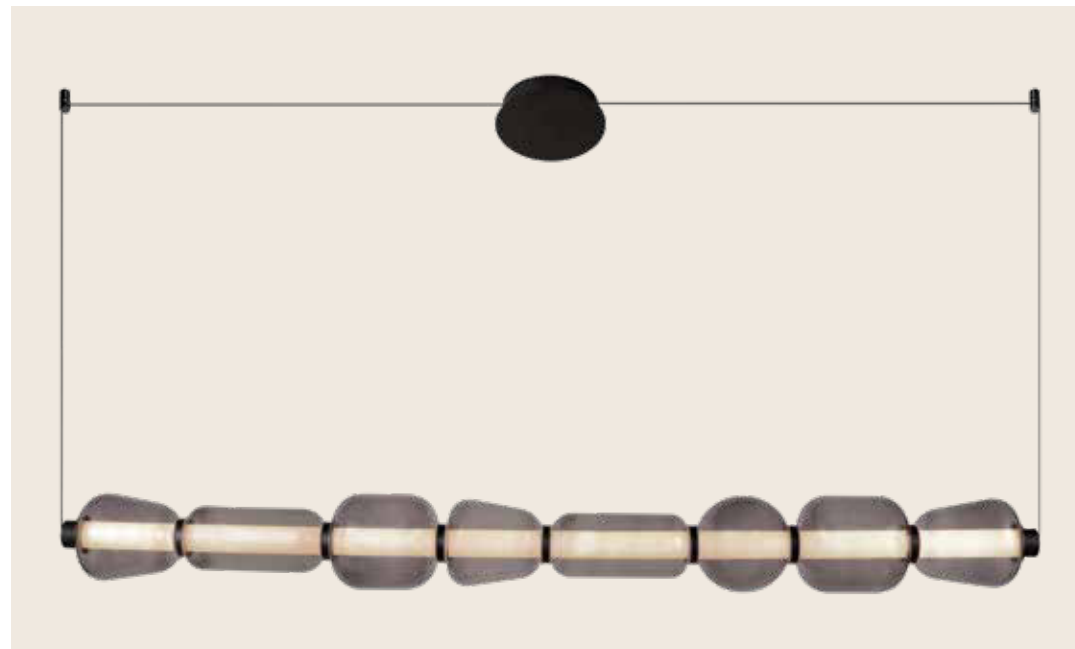

Power 37W
Input 220-240V, 50/60Hz
Color Temperature 3000K
Lumen 2211Lm
Cri 80
Dimensions L: 120cm W: 12cm H: 155cm
Base Ø: 16cm H: 4cm
Non Dimmable ☒
Material Metal - Acrylic - Glass
Special Feature 200cm Cable Adjustable
Color Gold Matt-Champagne Glass / **Code 23065**
Color Black Matt-Smoked Glass / **Code 23066**