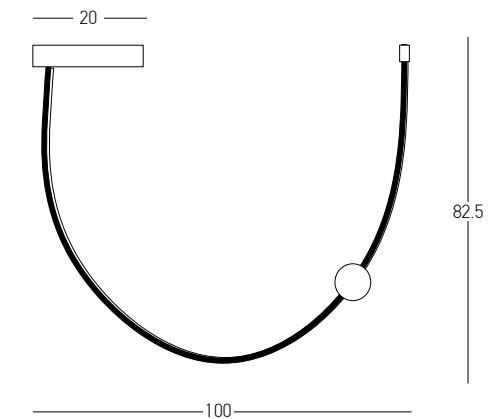

Power 19W
Input 220-240V, 50/60Hz
Color Temperature 3000K
Lumen 1550Lm
Cri 90
Dimensions L: 100cm W: 10cm H: 82.5cm
Base L: 20cm W: 6cm H: 3.5cm
Dimmable Triac ☒
Material Aluminium - Silicon - Opal Glass
Special Feature Opal Glass Ø: 10cm
Lighting Tube Ø: 1.5cm
Color Gold Matt / **Code 22250**