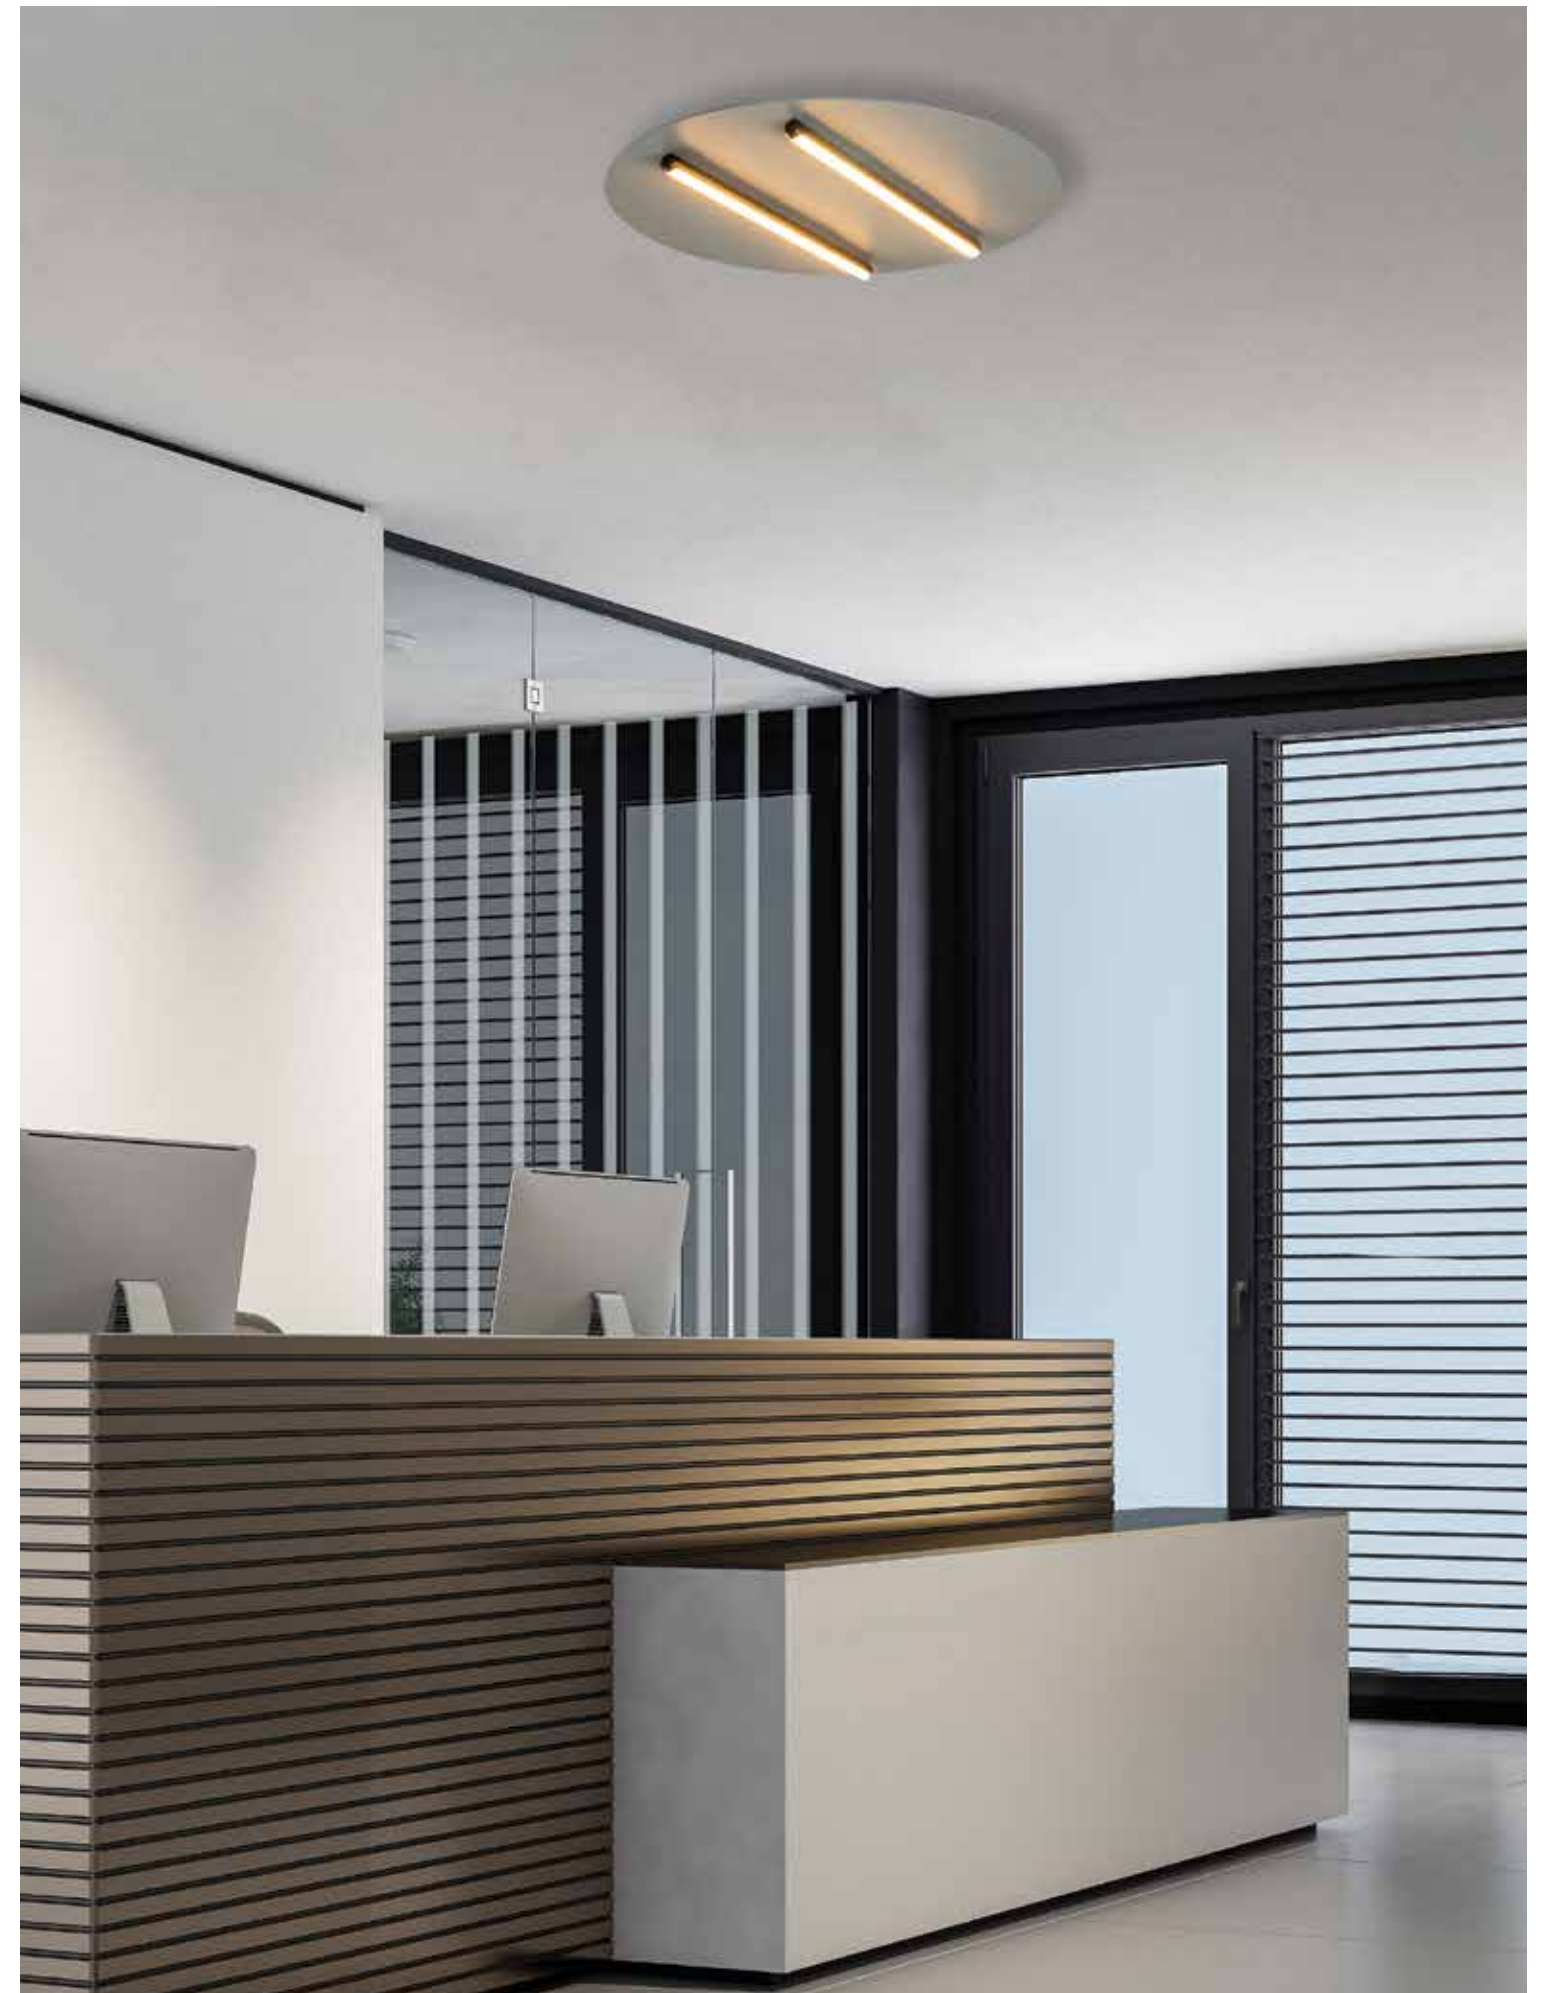

Power	28W
Input	220-240V, 50/60Hz
Color Temperature	3000K
Lumen	1200Lm
Cri	80
Dimensions	Ø: 40cm H: 6cm
Base	L: 30cm W: 8cm H: 4cm
Dimmable Triac	☉
Material	Metal - Aluminium - PVC
Color	Sandy Brick Red-Black Matt / Code 2567
Color	Sandy Grey-Black Matt / Code 2568