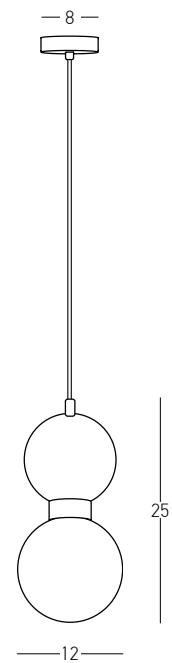

Bulb	1x G9 LED
Power	7W MAX
Input	220-240V, 50/60Hz
Dimensions	Ø: 12cm H: 25cm
Base	Ø: 8cm H: 3.5cm
Glass	Ø: 12cm
Material	Brass - Opal Glass - Marble
Special Feature	200cm Fabric Cable Adjustable
Color	Sandy Black-Brass-Green Marble / Code 23242
Color	Sandy Black-Brass-Black Marble / Code 23241