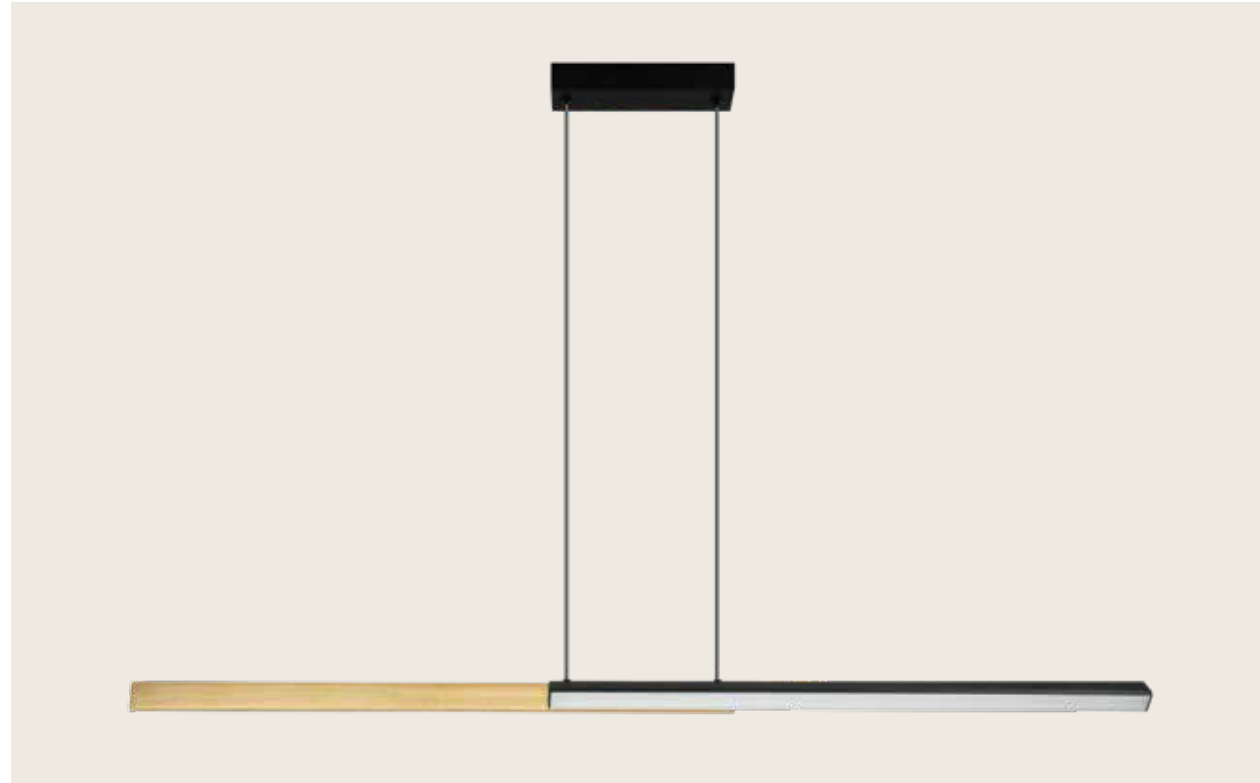

Power 44W
Input 220-240V, 50/60Hz
Color Temperature 3000K
Lumen 3200Lm
Cri 90
Dimensions L: 120cm W: 7.5cm H: 3.6cm
Base L: 22cm W: 6cm H: 4cm
Dimmable Triac ☐
Material Metal - Aluminium - PVC
Special Feature 200cm Cable Adjustable
Color Sandy Black-Brass / **Code 2559**