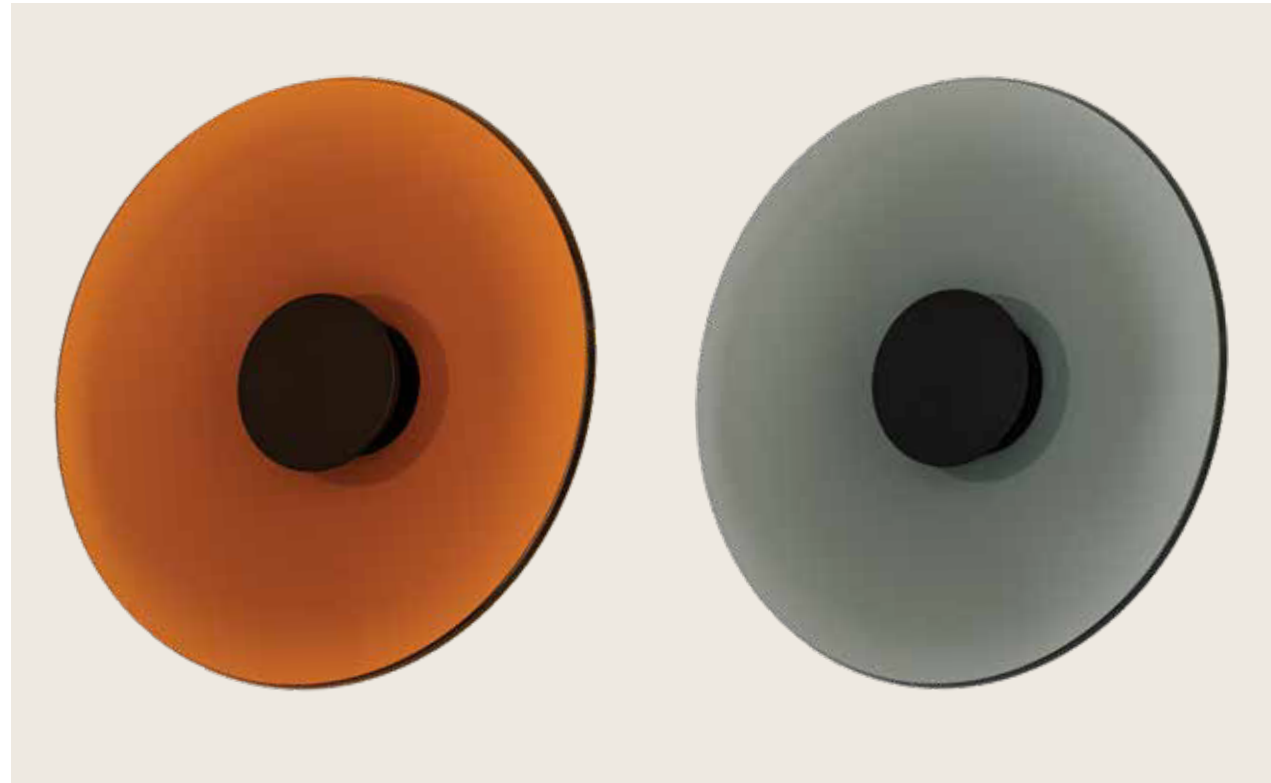

Power	22W
Input	220-240V, 50/60Hz
Color Temperature	2700K | 3000K
Lumen	445Lm
Cri	90
Dimensions	Ø: 50cm L: 8.5cm
Base	Ø: 12cm L: 2cm
Dimmable Triac	☉
Material	Aluminium - Glass
Color	Sandy Black-Tawny Glass / Code 25272
Color	Sandy Black-Smoked Glass / Code 25273