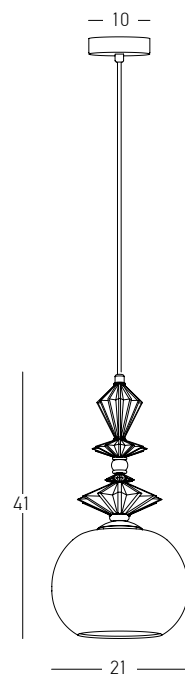

Bulb 1x E27
Power 40W MAX
Input 220-240V, 50/60Hz
Dimensions Ø: 13cm H: 48cm
Base Ø: 10cm H: 2.5cm
Opal Glass Ø: 13cm H: 24cm
Material Metal - Ceramic - Opal Glass
Special Feature 150cm Fabric Cable Adjustable
Color Antique Brass / **Code 22078**

Bulb 1x E27
Power 40W MAX
Input 220-240V, 50/60Hz
Dimensions Ø: 21cm H: 41cm
Base Ø: 10cm H: 2.5cm
Opal Glass Ø: 21cm H: 16cm
Material Metal - Ceramic - Opal Glass
Special Feature 150cm Fabric Cable Adjustable
Color Antique Brass / **Code 22079**