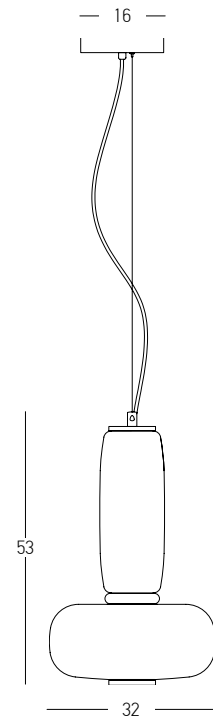

Power 23W
Input 220-240V, 50/60Hz
Color Temperature 3000K
Lumen 2461 Lm
Cri 80
Dimensions Ø: 32cm H: 53cm
Base Ø: 16cm H: 3cm
Non Dimmable ☒
Material Metal - Smoked Glass - Opal Glass
Special Feature 200cm Cable Adjustable
Color Black Matt / Code **23084**