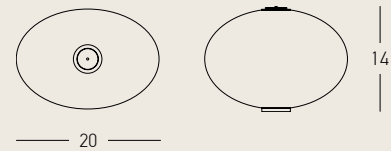

Color Black Matt / **Code 25105-1**

Power
Dimensions
Material
Special Feature
Color

Without Light
Ø: 16cm H: 14cm
Ceramic - Aluminium
Up-Down Connector
Ant Red
Code 25111

Power
Dimensions
Material
Special Feature
Color

Without Light
Ø: 16cm H: 14cm
Ceramic - Aluminium
Up-Down Connector
Grey Green
Code 25112

Power
Dimensions
Material
Special Feature
Color

Without Light
Ø: 16cm H: 14cm
Ceramic - Aluminium
Up-Down Connector
Pine Green
Code 25113