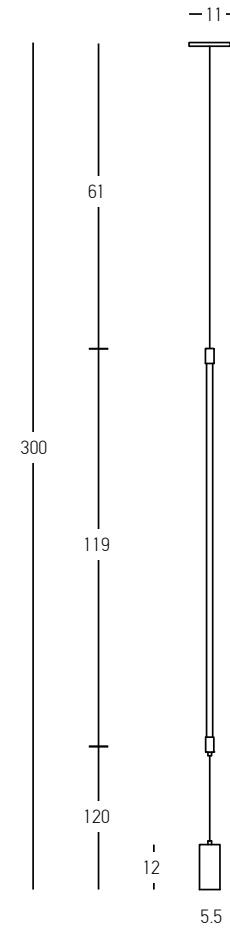

Power 19W
Input 220-240V, 50/60Hz
Color Temperature 3000K
Lumen 1620Lm
Cri 80
Dimensions Ø: 1.6cm H: 119cm H: 300cm
Ground Base Ø: 5.5cm H: 12cm
Ceiling Base Ø: 11cm H: 1.5cm
Non Dimmable ☒
Material Aluminium - Acrylic
Special Feature 170cm Cable Available
Color Black Matt / **Code 20184**