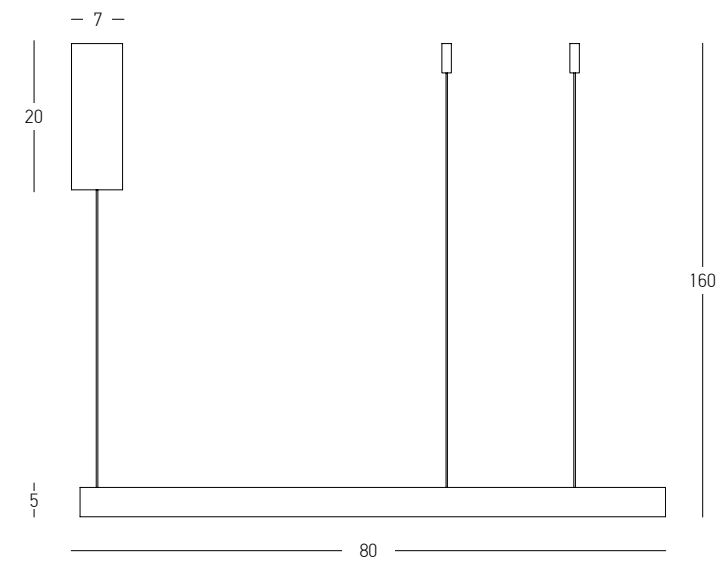

Power 70W
Input 220-240V, 50/60Hz
Color Temperature 3000K
Lumen 4310Lm
Cri 80
Dimensions Ø: 80cm H: 160cm
Base Ø: 7cm H: 20cm
Dimmable Triac ☉
Material Aluminium - Acrylic
Special Feature 150cm Cable Adjustable
Up-Down Light
Profile 1.8x5cm

Color Electroplate Brushed Nickel / **Code 25369**
Color Sandy Black / **Code 25368**
Color Electroplate Brushed Coffee / **Code 25370**