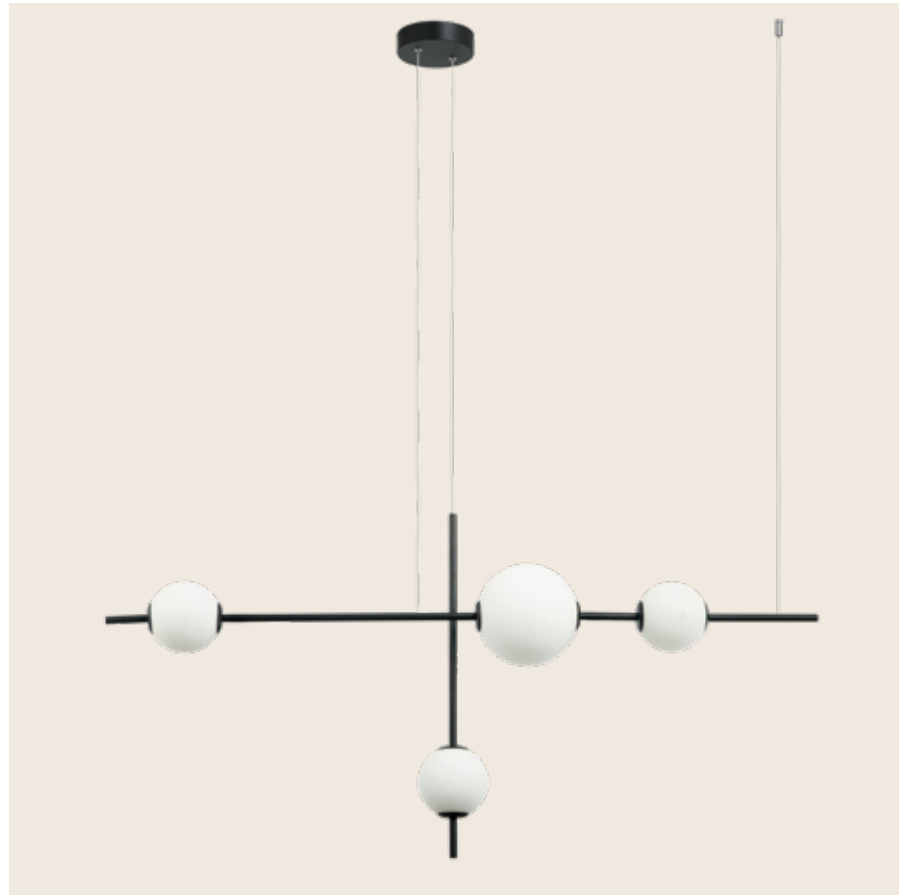

Power 19W
Input 220-240V, 50/60Hz
Color Temperature 3000K
Lumen 1440Lm
Cri 80
Dimensions L: 110cm W: 16cm H: 55cm
Base Ø: 13cm H: 3.2cm
Dimmable ☉
Material Metal - Opal Glass
Special Feature Step Dimming 10%-40%-100%
Glass Ø: 16cm | Ø: 11cm
Color Black Matt / **Code 20131**