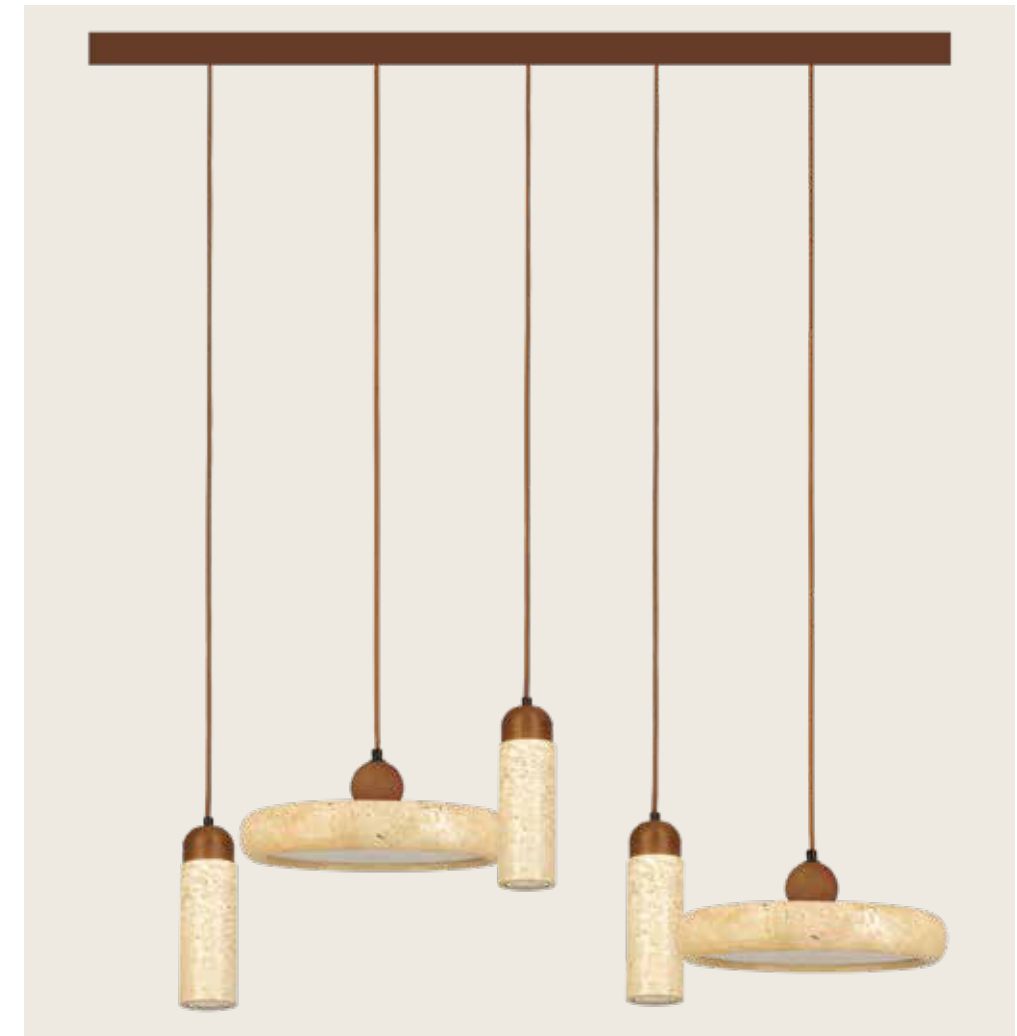

Bulb LED, 3x GU10
Power 44W, 3x 10W MAX
Input 220-240V, 50/60Hz
Color Temperature 3000K
Lumen 2512Lm
Cri 80
Dimensions L: 90cm W: 44cm H: 220cm
Wooden Base L: 90cm W: 18cm H: 4cm
Non Dimmable ☒
Material Stone - Metal - Wood
Special Feature 200cm Fabric Cable Adjustable
Color Natural Stone-Brown Wood / **Code 25451**