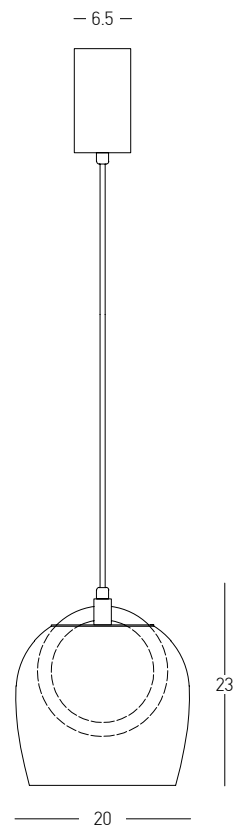

Power	6W
Input	220-240V, 50/60Hz
Color Temperature	3000K
Lumen	639Lm
Cri	80
Dimensions	Ø: 20cm H: 23cm
Base	Ø: 6.5cm H: 12cm
Non Dimmable	☒
Material	Metal - Glass
Special Feature	200cm Cable Adjustable
Color	Black Matt-Smoked Glass / Code 23078
Color	Black Matt-Champagne Glass / Code 23079
Color	Black Matt-Clear Glass / Code 23080