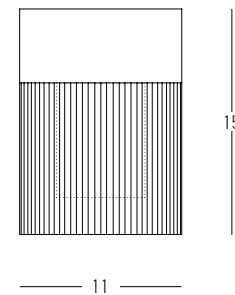

Power 9W
Input 220-240V, 50/60Hz
Color Temperature 3000K
Lumen 846Lm
Cri 90
Dimensions Ø: 11cm H: 15cm
Dimmable Triac ☐
Material Metal - Clear Glass - Opal Glass
Color Gold Matt / **Code 23017**