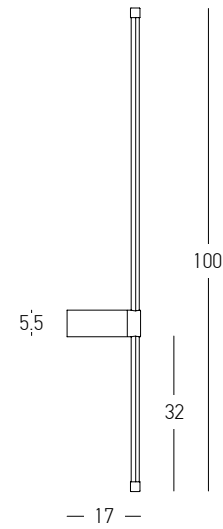

Power 20W
Input 220-240V, 50/60Hz
Color Temperature 3000K
Lumen 1506Lm
Cri 80
Dimensions Ø: 1.6cm L: 17cm H: 100cm
Base Ø: 5.5cm L: 15cm
Non Dimmable ☒
Material Aluminium - Acrylic
Special Feature Movable Profile
Color Black Matt / **Code 20116**
Color Gold Matt / **Code 20117**