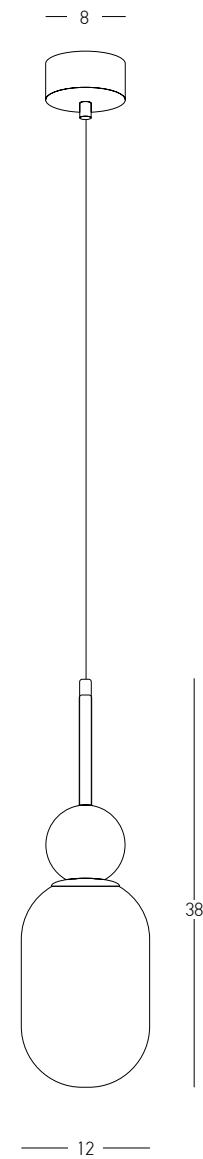

Bulb 1x E27
Power 40W MAX
Input 220-240V, 50/60Hz
Dimensions Ø: 12cm H: 38cm
Base Ø: 8cm H: 3.5cm
Material Metal - White Marble - Opal Glass
Special Feature 220cm Fabric Cable Adjustable
Color Black Matt-Gold Matt / **Code 22215**