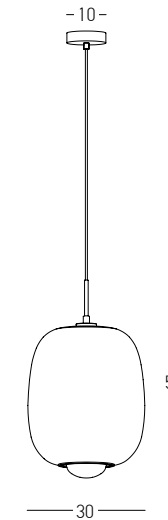

Bulb 1x G9 LED
Power 7W MAX
Input 220-240V, 50/60Hz
Dimensions Ø: 30cm H: 50cm
Base Ø: 10cm H: 2.5cm
Glass Ø: 30cm H: 34cm
Opal Glass Ø: 10.5cm H: 13.5cm
Material Metal - Clear Glass Outside
Opal Glass Inside
Special Feature 150cm Cable Adjustable
Color Clear Glass-Gold Matt / **Code 22057**