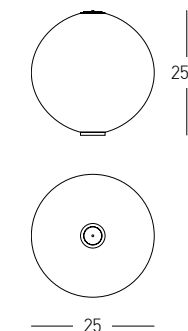

Intermediate Opal Glass

Power	7W
Input	220-240V, 50/60Hz
Color Temperature	3000K
Lumen	550Lm
Cri	90
Dimensions	Ø: 25cm H: 25.2cm
Dimmable Triac	☉
Material	Metal - Aluminium - Glass
Special Feature	Up-Down Connector
Color	Black Matt-Opal Glass / Code 22233-B1
Color	White Matt-Opal Glass / Code 22233-W1
Color	Gold Matt-Opal Glass / Code 22233-G1