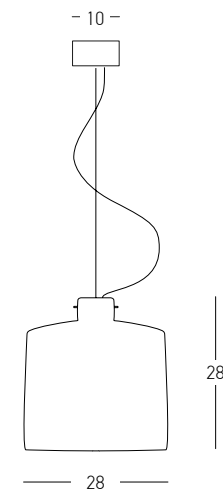

Bulb 1x E27
Power 40W MAX
Input 220-240V, 50/60Hz
Dimensions Ø: 28cm H: 28cm
Base Ø: 10cm H: 2.5cm
Material Clay - Metal
Special Feature 200cm Fabric Cable Adjustable
Color White Clay-Black Base / **Code 22216**