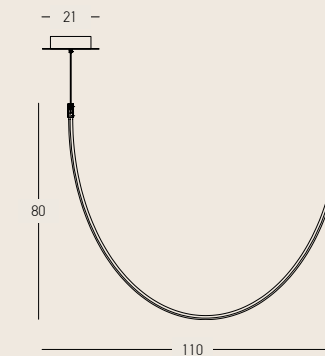

Power 18W
Input 220-240V, 50/60Hz
Color Temperature 3000K
Lumen 1445Lm
Cri 90
Dimensions L: 110cm W: 1.5cm H: 80cm
Base Ø: 21cm H: 5cm
Dimmable Triac
Material Aluminium - Silicon
Special Feature 150cm Cable Adjustable
Lighting Tube Ø: 1.5cm
Color Black Matt / **Code 23052**