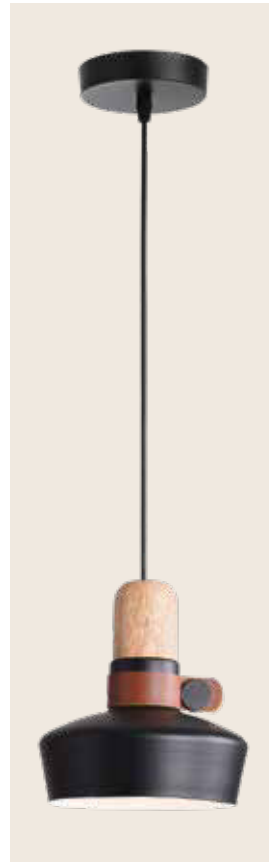

Simply Natural
Wooden lighting that adds natural warmth.

07. WOOD

Power 6W
Input 220-240V, 50/60Hz
Color Temperature 3000K
Lumen 600Lm
Cri 80
Dimensions Ø: 25cm H: 7cm
Base Ø: 15cm H: 4.5cm
Non Dimmable ☒
Material Metal - Wood
Special Feature 200cm Cable Adjustable
Color Nature Wood-Black Matt / **Code 19150**