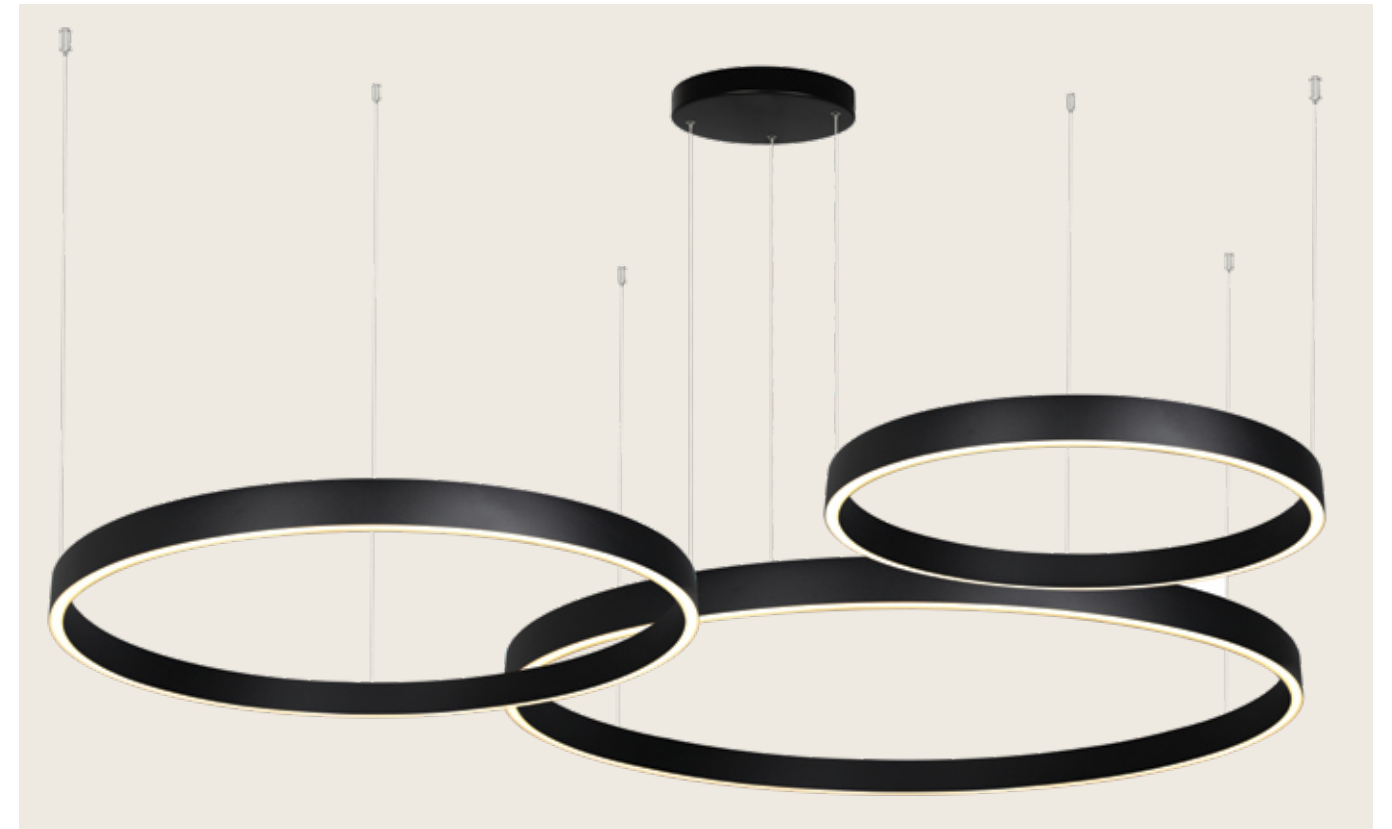

Power 88W
Input 220-240V, 50/60Hz
Color Temperature 3000K
Lumen 4620Lm
Cri 80
Dimensions Ø: 100cm H: 210cm
Base Ø: 7cm H: 20cm
Dimmable Triac ☉
Material Aluminium - Acrylic
Special Feature 200cm Cable Adjustable
Up-Down Light
Profile 1.8x5cm
Color Sandy Black / **Code 25371**