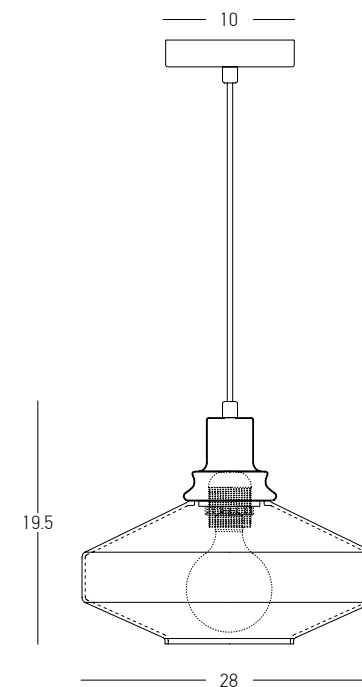

Bulb 1x E27
Power 40W MAX
Input 220-240V, 50/60Hz
Dimensions Ø: 28cm H: 19.5cm
Base Ø: 10cm H: 2.5cm
Material Metal - Smoked Glass
Special Feature 150cm Cable Adjustable
Color Anodised Dark Grey-Smoked Glass / **Code 23012**