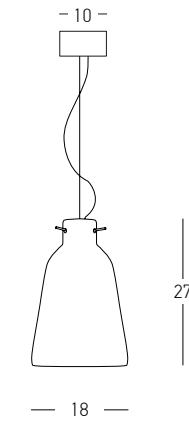

Bulb 1x E27
Power 40W MAX
Input 220-240V, 50/60Hz
Dimensions Ø: 18cm H: 27cm
Base Ø: 10cm H: 2.5cm
Material Clay - Metal
Special Feature 200cm Fabric Cable Adjustable
Color White Clay-Black Base / **Code 22268**