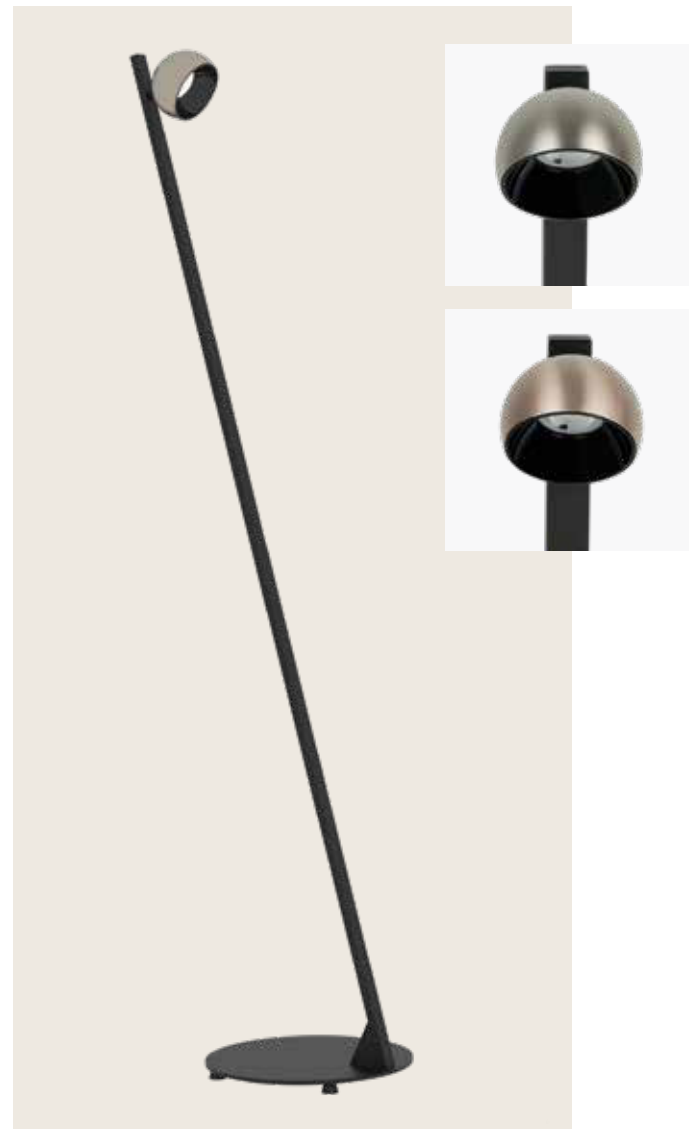

Power 7W
Input 220-240V, 50/60Hz
Color Temperature 3000K
Lumen 611Lm
Cri 90
Dimensions L: 40.5cm W: 30cm H: 146.5cm
Base Ø: 30cm H: 2cm
Shade Ø: 10cm H: 6.5cm
Dimmable Touch ☐
Material Metal - Aluminium - Plastic
Special Feature 359° Movable Shade
150cm Cable Available

Color Sandy Black Base-Champagne Shade / **Code 25344**
Color Sandy Black Base-Brushed Nickel Shade / **Code 25345**