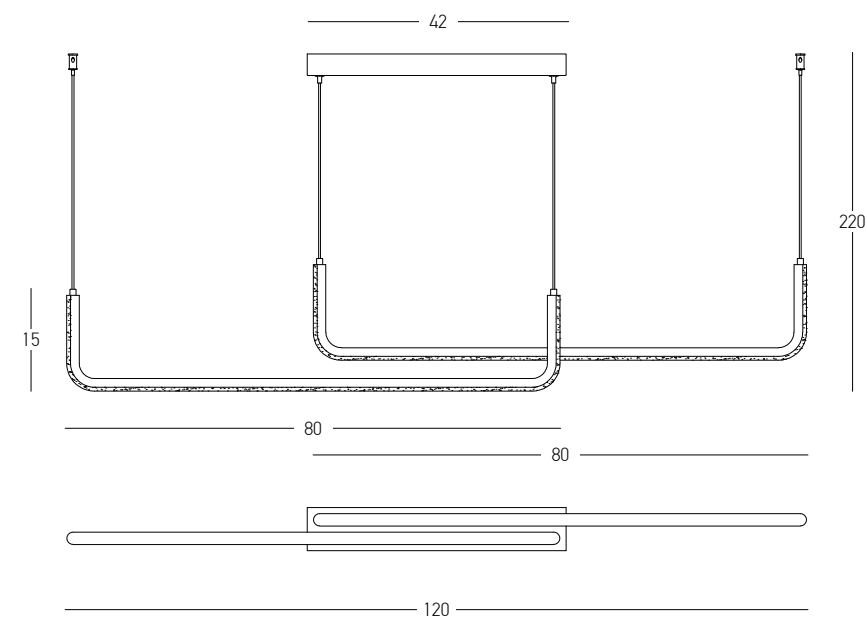

Power 40W
Input 220-240V, 50/60Hz
Color Temperature 3000K
Lumen 4300Lm
Cri 80
Dimensions L: 120cm W: 7cm H: 220cm
Base L: 42cm W: 7cm H: 3.5cm
Dimmable Triac ☐
Material Metal - Aluminium - Silicon
Special Feature 200cm Cable Adjustable
Color Black Matt / **Code 22010**