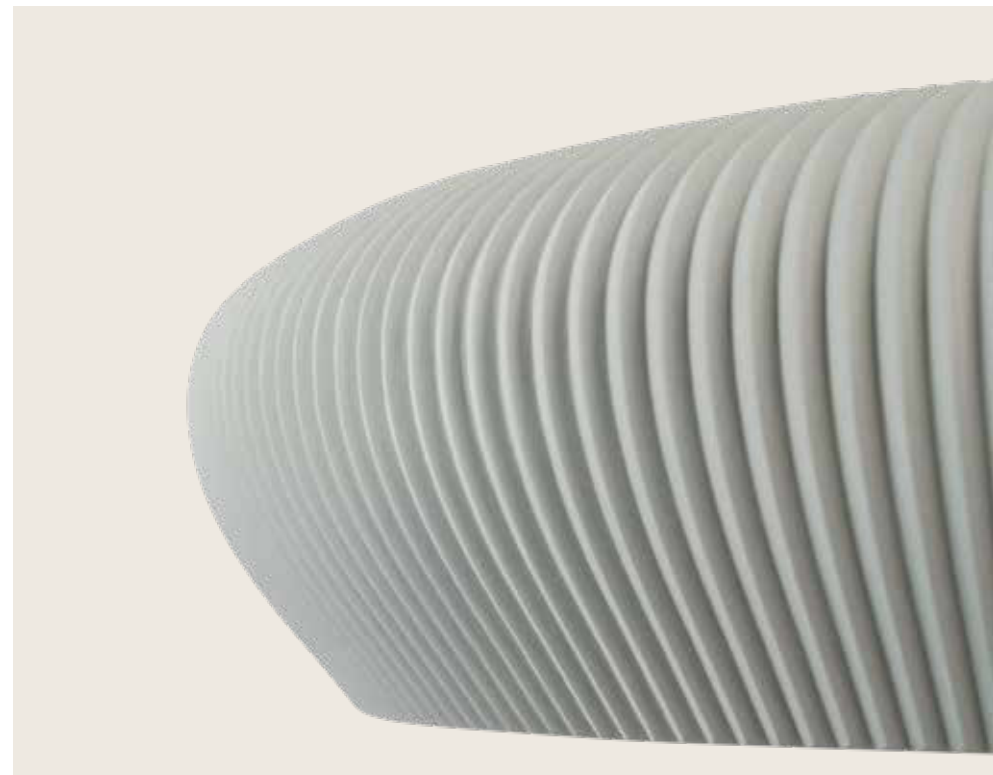

Bulb	2x G9 LED
Power	9W MAX
Dimensions	Ø: 28.5cm H: 8cm
Base	Ø: 10cm H: 2.5cm
Material	Metal - Clay
Special Feature	180cm Fabric Cable Adjustable
Color	Terracotta-Sandy Black / Code 2591
Color	Grey-Sandy Black / Code 2592