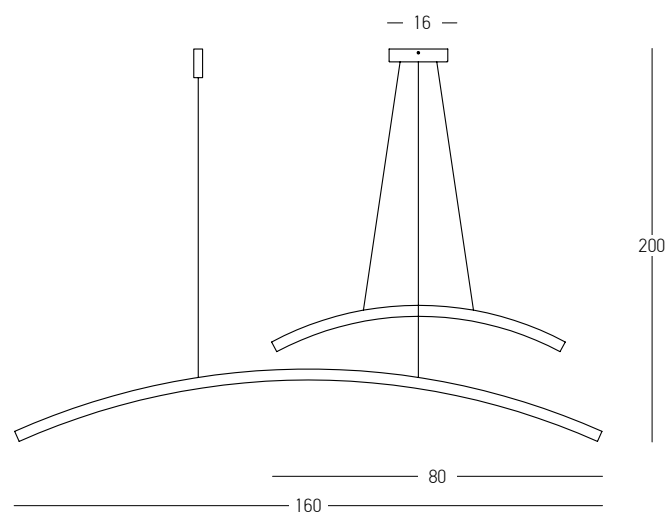

Power 41W
Input 220-240V, 50/60Hz
Color Temperature 3000K
Lumen 3600Lm
Cri 80
Dimensions L: 80+160cm H: 200cm
Base Ø: 16cm H: 3.5cm
Dimmable Triac ☒
Material Aluminium - Acrylic
Special Feature 180cm Cable Adjustable
Step Dimming 10%-40%-100%
Profile 2x3cm
Color Black Matt / **Code 20130**