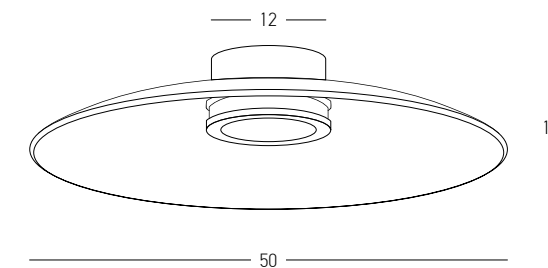

Clarity that Captivates
Illuminate your space with
the charm of glass.

06. GLASS

Power	31W
Input	220-240V, 50/60Hz
Color Temperature	2700K 3000K
Lumen	1790Lm 1834Lm
Cri	90
Dimensions	Ø: 50cm H: 10cm
Base	Ø: 15cm H: 3.5cm
Dimmable Triac	○
Material	Aluminium - Glass
Special Feature	200cm Cable-Wire Adjustable
Color	Black Matt-Tawny Glass / Code 25274
Color	Black Matt-Smoked Glass / Code 25275