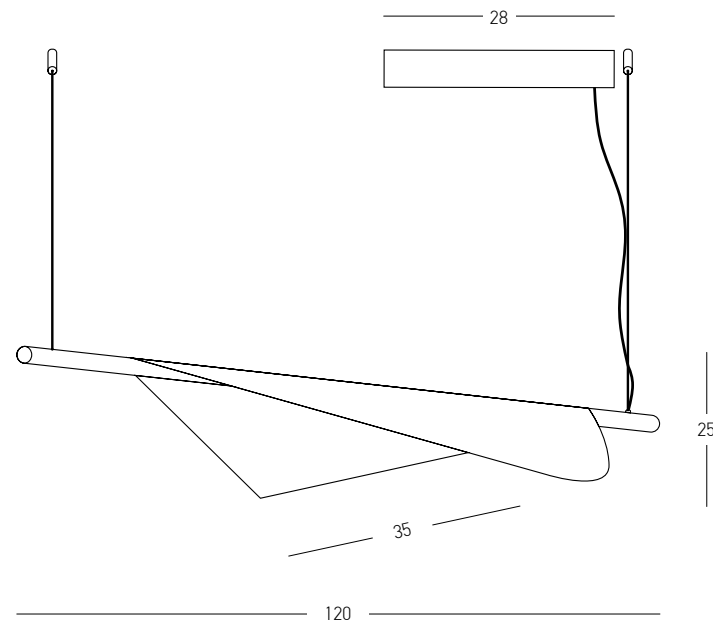

Power 18W
Input 220-240V, 50/60Hz
Color Temperature 3000K
Lumen 1620Lm
Cri 90
Dimensions L: 120cm W: 35cm H: 25cm
Base L: 28cm W: 5cm H: 7.8cm
Non Dimmable ☒
Material Metal - Aluminium - Diffuser
Special Feature 200cm Cable Adjustable
Profile Ø: 2.4cm
Color Sandy Black-Painted Bronze / Code 22229