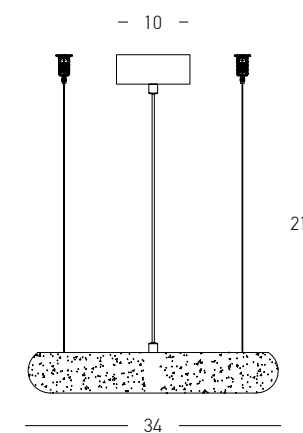

Enjoy your
new atmosphere!

Crafted by Nature
Shaped by Design

01. MINERAL TEXTURES

Power 35W
 Input 220-240V, 50/60Hz
 Color Temperature 3000K
 Lumen 3600Lm
 Cri 90
 Dimensions Ø: 49cm H: 210cm
 Base Ø: 12cm H: 4cm
 Alabaster Ø: 49cm H: 5.5cm
 Dimmable Triac
 Material Metal - Alabaster
 Special Feature 200cm Cable Adjustable
 Color Brass-Natural Alabaster / **Code 2543**

Power 45W
 Input 220-240V, 50/60Hz
 Color Temperature 3000K
 Lumen 4800Lm
 Cri 90
 Dimensions Ø: 64cm H: 210cm
 Base Ø: 18cm H: 4cm
 Alabaster Ø: 64cm H: 5.5cm
 Dimmable Triac
 Material Metal - Alabaster
 Special Feature 200cm Cable Adjustable
 Color Brass-Natural Alabaster / **Code 2544**

Power 25W
 Input 220-240V, 50/60Hz
 Color Temperature 3000K
 Lumen 2400Lm
 Cri 90
 Dimensions Ø: 34cm H: 210cm
 Base Ø: 10cm H: 4cm
 Alabaster Ø: 34cm H: 5.5cm
 Dimmable Triac
 Material Metal - Alabaster
 Special Feature 200cm Cable Adjustable
 Color Brass-Natural Alabaster / **Code 2542**

ALABASTER DIMENSIONS

- Ø: 4.5cm W: 52.4cm (1pc)
- Ø: 4.5cm W: 69.4cm (1pc)
- Ø: 4.5cm H: 37.4cm (2pcs)
- Ø: 4.5cm H: 54.4cm (1pc)

Power	93W
Input	220-240V, 50/60Hz
Color Temperature	3000K
Lumen	6740Lm
Cri	90
Dimensions	L: 105cm H: 200cm
Base	L: 105cm W: 15cm H: 4cm
Dimmable Triac	☉
Material	Metal - Aluminium - Alabaster
Special Feature	200cm Cable Adjustable
Color	Sandy Black-Natural Alabaster / Code 25421