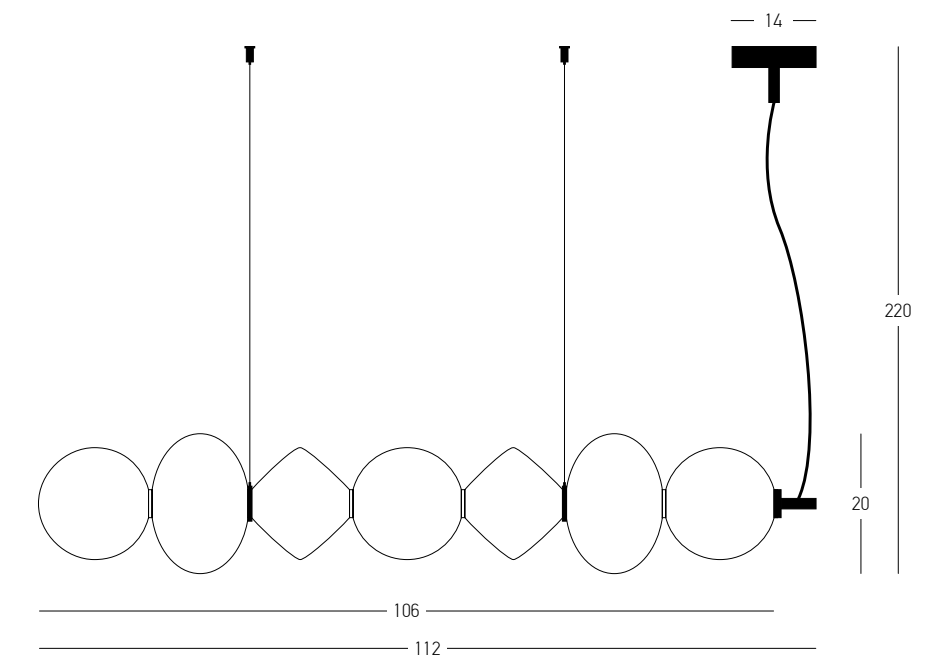

How To Create your Own Suspension
plug and play system with ceramic parts