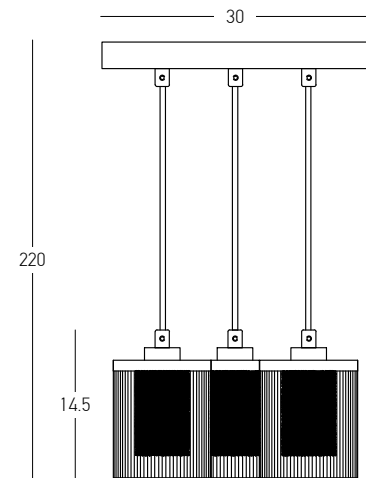

Power 20W
Input 220-240V, 50/60Hz
Color Temperature 3000K
Lumen 2214Lm
Cri 90
Dimensions Ø: 30cm H: 220cm
Glass Ø: 11cm H: 14.5cm
Base Ø: 30cm H: 3cm
Dimmable Triac ☐
Material Metal - Clear Glass - Opal Glass
Special Feature 200cm Cable Adjustable
Color Gold Matt / **Code 23021**