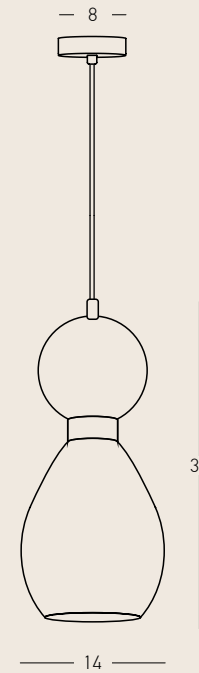

Bulb 1x E14
Power 15W MAX
Input 220-240V, 50/60Hz
Dimensions Ø: 14cm H: 33cm
Base Ø: 8cm H: 3.5cm
Shade Ø: 14cm H: 19cm
Material Brass - Gypsum - Marble
Special Feature 200cm Fabric Cable Adjustable
Color Sandy Black-Brass-Black Marble / **Code 23239**