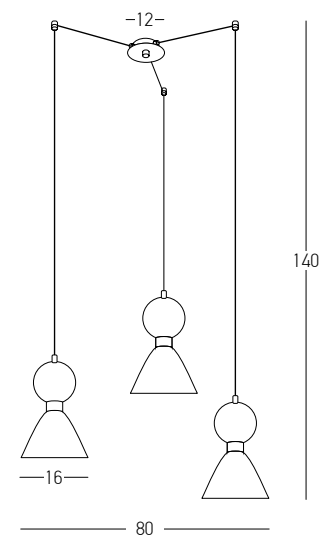

Bulb 3x E14
Power 15W MAX
Input 220-240V, 50/60Hz
Dimensions Ø: 80cm H: 140cm
Base Ø: 12cm H: 3cm
Shade Ø: 16cm H: 11cm
Material Brass - Gypsum - Marble
Special Feature 200cm Fabric Cable Adjustable
Color Sandy Black-Brass-Green Marble / Code 23250
Color Sandy Black-Brass-Black Marble / Code 23249