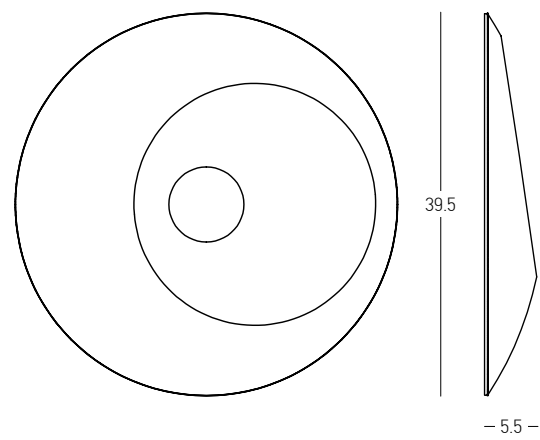

Power	6W
Input	220-240V, 50/60Hz
Color Temperature	3000K
Lumen	470Lm
Cri	90
Dimensions	Ø: 39.5cm L: 5.5cm
Non Dimmable	☒
Material	Metal - Acrylic - Acoustic Panel
Color	Dark Grey / Code 25180
Color	Brown / Code 25181