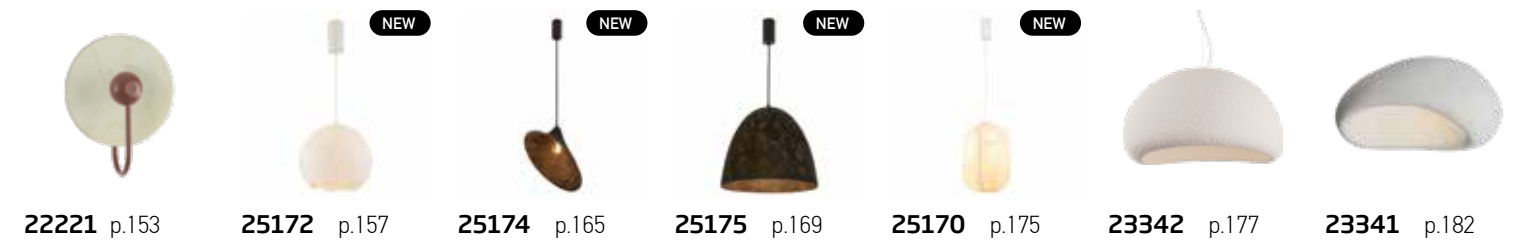

Enjoy your
new atmosphere!

Crafted by Nature
Shaped by Design

01. MINERAL TEXTURES

Power 35W
 Input 220-240V, 50/60Hz
 Color Temperature 3000K
 Lumen 3600Lm
 Cri 90
 Dimensions Ø: 49cm H: 210cm
 Base Ø: 12cm H: 4cm
 Alabaster Ø: 49cm H: 5.5cm
 Dimmable Triac
 Material Metal - Alabaster
 Special Feature 200cm Cable Adjustable
 Color Brass-Natural Alabaster / **Code 2543**

Power 45W
 Input 220-240V, 50/60Hz
 Color Temperature 3000K
 Lumen 4800Lm
 Cri 90
 Dimensions Ø: 64cm H: 210cm
 Base Ø: 18cm H: 4cm
 Alabaster Ø: 64cm H: 5.5cm
 Dimmable Triac
 Material Metal - Alabaster
 Special Feature 200cm Cable Adjustable
 Color Brass-Natural Alabaster / **Code 2544**