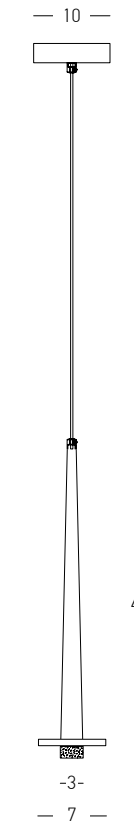

Power	6W
Input	220-240V, 50/60Hz
Color Temperature	3000K
Lumen	465Lm
Cri	90
Dimensions	Ø: 7cm H: 40cm
Base	Ø: 10cm H: 2.5cm
Non Dimmable	☒
Material	Metal - Aluminium - Acrylic - Marble
Special Feature	150cm Cable Adjustable
Color	Sandy Black-White Marble / Code 22110
Color	Gold Matt-White Marble / Code 22111