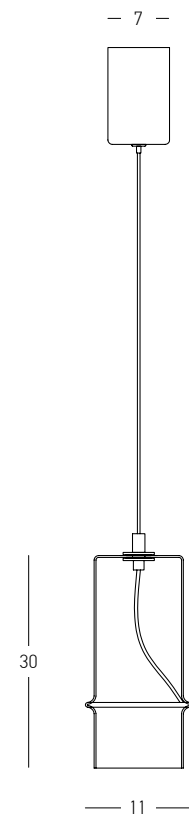

Power	6W
Input	220-240V, 50/60Hz
Color Temperature	3000K
Lumen	300Lm
Cri	90
Dimensions	Ø: 11cm H: 30cm
Base	Ø: 7cm H: 12cm
Dimmable	Step Dimming 10%-40%-100%
Material	Metal - Glass
Special Feature	180cm Cable Adjustable
Color	Sandy Black-Champagne Glass / Code 2532
Color	Sandy Black-Smoked Glass / Code 2533