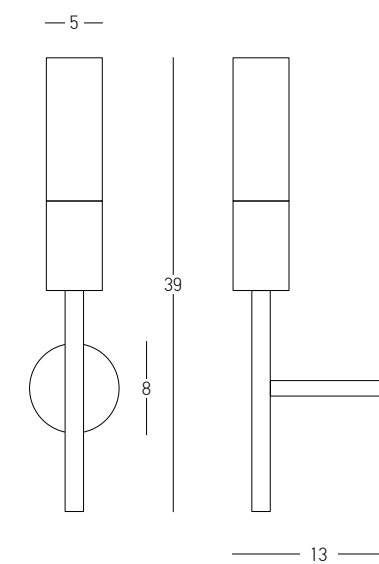

Bulb 1x E27
 Power 40W MAX
 Input 220-240V, 50/60Hz
 Dimensions Ø: 12cm H: 38cm
 Base Ø: 8cm H: 3.5cm
 Material Metal - White Marble - Opal Glass
 Special Feature 220cm Fabric Cable Adjustable
 Color Black Matt-Gold Matt / **Code 22215**