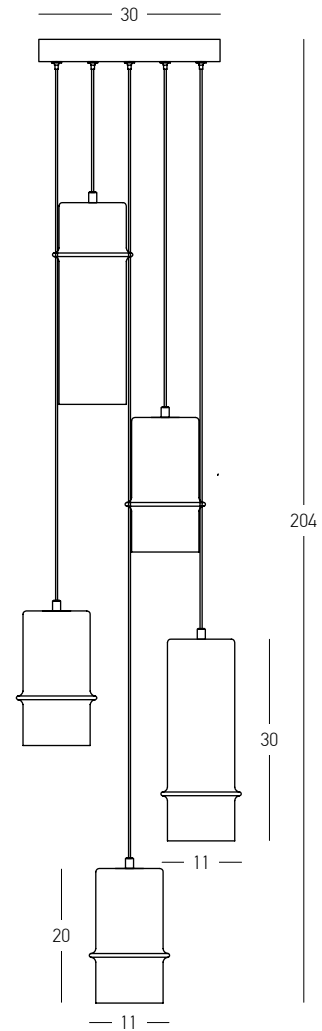

Power 20W
Input 220-240V, 50/60Hz
Color Temperature 3000K
Lumen 1340Lm
Cri 90
Dimensions Ø: 32cm H: 204cm
Base Ø: 30cm H: 4cm
Glasses Ø: 11cm H: 20cm | Ø: 11cm H: 30cm
Dimmable Step Dimming 10%-40%-100%
Material Metal - Aluminium - Glass
Special Feature 180cm Cable Adjustable
Color Sandy Black-Champagne Glass / **Code 2534**
Color Sandy Black-Smoked Glass / **Code 2535**