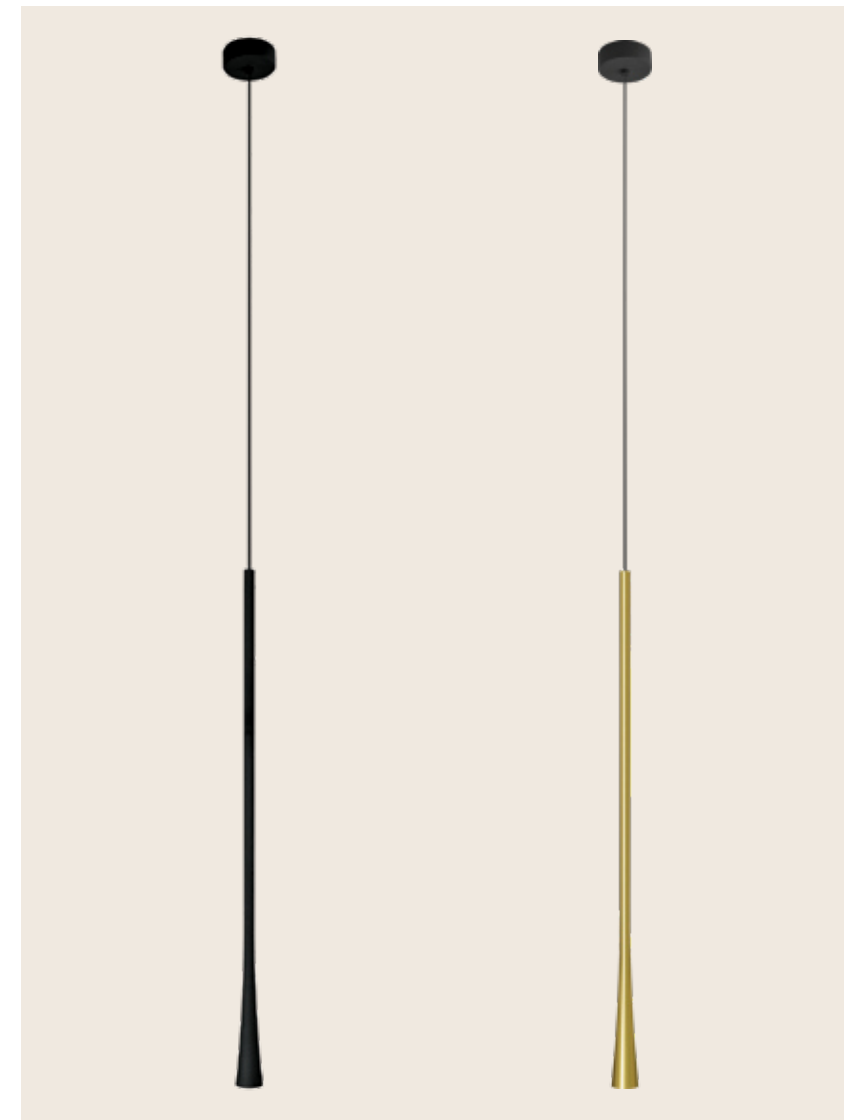

Power	6W
Input	220-240V, 50/60Hz
Color Temperature	3000K
Lumen	520Lm
Cri	90
Dimensions	Ø: 1cm Ø: 3.2cm H: 60cm
Base	Ø: 8cm H: 3.2cm
Non Dimmable	☒
Material	Aluminium
Beam Angle	18°
Special Feature	100cm Cable Adjustable
Color	Brass-Black Matt / Code 20143
Color	Black Matt / Code 20142