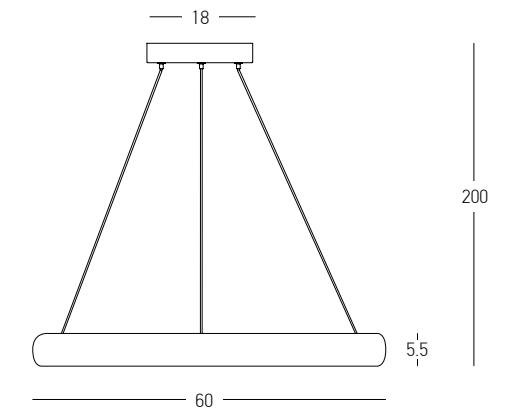

Power 50W
Input 220-240V, 50/60Hz
Color Temperature 3000K
Lumen 4080Lm
Cri 80
Dimensions Ø: 60cm H: 5.5cm
Base Ø: 18cm H: 3.5cm
Dimmable Triac ☐
Material Aluminium - Acrylic
Special Feature 200cm Cable Adjustable
Color Sandy Black / **Code 2052**
Color Sandy White / **Code 2053**
Color Brushed Gold Matt / **Code 2054**