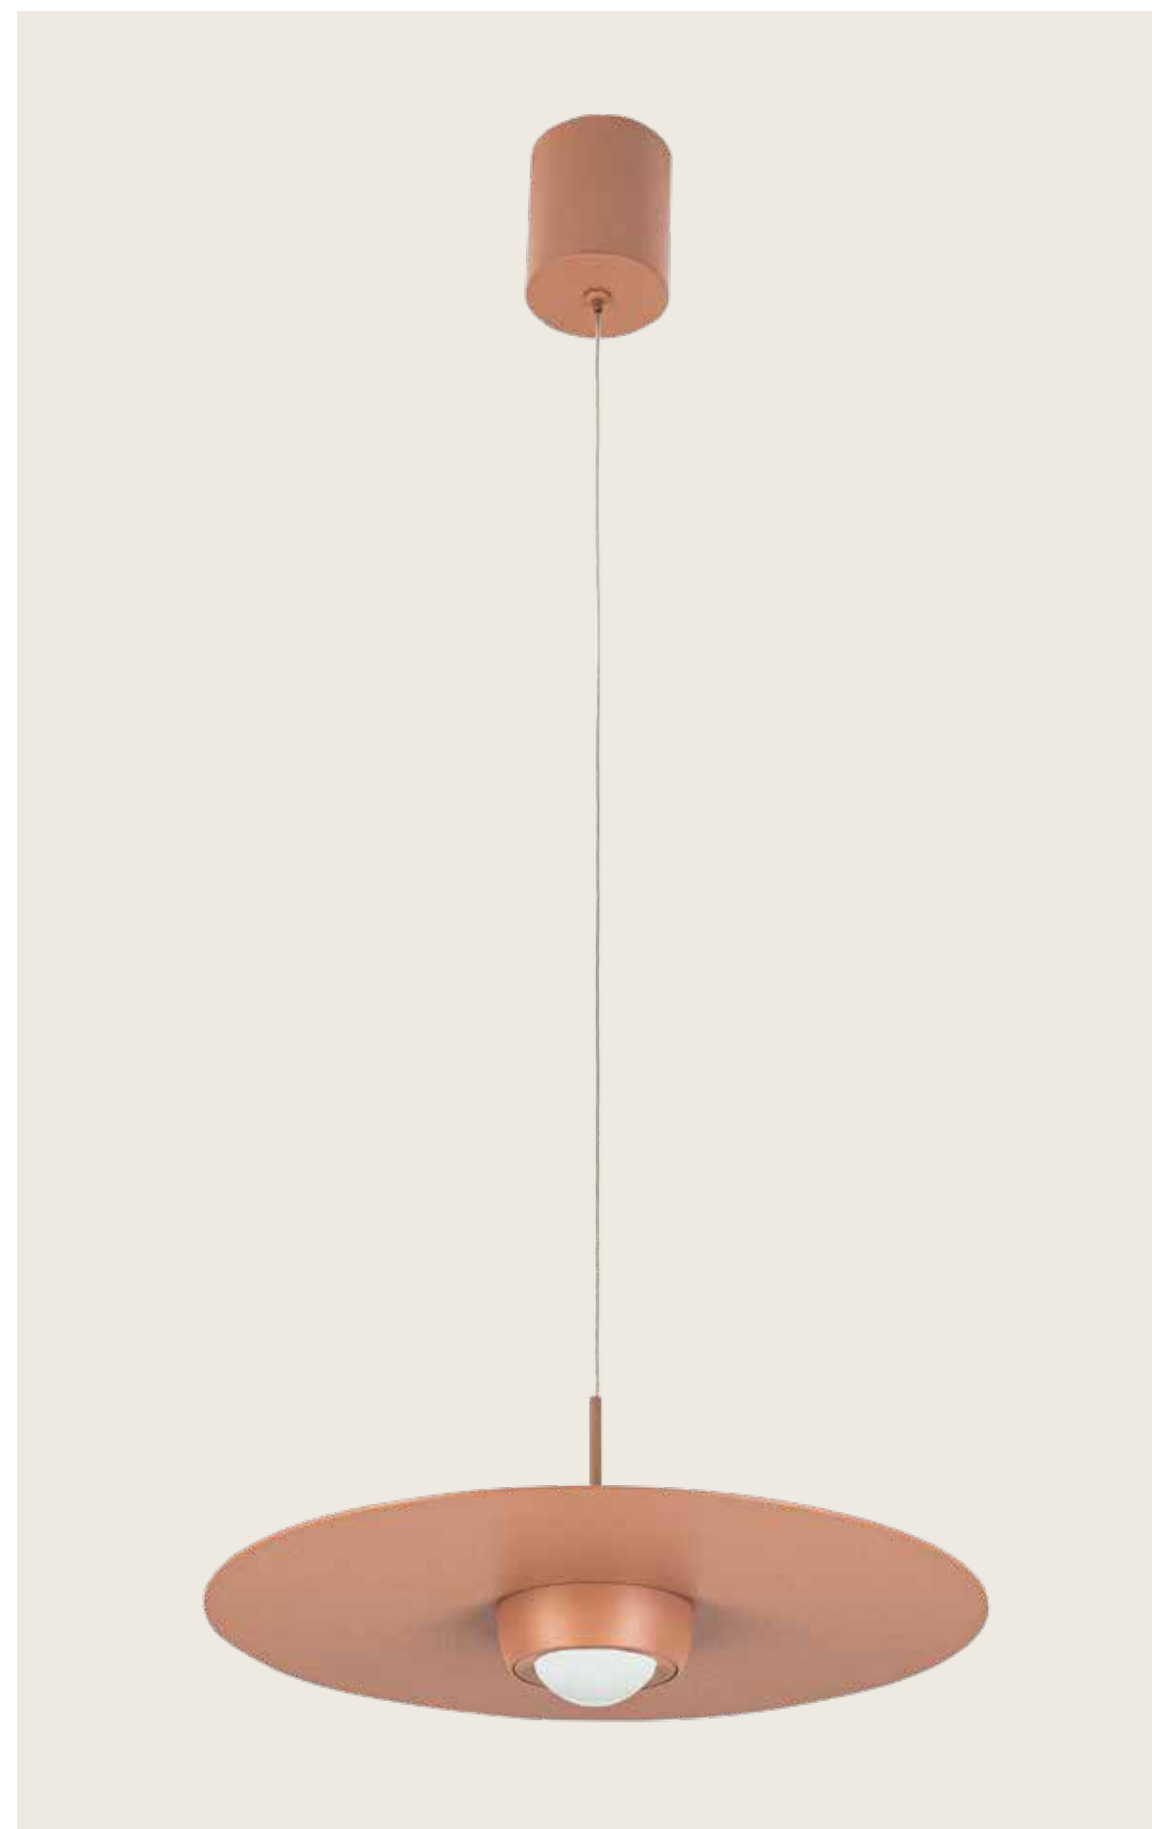

Crafted to Stand Out
Decorative luminaires that define the mood
and the aesthetics of space.

03 . DECO

Power 21W
 Input 220-240V, 50/60Hz
 Color Temperature 3000K
 Lumen 1300Lm
 Cri 90
 Dimensions Ø: 35cm H: 14cm
 Base Ø: 7.5cm H: 9cm
 Dimmable Triac
 Material Metal - Aluminium - Glass
 Special Feature 200cm Cable Adjustable
 Color Sandy Black / **Code 2585**
 Color Sandy Brick Red / **Code 2586**