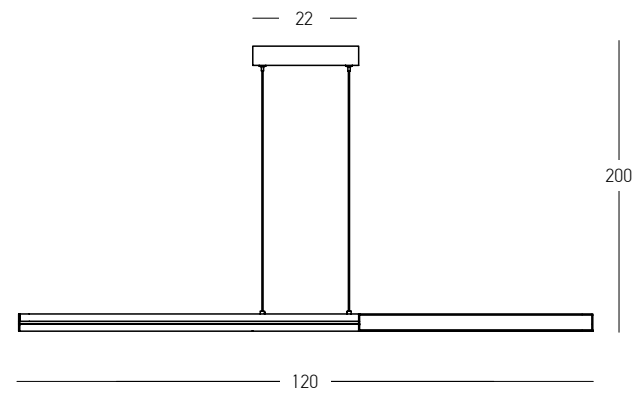

Power 44W
Input 220-240V, 50/60Hz
Color Temperature 3000K
Lumen 3200Lm
Cri 90
Dimensions L: 120cm W: 7.5cm H: 3.6cm
Base L: 22cm W: 6cm H: 4cm
Dimmable Triac ☐
Material Metal - Aluminium - PVC
Special Feature 200cm Cable Adjustable
Color Sandy Black-Brass / **Code 2559**