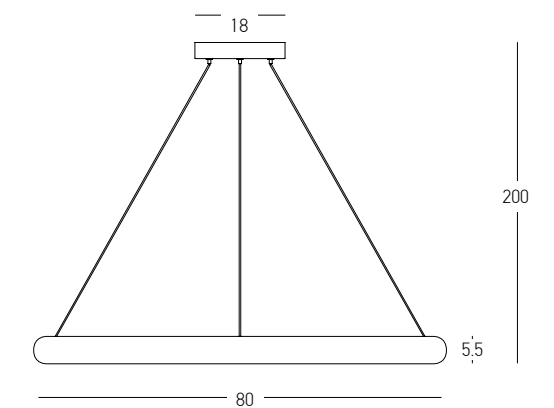

Power 60W
Input 220-240V, 50/60Hz
Color Temperature 3000K
Lumen 4800Lm
Cri 80
Dimensions Ø: 80cm H: 5.5cm
Base Ø: 18cm H: 3.5cm
Dimmable Triac ☐
Material Aluminium - Acrylic
Special Feature 200cm Cable Adjustable
Color Sandy Black / **Code 2060**
Color Sandy White / **Code 2061**
Color Brushed Gold Matt / **Code 2062**