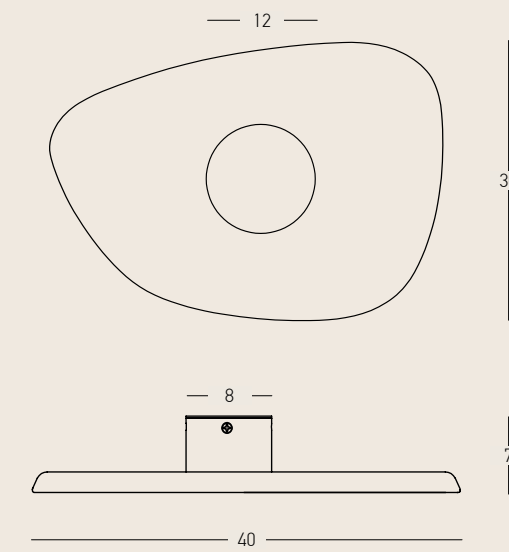

Power 5W
Input 220-240V, 50/60Hz
Color Temperature 3000K
Lumen 195Lm
Cri 90
Dimensions L: 7cm W: 30cm H: 40cm
Base Ø: 8cm L: 5.2cm
Non Dimmable ☒
Material Metal - Acrylic - Acoustic Panel
Color Brown-Black / **Code 23174**