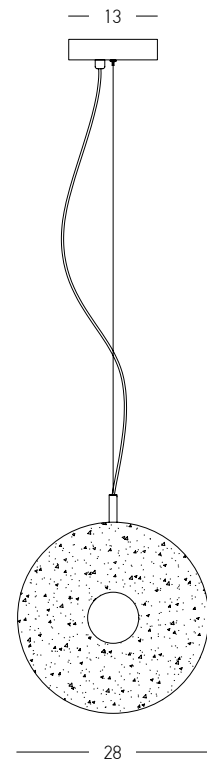

Power 8W
Input 220-240V, 50/60Hz
Color Temperature 3000K
Lumen 781Lm
Cri 80
Dimensions Ø: 28cm W: 5cm
Base Ø: 13cm H: 2.5cm
Non Dimmable ☒
Material Metal - Glass
Special Feature 200cm Cable Adjustable
Color Black Matt-Smoked Glass / **Code 23072**
Color Black Matt-Clear Glass / **Code 23073**