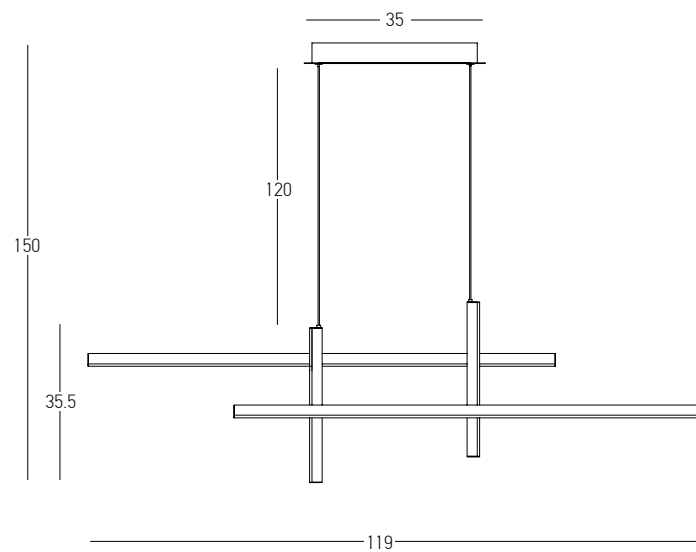

Power 47W
Input 220-240V, 50/60Hz
Color Temperature 3000K
Lumen 4300Lm
Cri 90
Dimensions L: 119cm W: 5cm H: 35.5cm
Base L: 35cm W: 6.5cm H: 6cm
Dimmable Triac ☉
Material Metal - Aluminium - Silicon
Special Feature 120cm Cable Adjustable
Profile 3x1.2cm
Color Gold Matt-Sandy Black Base / **Code 22022**
Sandy Black / **Code 22023**