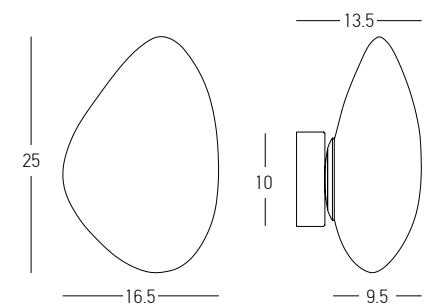

Power 5W
Input 220-240V, 50/60Hz
Color Temperature 3000K
Lumen 400Lm
Cri 80
Dimensions L: 13.5cm W: 16.5cm H: 25cm
Base Ø: 10cm H: 3cm
Non Dimmable ☒
Material Metal - Opal Glass
Color White / **Code 20137**