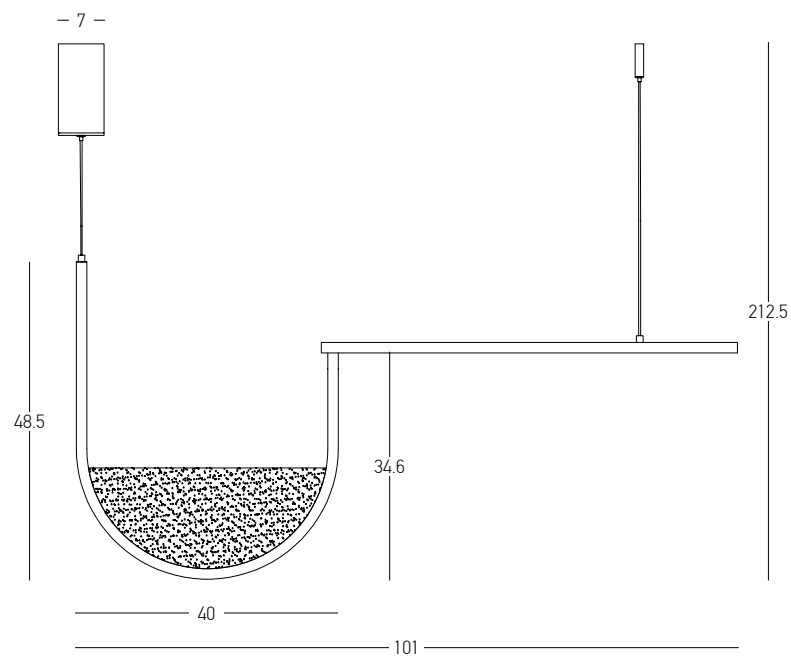

Power	35W
Input	220-240V, 50/60Hz
Color Temperature	3000K, 4000K
Lumen	3412Lm
Cri	80
Dimensions	L: 101cm W: 5cm H: 48.5cm
Base	Ø: 7cm H: 14cm
Dimmable Triac	☉
Material	Aluminium - Glass
Special Feature	150cm Cable Adjustable Profile 5cm x 1.6cm
Color	Black Matt-Light Grey Glass / Code 23170
Color	Gold Matt-Champagne Glass / Code 23171