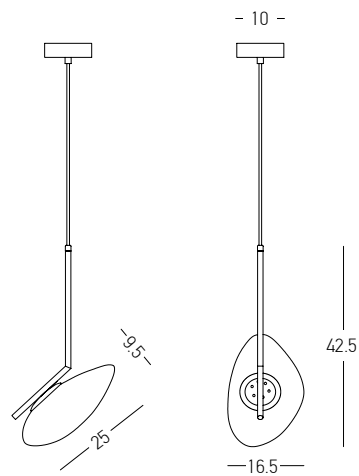

Power 5W
Input 220-240V, 50/60Hz
Color Temperature 3000K
Lumen 400Lm
Cri 80
Dimensions L: 16.5cm W: 25cm H: 42.5cm
Base Ø: 10cm H: 2.5cm
Non Dimmable ☒
Material Metal - Aluminium - Opal Glass
Special Feature 180cm Cable Adjustable
Color Black Matt / **Code 20254**
Color Gold Matt / **Code 20255**