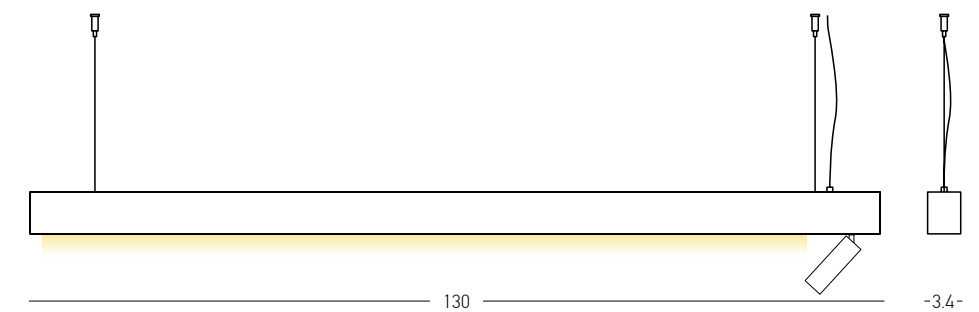

Power	1x 7W + 32W
Input	220-240V, 50/60Hz
Color Temperature	3000K
Lumen	4546Lm
Cri	80
Dimensions	L: 130cm W: 3.4cm H: 7.8cm
Base	Ø: 8cm H: 3.5cm
Spot Beam Angle	36°
Non Dimmable	☒
Material	Aluminium - Acrylic
Special Feature	200cm Fabric Cable Adjustable Optional Dimming DALI
Color	Sandy Black / Code 23254