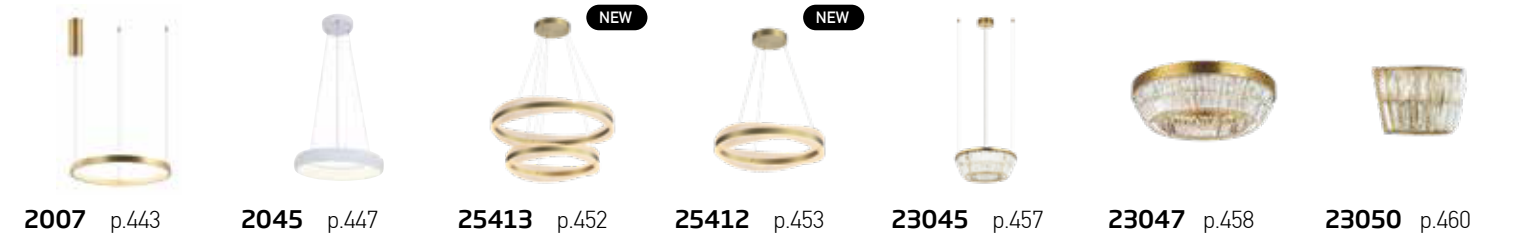

Enjoy your
new atmosphere!

Crafted by Nature
Shaped by Design

01. MINERAL TEXTURES

Power 35W
 Input 220-240V, 50/60Hz
 Color Temperature 3000K
 Lumen 3600Lm
 Cri 90
 Dimensions Ø: 49cm H: 210cm
 Base Ø: 12cm H: 4cm
 Alabaster Ø: 49cm H: 5.5cm
 Dimmable Triac
 Material Metal - Alabaster
 Special Feature 200cm Cable Adjustable
 Color Brass-Natural Alabaster / **Code 2543**

Power 45W
 Input 220-240V, 50/60Hz
 Color Temperature 3000K
 Lumen 4800Lm
 Cri 90
 Dimensions Ø: 64cm H: 210cm
 Base Ø: 18cm H: 4cm
 Alabaster Ø: 64cm H: 5.5cm
 Dimmable Triac
 Material Metal - Alabaster
 Special Feature 200cm Cable Adjustable
 Color Brass-Natural Alabaster / **Code 2544**